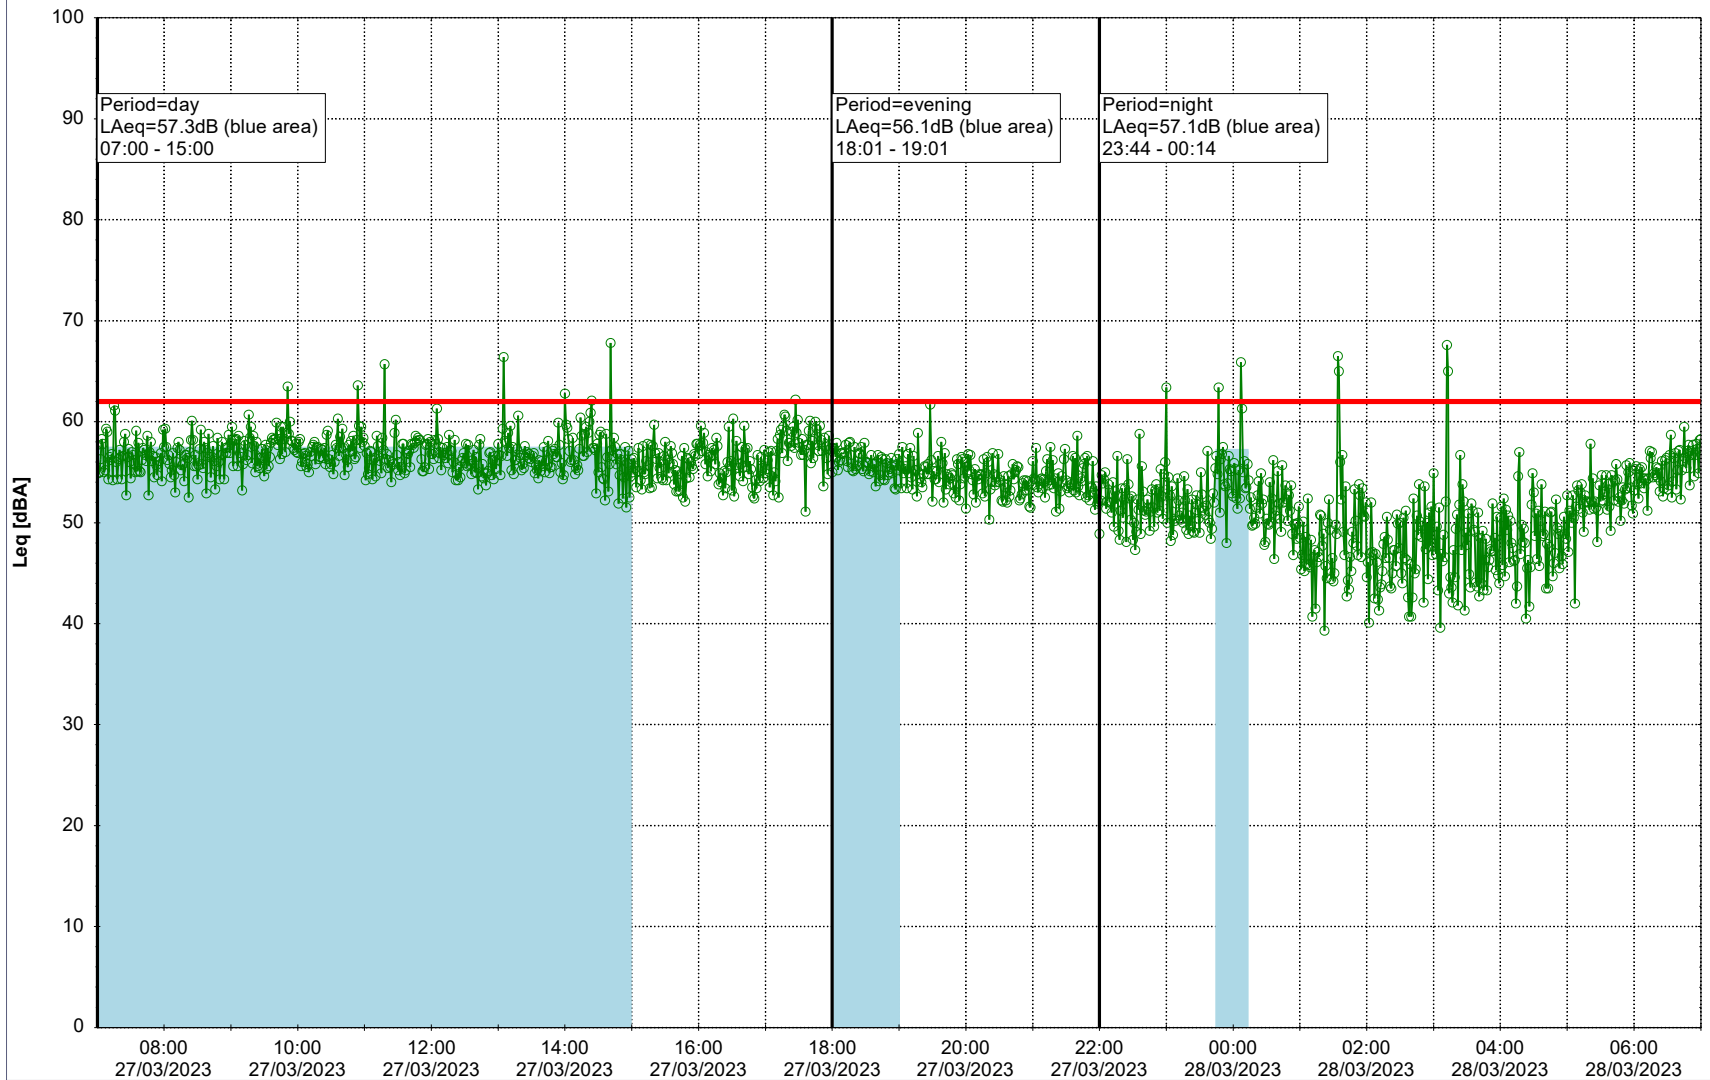

Project: Kronos Sydhavnen
Construction: Gåsebæk
Location: N-V

Plan View

Remarks

...

Noise Time Related Diagram

27/03/2023
28/03/2023

○○○ GAB_NS01

Project: Kronos Sydhavnen
Construction: Gåsebæk
Location: N-V

28/03/2023
29/03/2023

Plan View

Remarks

...

Noise Time Related Diagram

○○○ GAB_NS01

Project: Kronos Sydhavnen
Construction: Gåsebæk
Location: N-V

29/03/2023
30/03/2023

Plan View

Remarks

...

Noise Time Related Diagram

○○○ GAB_NS01

Project: Kronos Sydhavnen
Construction: Gåsebæk
Location: N-V

Plan View

Remarks

01/04/2023
02/04/2023

○○○○ GAB_NS01

Project: Kronos Sydhavnen
Construction: Gåsebæk
Location: N-V

02/04/2023
03/04/2023

Plan View

Remarks

...

Noise Time Related Diagram