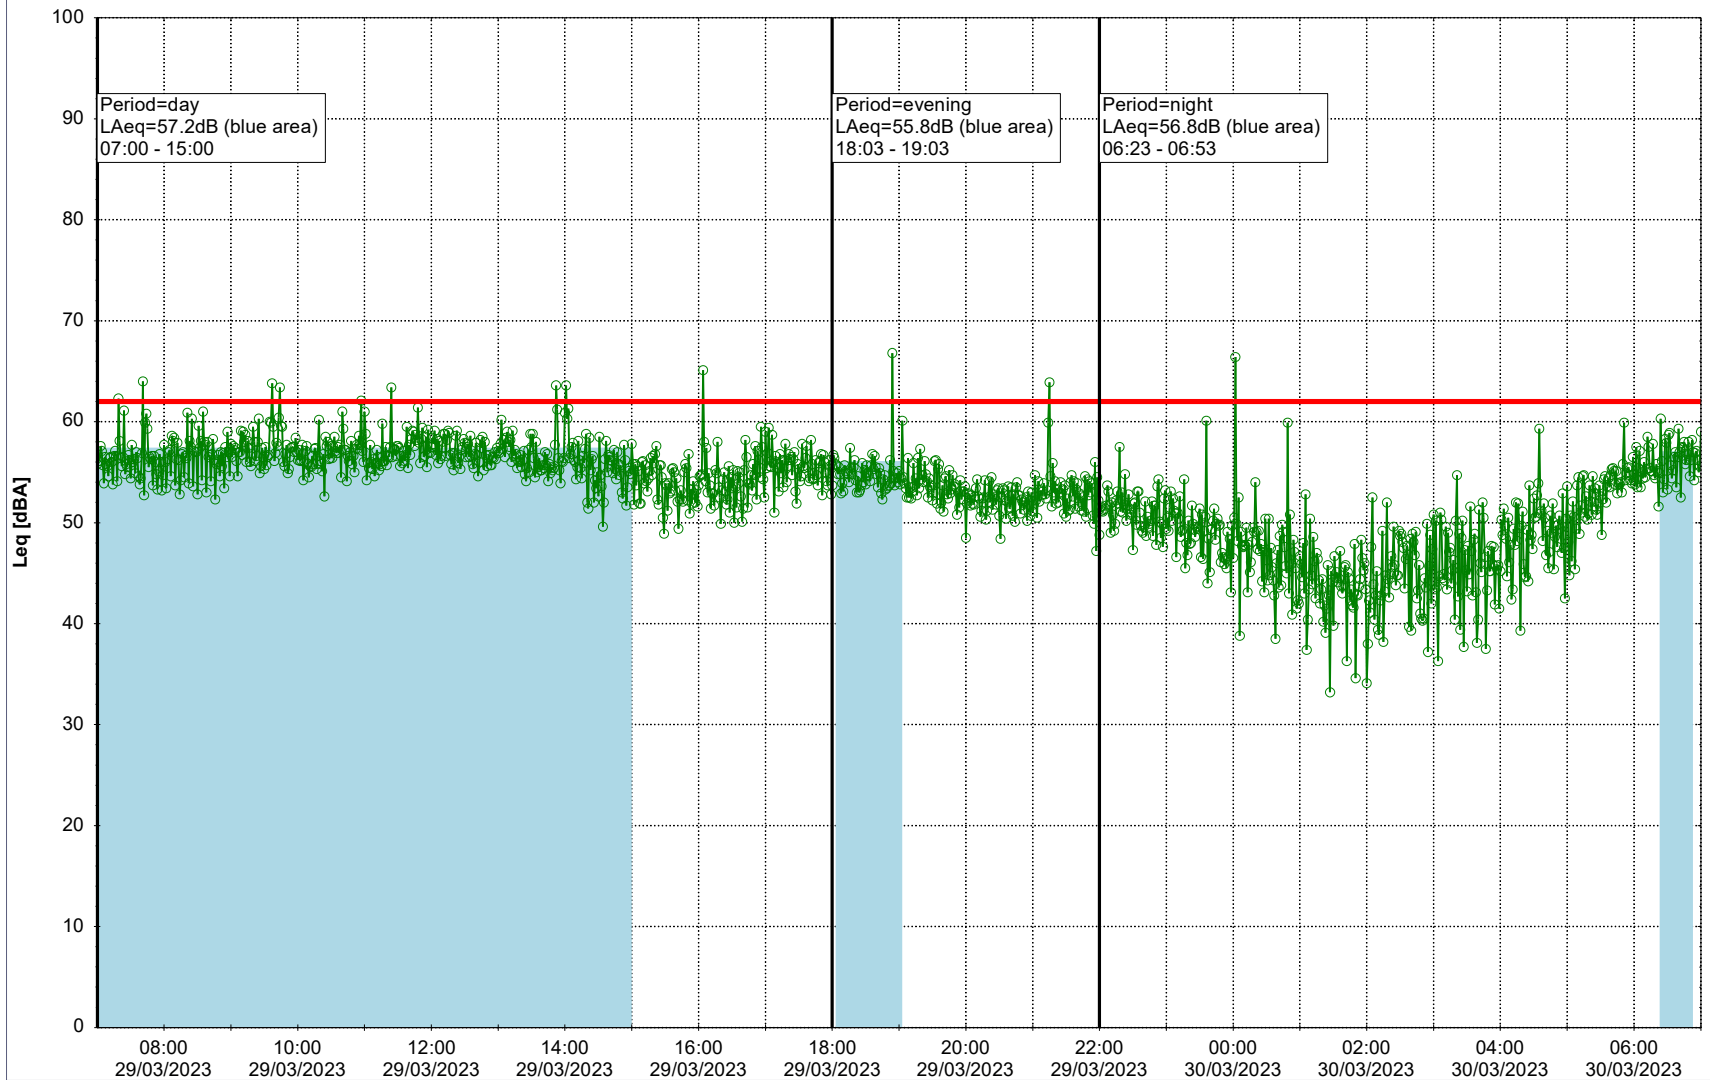

Plan View

Remarks

...

Noise Time Related Diagram

○○○ GAB_NS01

Project: Kronos Sydhavnen
Construction: Gåsebæk
Location: N-V

Plan View

Remarks

...

Noise Time Related Diagram

30/03/2023
31/03/2023

○○○ GAB_NS01

Project: Kronos Sydhavnen
Construction: Gåsebæk
Location: N-V

31/03/2023
01/04/2023

Plan View

Remarks

...

Noise Time Related Diagram

○○○ GAB_NS01

Project: Kronos Sydhavnen
Construction: Gåsebæk
Location: N-V

Plan View

Remarks

...

Noise Time Related Diagram

01/04/2023
02/04/2023

○○○○ GAB_NS01

Project: Kronos Sydhavnen
Construction: Gåsebæk
Location: N-V

02/04/2023
03/04/2023

Plan View

Remarks

...

Noise Time Related Diagram