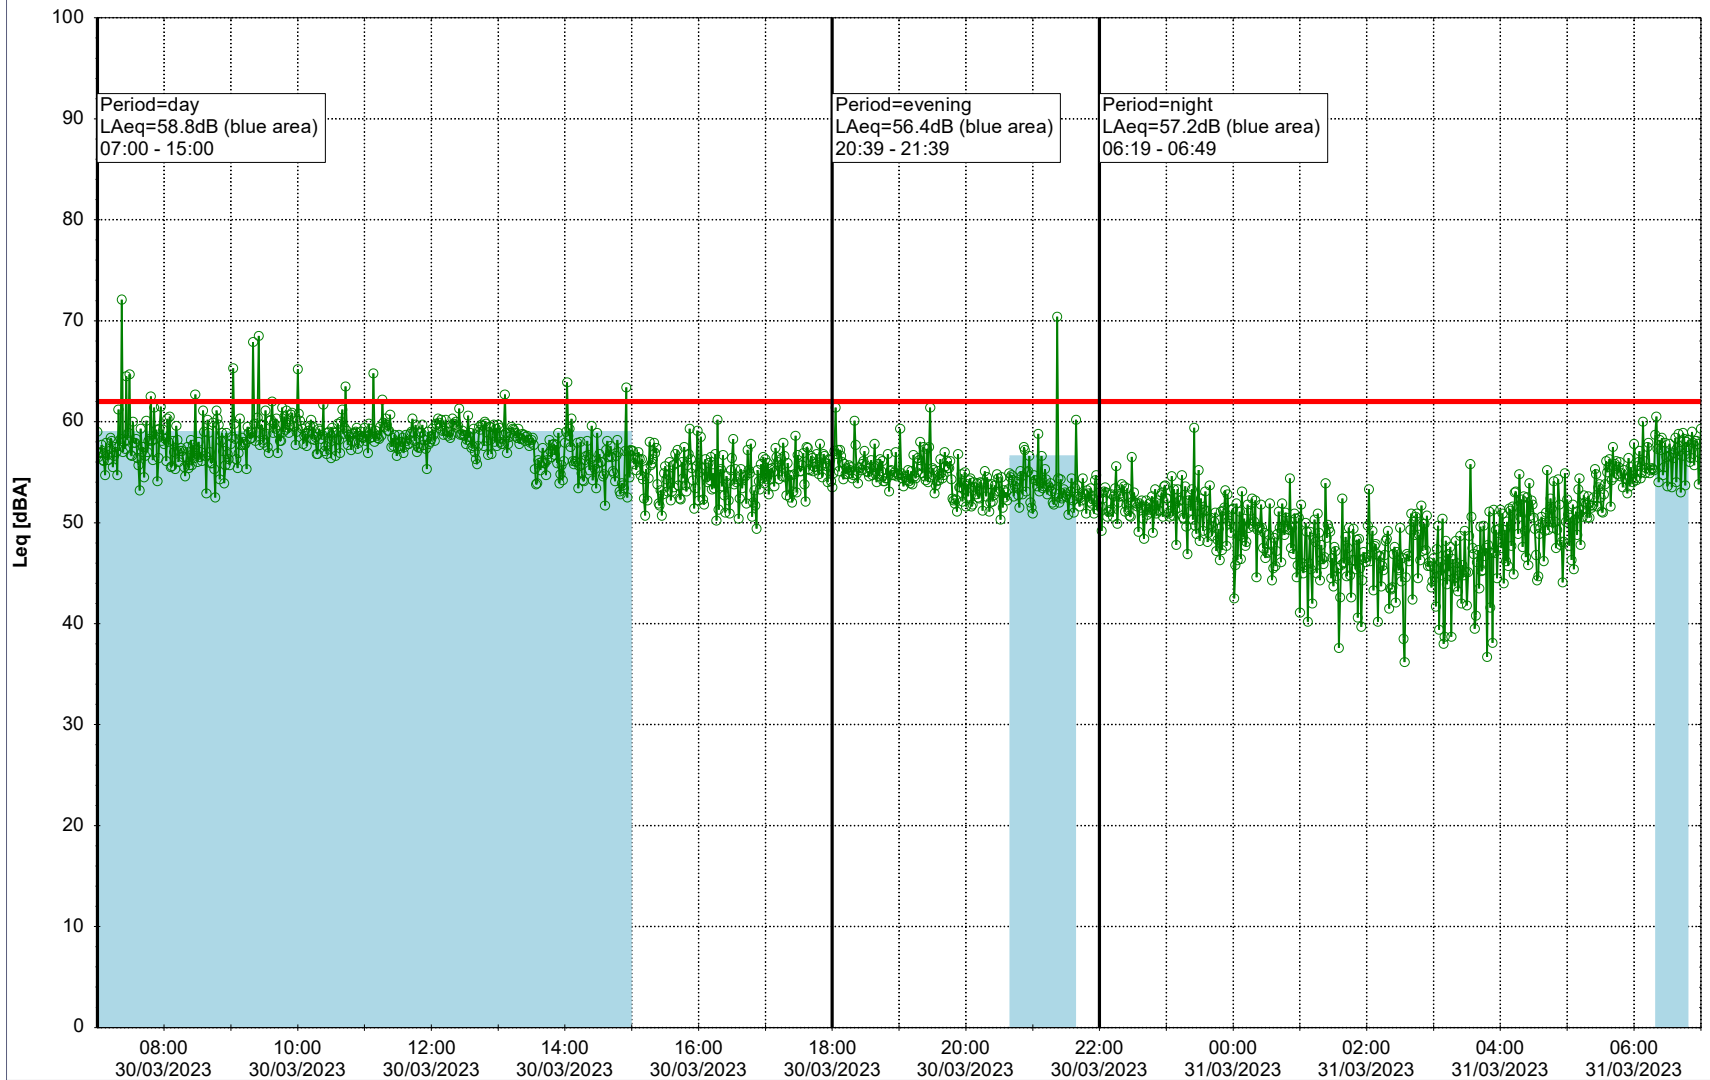

Plan View

Remarks

...

Noise Time Related Diagram

○○○ GAB_NS01

Project: Kronos Sydhavnen
Construction: Gåsebæk
Location: N-V

Plan View

Remarks

...

Noise Time Related Diagram

30/03/2023
31/03/2023

○○○ GAB_NS01

Project: Kronos Sydhavnen
Construction: Gåsebæk
Location: N-V

31/03/2023
01/04/2023

Plan View

Remarks

...

Noise Time Related Diagram

○○○ GAB_NS01

Project: Kronos Sydhavnen
Construction: Gåsebæk
Location: N-V

Plan View

Remarks

...

Noise Time Related Diagram

01/04/2023
02/04/2023

○○○○ GAB_NS01

Project: Kronos Sydhavnen
Construction: Gåsebæk
Location: N-V

02/04/2023
03/04/2023

Plan View

Remarks

...

Noise Time Related Diagram