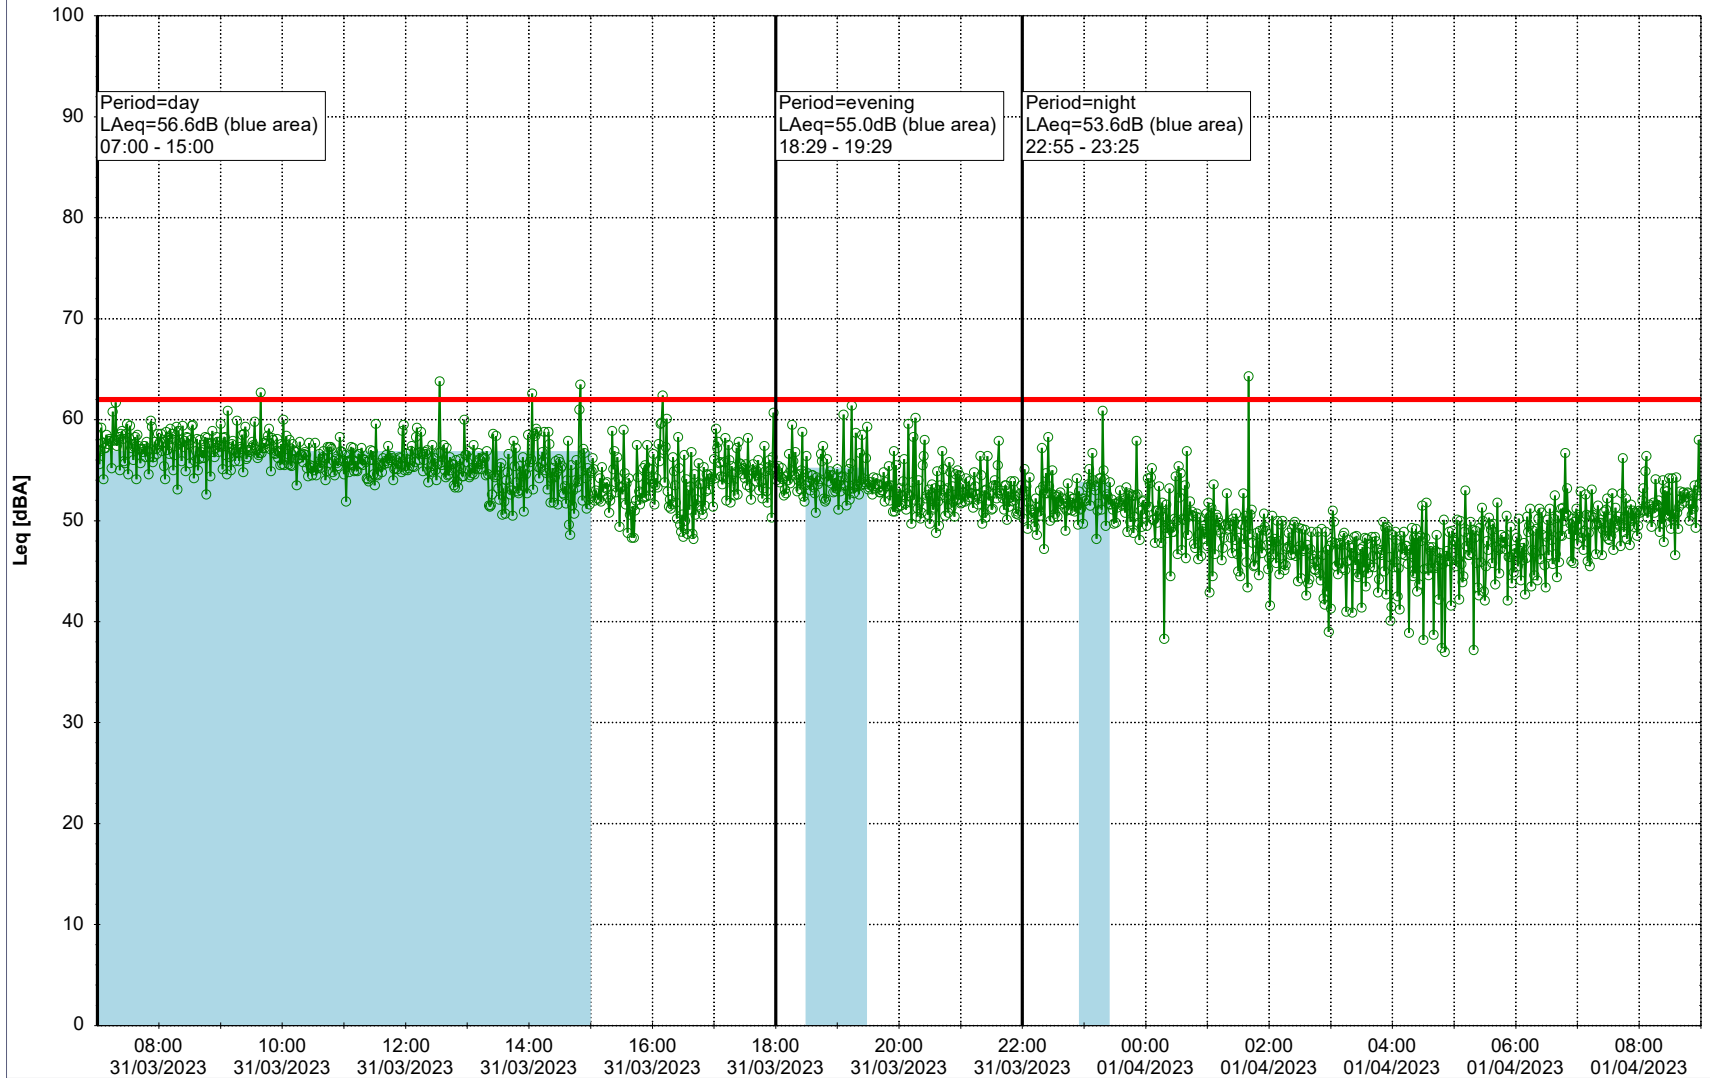

Plan View

Remarks

...

Noise Time Related Diagram

○○○ GAB_NS01

Project: Kronos Sydhavnen
Construction: Gåsebæk
Location: N-V

Plan View

Remarks

...

Noise Time Related Diagram

30/03/2023
31/03/2023

○○○ GAB_NS01

Project: Kronos Sydhavnen
Construction: Gåsebæk
Location: N-V

31/03/2023
01/04/2023

Plan View

Remarks

...

Noise Time Related Diagram

○○○ GAB_NS01

Project: Kronos Sydhavnen
Construction: Gåsebæk
Location: N-V

Plan View

Remarks

...

Noise Time Related Diagram

01/04/2023
02/04/2023

○○○○ GAB_NS01

Project: Kronos Sydhavnen
Construction: Gåsebæk
Location: N-V

02/04/2023
03/04/2023

Plan View

Remarks

...

Noise Time Related Diagram