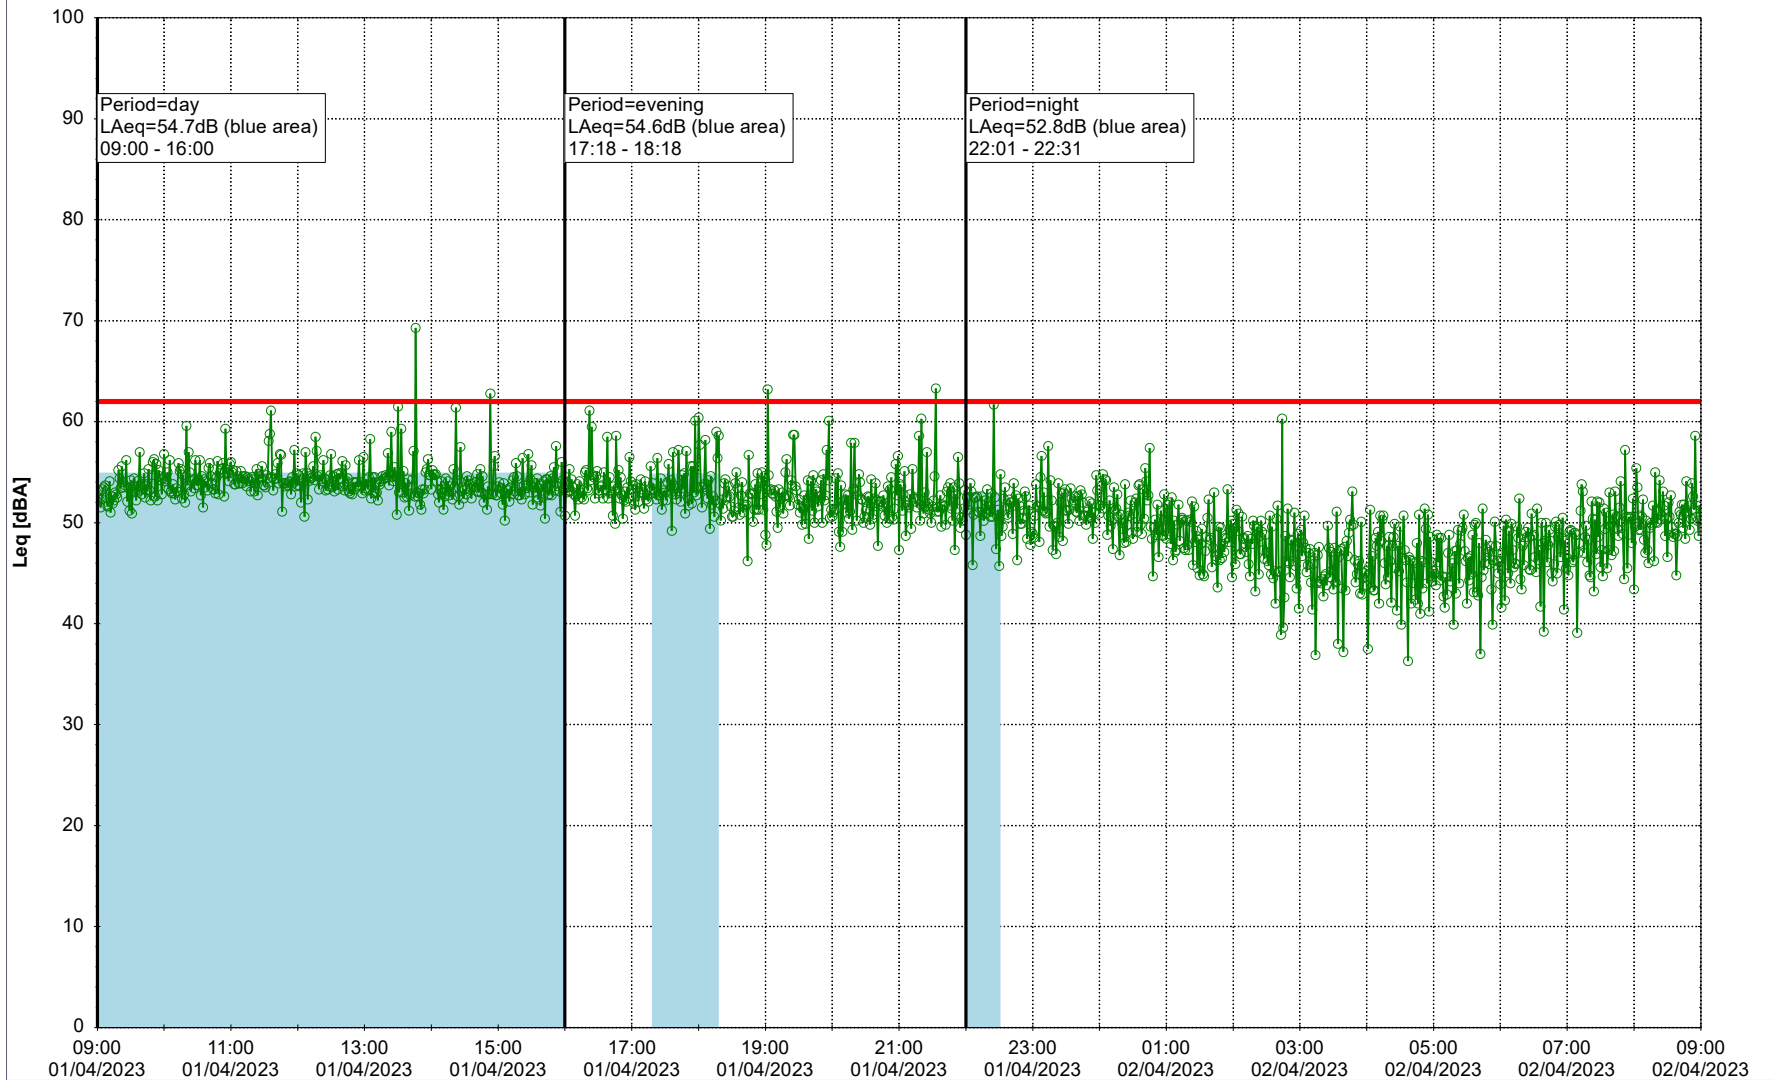

...

Noise Time Related Diagram

○○○ GAB_NS01

Project: Kronos Sydhavnen
Construction: Gåsebæk
Location: N-V

Plan View

Remarks

...

Noise Time Related Diagram

01/04/2023
02/04/2023

○○○○ GAB_NS01

Project: Kronos Sydhavnen
Construction: Gåsebæk
Location: N-V

02/04/2023
03/04/2023

Plan View

Remarks

...

Noise Time Related Diagram