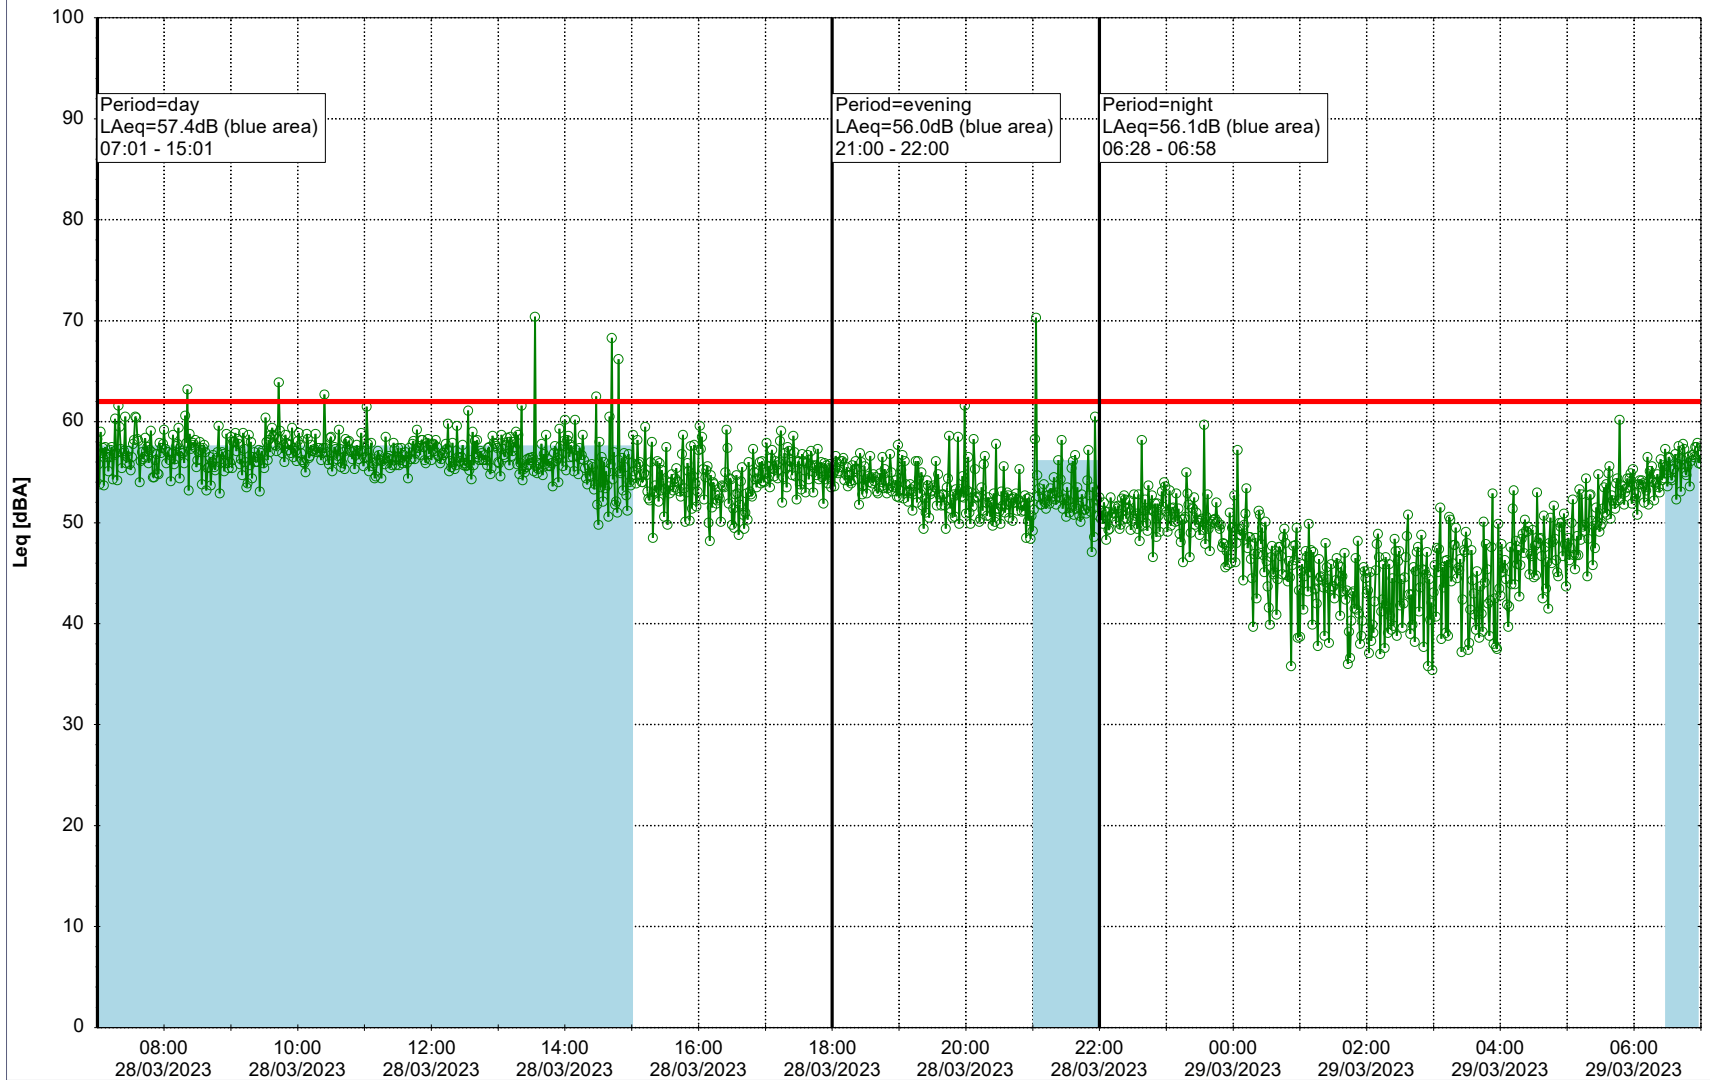

28/03/2023
29/03/2023

Plan View

Remarks

...

Noise Time Related Diagram

○○○ GAB_NS01

Project: Kronos Sydhavnen
Construction: Gåsebæk
Location: N-V

29/03/2023
30/03/2023

Plan View

Remarks

...

Noise Time Related Diagram

○○○ GAB_NS01

Project: Kronos Sydhavnen
Construction: Gåsebæk
Location: N-V

Plan View

Remarks

...

Noise Time Related Diagram

30/03/2023
31/03/2023

○○○ GAB_NS01

Project: Kronos Sydhavnen
Construction: Gåsebæk
Location: N-V

31/03/2023
01/04/2023

Plan View

Remarks

01/04/2023
02/04/2023

○○○○ GAB_NS01

Project: Kronos Sydhavnen
Construction: Gåsebæk
Location: N-V

02/04/2023
03/04/2023

Plan View

Remarks

...

Noise Time Related Diagram