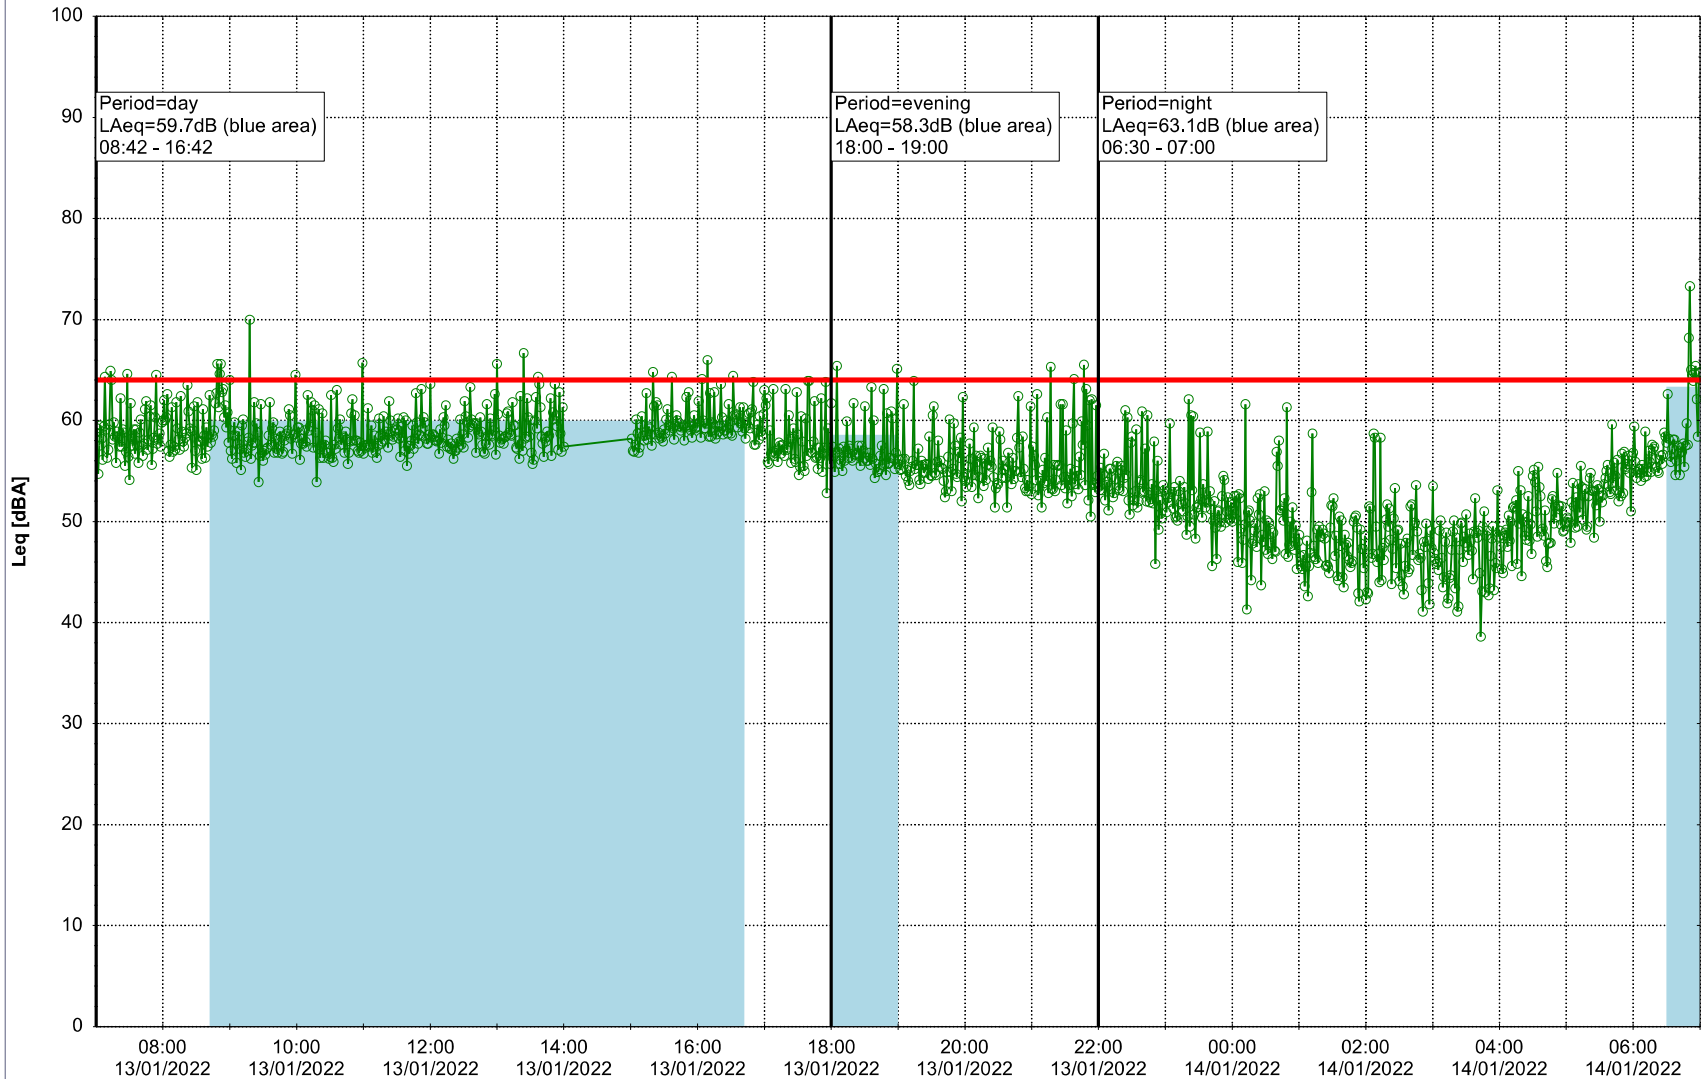

Remarks

...

Noise Time Related Diagram

12/01/2022
13/01/2022

○○○ GAB_NS01

Project: Kronos Sydhavnen
Construction: Gåsebæk
Location: N-V

Plan View

Remarks

...

Noise Time Related Diagram

13/01/2022
14/01/2022

○○○ GAB_NS01

Project: Kronos Sydhavnen
Construction: Gåsebæk
Location: N-V

Plan View

Remarks

...

Noise Time Related Diagram

14/01/2022
15/01/2022

○○○ GAB_NS01

Project: Kronos Sydhavnen
Construction: Gåsebæk
Location: N-V

Plan View

Remarks

...

Noise Time Related Diagram