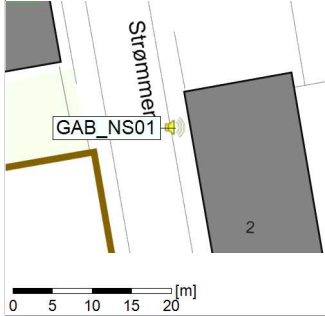

Plan View

Noise Time Related Diagram

11/01/2022
12/01/2022

○○○○ GAB_NS01

Remarks

...

Project: Kronos Sydhavnen
Construction: Gåsebæk
Location: N-V

Plan View