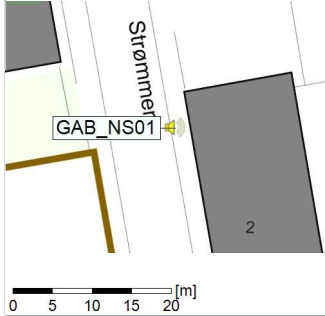

Noise Time Related Diagram

14/01/2022
15/01/2022

○○○ GAB_NS01

Project: Kronos Sydhavnen
Construction: Gåsebæk
Location: N-V

Plan View

Remarks

...

Noise Time Related Diagram