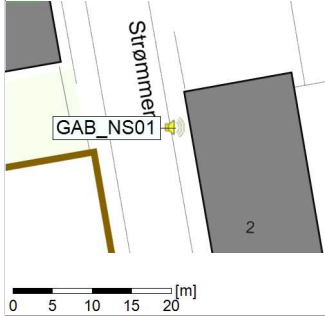

...

Noise Time Related Diagram

13/01/2022
14/01/2022

○○○ GAB_NS01

Project: Kronos Sydhavnen
Construction: Gåsebæk
Location: N-V

Plan View

Remarks

...