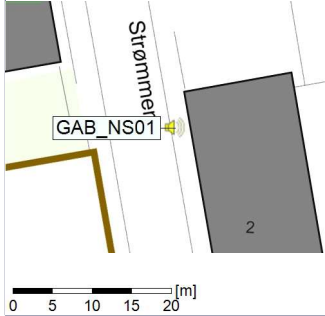

Remarks

...

Noise Time Related Diagram

12/01/2022
13/01/2022

○○○ GAB_NS01

Project: Kronos Sydhavnen
Construction: Gåsebæk
Location: N-V

Plan View

Remarks