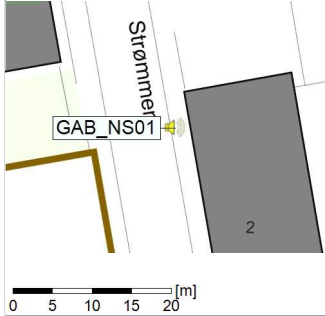

15/01/2022
16/01/2022

○○○ GAB_NS01

Project: Kronos Sydhavnen
Construction: Gåsebæk
Location: N-V

Plan View

Remarks

...

Noise Time Related Diagram

16/01/2022
17/01/2022