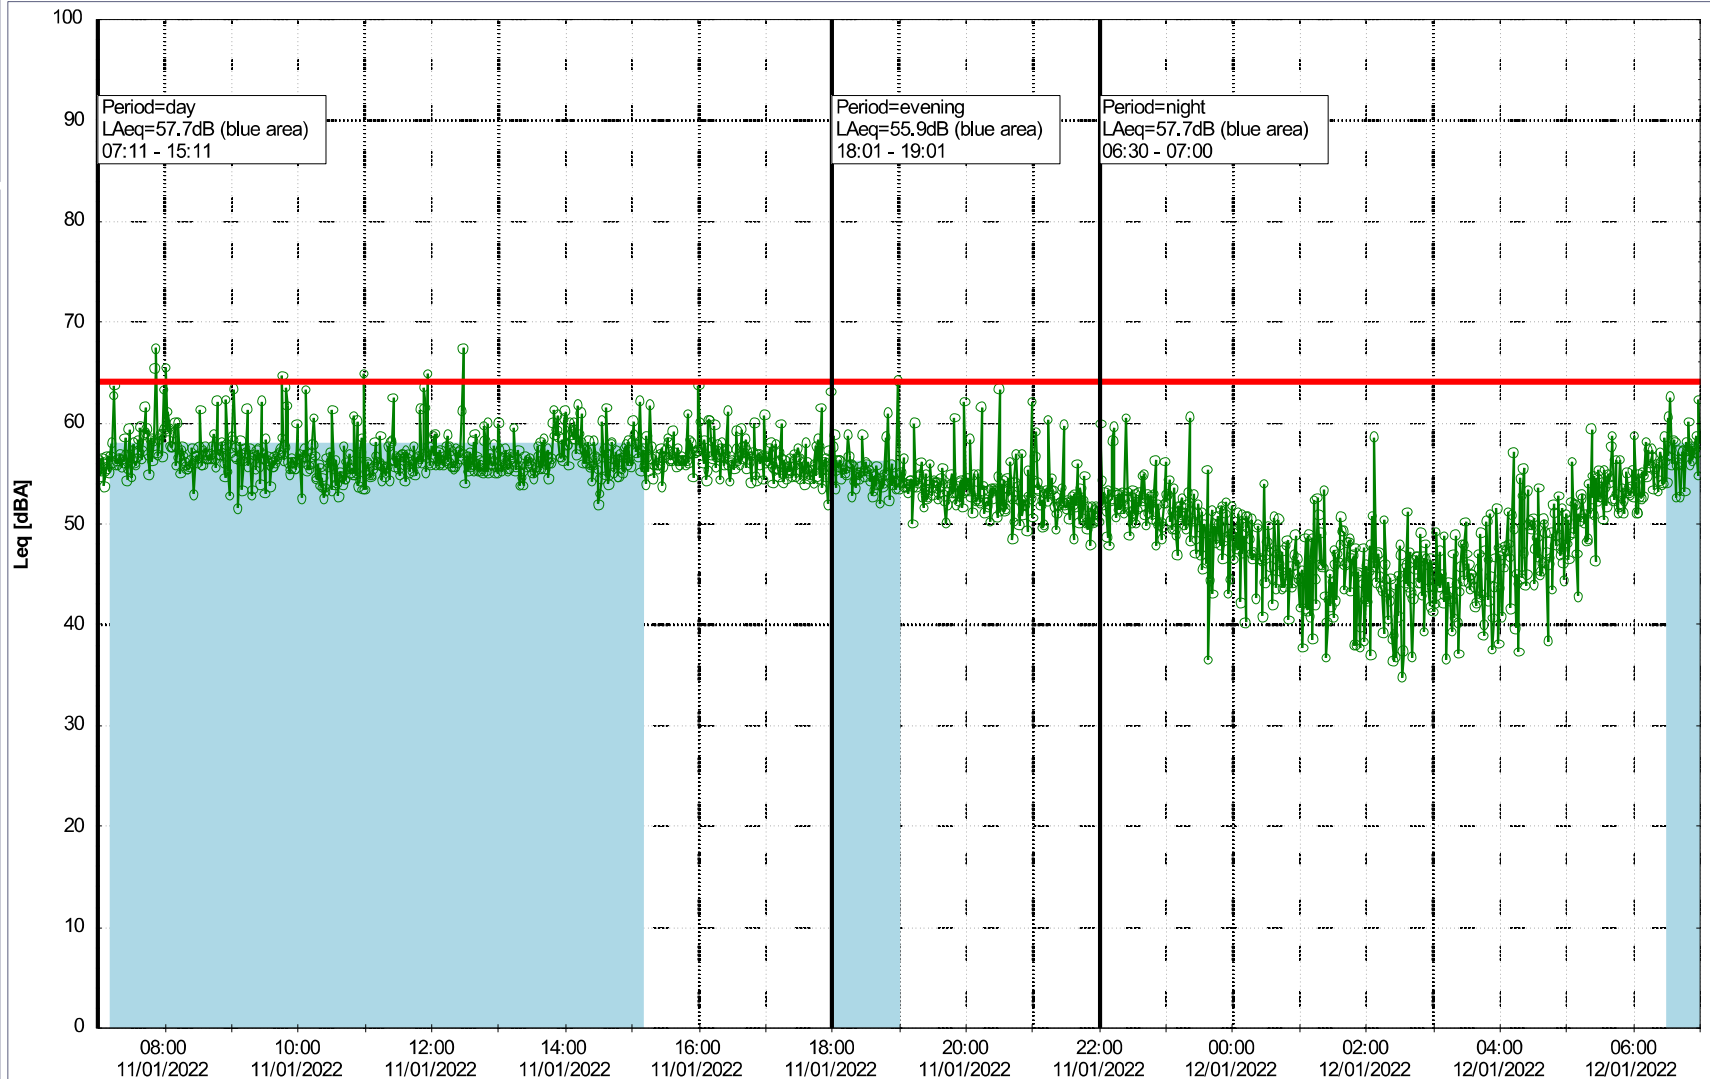

Project: Kronos Sydhavnen
Construction: Gåsebæk
Location: N-V

Plan View

Noise Time Related Diagram

10/01/2022
11/01/2022

○○○○ GAB_NS01

Remarks

...

Project: Kronos Sydhavnen
Construction: Gåsebæk
Location: N-V

Plan View

Noise Time Related Diagram

11/01/2022
12/01/2022

○○○○ GAB_NS01

Remarks

...

Project: Kronos Sydhavnen
Construction: Gåsebæk
Location: N-V

Plan View

Remarks

...

Noise Time Related Diagram

12/01/2022
13/01/2022

○○○ GAB_NS01

Project: Kronos Sydhavnen
Construction: Gåsebæk
Location: N-V

Plan View

Remarks

Noise Time Related Diagram

14/01/2022
15/01/2022

○○○ GAB_NS01

Project: Kronos Sydhavnen
Construction: Gåsebæk
Location: N-V

Plan View

Remarks

...

Noise Time Related Diagram