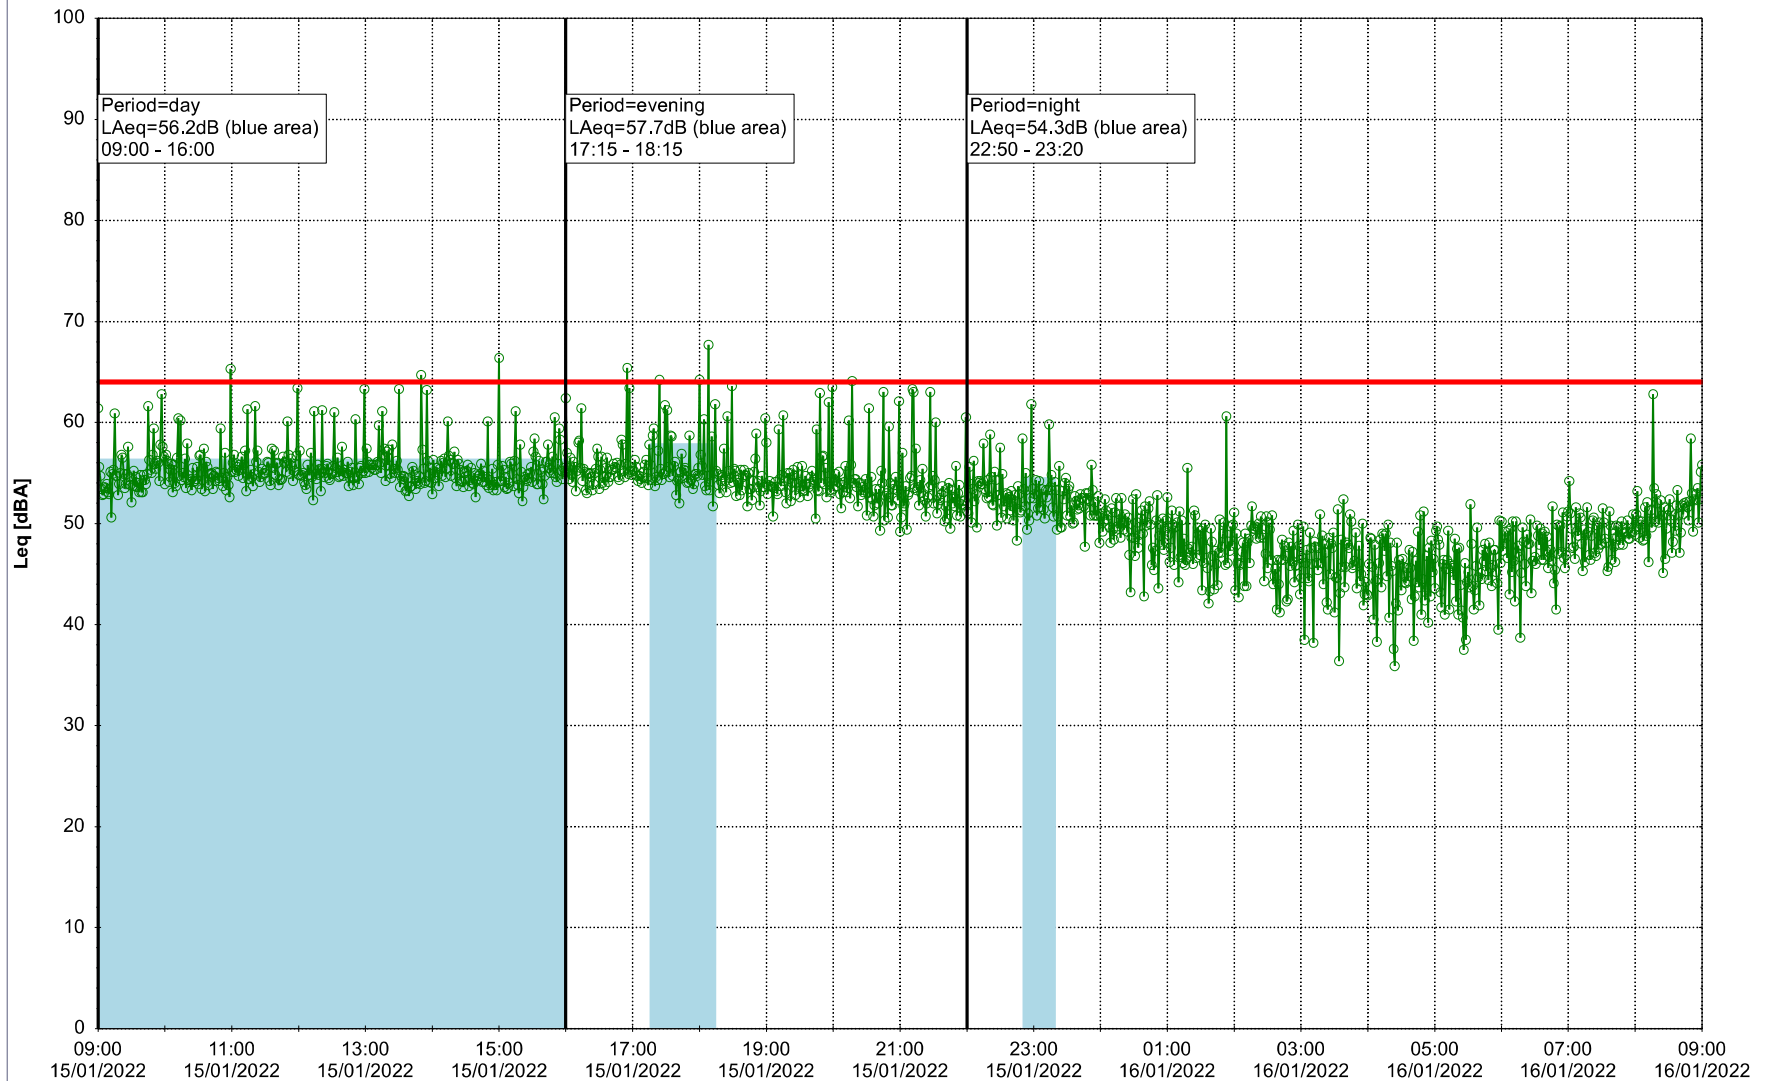

Noise Time Related Diagram

14/01/2022
15/01/2022

○○○ GAB_NS01

Project: Kronos Sydhavnen
Construction: Gåsebæk
Location: N-V

Plan View

Remarks

...

Noise Time Related Diagram

15/01/2022
16/01/2022

○○○ GAB_NS01

Project: Kronos Sydhavnen
Construction: Gåsebæk
Location: N-V

Plan View

Remarks

...

Noise Time Related Diagram

16/01/2022
17/01/2022