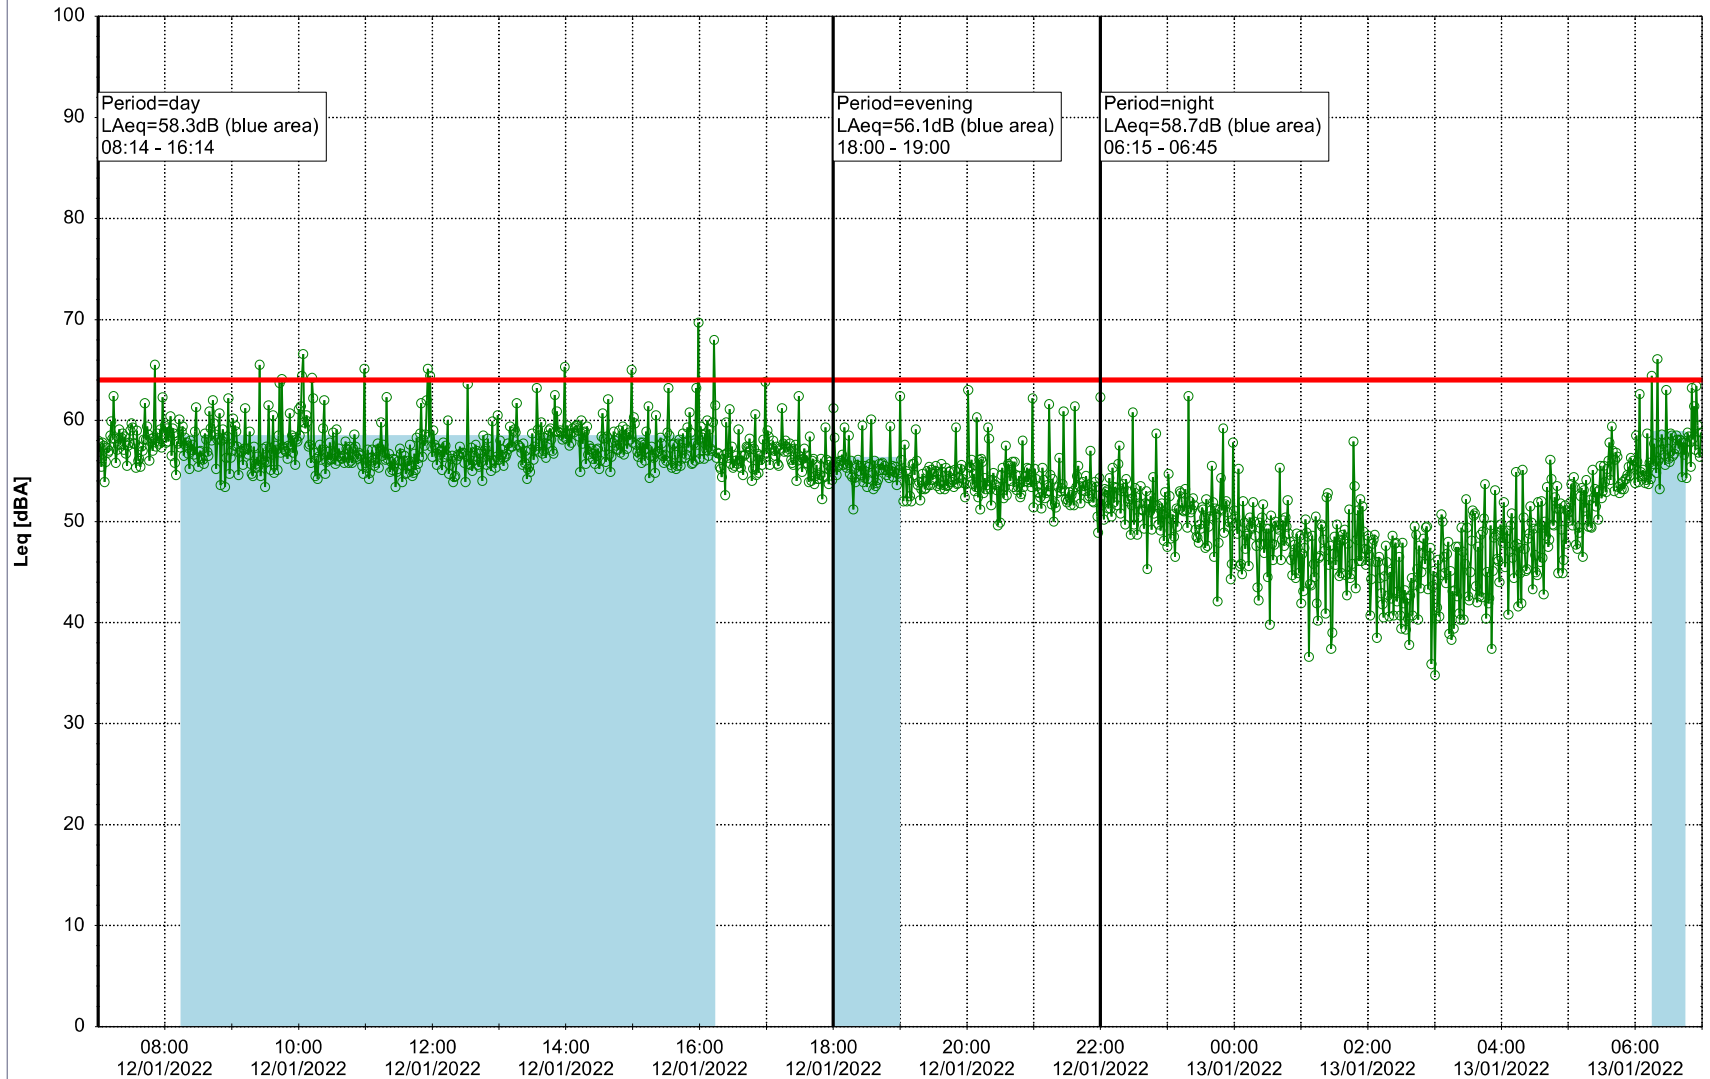

Project: Kronos Sydhavnen
Construction: Gåsebæk
Location: N-V

Plan View

Noise Time Related Diagram

10/01/2022
11/01/2022

○○○○ GAB_NS01

Remarks

...

Project: Kronos Sydhavnen
Construction: Gåsebæk
Location: N-V

Plan View

Noise Time Related Diagram

11/01/2022
12/01/2022

○○○○ GAB_NS01

Remarks

...

Project: Kronos Sydhavnen
Construction: Gåsebæk
Location: N-V

Plan View

Remarks

...

Noise Time Related Diagram

12/01/2022
13/01/2022

○○○ GAB_NS01

Project: Kronos Sydhavnen
Construction: Gåsebæk
Location: N-V

Plan View

Remarks

Noise Time Related Diagram

14/01/2022
15/01/2022

○○○ GAB_NS01

Project: Kronos Sydhavnen
Construction: Gåsebæk
Location: N-V

Plan View

Remarks

...

Noise Time Related Diagram