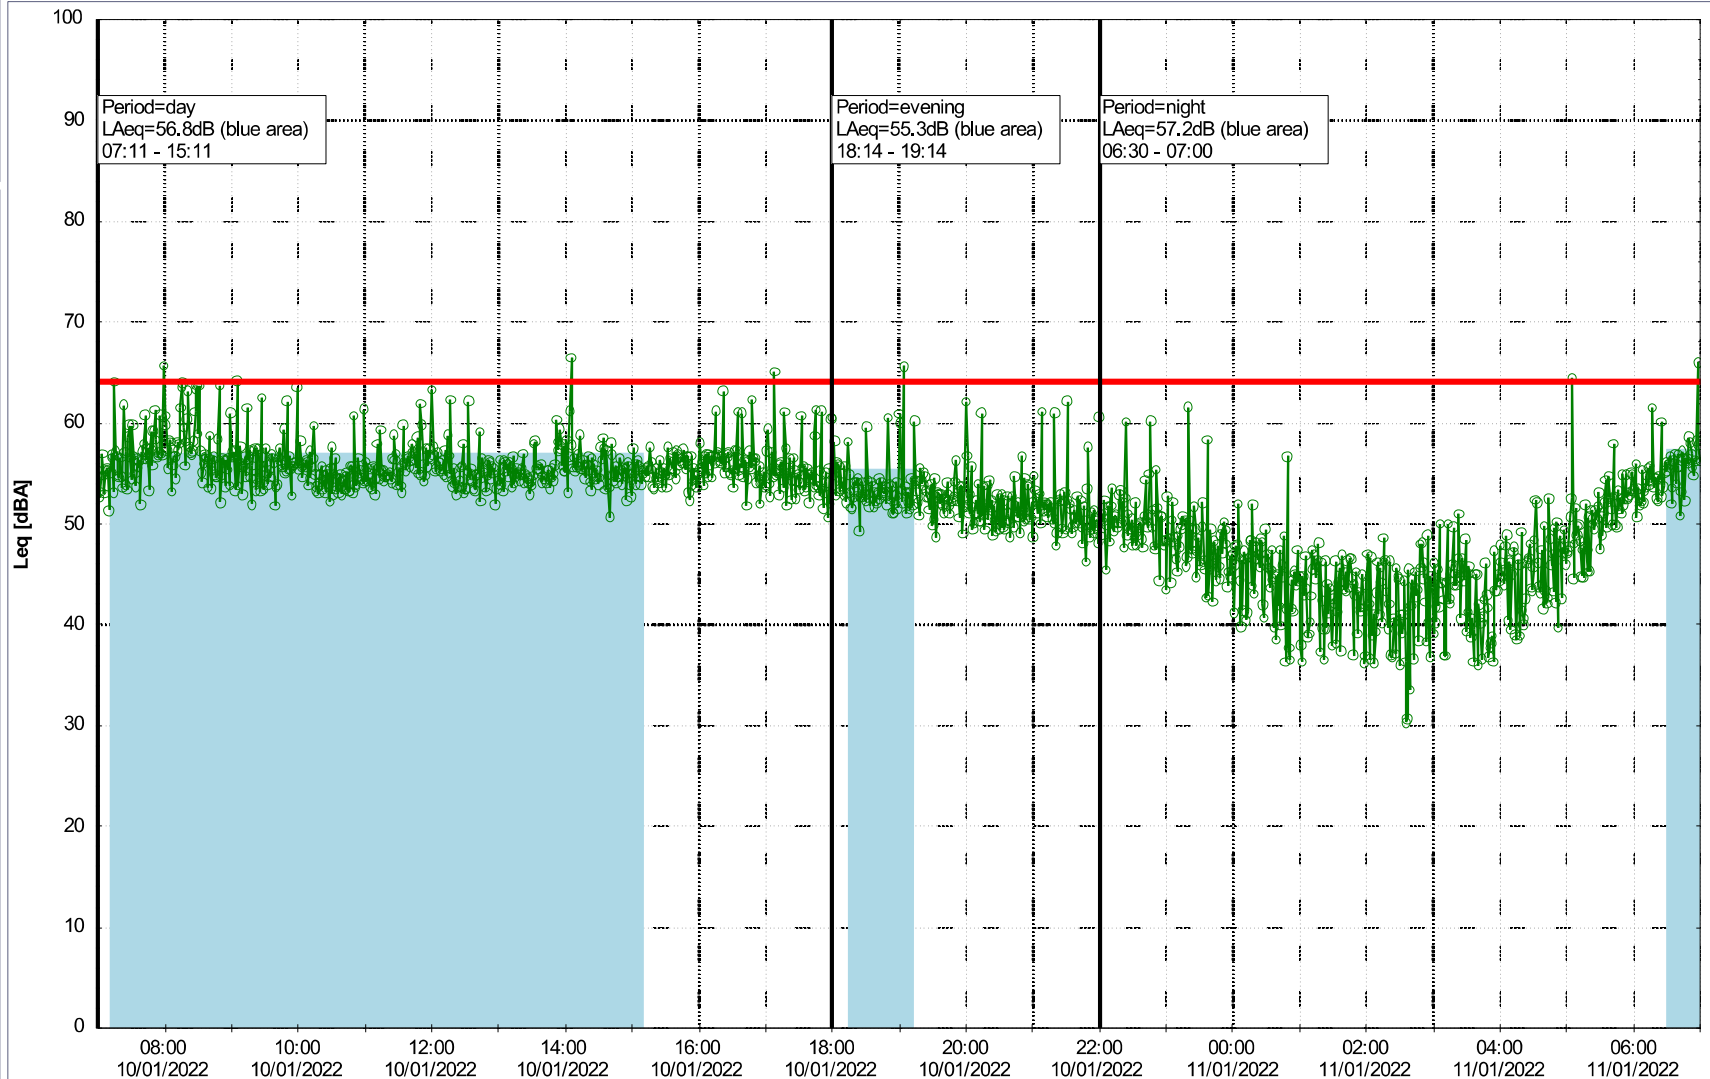

Project: Kronos Sydhavnen
Construction: Gåsebæk
Location: N-V

Plan View

Noise Time Related Diagram

10/01/2022
11/01/2022

○○○○ GAB_NS01

Remarks

...

Project: Kronos Sydhavnen
Construction: Gåsebæk
Location: N-V

Plan View

Noise Time Related Diagram

11/01/2022
12/01/2022

○○○○ GAB_NS01

Remarks

...

Project: Kronos Sydhavnen
Construction: Gåsebæk
Location: N-V

Plan View

Remarks

...

Noise Time Related Diagram

12/01/2022
13/01/2022

○○○ GAB_NS01

Project: Kronos Sydhavnen
Construction: Gåsebæk
Location: N-V

Plan View

Remarks

Noise Time Related Diagram

14/01/2022
15/01/2022

○○○ GAB_NS01

Project: Kronos Sydhavnen
Construction: Gåsebæk
Location: N-V

Plan View

Remarks

...

Noise Time Related Diagram