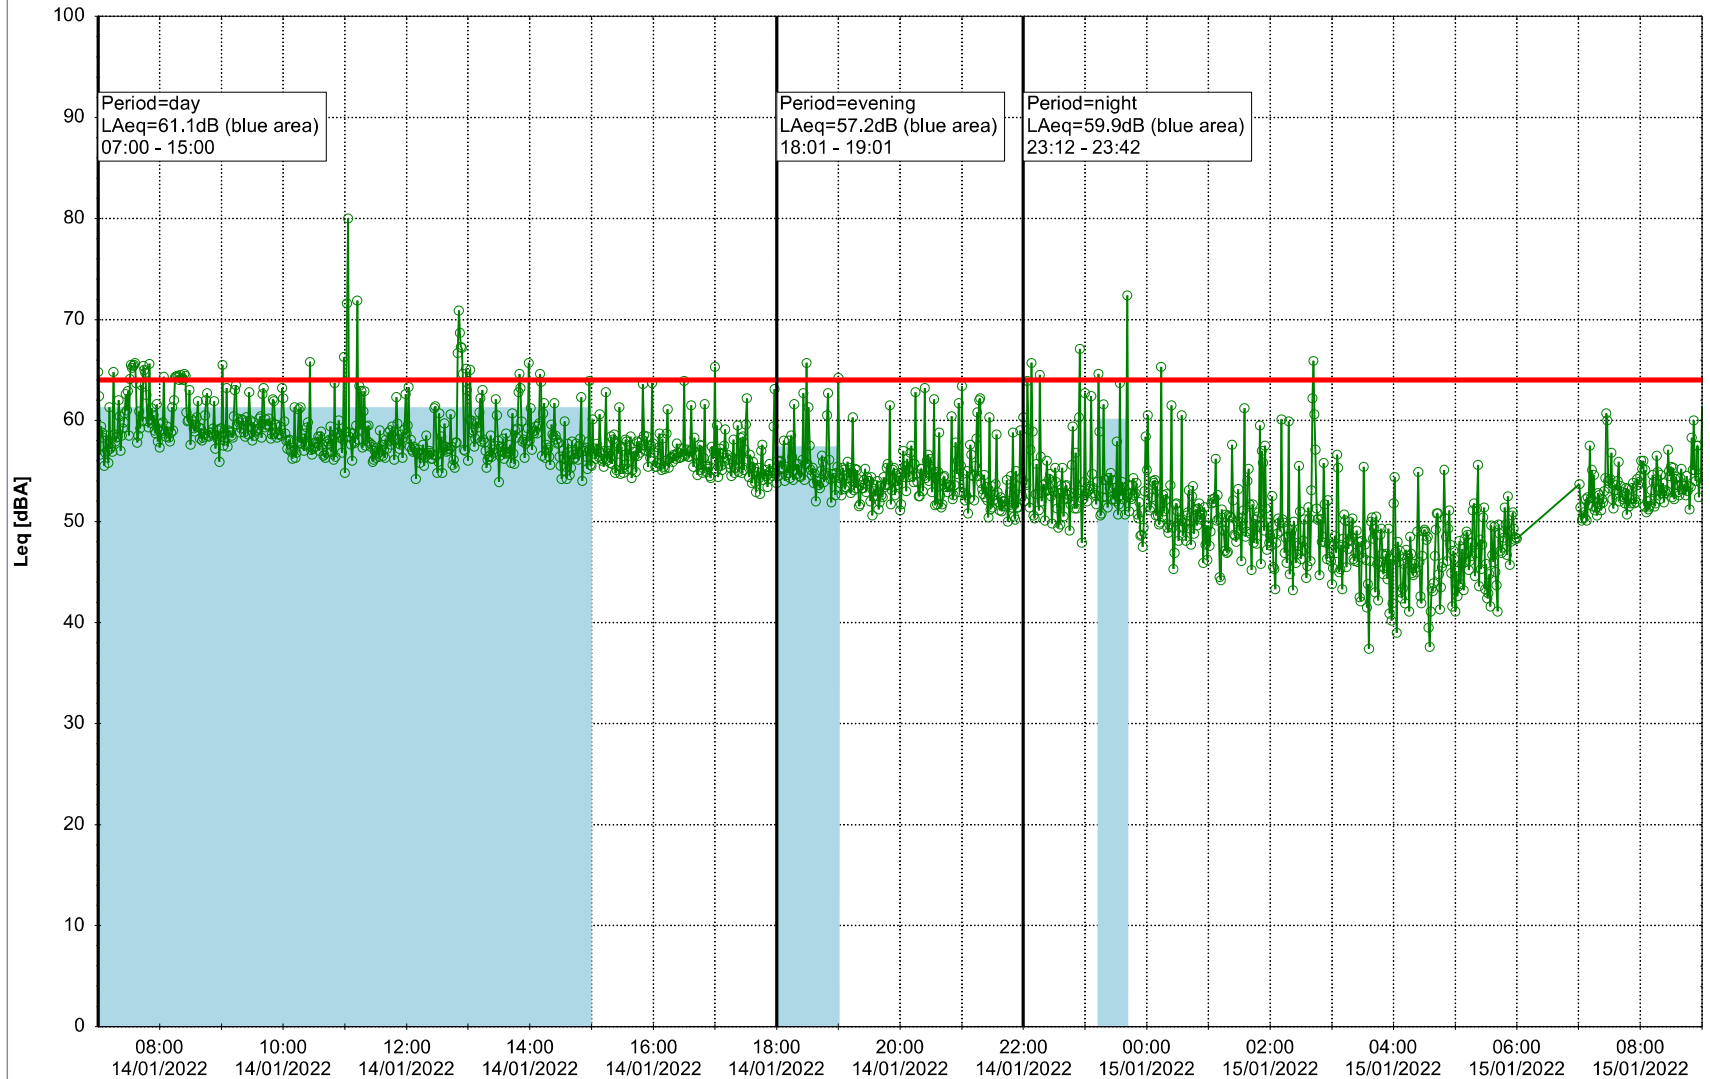

...

Noise Time Related Diagram

13/01/2022
14/01/2022

○○○ GAB_NS01

Project: Kronos Sydhavnen
Construction: Gåsebæk
Location: N-V

Plan View

Remarks

...

Noise Time Related Diagram

14/01/2022
15/01/2022

○○○ GAB_NS01

Project: Kronos Sydhavnen
Construction: Gåsebæk
Location: N-V

Plan View

Remarks

...

Noise Time Related Diagram

15/01/2022
16/01/2022

○○○ GAB_NS01

Project: Kronos Sydhavnen
Construction: Gåsebæk
Location: N-V

Plan View

Remarks

...

Noise Time Related Diagram

16/01/2022
17/01/2022