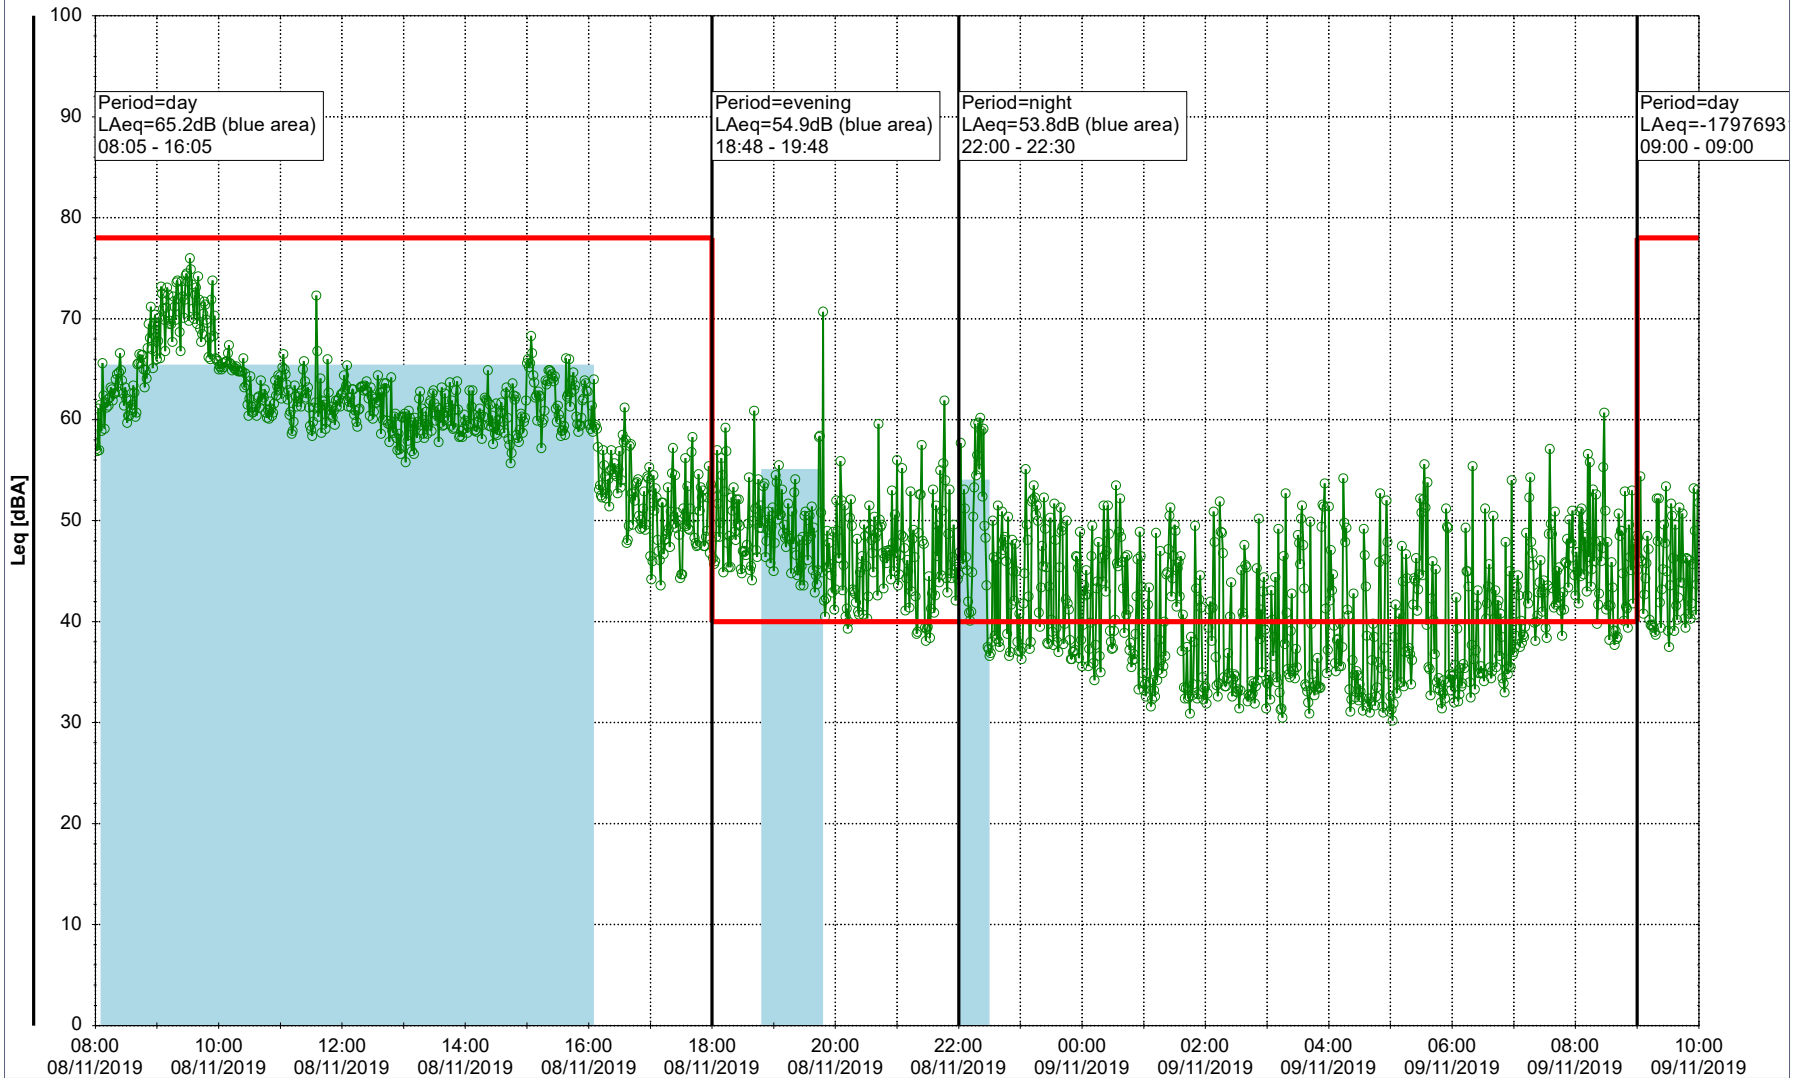

Plan View

Remarks

...

Noise Time Related Diagram

07/11/2019
08/11/2019

○ NEL_NS01

Project: Kronos Sydhavnen
Construction: Ny Ellebjerg
Location: N-V

Plan View

Remarks

...

Noise Time Related Diagram

08/11/2019

09/11/2019

○ ○ ○ ○ NEL_NS01

Project: Kronos Sydhavnen
Construction: Ny Ellebjerg
Location: N-V

09/11/2019
10/11/2019

Plan View

Remarks

...

Noise Time Related Diagram

○○○ NEL_NS01

Project: Kronos Sydhavnen
Construction: Ny Ellebjerg
Location: N-V

Plan View

Remarks