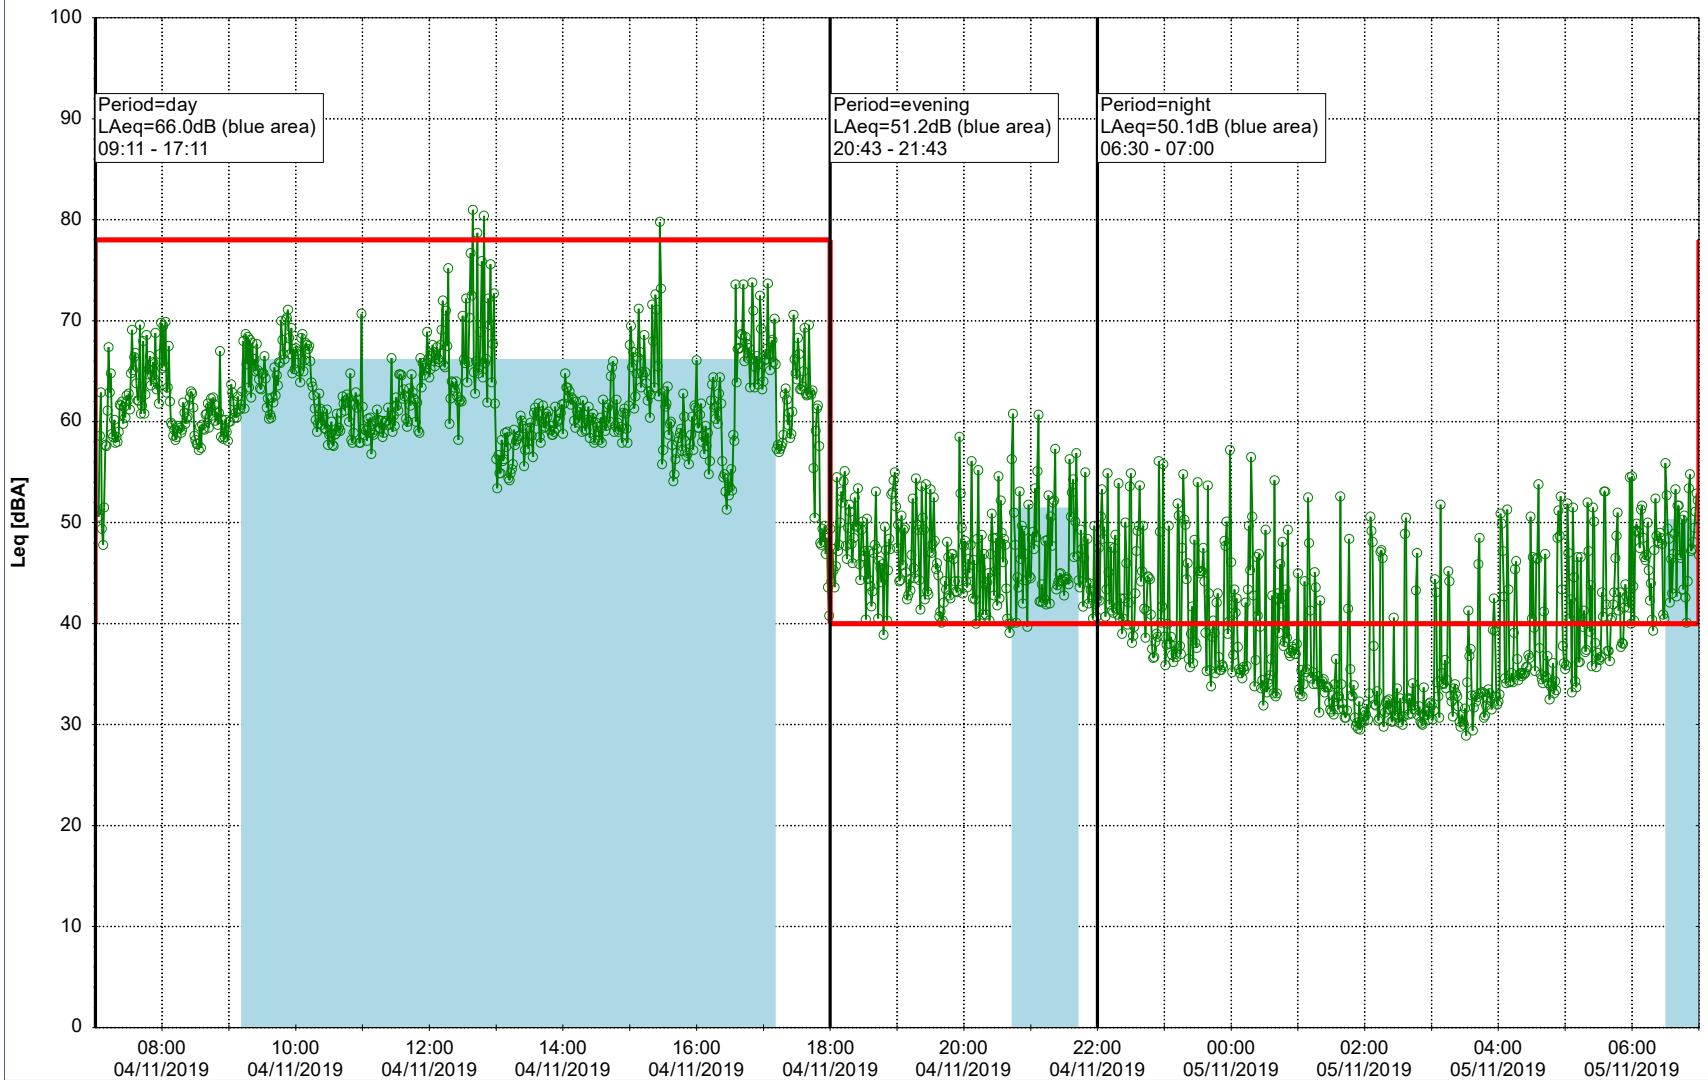

Noise Time Related Diagram

04/11/2019
05/11/2019

○ NEL_NS01