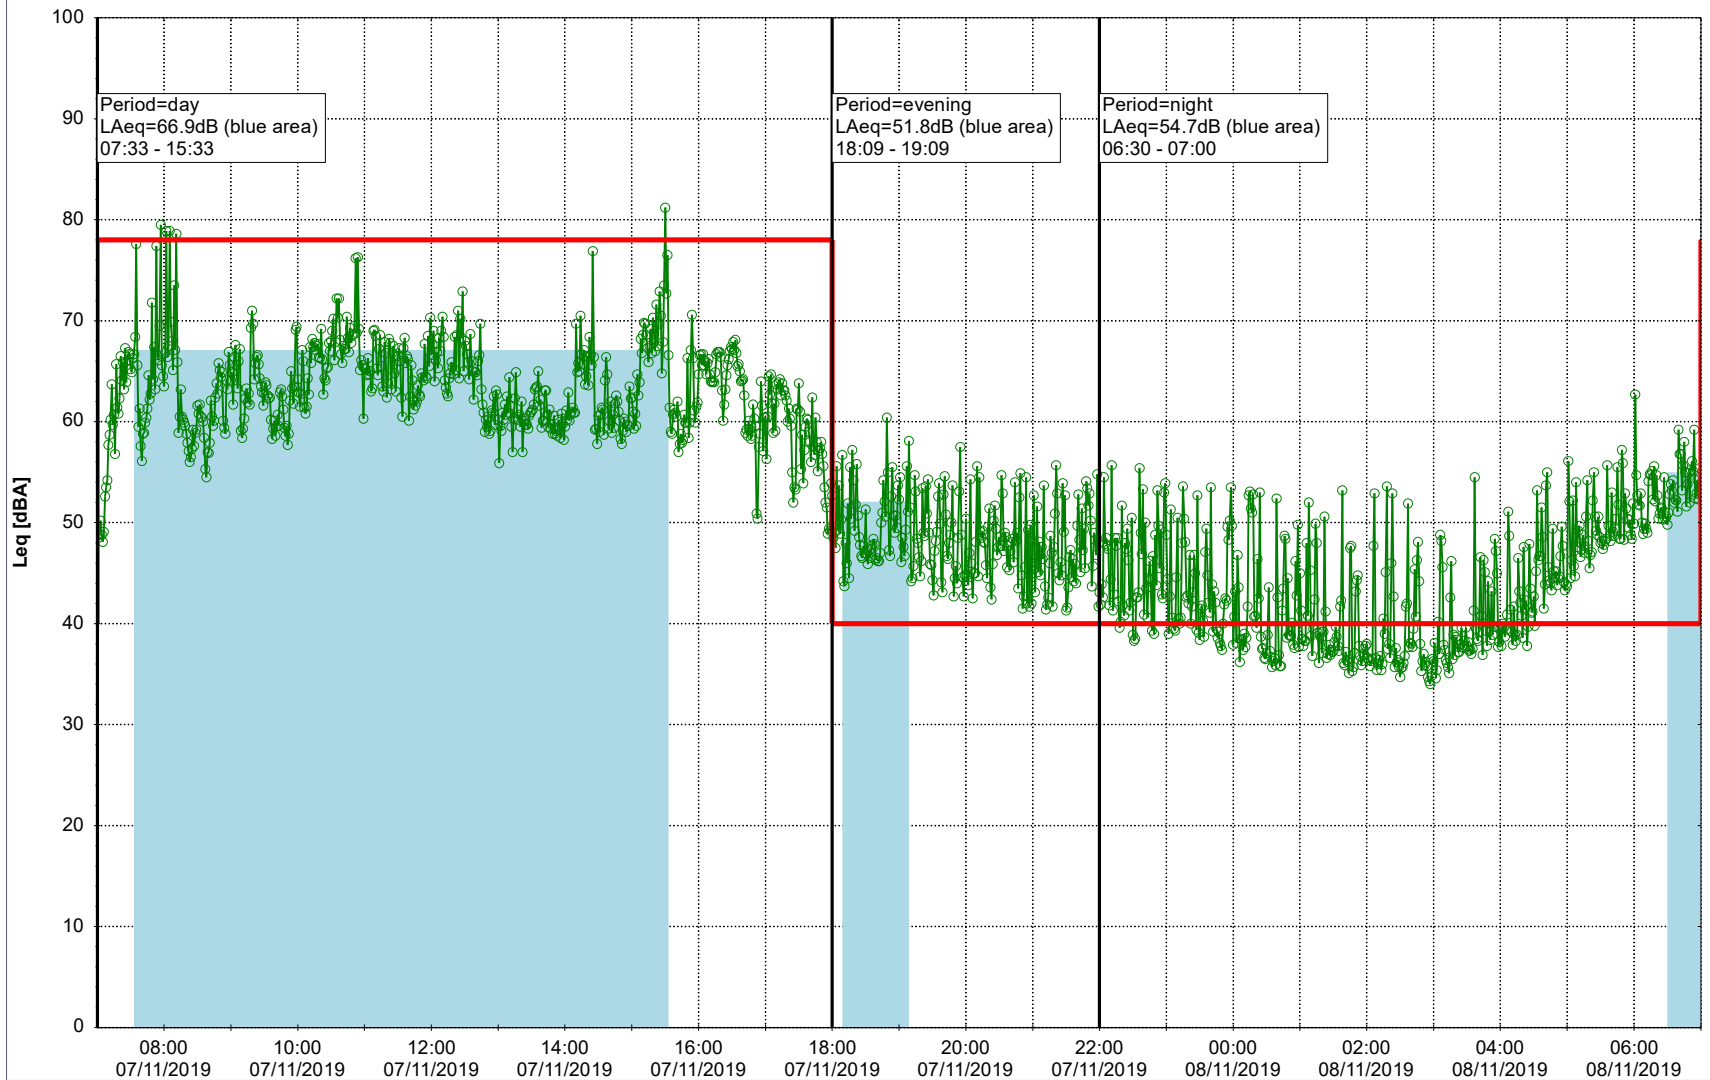

Plan View

Remarks

...

Noise Time Related Diagram

06/11/2019

07/11/2019

○ NEL_NS01

Project: Kronos Sydhavnen
Construction: Ny Ellebjerg
Location: N-V

Plan View

Remarks

...

Noise Time Related Diagram

07/11/2019
08/11/2019

○ NEL_NS01

Project: Kronos Sydhavnen
Construction: Ny Ellebjerg
Location: N-V

Plan View

Remarks

...

Noise Time Related Diagram

08/11/2019

09/11/2019

○ ○ ○ ○ NEL_NS01

Project: Kronos Sydhavnen
Construction: Ny Ellebjerg
Location: N-V

09/11/2019
10/11/2019

Plan View

Remarks

...

Noise Time Related Diagram

○○○ NEL_NS01

Project: Kronos Sydhavnen
Construction: Ny Ellebjerg
Location: N-V

Plan View

Remarks