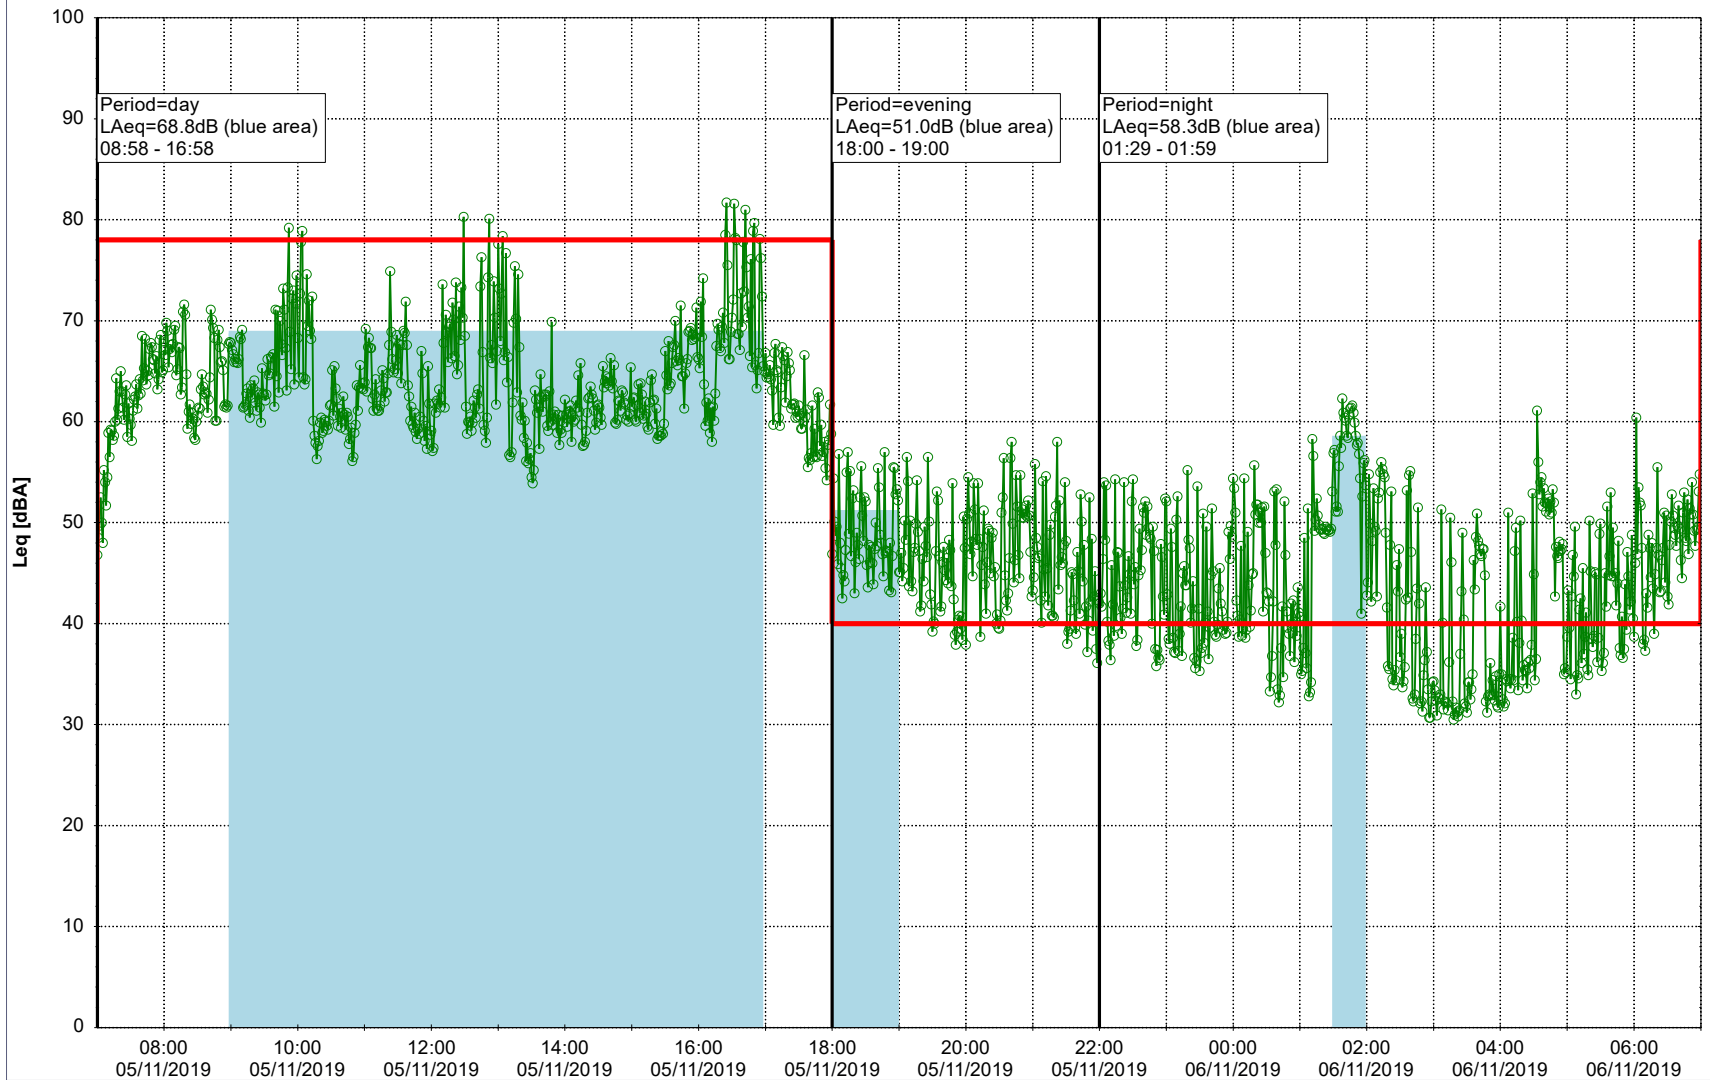

Plan View

Remarks

...

Noise Time Related Diagram

05/11/2019

06/11/2019

○ NEL_NS01

Project: Kronos Sydhavnen
Construction: Ny Ellebjerg
Location: N-V

Plan View

Remarks

...

Noise Time Related Diagram

06/11/2019

07/11/2019

○ NEL_NS01

Project: Kronos Sydhavnen
Construction: Ny Ellebjerg
Location: N-V

Plan View

Remarks

...

Noise Time Related Diagram

07/11/2019
08/11/2019

○ NEL_NS01

Project: Kronos Sydhavnen
Construction: Ny Ellebjerg
Location: N-V

Plan View

Plan View

Remarks

...

Noise Time Related Diagram

○○○ NEL_NS01

Project: Kronos Sydhavnen
Construction: Ny Ellebjerg
Location: N-V

Plan View

Remarks