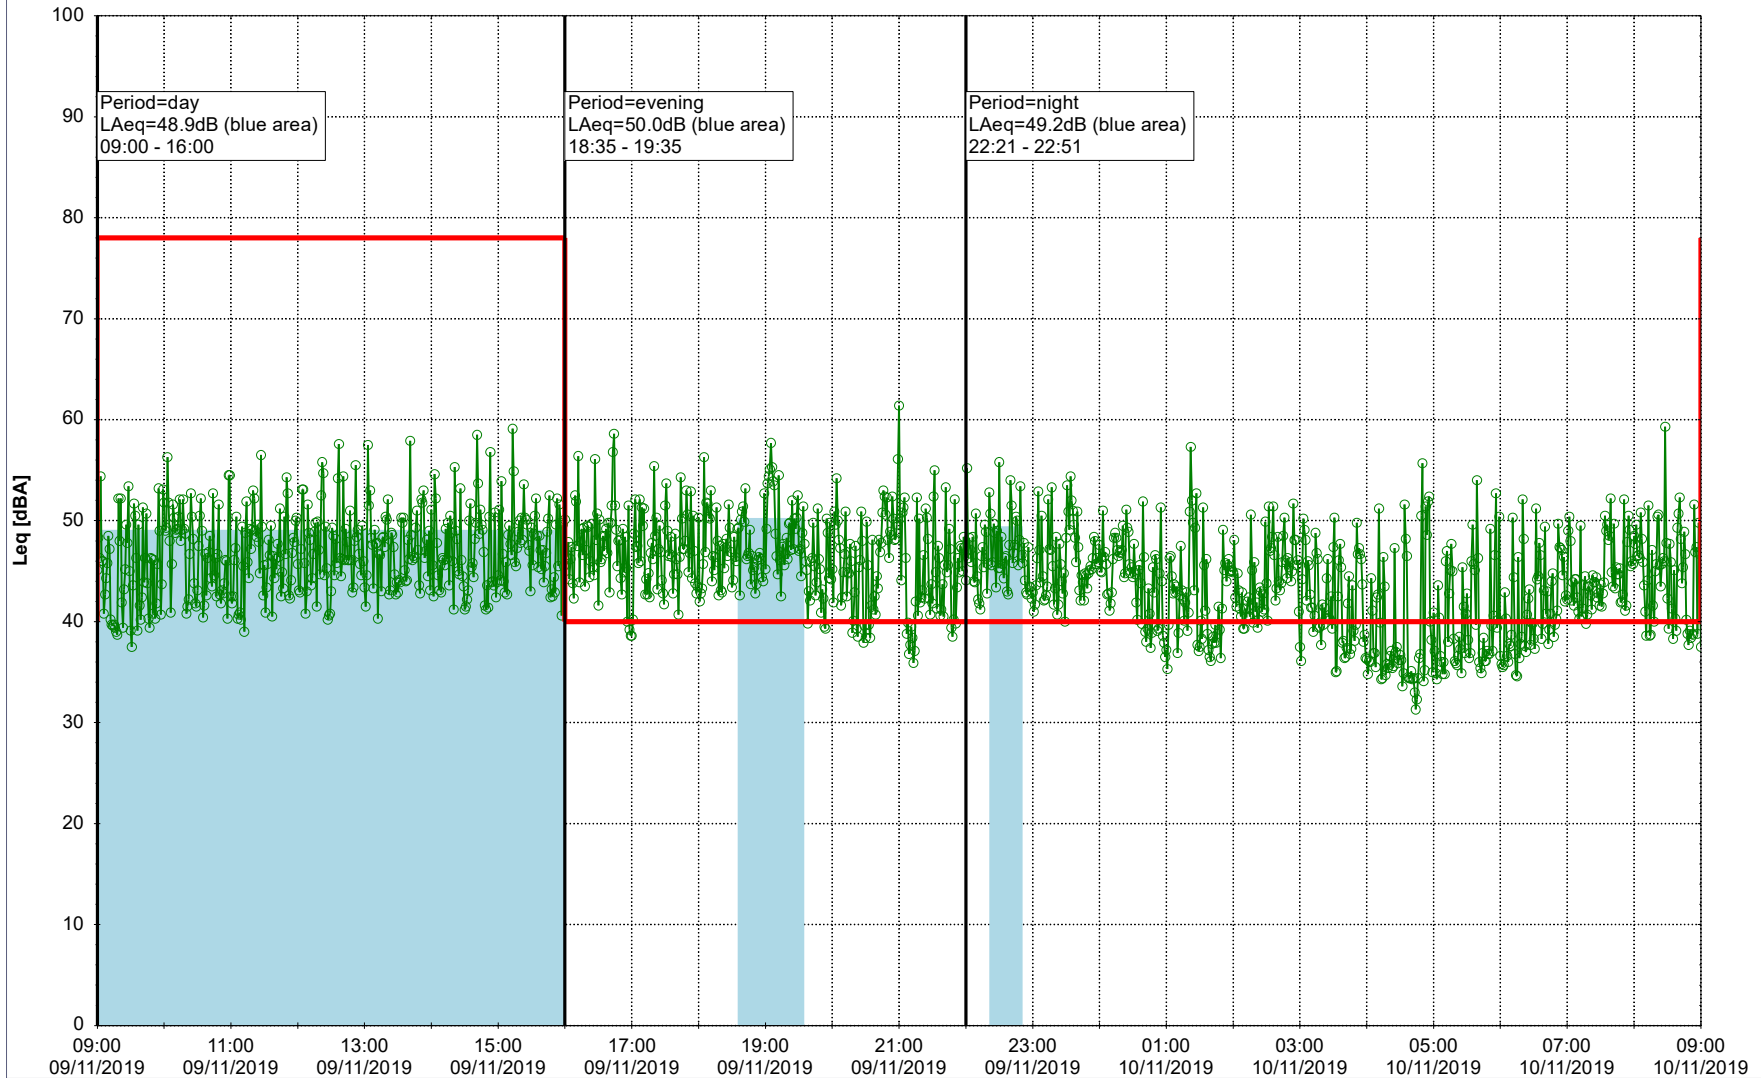

Remarks

...

Noise Time Related Diagram

08/11/2019

09/11/2019

○ ○ ○ ○ NEL_NS01

Project: Kronos Sydhavnen
Construction: Ny Ellebjerg
Location: N-V

09/11/2019
10/11/2019

Plan View

Remarks

...

Noise Time Related Diagram

○○○ NEL_NS01

Project: Kronos Sydhavnen
Construction: Ny Ellebjerg
Location: N-V

Plan View

Remarks

...

Noise Time Related Diagram

10/11/2019
11/11/2019

○ NEL_NS01