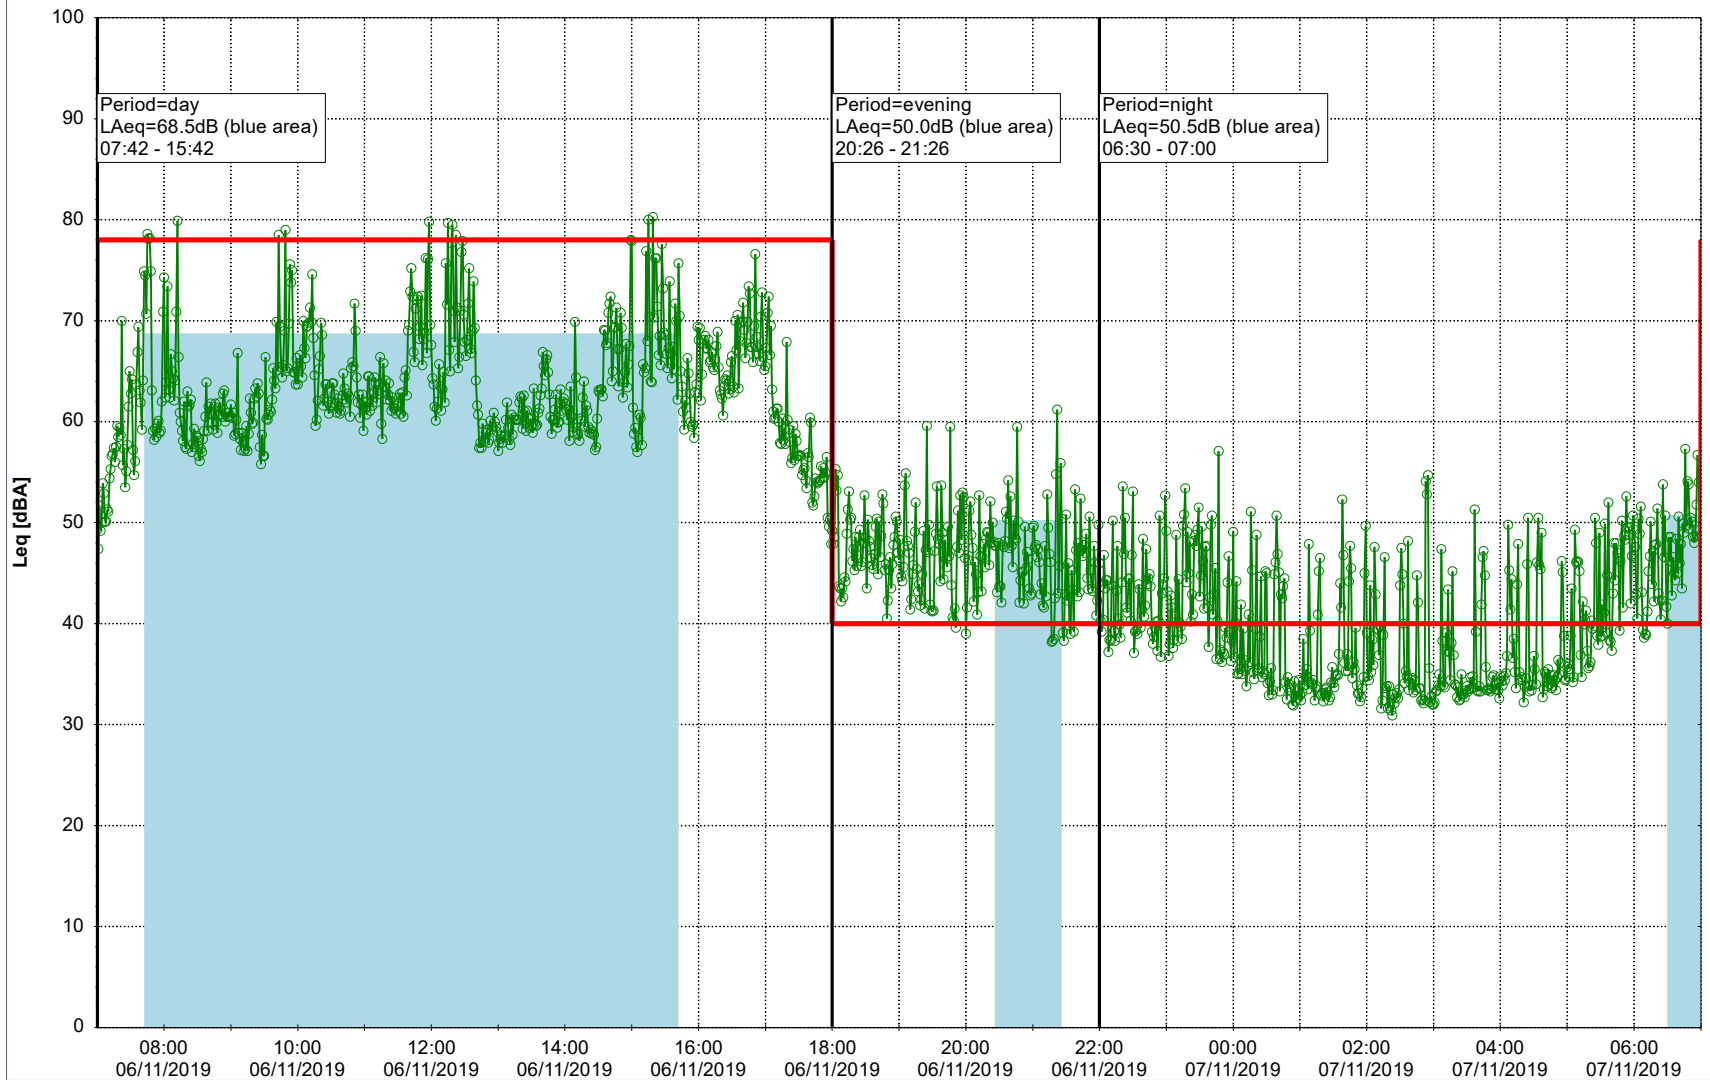

Plan View

Remarks

...

Noise Time Related Diagram

06/11/2019

07/11/2019

○ NEL_NS01

Project: Kronos Sydhavnen
Construction: Ny Ellebjerg
Location: N-V

Plan View

Remarks

...

Noise Time Related Diagram

07/11/2019
08/11/2019

○ NEL_NS01

Project: Kronos Sydhavnen
Construction: Ny Ellebjerg
Location: N-V

Plan View

Remarks

...

Noise Time Related Diagram

08/11/2019

09/11/2019

○ ○ ○ ○ NEL_NS01

Project: Kronos Sydhavnen
Construction: Ny Ellebjerg
Location: N-V

09/11/2019
10/11/2019

Plan View

Remarks

...

Noise Time Related Diagram

○○○ NEL_NS01

Project: Kronos Sydhavnen
Construction: Ny Ellebjerg
Location: N-V

Plan View

Remarks