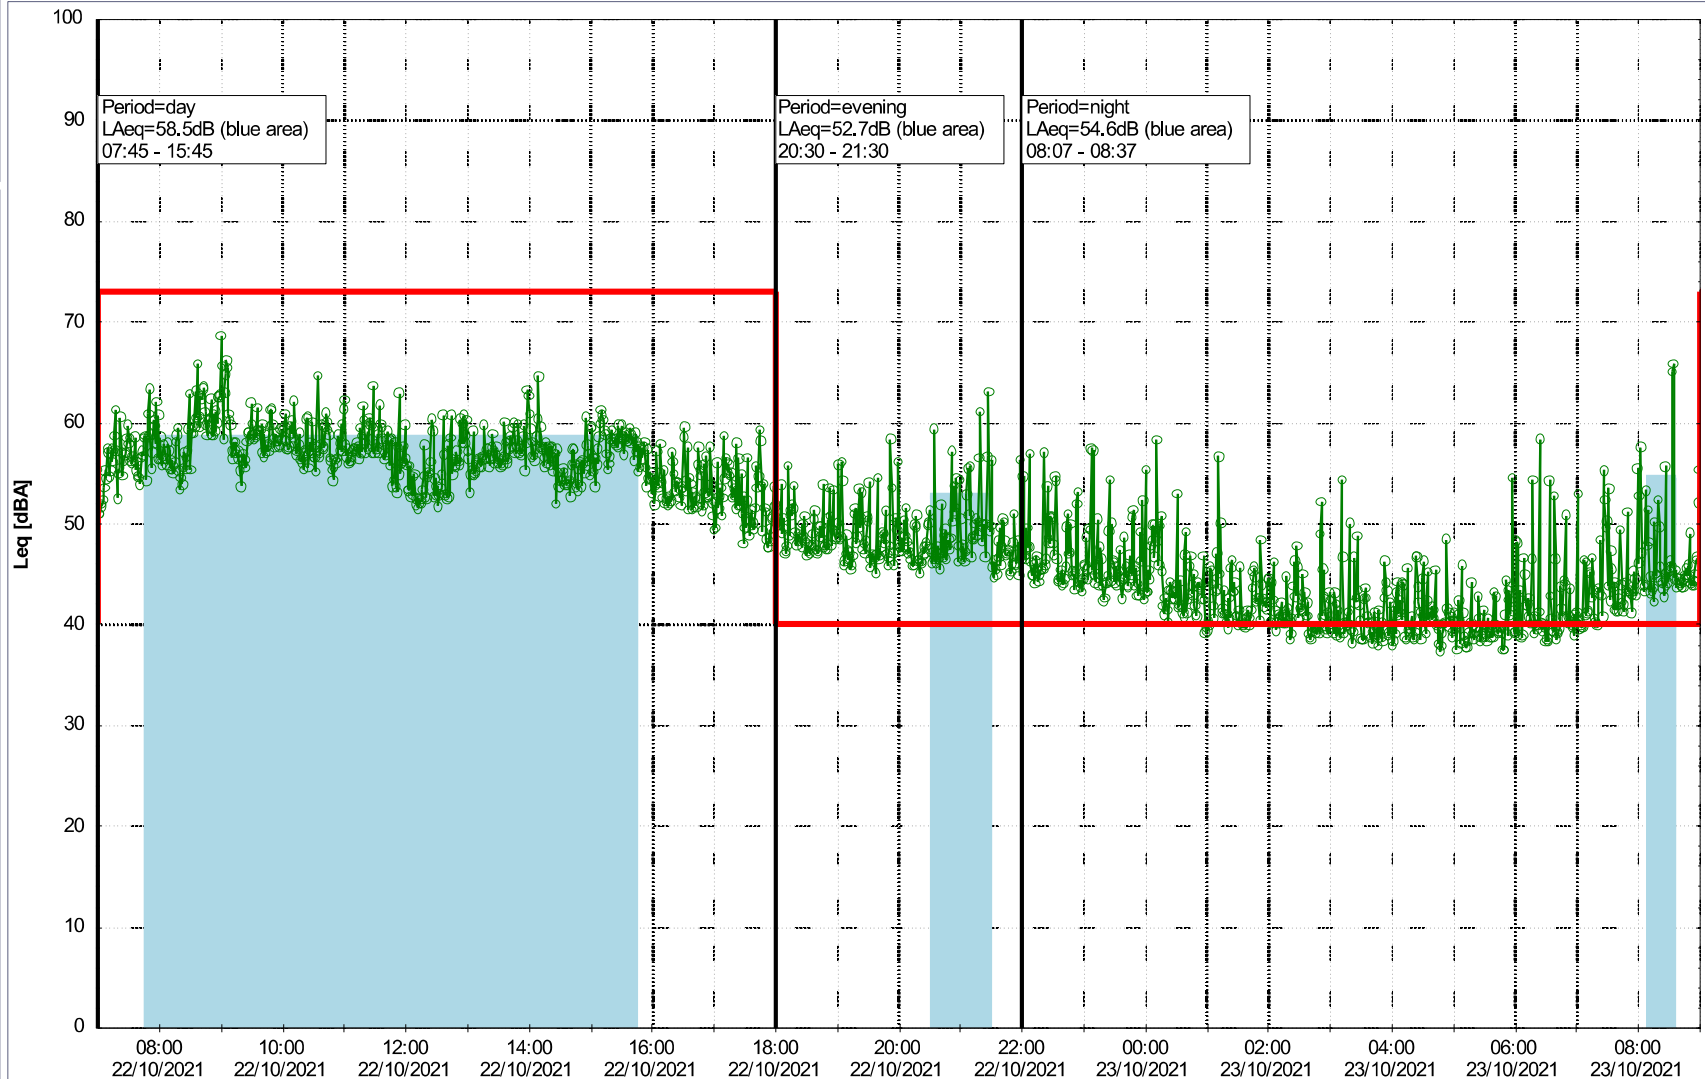

...

Noise Time Related Diagram

21/10/2021
22/10/2021

○○○ NEL_NS01

Project: Kronos Sydhavnen
Construction: Ny Ellebjerg
Location: N-V

Plan View

Remarks

...

Noise Time Related Diagram

22/10/2021
23/10/2021

○○○○ NEL_NS01

Project: Kronos Sydhavnen
Construction: Ny Ellebjerg
Location: N-V

Plan View

Remarks

...

Noise Time Related Diagram

23/10/2021
24/10/2021

○○○ NEL_NS01

Project: Kronos Sydhavnen
Construction: Ny Ellebjerg
Location: N-V

24/10/2021
25/10/2021

Plan View

Remarks

...

Noise Time Related Diagram