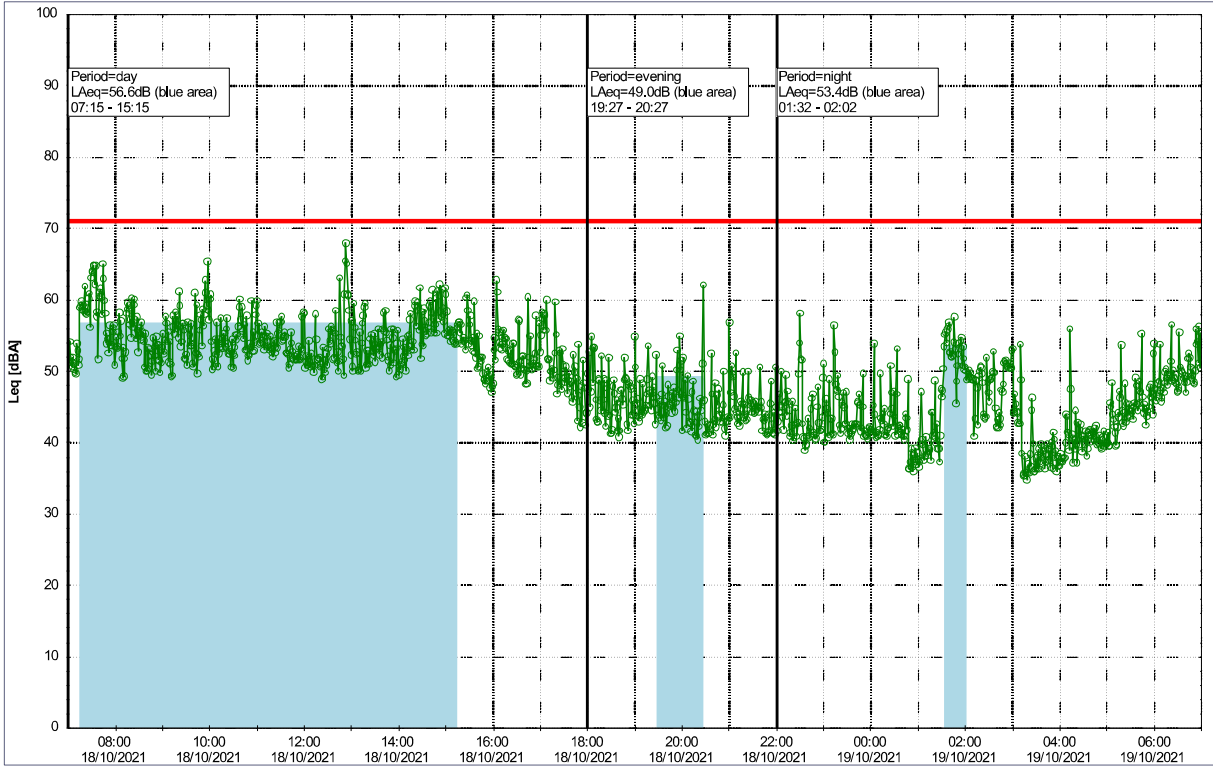

Project: Kronos Sydhavnen
Construction: Ny Ellebjerg
Location: N-V

Plan View

Remarks

...

Noise Time Related Diagram

18/10/2021
19/10/2021

ooo NEL_NS01

Project: Kronos Sydhavnen
Construction: Ny Ellebjerg
Location: N-V

Plan View

Remarks

...

Noise Time Related Diagram

19/10/2021
20/10/2021

ooo NEL_NS01

Project: Kronos Sydhavnen
Construction: Ny Ellebjerg
Location: N-V

Plan View

Remarks

...

Noise Time Related Diagram

20/10/2021
21/10/2021

○○○ NEL_NS01

Project: Kronos Sydhavnen
Construction: Ny Ellebjerg
Location: N-V

Plan View

Remarks

23/10/2021
24/10/2021

○○○ NEL_NS01

Project: Kronos Sydhavnen
Construction: Ny Ellebjerg
Location: N-V

24/10/2021
25/10/2021

Plan View

Remarks

...

Noise Time Related Diagram