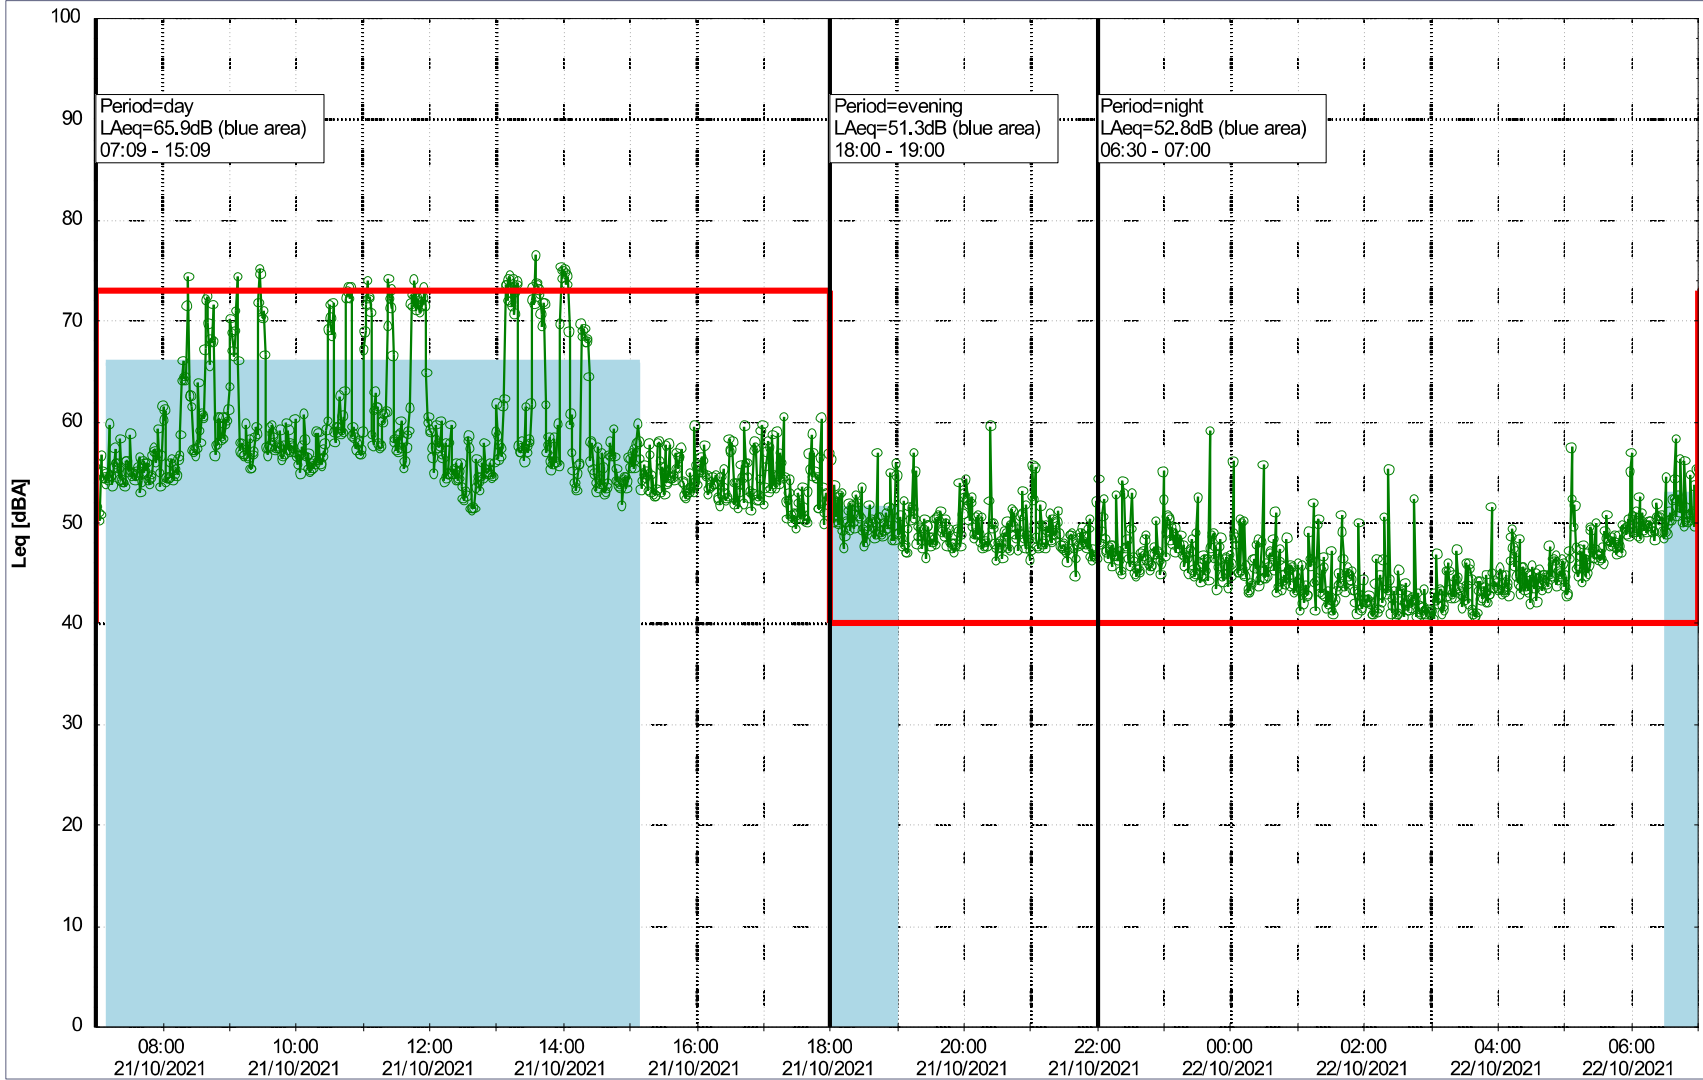

Remarks

...

Noise Time Related Diagram

20/10/2021
21/10/2021

○○○ NEL_NS01

Project: Kronos Sydhavnen
Construction: Ny Ellebjerg
Location: N-V

Plan View

Remarks

...

Noise Time Related Diagram

21/10/2021
22/10/2021

○○○ NEL_NS01

Project: Kronos Sydhavnen
Construction: Ny Ellebjerg
Location: N-V

Plan View

Remarks

...

Noise Time Related Diagram

22/10/2021
23/10/2021

○○○○ NEL_NS01

Project: Kronos Sydhavnen
Construction: Ny Ellebjerg
Location: N-V

Plan View

Remarks

...

Noise Time Related Diagram

23/10/2021
24/10/2021

○○○ NEL_NS01

Project: Kronos Sydhavnen
Construction: Ny Ellebjerg
Location: N-V

24/10/2021
25/10/2021

Plan View

Remarks

...

Noise Time Related Diagram