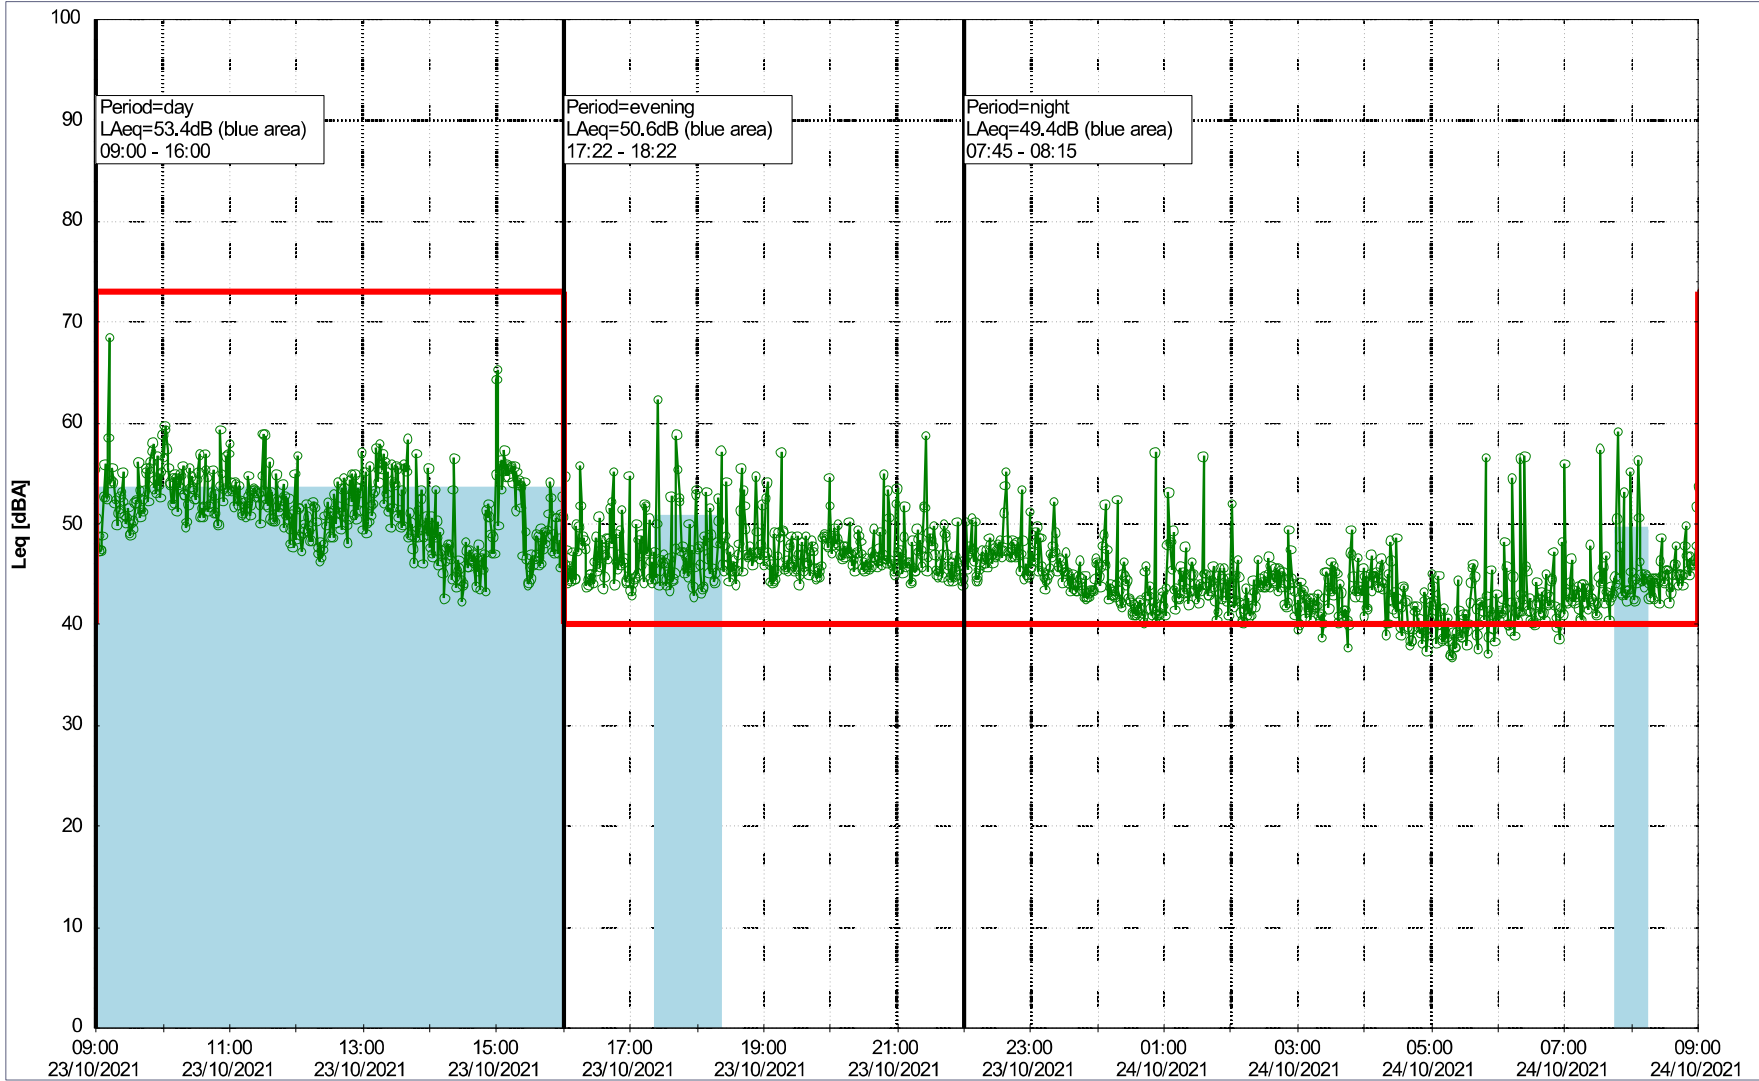

Noise Time Related Diagram

22/10/2021
23/10/2021

○○○○ NEL_NS01

Project: Kronos Sydhavnen
Construction: Ny Ellebjerg
Location: N-V

Plan View

Remarks

...

Noise Time Related Diagram

23/10/2021
24/10/2021

○○○ NEL_NS01

Project: Kronos Sydhavnen
Construction: Ny Ellebjerg
Location: N-V

24/10/2021
25/10/2021

Plan View

Remarks

...

Noise Time Related Diagram