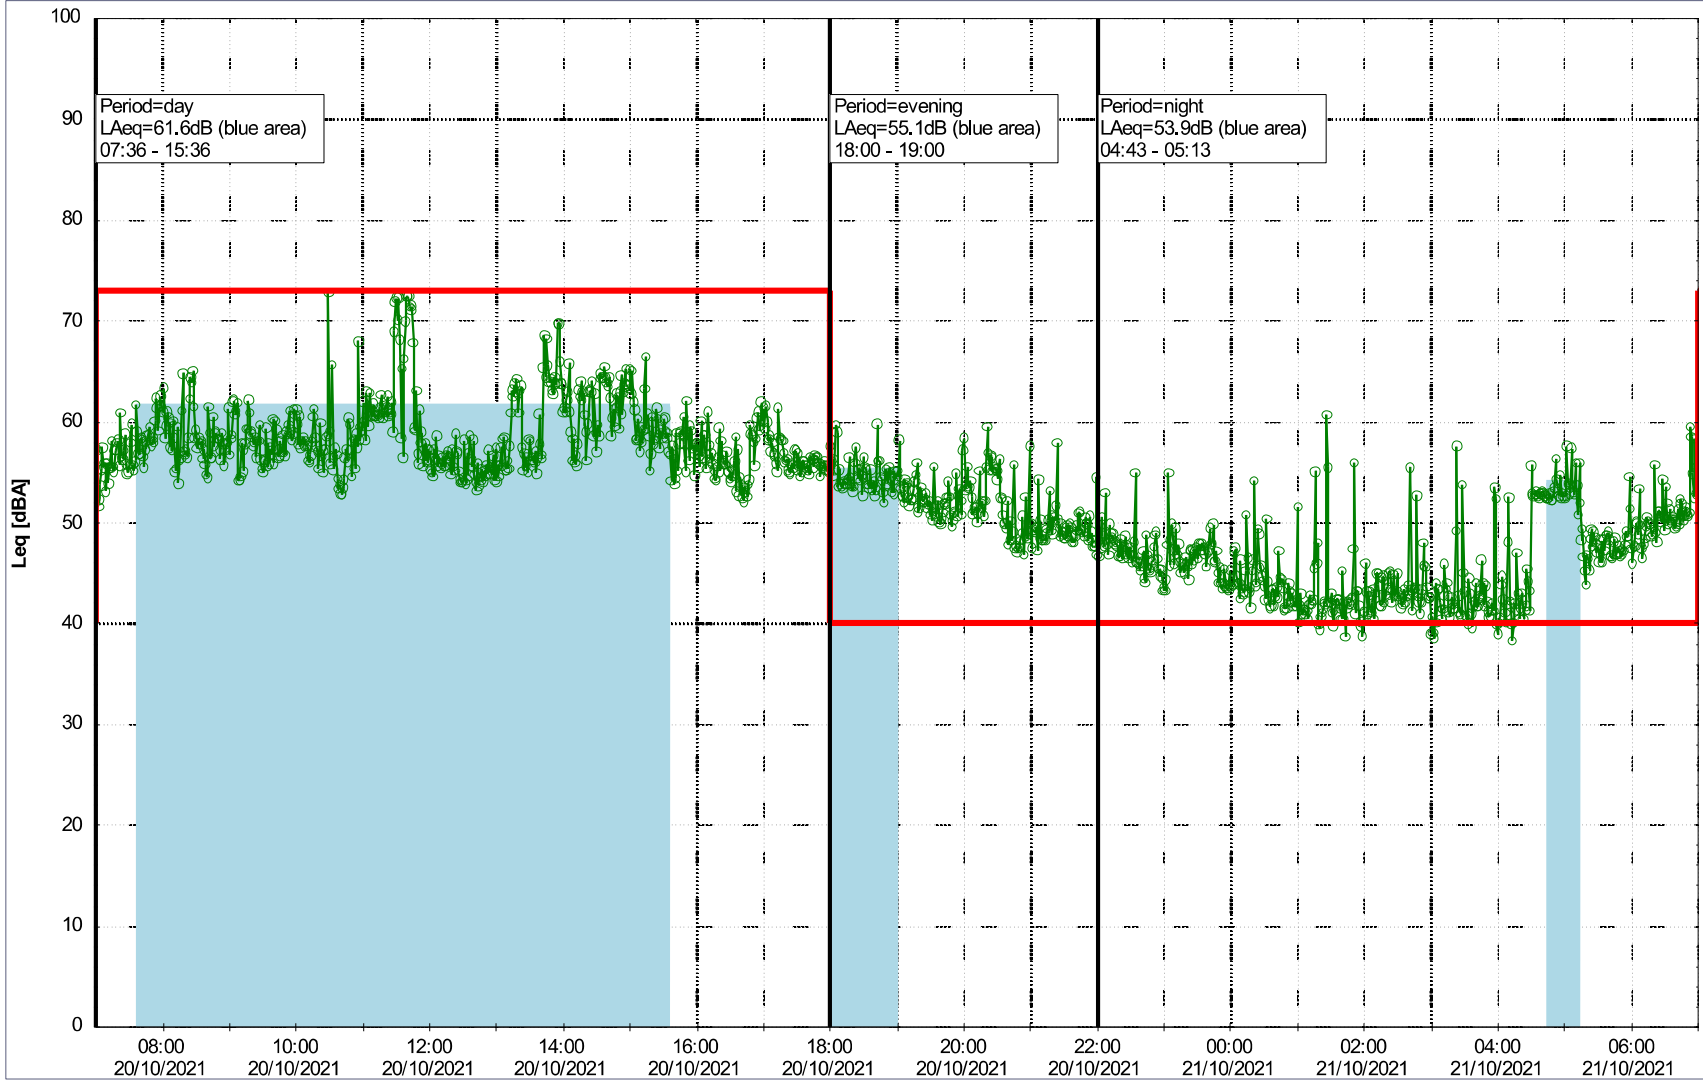

Plan View

Remarks

...

Noise Time Related Diagram

19/10/2021
20/10/2021

ooo NEL_NS01

Project: Kronos Sydhavnen
Construction: Ny Ellebjerg
Location: N-V

Plan View

Remarks

...

Noise Time Related Diagram

20/10/2021
21/10/2021

○○○ NEL_NS01

Project: Kronos Sydhavnen
Construction: Ny Ellebjerg
Location: N-V

Plan View

Remarks

Noise Time Related Diagram

22/10/2021
23/10/2021

○○○○ NEL_NS01

Project: Kronos Sydhavnen
Construction: Ny Ellebjerg
Location: N-V

Plan View

Remarks

...

Noise Time Related Diagram

23/10/2021
24/10/2021

○○○ NEL_NS01

Project: Kronos Sydhavnen
Construction: Ny Ellebjerg
Location: N-V

24/10/2021
25/10/2021

Plan View

Remarks

...

Noise Time Related Diagram