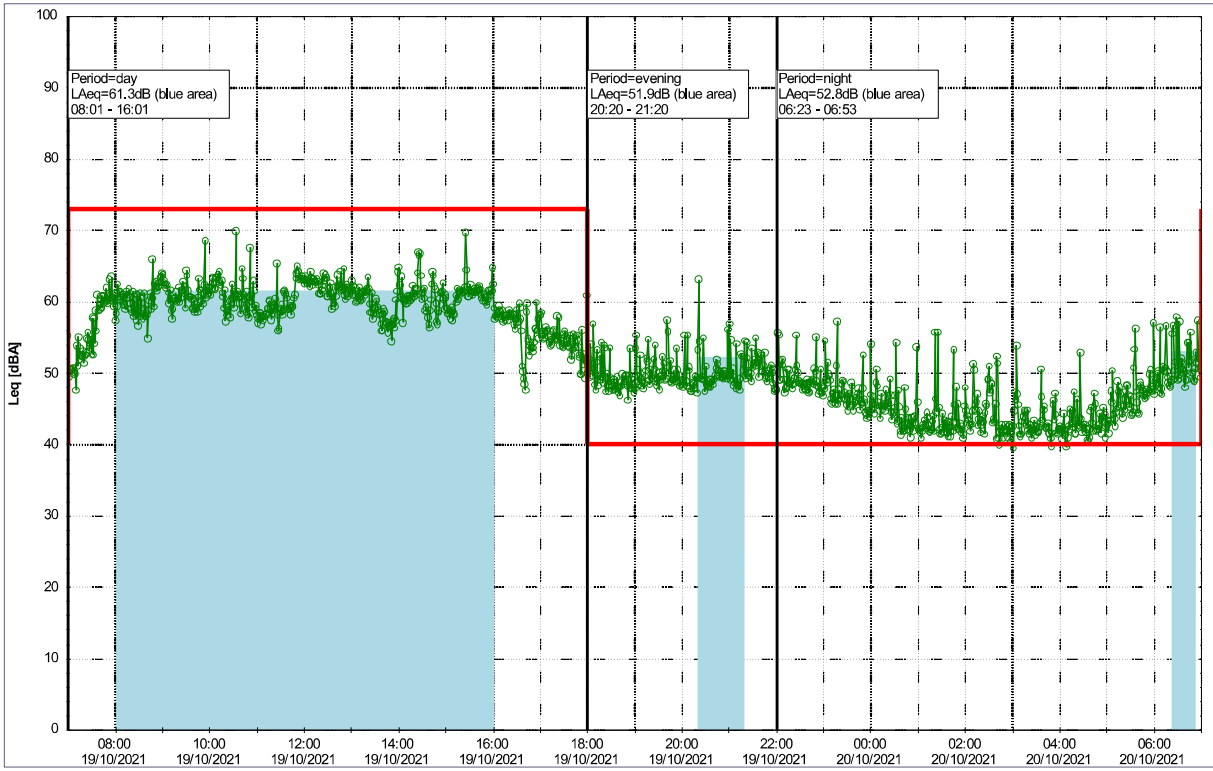

Plan View

Remarks

...

Noise Time Related Diagram

19/10/2021
20/10/2021

ooo NEL_NS01

Project: Kronos Sydhavnen
Construction: Ny Ellebjerg
Location: N-V

Plan View

Remarks

...

Noise Time Related Diagram

20/10/2021
21/10/2021

○○○ NEL_NS01

Project: Kronos Sydhavnen
Construction: Ny Ellebjerg
Location: N-V

Plan View

Remarks

Noise Time Related Diagram

22/10/2021
23/10/2021

○○○○ NEL_NS01

Project: Kronos Sydhavnen
Construction: Ny Ellebjerg
Location: N-V

Plan View

Remarks

...

Noise Time Related Diagram

23/10/2021
24/10/2021

○○○ NEL_NS01

Project: Kronos Sydhavnen
Construction: Ny Ellebjerg
Location: N-V

24/10/2021
25/10/2021

Plan View

Remarks

...

Noise Time Related Diagram