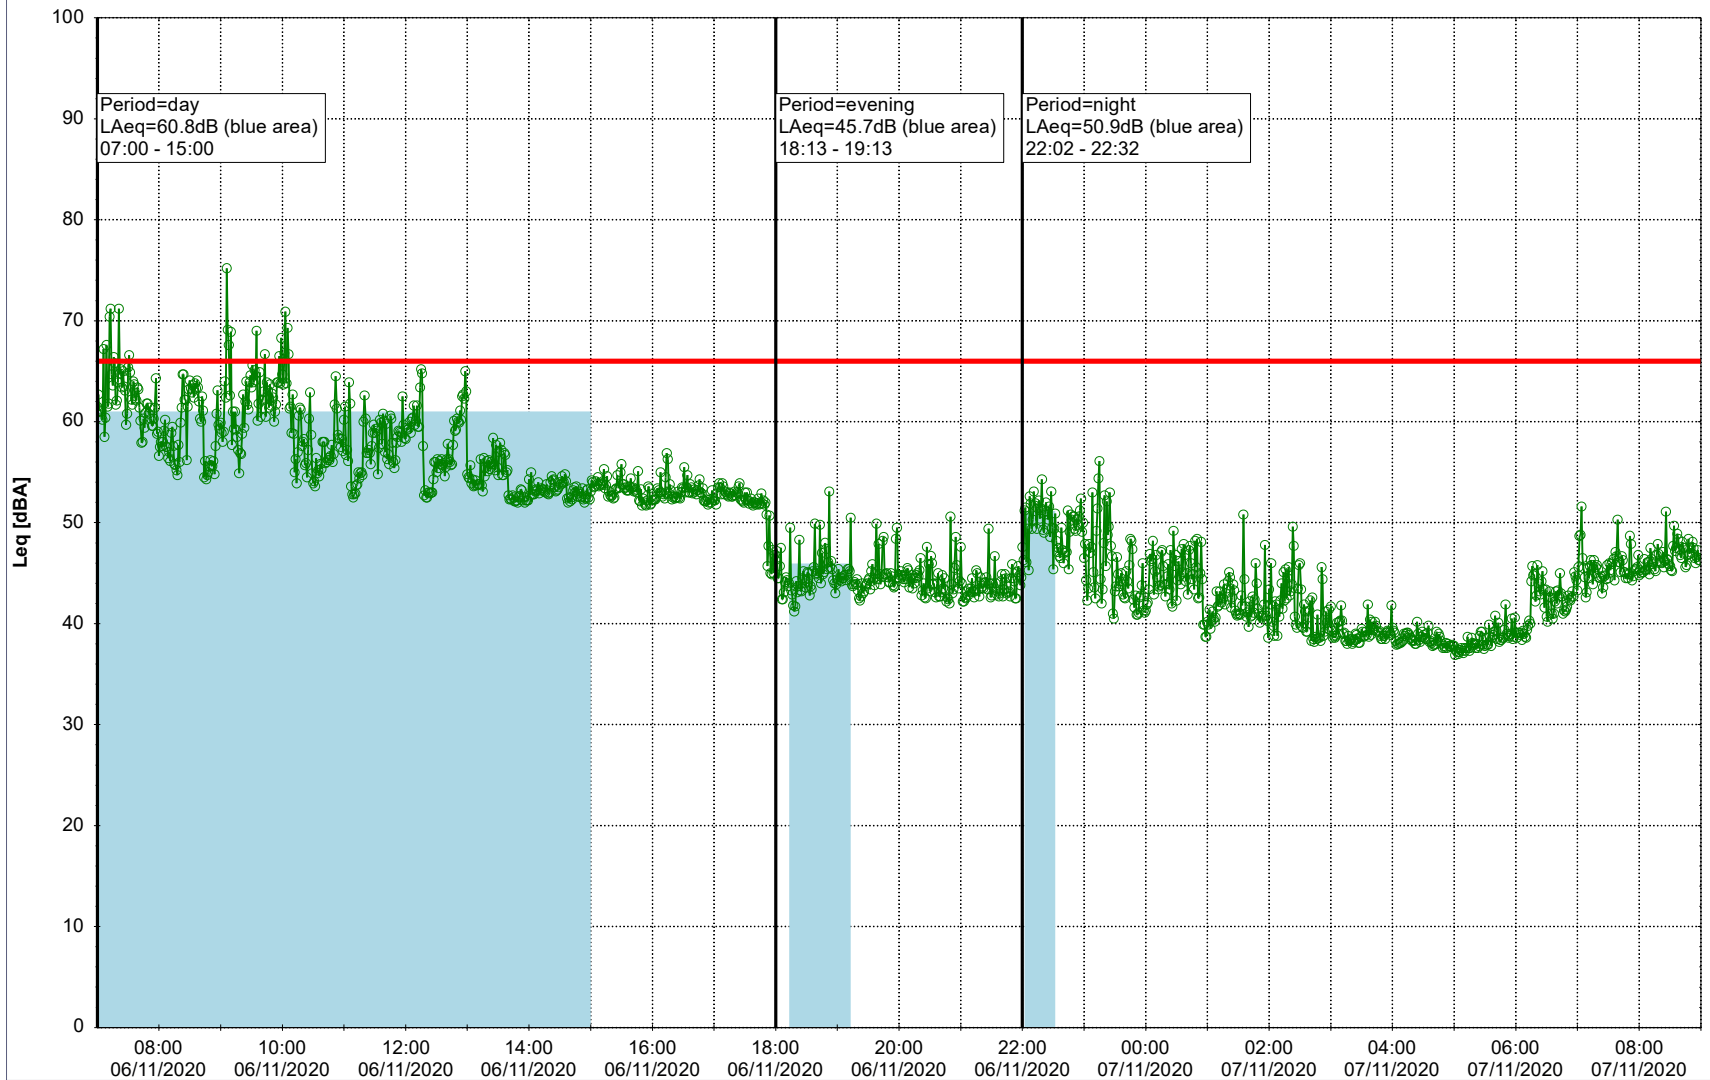

- Ørsted Værket

Noise Time Related Diagram

05/11/2020
06/11/2020

○○○ EBR-OVK_NS02

Project: Kronos Sydhavnen
Construction: Enghave Brygge
Location: N-V

Plan View

Remarks

- Ørsted Værket

Noise Time Related Diagram

06/11/2020
07/11/2020

○○○ EBR-OVK_NS02

Project: Kronos Sydhavnen
Construction: Enghave Brygge
Location: N-V

Plan View

Remarks

- Ørsted Værket

Noise Time Related Diagram

07/11/2020
08/11/2020

○○○○ EBR-OVK_NS02

Project: Kronos Sydhavnen
Construction: Enghave Brygge
Location: N-V

Plan View

Remarks

- Ørsted Værket

Noise Time Related Diagram

08/11/2020
09/11/2020