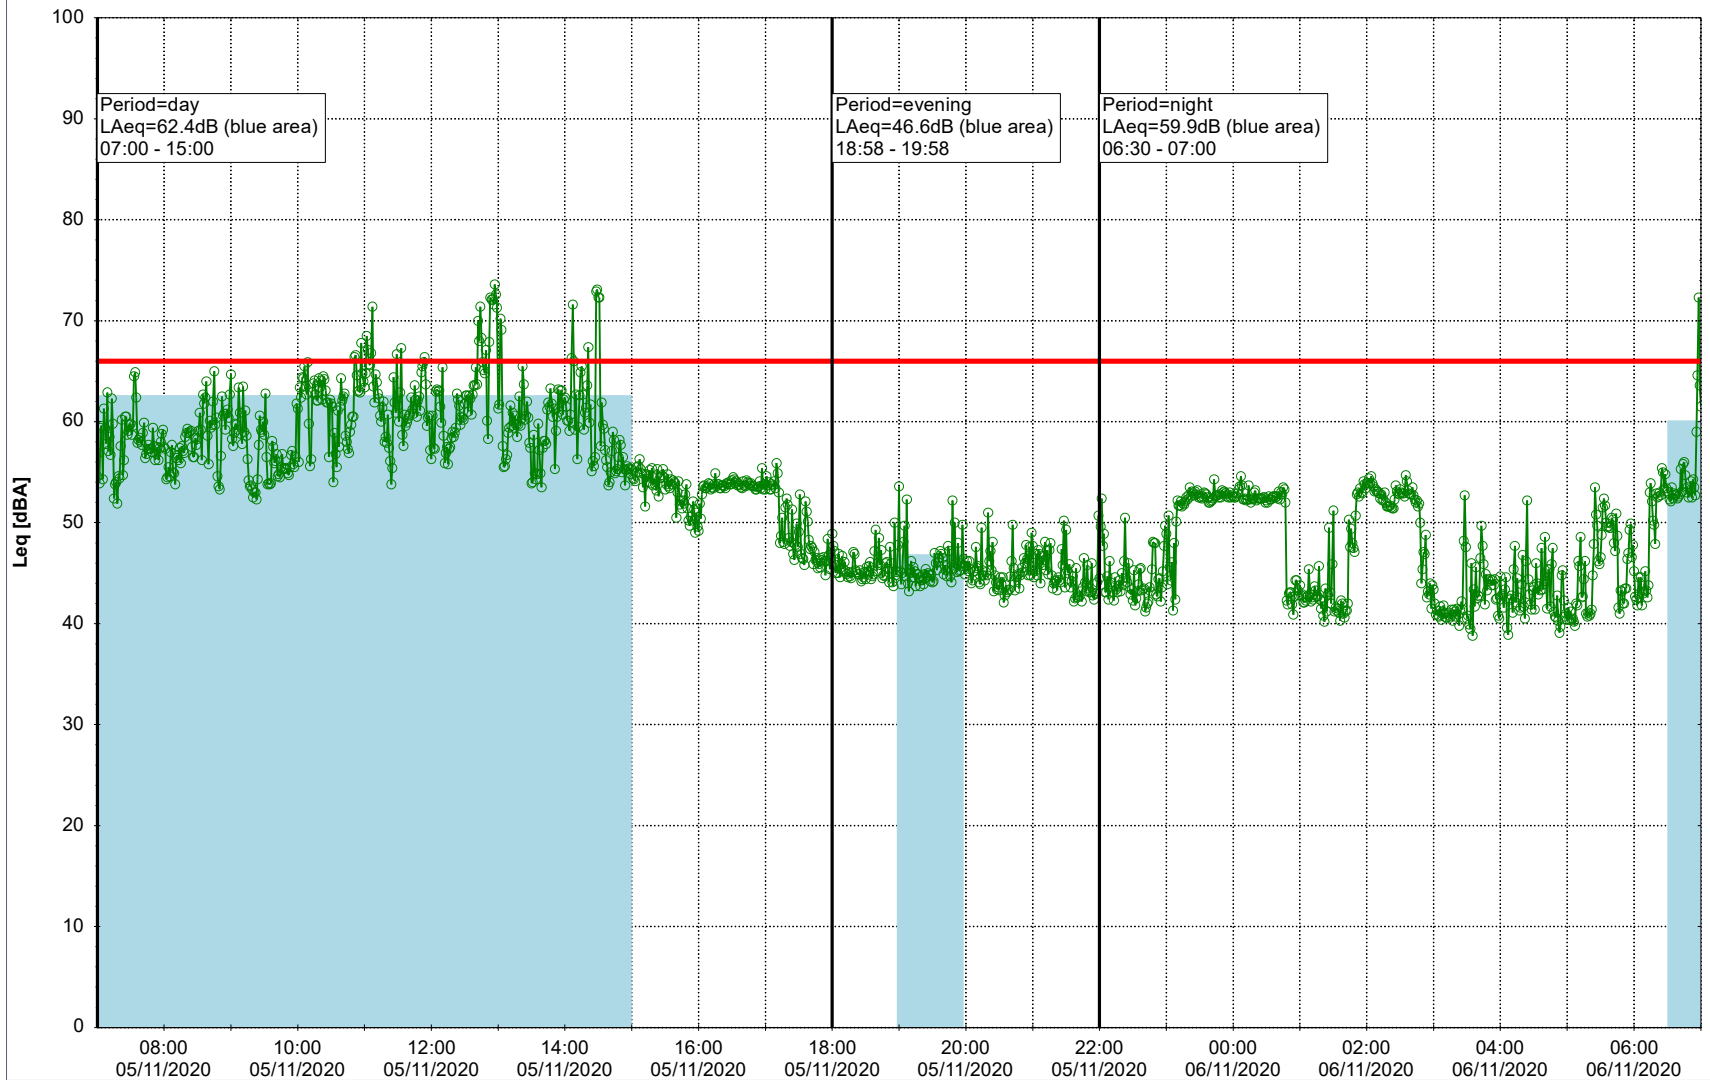

Remarks

- Ørsted Værket

Noise Time Related Diagram

04/11/2020
05/11/2020

○○○ EBR-OVK_NS02

Project: Kronos Sydhavnen
Construction: Enghave Brygge
Location: N-V

Plan View

Remarks

- Ørsted Værket

Noise Time Related Diagram

05/11/2020
06/11/2020

○○○ EBR-OVK_NS02

Project: Kronos Sydhavnen
Construction: Enghave Brygge
Location: N-V

Plan View

Remarks

- Ørsted Værket

Noise Time Related Diagram

06/11/2020
07/11/2020

○○○ EBR-OVK_NS02

Project: Kronos Sydhavnen
Construction: Enghave Brygge
Location: N-V

Plan View

Remarks

- Ørsted Værket

Noise Time Related Diagram

07/11/2020
08/11/2020

○○○○ EBR-OVK_NS02

Project: Kronos Sydhavnen
Construction: Enghave Brygge
Location: N-V

Plan View

Remarks

- Ørsted Værket

Noise Time Related Diagram

08/11/2020
09/11/2020