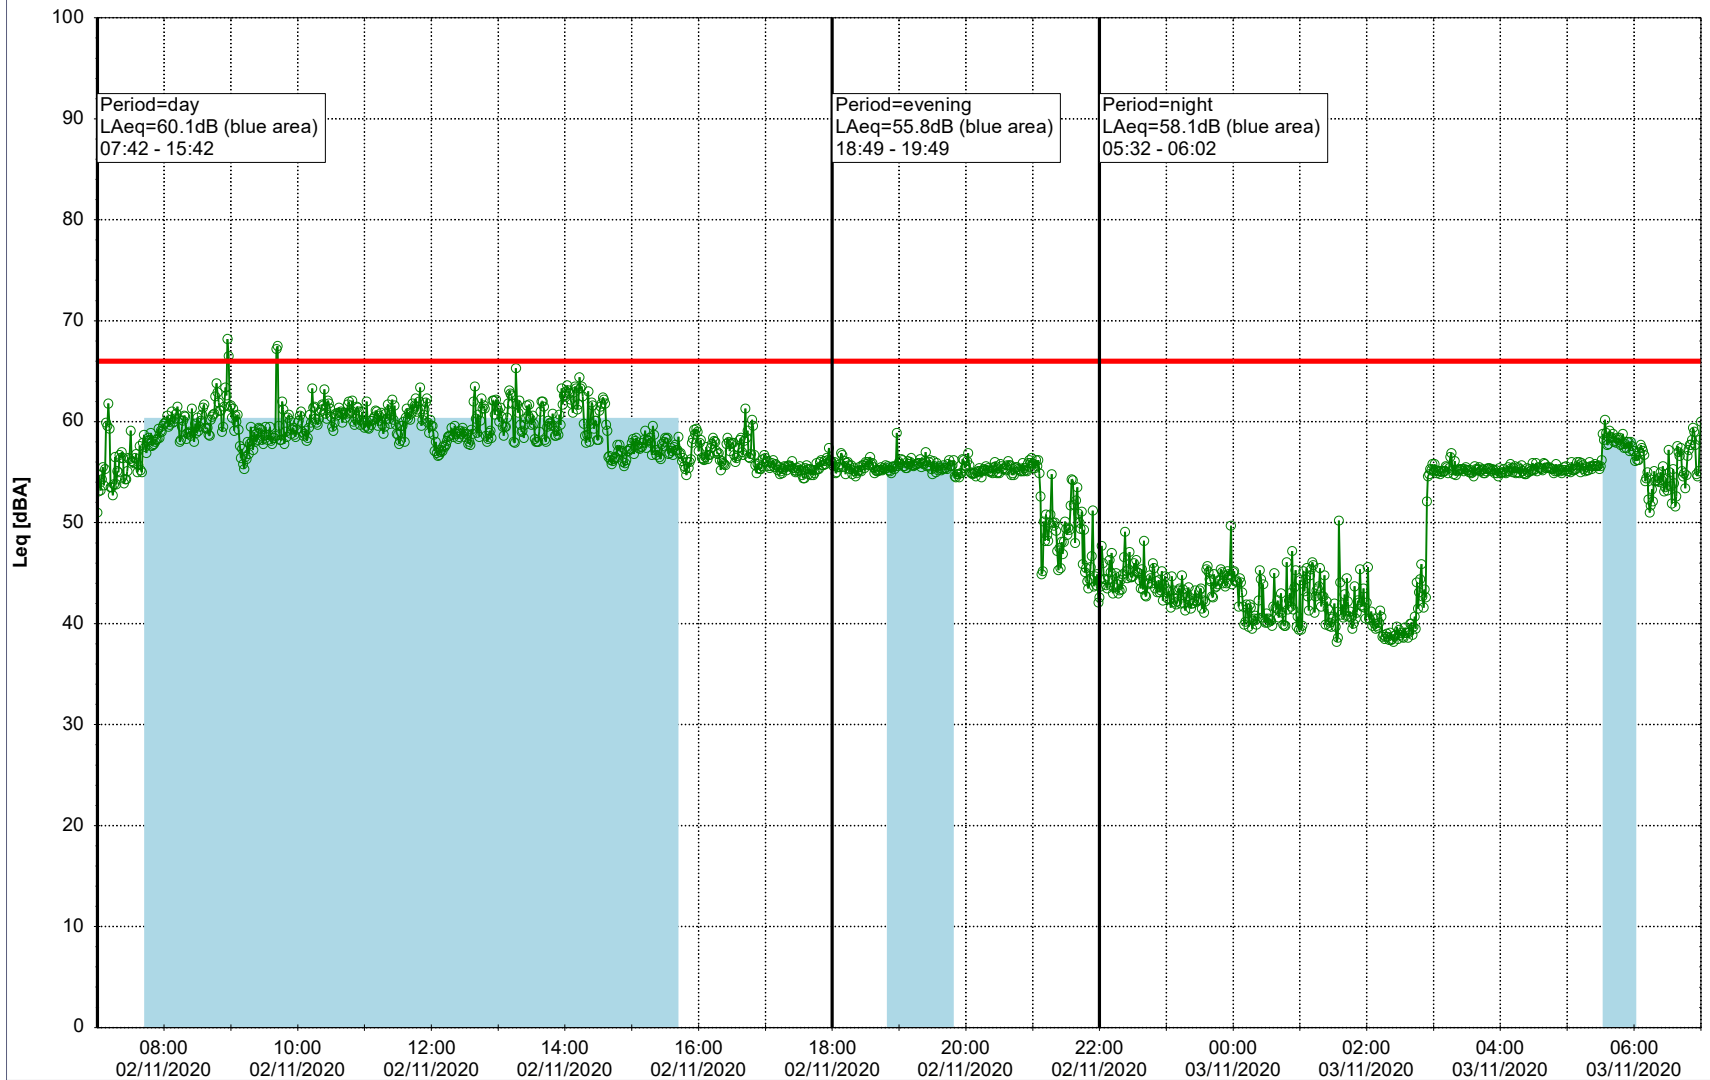

Project: Kronos Sydhavnen
Construction: Enghave Brygge
Location: N-V

Plan View

Remarks

- Ørsted Værket

Noise Time Related Diagram

02/11/2020
03/11/2020

○○○ EBR-OVK_NS02