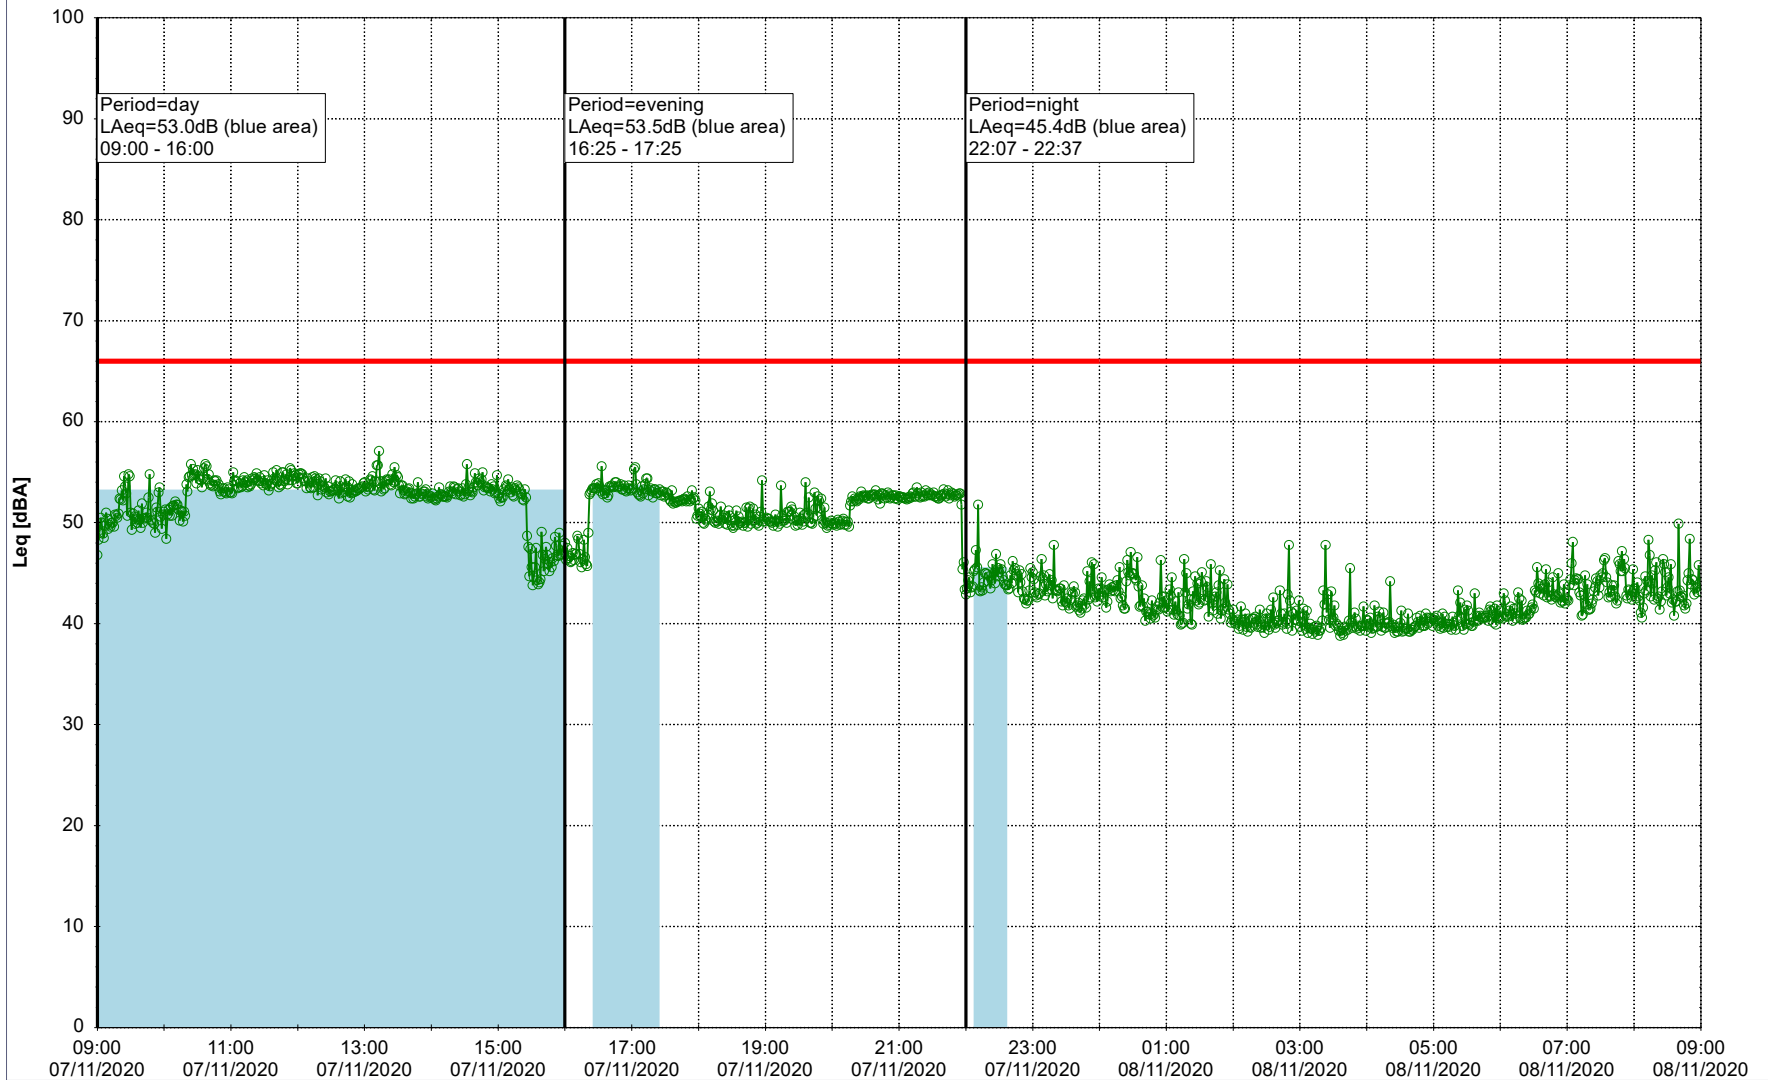

- Ørsted Værket

Noise Time Related Diagram

05/11/2020
06/11/2020

○○○ EBR-OVK_NS02

Project: Kronos Sydhavnen
Construction: Enghave Brygge
Location: N-V

Plan View

Remarks

- Ørsted Værket

Noise Time Related Diagram

06/11/2020
07/11/2020

○○○ EBR-OVK_NS02

Project: Kronos Sydhavnen
Construction: Enghave Brygge
Location: N-V

Plan View

Remarks

- Ørsted Værket

Noise Time Related Diagram

07/11/2020
08/11/2020

○○○○ EBR-OVK_NS02

Project: Kronos Sydhavnen
Construction: Enghave Brygge
Location: N-V

Plan View

Remarks

- Ørsted Værket

Noise Time Related Diagram

08/11/2020
09/11/2020