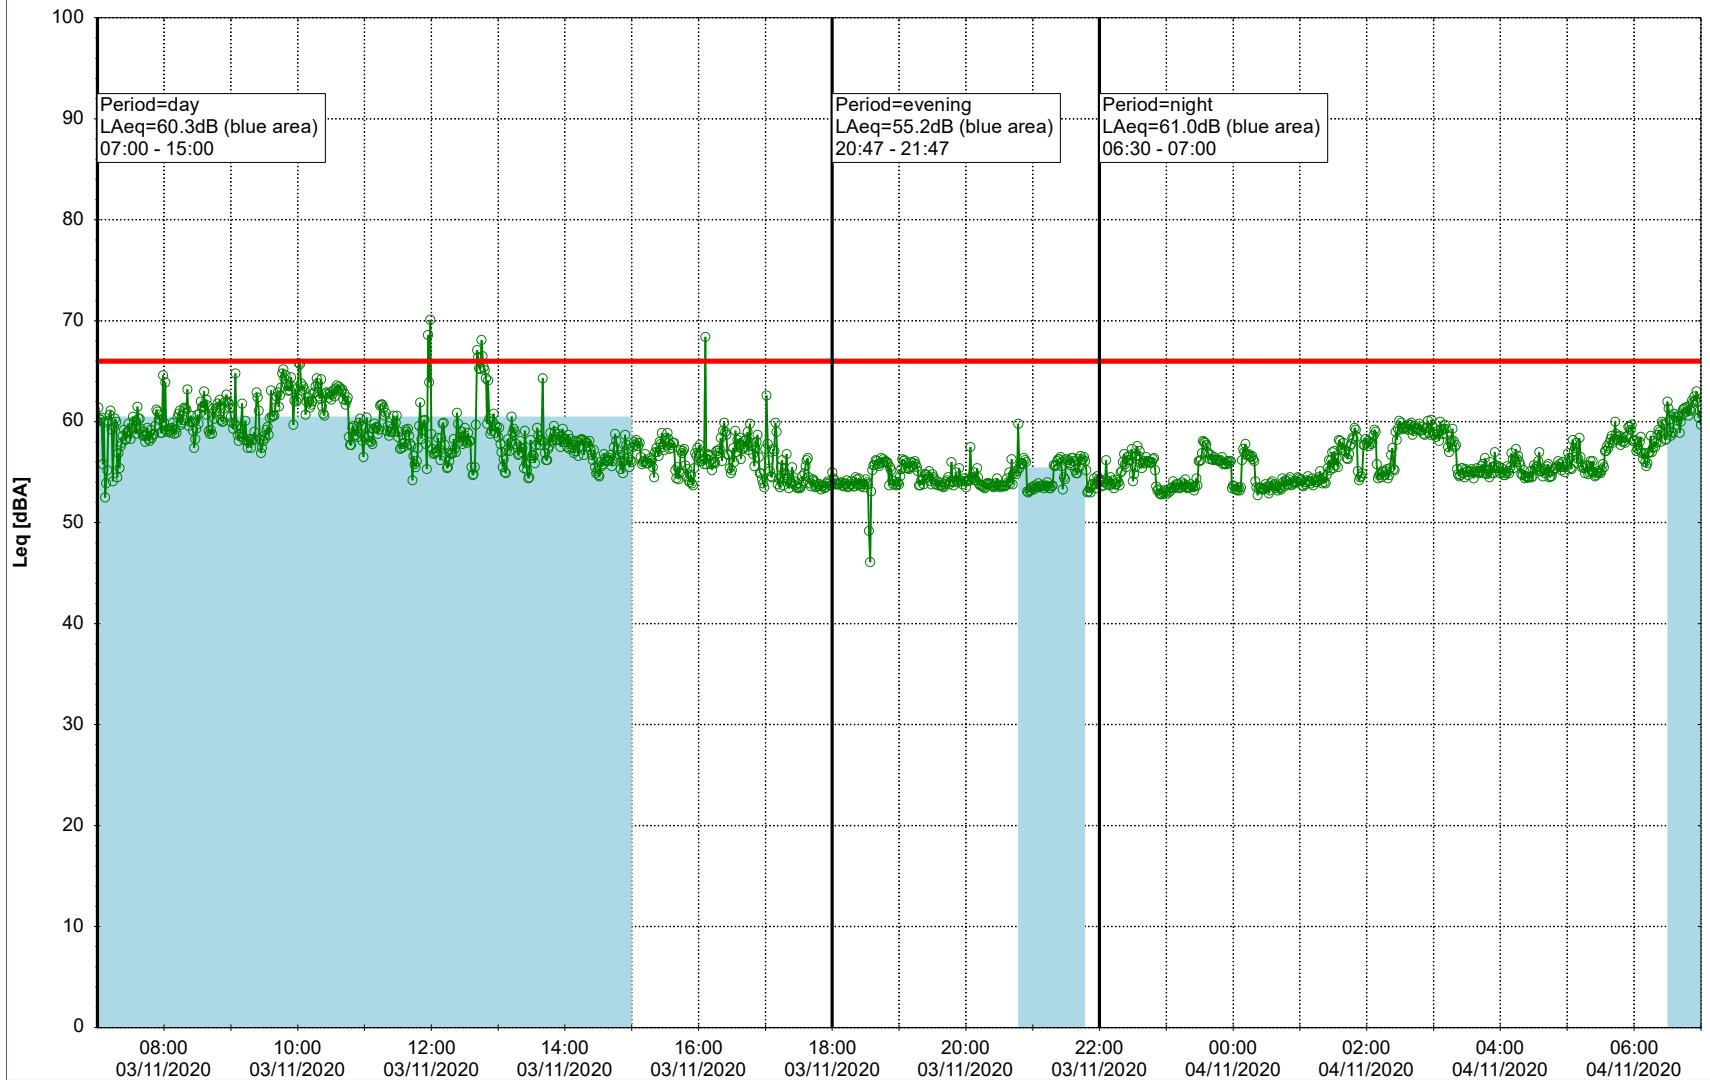

Plan View

Remarks

- Ørsted Værket

Noise Time Related Diagram

03/11/2020
04/11/2020

○○○ EBR-OVK_NS02

Project: Kronos Sydhavnen
Construction: Enghave Brygge
Location: N-V

Plan View

Remarks

- Ørsted Værket

Noise Time Related Diagram

04/11/2020
05/11/2020

○○○ EBR-OVK_NS02

Project: Kronos Sydhavnen
Construction: Enghave Brygge
Location: N-V

Plan View

Remarks

- Ørsted Værket

Noise Time Related Diagram

05/11/2020
06/11/2020

○○○ EBR-OVK_NS02

Project: Kronos Sydhavnen
Construction: Enghave Brygge
Location: N-V

Plan View

Remarks

- Ørsted Værket