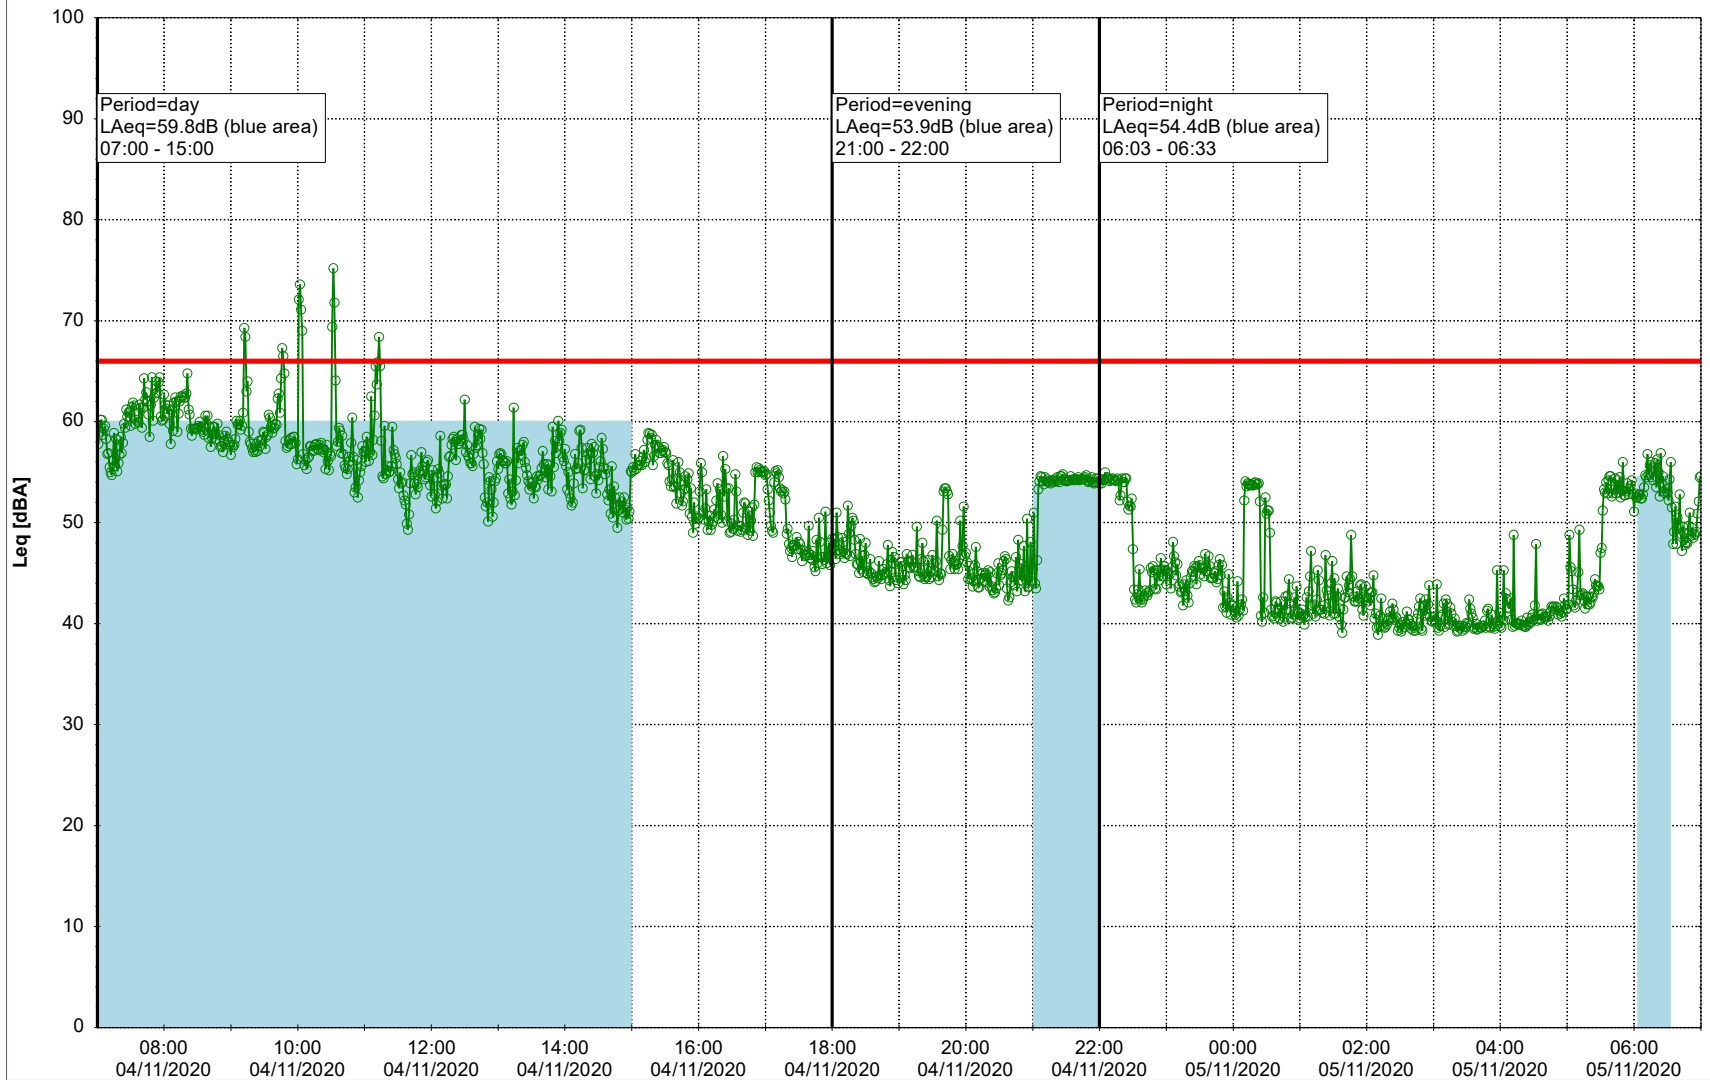

Plan View

Remarks

- Ørsted Værket

Noise Time Related Diagram

03/11/2020
04/11/2020

○○○ EBR-OVK_NS02

Project: Kronos Sydhavnen
Construction: Enghave Brygge
Location: N-V

Plan View

Remarks

- Ørsted Værket

Noise Time Related Diagram

04/11/2020
05/11/2020

○○○ EBR-OVK_NS02

Project: Kronos Sydhavnen
Construction: Enghave Brygge
Location: N-V

Plan View

Remarks

- Ørsted Værket

Noise Time Related Diagram

05/11/2020
06/11/2020

○○○ EBR-OVK_NS02

Project: Kronos Sydhavnen
Construction: Enghave Brygge
Location: N-V

Plan View

Remarks

- Ørsted Værket