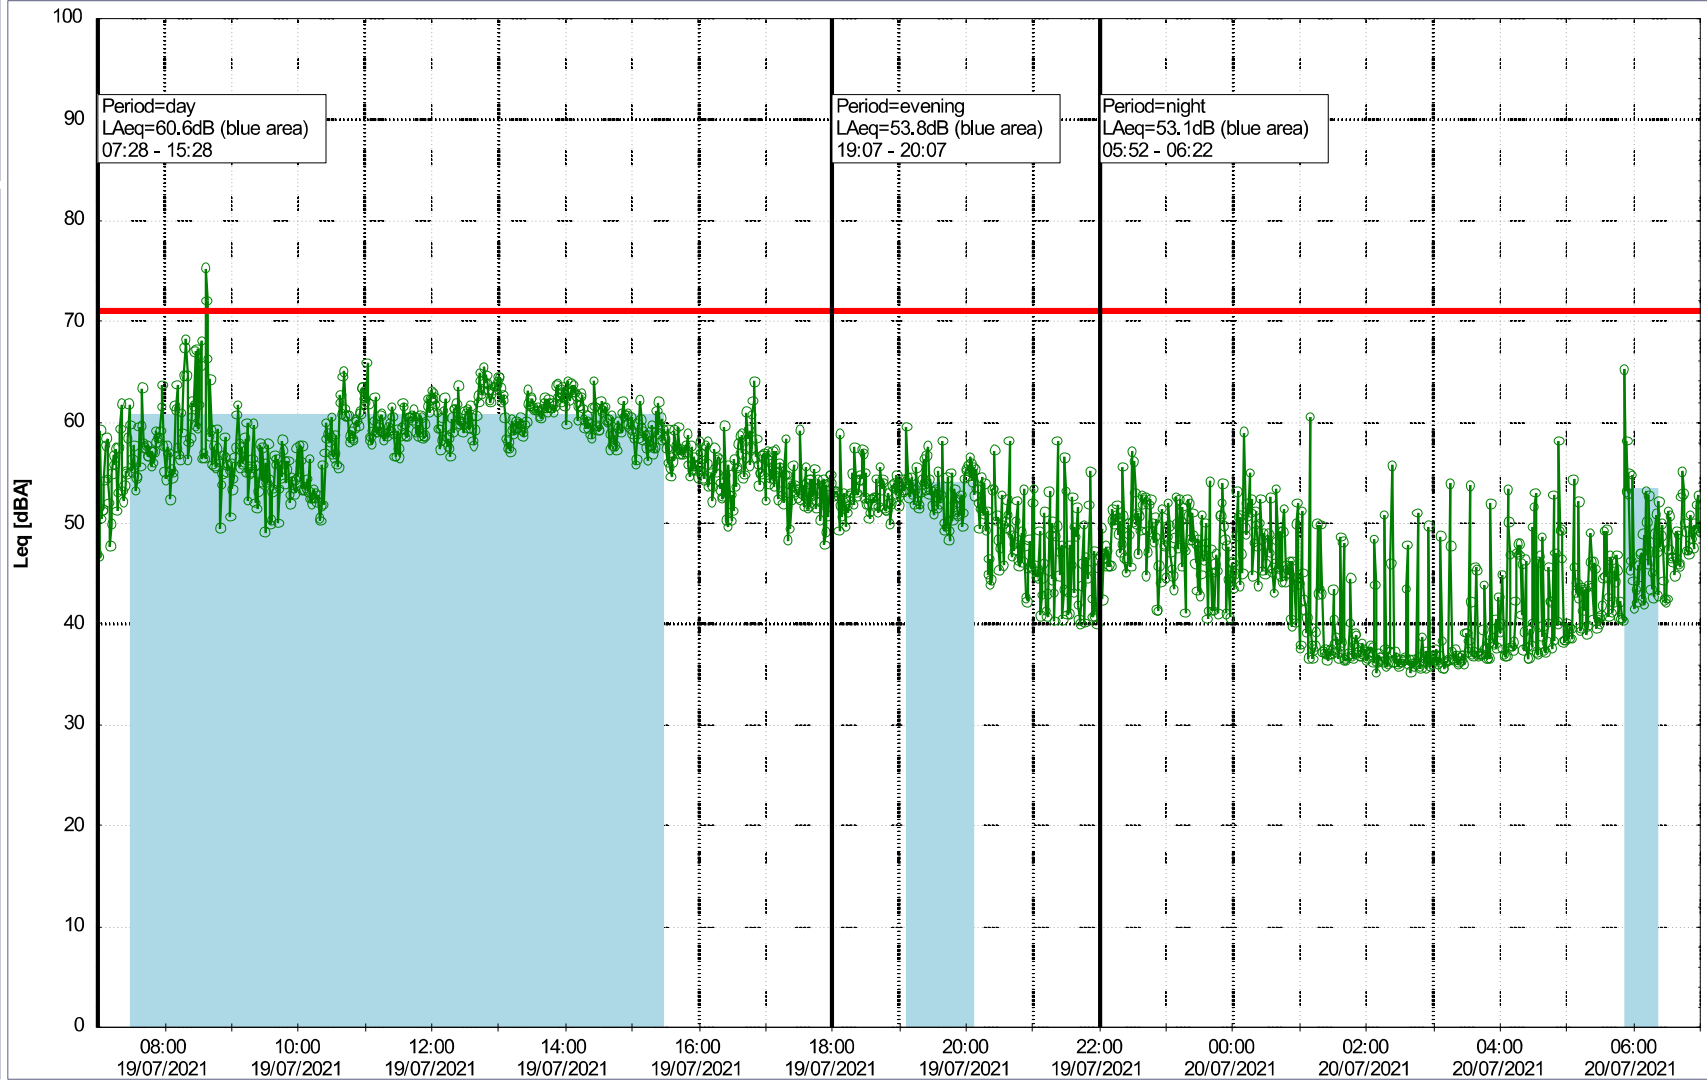

Project: Kronos Sydhavnen
Construction: Ny Ellebjerg
Location: N-V

Plan View

Remarks

...

Noise Time Related Diagram

19/07/2021
20/07/2021

○○○○ NEL_NS01

Project: Kronos Sydhavnen
Construction: Ny Ellebjerg
Location: N-V

Plan View

Remarks

...

Noise Time Related Diagram

20/07/2021
21/07/2021

ooo NEL_NS01

Project: Kronos Sydhavnen
Construction: Ny Ellebjerg
Location: N-V

Plan View

○○○○ NEL_NS01

Project: Kronos Sydhavnen
Construction: Ny Ellebjerg
Location: N-V

Plan View

Remarks

...

Noise Time Related Diagram

24/07/2021
25/07/2021

ooo NEL_NS01

Project: Kronos Sydhavnen
Construction: Ny Ellebjerg
Location: N-V

Plan View

Remarks

Noise Time Related Diagram

25/07/2021
26/07/2021

○○○○ NEL_NS01