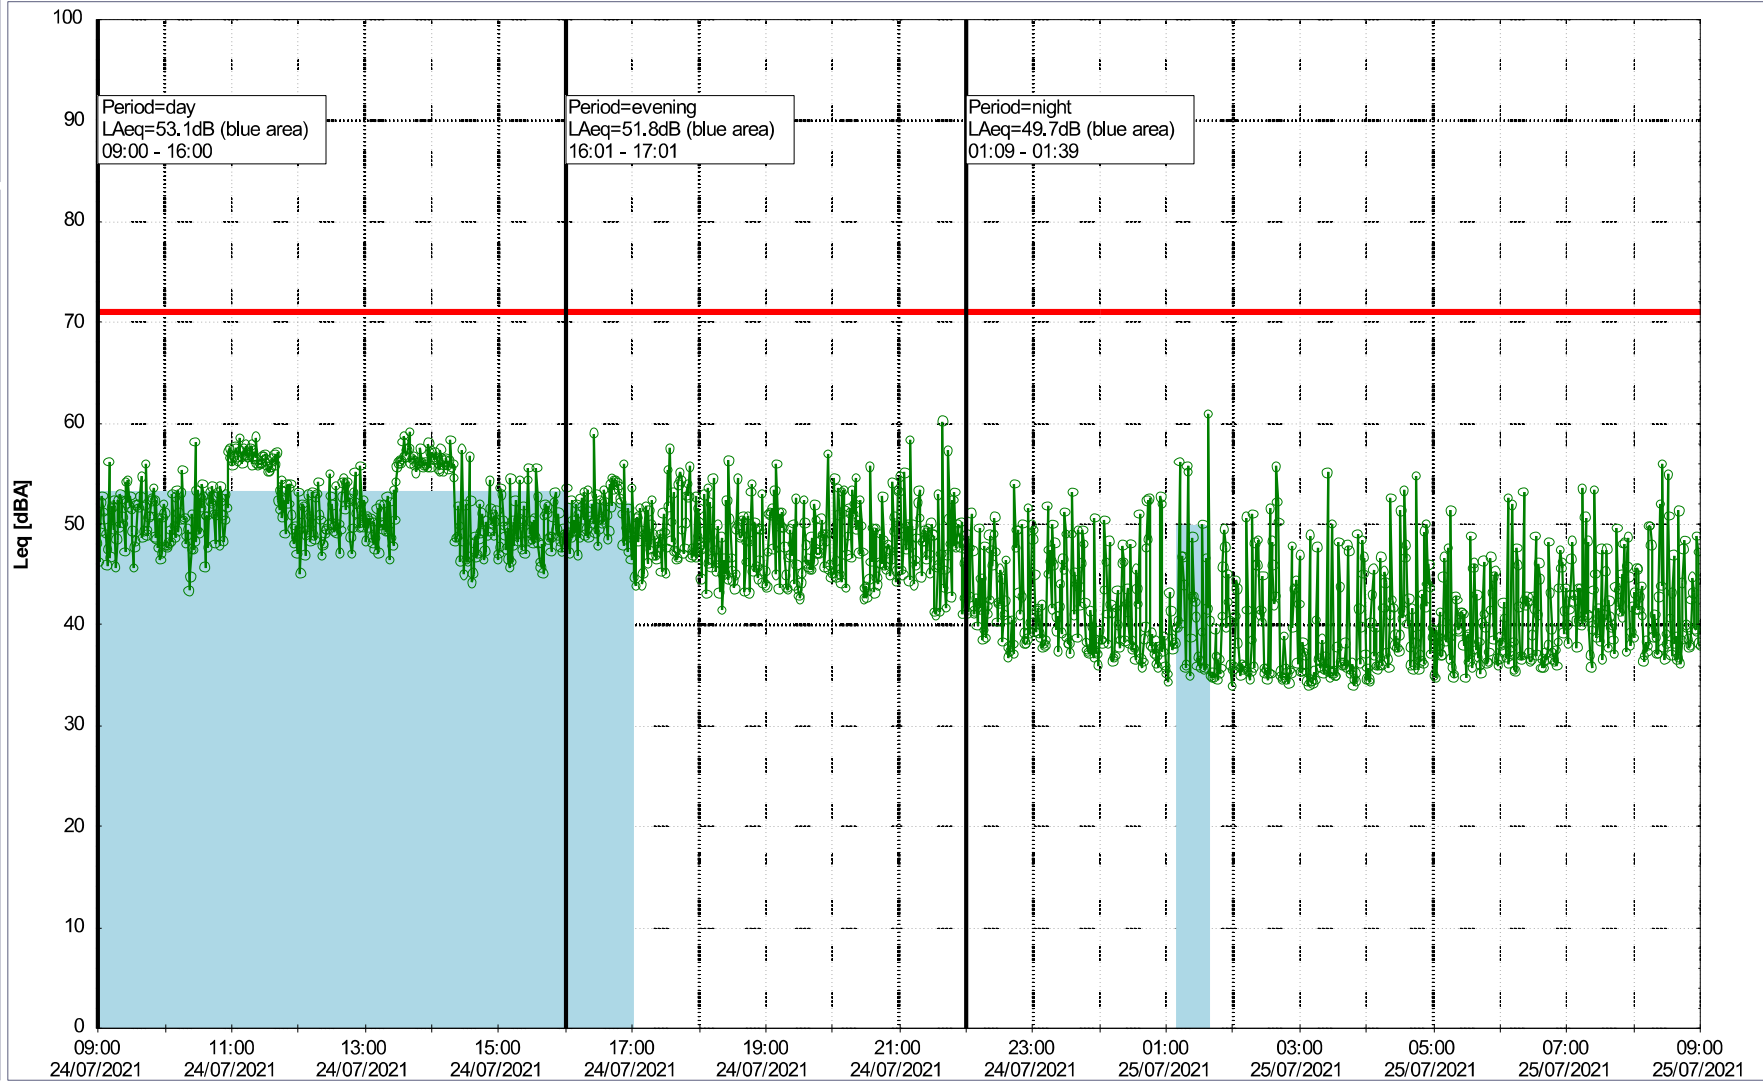

Noise Time Related Diagram

22/07/2021
23/07/2021

○○○ NEL_NS01

Project: Kronos Sydhavnen
Construction: Ny Ellebjerg
Location: N-V

Plan View

Remarks

Noise Time Related Diagram

23/07/2021
24/07/2021

○○○○ NEL_NS01

Project: Kronos Sydhavnen
Construction: Ny Ellebjerg
Location: N-V

Plan View

Remarks

...

Noise Time Related Diagram

24/07/2021
25/07/2021

ooo NEL_NS01

Project: Kronos Sydhavnen
Construction: Ny Ellebjerg
Location: N-V

Plan View

Remarks

Noise Time Related Diagram

25/07/2021
26/07/2021

○○○○ NEL_NS01