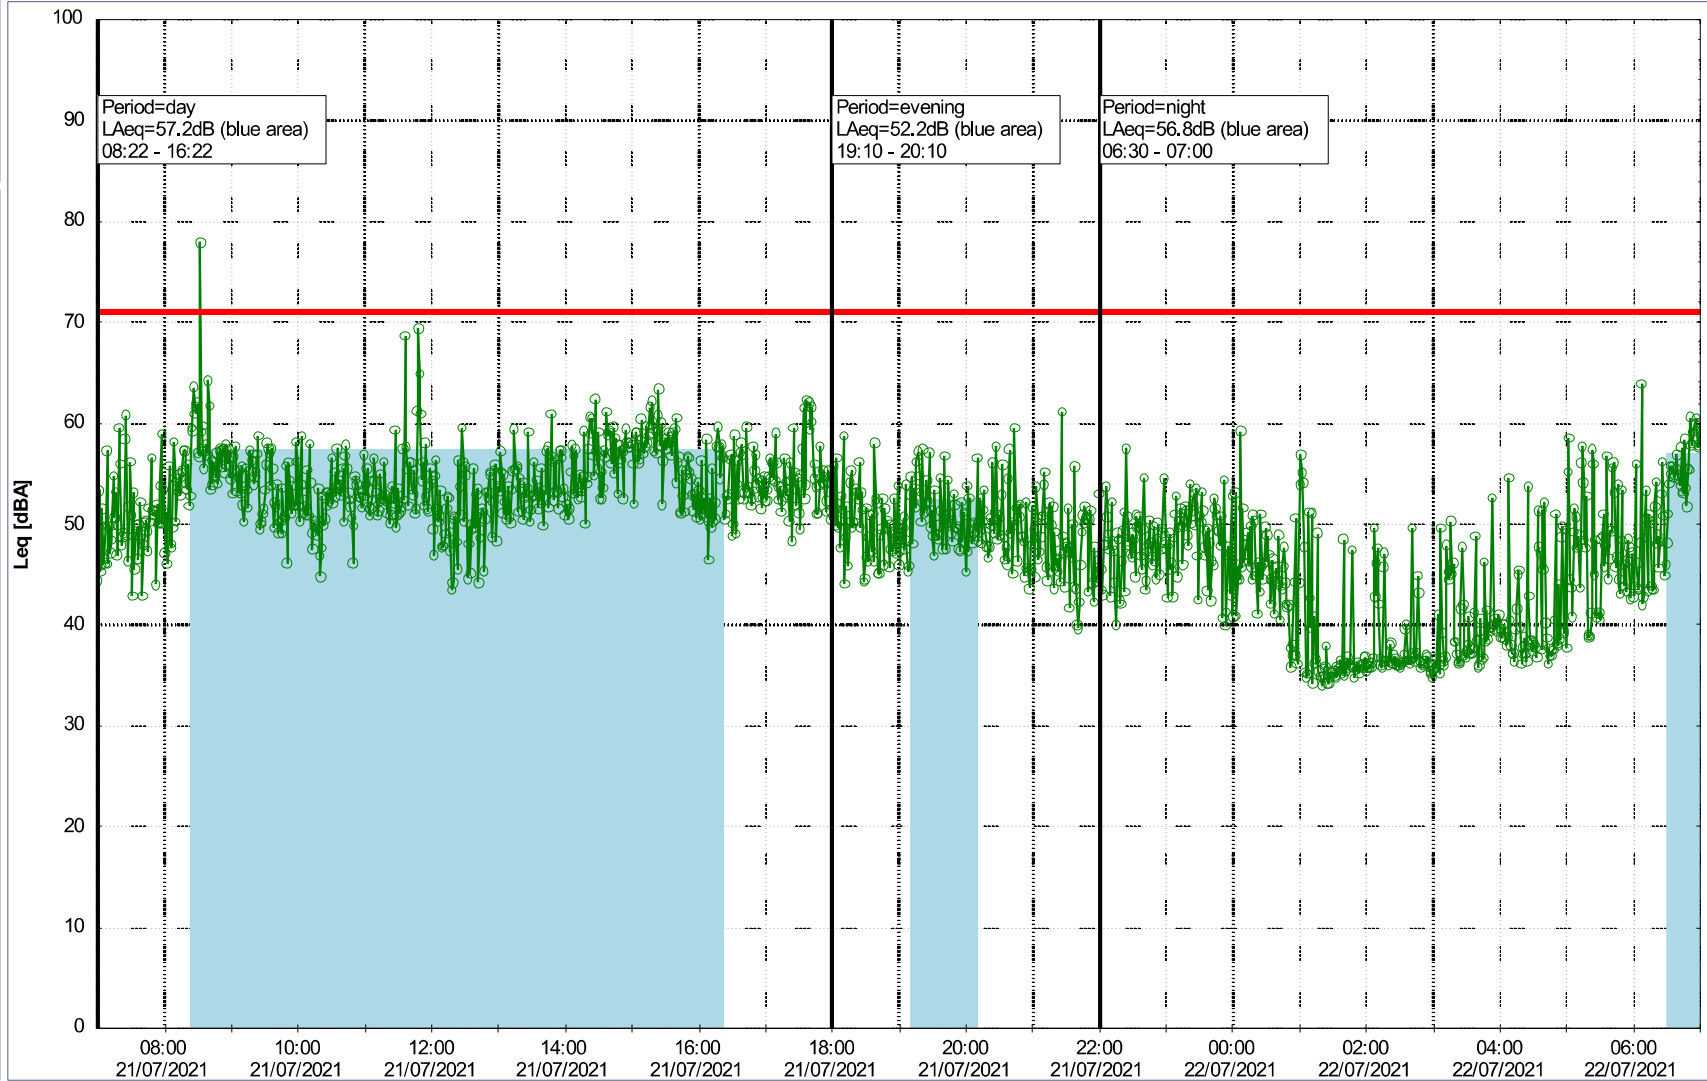

Noise Time Related Diagram

21/07/2021
22/07/2021

○○○○ NEL_NS01