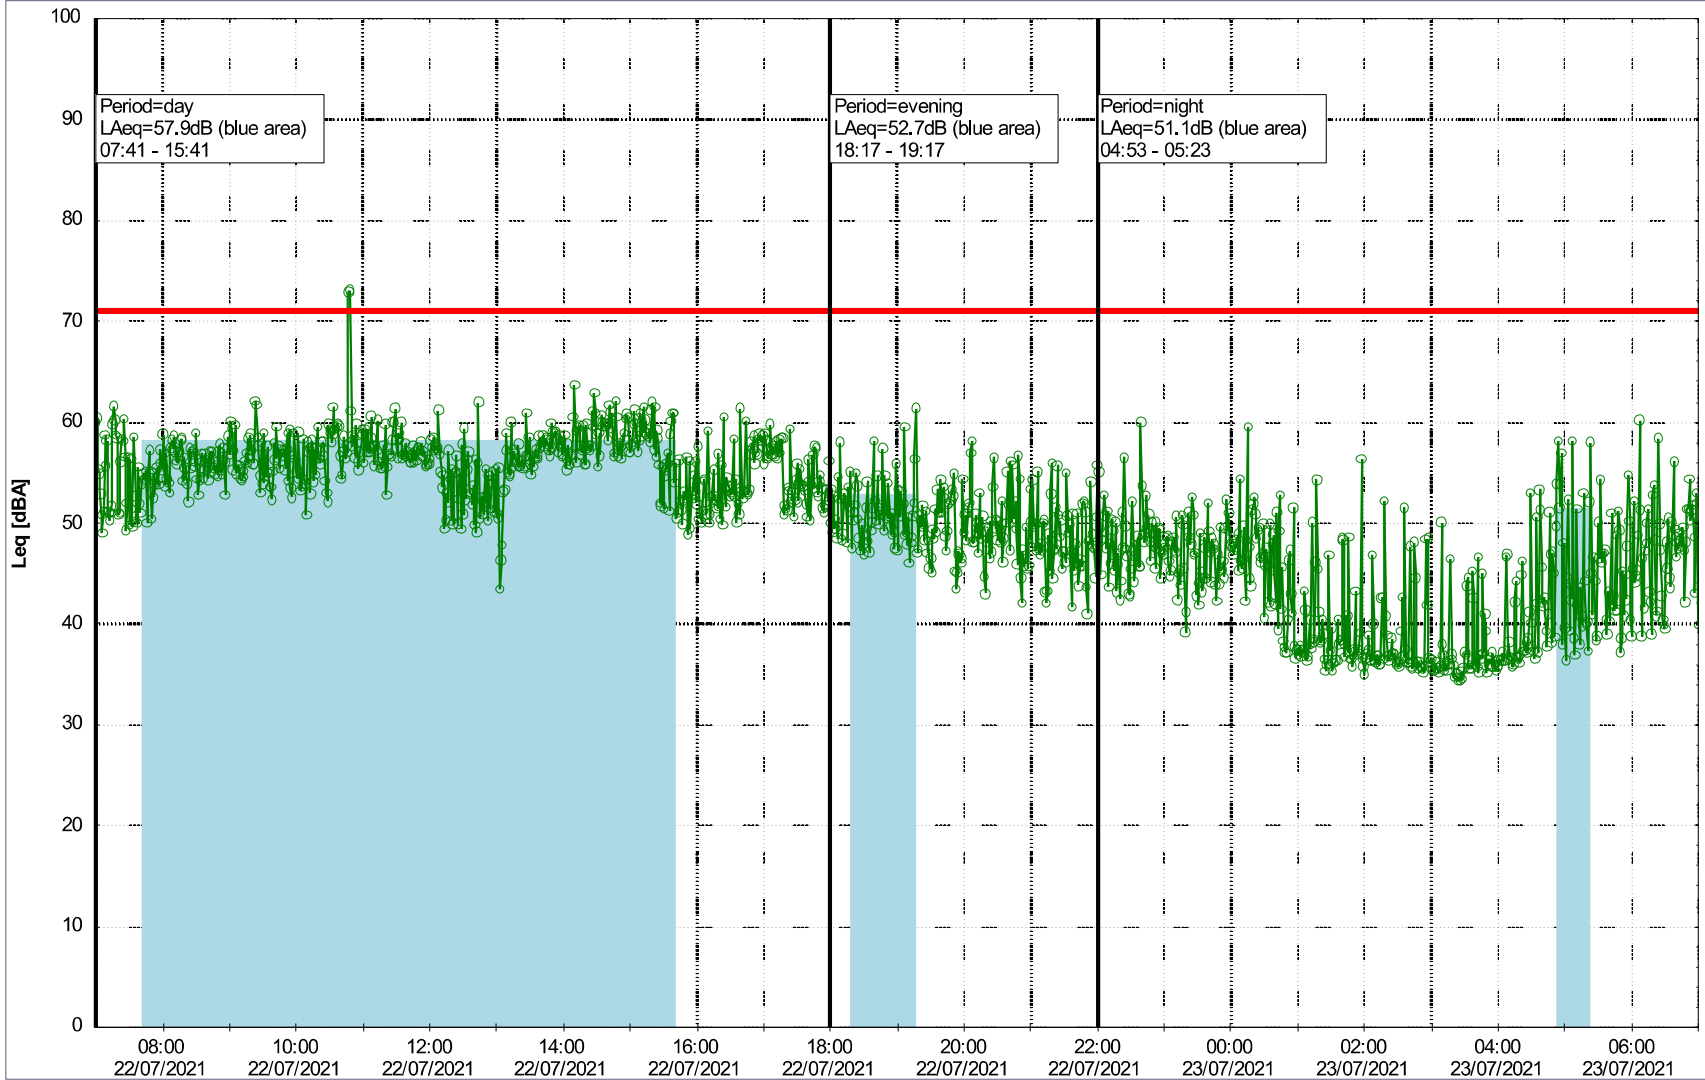

Remarks

...

Noise Time Related Diagram

21/07/2021
22/07/2021

○○○○ NEL_NS01

Project: Kronos Sydhavnen
Construction: Ny Ellebjerg
Location: N-V

Plan View

Remarks

Noise Time Related Diagram

22/07/2021
23/07/2021

○○○ NEL_NS01

Project: Kronos Sydhavnen
Construction: Ny Ellebjerg
Location: N-V

Plan View

Remarks

Noise Time Related Diagram

23/07/2021
24/07/2021

○○○○ NEL_NS01

Project: Kronos Sydhavnen
Construction: Ny Ellebjerg
Location: N-V

Plan View

Remarks

...

Noise Time Related Diagram

24/07/2021
25/07/2021

ooo NEL_NS01

Project: Kronos Sydhavnen
Construction: Ny Ellebjerg
Location: N-V

Plan View

Remarks

Noise Time Related Diagram

25/07/2021
26/07/2021

○○○○ NEL_NS01