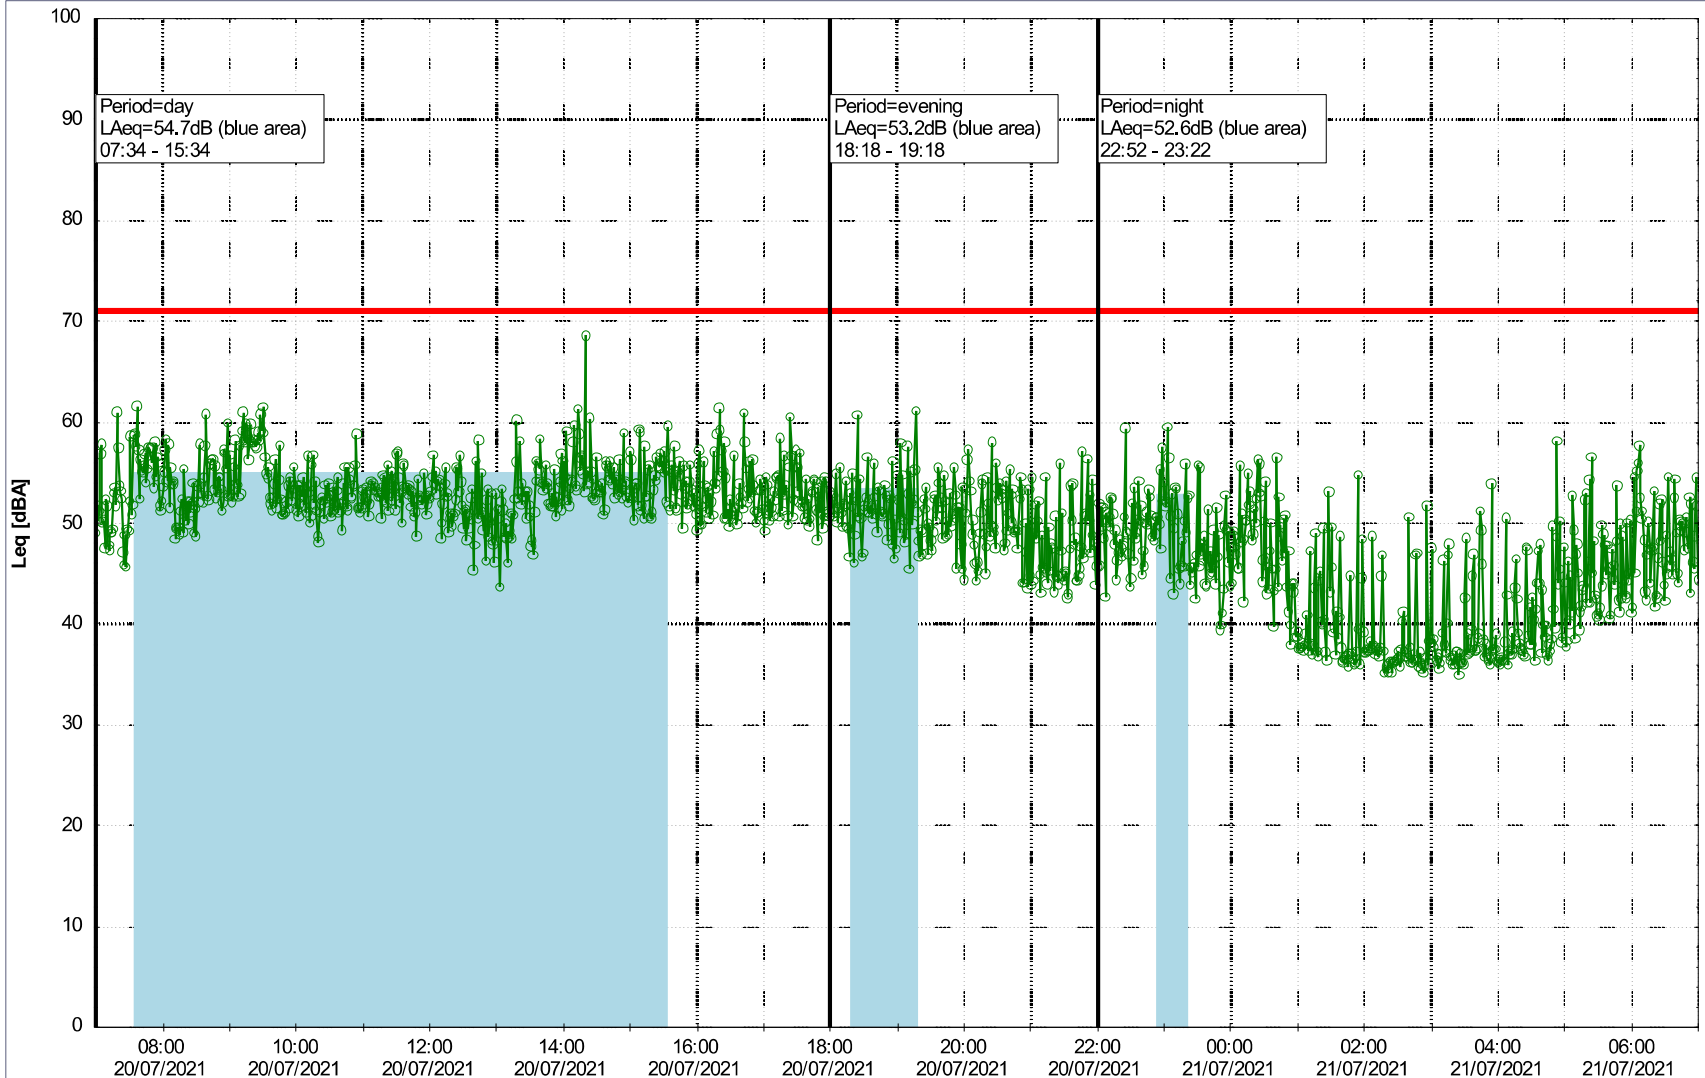

Plan View

Remarks

...

Noise Time Related Diagram

20/07/2021
21/07/2021

ooo NEL_NS01

Project: Kronos Sydhavnen
Construction: Ny Ellebjerg
Location: N-V

Plan View

Noise Time Related Diagram

22/07/2021
23/07/2021

○○○ NEL_NS01

Project: Kronos Sydhavnen
Construction: Ny Ellebjerg
Location: N-V

Plan View

Remarks

Noise Time Related Diagram

23/07/2021
24/07/2021

○○○○ NEL_NS01

Project: Kronos Sydhavnen
Construction: Ny Ellebjerg
Location: N-V

Plan View

Remarks

...

Noise Time Related Diagram

24/07/2021
25/07/2021

ooo NEL_NS01

Project: Kronos Sydhavnen
Construction: Ny Ellebjerg
Location: N-V

Plan View

Remarks

Noise Time Related Diagram

25/07/2021
26/07/2021

○○○○ NEL_NS01