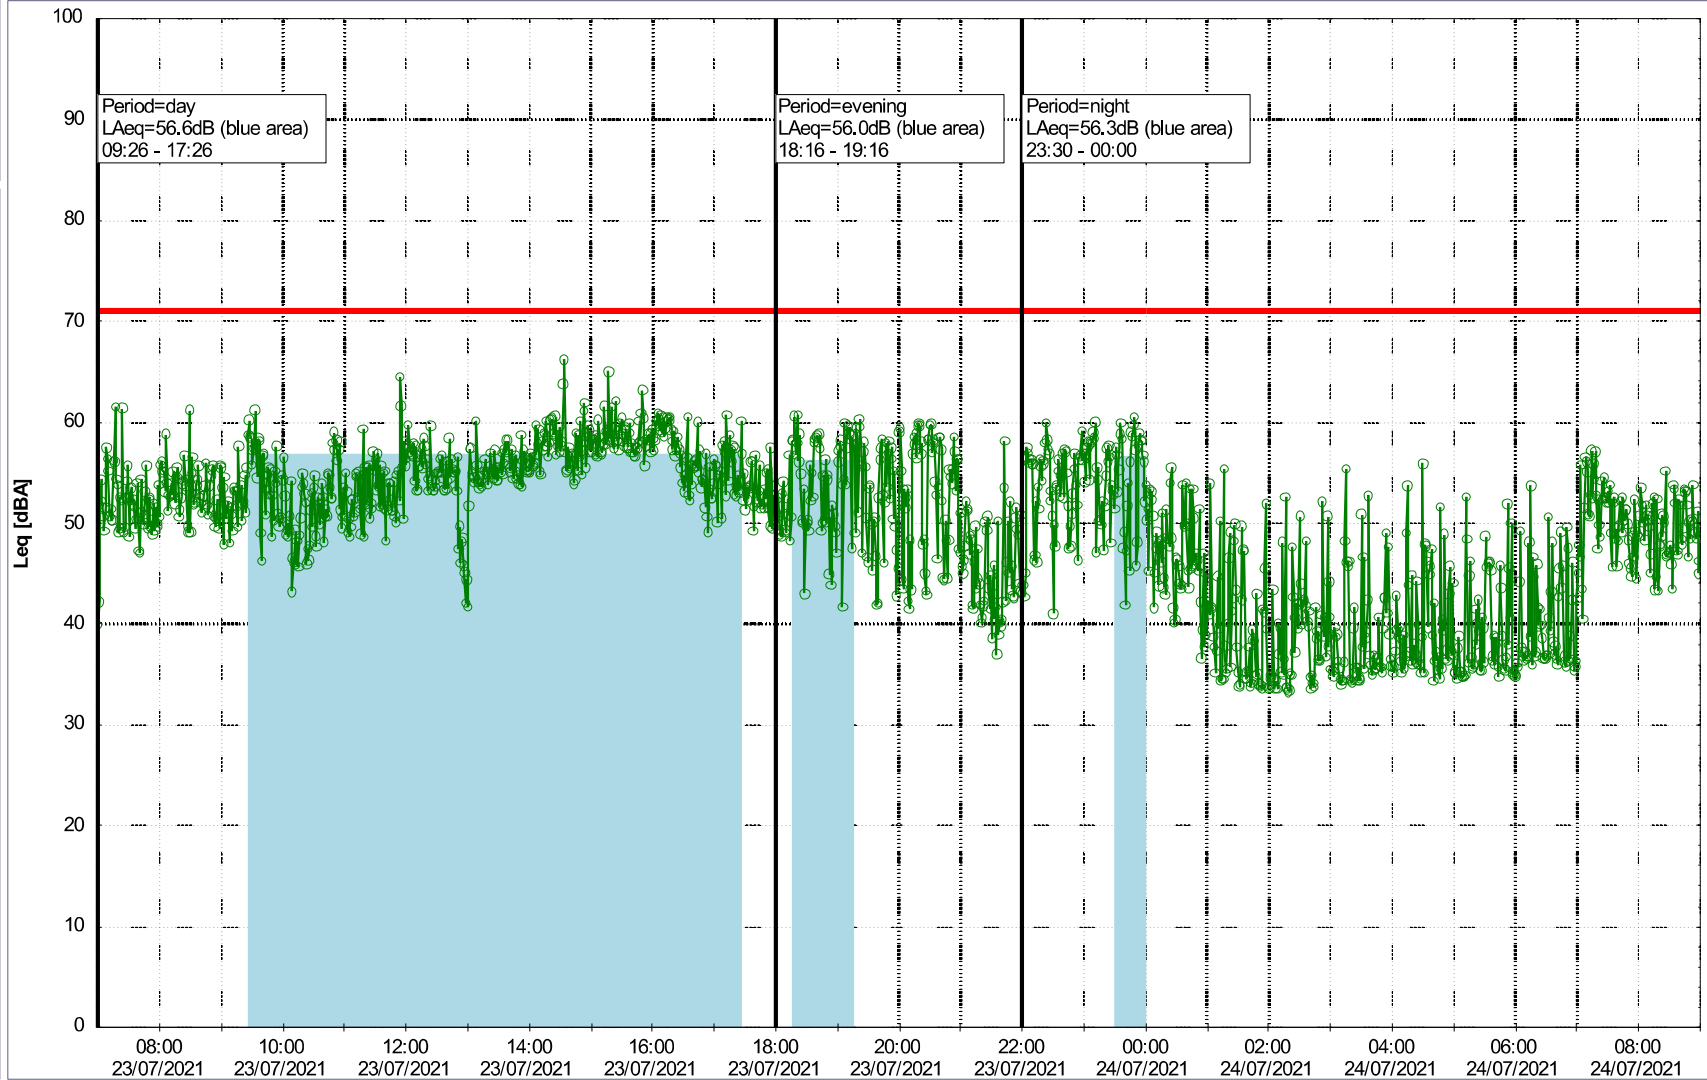

Noise Time Related Diagram

22/07/2021
23/07/2021

○○○ NEL_NS01

Project: Kronos Sydhavnen
Construction: Ny Ellebjerg
Location: N-V

Plan View

Remarks

Noise Time Related Diagram

23/07/2021
24/07/2021

○○○○ NEL_NS01

Project: Kronos Sydhavnen
Construction: Ny Ellebjerg
Location: N-V

Plan View

Remarks

...

Noise Time Related Diagram

24/07/2021
25/07/2021

ooo NEL_NS01

Project: Kronos Sydhavnen
Construction: Ny Ellebjerg
Location: N-V

Plan View

Remarks

Noise Time Related Diagram

25/07/2021
26/07/2021

○○○○ NEL_NS01