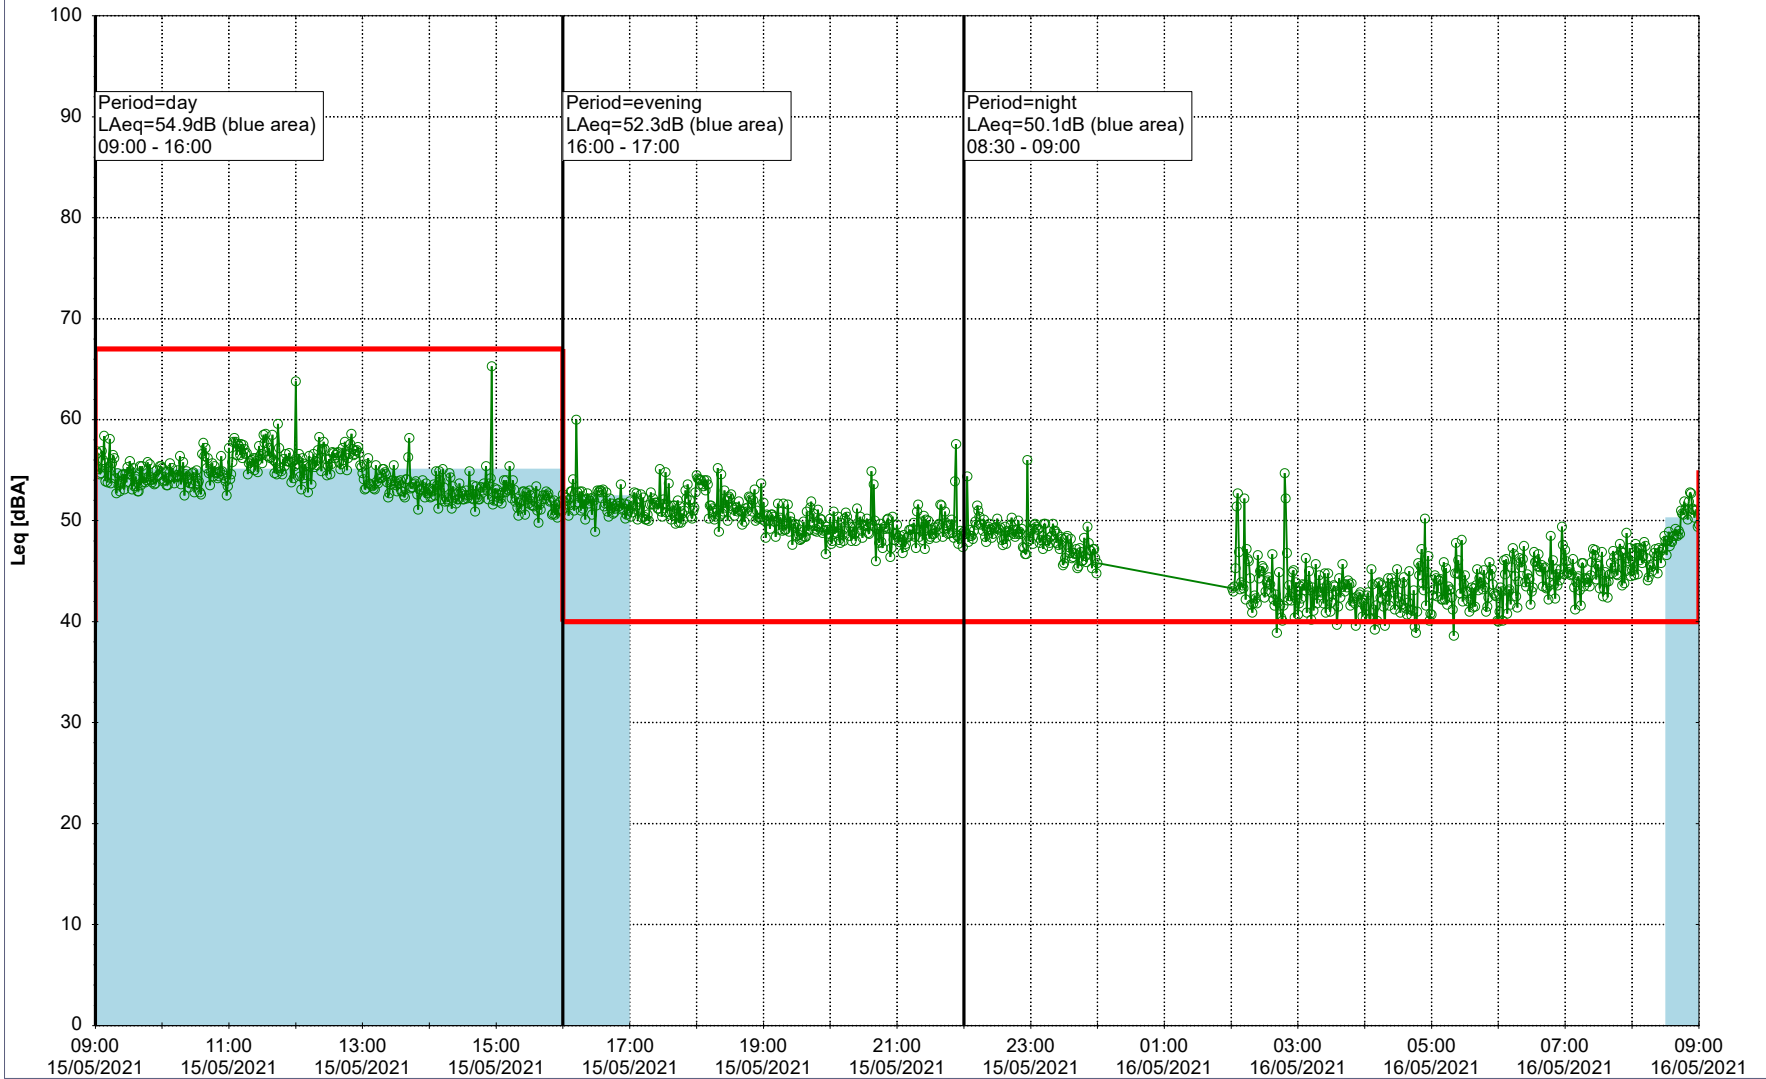

0 5 10 15 20 [m]

Remarks

...

Noise Time Related Diagram

15/05/2021
16/05/2021

○○○○ SLU_NS01

Project: Kronos Sydhavnen
Construction: Sluseholmen
Location: N-V

Plan View

Remarks

...

Noise Time Related Diagram

16/05/2021
17/05/2021

SLU_NS01