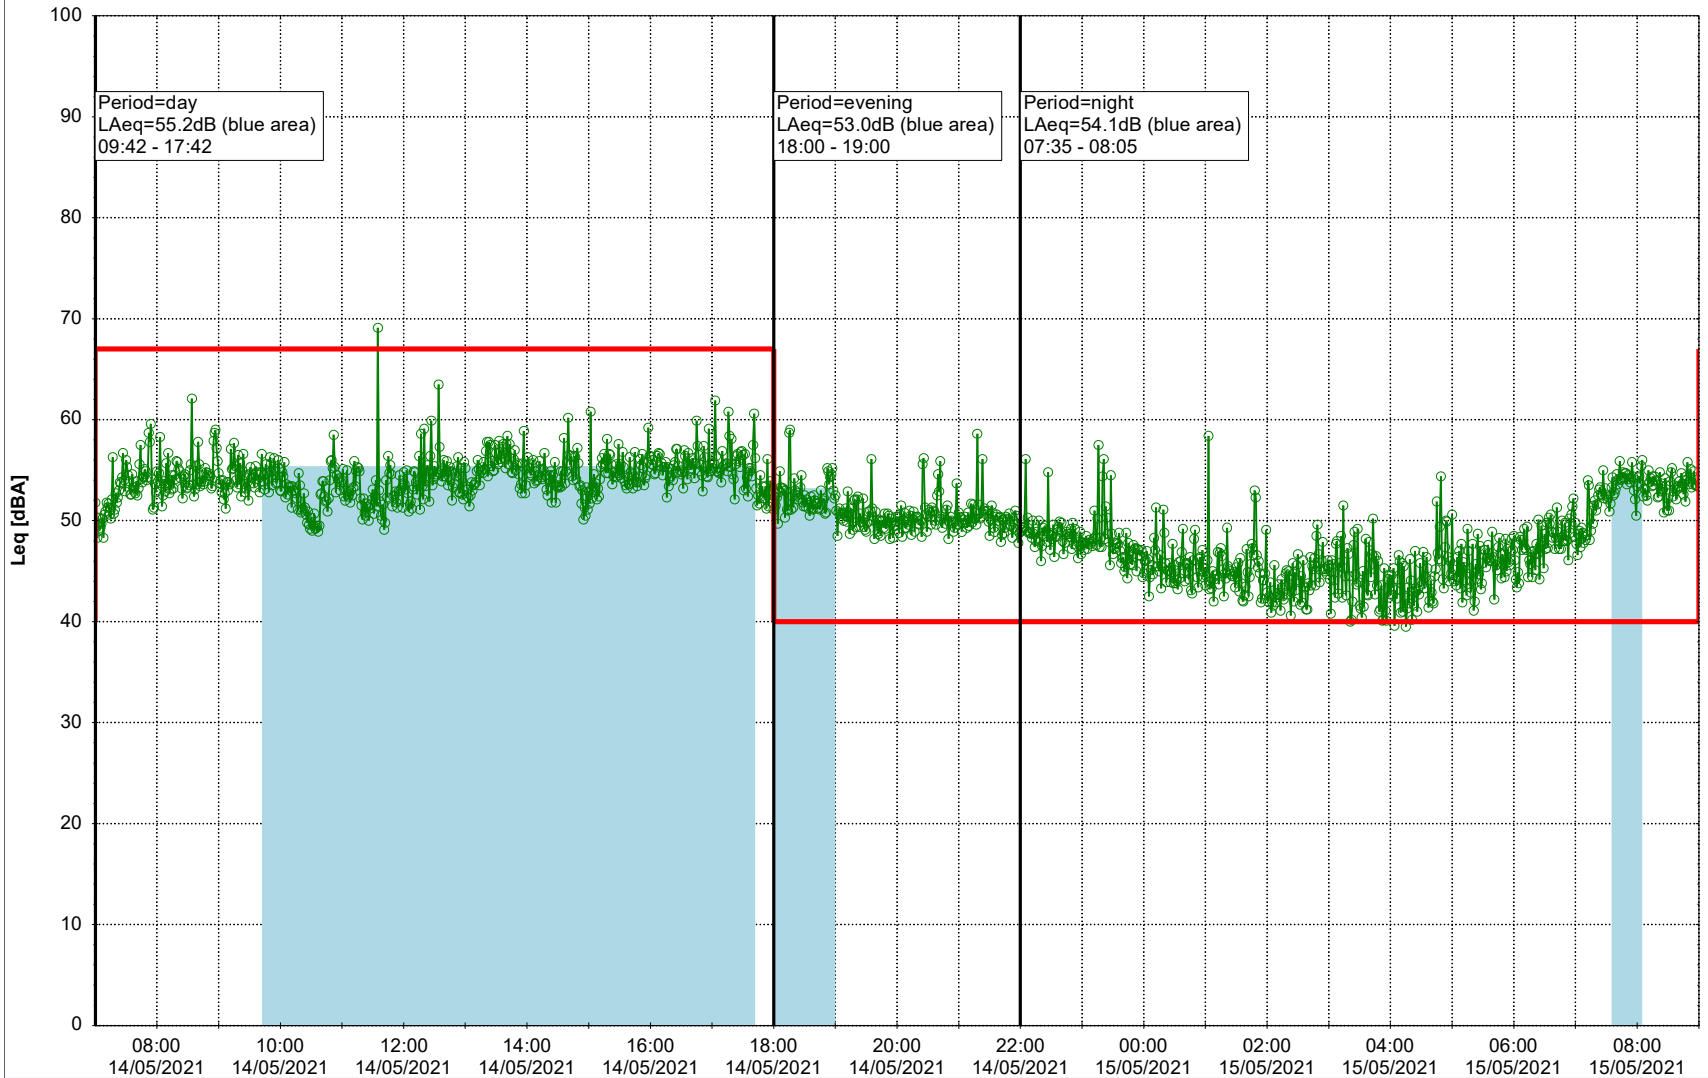

0 5 10 15 20 [m]

Remarks

...

Noise Time Related Diagram

14/05/2021
15/05/2021

○○○○ SLU_NS01

Project: Kronos Sydhavnen
Construction: Sluseholmen
Location: N-V

Plan View

0 5 10 15 20 [m]

Remarks

...

Noise Time Related Diagram

15/05/2021
16/05/2021

○○○○ SLU_NS01

Project: Kronos Sydhavnen
Construction: Sluseholmen
Location: N-V

Plan View