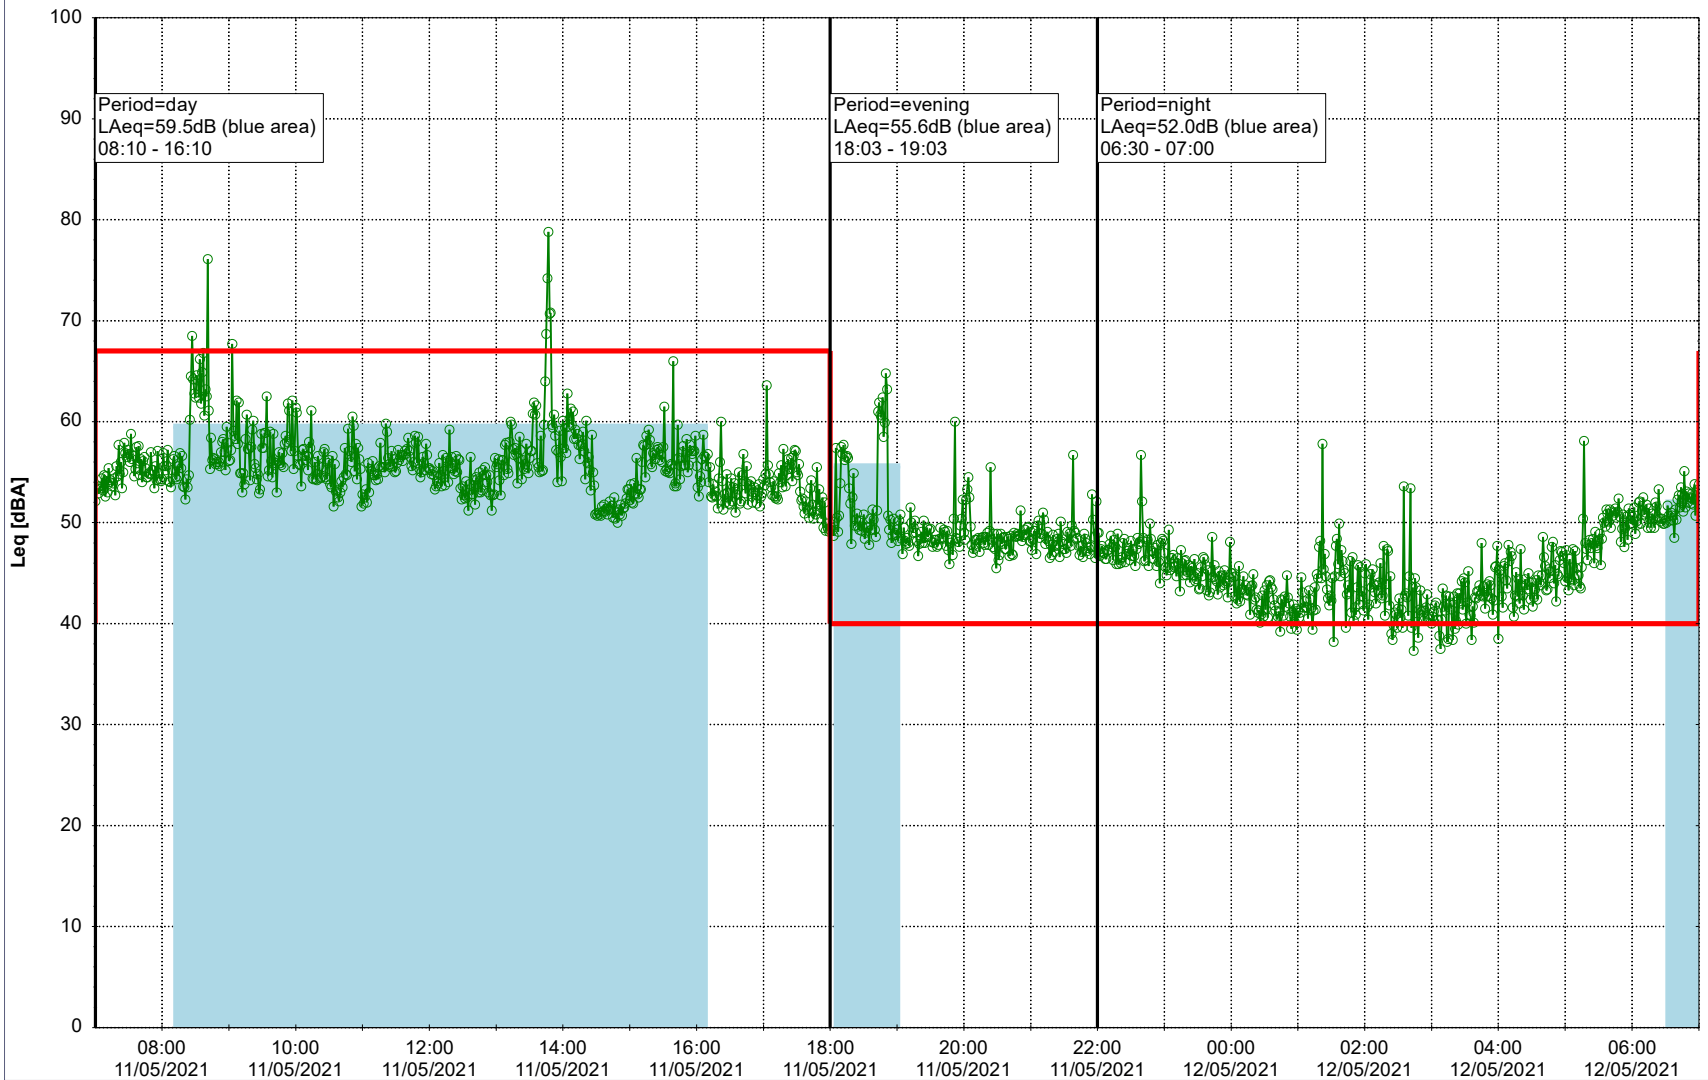

Project: Kronos Sydhavnen
Construction: Sluseholmen
Location: N-V

Plan View

Remarks

...

Noise Time Related Diagram

11/05/2021
12/05/2021

○○○○ SLU_NS01

Project: Kronos Sydhavnen
Construction: Sluseholmen
Location: N-V

Plan View

0 5 10 15 20 [m]

Remarks

...

Noise Time Related Diagram

12/05/2021
13/05/2021

○○○○ SLU_NS01

Project: Kronos Sydhavnen
Construction: Sluseholmen
Location: N-V

Plan View

Remarks

...

Noise Time Related Diagram

13/05/2021
14/05/2021

SLU_NS01

Project: Kronos Sydhavnen
Construction: Sluseholmen
Location: N-V

Plan View