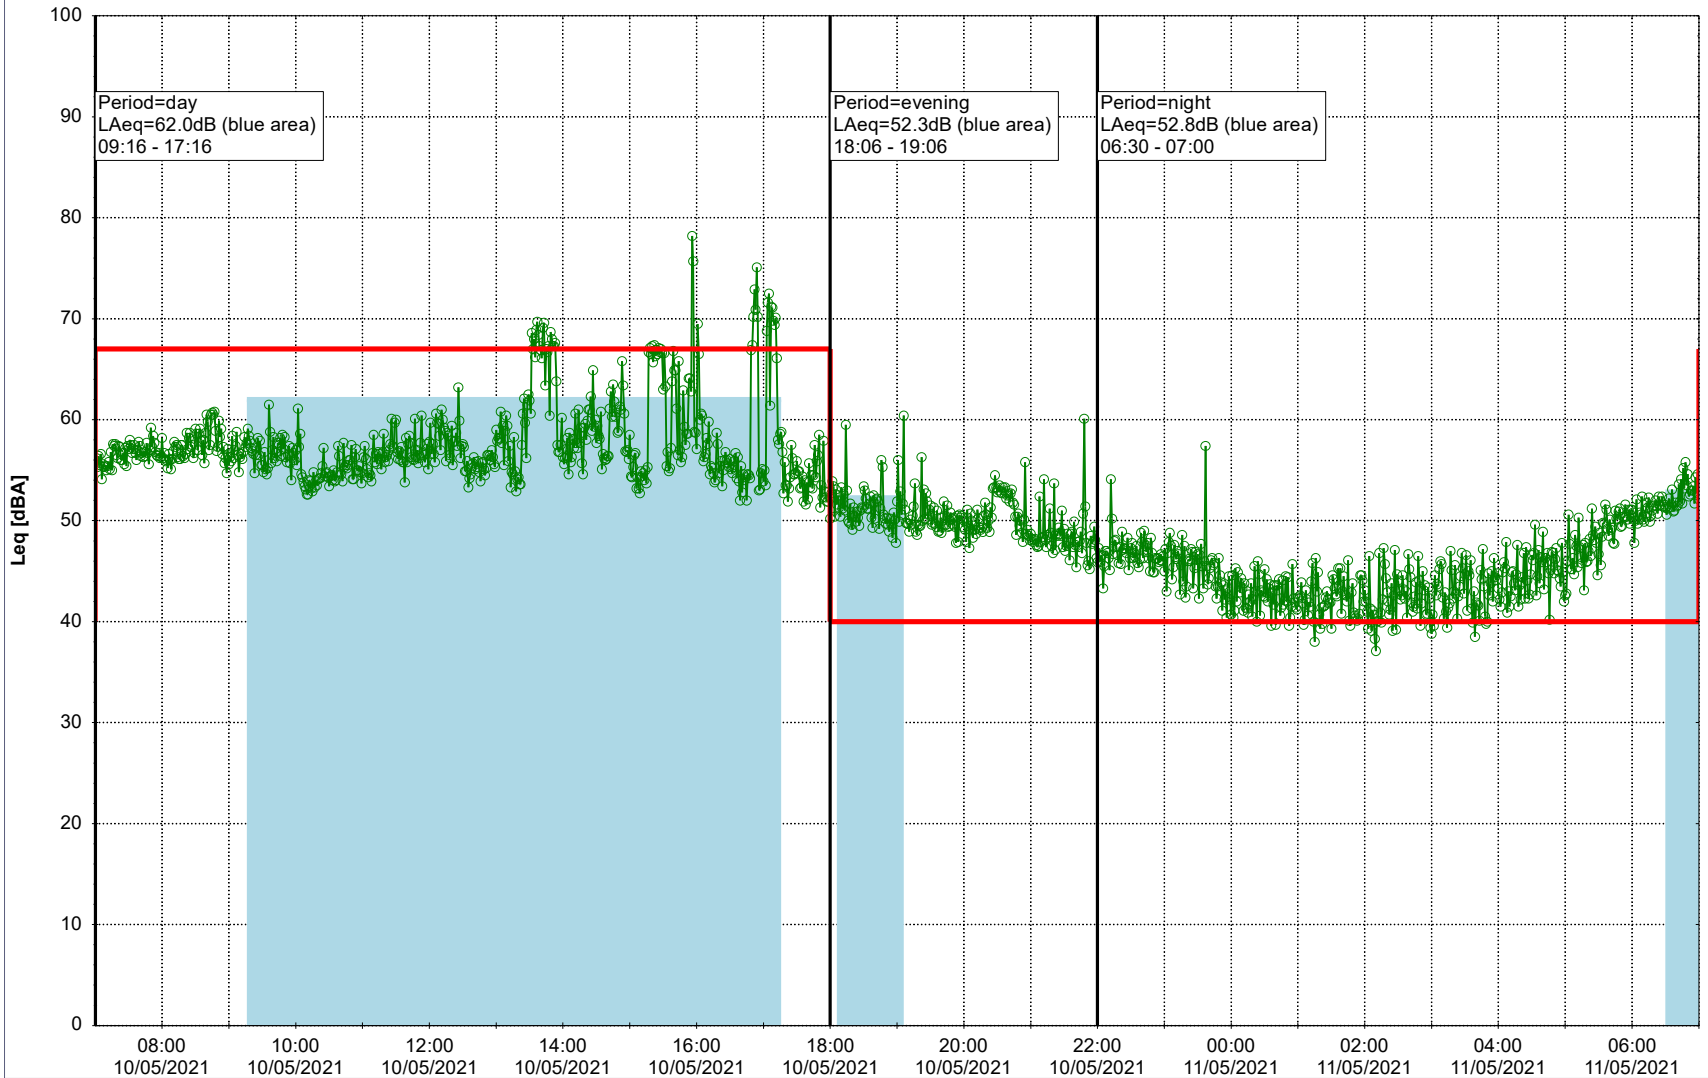

Project: Kronos Sydhavnen
Construction: Sluseholmen
Location: N-V

Plan View

0 5 10 15 20 [m]

Remarks

...

Noise Time Related Diagram

10/05/2021
11/05/2021

○○○○ SLU_NS01

Project: Kronos Sydhavnen
Construction: Sluseholmen
Location: N-V

Plan View

Remarks

...

Noise Time Related Diagram

11/05/2021
12/05/2021

○○○○ SLU_NS01

Project: Kronos Sydhavnen
Construction: Sluseholmen
Location: N-V

Plan View

0 5 10 15 20 [m]

Remarks

...

Noise Time Related Diagram

12/05/2021
13/05/2021

○○○○ SLU_NS01

Project: Kronos Sydhavnen
Construction: Sluseholmen
Location: N-V

0 5 10 15 20 [m]

Remarks

...

Noise Time Related Diagram

15/05/2021
16/05/2021

○○○○ SLU_NS01

Project: Kronos Sydhavnen
Construction: Sluseholmen
Location: N-V

Plan View