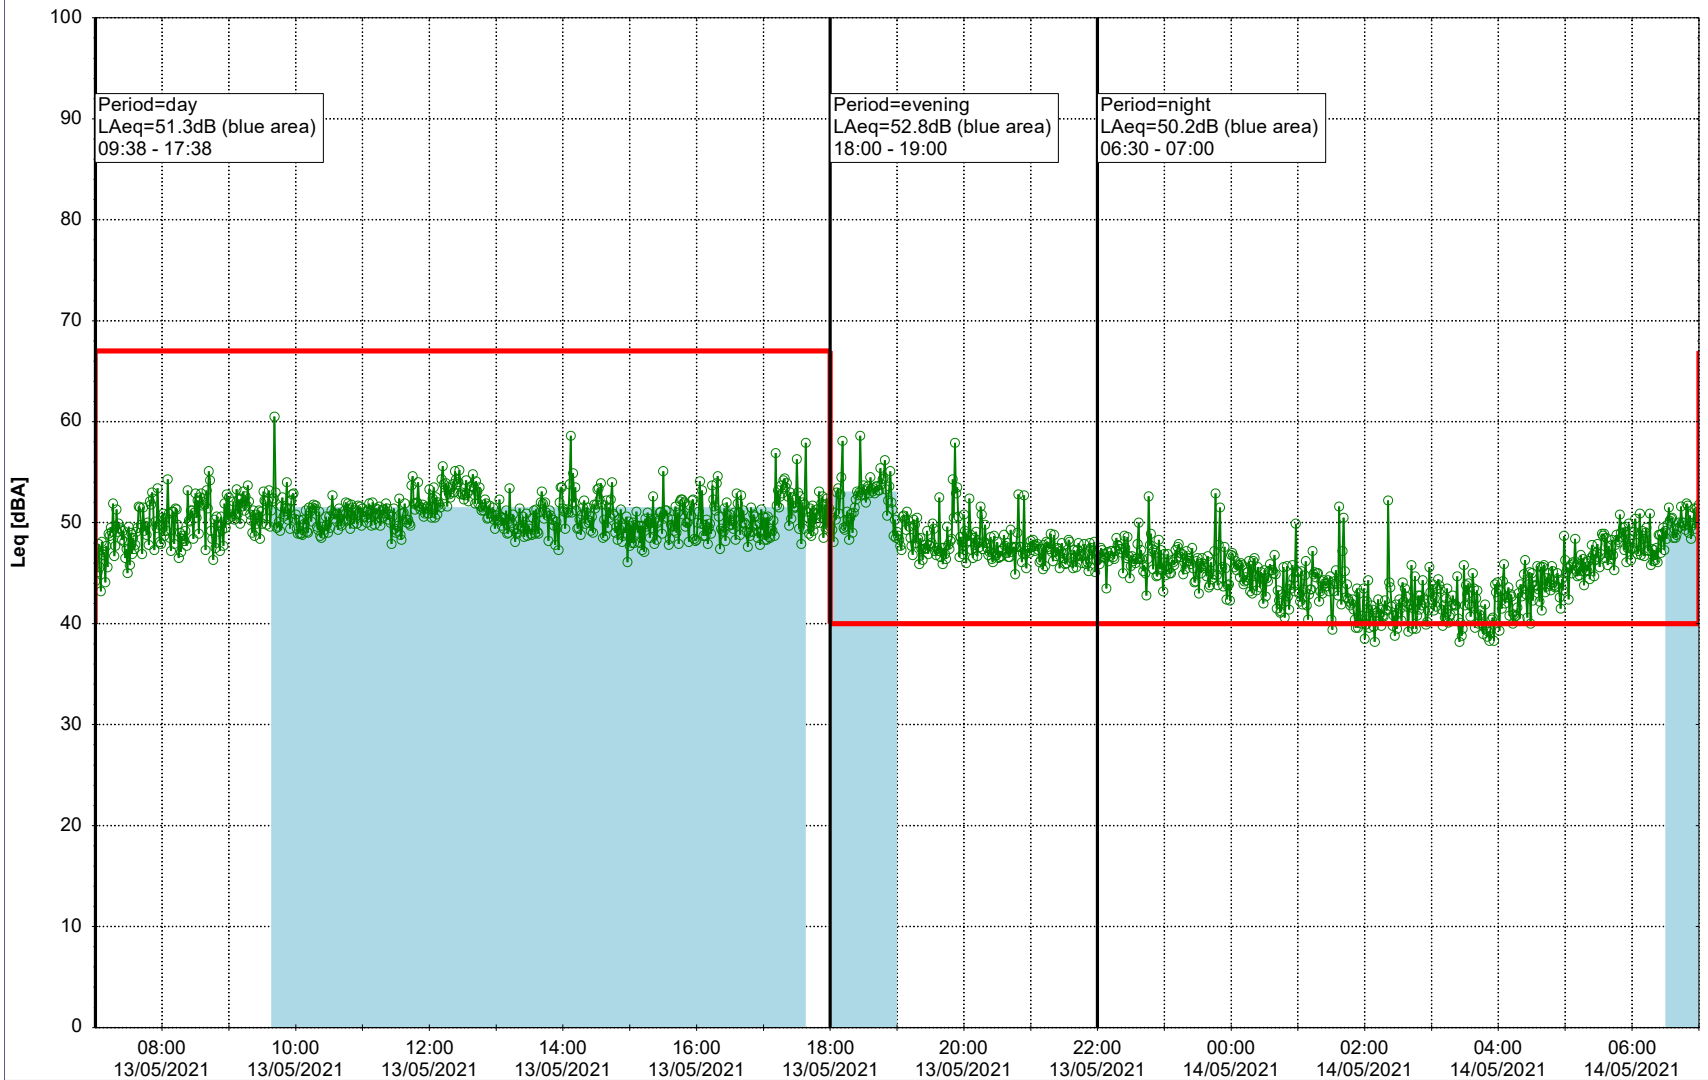

Plan View

Remarks

...

Noise Time Related Diagram

13/05/2021
14/05/2021

SLU_NS01

Project: Kronos Sydhavnen
Construction: Sluseholmen
Location: N-V

Plan View

0 5 10 15 20 [m]

Remarks

...

Noise Time Related Diagram

14/05/2021
15/05/2021

○○○○ SLU_NS01

Project: Kronos Sydhavnen
Construction: Sluseholmen
Location: N-V

Plan View

0 5 10 15 20 [m]

Remarks

...

Noise Time Related Diagram

15/05/2021
16/05/2021

○○○○ SLU_NS01

Project: Kronos Sydhavnen
Construction: Sluseholmen
Location: N-V

Plan View