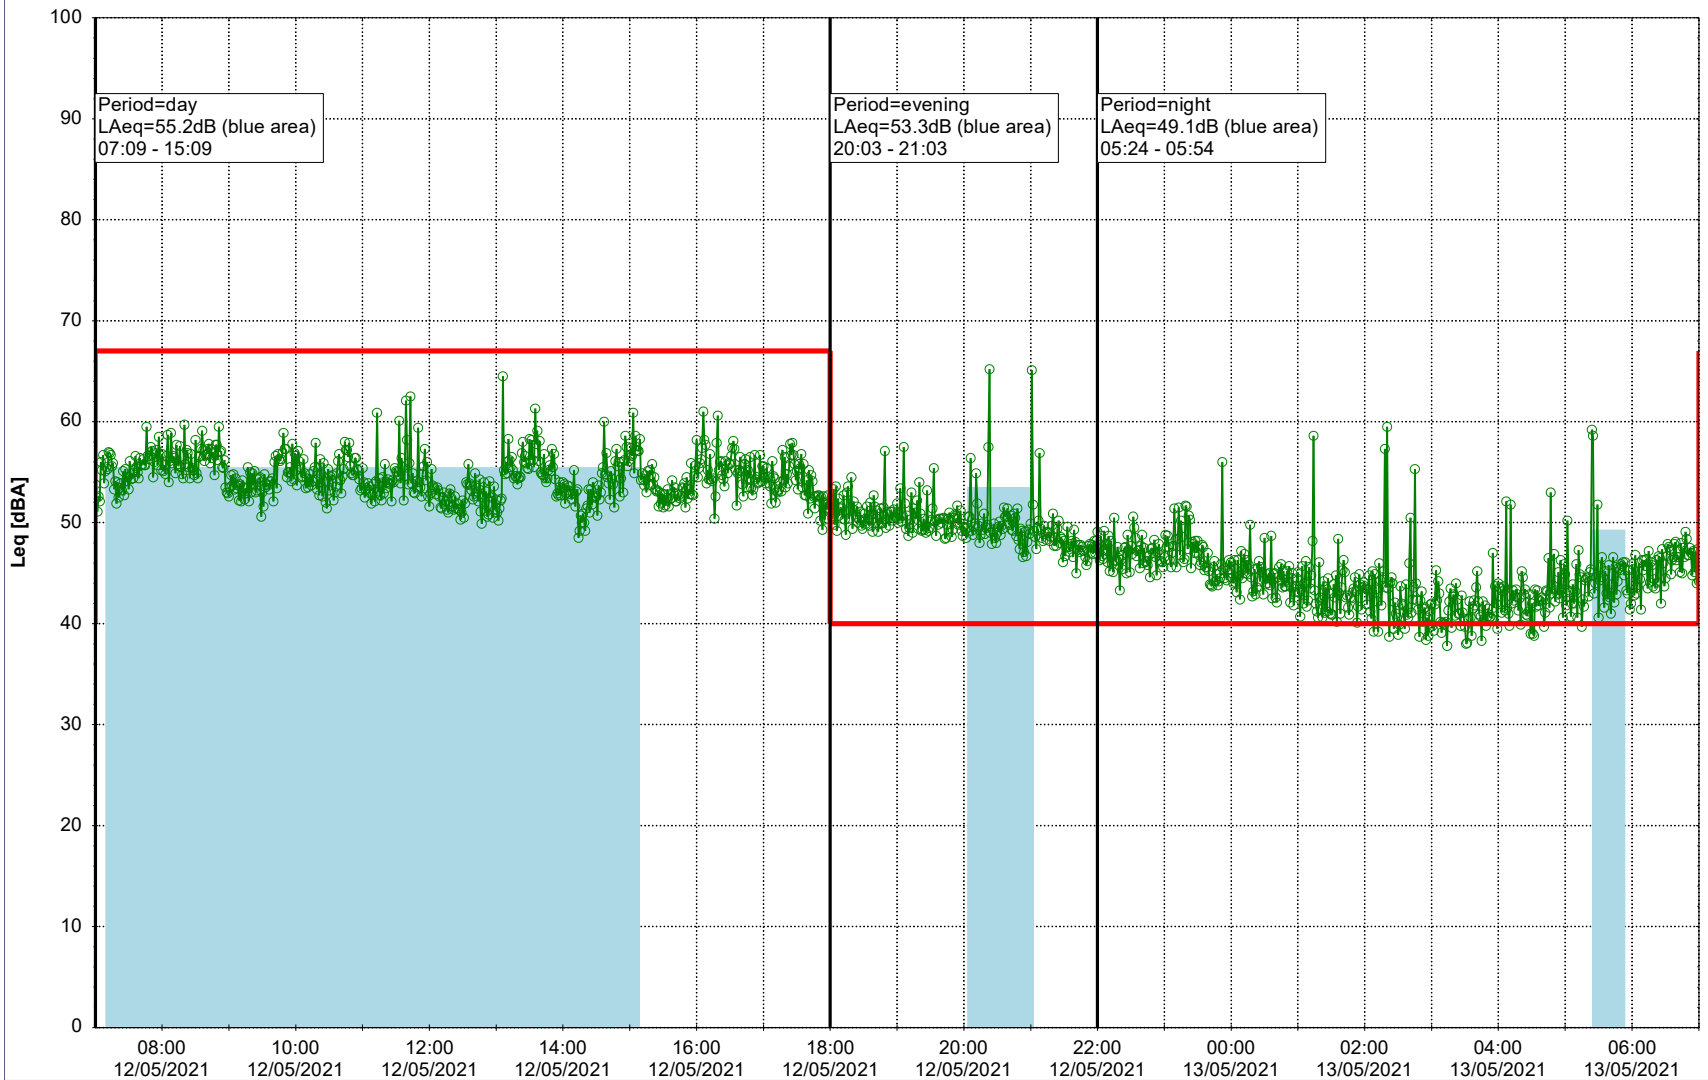

Plan View

0 5 10 15 20 [m]

Remarks

...

Noise Time Related Diagram

12/05/2021
13/05/2021

○○○○ SLU_NS01

Project: Kronos Sydhavnen
Construction: Sluseholmen
Location: N-V

Plan View

Remarks

...

Noise Time Related Diagram

13/05/2021
14/05/2021

SLU_NS01

Project: Kronos Sydhavnen
Construction: Sluseholmen
Location: N-V

Plan View