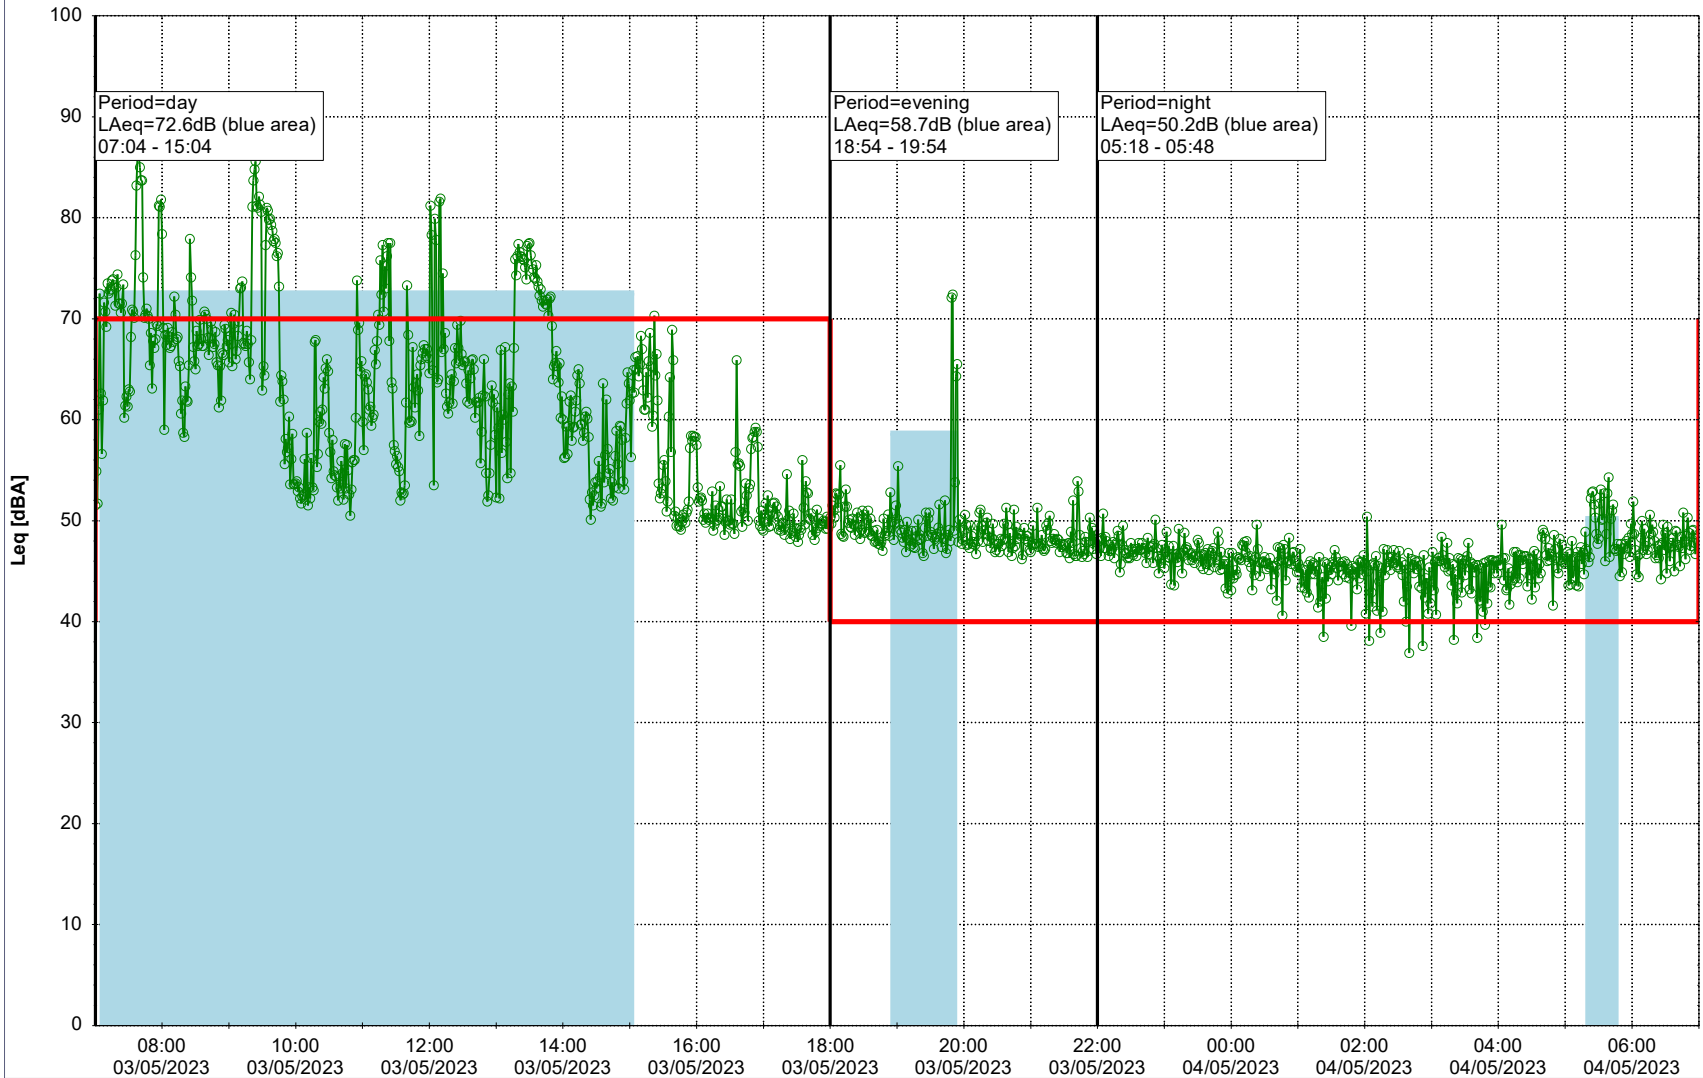

Noise Time Related Diagram

03/05/2023
04/05/2023

○○○ MOP_NS01