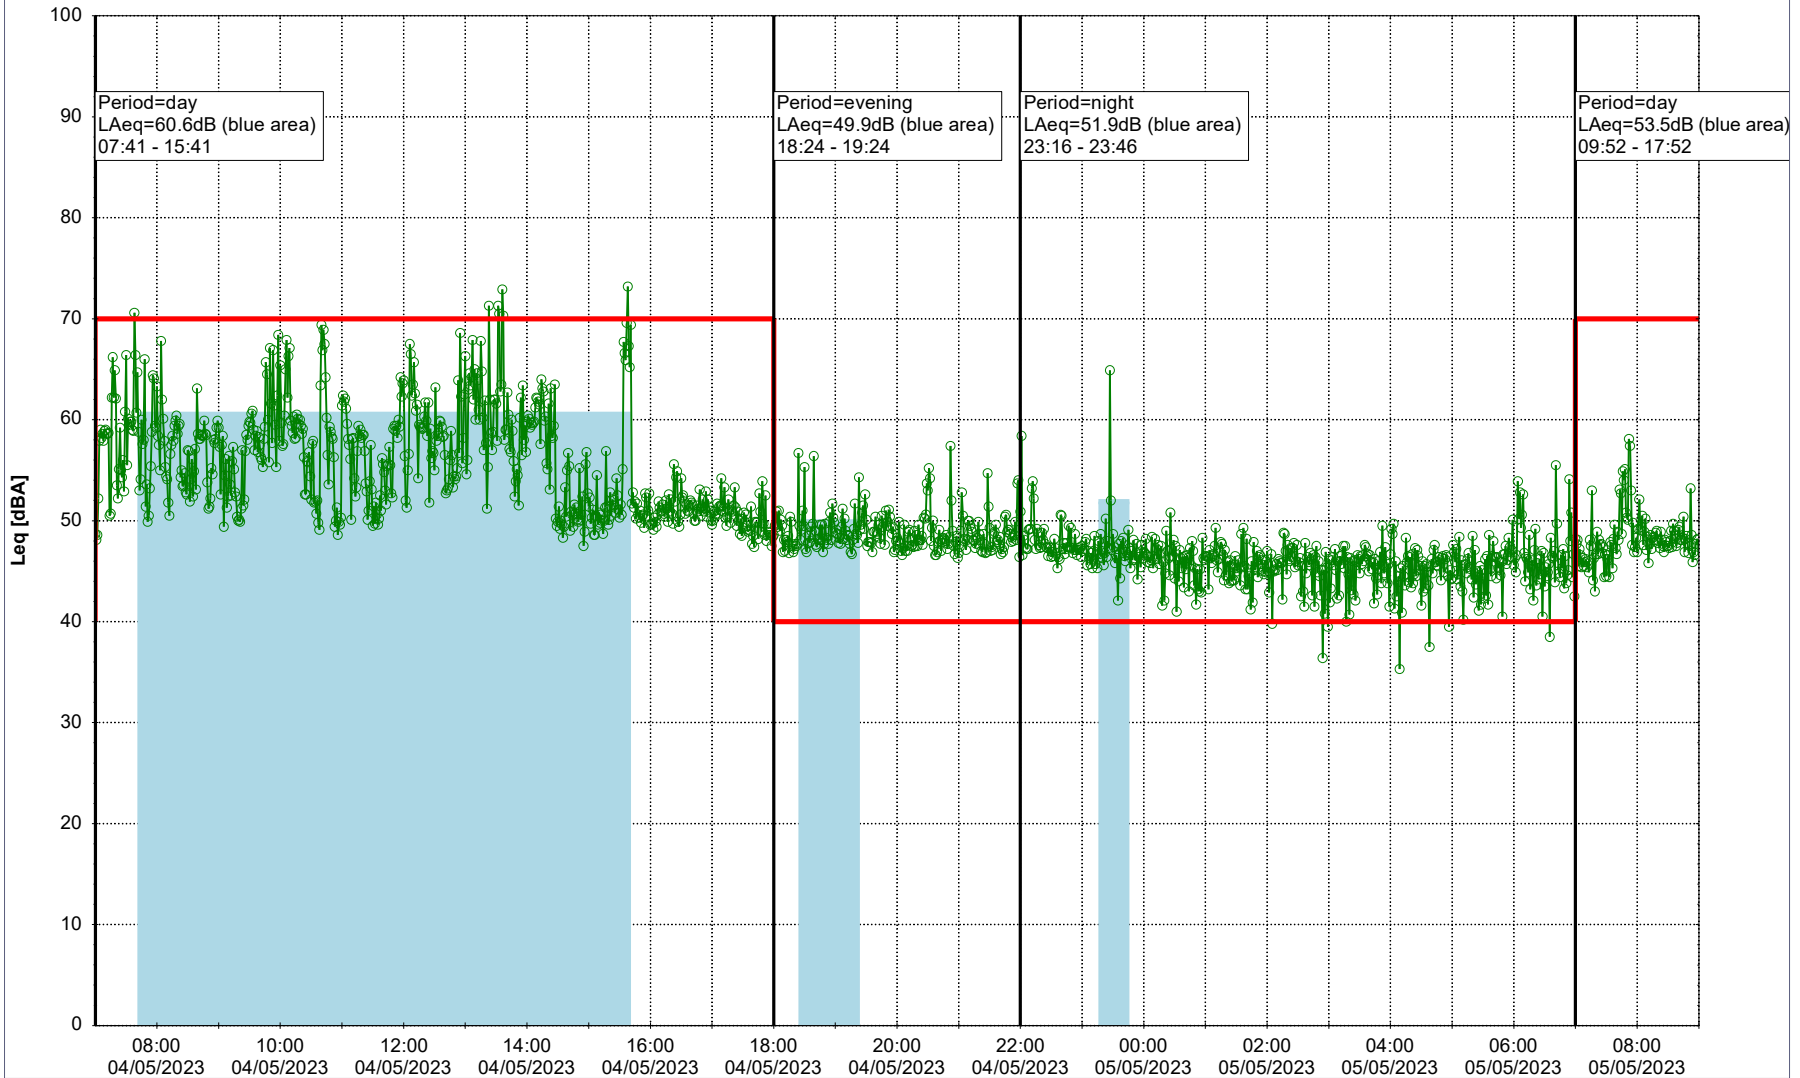

Noise Time Related Diagram

04/05/2023
05/05/2023

○○○○ MOP_NS01