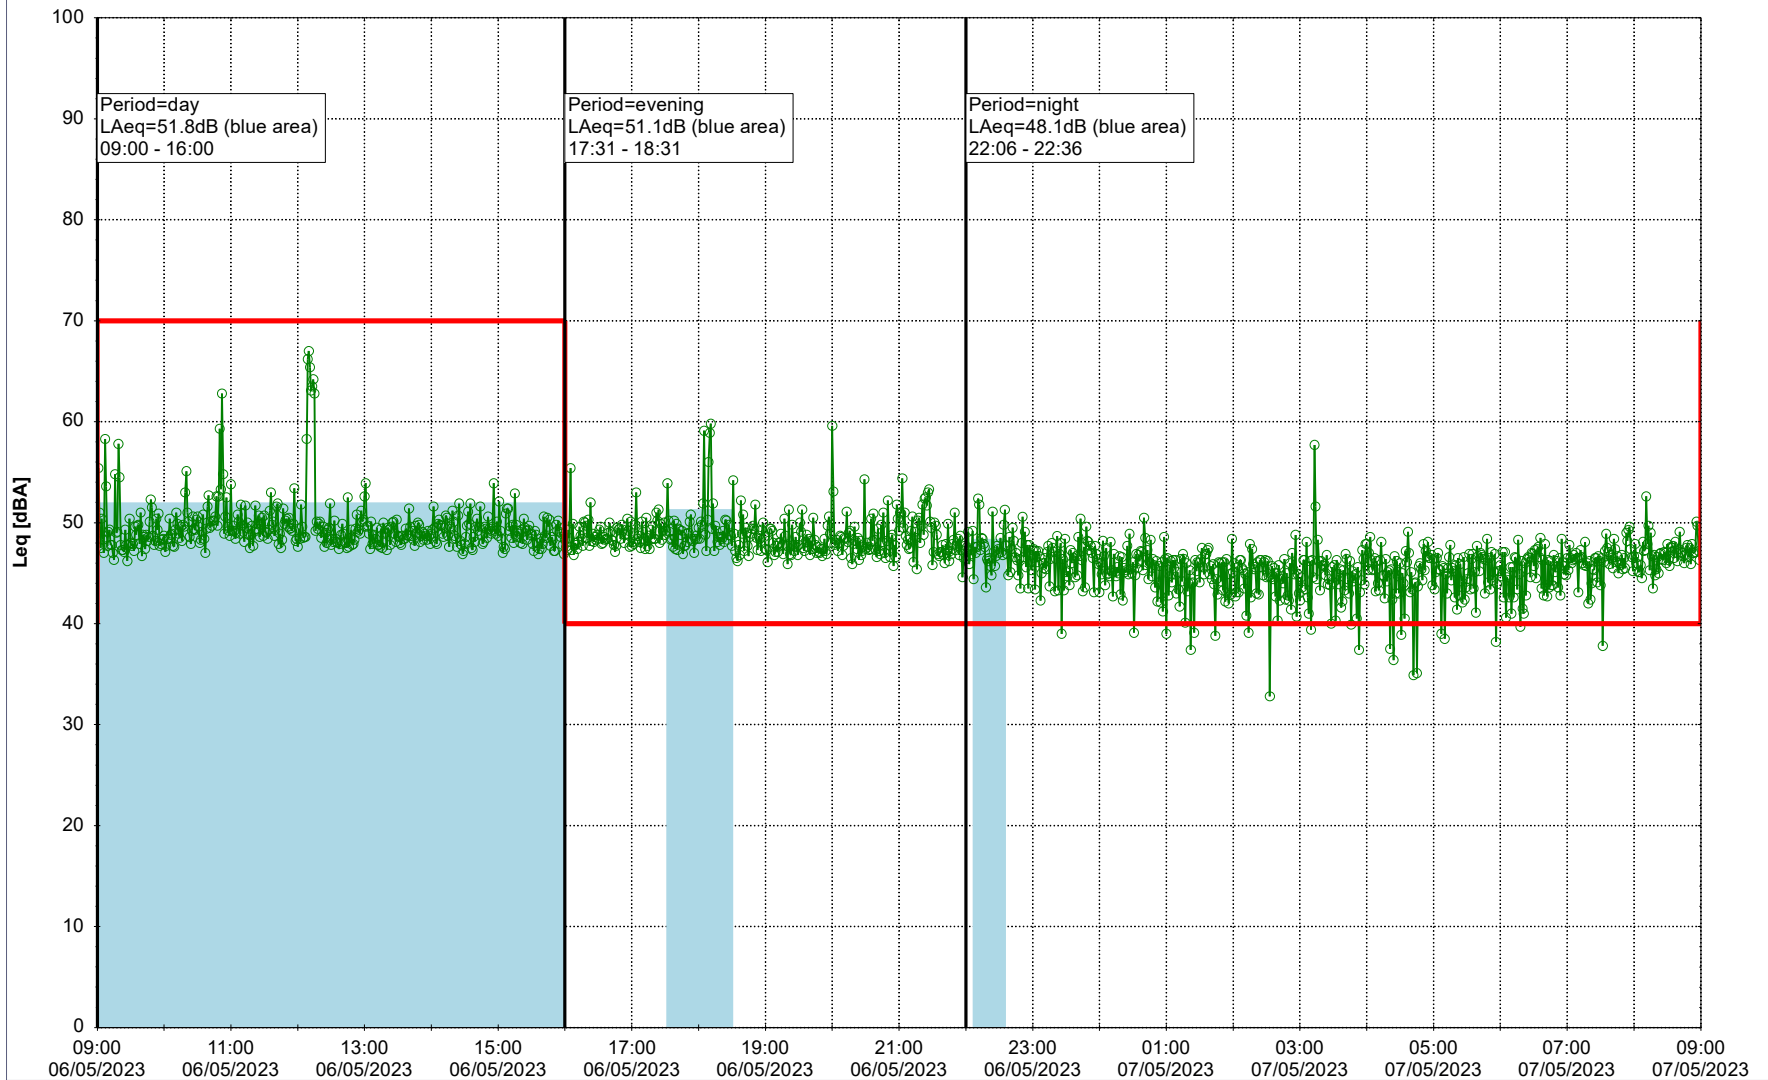

Noise Time Related Diagram

06/05/2023
07/05/2023

○○○○ MOP_NS01