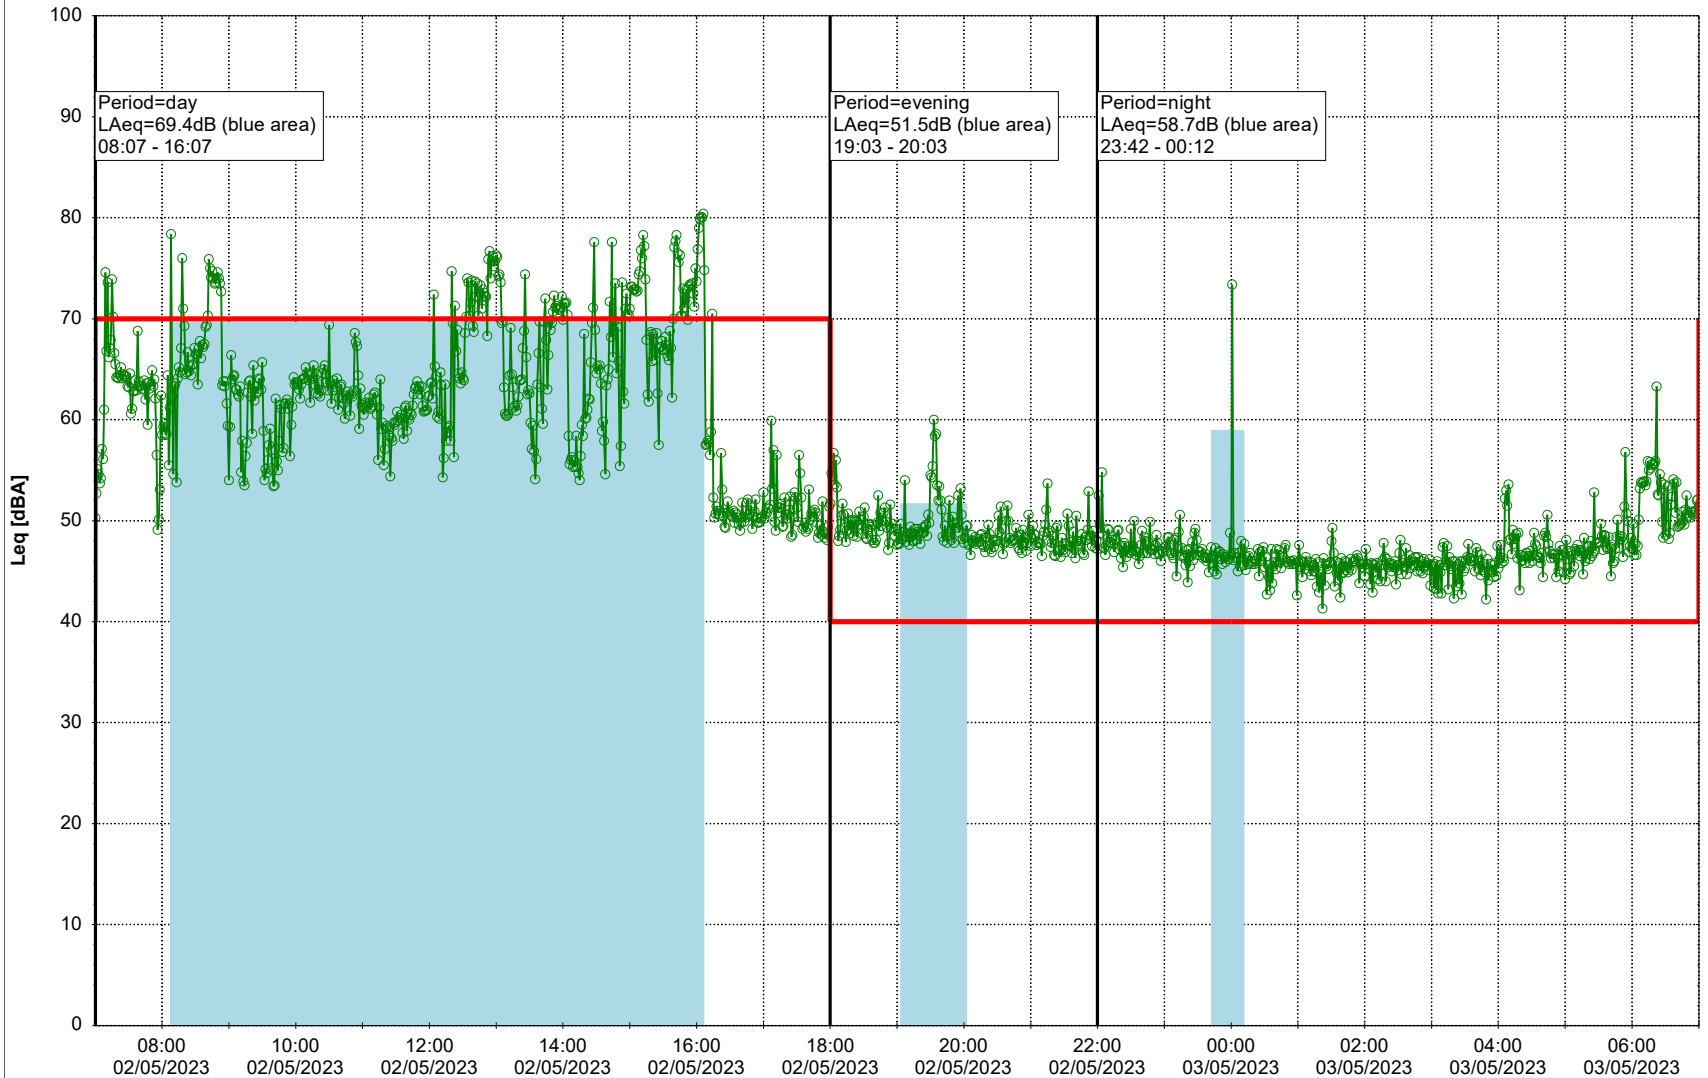

Noise Time Related Diagram

02/05/2023
03/05/2023

○○○ MOP_NS01