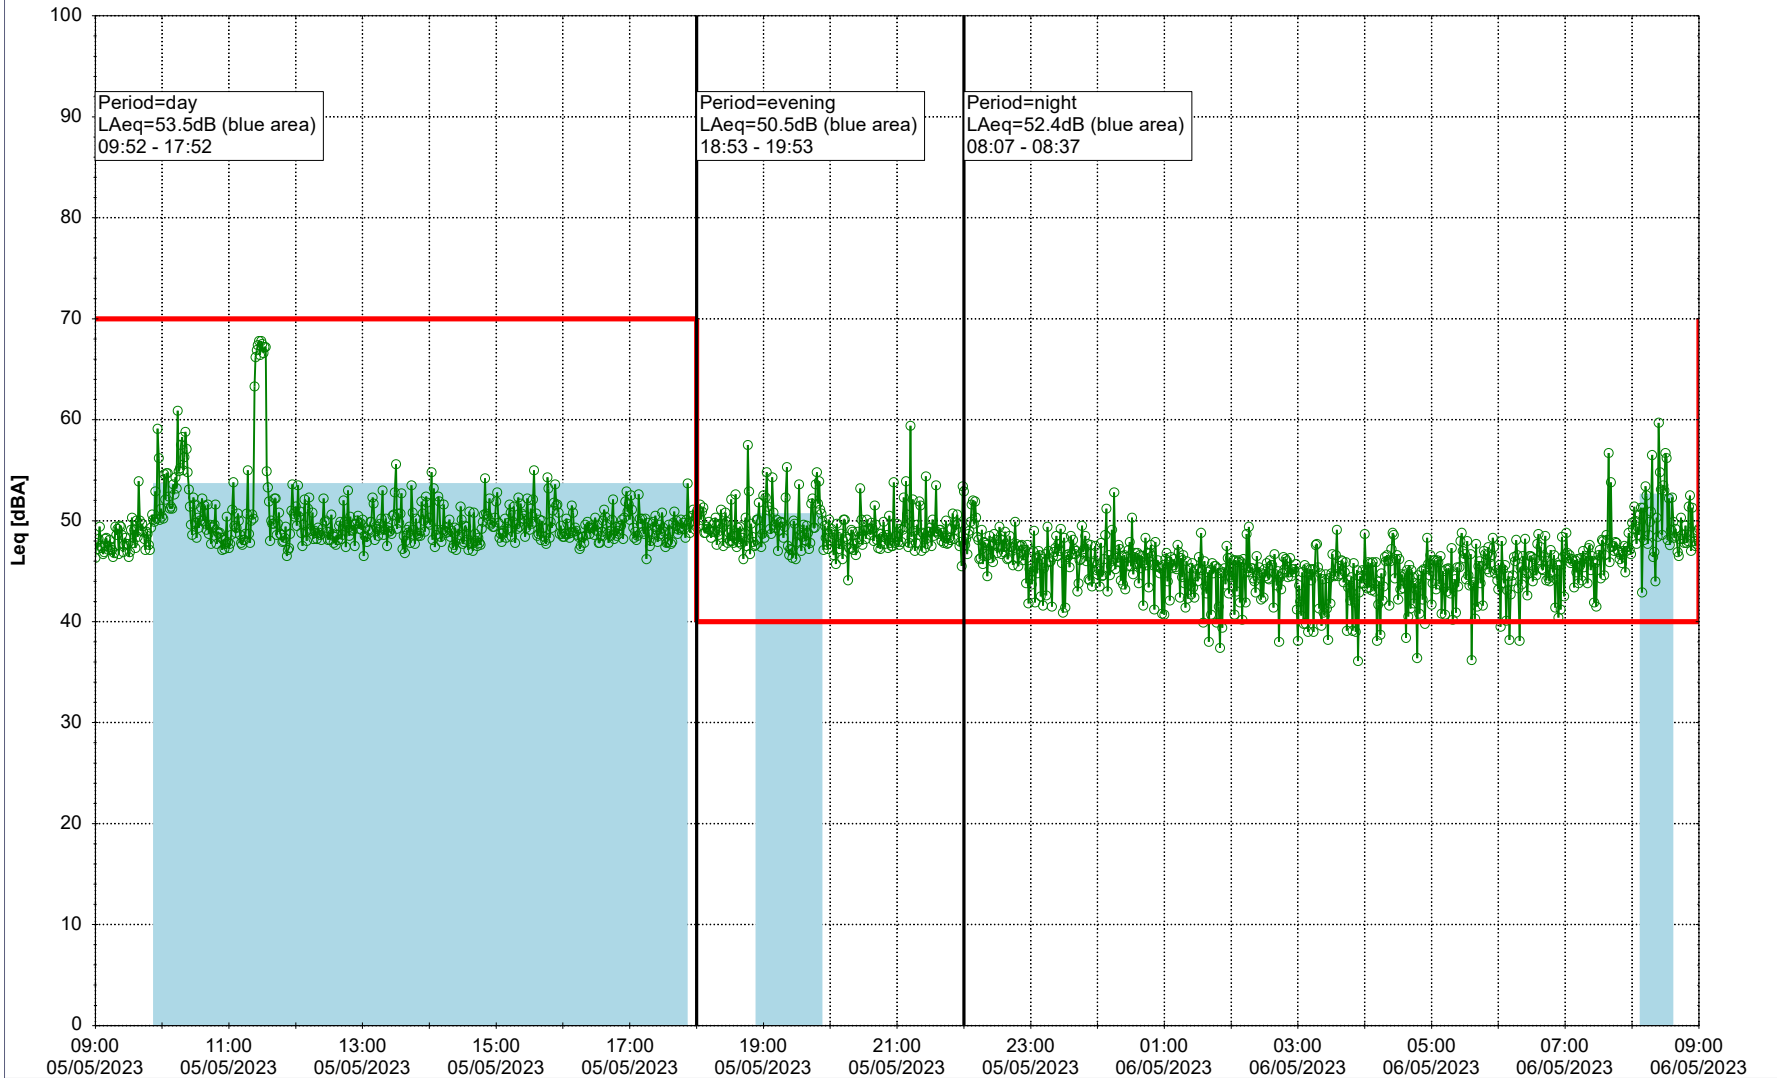

Noise Time Related Diagram

05/05/2023
06/05/2023

○○○○ MOP_NS01