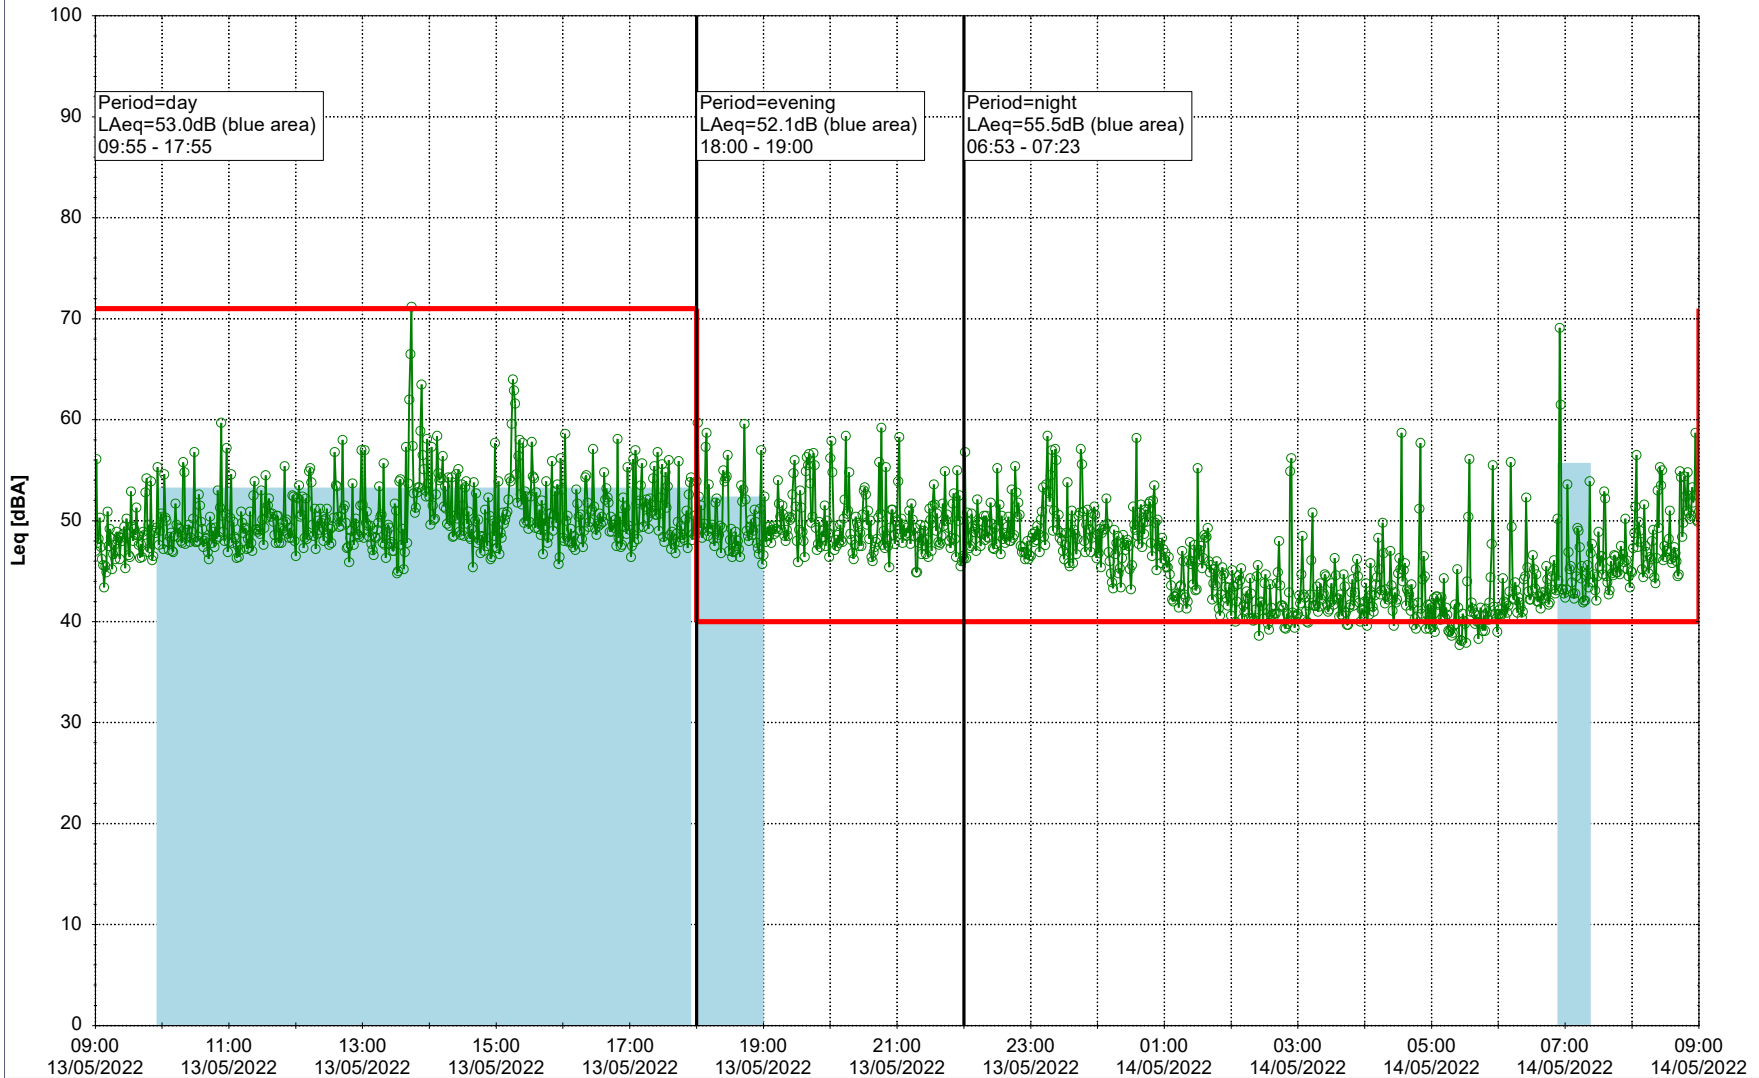

Noise Time Related Diagram

13/05/2022
14/05/2022

○ NEL_NS01