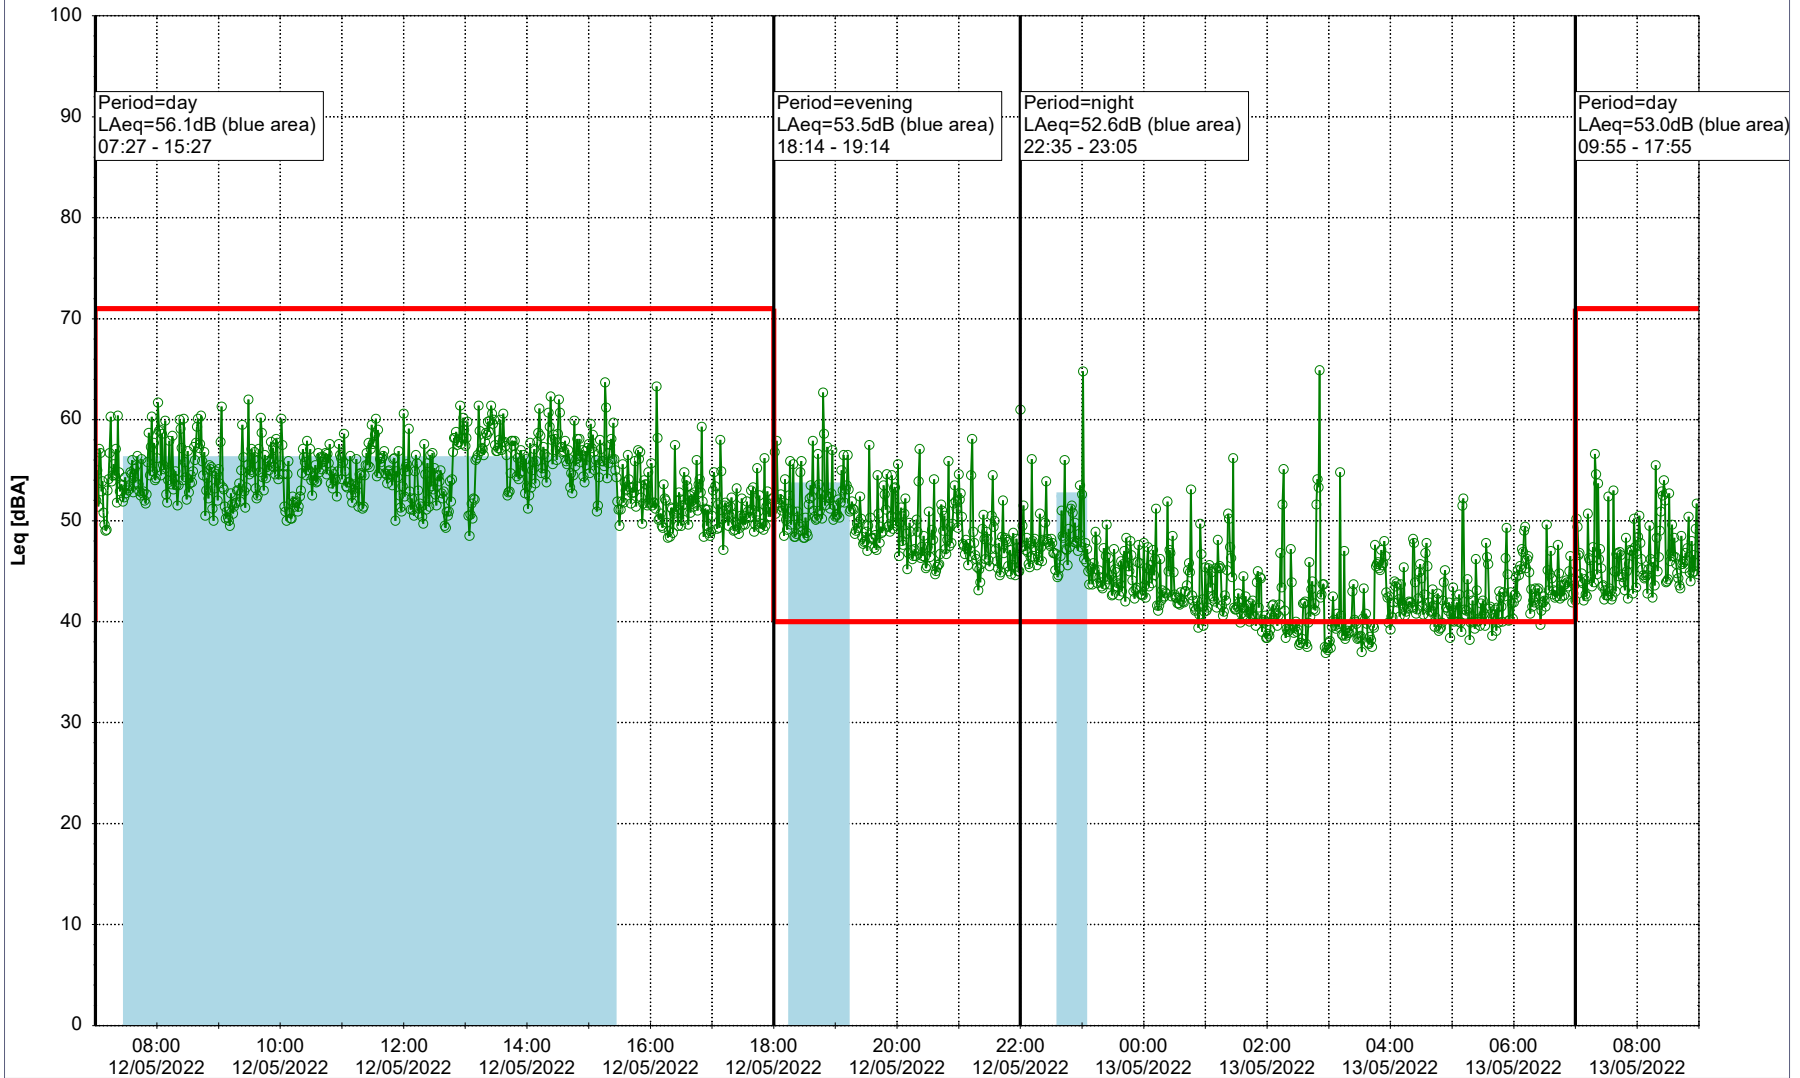

Noise Time Related Diagram

12/05/2022

13/05/2022

○ ○ ○ ○ NEL_NS01