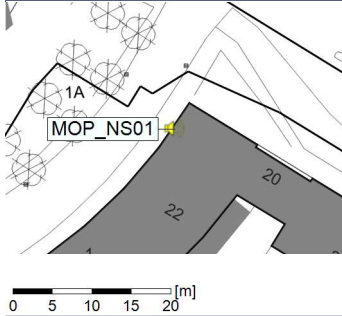

Remarks

...

Noise Time Related Diagram

07/07/2021
08/07/2021

○○○○ MOP_NS01

Project: Kronos Sydhavnen
Construction: Mozarts Plads
Location: N-V

Plan View

Remarks