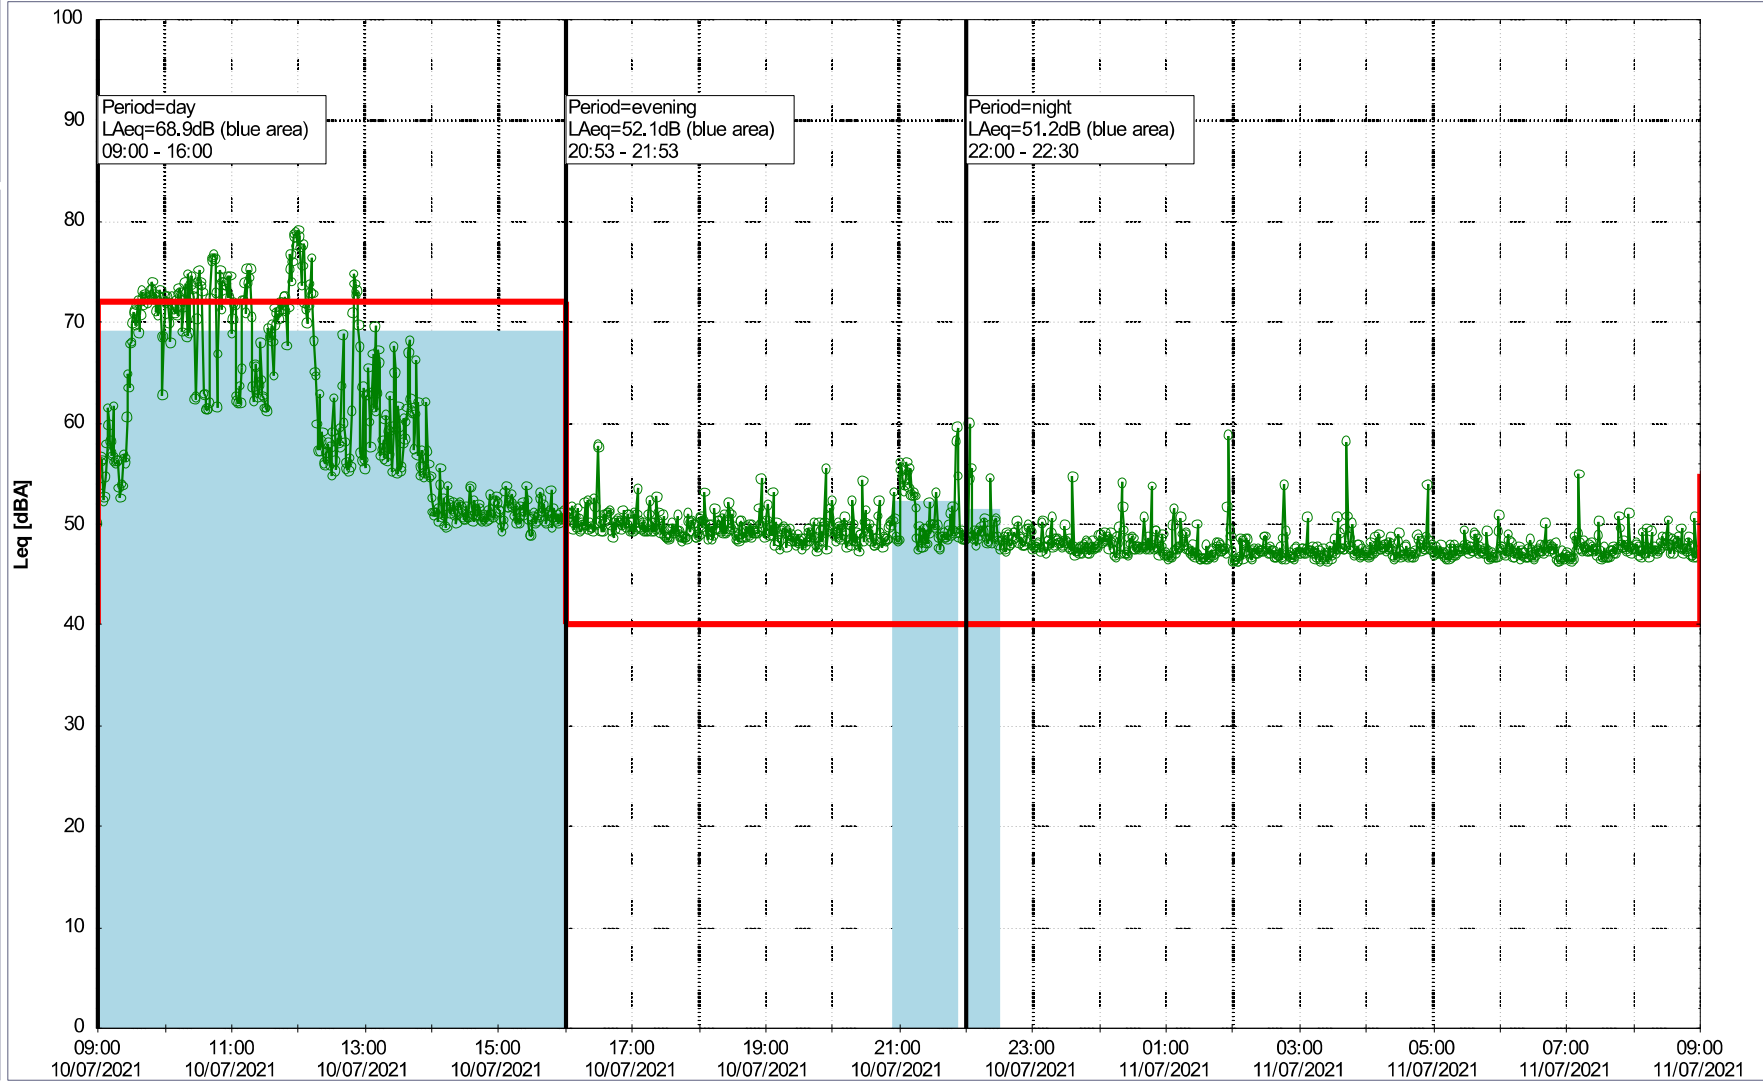

Noise Time Related Diagram

09/07/2021
10/07/2021

○○○○ MOP_NS01

Project: Kronos Sydhavnen
Construction: Mozarts Plads
Location: N-V

Plan View

Remarks

...

Noise Time Related Diagram

10/07/2021
11/07/2021

○○○○ MOP_NS01

Project: Kronos Sydhavnen
Construction: Mozarts Plads
Location: N-V

Plan View

Remarks

...

Noise Time Related Diagram

11/07/2021
12/07/2021