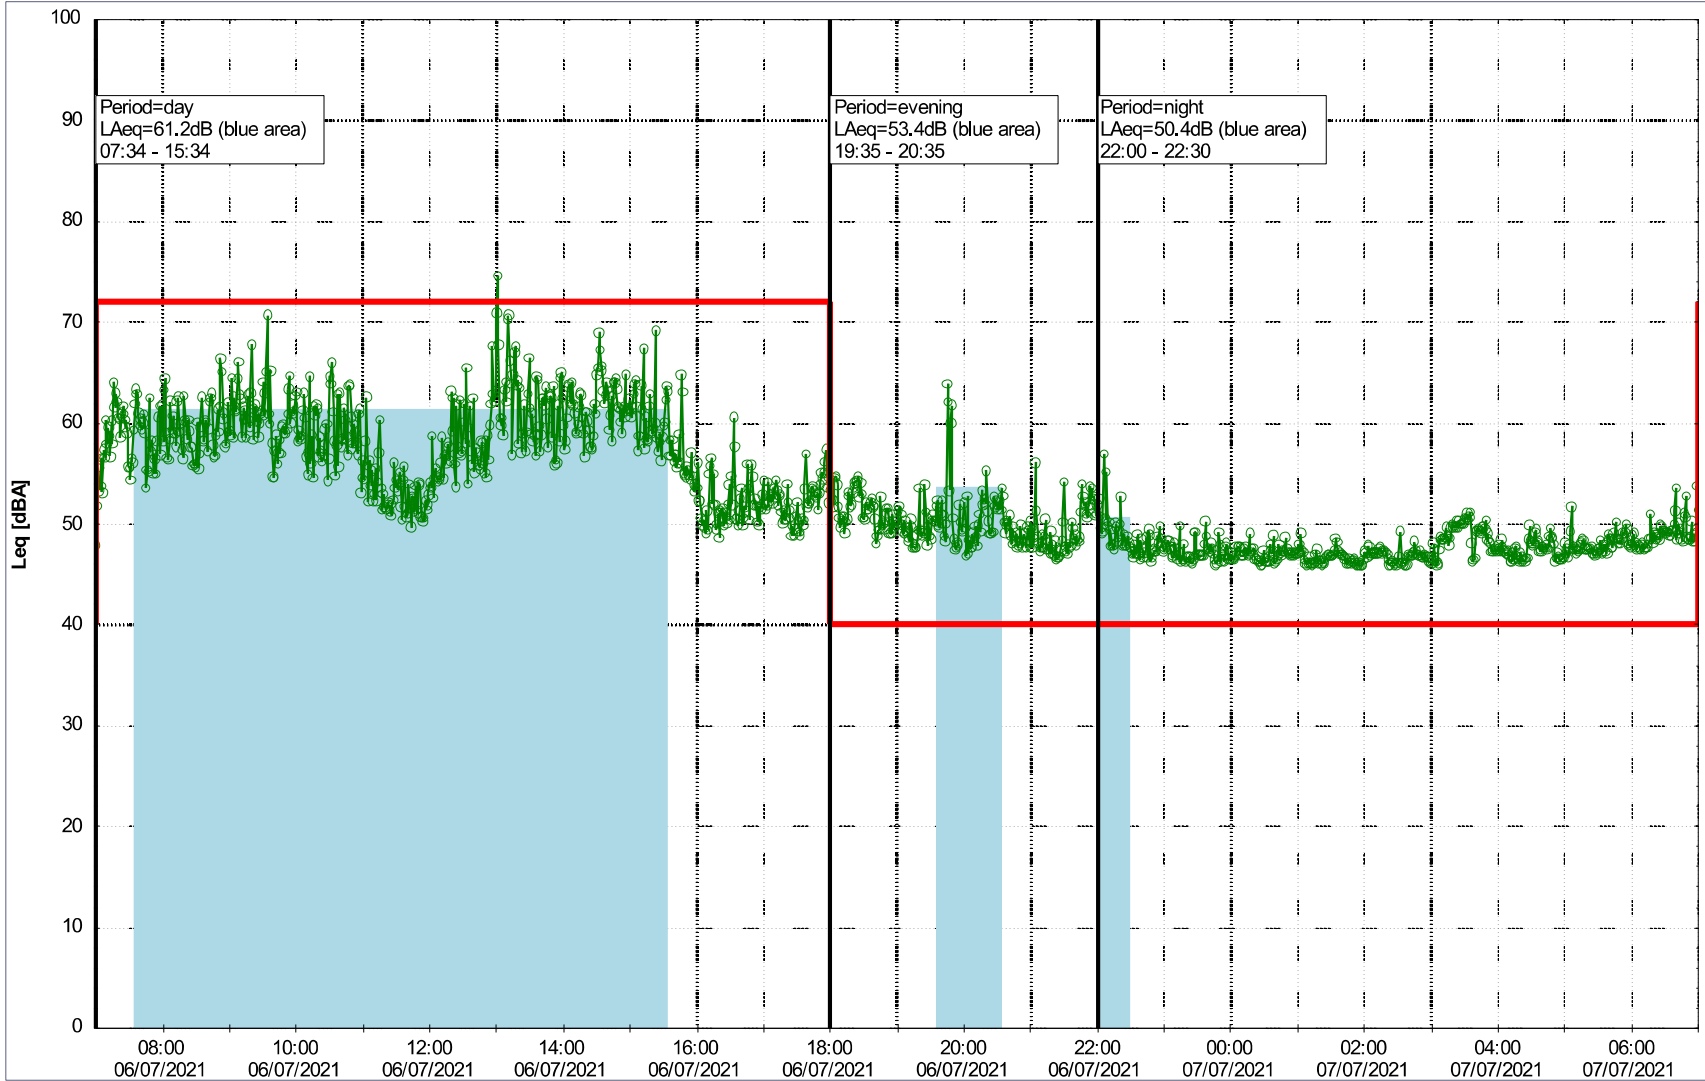

Plan View

Remarks

...

Noise Time Related Diagram

06/07/2021
07/07/2021

○○○○ MOP_NS01

Project: Kronos Sydhavnen
Construction: Mozarts Plads
Location: N-V

Plan View

Remarks

...

Noise Time Related Diagram

07/07/2021
08/07/2021

○○○○ MOP_NS01

Project: Kronos Sydhavnen
Construction: Mozarts Plads
Location: N-V

Plan View

Remarks