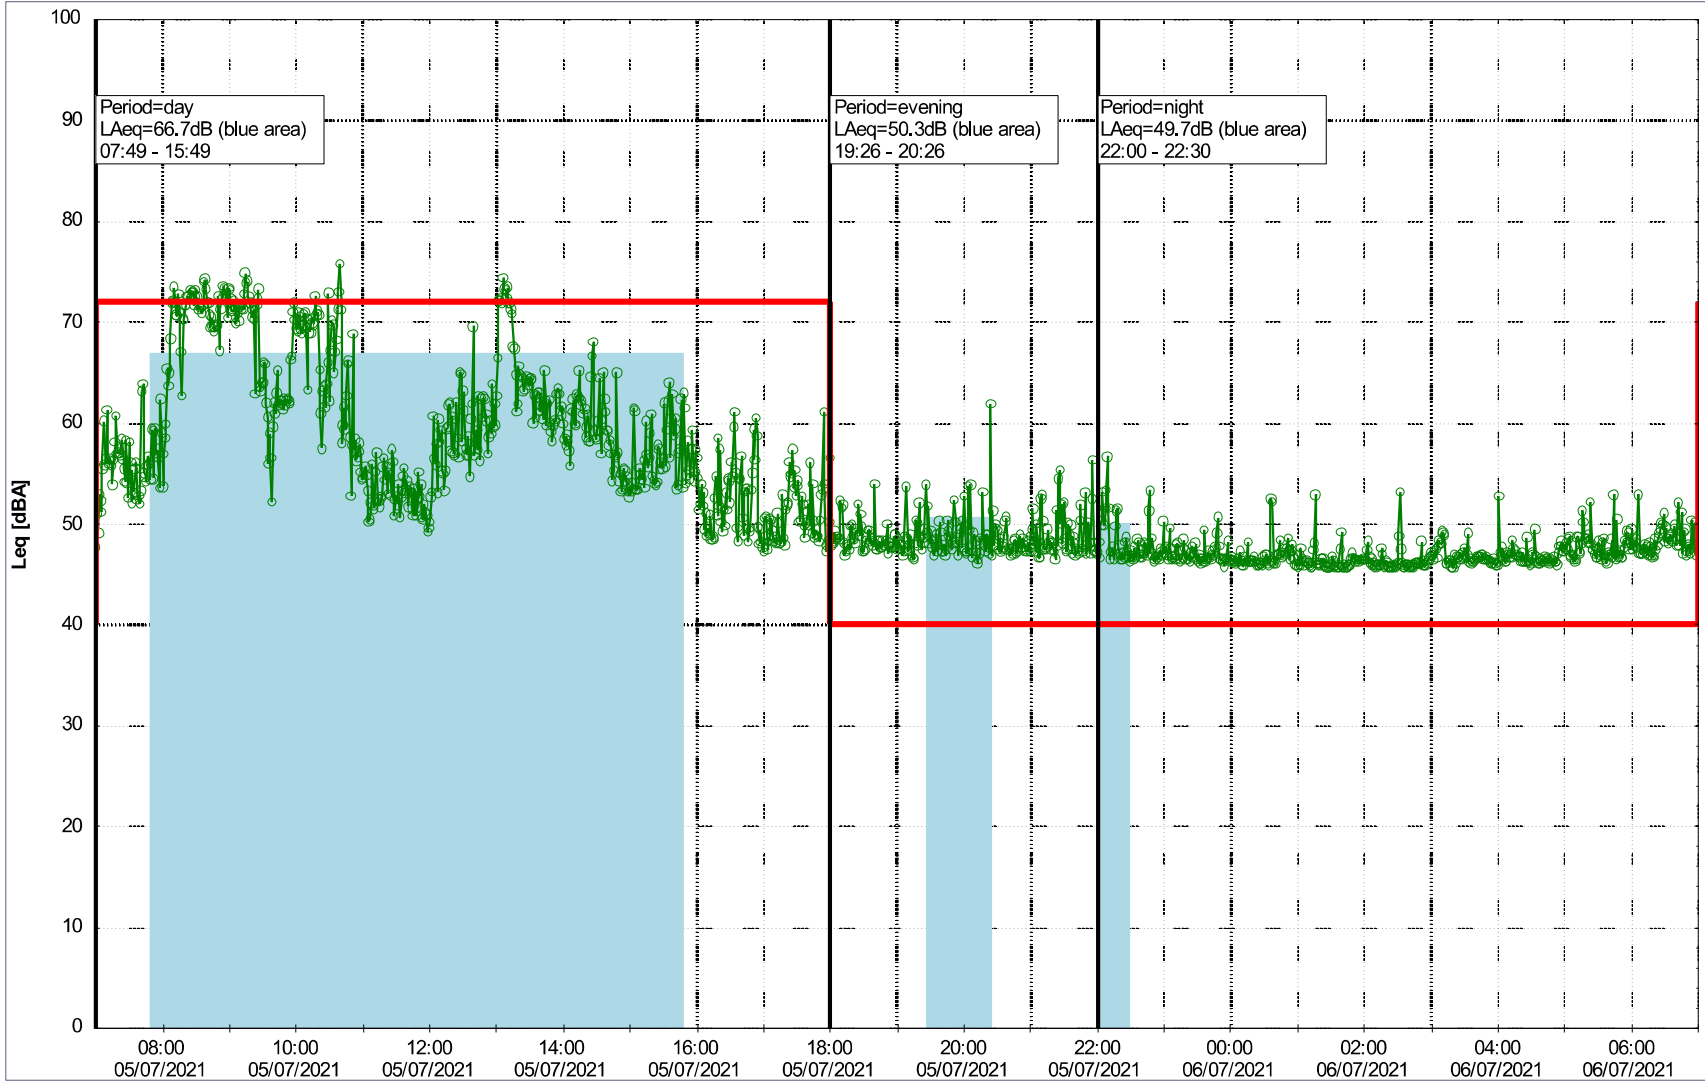

Project: Kronos Sydhavnen
Construction: Mozarts Plads
Location: N-V

Plan View

Remarks

...

Noise Time Related Diagram

05/07/2021
06/07/2021

○○○○ MOP_NS01

Project: Kronos Sydhavnen
Construction: Mozarts Plads
Location: N-V

Plan View

Remarks

...

Noise Time Related Diagram

06/07/2021
07/07/2021

○○○○ MOP_NS01

Project: Kronos Sydhavnen
Construction: Mozarts Plads
Location: N-V

Plan View

Remarks

...

Noise Time Related Diagram

07/07/2021
08/07/2021

○○○○ MOP_NS01

Project: Kronos Sydhavnen
Construction: Mozarts Plads
Location: N-V

Plan View

Remarks