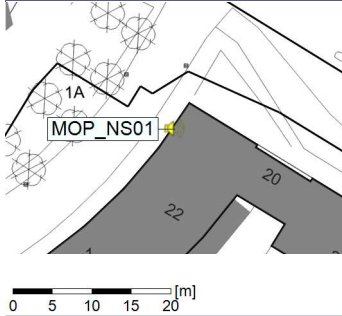

Noise Time Related Diagram

09/07/2021
10/07/2021

○○○○ MOP_NS01

Project: Kronos Sydhavnen
Construction: Mozarts Plads
Location: N-V

Plan View

Remarks

...

Noise Time Related Diagram