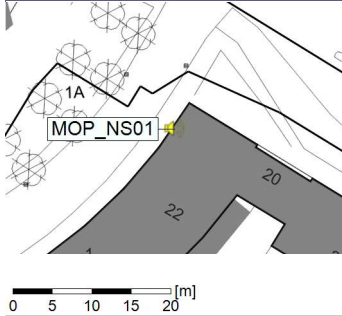

Plan View

Remarks

...

Noise Time Related Diagram

06/07/2021
07/07/2021

○○○○ MOP_NS01

Project: Kronos Sydhavnen
Construction: Mozarts Plads
Location: N-V

Plan View