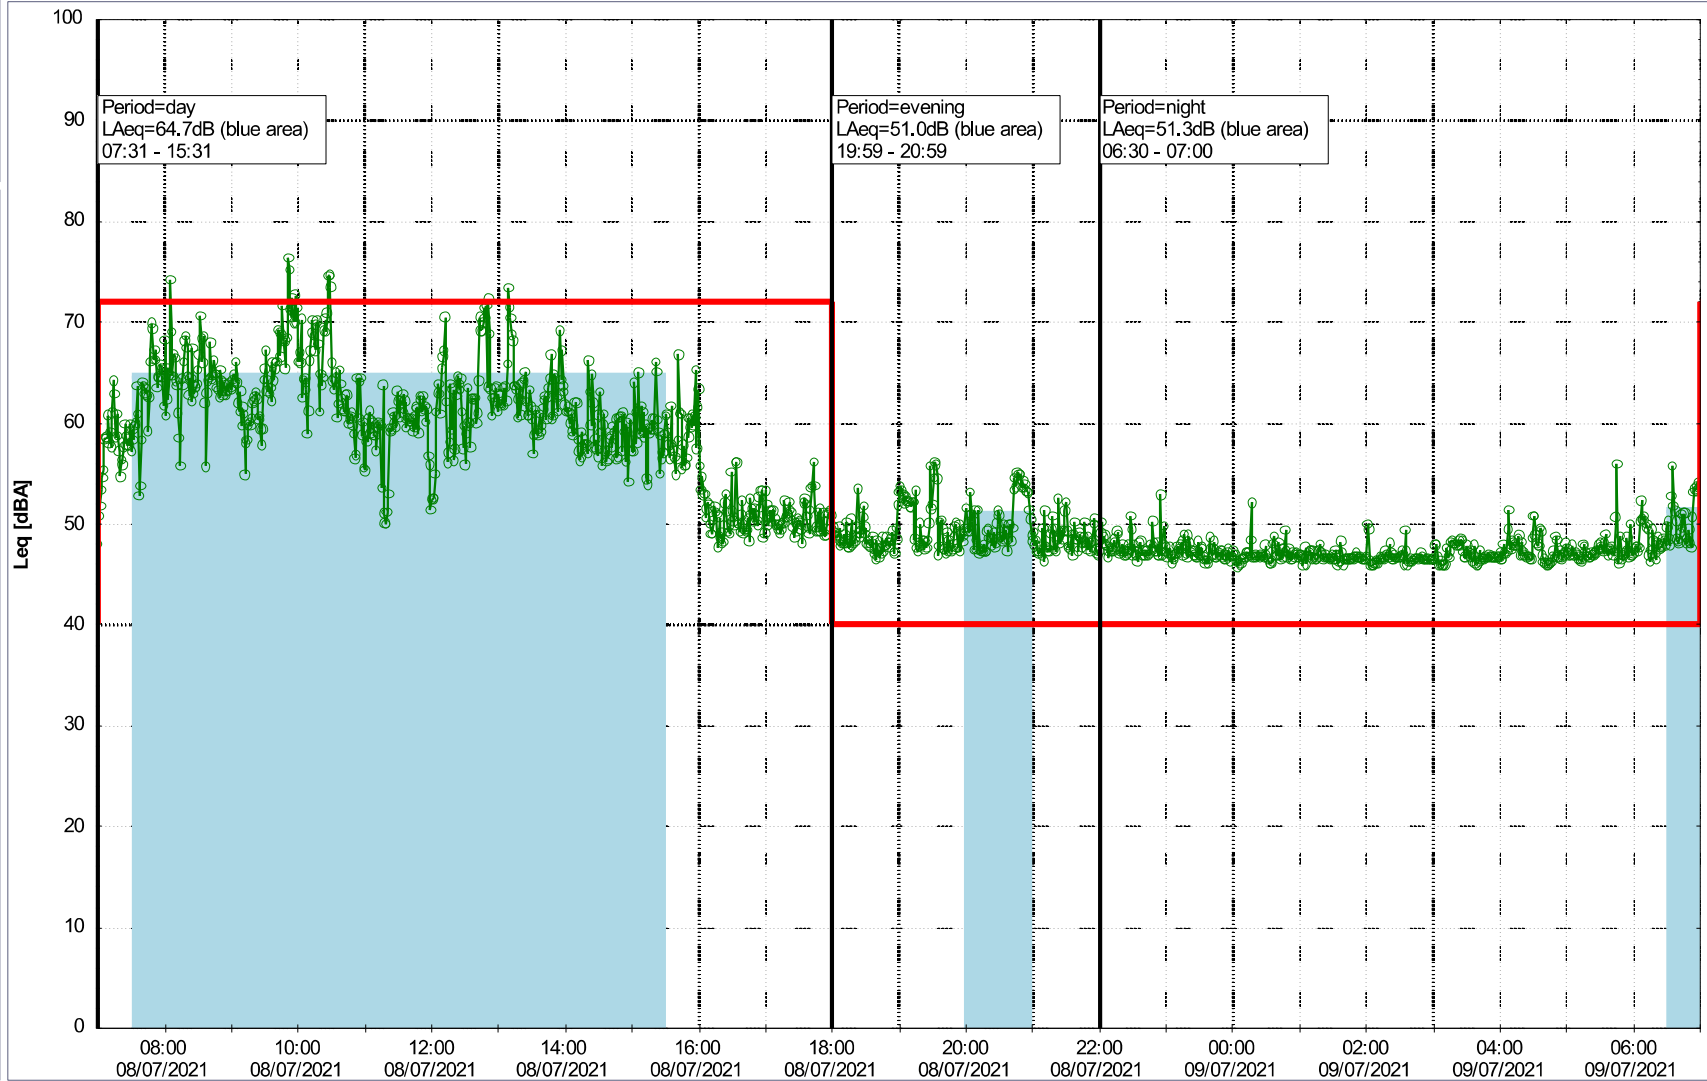

Remarks

...

Noise Time Related Diagram

07/07/2021
08/07/2021

○○○○ MOP_NS01

Project: Kronos Sydhavnen
Construction: Mozarts Plads
Location: N-V

Plan View

Remarks

...

Noise Time Related Diagram

08/07/2021
09/07/2021

○○○○ MOP_NS01

Project: Kronos Sydhavnen
Construction: Mozarts Plads
Location: N-V

Plan View

Remarks

...

Noise Time Related Diagram

09/07/2021
10/07/2021

○○○○ MOP_NS01

Project: Kronos Sydhavnen
Construction: Mozarts Plads
Location: N-V

Plan View

Remarks

...

Noise Time Related Diagram