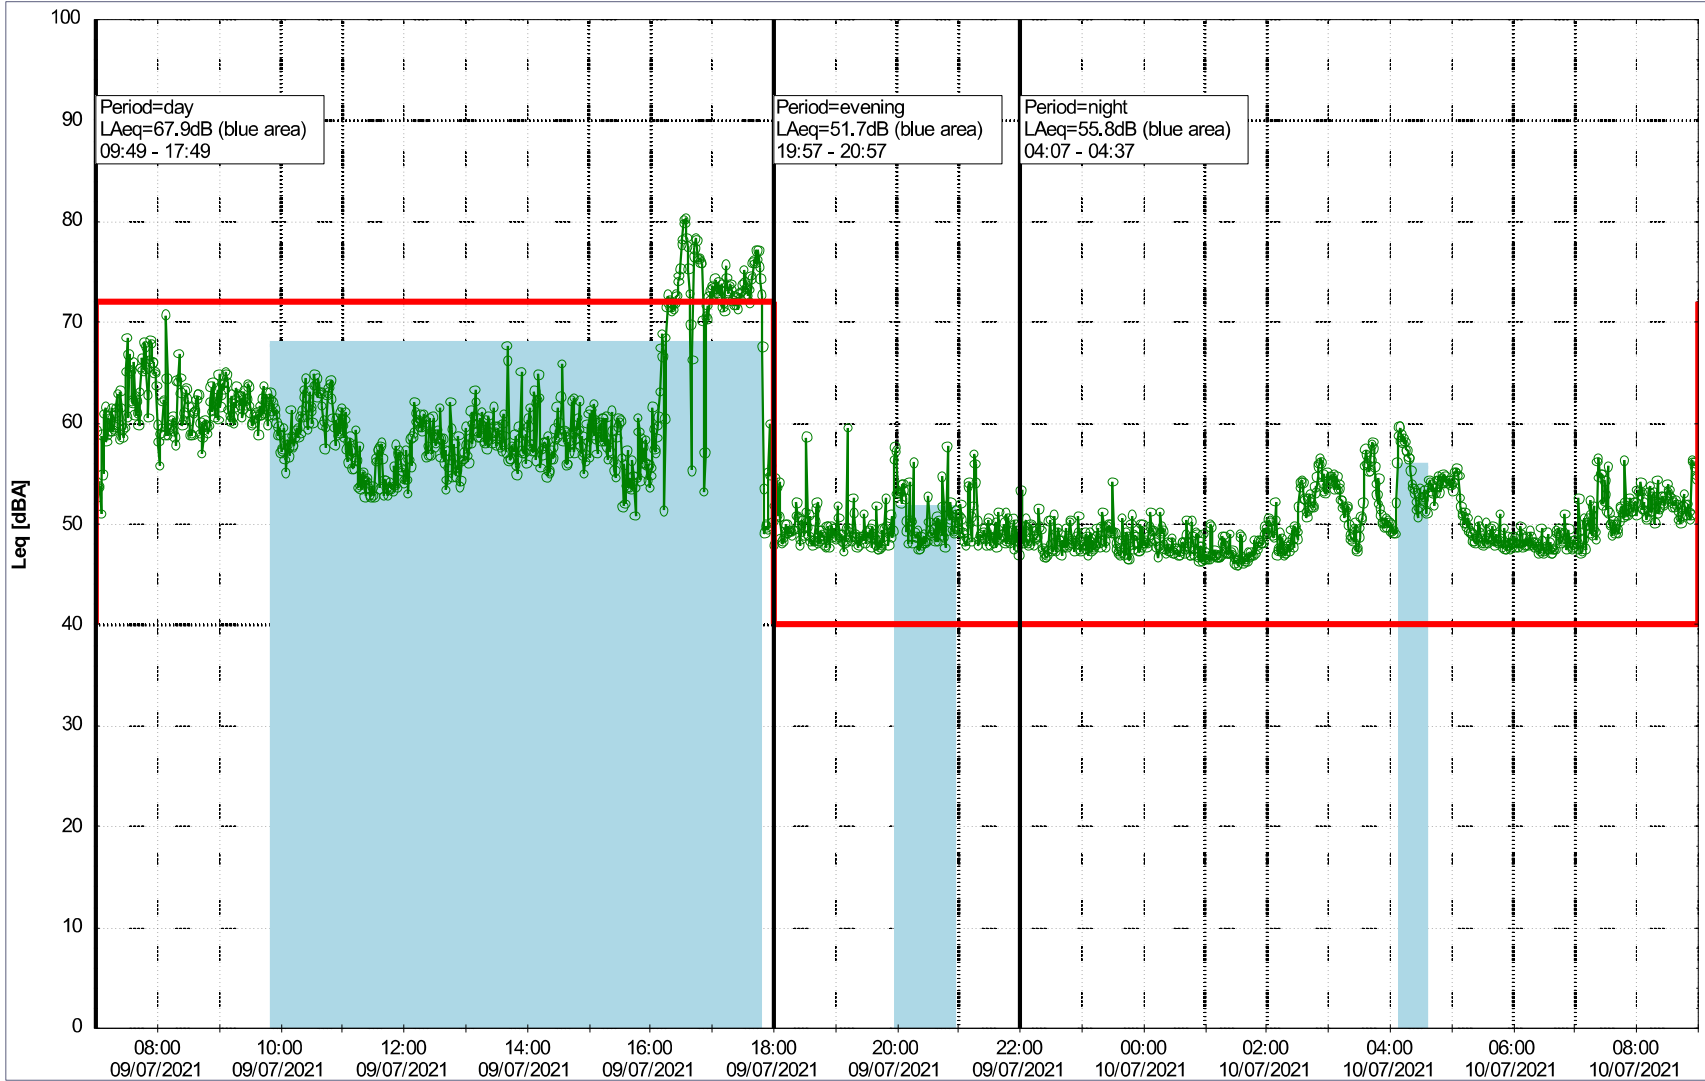

...

Noise Time Related Diagram

08/07/2021
09/07/2021

○○○○ MOP_NS01

Project: Kronos Sydhavnen
Construction: Mozarts Plads
Location: N-V

Plan View

Remarks

...

Noise Time Related Diagram

09/07/2021
10/07/2021

○○○○ MOP_NS01

Project: Kronos Sydhavnen
Construction: Mozarts Plads
Location: N-V

Plan View

Remarks

...

Noise Time Related Diagram