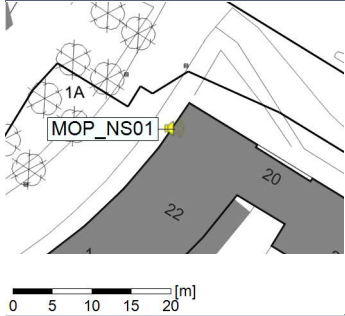

10/07/2021
11/07/2021

○○○○ MOP_NS01

Project: Kronos Sydhavnen
Construction: Mozarts Plads
Location: N-V

Plan View

Remarks

...

Noise Time Related Diagram

11/07/2021
12/07/2021