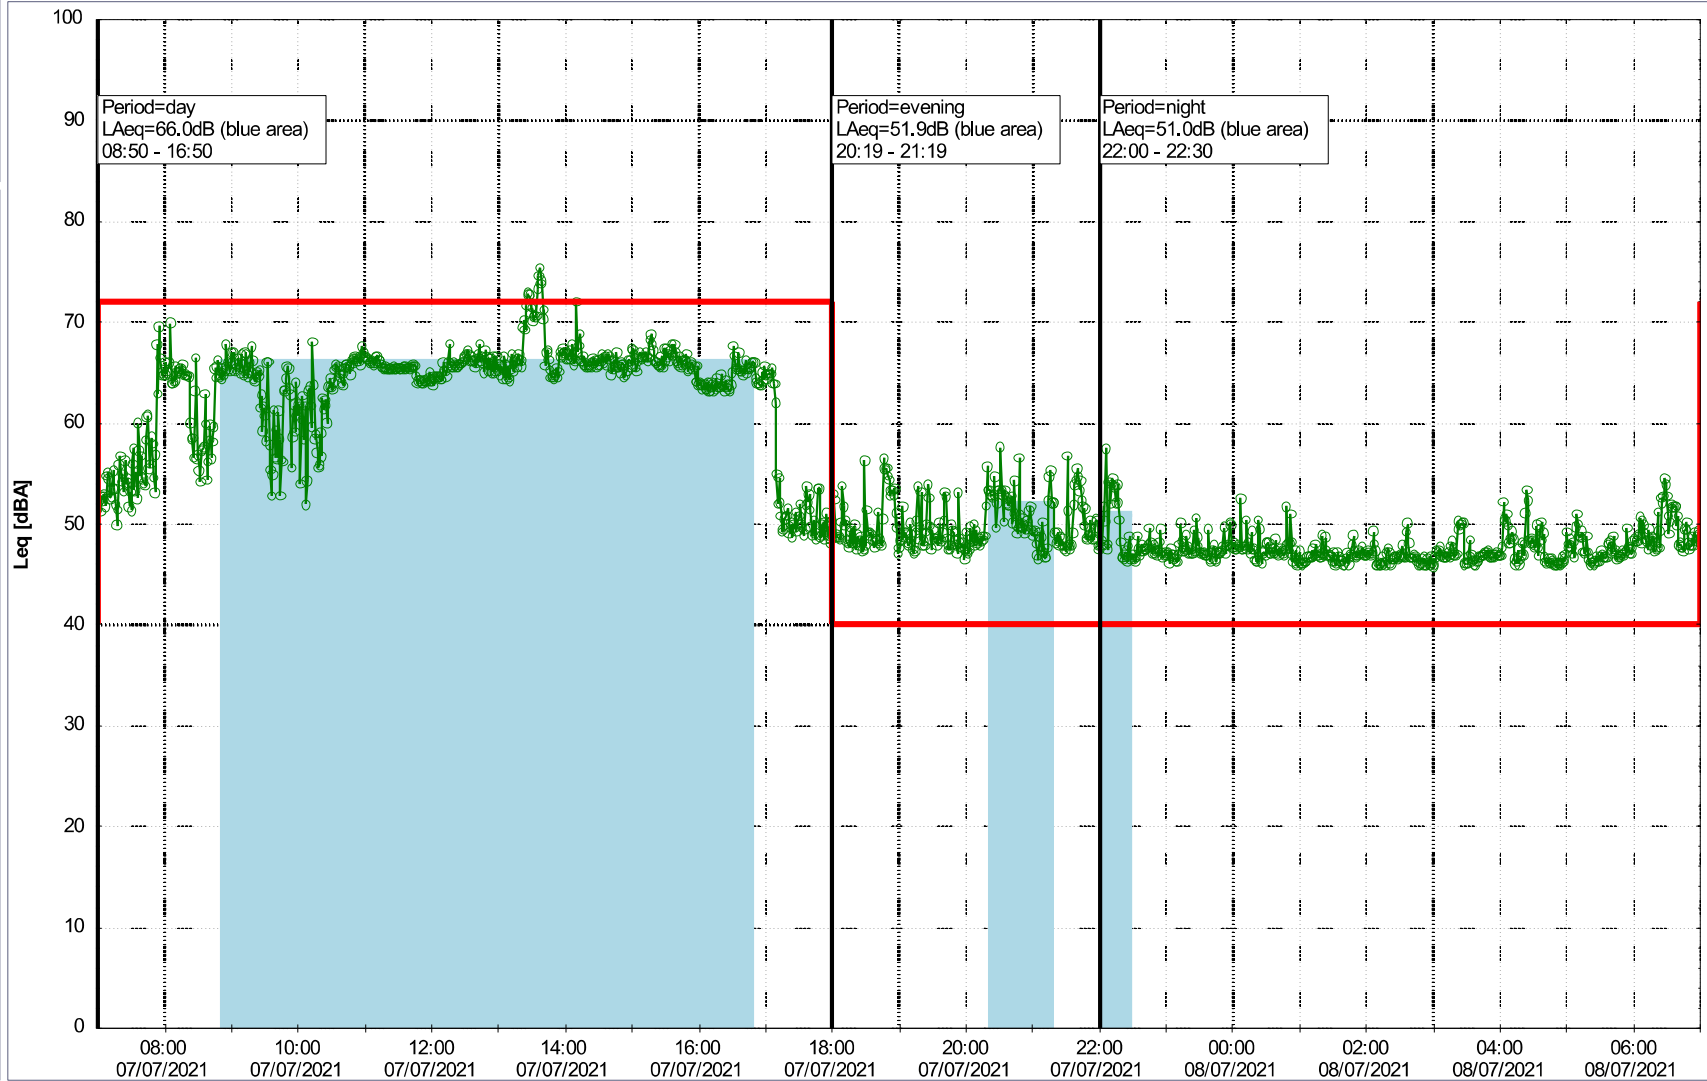

Plan View

Remarks

...

Noise Time Related Diagram

06/07/2021
07/07/2021

○○○○ MOP_NS01

Project: Kronos Sydhavnen
Construction: Mozarts Plads
Location: N-V

Plan View

Remarks

...

Noise Time Related Diagram

07/07/2021
08/07/2021

○○○○ MOP_NS01

Project: Kronos Sydhavnen
Construction: Mozarts Plads
Location: N-V

Plan View

Remarks

...

Noise Time Related Diagram

08/07/2021
09/07/2021

○○○○ MOP_NS01

Project: Kronos Sydhavnen
Construction: Mozarts Plads
Location: N-V

Plan View

Remarks

...

Noise Time Related Diagram

09/07/2021
10/07/2021

○○○○ MOP_NS01

Project: Kronos Sydhavnen
Construction: Mozarts Plads
Location: N-V

Plan View

Remarks

...

Noise Time Related Diagram