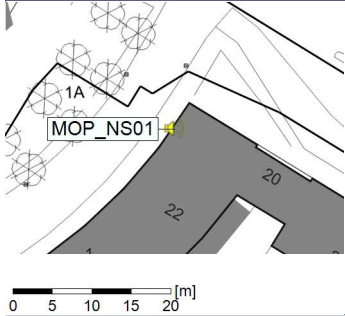

Project: Kronos Sydhavnen
Construction: Mozarts Plads
Location: N-V

Plan View

Remarks

...

Noise Time Related Diagram

05/07/2021
06/07/2021

○○○○ MOP_NS01

Project: Kronos Sydhavnen
Construction: Mozarts Plads
Location: N-V