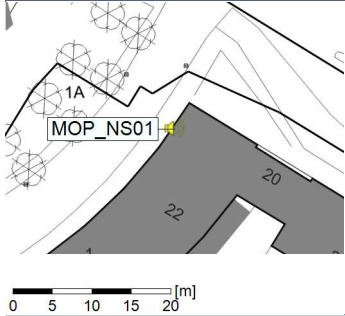

...

Noise Time Related Diagram

08/07/2021
09/07/2021

○○○○ MOP_NS01

Project: Kronos Sydhavnen
Construction: Mozarts Plads
Location: N-V

Plan View

Remarks

...