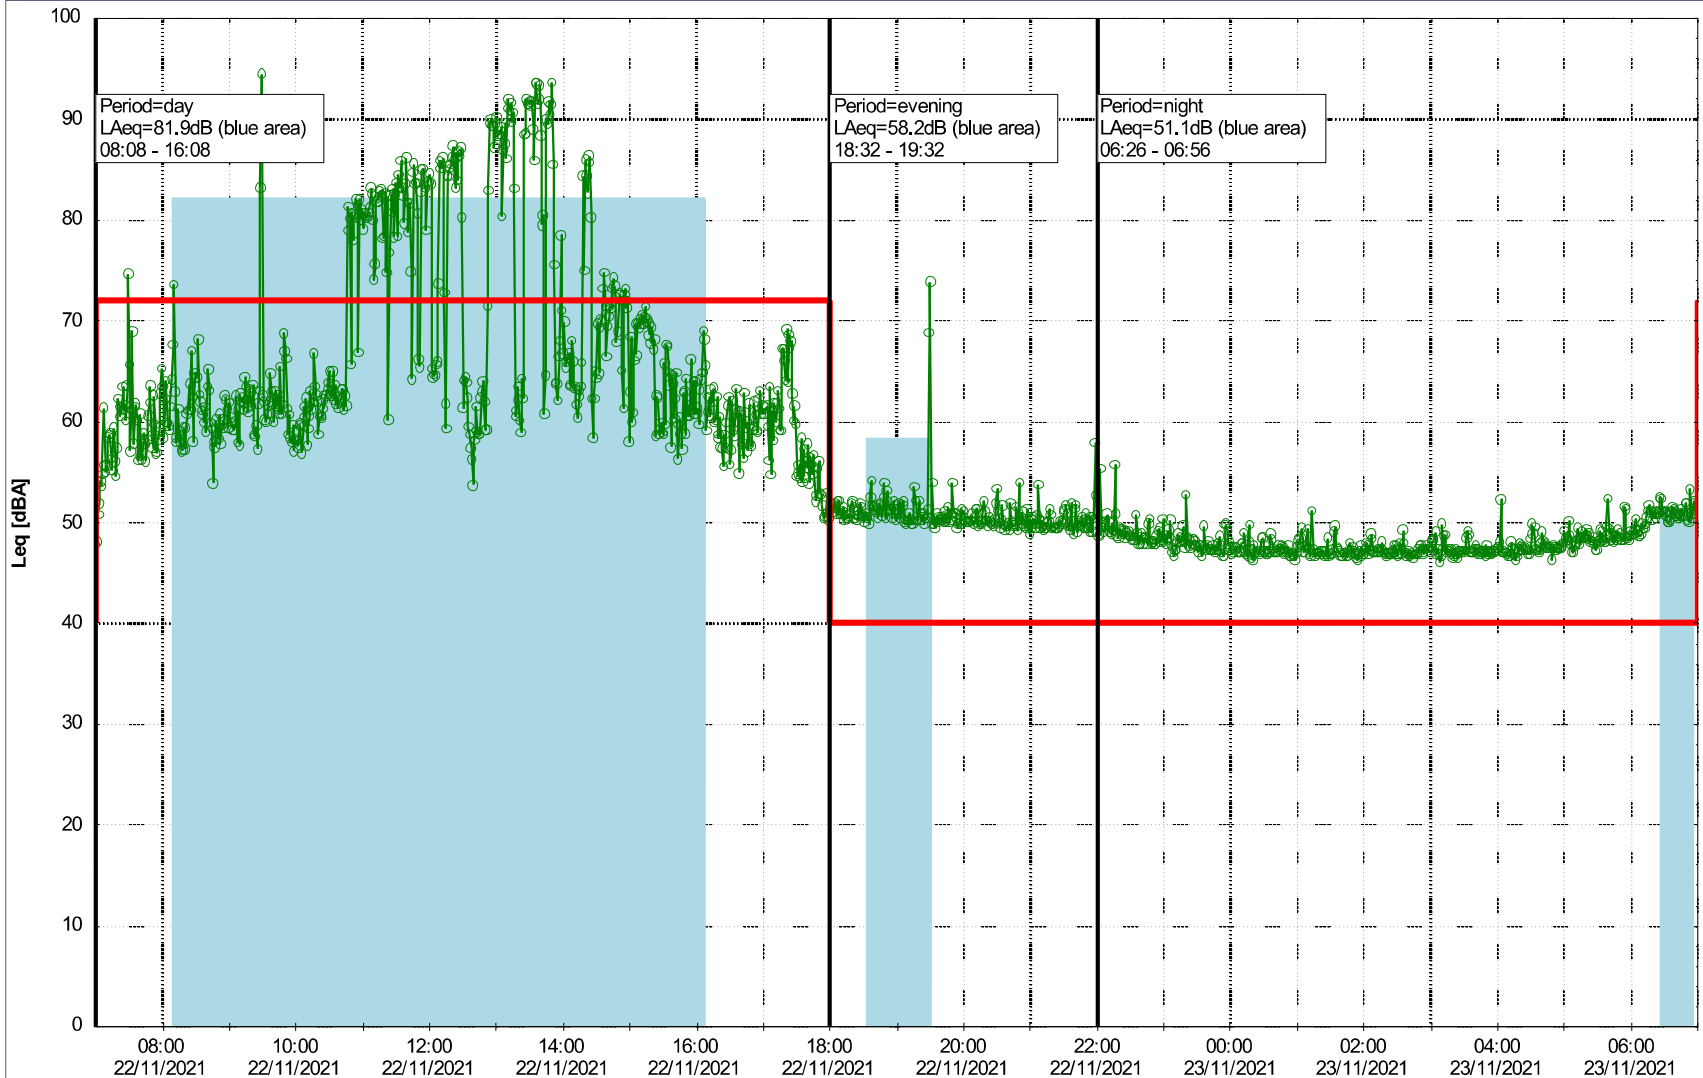

Noise Time Related Diagram

22/11/2021
23/11/2021

○○○○ MOP_NS01