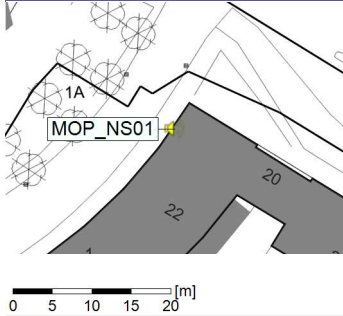

Plan View

Remarks

...

Noise Time Related Diagram

23/11/2021
24/11/2021

○○○○ MOP_NS01

Project: Kronos Sydhavnen
Construction: Mozarts Plads
Location: N-V

Plan View