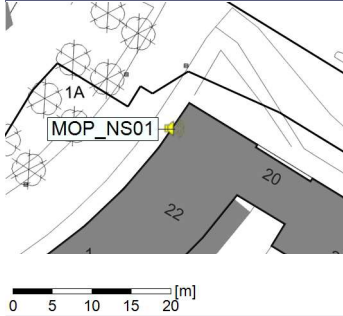

27/11/2021
28/11/2021

○○○○ MOP_NS01

Project: Kronos Sydhavnen
Construction: Mozarts Plads
Location: N-V

Plan View

Remarks

...

Noise Time Related Diagram

28/11/2021
29/11/2021