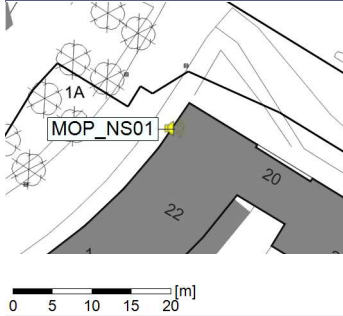

Project: Kronos Sydhavnen
Construction: Mozarts Plads
Location: N-V

26/11/2021
27/11/2021

Plan View