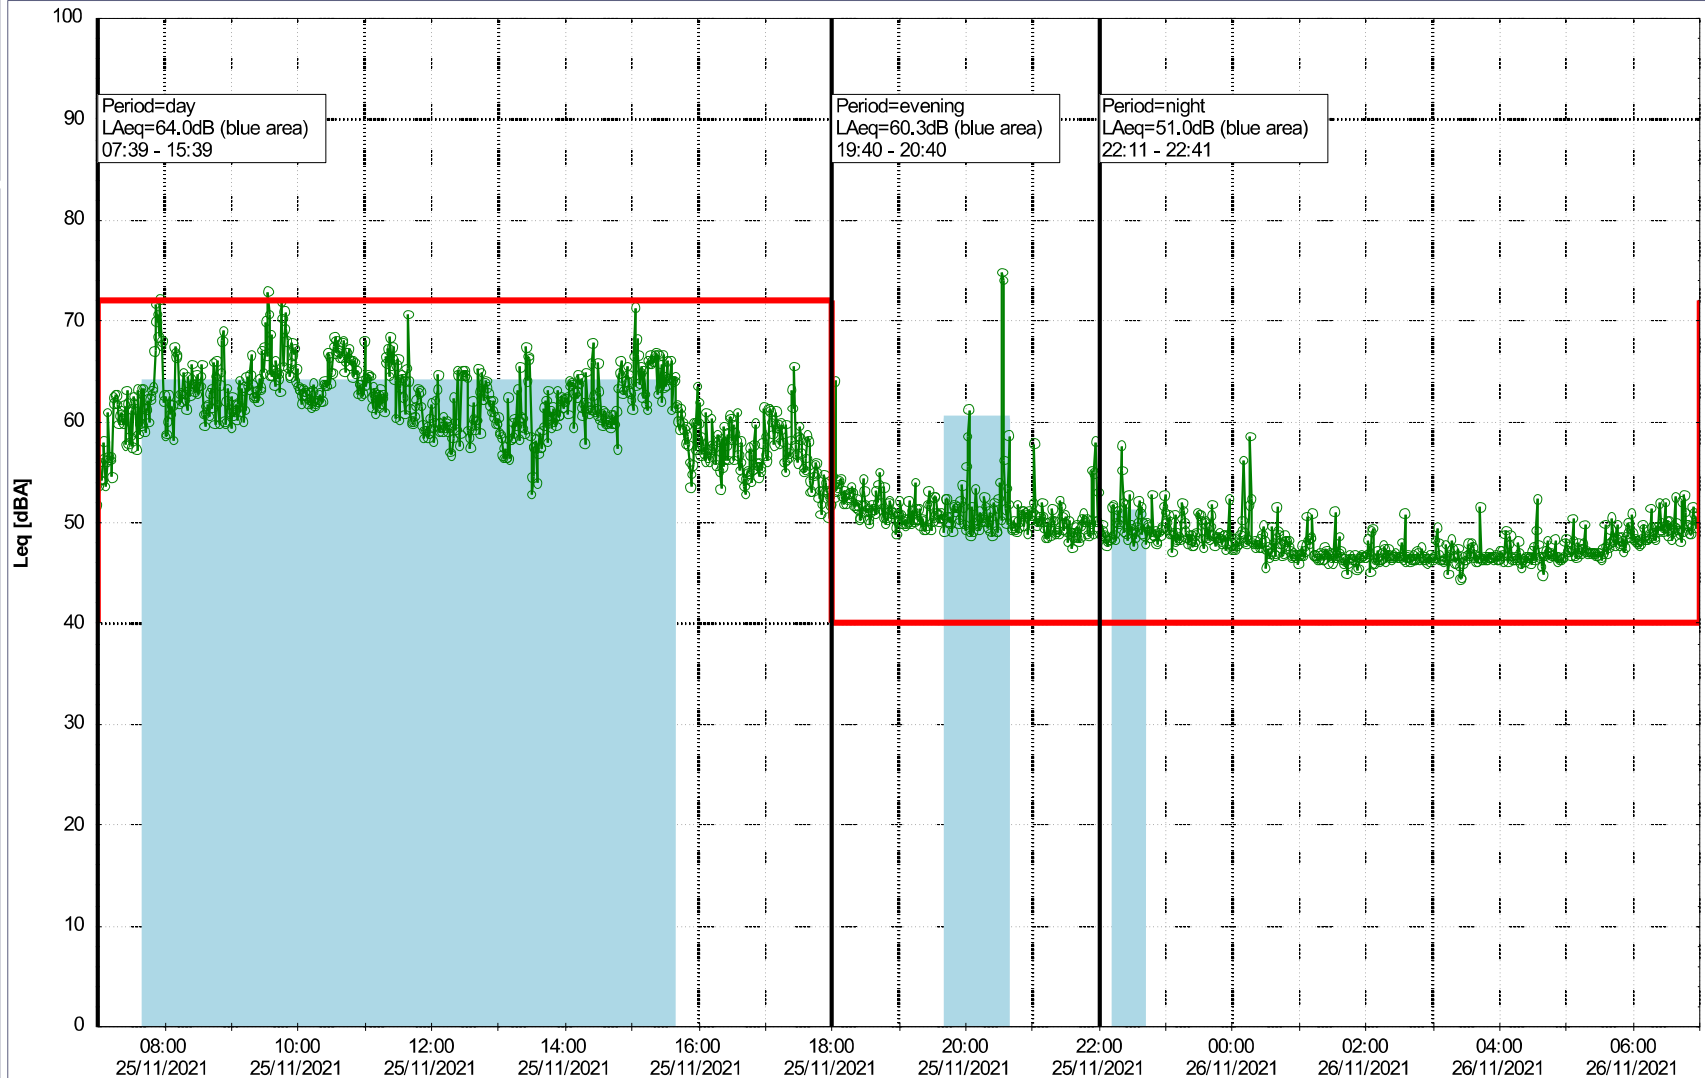

Remarks

...

Noise Time Related Diagram

24/11/2021
25/11/2021

○○○○ MOP_NS01

Project: Kronos Sydhavnen
Construction: Mozarts Plads
Location: N-V

Plan View

Remarks

...

Noise Time Related Diagram

25/11/2021
26/11/2021

○○○○ MOP_NS01

Project: Kronos Sydhavnen
Construction: Mozarts Plads
Location: N-V

26/11/2021
27/11/2021

Plan View

Remarks

...

Noise Time Related Diagram

○○○○ MOP_NS01

Project: Kronos Sydhavnen
Construction: Mozarts Plads
Location: N-V

Plan View

Remarks

...

Noise Time Related Diagram