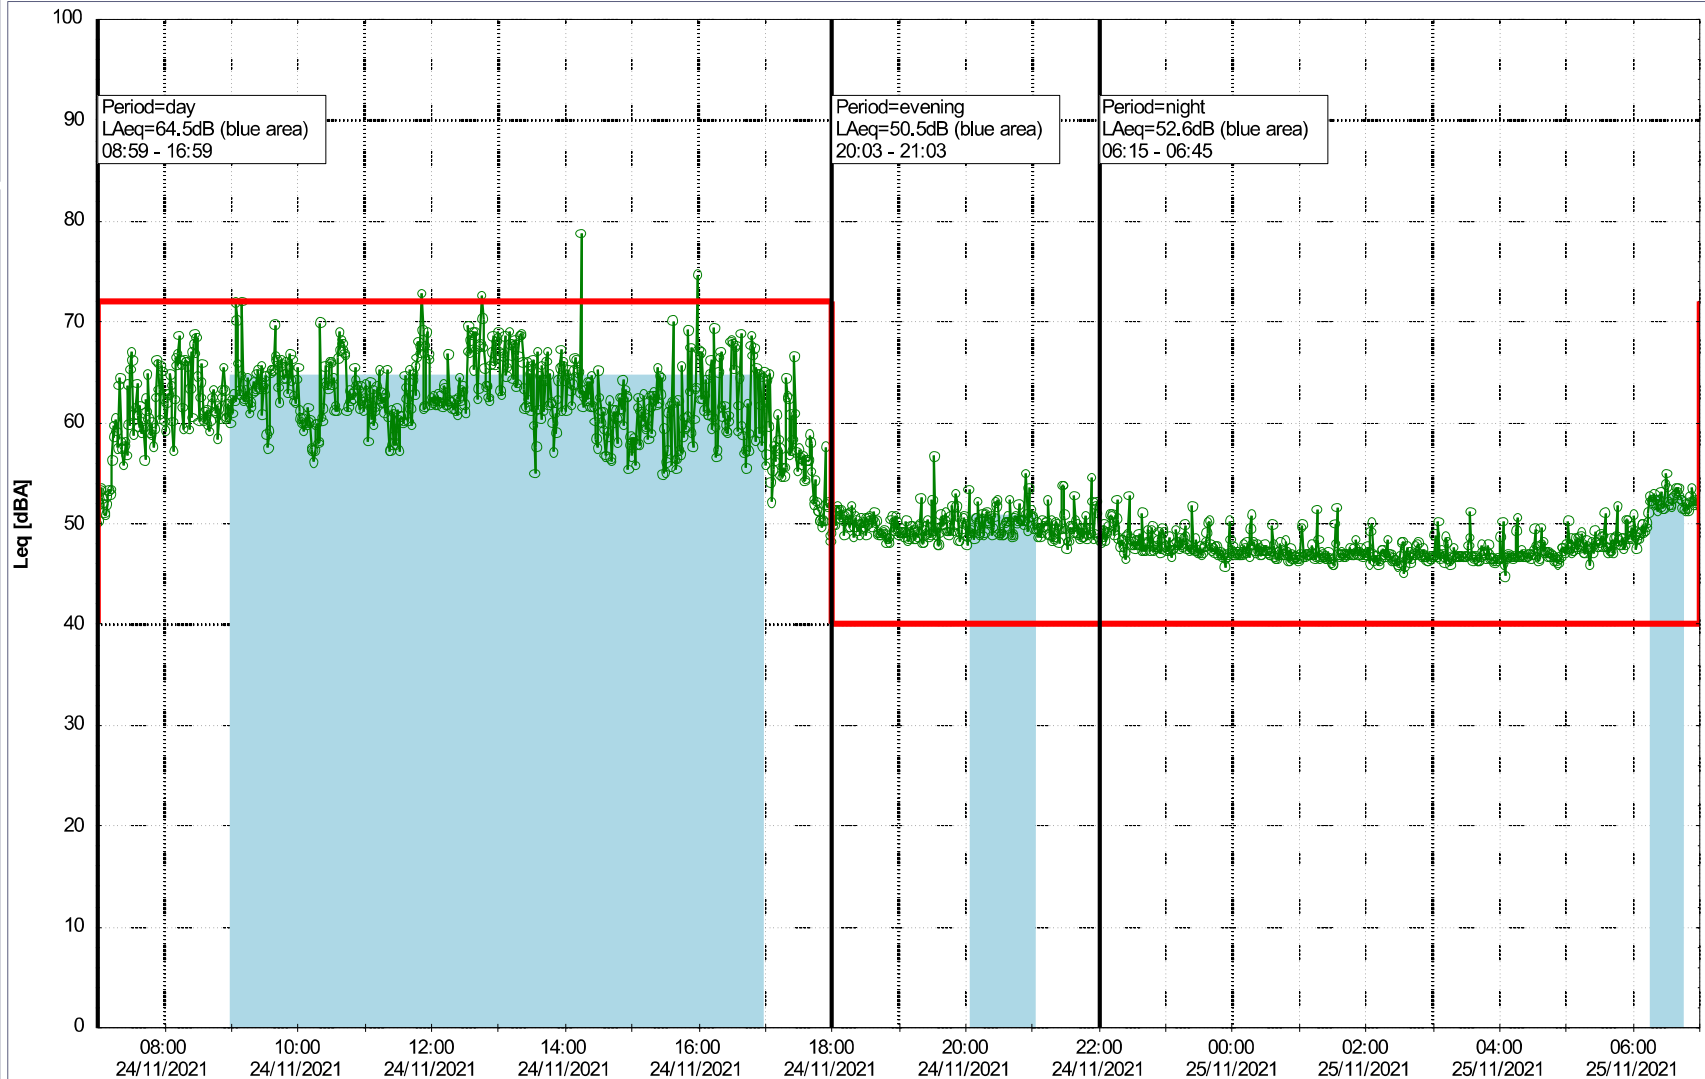

Plan View

Remarks

...

Noise Time Related Diagram

23/11/2021
24/11/2021

○○○○ MOP_NS01

Project: Kronos Sydhavnen
Construction: Mozarts Plads
Location: N-V

Plan View

Remarks

...

Noise Time Related Diagram

24/11/2021
25/11/2021

○○○○ MOP_NS01

Project: Kronos Sydhavnen
Construction: Mozarts Plads
Location: N-V

Plan View

Remarks

...

Noise Time Related Diagram

○○○○ MOP_NS01

Project: Kronos Sydhavnen
Construction: Mozarts Plads
Location: N-V

Plan View

Remarks

...

Noise Time Related Diagram