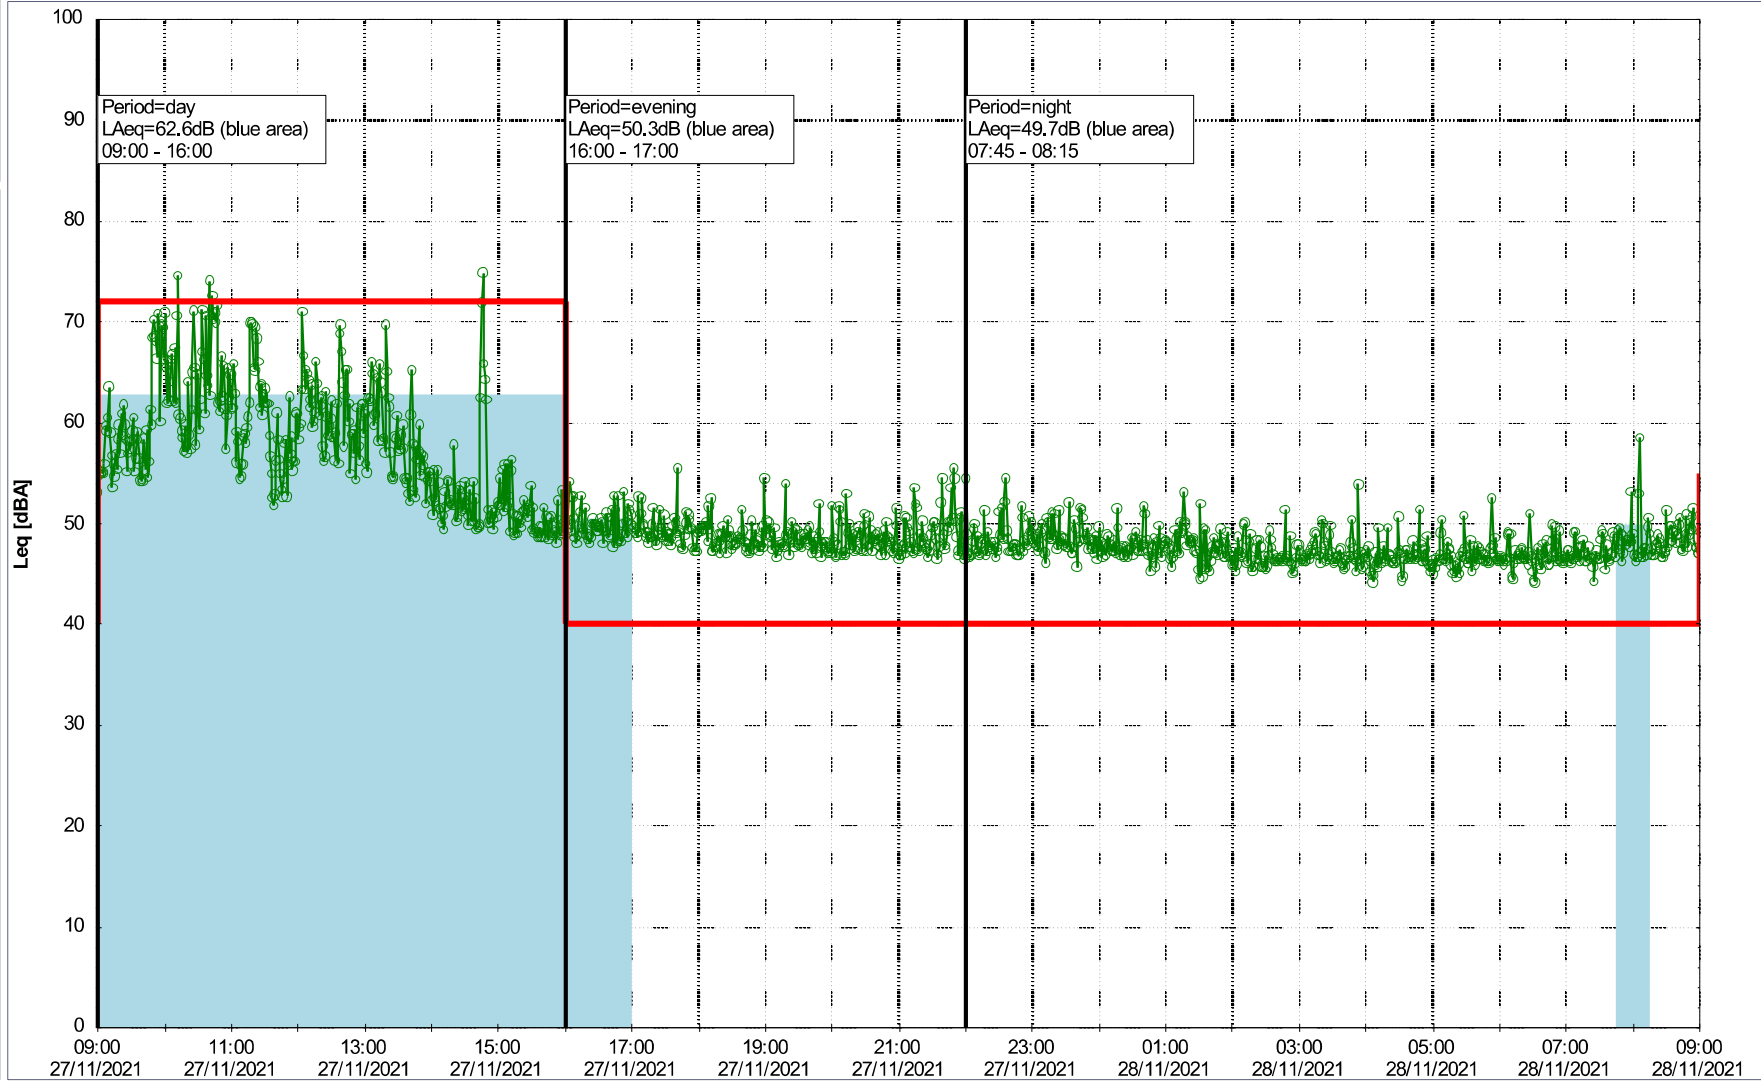

...

Noise Time Related Diagram

○○○○ MOP_NS01

Project: Kronos Sydhavnen
Construction: Mozarts Plads
Location: N-V

Plan View

Remarks

...

Noise Time Related Diagram

27/11/2021
28/11/2021

○○○○ MOP_NS01

Project: Kronos Sydhavnen
Construction: Mozarts Plads
Location: N-V

Plan View

Remarks

...

Noise Time Related Diagram

28/11/2021
29/11/2021