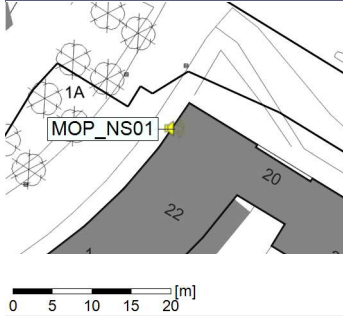

Project: Kronos Sydhavnen
Construction: Mozarts Plads
Location: N-V

Plan View

Remarks

...

Noise Time Related Diagram

22/11/2021
23/11/2021

○○○○ MOP_NS01

Project: Kronos Sydhavnen
Construction: Mozarts Plads
Location: N-V