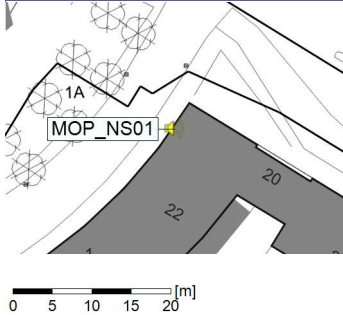

Project: Kronos Sydhavnen
Construction: Mozarts Plads
Location: N-V

Plan View