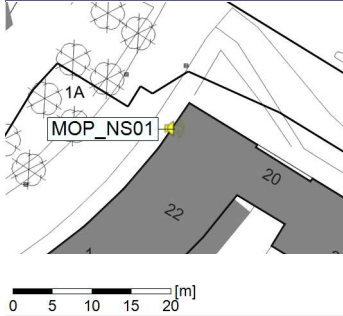

Remarks

...

Noise Time Related Diagram

24/11/2021
25/11/2021

○○○○ MOP_NS01

Project: Kronos Sydhavnen
Construction: Mozarts Plads
Location: N-V

Plan View

Remarks