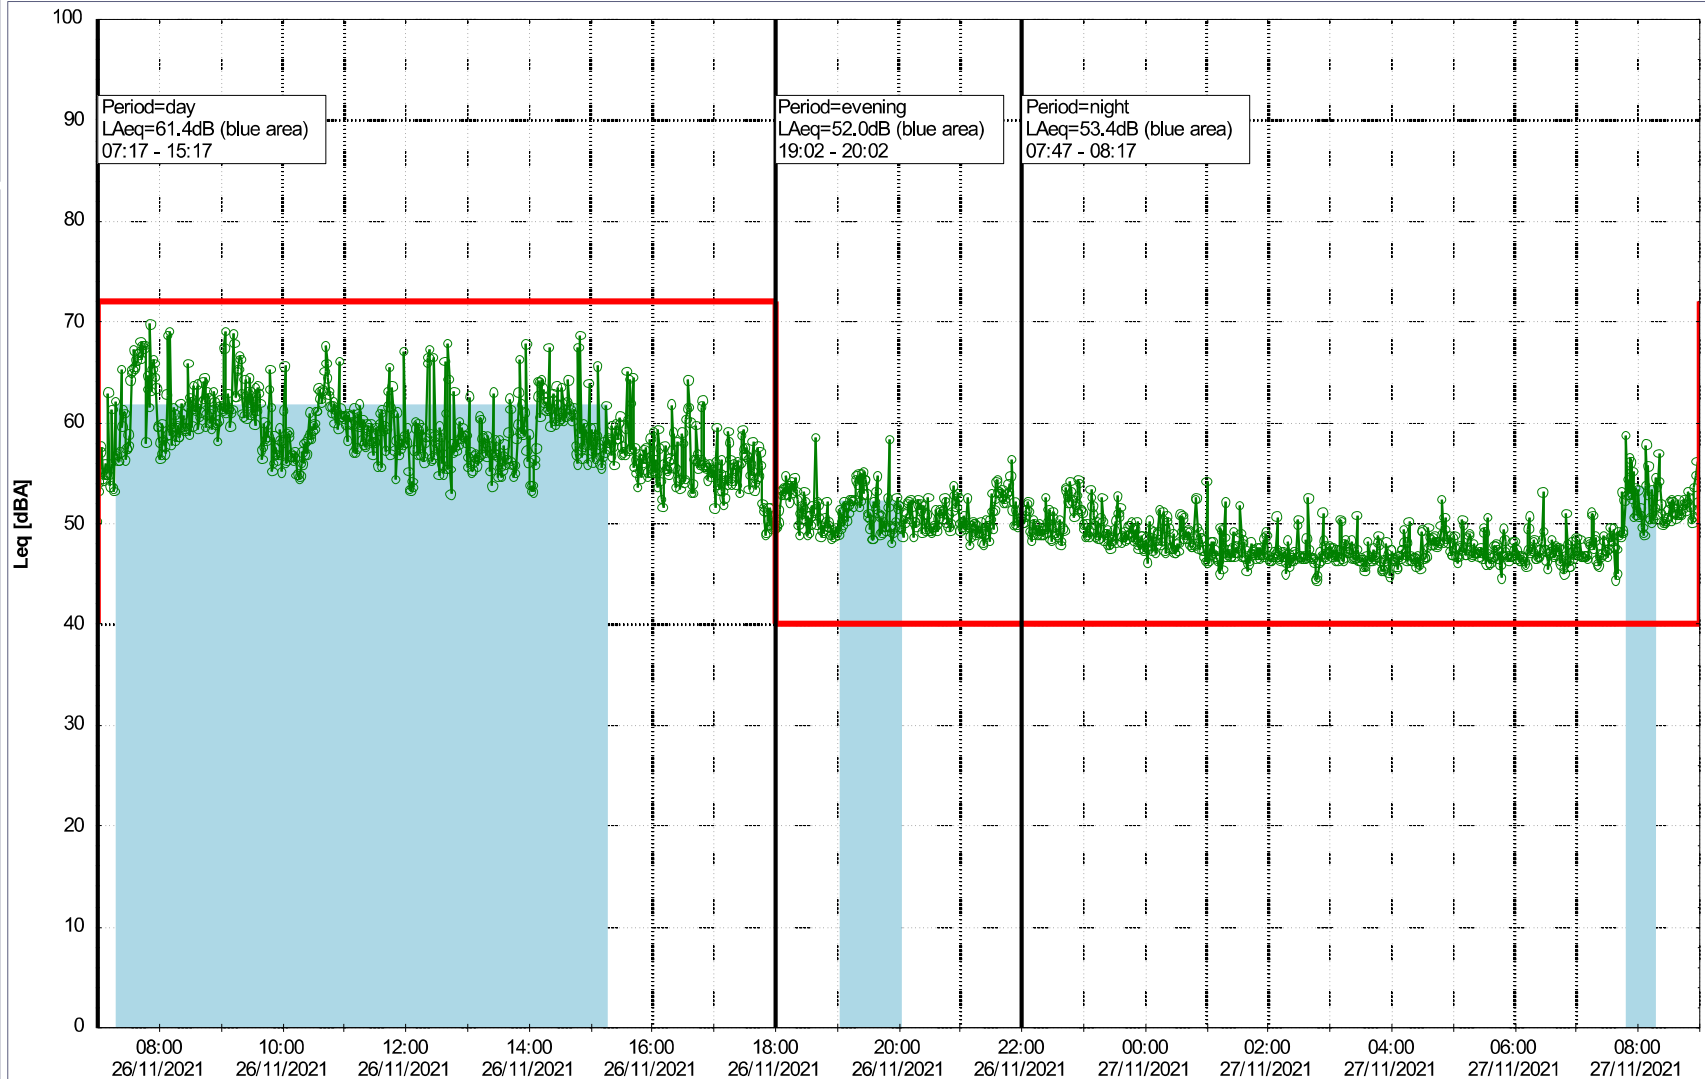

...

Noise Time Related Diagram

25/11/2021
26/11/2021

○○○○ MOP_NS01

Project: Kronos Sydhavnen
Construction: Mozarts Plads
Location: N-V

26/11/2021
27/11/2021

Plan View

Remarks

...

Noise Time Related Diagram

○○○○ MOP_NS01

Project: Kronos Sydhavnen
Construction: Mozarts Plads
Location: N-V

Plan View

Remarks

...

Noise Time Related Diagram