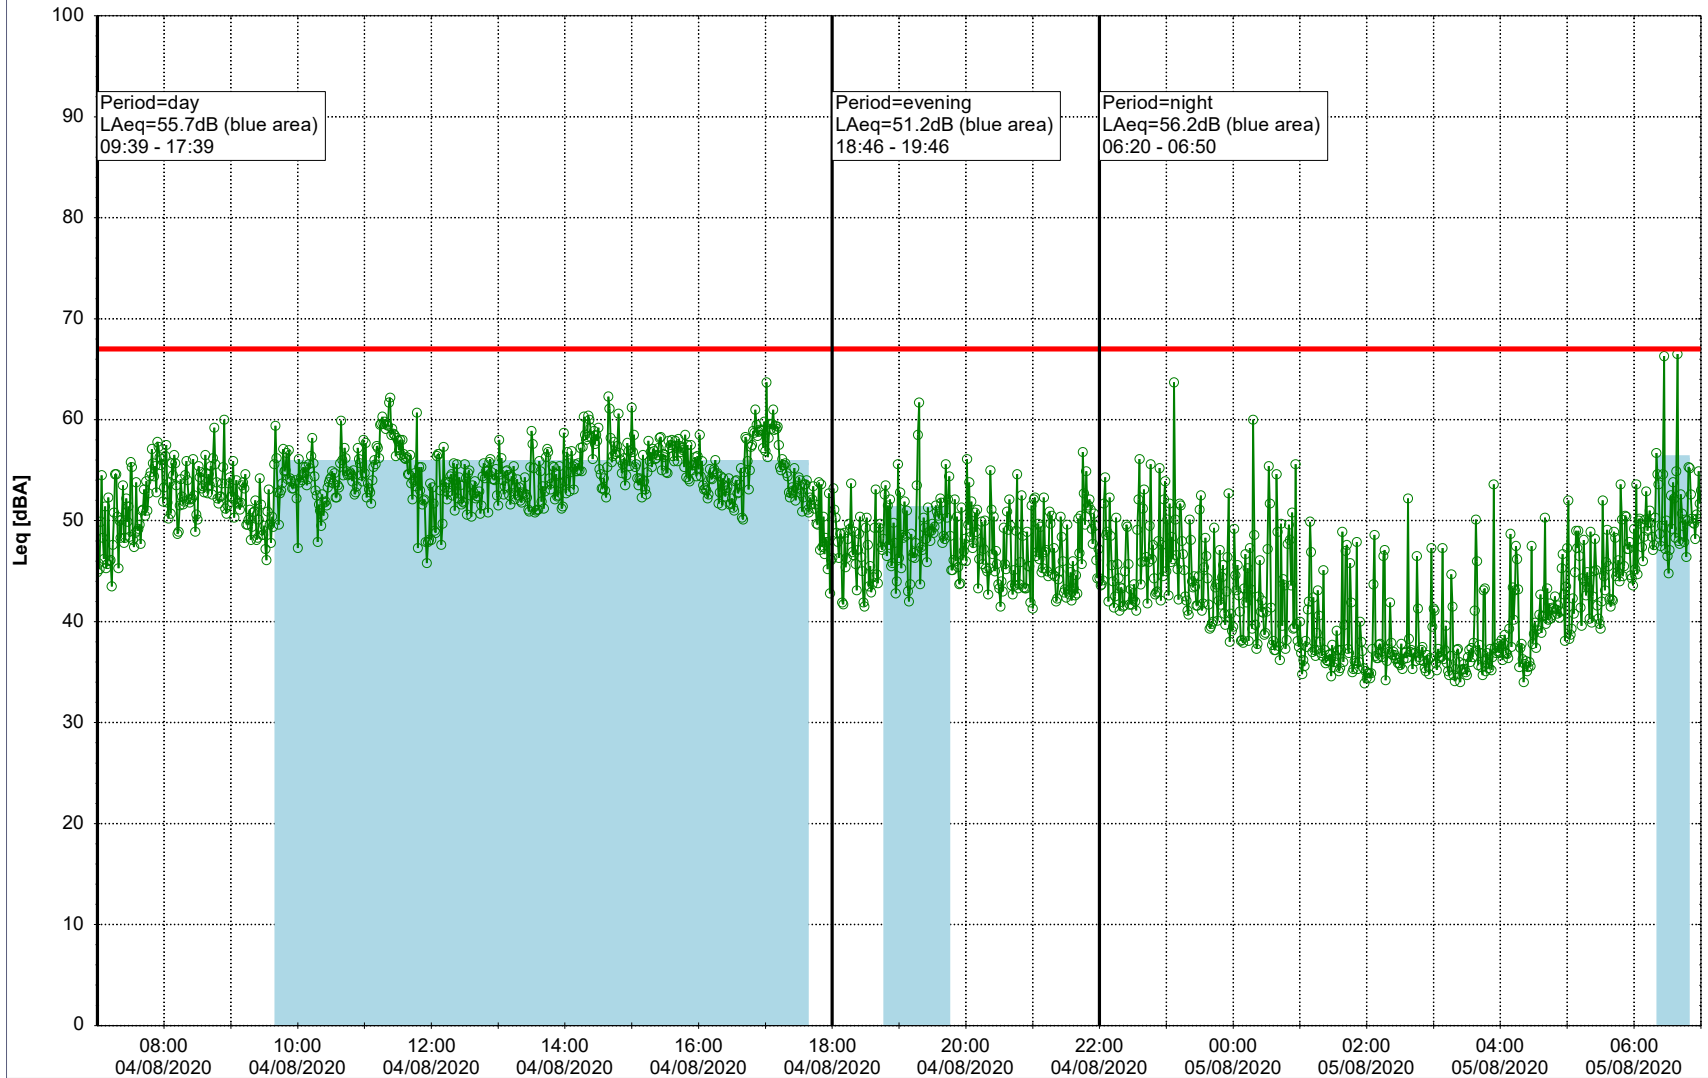

04/08/2020
05/08/2020

Plan View

Remarks

...

Noise Time Related Diagram

○○○ NEL_NS01

Project: Kronos Sydhavnen
Construction: Ny Ellebjerg
Location: N-V

Plan View

Remarks

...

Noise Time Related Diagram

05/08/2020
06/08/2020

○ ○ ○ ○ NEL_NS01

Project: Kronos Sydhavnen
Construction: Ny Ellebjerg
Location: N-V

Plan View

Remarks

Noise Time Related Diagram

07/08/2020
08/08/2020

○ NEL_NS01

Project: Kronos Sydhavnen
Construction: Ny Ellebjerg
Location: N-V

Plan View

Remarks

...

Noise Time Related Diagram

08/08/2020
09/08/2020

○ ○ ○ ○ NEL_NS01

Project: Kronos Sydhavnen
Construction: Ny Ellebjerg
Location: N-V

09/08/2020
10/08/2020

Plan View

Remarks

...

Noise Time Related Diagram