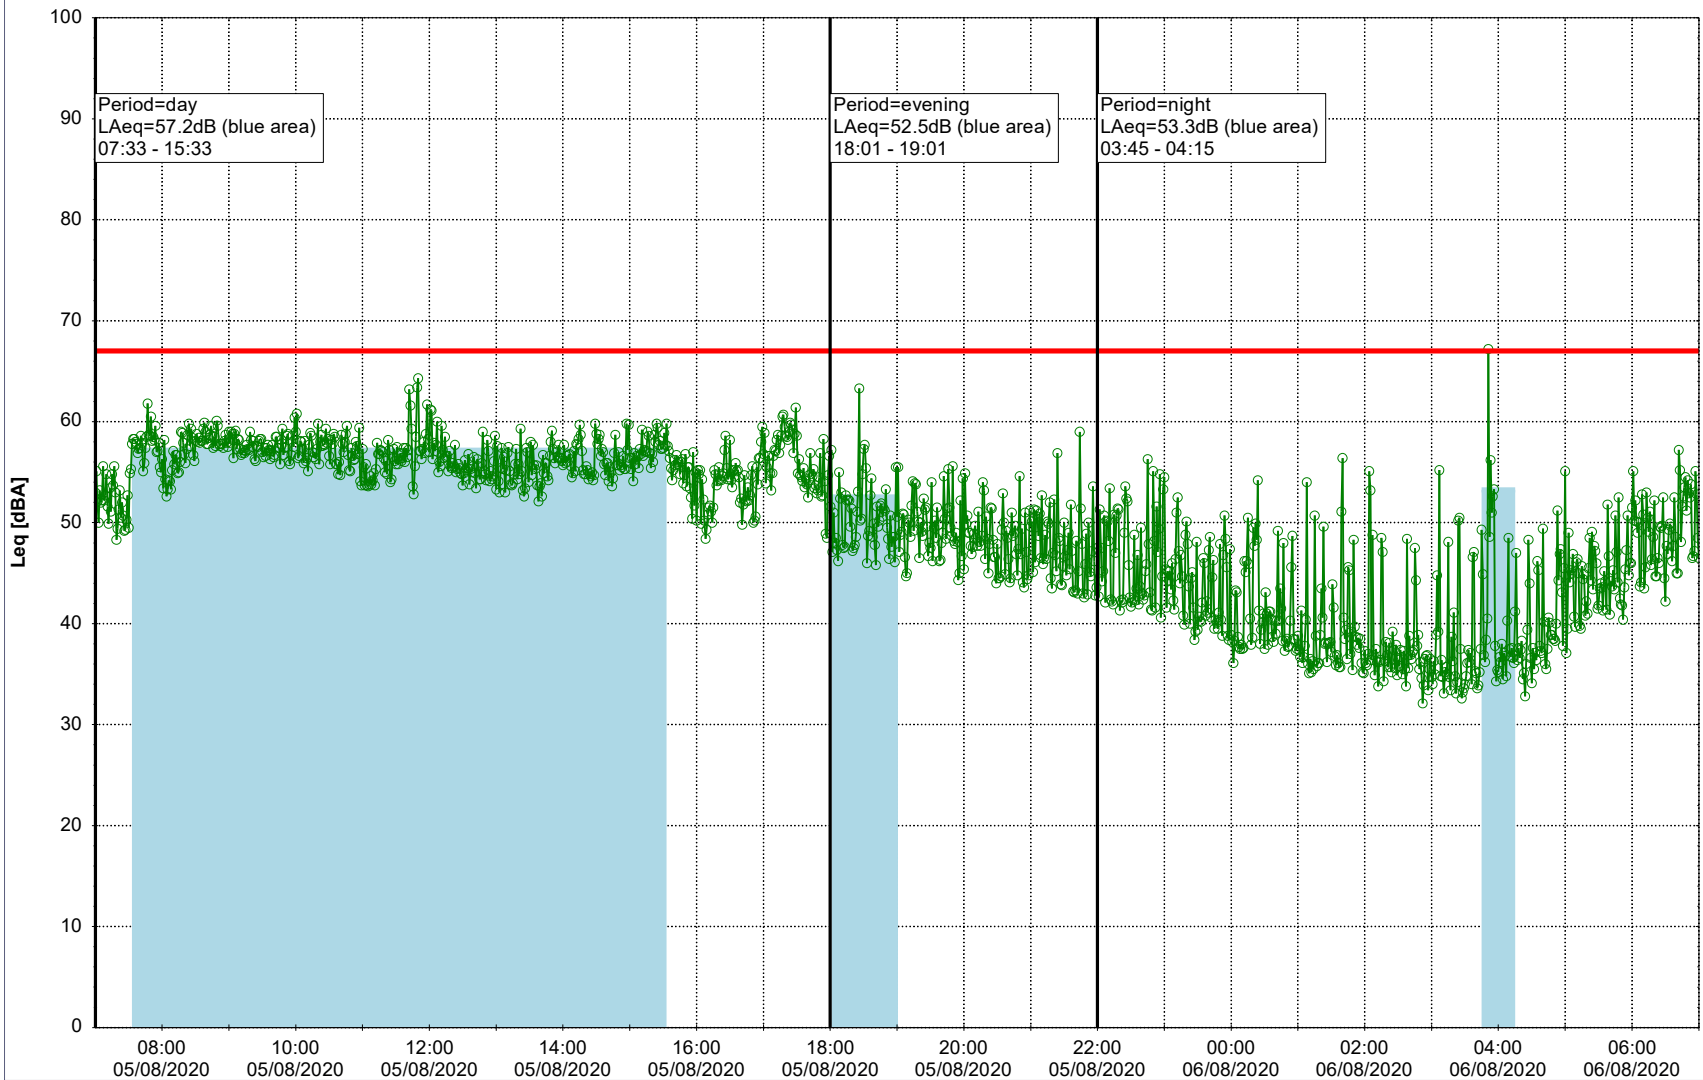

04/08/2020
05/08/2020

Plan View

Remarks

...

Noise Time Related Diagram

○○○ NEL_NS01

Project: Kronos Sydhavnen
Construction: Ny Ellebjerg
Location: N-V

Plan View

Remarks

...

Noise Time Related Diagram

05/08/2020
06/08/2020

○ ○ ○ ○ NEL_NS01

Project: Kronos Sydhavnen
Construction: Ny Ellebjerg
Location: N-V

Plan View

Remarks

Noise Time Related Diagram

07/08/2020
08/08/2020

○ NEL_NS01

Project: Kronos Sydhavnen
Construction: Ny Ellebjerg
Location: N-V

Plan View

Remarks

...

Noise Time Related Diagram

08/08/2020
09/08/2020

○ ○ ○ ○ NEL_NS01

Project: Kronos Sydhavnen
Construction: Ny Ellebjerg
Location: N-V

09/08/2020
10/08/2020

Plan View

Remarks

...

Noise Time Related Diagram