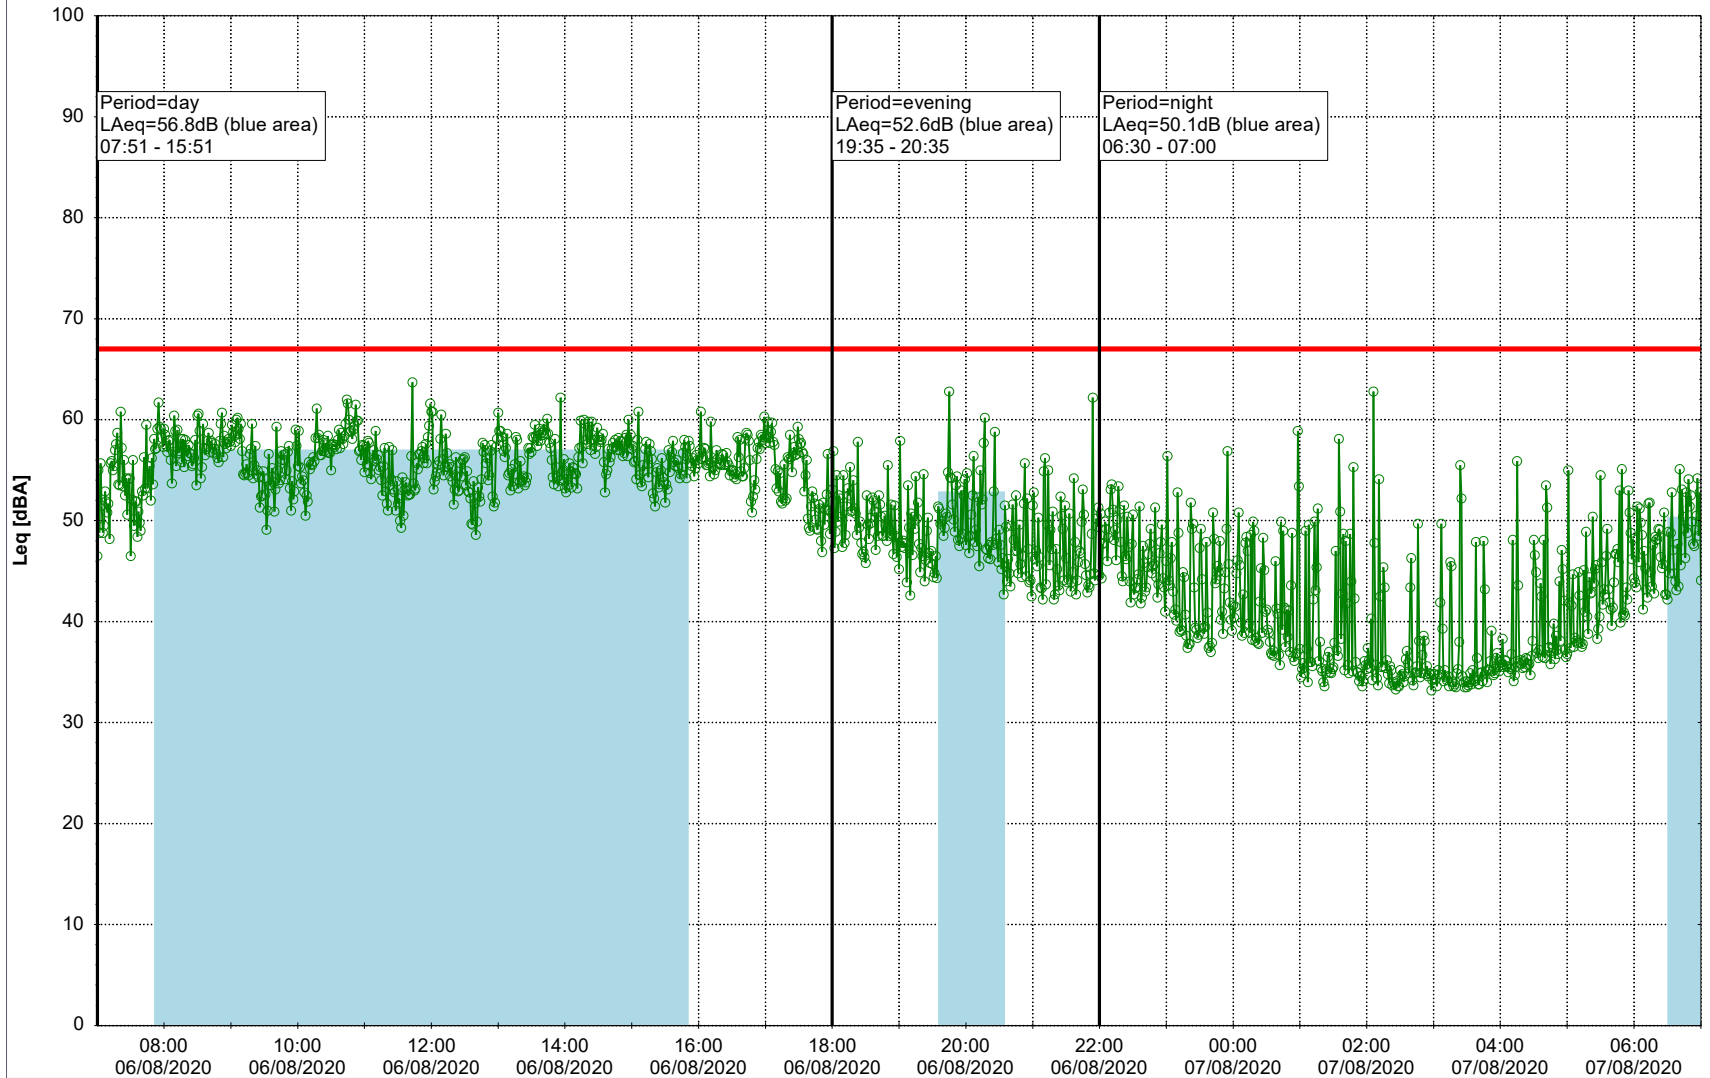

Remarks

...

Noise Time Related Diagram

05/08/2020
06/08/2020

○ ○ ○ ○ NEL_NS01

Project: Kronos Sydhavnen
Construction: Ny Ellebjerg
Location: N-V

Plan View

Remarks

...

Noise Time Related Diagram

06/08/2020
07/08/2020

○ NEL_NS01

Project: Kronos Sydhavnen
Construction: Ny Ellebjerg
Location: N-V

Plan View

Remarks

...

Noise Time Related Diagram

07/08/2020
08/08/2020

○ NEL_NS01

Project: Kronos Sydhavnen
Construction: Ny Ellebjerg
Location: N-V

Plan View

Remarks

...

Noise Time Related Diagram

08/08/2020
09/08/2020

○ ○ ○ ○ NEL_NS01

Project: Kronos Sydhavnen
Construction: Ny Ellebjerg
Location: N-V

09/08/2020
10/08/2020

Plan View

Remarks

...

Noise Time Related Diagram