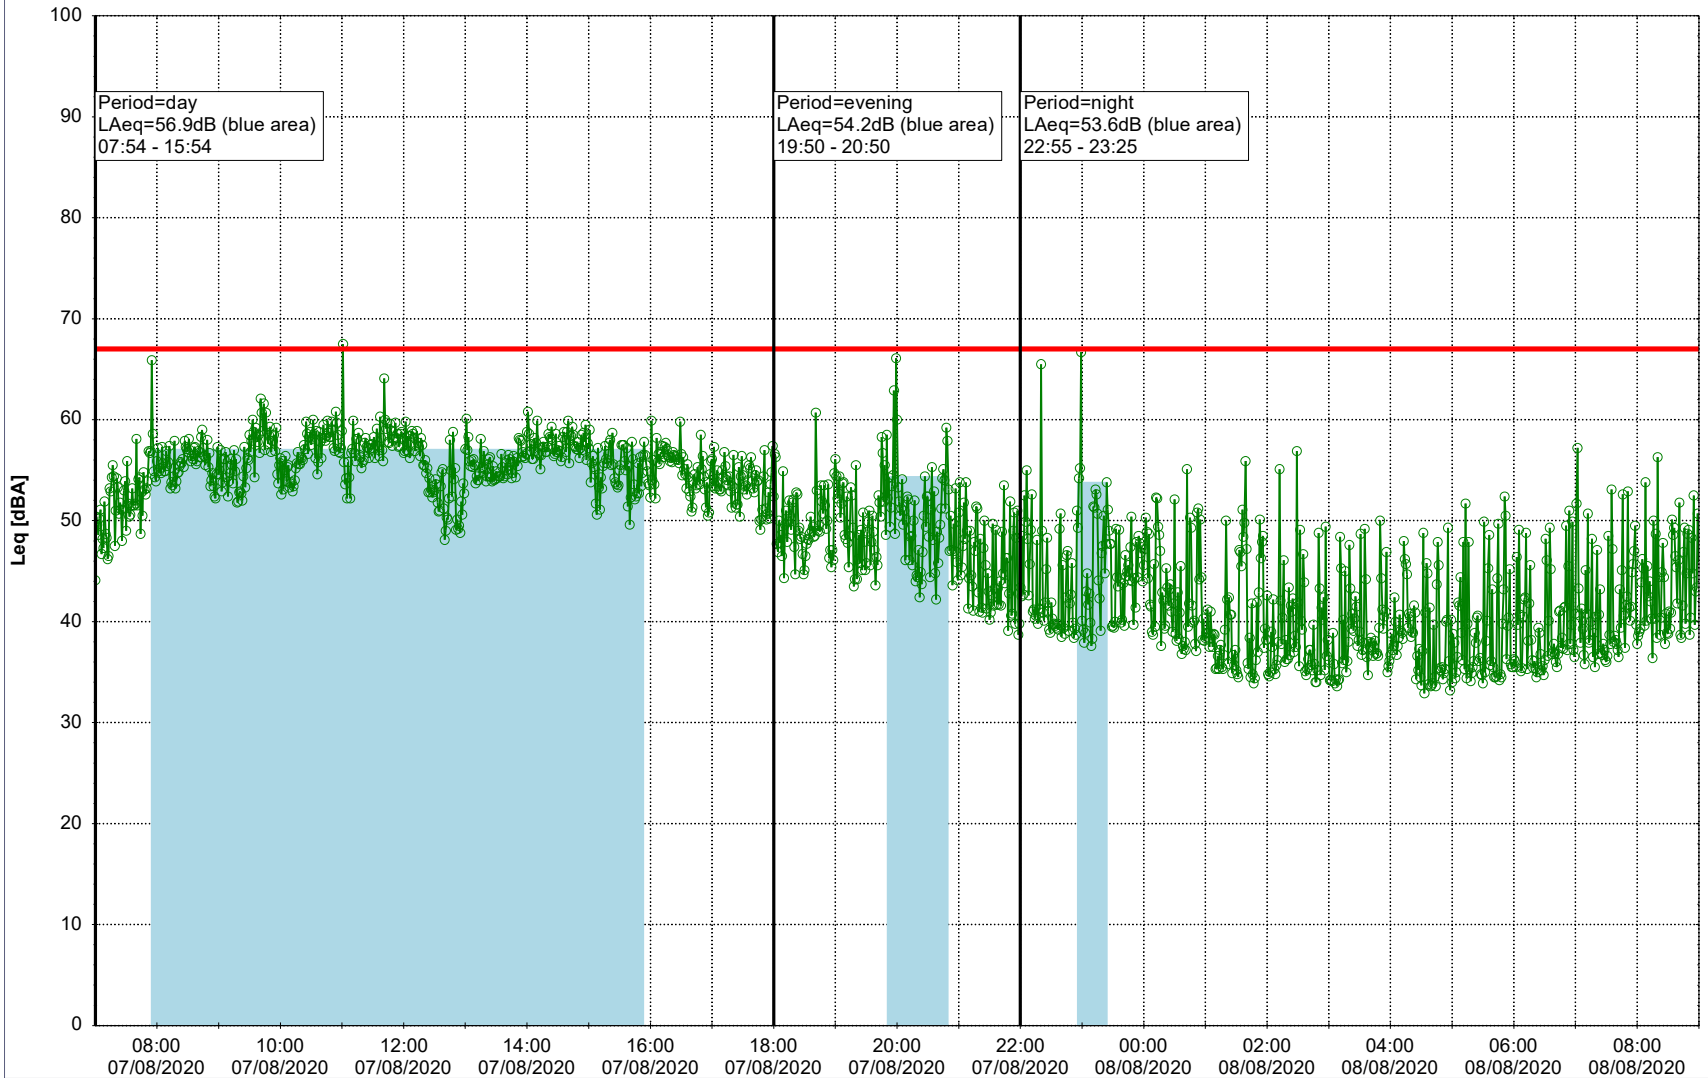

Remarks

...

Noise Time Related Diagram

05/08/2020
06/08/2020

○ ○ ○ ○ NEL_NS01

Project: Kronos Sydhavnen
Construction: Ny Ellebjerg
Location: N-V

Plan View

Remarks

...

Noise Time Related Diagram

06/08/2020
07/08/2020

○ NEL_NS01

Project: Kronos Sydhavnen
Construction: Ny Ellebjerg
Location: N-V

Plan View

Remarks

...

Noise Time Related Diagram

07/08/2020
08/08/2020

○ NEL_NS01

Project: Kronos Sydhavnen
Construction: Ny Ellebjerg
Location: N-V

Plan View

Remarks

...

Noise Time Related Diagram

08/08/2020
09/08/2020

○ ○ ○ ○ NEL_NS01

Project: Kronos Sydhavnen
Construction: Ny Ellebjerg
Location: N-V

09/08/2020
10/08/2020

Plan View

Remarks

...

Noise Time Related Diagram