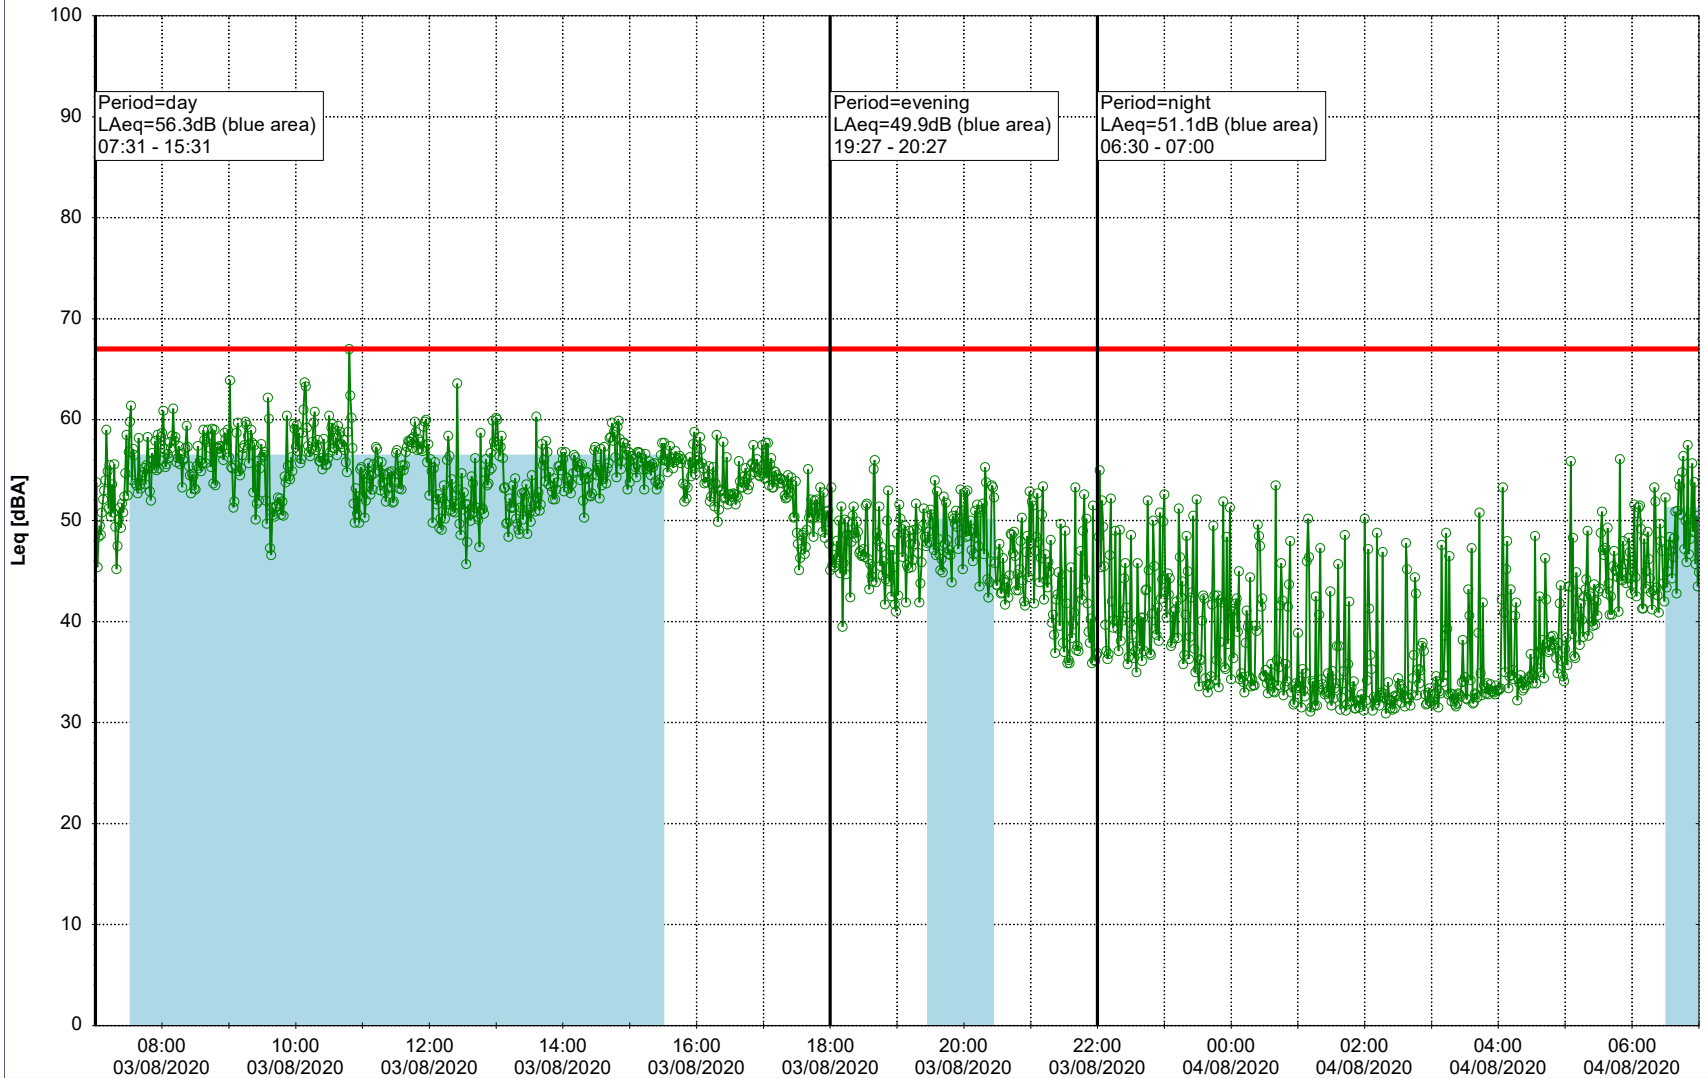

Project: Kronos Sydhavnen
Construction: Ny Ellebjerg
Location: N-V

Plan View

Remarks

...

Noise Time Related Diagram

03/08/2020
04/08/2020

○○○ NEL_NS01

Project: Kronos Sydhavnen
Construction: Ny Ellebjerg
Location: N-V

04/08/2020
05/08/2020

Plan View

Remarks

...

Noise Time Related Diagram

○○○ NEL_NS01

Project: Kronos Sydhavnen
Construction: Ny Ellebjerg
Location: N-V

Plan View

Remarks

...

Noise Time Related Diagram

05/08/2020
06/08/2020

○ ○ ○ ○ NEL_NS01

Project: Kronos Sydhavnen
Construction: Ny Ellebjerg
Location: N-V

Plan View

Remarks

08/08/2020
09/08/2020

○ ○ ○ ○ NEL_NS01

Project: Kronos Sydhavnen
Construction: Ny Ellebjerg
Location: N-V

09/08/2020
10/08/2020

Plan View

Remarks

...

Noise Time Related Diagram