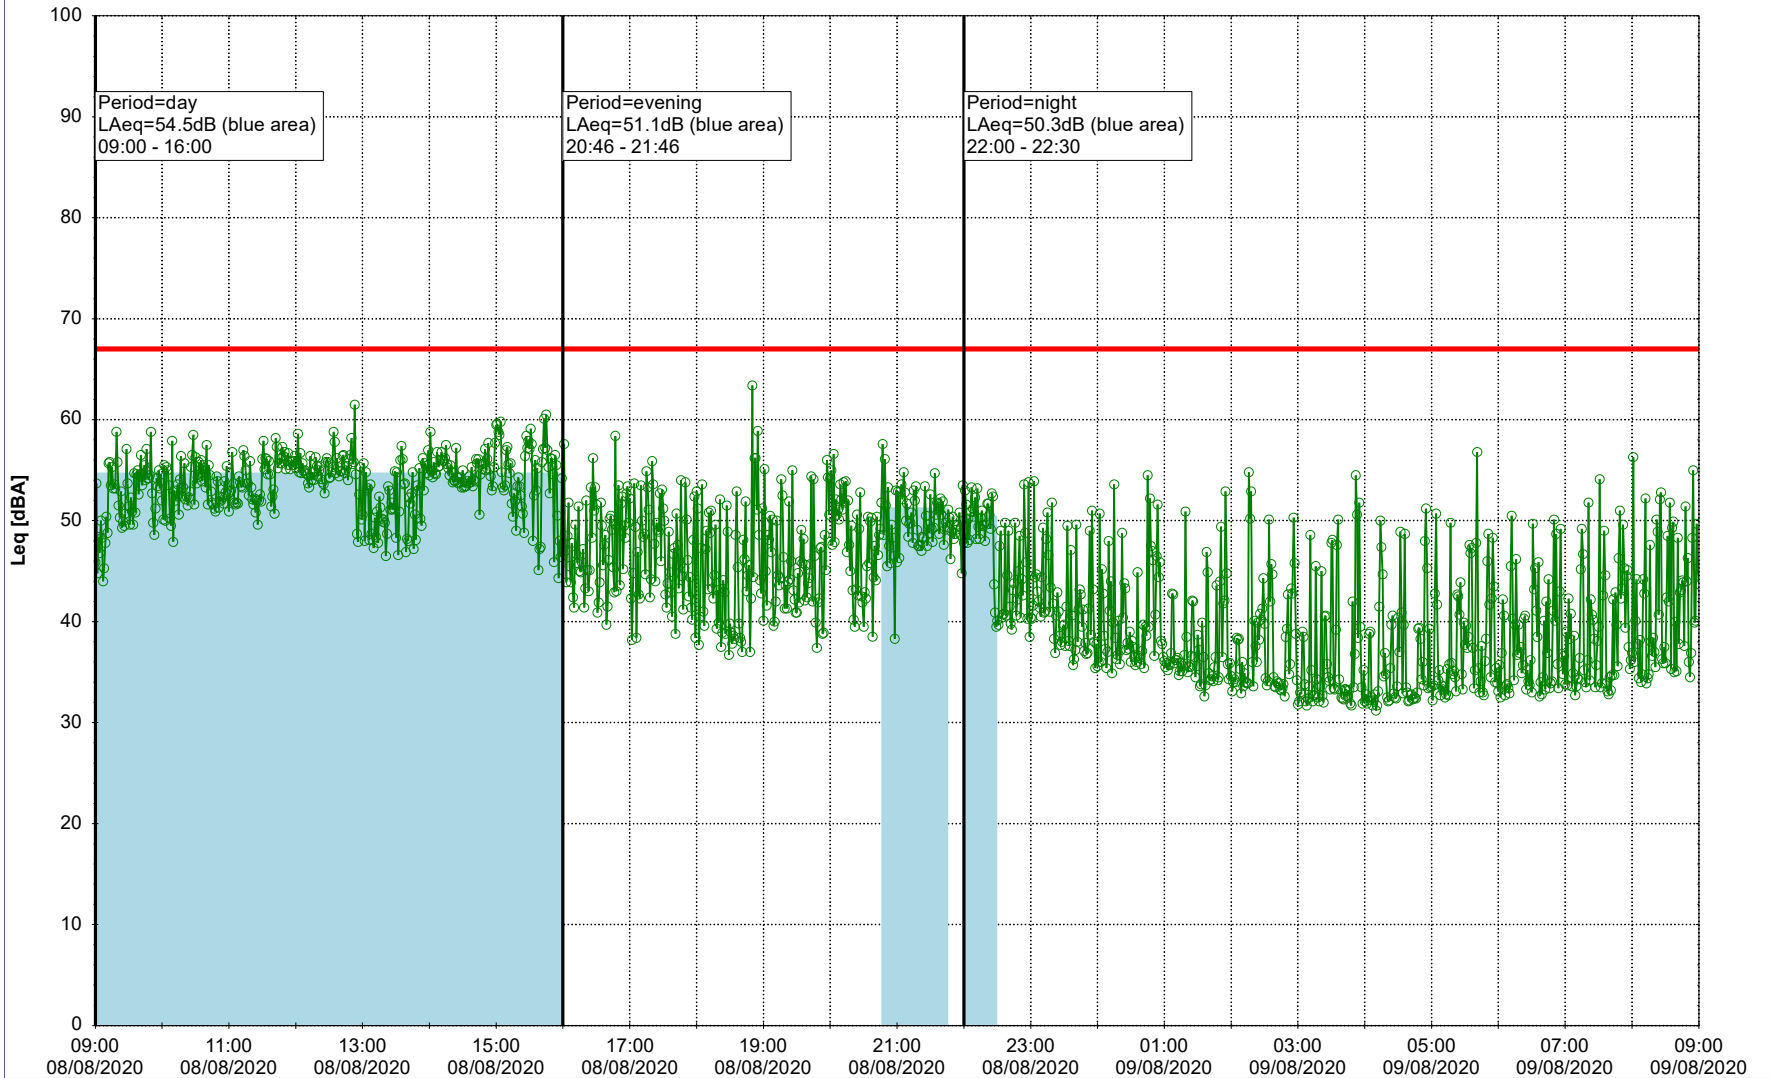

...

Noise Time Related Diagram

06/08/2020
07/08/2020

○ NEL_NS01

Project: Kronos Sydhavnen
Construction: Ny Ellebjerg
Location: N-V

Plan View

Remarks

...

Noise Time Related Diagram

07/08/2020
08/08/2020

○ NEL_NS01

Project: Kronos Sydhavnen
Construction: Ny Ellebjerg
Location: N-V

Plan View

Remarks

...

Noise Time Related Diagram

08/08/2020
09/08/2020

○ ○ ○ ○ NEL_NS01

Project: Kronos Sydhavnen
Construction: Ny Ellebjerg
Location: N-V

09/08/2020
10/08/2020

Plan View

Remarks

...

Noise Time Related Diagram