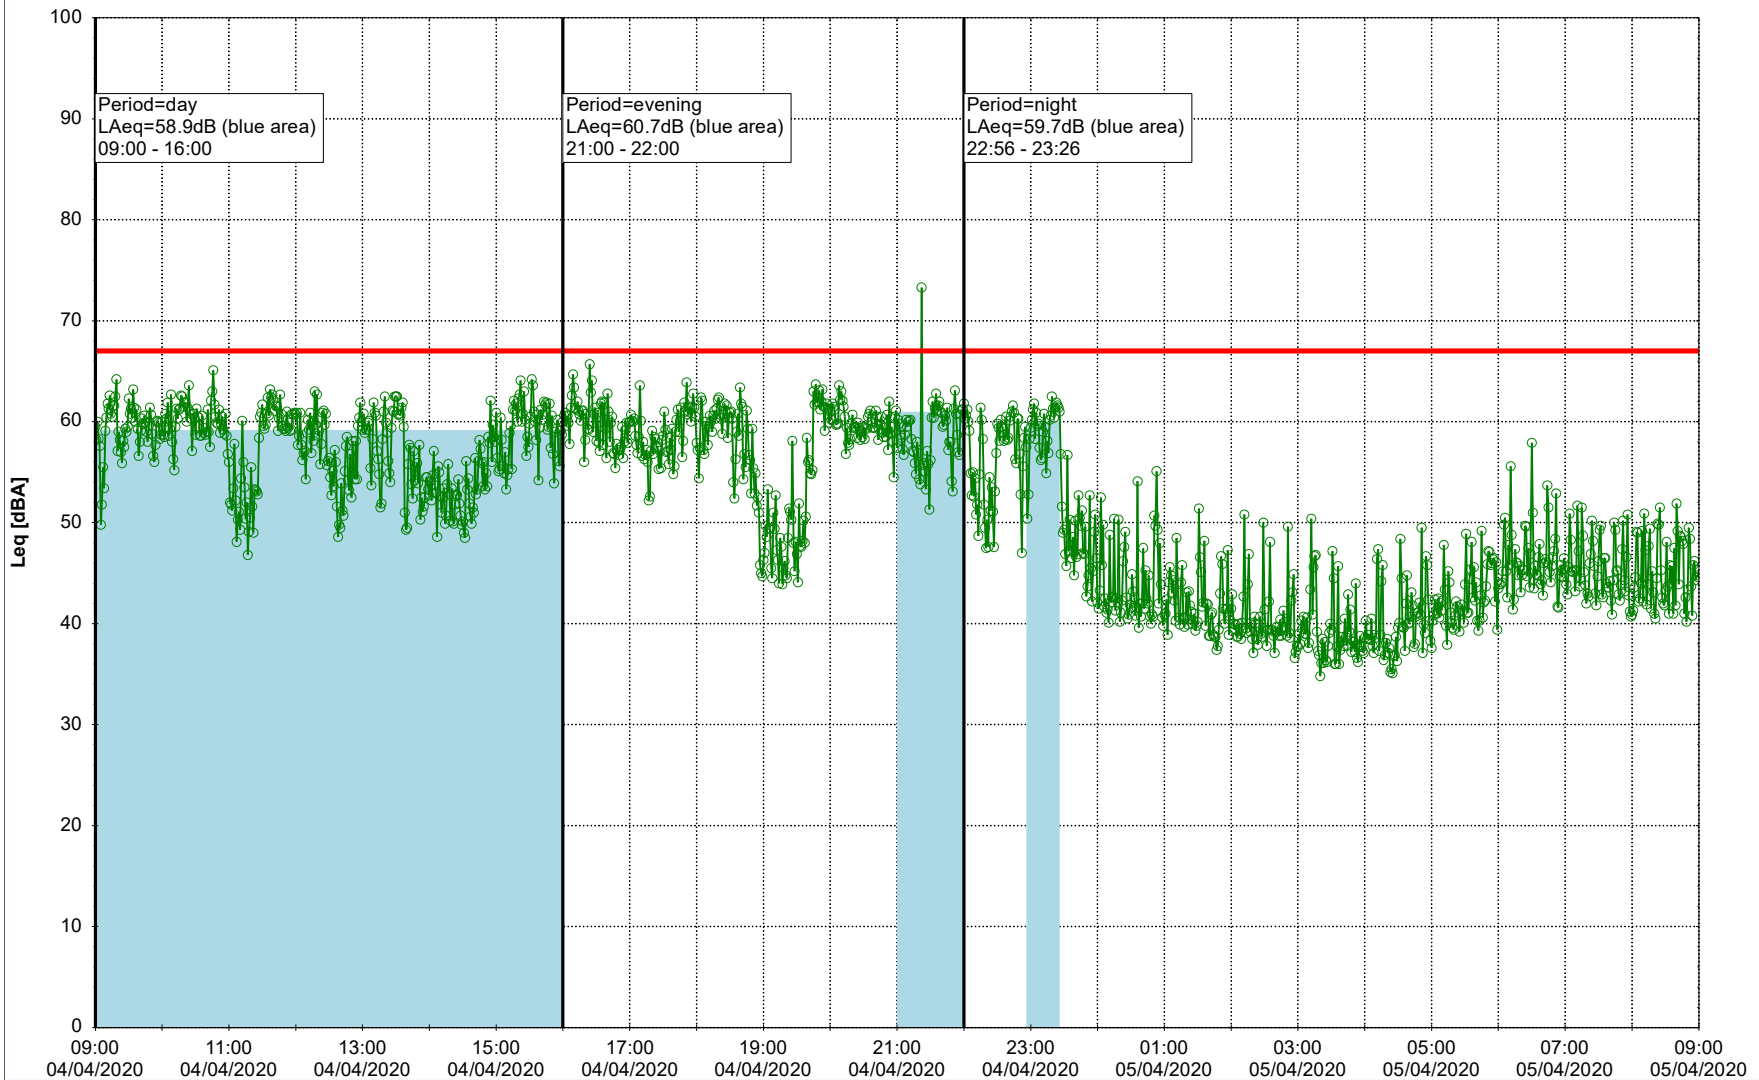

### Noise Time Related Diagram

03/04/2020

04/04/2020

○ ○ ○ ○ NEL\_NS01

**Project:** Kronos Sydhavnen  
**Construction:** Ny Ellebjerg  
**Location:** N-V

Plan View

Remarks

...

### Noise Time Related Diagram

04/04/2020  
05/04/2020

○ ○ ○ ○ NEL\_NS01

Project: Kronos Sydhavnen  
Construction: Ny Ellebjerg  
Location: N-V

05/04/2020  
06/04/2020

Plan View

Remarks

...

### Noise Time Related Diagram

○ NEL\_NS01