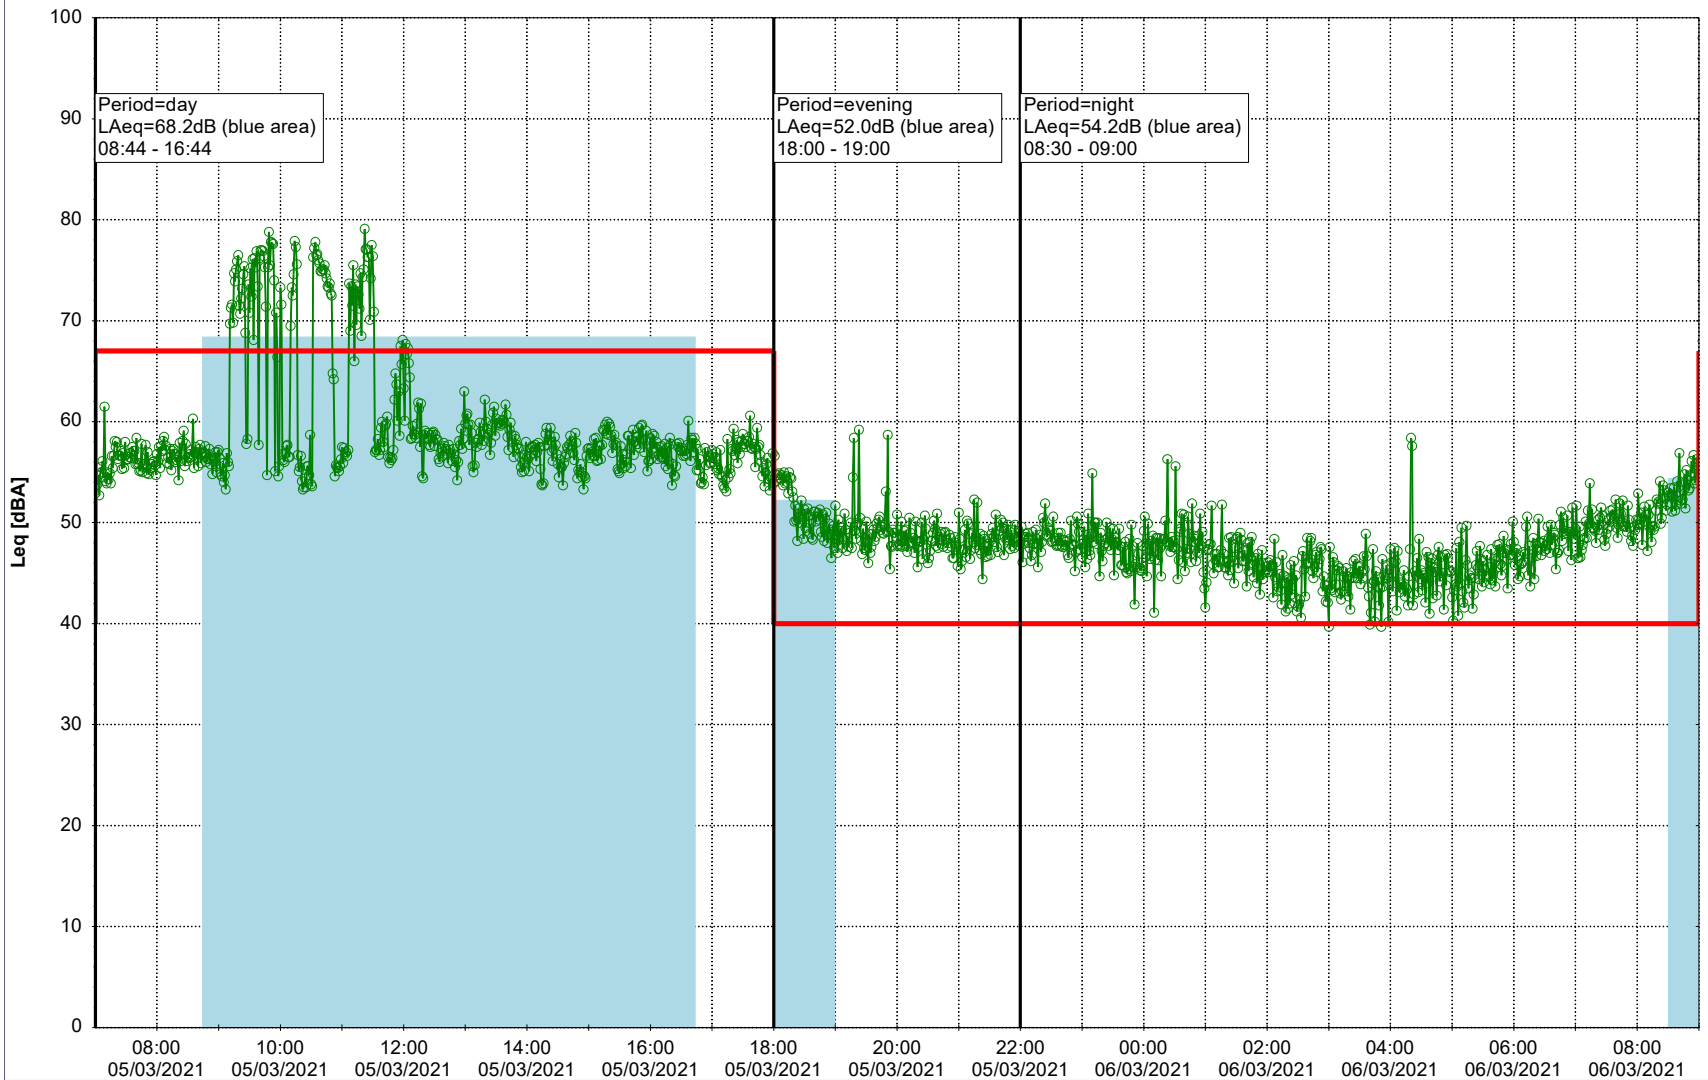

0 5 10 15 20 [m]

Remarks

...

Noise Time Related Diagram

05/03/2021
06/03/2021

○○○○ SLU_NS01

Project: Kronos Sydhavnen
Construction: Sluseholmen
Location: N-V

Plan View

Remarks

...

Noise Time Related Diagram

06/03/2021
07/03/2021

SLU_NS01

Project: Kronos Sydhavnen
Construction: Sluseholmen
Location: N-V

Plan View

0 5 10 15 20 [m]