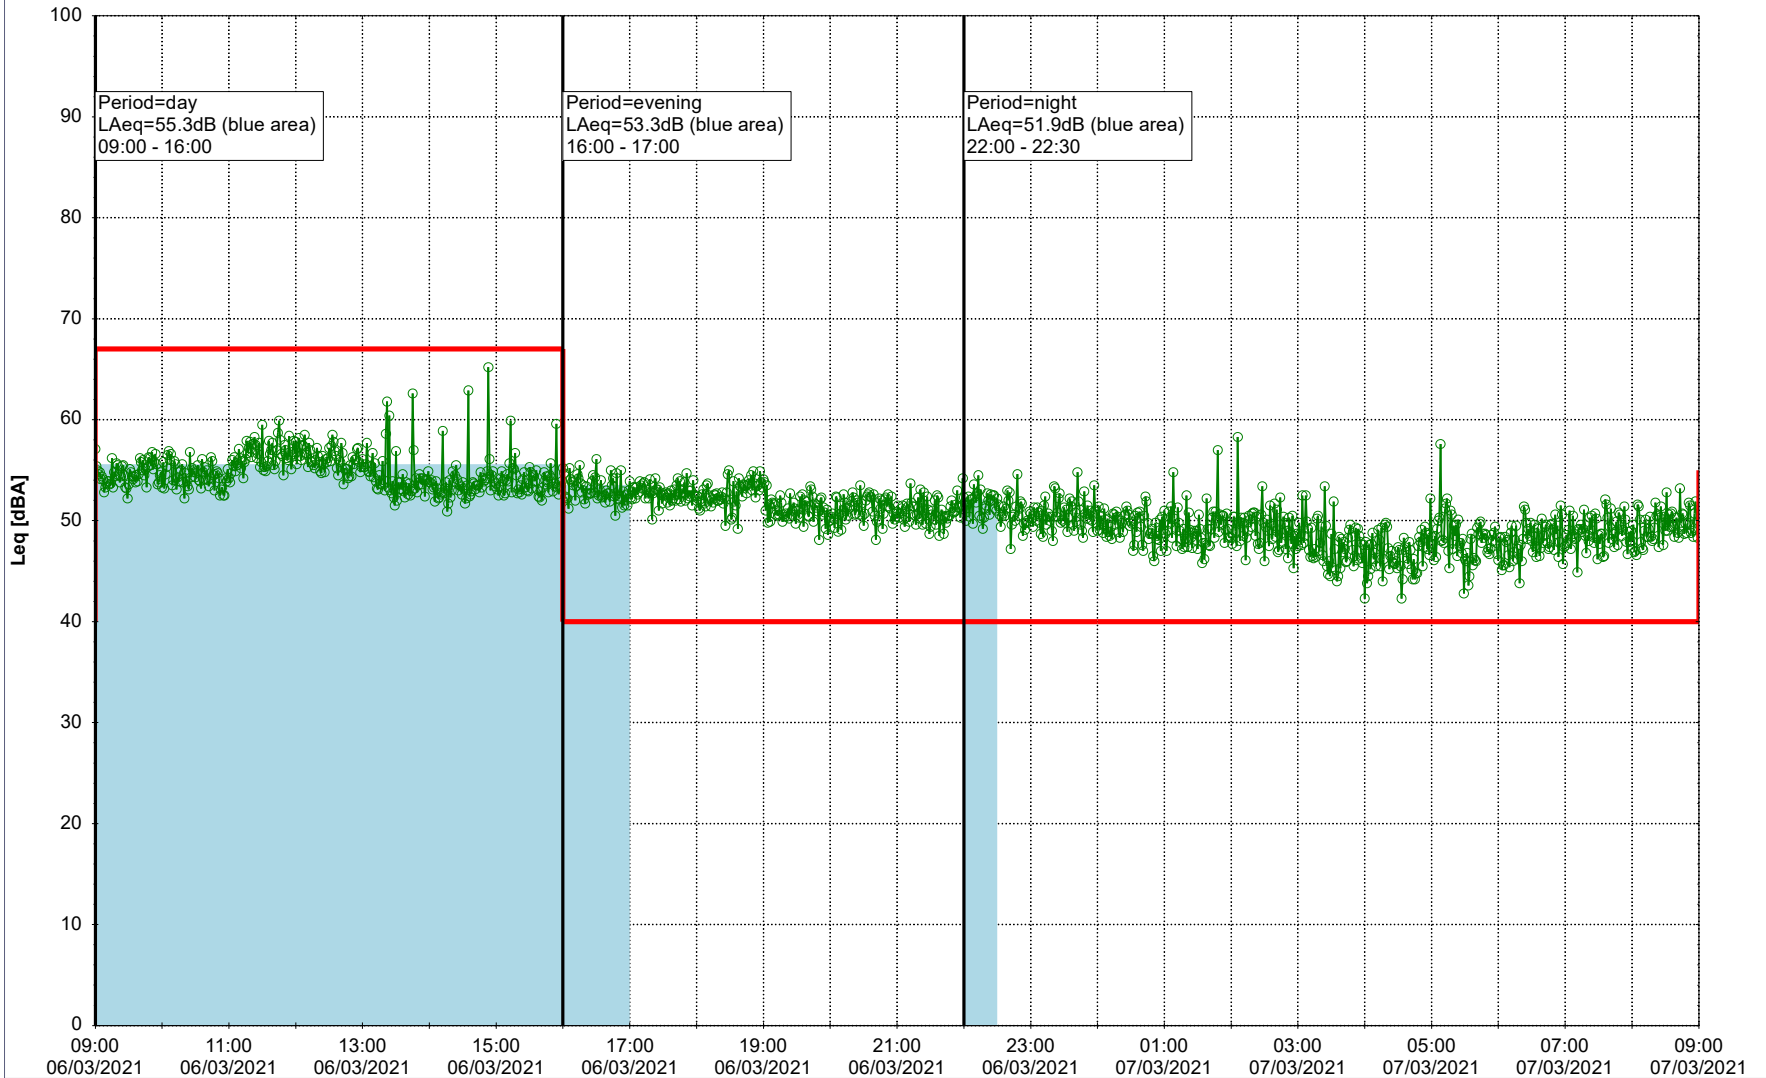

0 5 10 15 20 [m]

Remarks

...

Noise Time Related Diagram

05/03/2021
06/03/2021

○○○○ SLU_NS01

Project: Kronos Sydhavnen
Construction: Sluseholmen
Location: N-V

Plan View

Remarks

...

Noise Time Related Diagram

06/03/2021
07/03/2021

SLU_NS01

Project: Kronos Sydhavnen
Construction: Sluseholmen
Location: N-V

Plan View

0 5 10 15 20 [m]