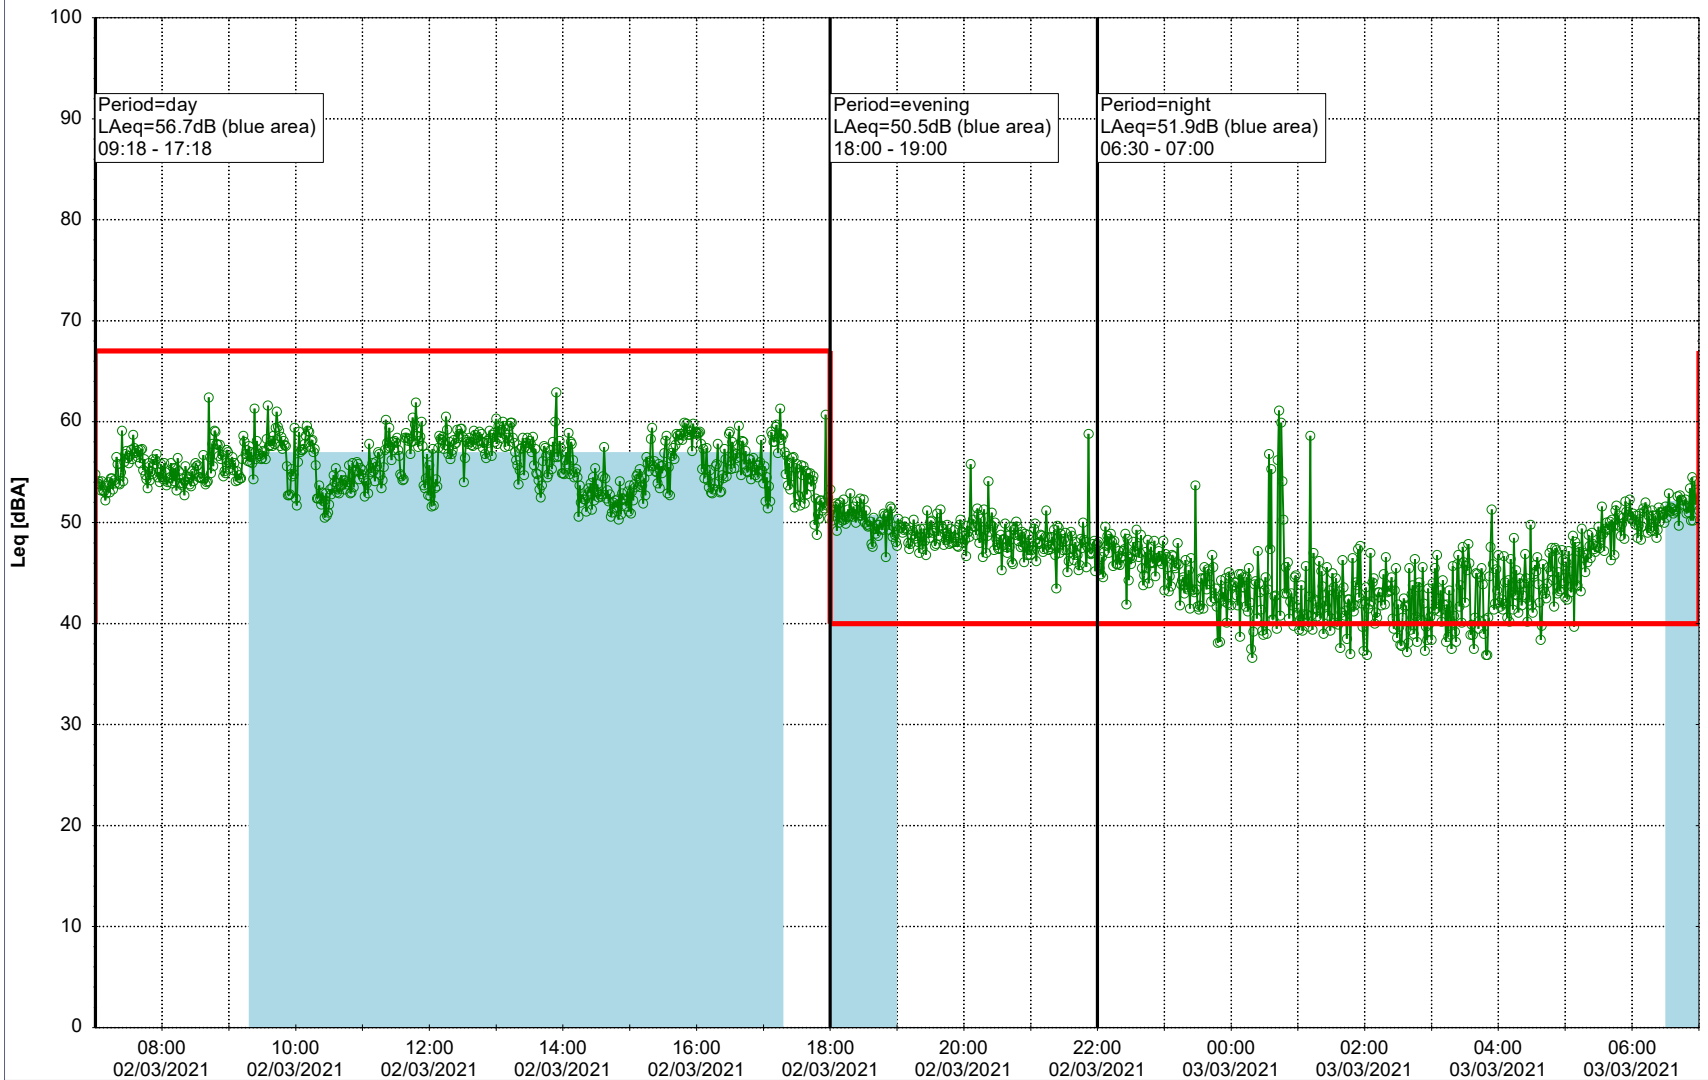

Plan View

Remarks

...

Noise Time Related Diagram

02/03/2021
03/03/2021

○○○○ SLU_NS01

Project: Kronos Sydhavnen
Construction: Sluseholmen
Location: N-V

Plan View

0 5 10 15 20 [m]

Remarks

...

Noise Time Related Diagram

03/03/2021

04/03/2021

SLU_NS01

Project: Kronos Sydhavnen
Construction: Sluseholmen
Location: N-V

Plan View

Remarks

...

Noise Time Related Diagram

04/03/2021
05/03/2021

SLU_NS01

Project: Kronos Sydhavnen
Construction: Sluseholmen
Location: N-V

Plan View

Remarks

...

Noise Time Related Diagram

06/03/2021
07/03/2021

SLU_NS01

Project: Kronos Sydhavnen
Construction: Sluseholmen
Location: N-V

Plan View

0 5 10 15 20 [m]