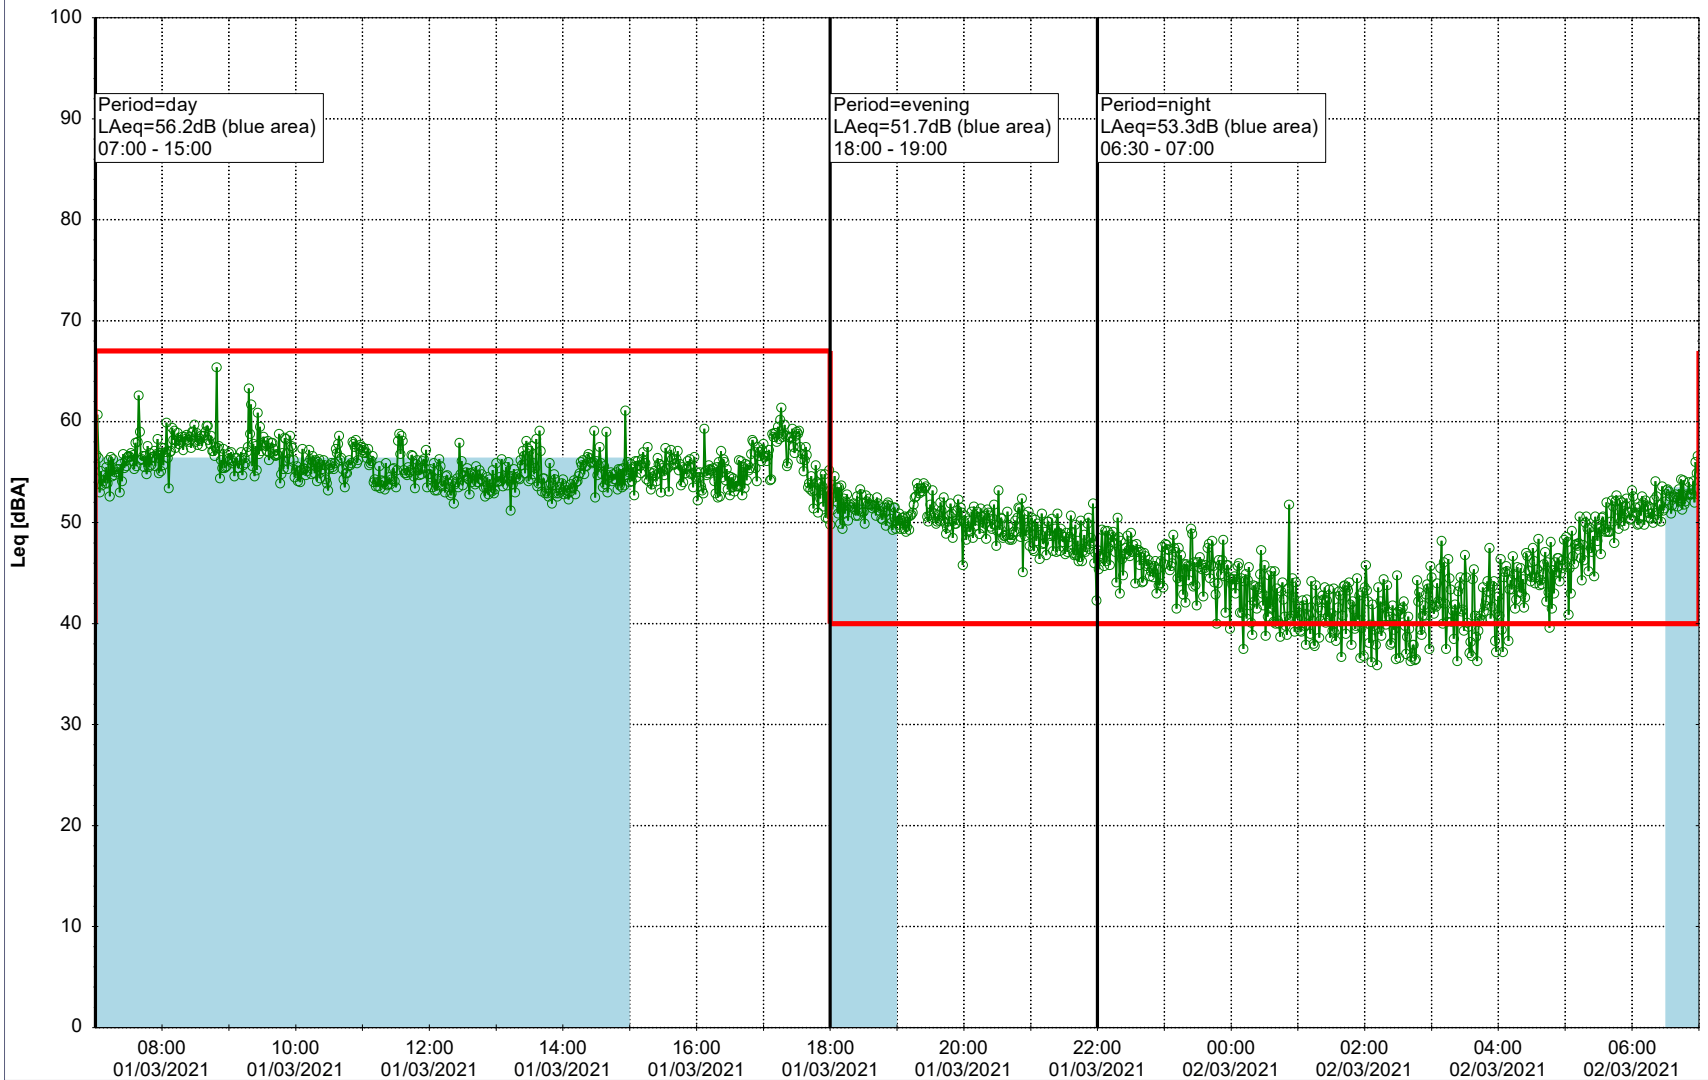

Project: Kronos Sydhavnen
Construction: Sluseholmen
Location: N-V

Plan View

Remarks

...

Noise Time Related Diagram

01/03/2021
02/03/2021

SLU_NS01

Project: Kronos Sydhavnen
Construction: Sluseholmen
Location: N-V

Plan View

Remarks

...

Noise Time Related Diagram

02/03/2021
03/03/2021

○○○○ SLU_NS01

Project: Kronos Sydhavnen
Construction: Sluseholmen
Location: N-V

Plan View

0 5 10 15 20 [m]

Remarks

...

Noise Time Related Diagram

03/03/2021

04/03/2021

SLU_NS01

Project: Kronos Sydhavnen
Construction: Sluseholmen
Location: N-V

Remarks

...

Noise Time Related Diagram

06/03/2021
07/03/2021

SLU_NS01

Project: Kronos Sydhavnen
Construction: Sluseholmen
Location: N-V

Plan View

0 5 10 15 20 [m]