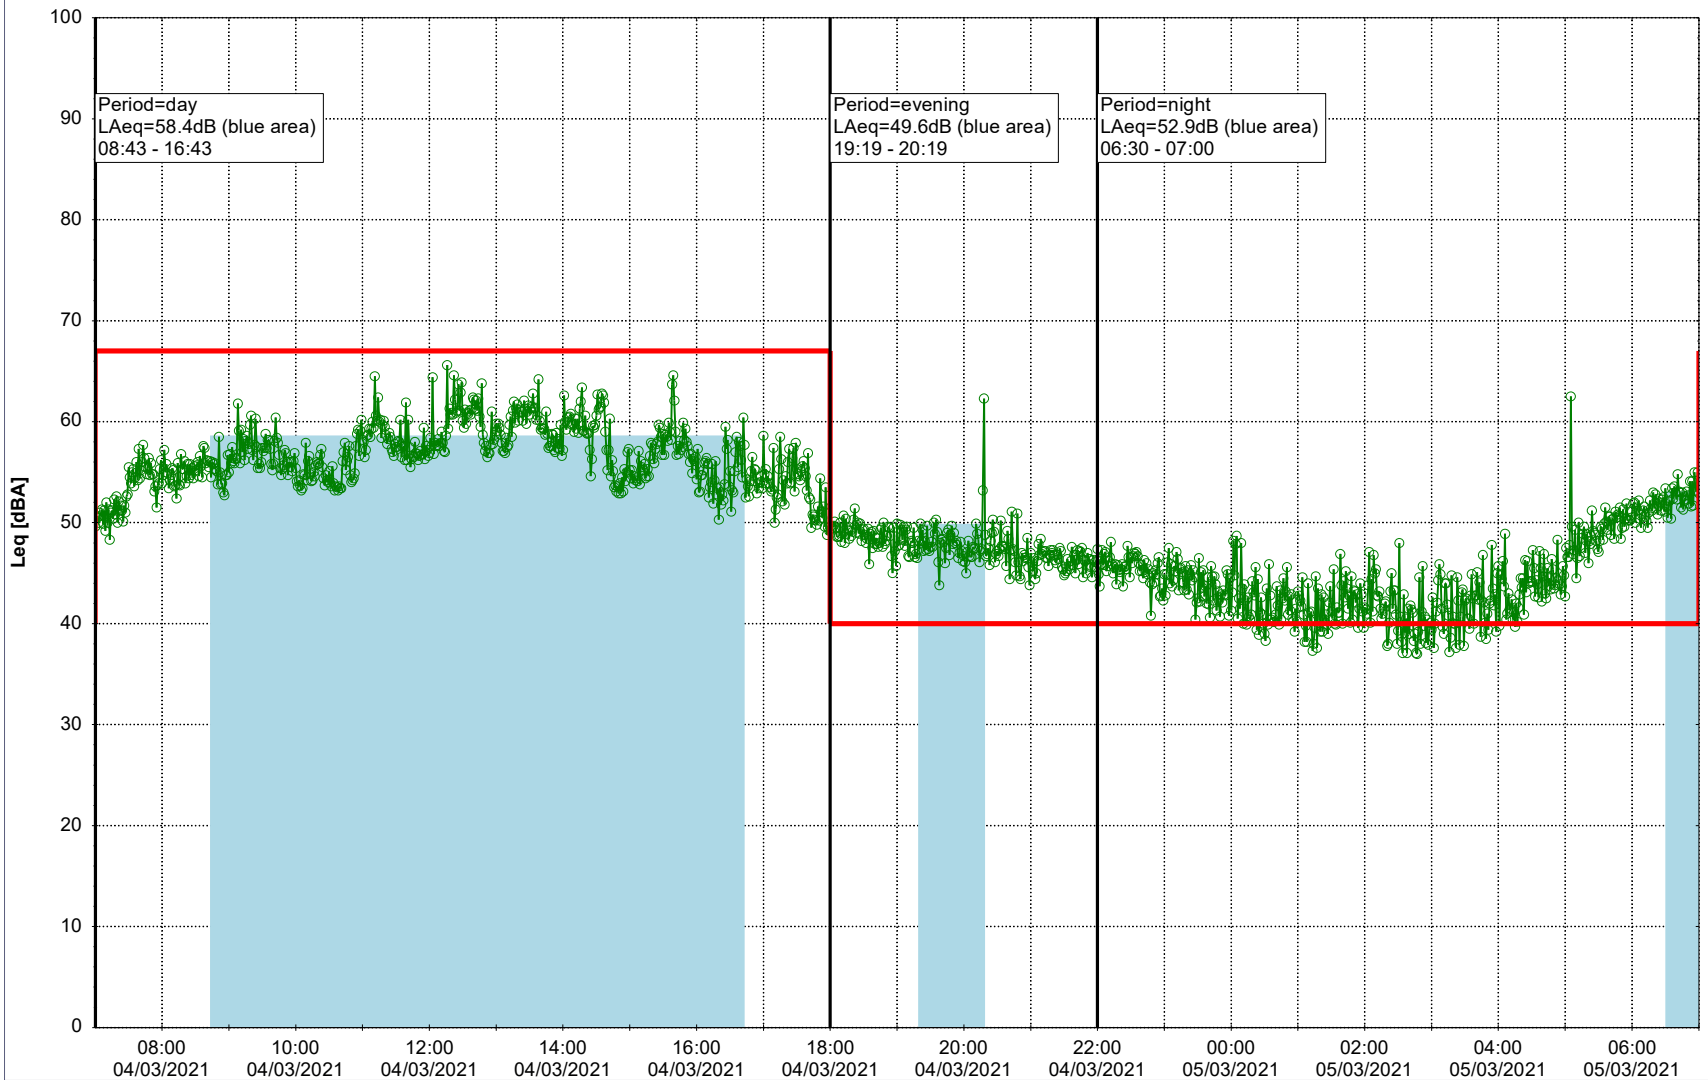

Plan View

Remarks

...

Noise Time Related Diagram

04/03/2021
05/03/2021

SLU_NS01

Project: Kronos Sydhavnen
Construction: Sluseholmen
Location: N-V

Plan View

0 5 10 15 20 [m]

Remarks

...

Noise Time Related Diagram

05/03/2021
06/03/2021

○○○○ SLU_NS01

Project: Kronos Sydhavnen
Construction: Sluseholmen
Location: N-V

Plan View

Remarks

...

Noise Time Related Diagram

06/03/2021
07/03/2021

SLU_NS01

Project: Kronos Sydhavnen
Construction: Sluseholmen
Location: N-V

Plan View

0 5 10 15 20 [m]