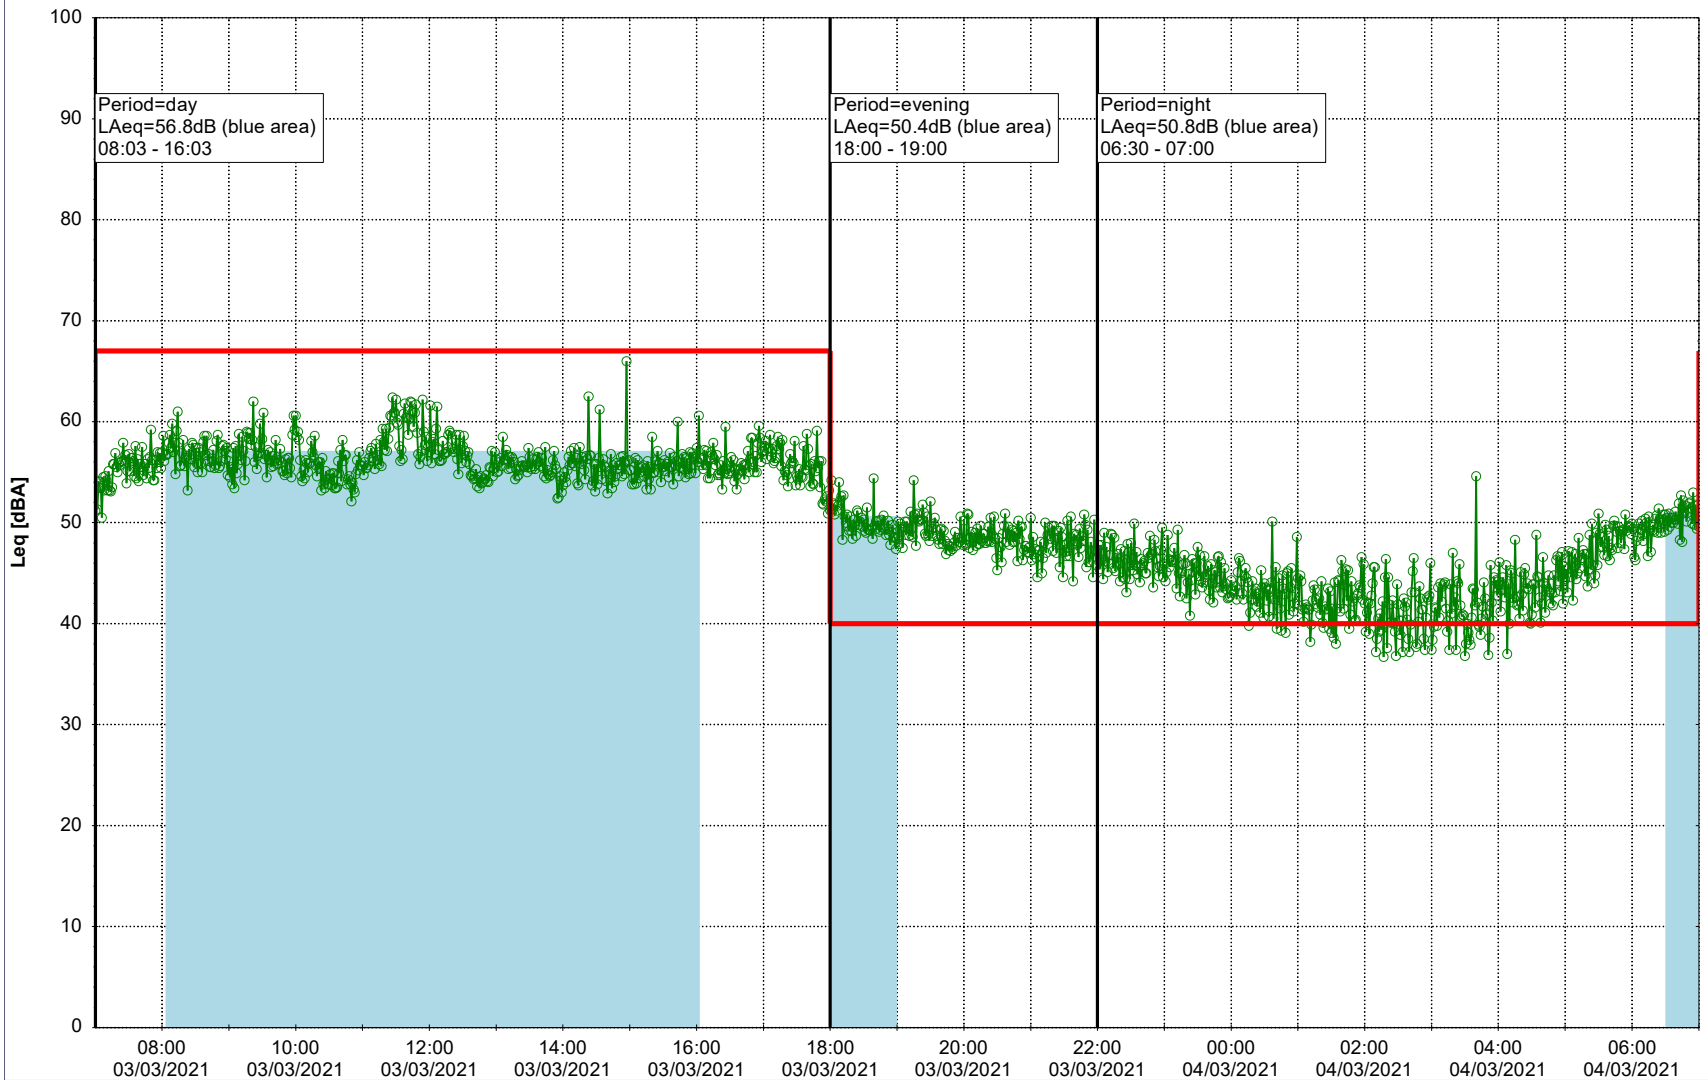

0 5 10 15 20 [m]

Remarks

...

Noise Time Related Diagram

03/03/2021

04/03/2021

SLU_NS01

Project: Kronos Sydhavnen
Construction: Sluseholmen
Location: N-V

Plan View

Remarks

...

Noise Time Related Diagram

04/03/2021
05/03/2021

SLU_NS01

Project: Kronos Sydhavnen
Construction: Sluseholmen
Location: N-V

Plan View

0 5 10 15 20 [m]

Remarks

...

Noise Time Related Diagram

05/03/2021
06/03/2021

○○○○ SLU_NS01

Project: Kronos Sydhavnen
Construction: Sluseholmen
Location: N-V

Plan View

Remarks

...

Noise Time Related Diagram

06/03/2021
07/03/2021

SLU_NS01

Project: Kronos Sydhavnen
Construction: Sluseholmen
Location: N-V

Plan View

0 5 10 15 20 [m]