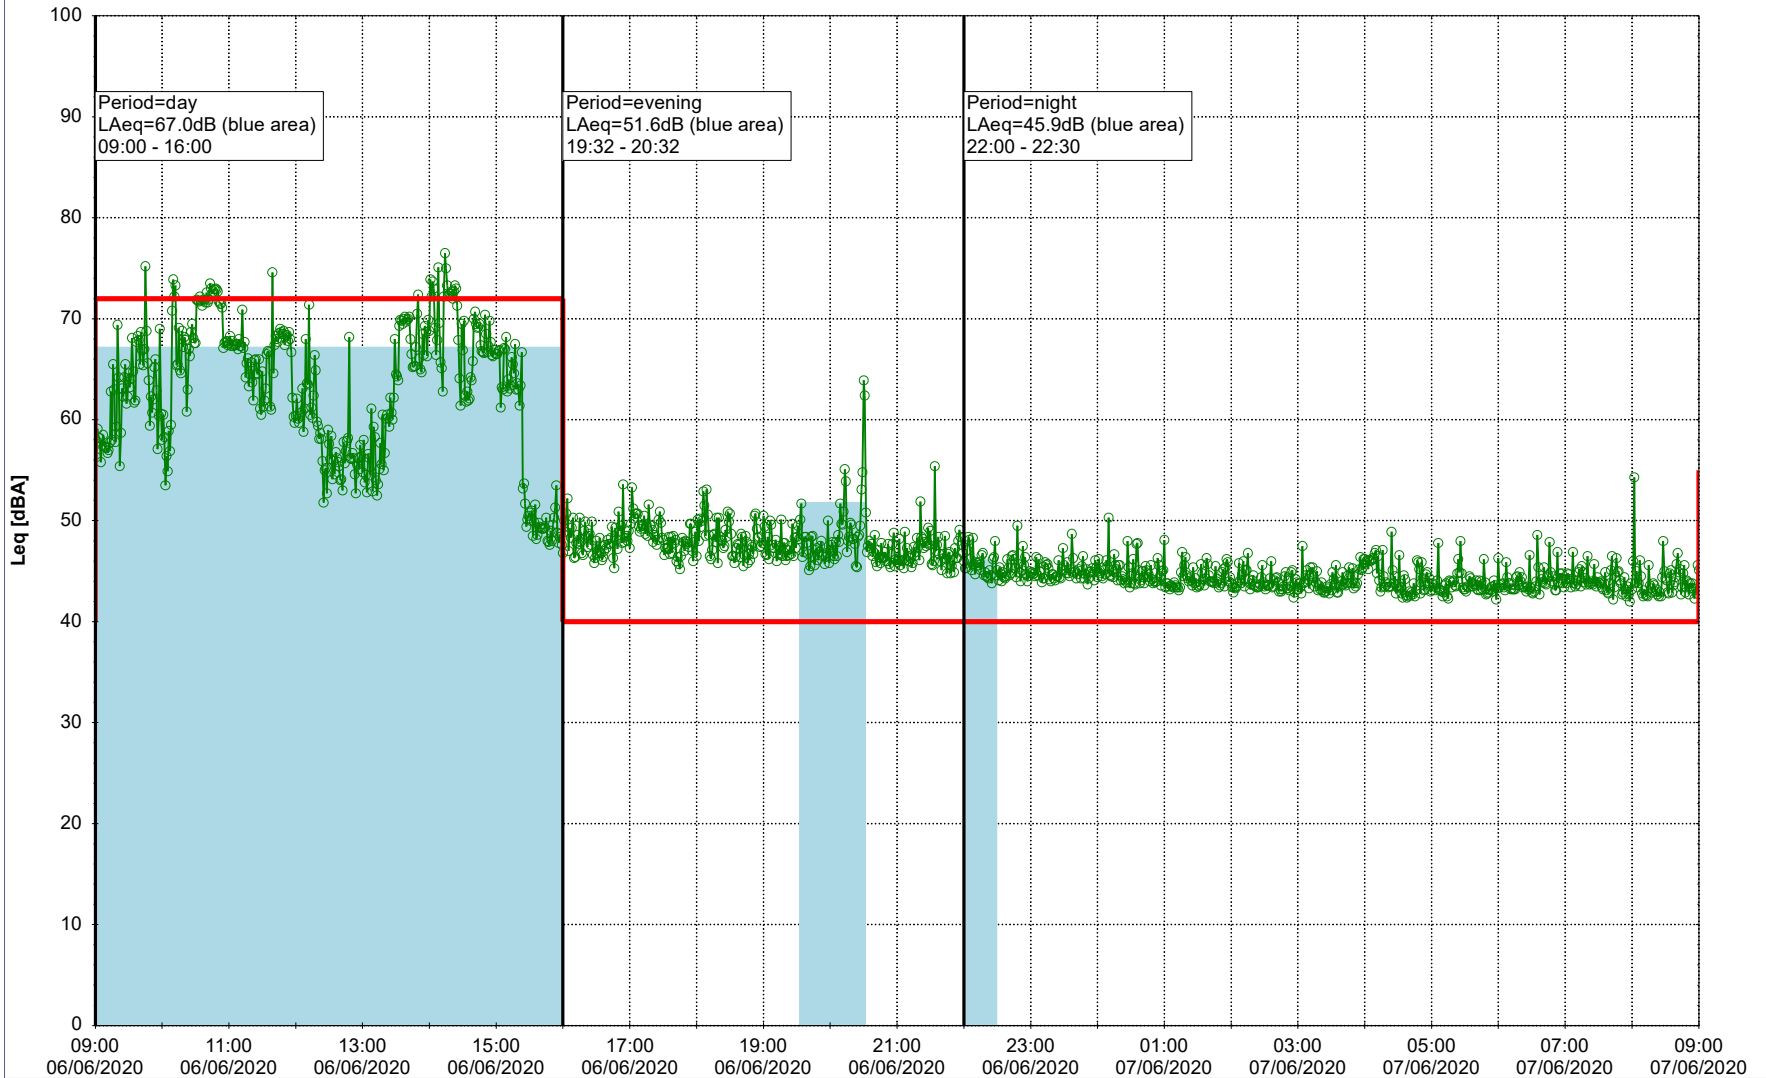

Noise Time Related Diagram

○○○○ MOP_NS01