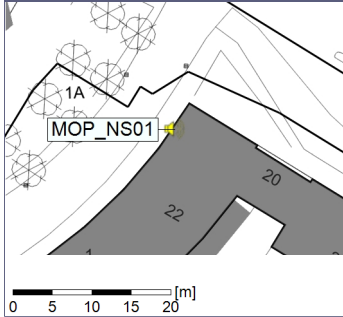

### Noise Time Related Diagram

01/06/2020  
02/06/2020

○○○○ MOP\_NS01

Project: Kronos Sydhavnen  
Construction: Mozarts Plads  
Location: N-V

02/06/2020  
03/06/2020

Plan View

Remarks

...