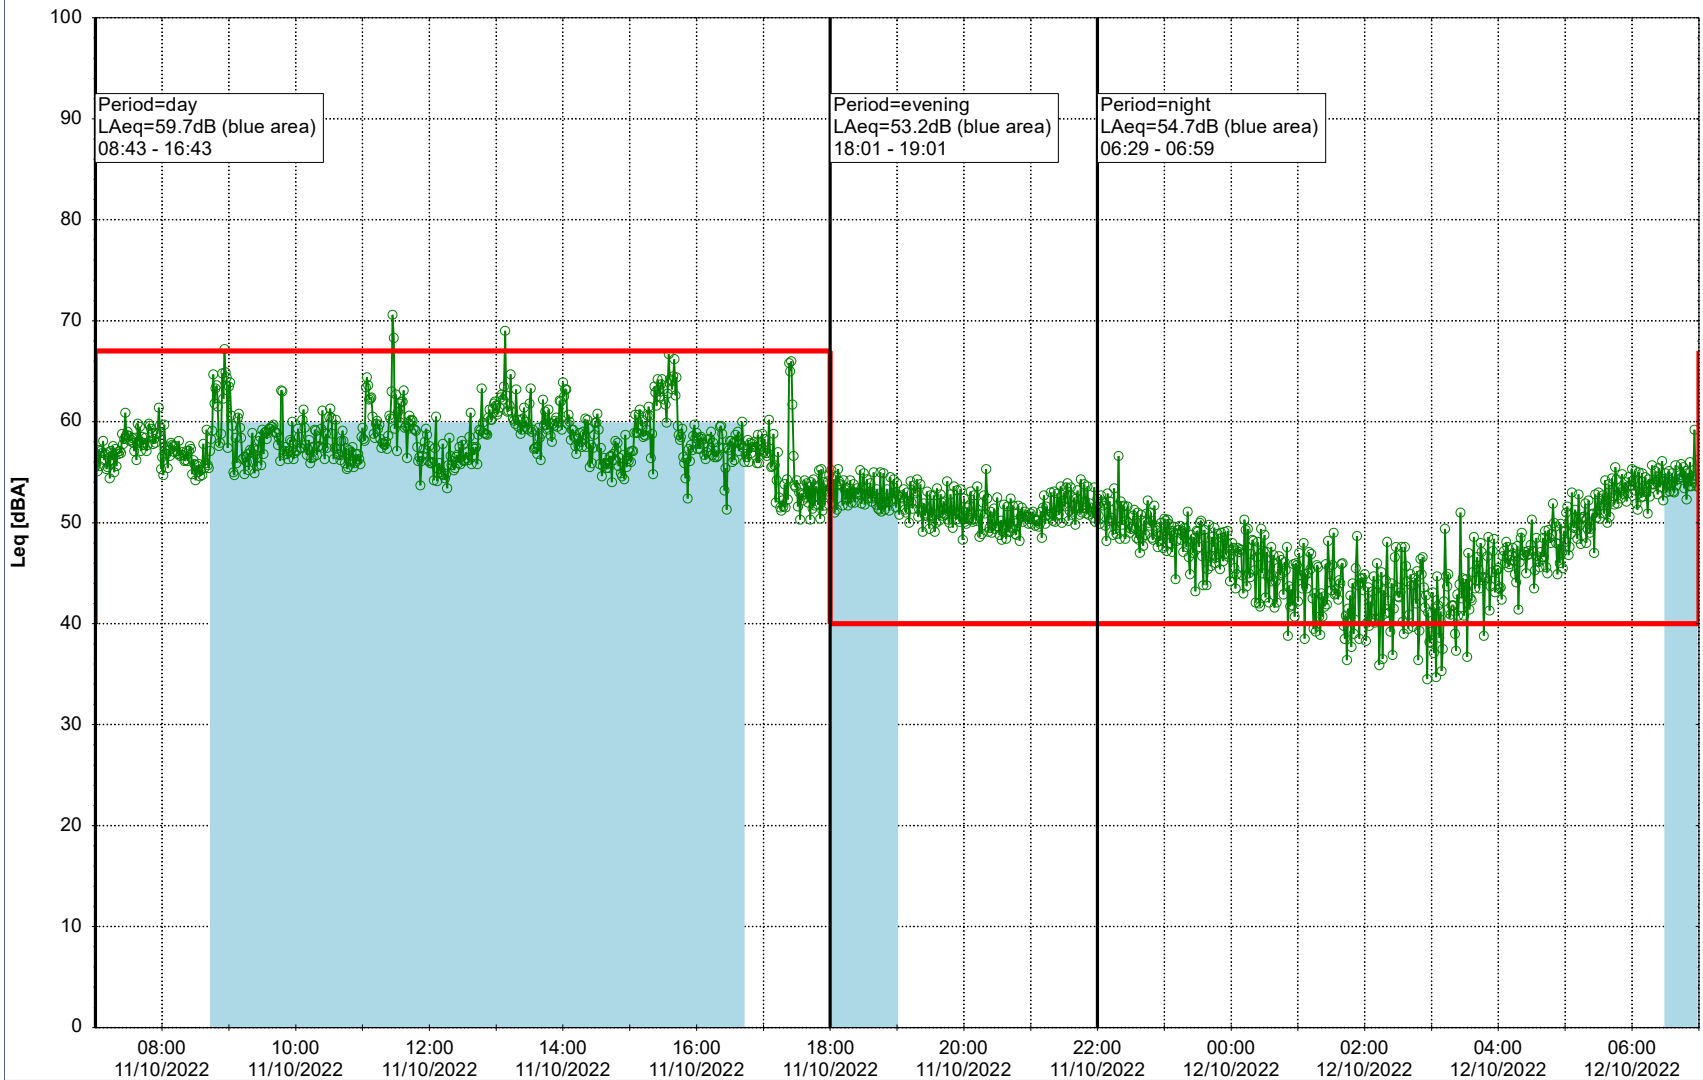

Project: Kronos Sydhavnen
Construction: Sluseholmen
Location: N-V

Plan View

0 5 10 15 20 [m]

Remarks

...

Noise Time Related Diagram

10/10/2022
11/10/2022

○○○○ SLU_NS01

Project: Kronos Sydhavnen
Construction: Sluseholmen
Location: N-V

Plan View

Remarks

...

Noise Time Related Diagram

11/10/2022
12/10/2022

○○○○ SLU_NS01

Project: Kronos Sydhavnen
Construction: Sluseholmen
Location: N-V

Plan View

Remarks

...

Noise Time Related Diagram

12/10/2022
13/10/2022

○○○○ SLU_NS01

Project: Kronos Sydhavnen
Construction: Sluseholmen
Location: N-V

Plan View

0 5 10 15 20 [m]

Remarks

...

Noise Time Related Diagram

13/10/2022
14/10/2022

○○○○ SLU_NS01

Project: Kronos Sydhavnen
Construction: Sluseholmen
Location: N-V

Plan View