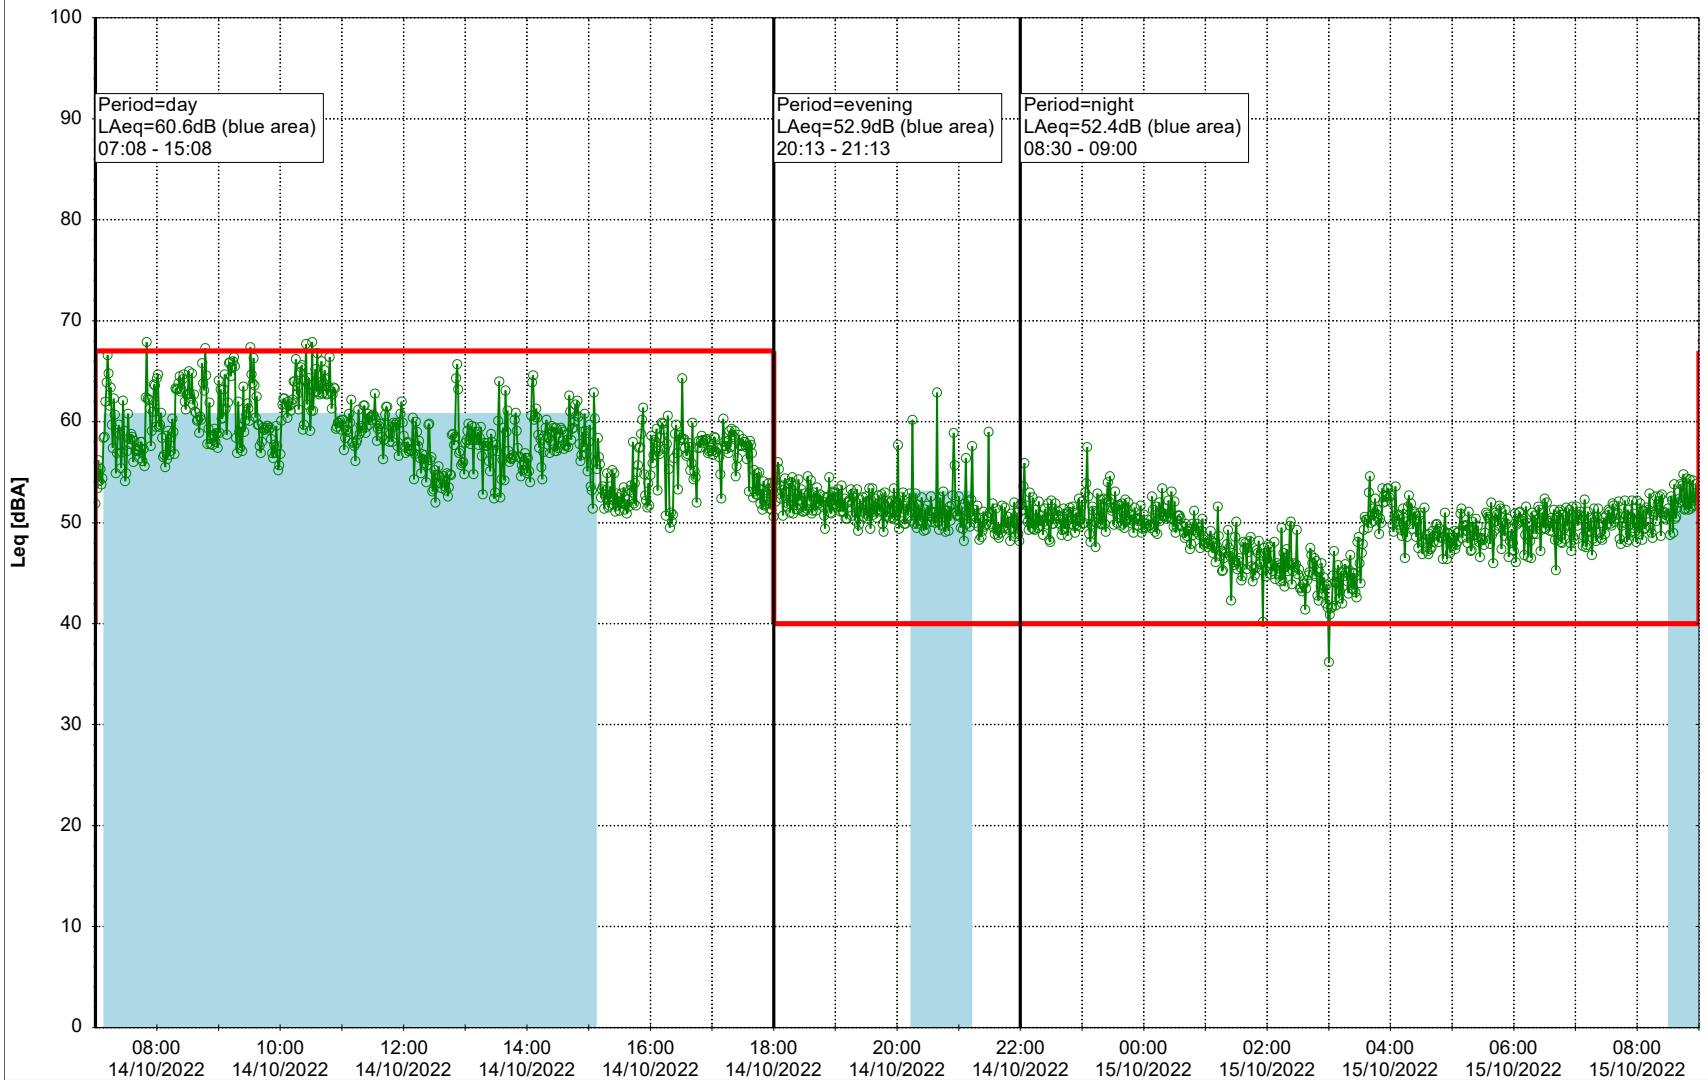

0 5 10 15 20 [m]

Remarks

...

Noise Time Related Diagram

14/10/2022
15/10/2022

○○○○ SLU_NS01

Project: Kronos Sydhavnen
Construction: Sluseholmen
Location: N-V

Plan View

Remarks

...

Noise Time Related Diagram

15/10/2022

16/10/2022

○○○○ SLU_NS01

Project: Kronos Sydhavnen
Construction: Sluseholmen
Location: N-V

Plan View