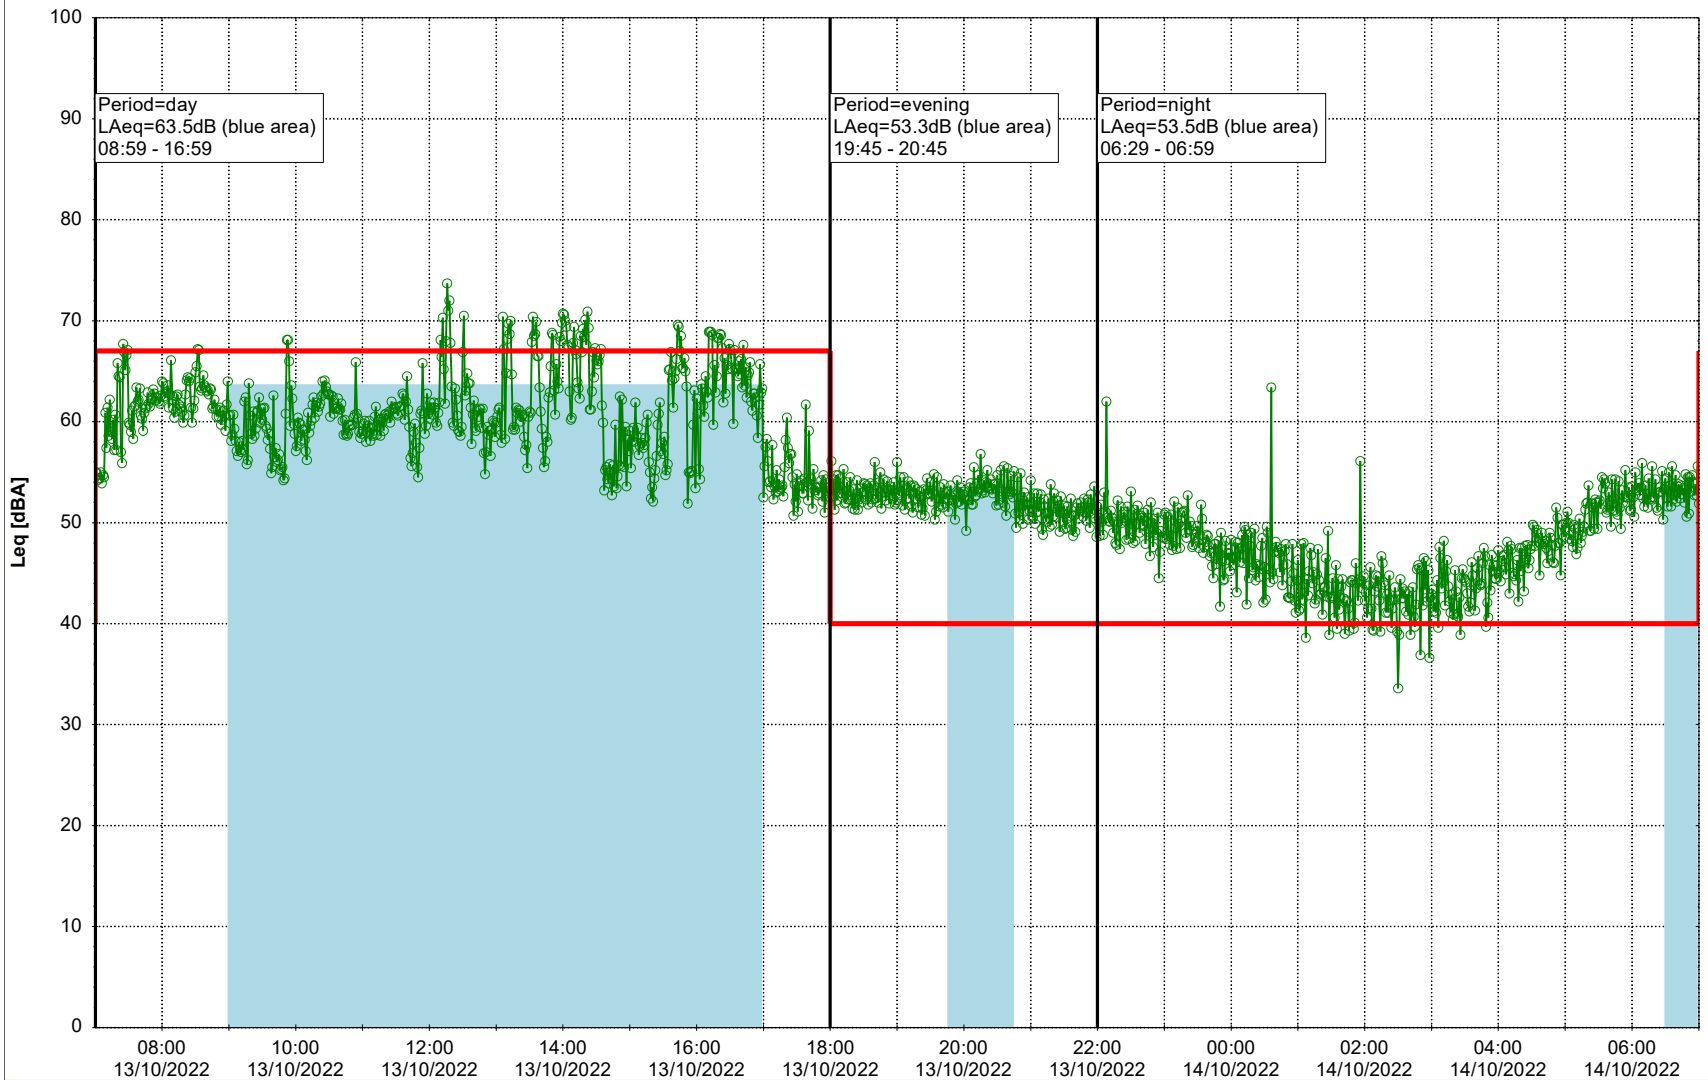

0 5 10 15 20 [m]

Remarks

...

Noise Time Related Diagram

13/10/2022
14/10/2022

○○○○ SLU_NS01

Project: Kronos Sydhavnen
Construction: Sluseholmen
Location: N-V

Plan View

0 5 10 15 20 [m]

Remarks

...

Noise Time Related Diagram

14/10/2022
15/10/2022

○○○○ SLU_NS01

Project: Kronos Sydhavnen
Construction: Sluseholmen
Location: N-V

Plan View

Remarks

...

Noise Time Related Diagram

15/10/2022

16/10/2022

○○○○ SLU_NS01

Project: Kronos Sydhavnen
Construction: Sluseholmen
Location: N-V

Plan View