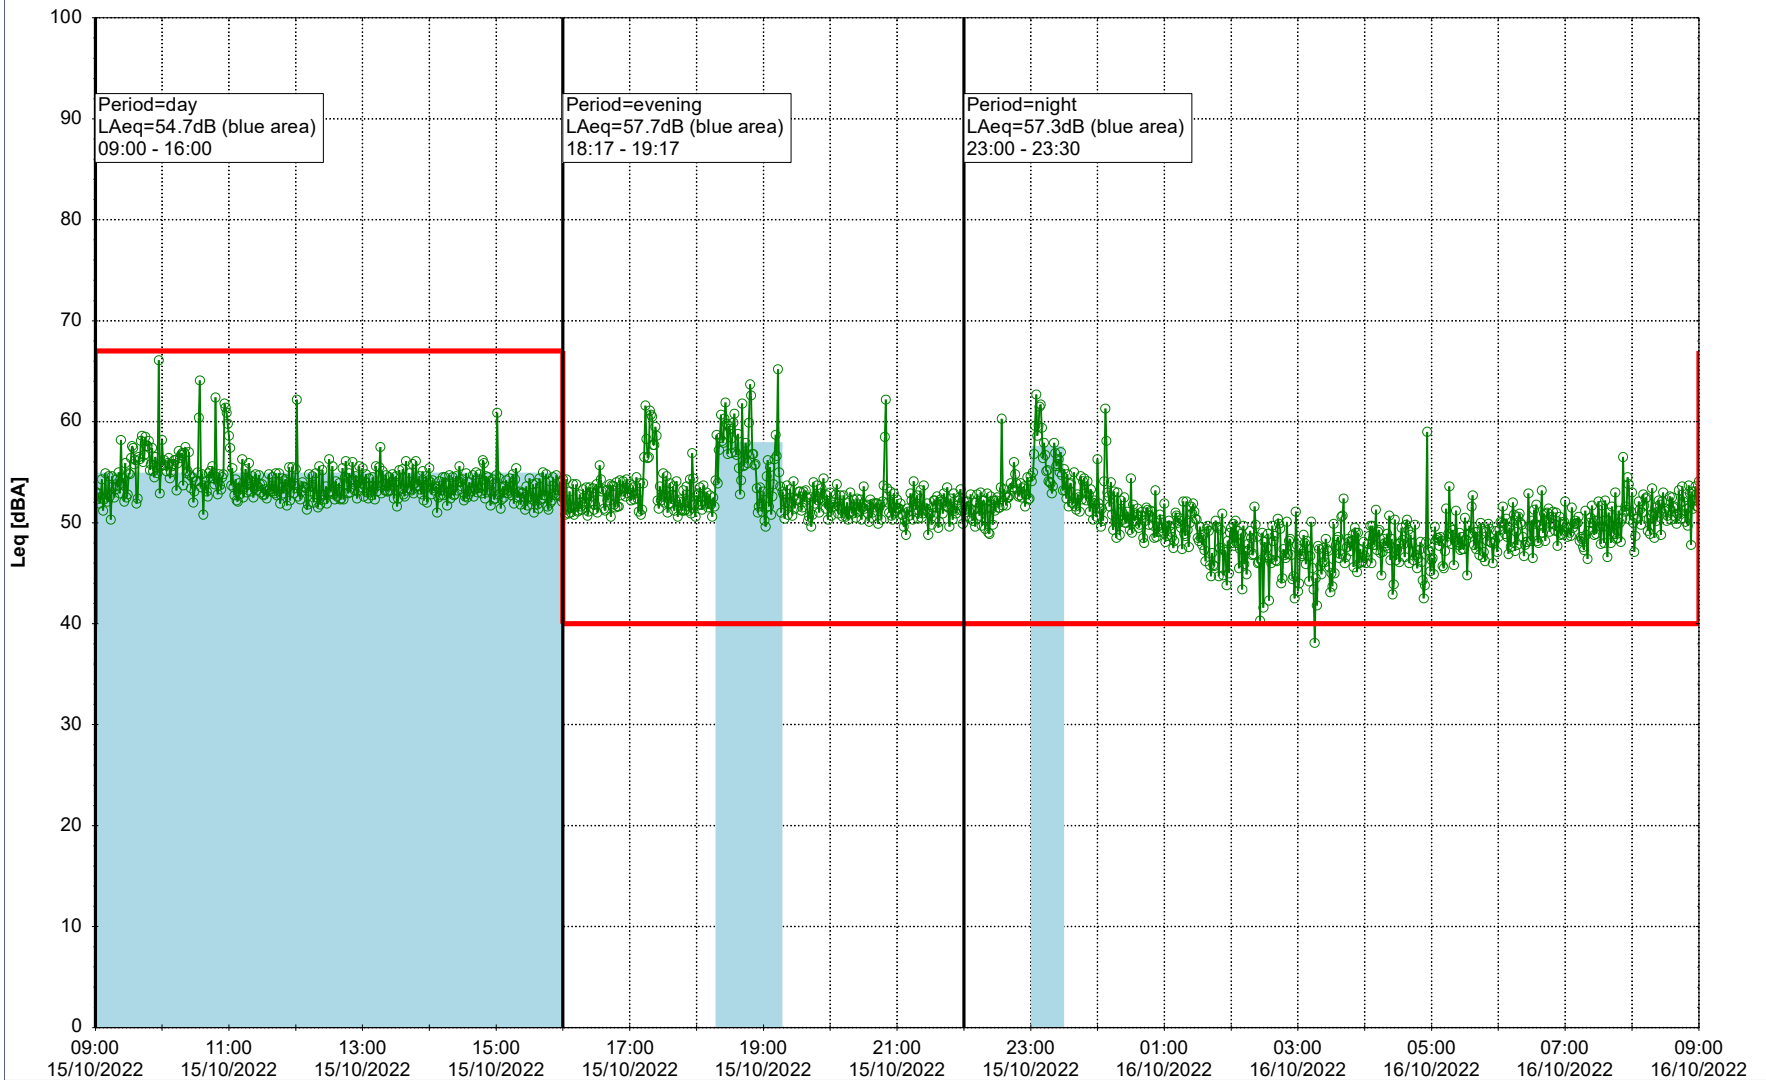

Remarks

...

Noise Time Related Diagram

15/10/2022

16/10/2022

○○○○ SLU_NS01

Project: Kronos Sydhavnen
Construction: Sluseholmen
Location: N-V

Plan View

Remarks

...

Noise Time Related Diagram

16/10/2022
17/10/2022

○○○○ SLU_NS01