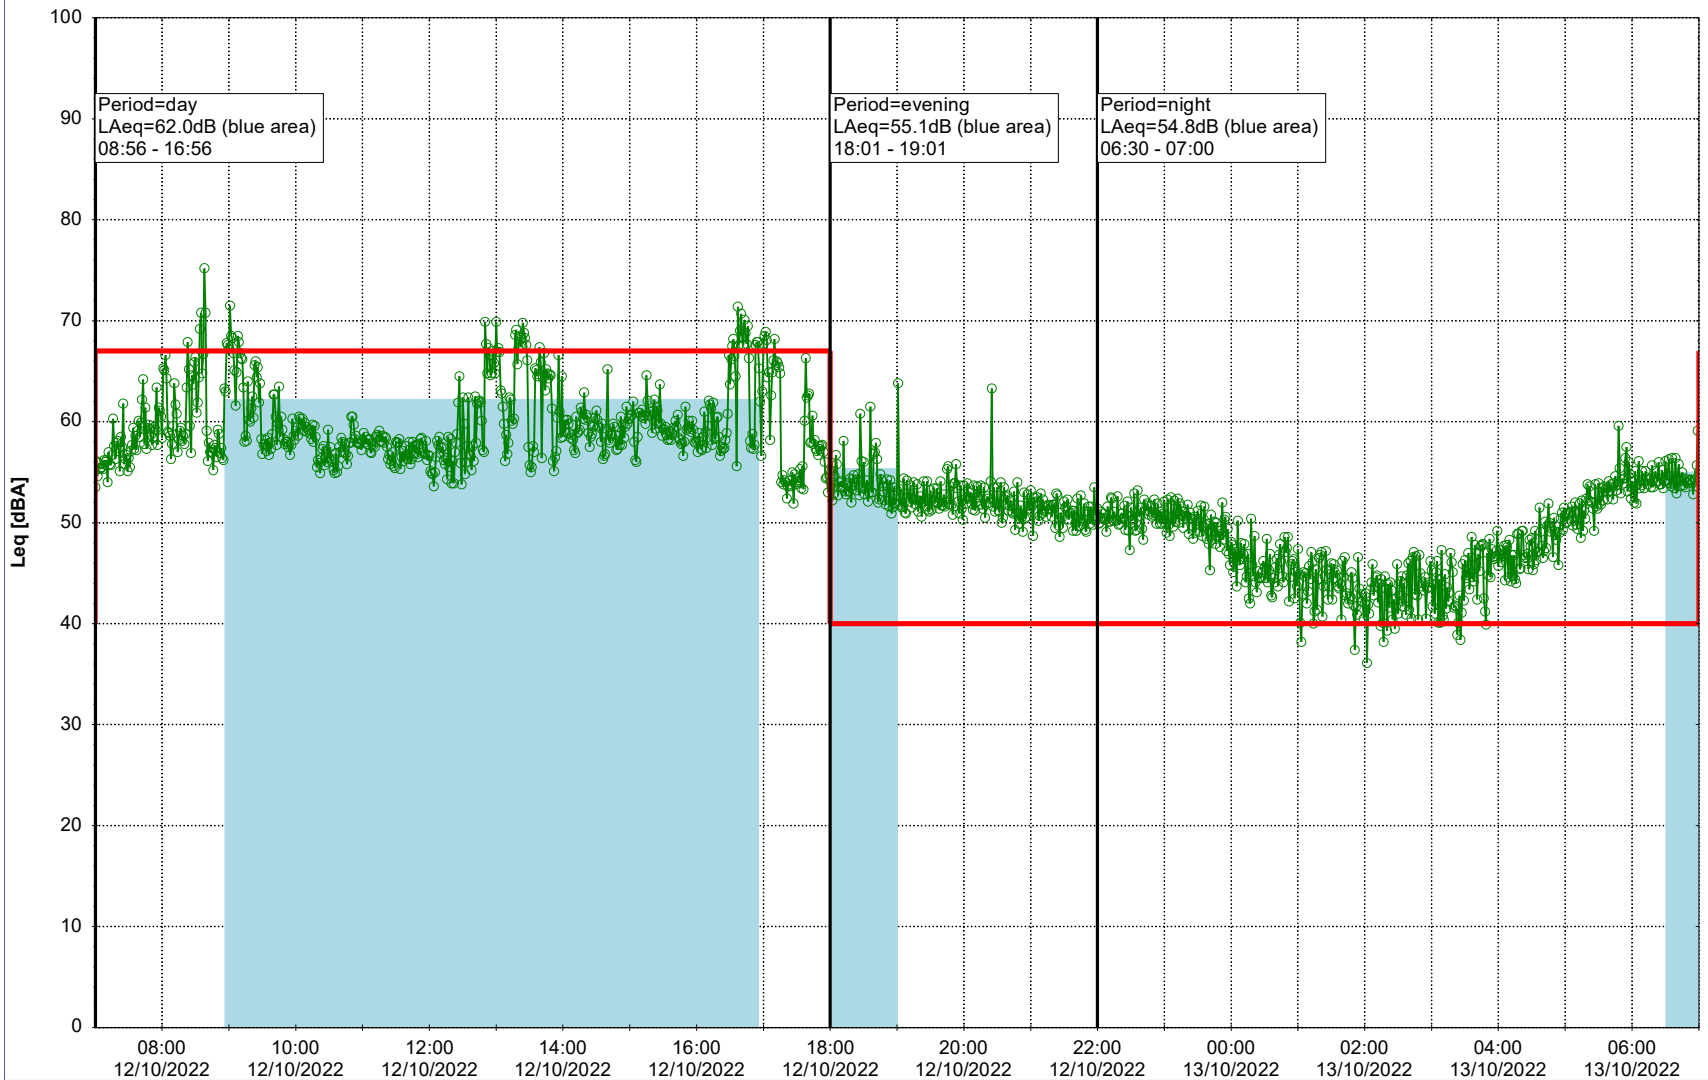

Project: Kronos Sydhavnen
Construction: Sluseholmen
Location: N-V

Plan View

Remarks

...

Noise Time Related Diagram

11/10/2022
12/10/2022

○○○○ SLU_NS01

Project: Kronos Sydhavnen
Construction: Sluseholmen
Location: N-V

Plan View

Remarks

...

Noise Time Related Diagram

12/10/2022
13/10/2022

○○○○ SLU_NS01

Project: Kronos Sydhavnen
Construction: Sluseholmen
Location: N-V

Plan View

0 5 10 15 20 [m]

Remarks

...

Noise Time Related Diagram

13/10/2022
14/10/2022

○○○○ SLU_NS01

Project: Kronos Sydhavnen
Construction: Sluseholmen
Location: N-V

Plan View

0 5 10 15 20 [m]

Remarks

...

Noise Time Related Diagram

14/10/2022
15/10/2022

○○○○ SLU_NS01

Project: Kronos Sydhavnen
Construction: Sluseholmen
Location: N-V

Plan View