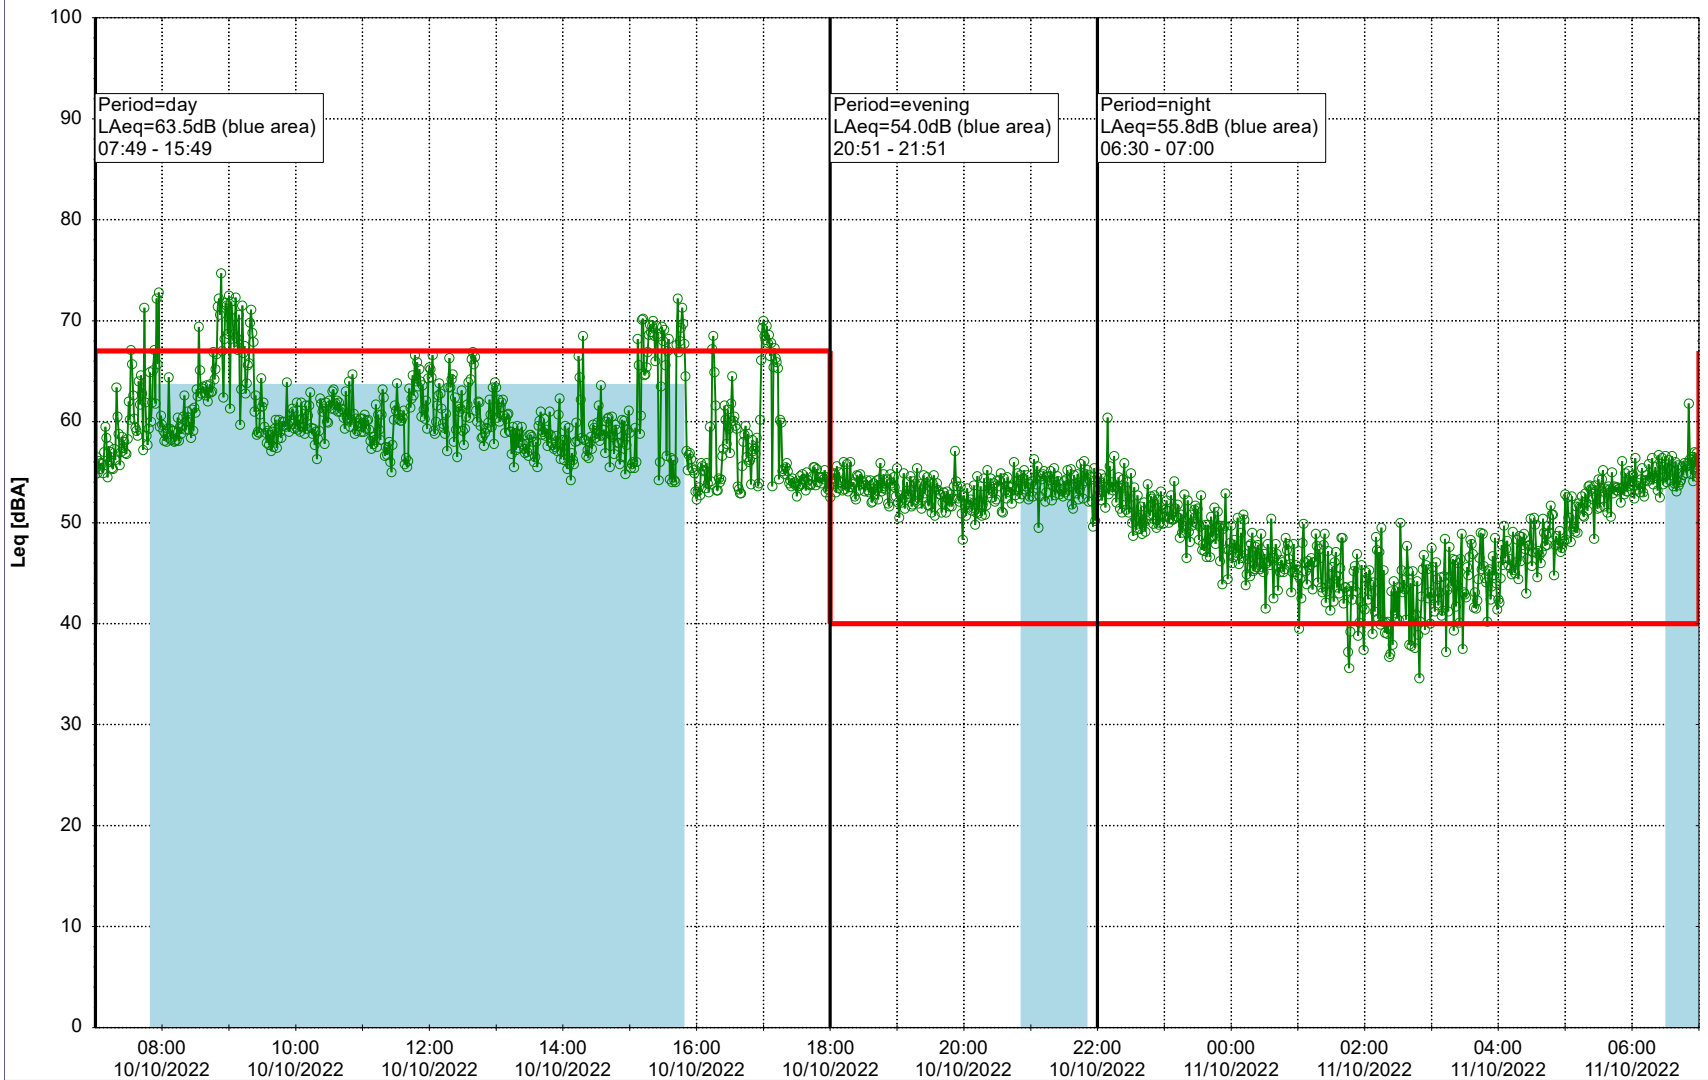

Project: Kronos Sydhavnen
Construction: Sluseholmen
Location: N-V

Plan View

0 5 10 15 20 [m]

Remarks

...

Noise Time Related Diagram

10/10/2022
11/10/2022

○○○○ SLU_NS01

Project: Kronos Sydhavnen
Construction: Sluseholmen
Location: N-V

Plan View

Remarks

...

Noise Time Related Diagram

11/10/2022
12/10/2022

○○○○ SLU_NS01

Project: Kronos Sydhavnen
Construction: Sluseholmen
Location: N-V

Plan View

Remarks

...

Noise Time Related Diagram

12/10/2022
13/10/2022

○○○○ SLU_NS01

Project: Kronos Sydhavnen
Construction: Sluseholmen
Location: N-V

Plan View

0 5 10 15 20 [m]

Remarks

...

Noise Time Related Diagram

14/10/2022
15/10/2022

○○○○ SLU_NS01

Project: Kronos Sydhavnen
Construction: Sluseholmen
Location: N-V

Plan View