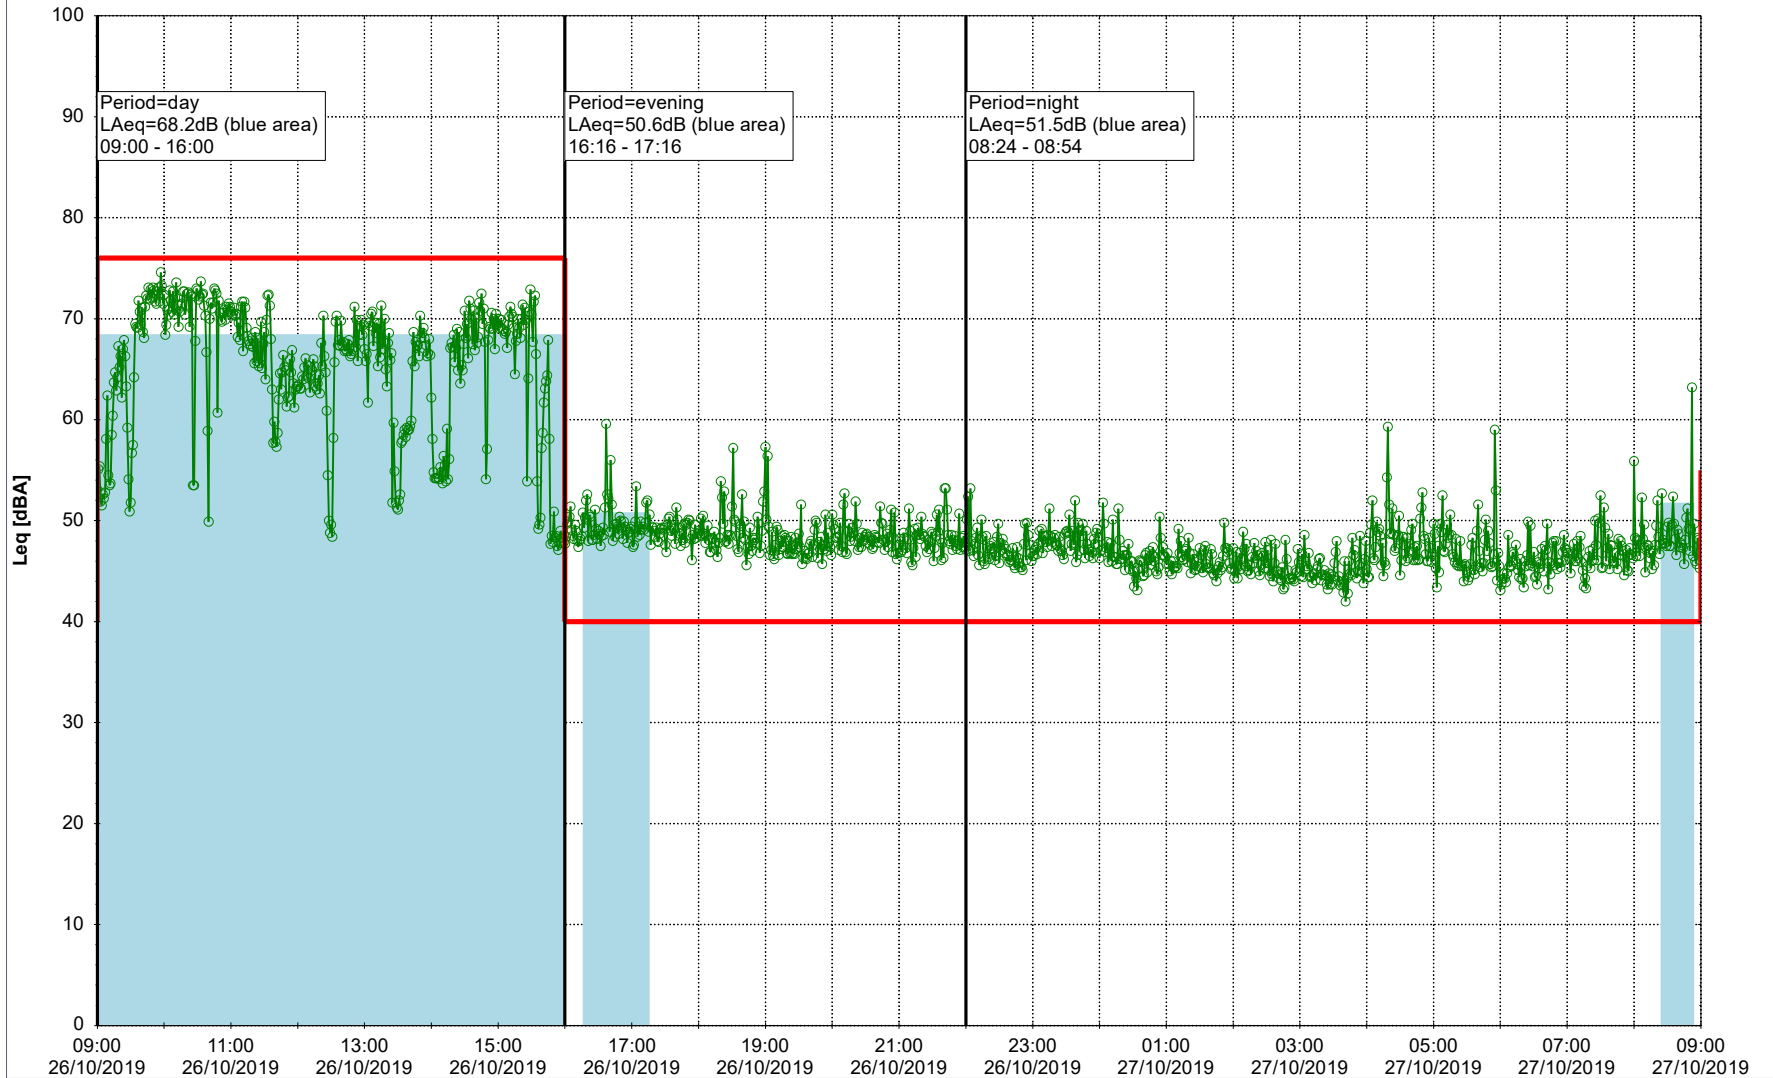

Plan View

Remarks

...

Noise Time Related Diagram

○○○○ MOP_NS01

Project: Kronos Sydhavnen
Construction: Mozarts Plads
Location: N-V

27/10/2019
28/10/2019

Plan View

Remarks

...

Noise Time Related Diagram

○○○○ MOP_NS01