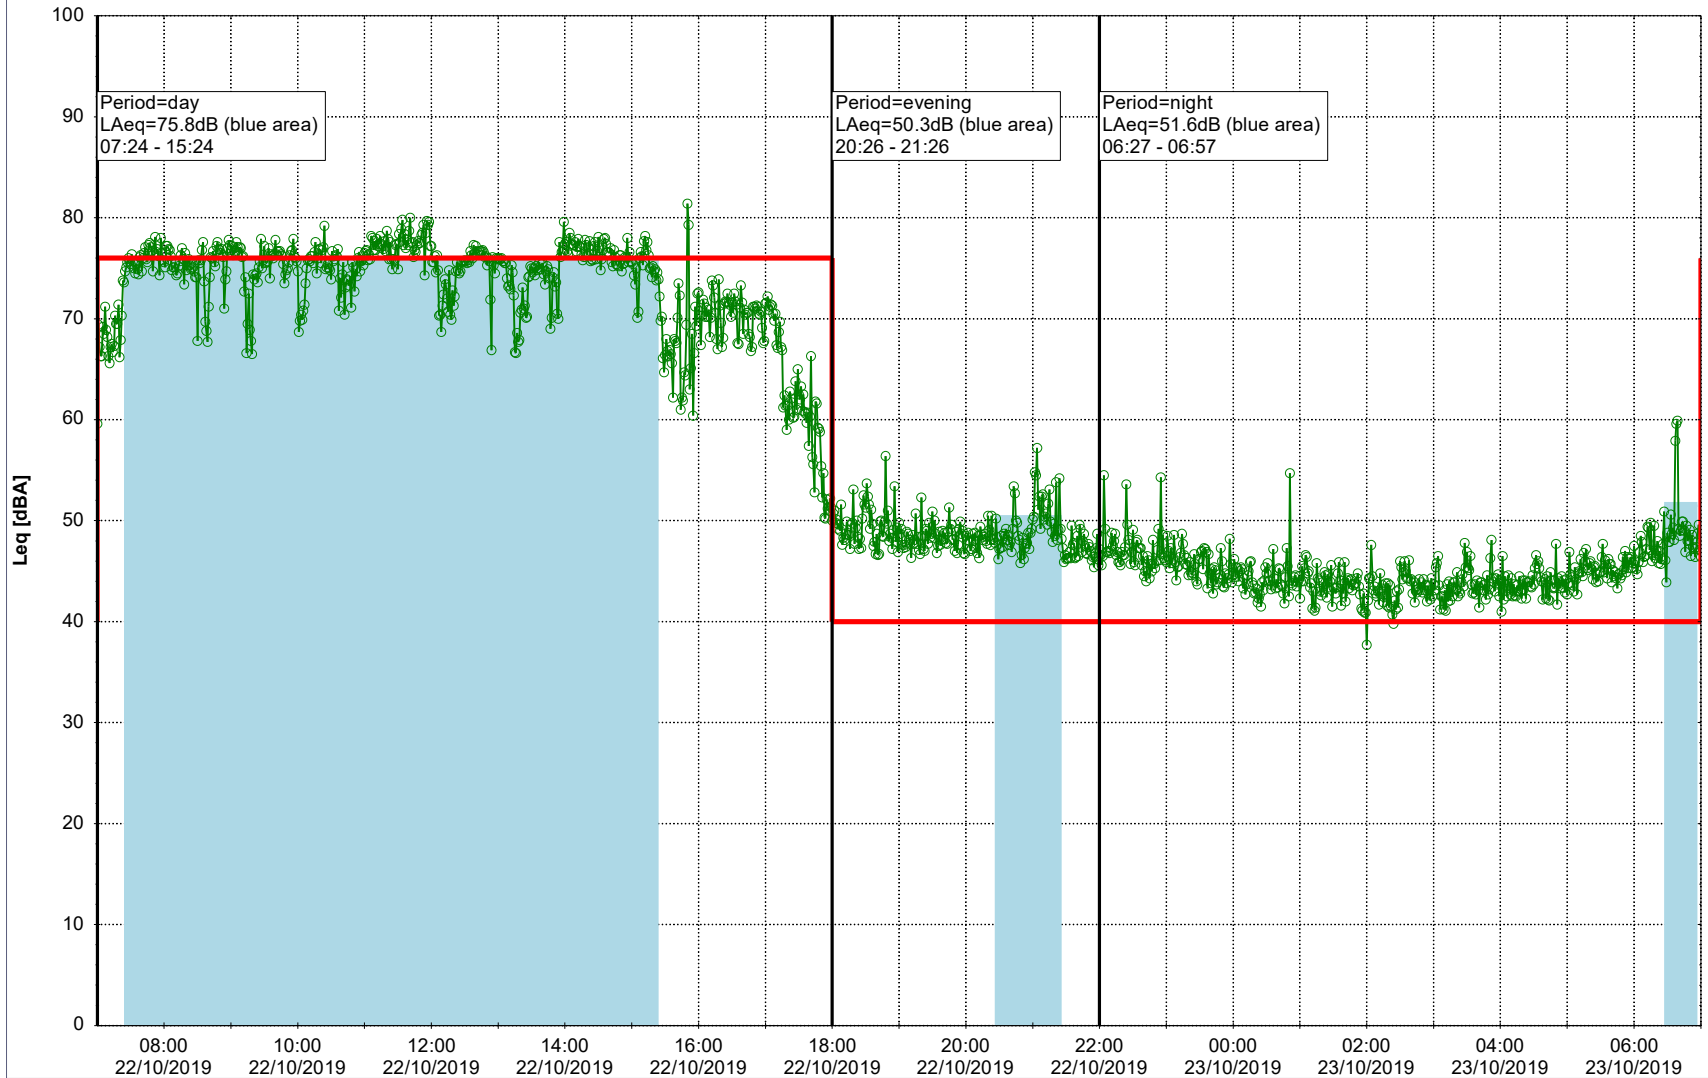

22/10/2019
23/10/2019

Plan View

Remarks

...

Noise Time Related Diagram

○○○ MOP_NS01

Project: Kronos Sydhavnen
Construction: Mozarts Plads
Location: N-V

26/10/2019
27/10/2019

Plan View

Remarks

...

Noise Time Related Diagram

○○○○ MOP_NS01

Project: Kronos Sydhavnen
Construction: Mozarts Plads
Location: N-V

27/10/2019
28/10/2019

Plan View

Remarks

...

Noise Time Related Diagram

○○○○ MOP_NS01