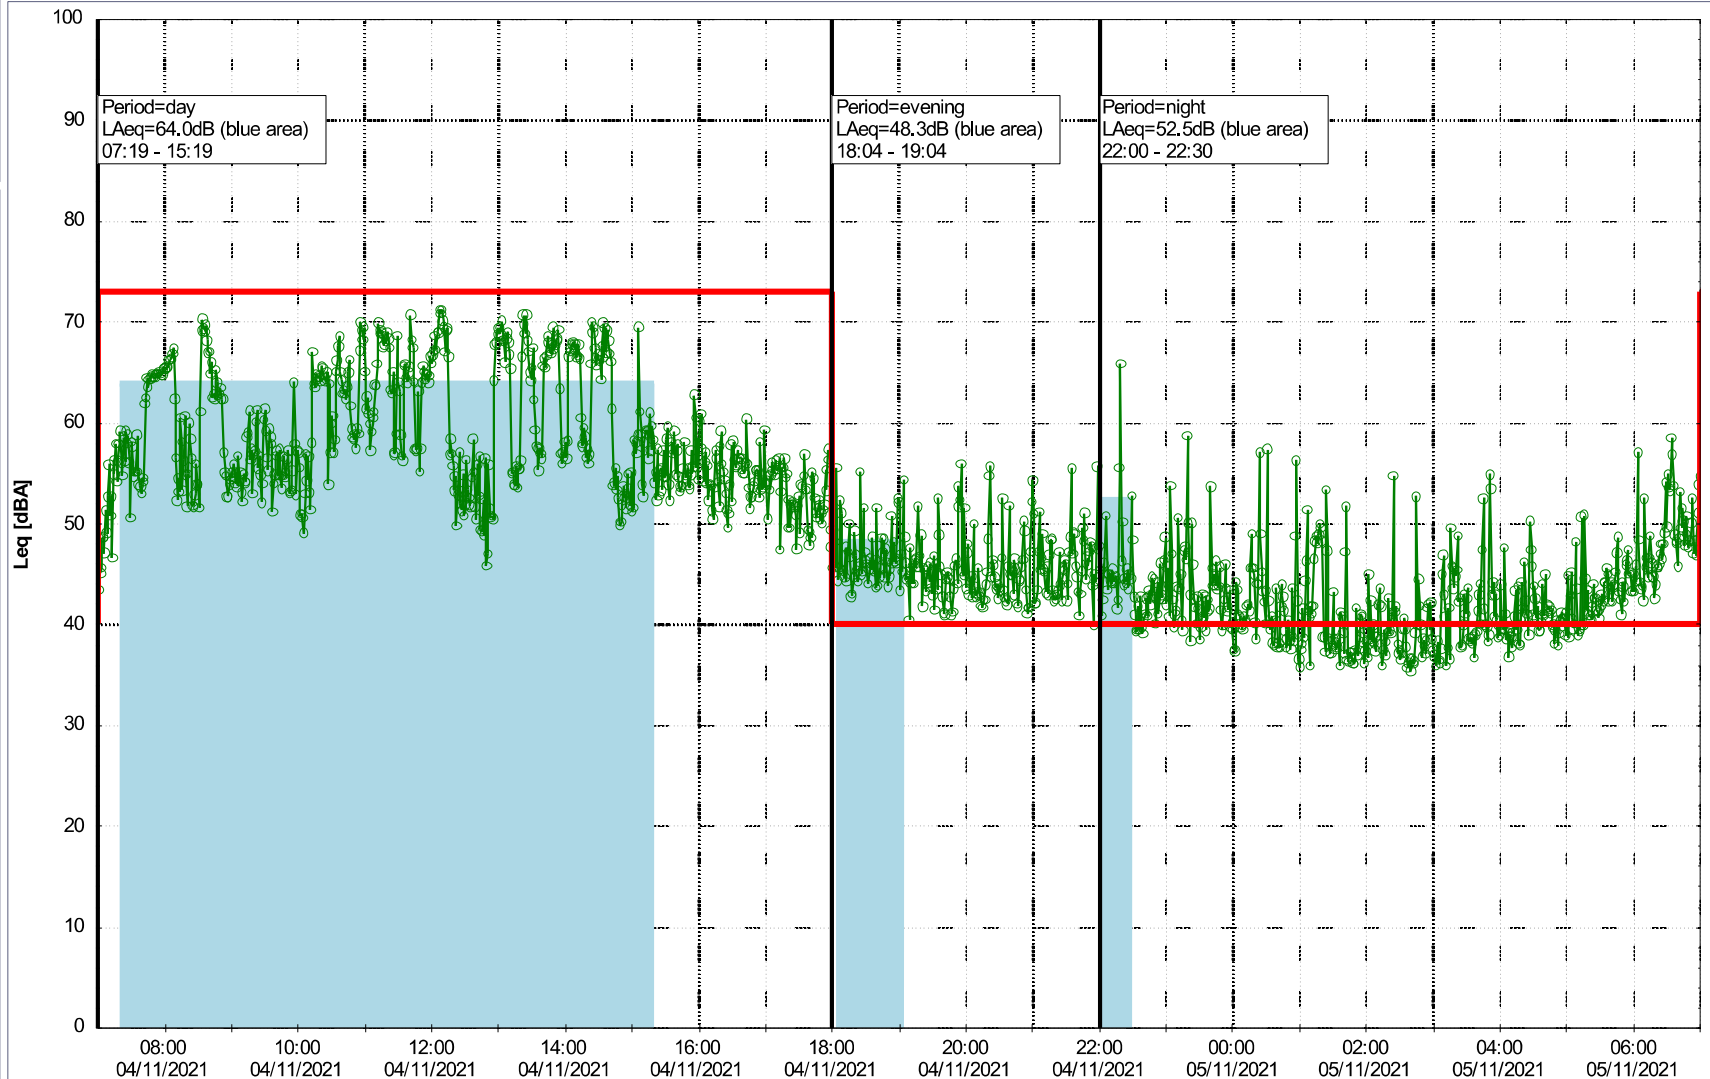

Noise Time Related Diagram

04/11/2021
05/11/2021

○○○ NEL_NS01