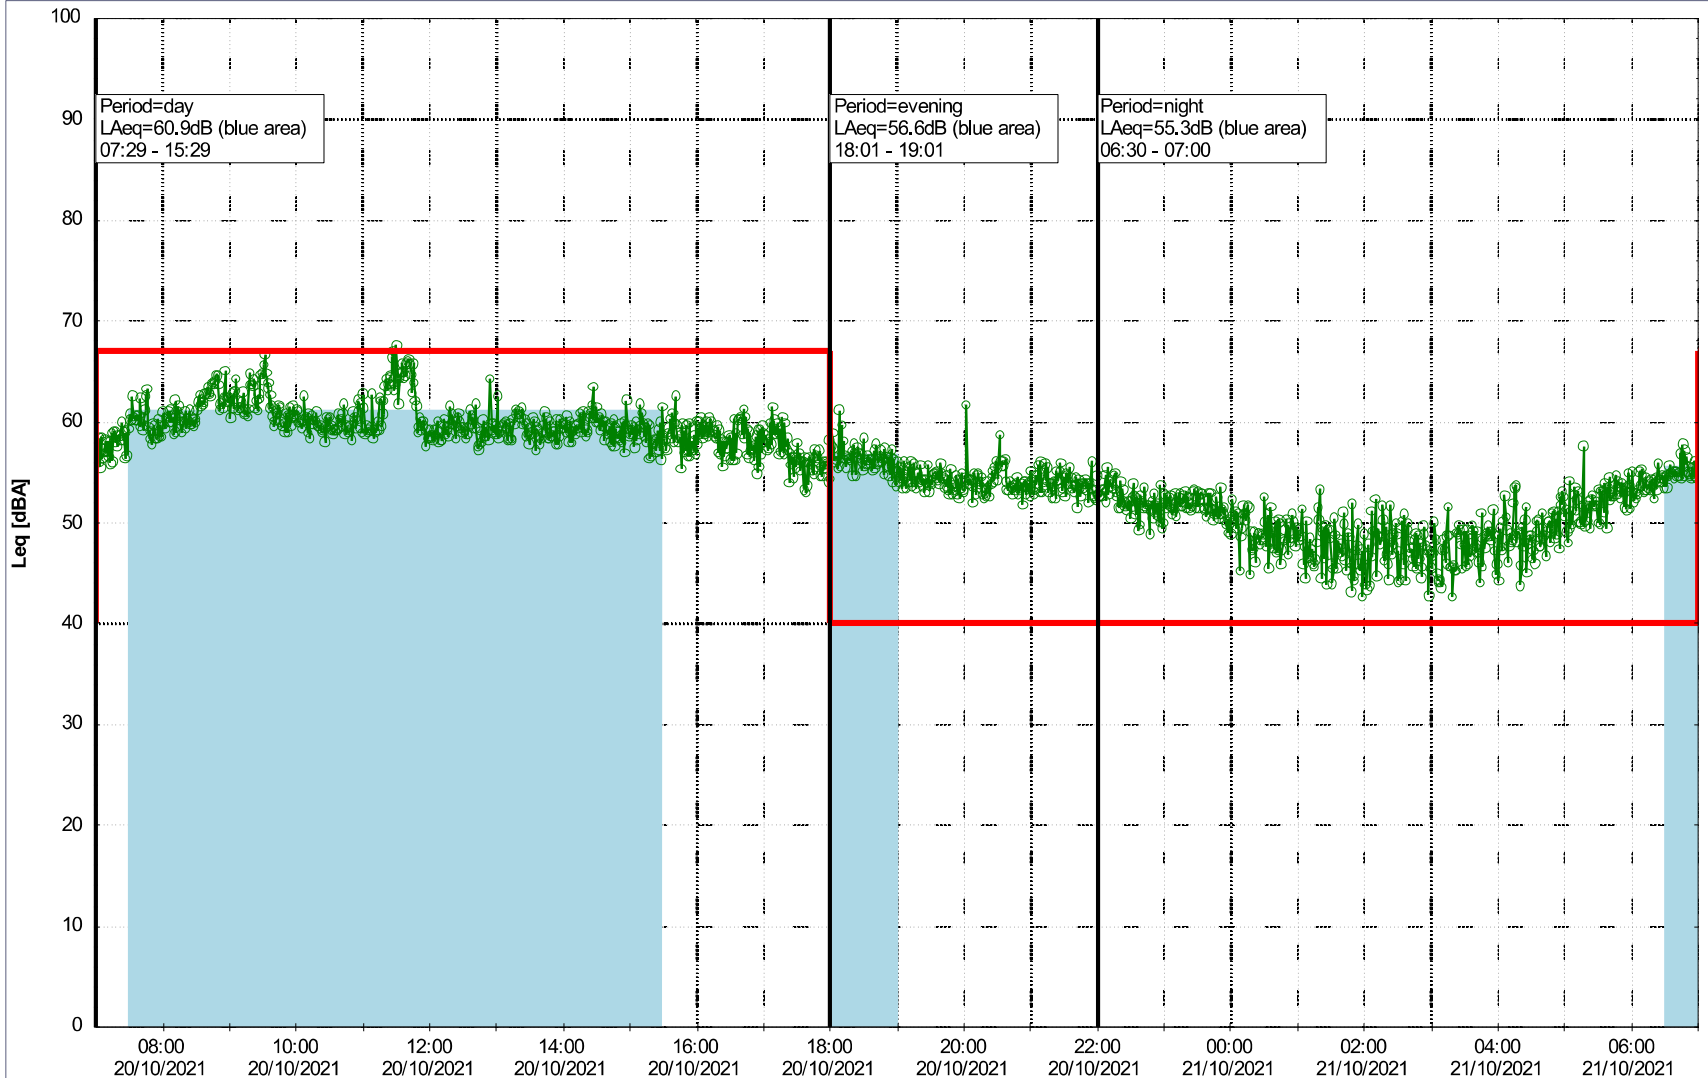

Project: Kronos Sydhavnen
Construction: Sluseholmen
Location: N-V

Plan View

Noise Time Related Diagram

20/10/2021
21/10/2021

○○○○ SLU_NS01

Remarks

...

Project: Kronos Sydhavnen
Construction: Sluseholmen
Location: N-V

Plan View

Noise Time Related Diagram

21/10/2021
22/10/2021

oooo SLU_NS01

Remarks

...

Project: Kronos Sydhavnen
Construction: Sluseholmen
Location: N-V

Plan View

Remarks

...

Noise Time Related Diagram

22/10/2021
23/10/2021

SLU_NS01

Project: Kronos Sydhavnen
Construction: Sluseholmen
Location: N-V

Plan View

Noise Time Related Diagram

23/10/2021
24/10/2021

SLU_NS01

0 5 10 15 20 [m]

Remarks

...

Project: Kronos Sydhavnen
Construction: Sluseholmen
Location: N-V

Plan View

Remarks