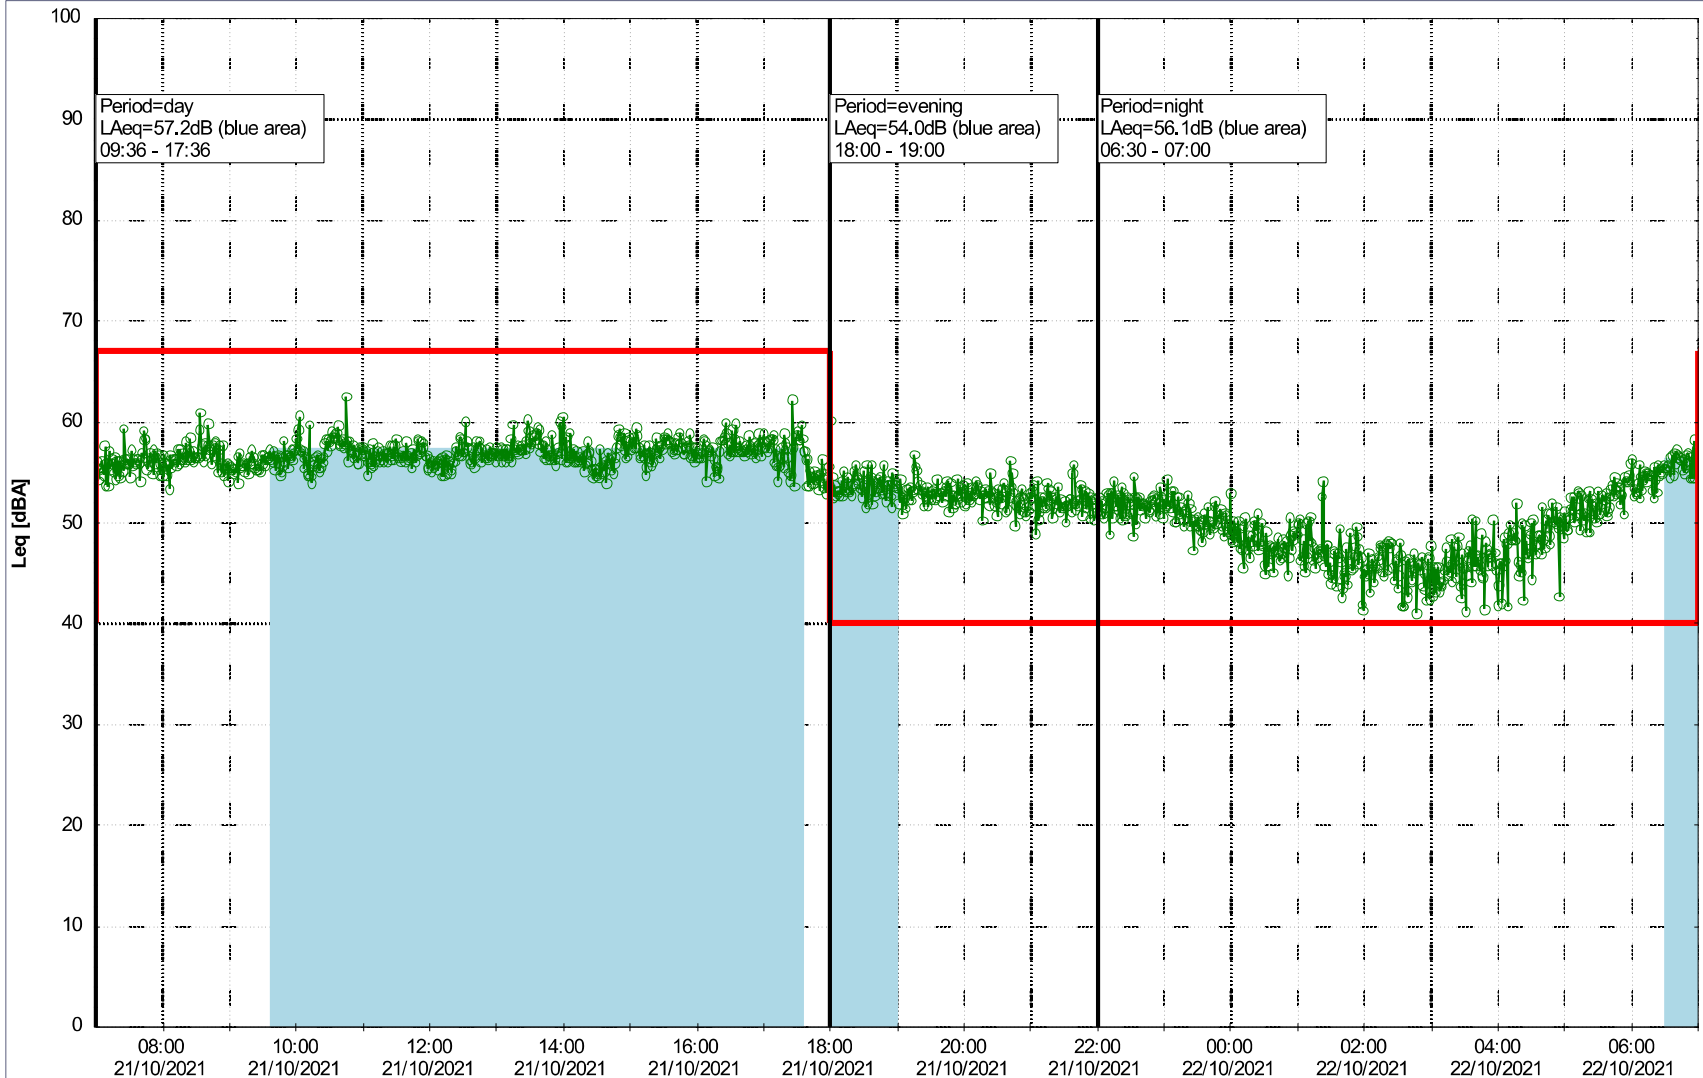

Project: Kronos Sydhavnen
Construction: Sluseholmen
Location: N-V

Plan View

Noise Time Related Diagram

20/10/2021
21/10/2021

○○○○ SLU_NS01

Remarks

...

Project: Kronos Sydhavnen
Construction: Sluseholmen
Location: N-V

Plan View

Noise Time Related Diagram

21/10/2021
22/10/2021

oooo SLU_NS01

Remarks

...

Project: Kronos Sydhavnen
Construction: Sluseholmen
Location: N-V

Plan View

Remarks

...

Noise Time Related Diagram

22/10/2021
23/10/2021

SLU_NS01

Project: Kronos Sydhavnen
Construction: Sluseholmen
Location: N-V

Plan View

Noise Time Related Diagram

23/10/2021
24/10/2021

SLU_NS01

0 5 10 15 20 [m]

Remarks

...

Project: Kronos Sydhavnen
Construction: Sluseholmen
Location: N-V

Plan View

Remarks