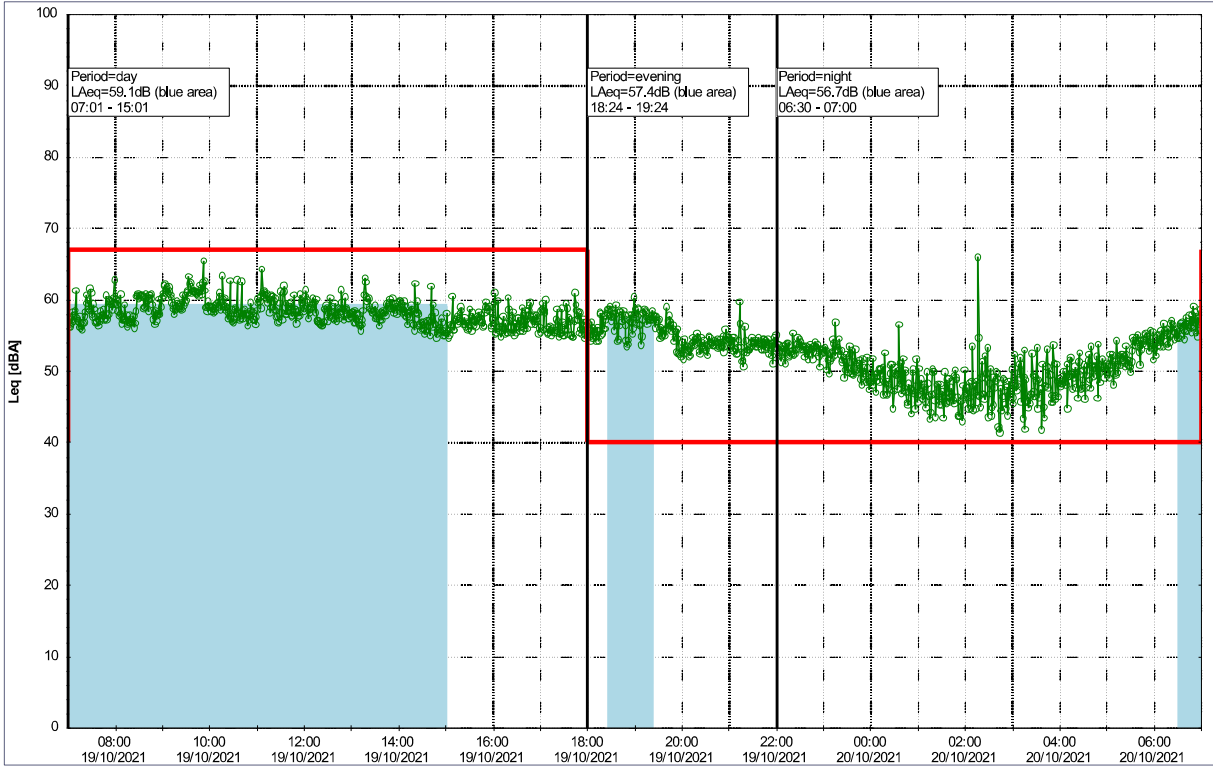

Project: Kronos Sydhavnen
Construction: Sluseholmen
Location: N-V

Plan View

Noise Time Related Diagram

19/10/2021
20/10/2021

SLU_NS01

0 5 10 15 20 [m]

Remarks

...

Project: Kronos Sydhavnen
Construction: Sluseholmen
Location: N-V

Plan View

Noise Time Related Diagram

20/10/2021
21/10/2021

○○○○ SLU_NS01

Remarks

...

Project: Kronos Sydhavnen
Construction: Sluseholmen
Location: N-V

Plan View

Noise Time Related Diagram

21/10/2021
22/10/2021

oooo SLU_NS01

Remarks

...

Project: Kronos Sydhavnen
Construction: Sluseholmen
Location: N-V

Plan View

Remarks

...

Noise Time Related Diagram

22/10/2021
23/10/2021

SLU_NS01

Project: Kronos Sydhavnen
Construction: Sluseholmen
Location: N-V

Plan View

Noise Time Related Diagram