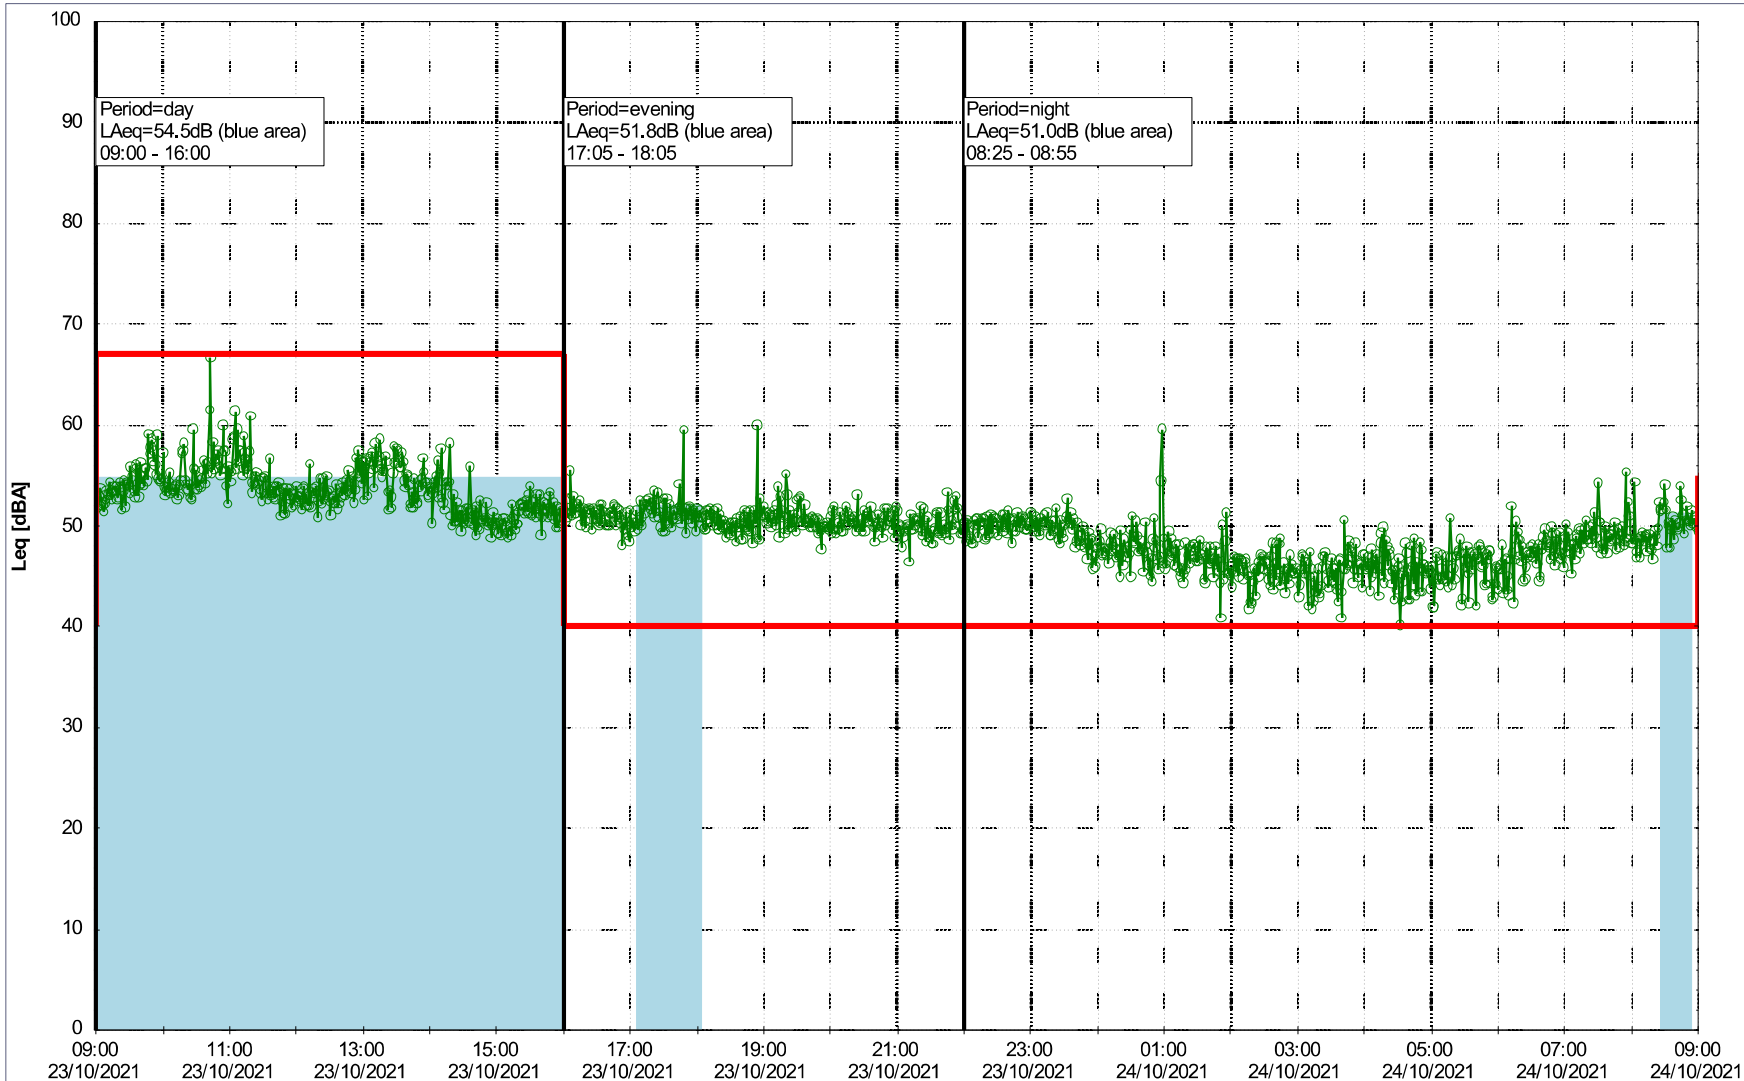

Remarks

...

Noise Time Related Diagram

22/10/2021
23/10/2021

SLU_NS01

Project: Kronos Sydhavnen
Construction: Sluseholmen
Location: N-V

Plan View

Noise Time Related Diagram

23/10/2021
24/10/2021

SLU_NS01

0 5 10 15 20 [m]

Remarks

...

Project: Kronos Sydhavnen
Construction: Sluseholmen
Location: N-V

Plan View

Remarks