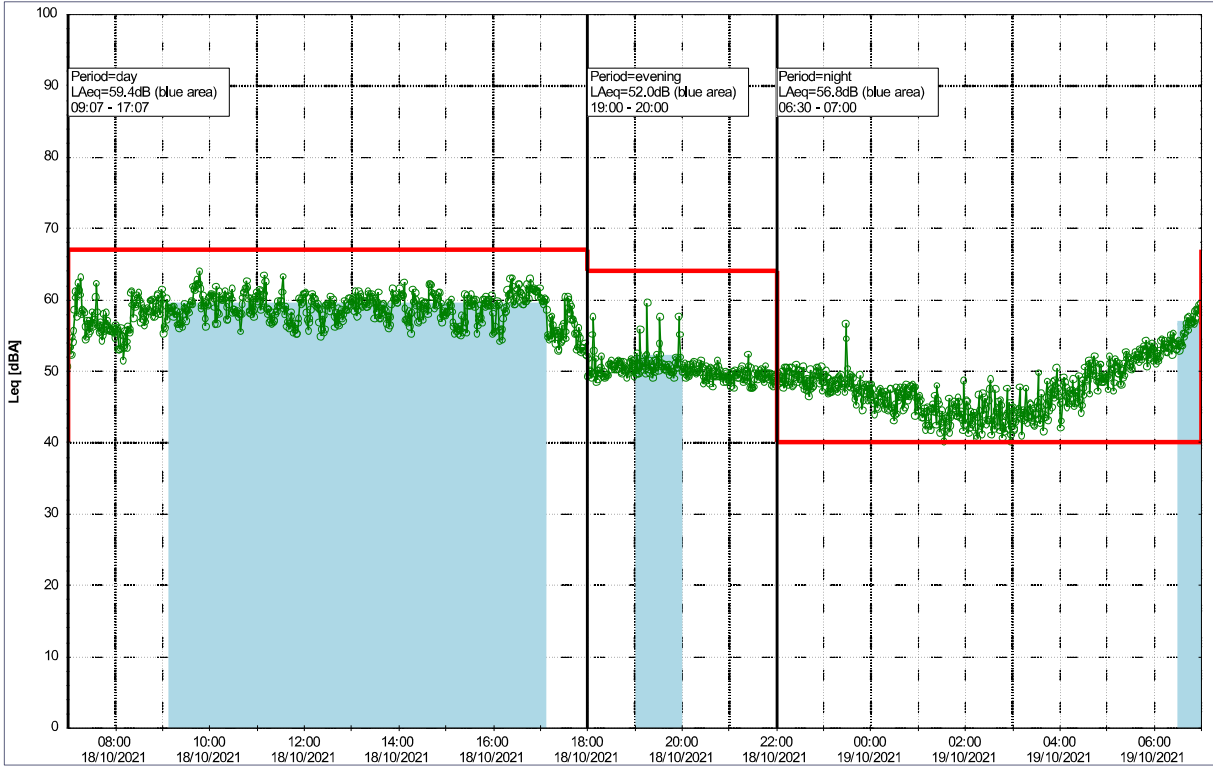

Project: Kronos Sydhavnen
 Construction: Sluseholmen
 Location: N-V

Plan View

Noise Time Related Diagram

18/10/2021
19/10/2021

SLU_NS01

0 5 10 15 20 [m]

Remarks

...

Project: Kronos Sydhavnen
Construction: Sluseholmen
Location: N-V

Plan View

Noise Time Related Diagram

19/10/2021
20/10/2021

SLU_NS01

0 5 10 15 20 [m]

Remarks

...

Project: Kronos Sydhavnen
Construction: Sluseholmen
Location: N-V

Plan View

Noise Time Related Diagram

20/10/2021
21/10/2021

○○○○ SLU_NS01

Remarks

...

Project: Kronos Sydhavnen
Construction: Sluseholmen
Location: N-V

Remarks

...

Noise Time Related Diagram

22/10/2021
23/10/2021

SLU_NS01

Project: Kronos Sydhavnen
Construction: Sluseholmen
Location: N-V

Plan View

Noise Time Related Diagram