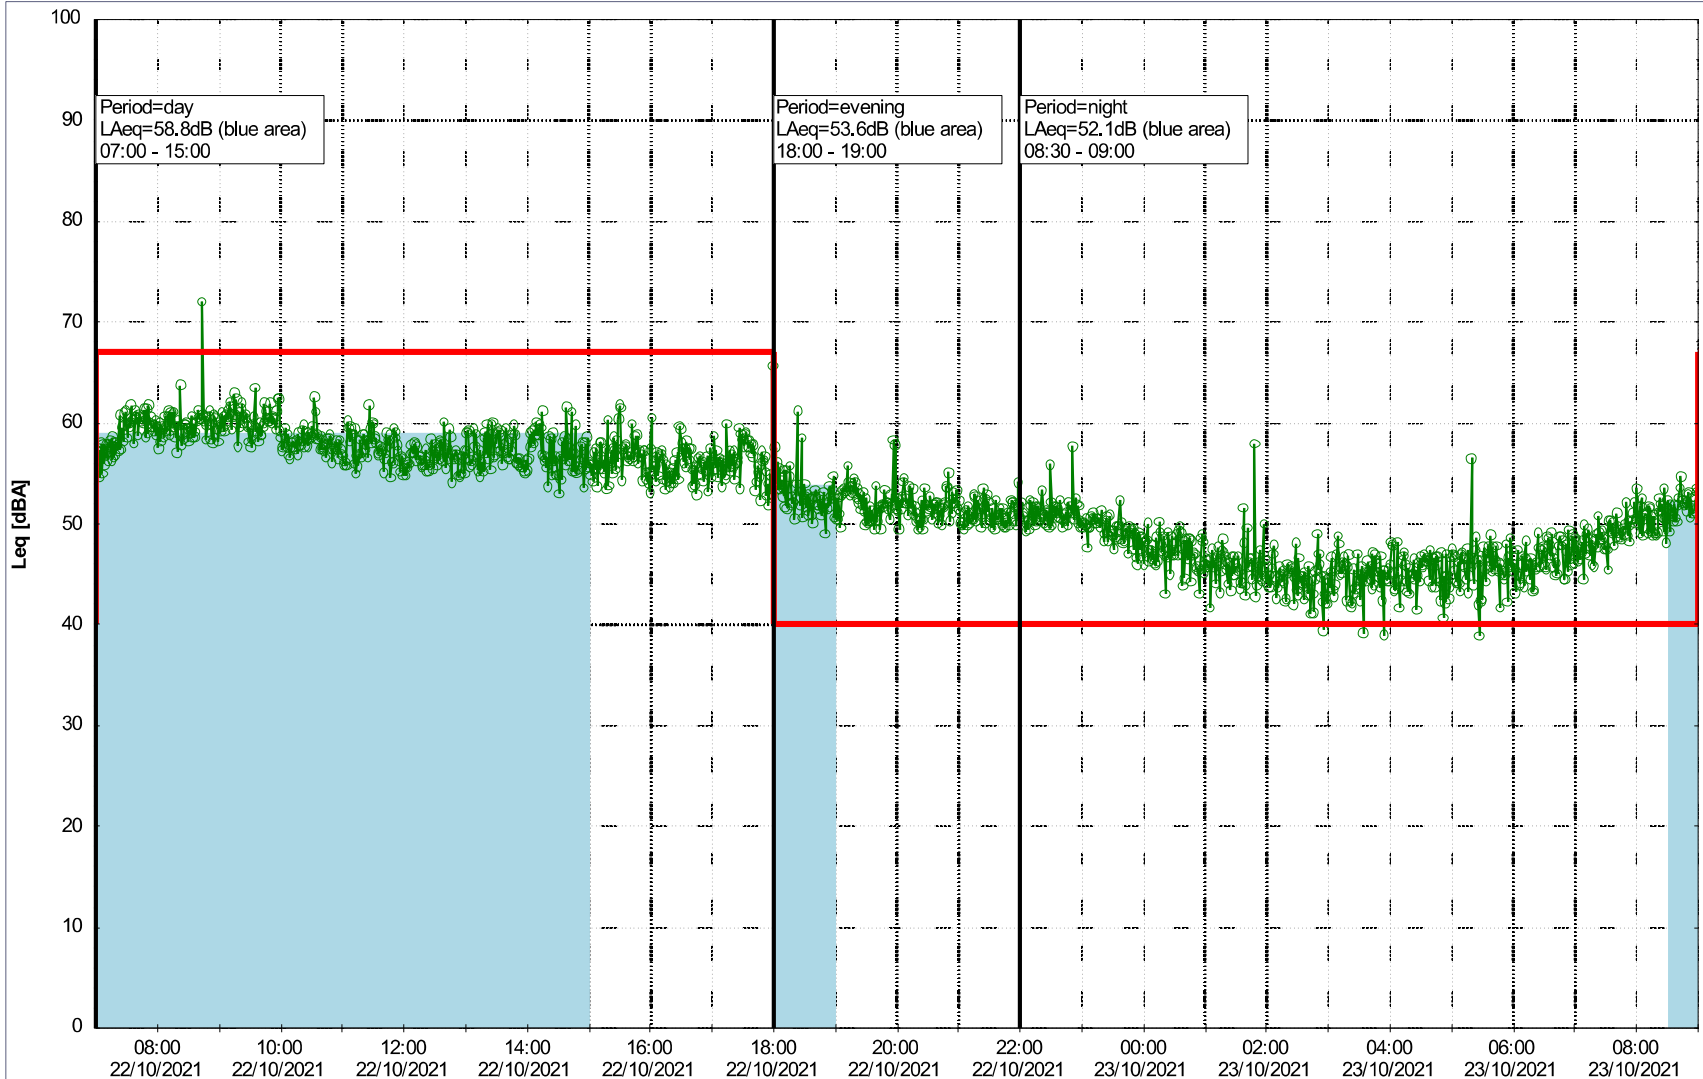

Plan View

Noise Time Related Diagram

21/10/2021
22/10/2021

oooo SLU_NS01

Remarks

...

Project: Kronos Sydhavnen
Construction: Sluseholmen
Location: N-V

Plan View

Remarks

...

Noise Time Related Diagram

22/10/2021
23/10/2021

SLU_NS01

Project: Kronos Sydhavnen
Construction: Sluseholmen
Location: N-V

Plan View

Noise Time Related Diagram