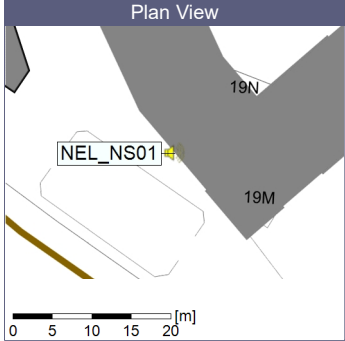

Noise Time Related Diagram

29/04/2023
30/04/2023

○ NEL_NS01

Project: Kronos Sydhavnen
Construction: Ny Ellebjerg
Location: N-V

30/04/2023
01/05/2023

Noise Time Related Diagram

○○○ NEL_NS01

Remarks