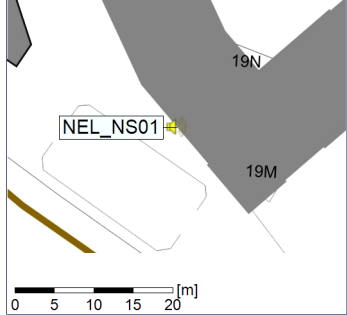

...

Noise Time Related Diagram

27/04/2023

28/04/2023

○○○ NEL_NS01

Project: Kronos Sydhavnen
Construction: Ny Ellebjerg
Location: N-V

Plan View

Remarks