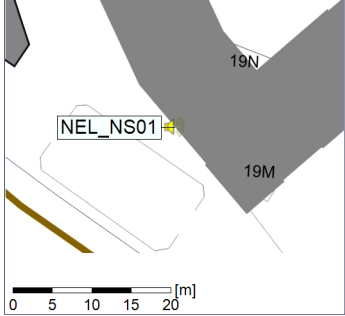

...

Noise Time Related Diagram

28/04/2023
29/04/2023

○ ○ ○ ○ NEL_NS01

Project: Kronos Sydhavnen
Construction: Ny Ellebjerg
Location: N-V

Plan View

Remarks

...