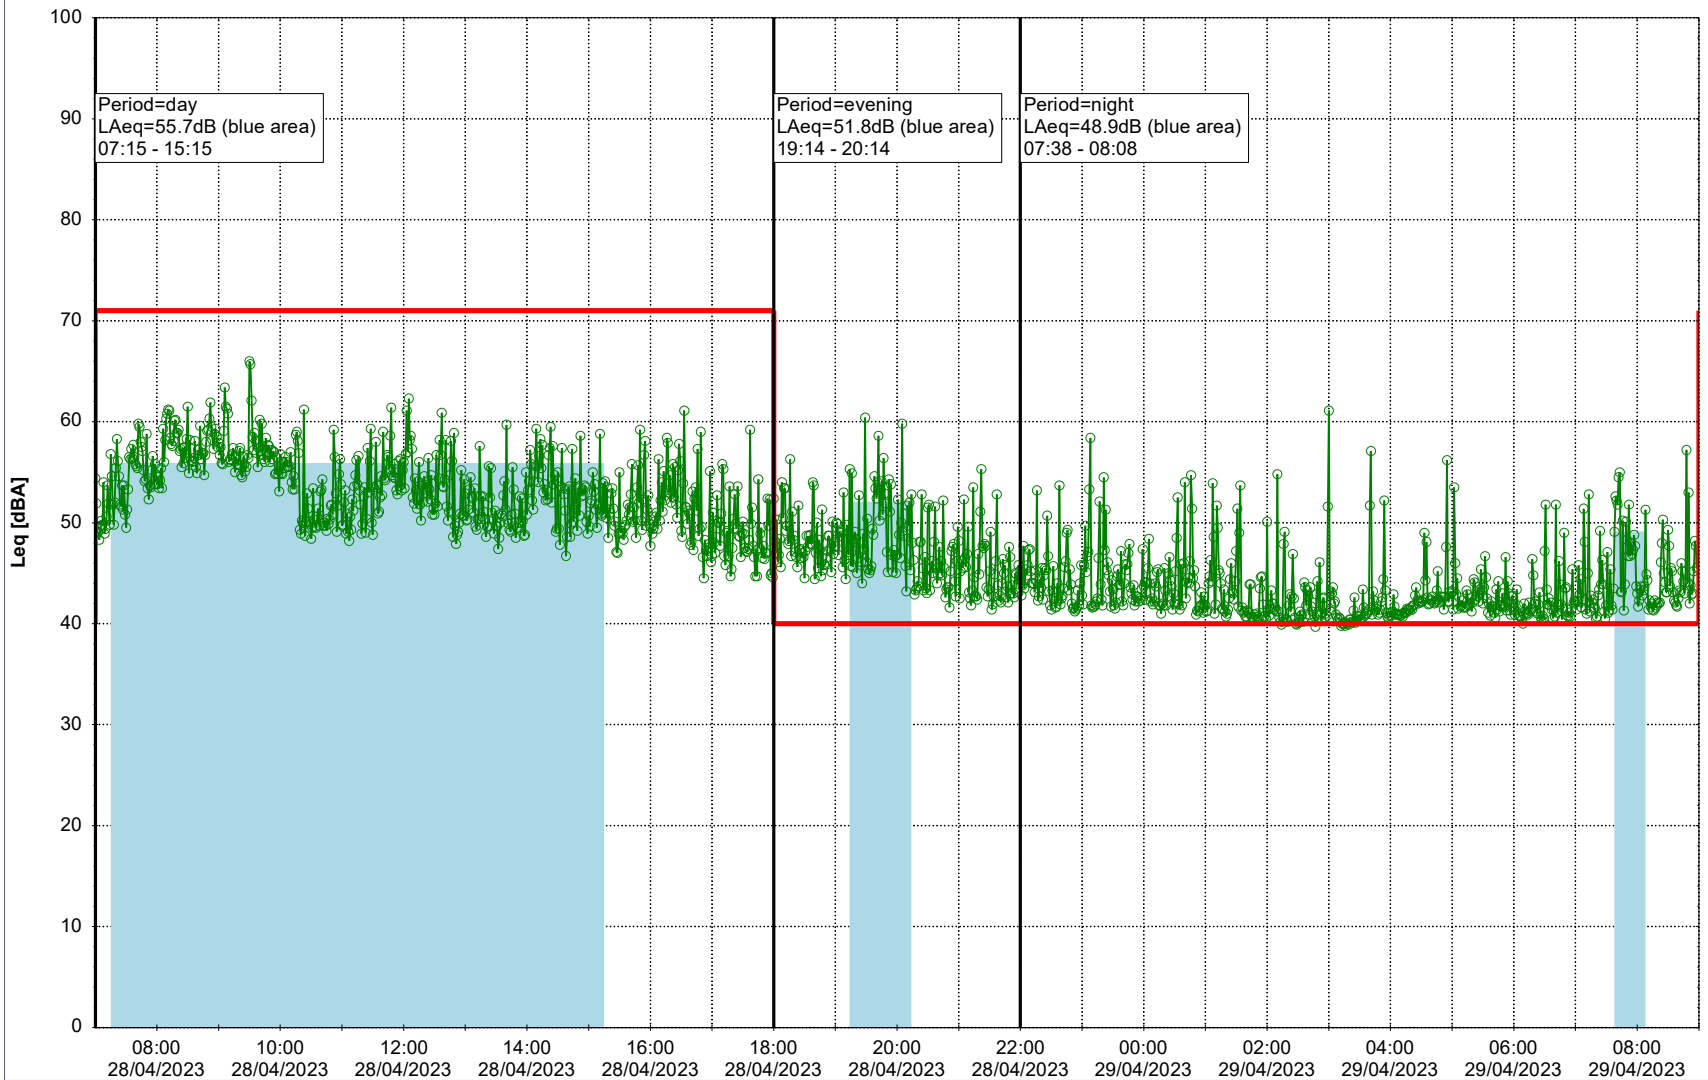

...

Noise Time Related Diagram

27/04/2023

28/04/2023

○○○ NEL_NS01

Project: Kronos Sydhavnen
Construction: Ny Ellebjerg
Location: N-V

Plan View

Remarks

...

Noise Time Related Diagram

28/04/2023
29/04/2023

○ ○ ○ ○ NEL_NS01

Project: Kronos Sydhavnen
Construction: Ny Ellebjerg
Location: N-V

Plan View

Remarks

...

Noise Time Related Diagram

29/04/2023
30/04/2023

○ NEL_NS01

Project: Kronos Sydhavnen
Construction: Ny Ellebjerg
Location: N-V

30/04/2023
01/05/2023

Noise Time Related Diagram

○○○ NEL_NS01

Remarks