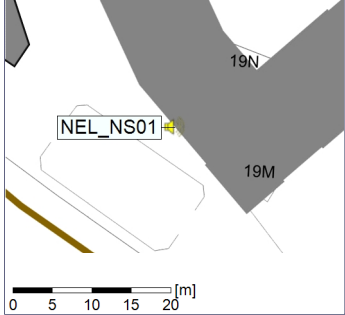

Plan View

Remarks

...

Noise Time Related Diagram

25/04/2023
26/04/2023

○○○ NEL_NS01

Project: Kronos Sydhavnen
Construction: Ny Ellebjerg
Location: N-V

Plan View