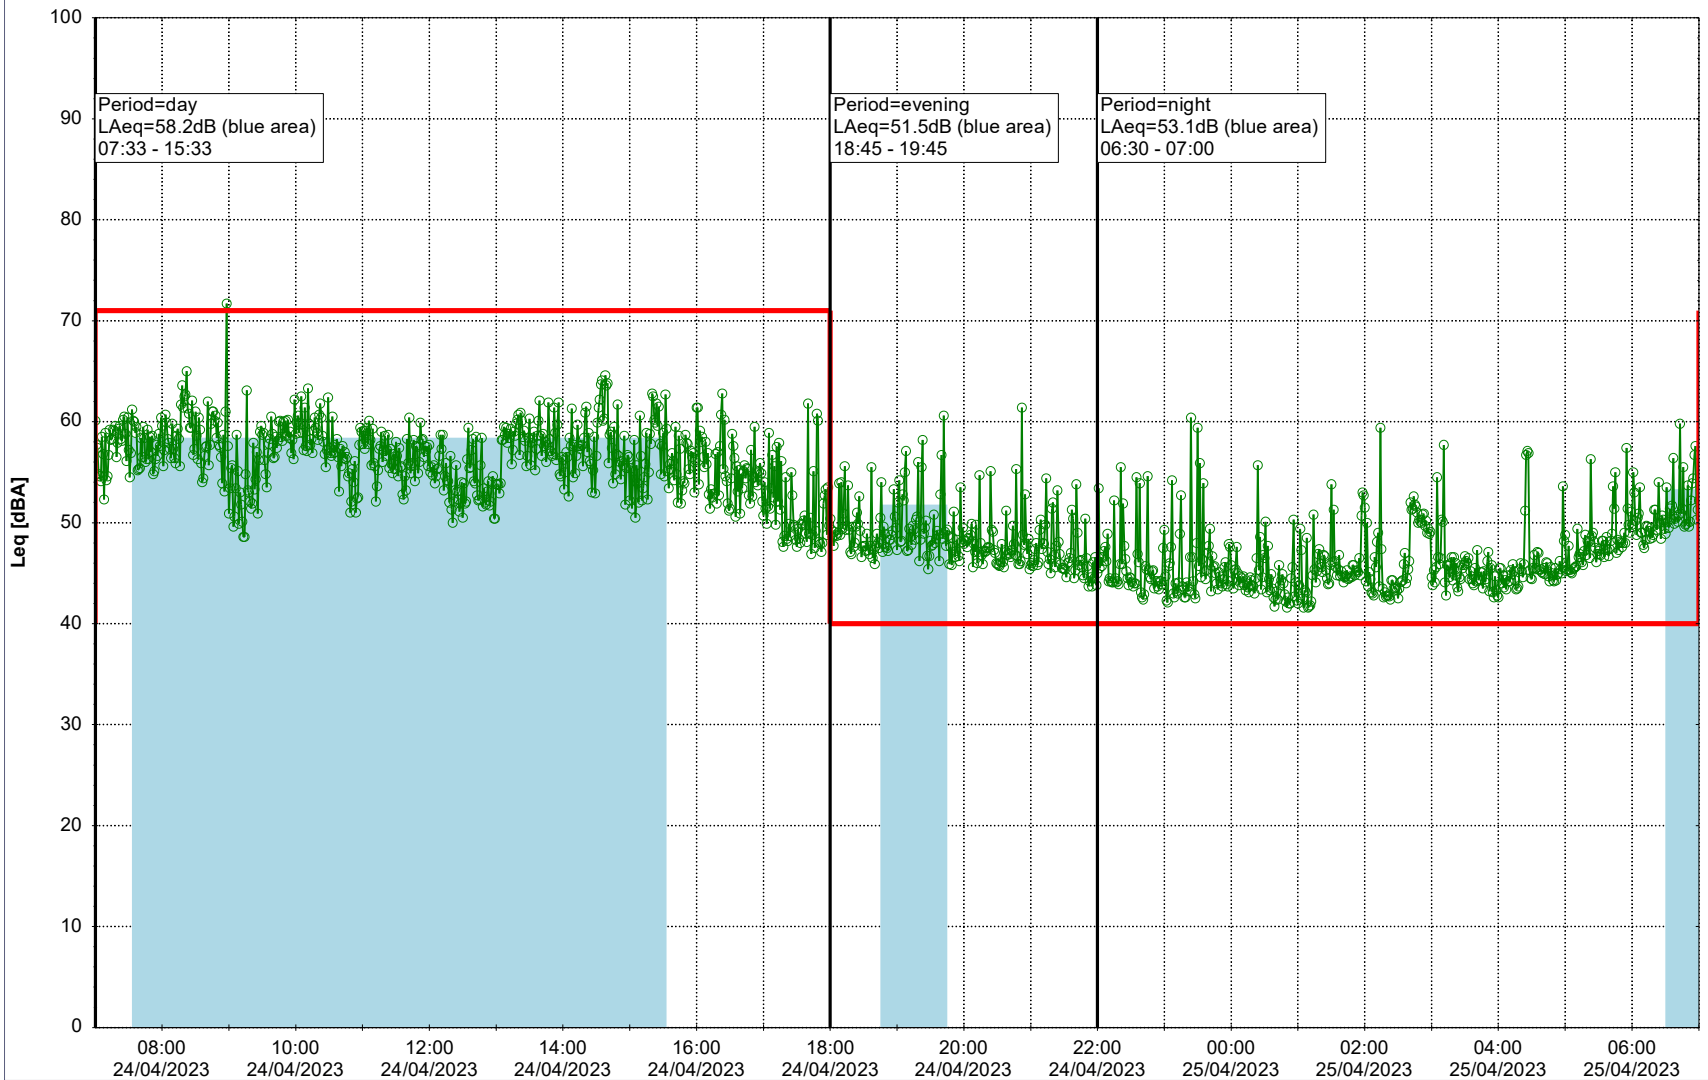

Project: Kronos Sydhavnen
Construction: Ny Ellebjerg
Location: N-V

Plan View

Remarks

...

Noise Time Related Diagram

24/04/2023
25/04/2023

○○○ NEL_NS01

Project: Kronos Sydhavnen
Construction: Ny Ellebjerg
Location: N-V

Plan View

Remarks

...

Noise Time Related Diagram

25/04/2023
26/04/2023

○○○ NEL_NS01

Project: Kronos Sydhavnen
Construction: Ny Ellebjerg
Location: N-V

Plan View

Remarks

...

Noise Time Related Diagram

26/04/2023
27/04/2023

○ ○ ○ ○ NEL_NS01

Project: Kronos Sydhavnen
Construction: Ny Ellebjerg
Location: N-V

Plan View

Remarks

Noise Time Related Diagram

29/04/2023
30/04/2023

○ NEL_NS01

Project: Kronos Sydhavnen
Construction: Ny Ellebjerg
Location: N-V

30/04/2023
01/05/2023

Noise Time Related Diagram

○○○ NEL_NS01

Remarks