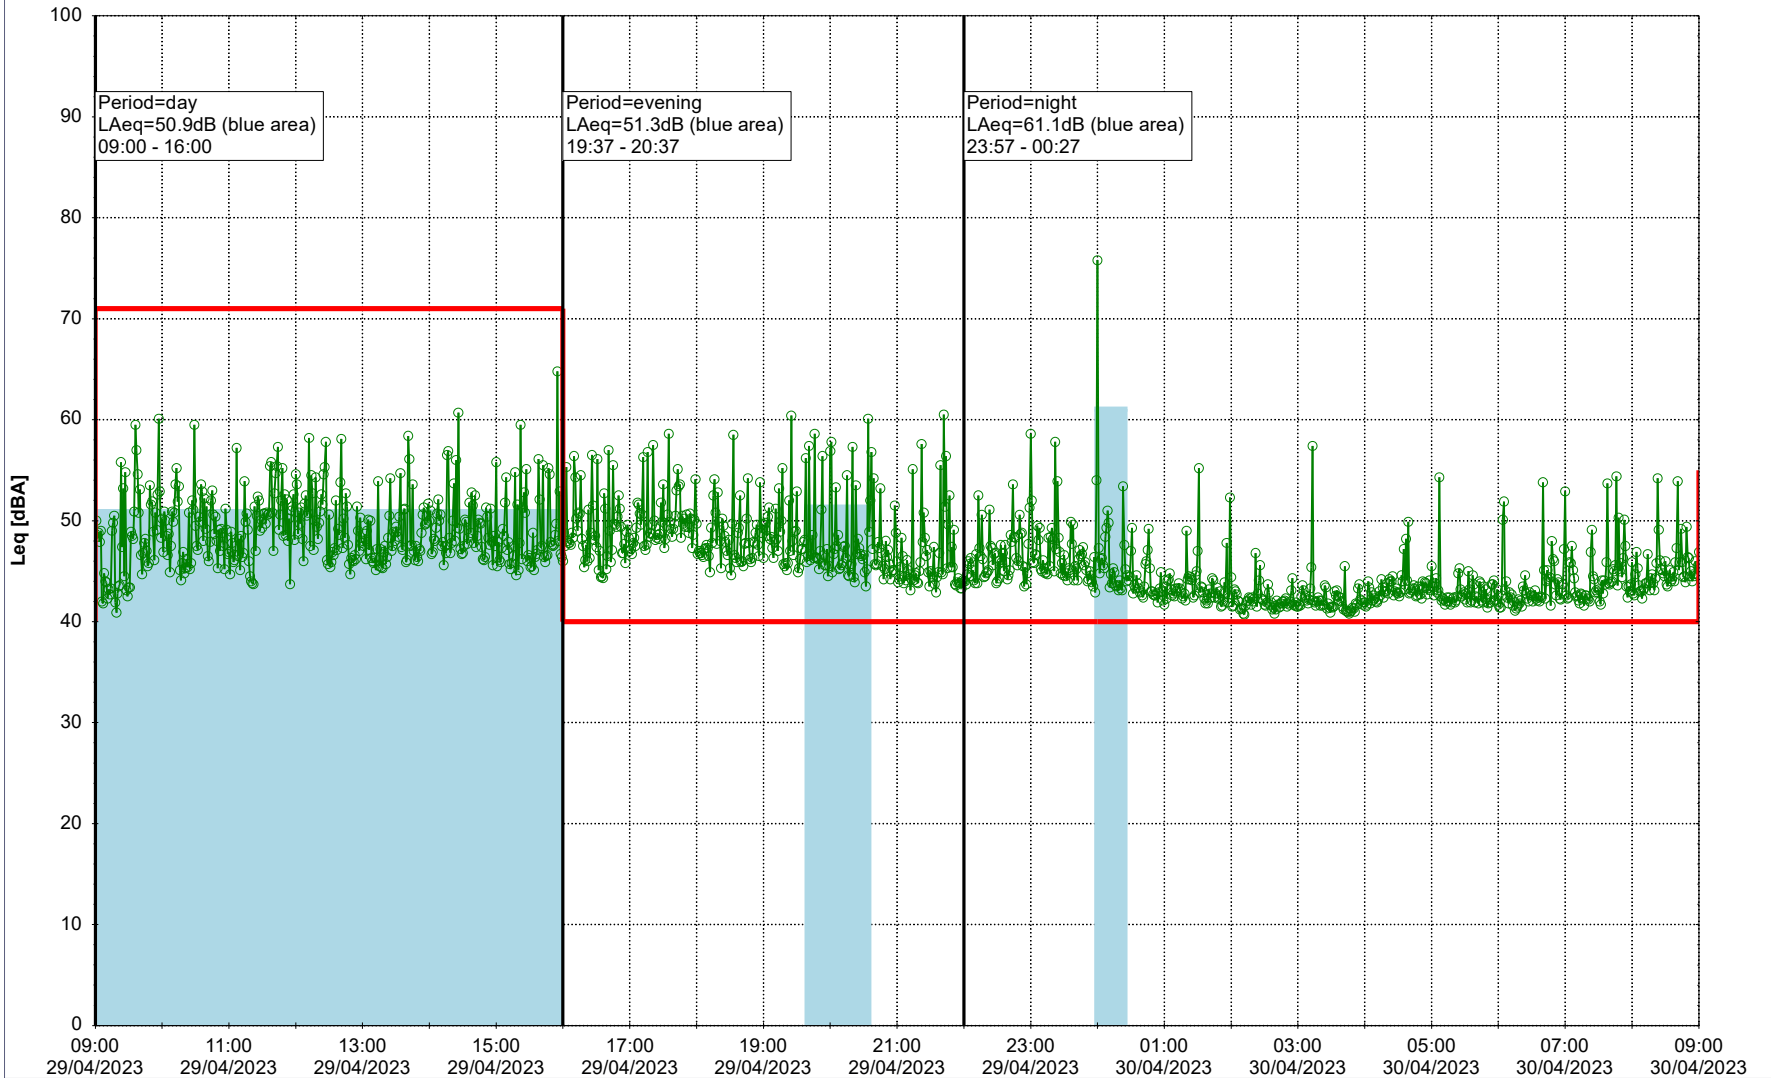

...

Noise Time Related Diagram

28/04/2023
29/04/2023

○ ○ ○ ○ NEL_NS01

Project: Kronos Sydhavnen
Construction: Ny Ellebjerg
Location: N-V

Plan View

Remarks

...

Noise Time Related Diagram

29/04/2023
30/04/2023

○ NEL_NS01

Project: Kronos Sydhavnen
Construction: Ny Ellebjerg
Location: N-V

30/04/2023
01/05/2023

Noise Time Related Diagram

○○○ NEL_NS01

Remarks