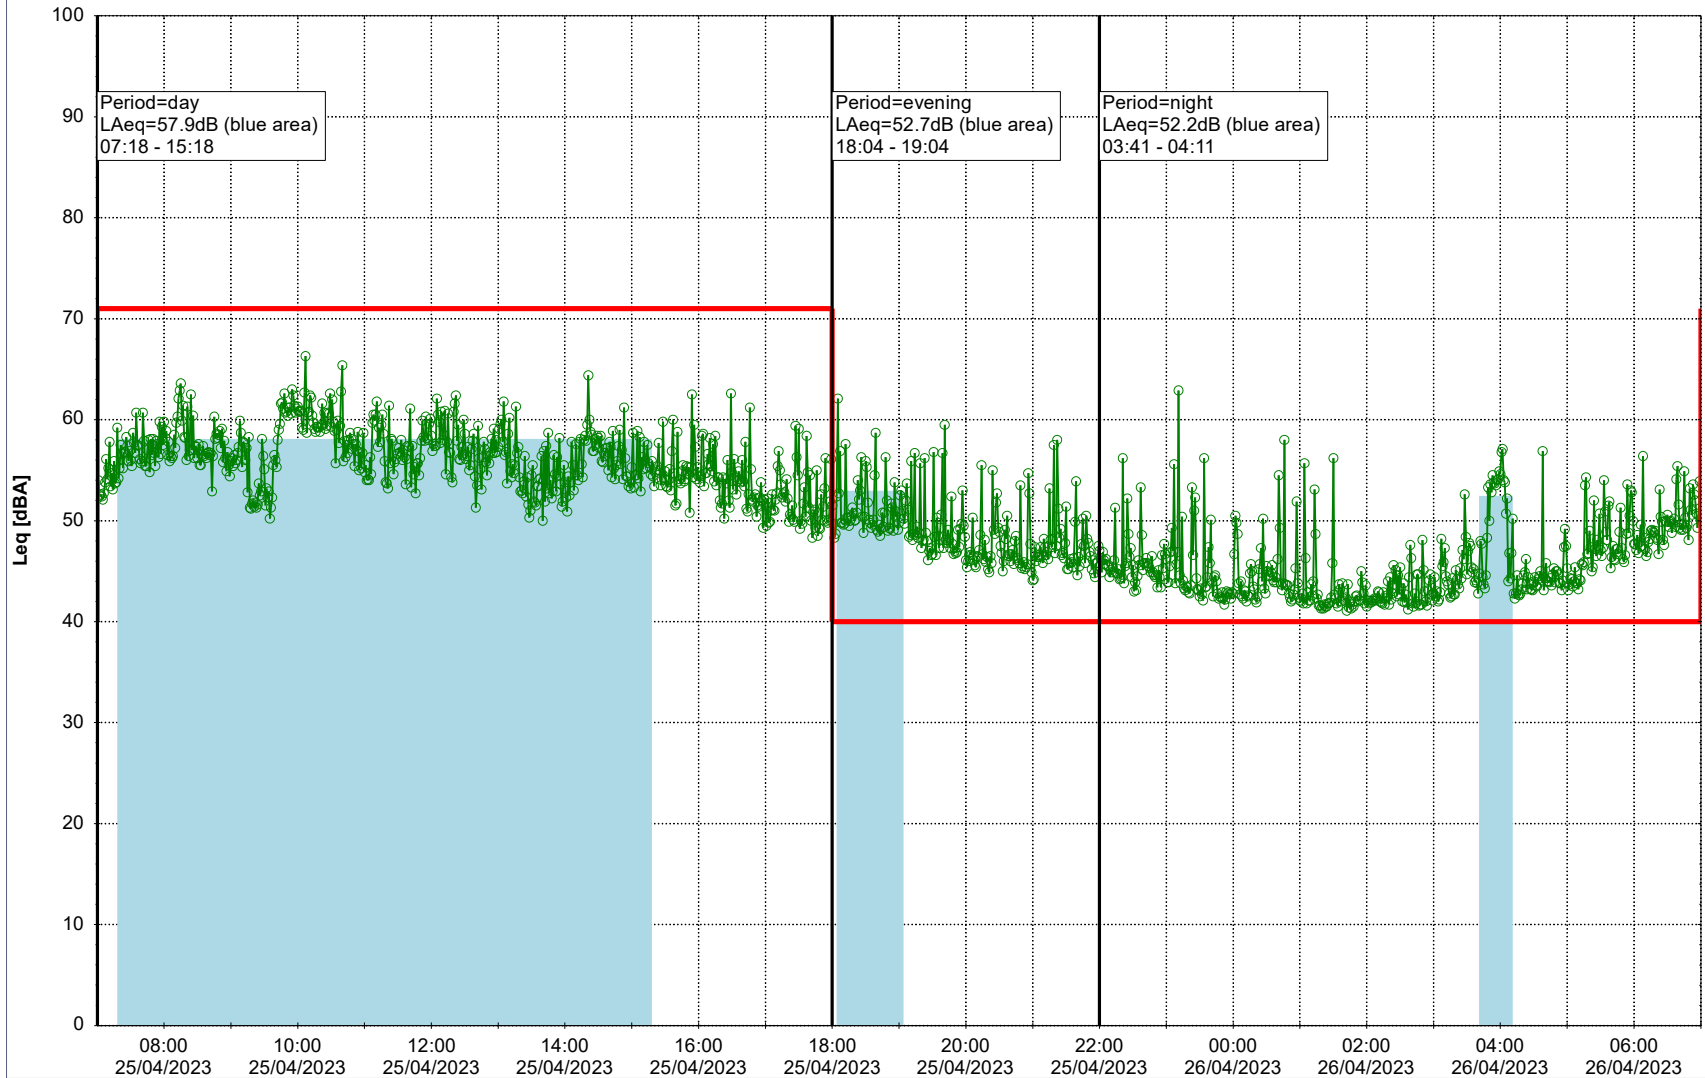

Plan View

Remarks

...

Noise Time Related Diagram

25/04/2023
26/04/2023

○○○ NEL_NS01

Project: Kronos Sydhavnen
Construction: Ny Ellebjerg
Location: N-V

Plan View

Remarks

...

Noise Time Related Diagram

26/04/2023
27/04/2023

○ ○ ○ ○ NEL_NS01

Project: Kronos Sydhavnen
Construction: Ny Ellebjerg
Location: N-V

Plan View

Remarks

...

Noise Time Related Diagram

27/04/2023

28/04/2023

○○○ NEL_NS01

Project: Kronos Sydhavnen
Construction: Ny Ellebjerg
Location: N-V

Plan View

Remarks

Noise Time Related Diagram

29/04/2023
30/04/2023

○ NEL_NS01

Project: Kronos Sydhavnen
Construction: Ny Ellebjerg
Location: N-V

30/04/2023
01/05/2023

Noise Time Related Diagram

○○○ NEL_NS01

Remarks