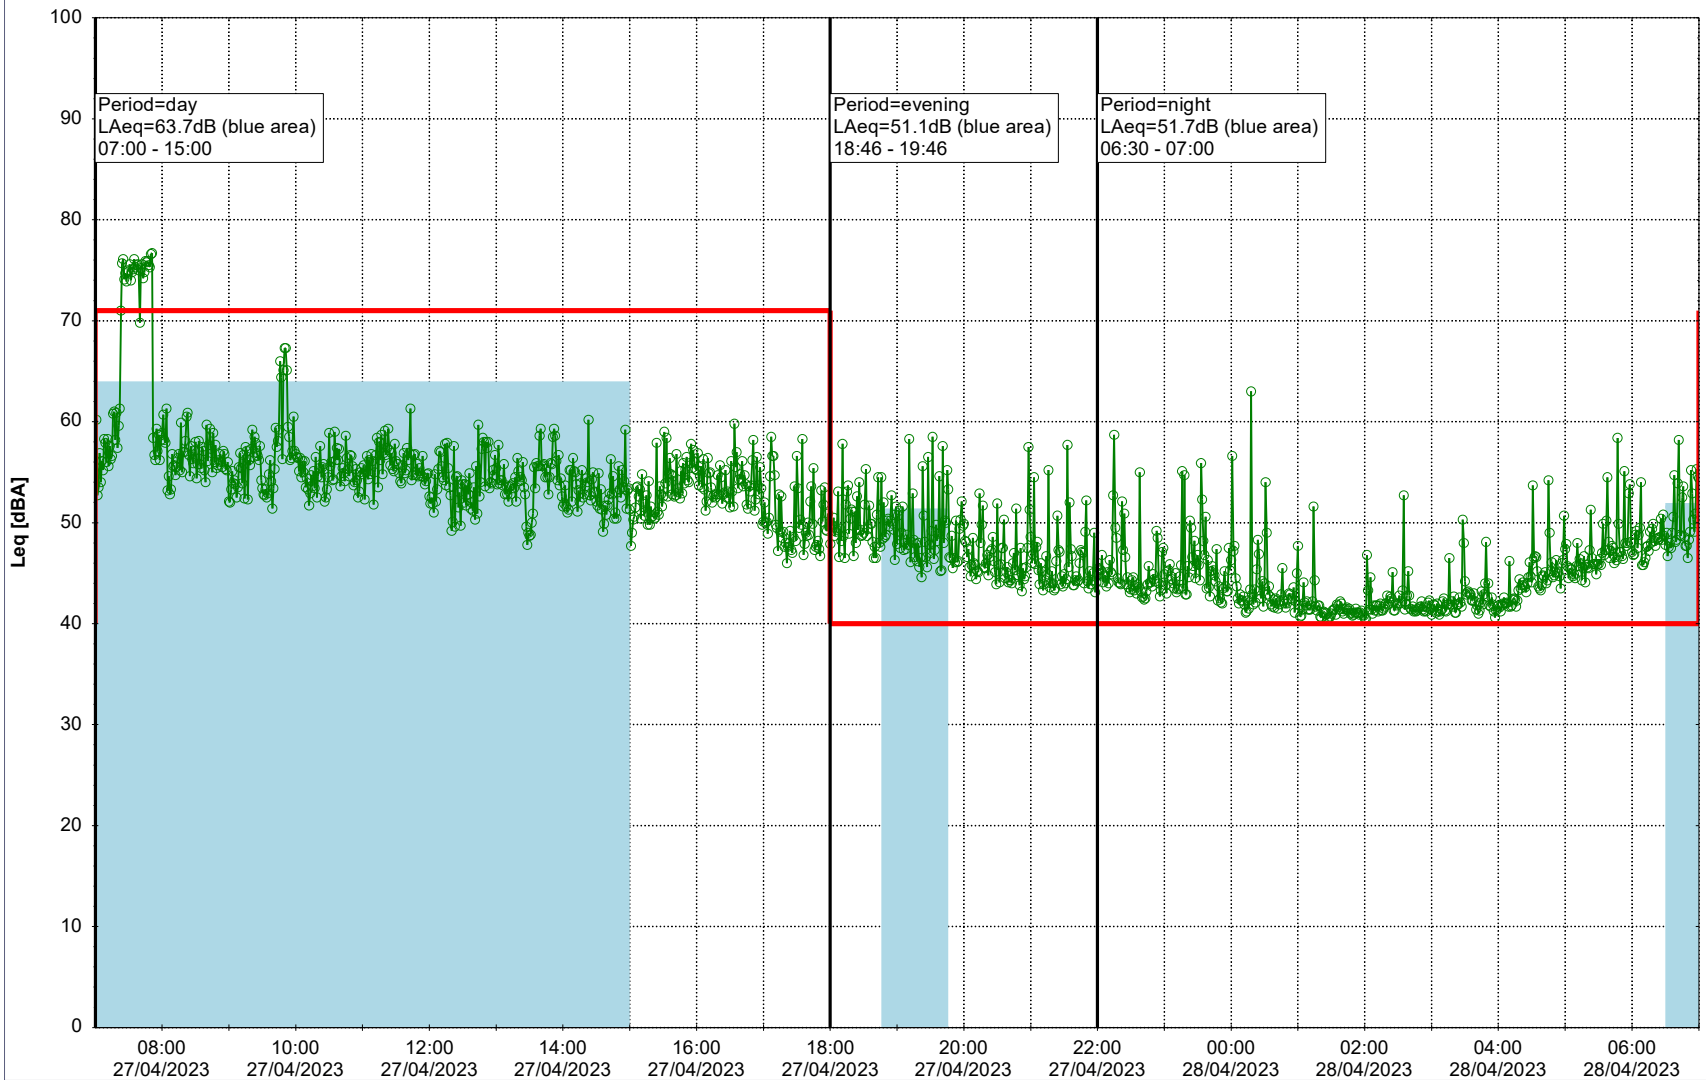

Remarks

...

Noise Time Related Diagram

26/04/2023
27/04/2023

○ ○ ○ ○ NEL_NS01

Project: Kronos Sydhavnen
Construction: Ny Ellebjerg
Location: N-V

Plan View

Remarks

...

Noise Time Related Diagram

27/04/2023

28/04/2023

○○○ NEL_NS01

Project: Kronos Sydhavnen
Construction: Ny Ellebjerg
Location: N-V

Plan View

Remarks

...

Noise Time Related Diagram

28/04/2023
29/04/2023

○ ○ ○ ○ NEL_NS01

Project: Kronos Sydhavnen
Construction: Ny Ellebjerg
Location: N-V

Plan View

Remarks

...

Noise Time Related Diagram

29/04/2023
30/04/2023

○ NEL_NS01

Project: Kronos Sydhavnen
Construction: Ny Ellebjerg
Location: N-V

30/04/2023
01/05/2023

Noise Time Related Diagram

○○○ NEL_NS01

Remarks