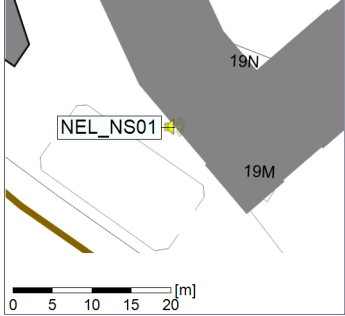

Project: Kronos Sydhavnen
Construction: Ny Ellebjerg
Location: N-V

Plan View

Remarks

...

Noise Time Related Diagram

24/04/2023
25/04/2023

○○○ NEL_NS01

Project: Kronos Sydhavnen
Construction: Ny Ellebjerg
Location: N-V

Plan View

Remarks

...

Noise Time Related Diagram

25/04/2023
26/04/2023

○○○ NEL_NS01

Project: Kronos Sydhavnen
Construction: Ny Ellebjerg
Location: N-V

Plan View