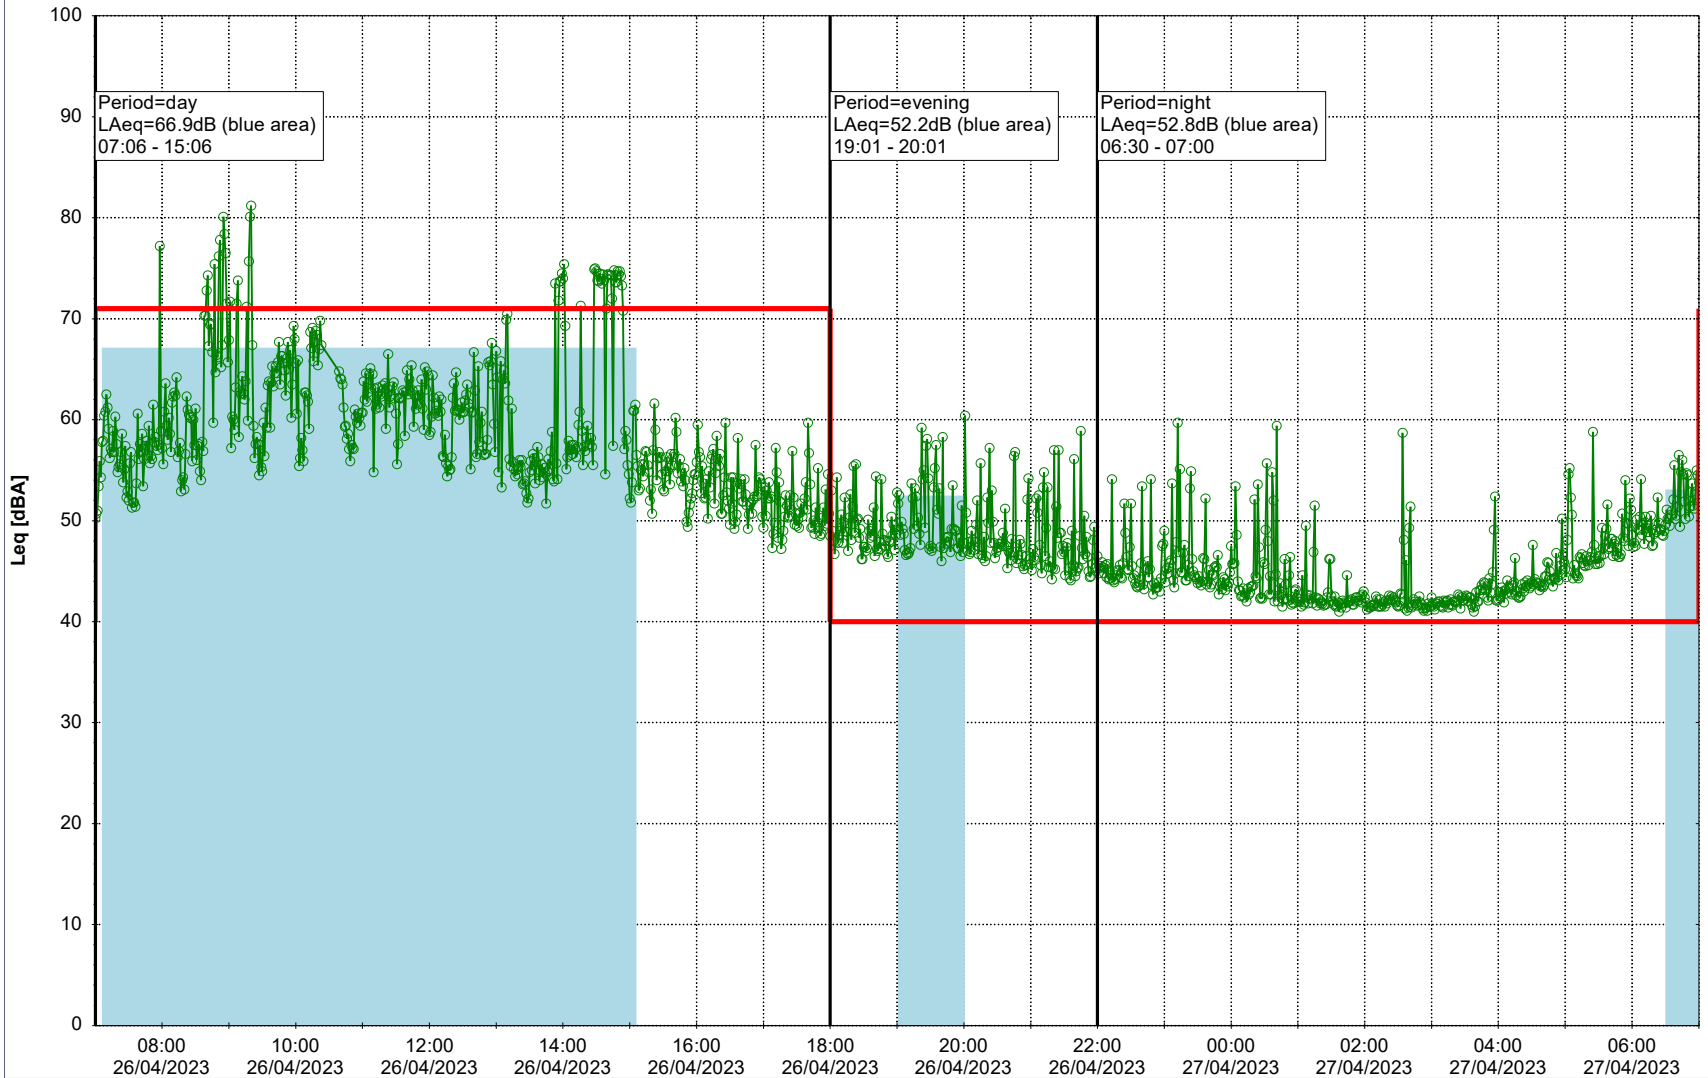

Plan View

Remarks

...

Noise Time Related Diagram

25/04/2023
26/04/2023

○○○ NEL_NS01

Project: Kronos Sydhavnen
Construction: Ny Ellebjerg
Location: N-V

Plan View

Remarks

...

Noise Time Related Diagram

26/04/2023
27/04/2023

○ ○ ○ ○ NEL_NS01

Project: Kronos Sydhavnen
Construction: Ny Ellebjerg
Location: N-V

Plan View

Remarks

...

Noise Time Related Diagram

28/04/2023
29/04/2023

○ ○ ○ ○ NEL_NS01

Project: Kronos Sydhavnen
Construction: Ny Ellebjerg
Location: N-V

Plan View

Remarks

...

Noise Time Related Diagram

29/04/2023
30/04/2023

○ NEL_NS01

Project: Kronos Sydhavnen
Construction: Ny Ellebjerg
Location: N-V

30/04/2023
01/05/2023

Noise Time Related Diagram

○○○ NEL_NS01

Remarks