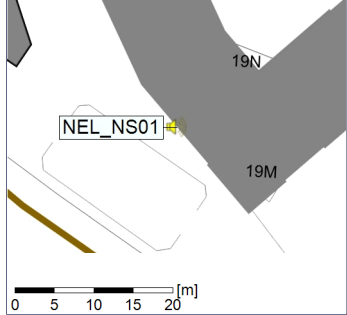

Remarks

...

Noise Time Related Diagram

26/04/2023
27/04/2023

○ ○ ○ ○ NEL_NS01

Project: Kronos Sydhavnen
Construction: Ny Ellebjerg
Location: N-V

Plan View

Remarks