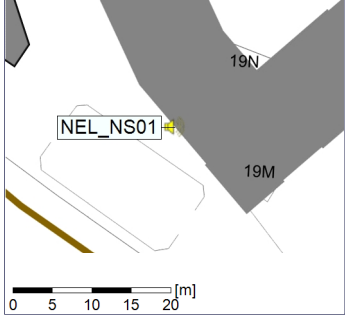

Project: Kronos Sydhavnen
Construction: Ny Ellebjerg
Location: N-V

Plan View

Remarks

...

Noise Time Related Diagram

24/04/2023
25/04/2023

○○○ NEL_NS01

Project: Kronos Sydhavnen
Construction: Ny Ellebjerg
Location: N-V

Plan View

Remarks

...

Noise Time Related Diagram

25/04/2023
26/04/2023

○○○ NEL_NS01

Project: Kronos Sydhavnen
Construction: Ny Ellebjerg
Location: N-V

Plan View