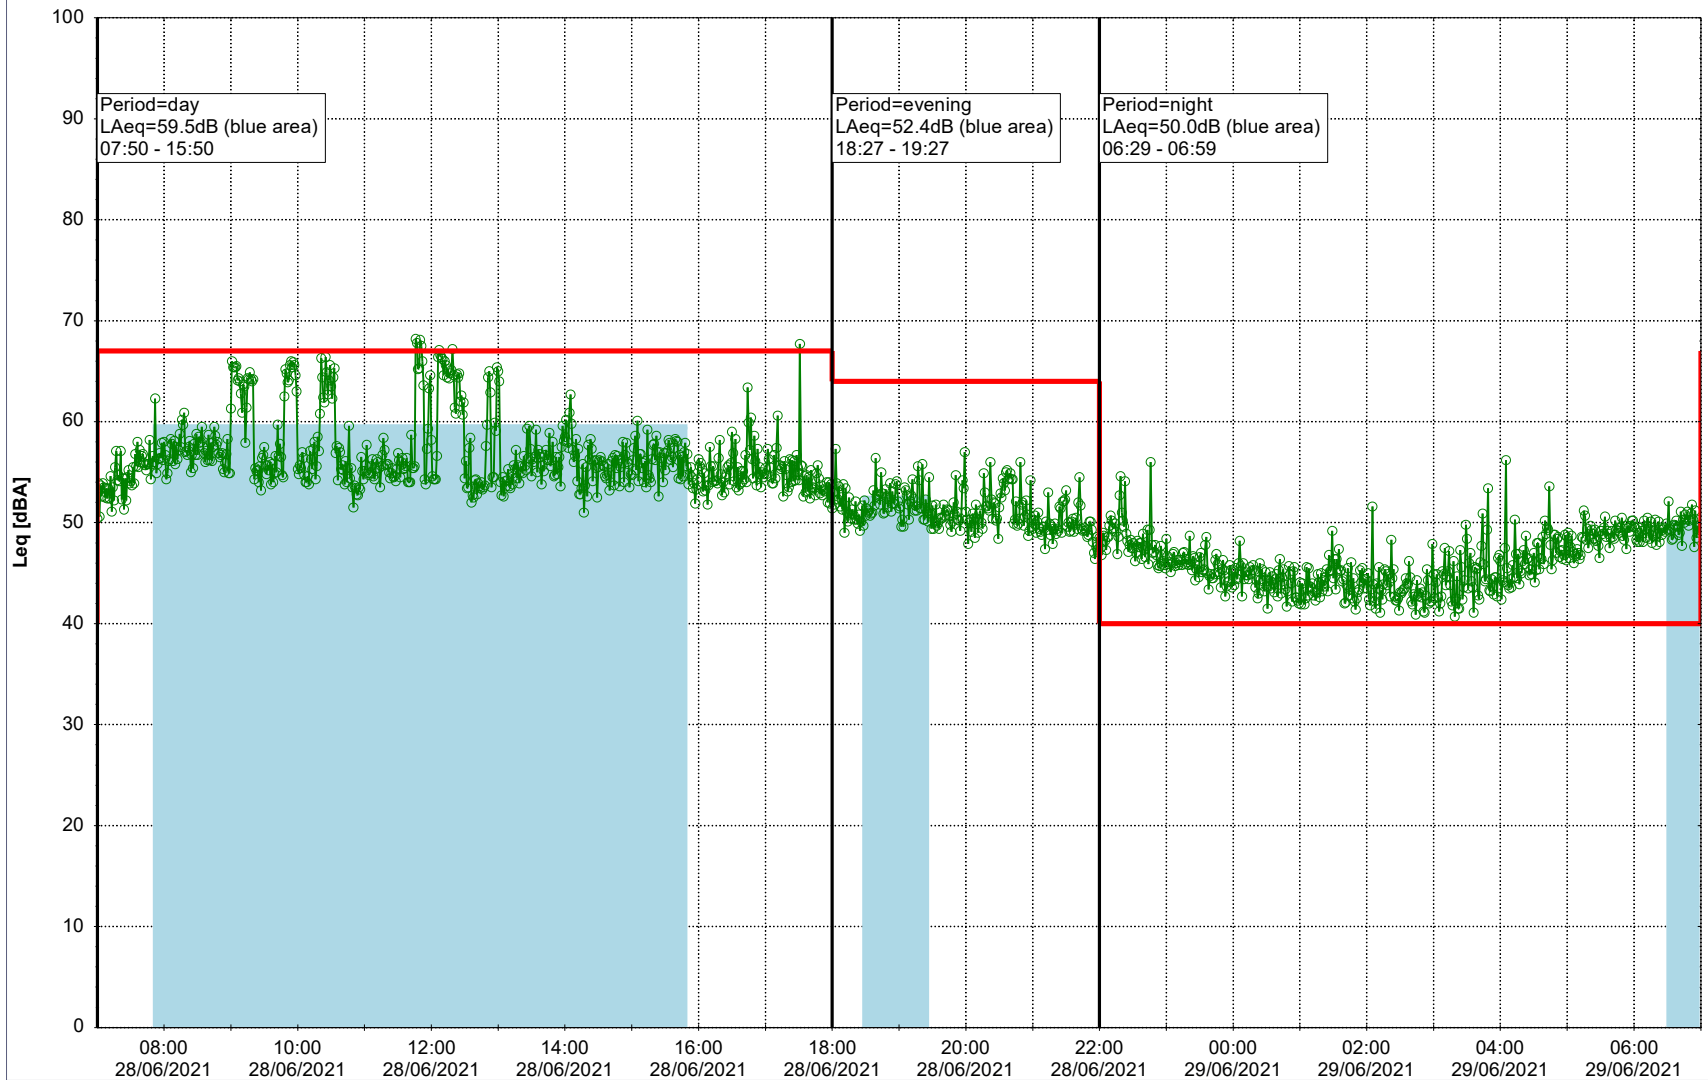

Project: Kronos Sydhavnen
Construction: Sluseholmen
Location: N-V

Plan View

0 5 10 15 20 [m]

Remarks

...

Noise Time Related Diagram

28/06/2021
29/06/2021

○○○ SLU_NS01

Project: Kronos Sydhavnen
Construction: Sluseholmen
Location: N-V

Plan View

Remarks

...

Noise Time Related Diagram

29/06/2021
30/06/2021

○○○○ SLU_NS01

Project: Kronos Sydhavnen
Construction: Sluseholmen
Location: N-V

Project: Kronos Sydhavnen
Construction: Sluseholmen
Location: N-V

Plan View

0 5 10 15 20 [m]

Remarks

...

Noise Time Related Diagram

02/07/2021
03/07/2021

SLU_NS01

Project: Kronos Sydhavnen
Construction: Sluseholmen
Location: N-V

Plan View

0 5 10 15 20 [m]

Remarks

Noise Time Related Diagram

03/07/2021
04/07/2021

SLU_NS01

Project: Kronos Sydhavnen
Construction: Sluseholmen
Location: N-V