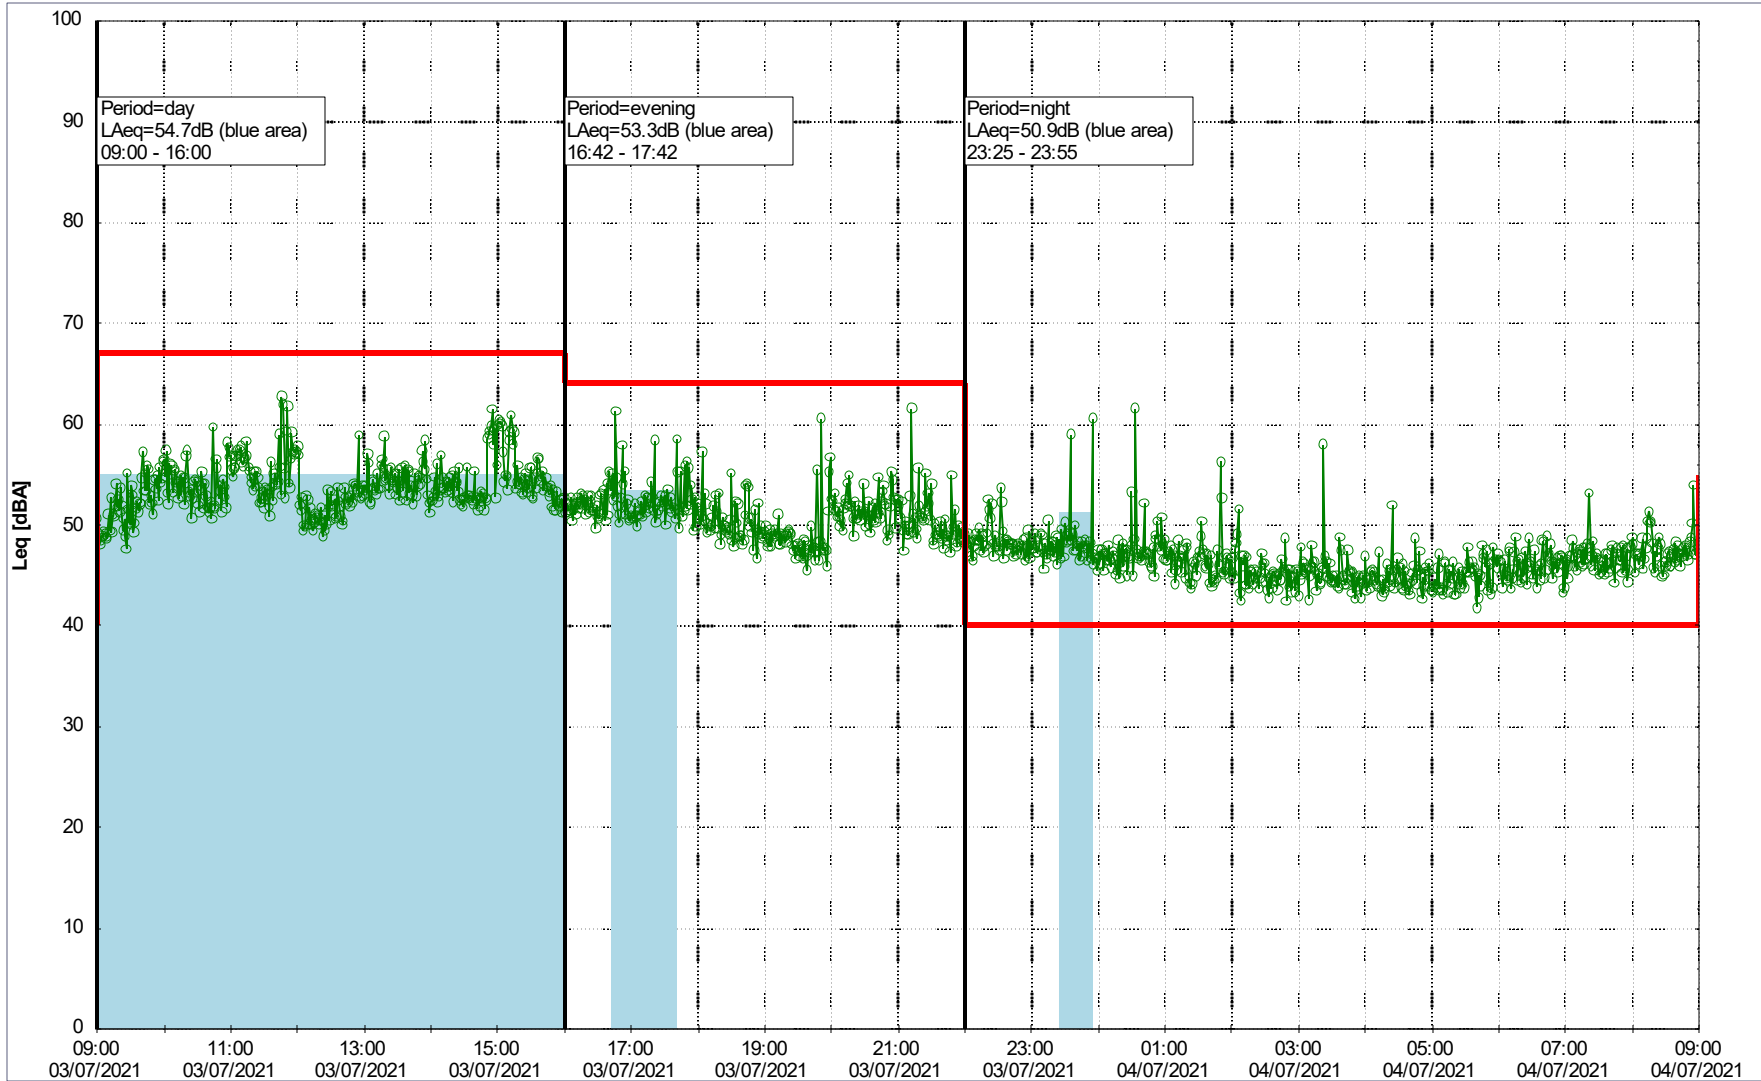

Project: Kronos Sydhavnen
Construction: Sluseholmen
Location: N-V

Plan View

0 5 10 15 20 [m]

Remarks

...

Noise Time Related Diagram

02/07/2021
03/07/2021

SLU_NS01

Project: Kronos Sydhavnen
Construction: Sluseholmen
Location: N-V

Plan View

0 5 10 15 20 [m]

Remarks

Noise Time Related Diagram

03/07/2021
04/07/2021

SLU_NS01

Project: Kronos Sydhavnen
Construction: Sluseholmen
Location: N-V

Plan View

0 5 10 15 20 [m]

Remarks

Noise Time Related Diagram

04/07/2021
05/07/2021

SLU_NS01