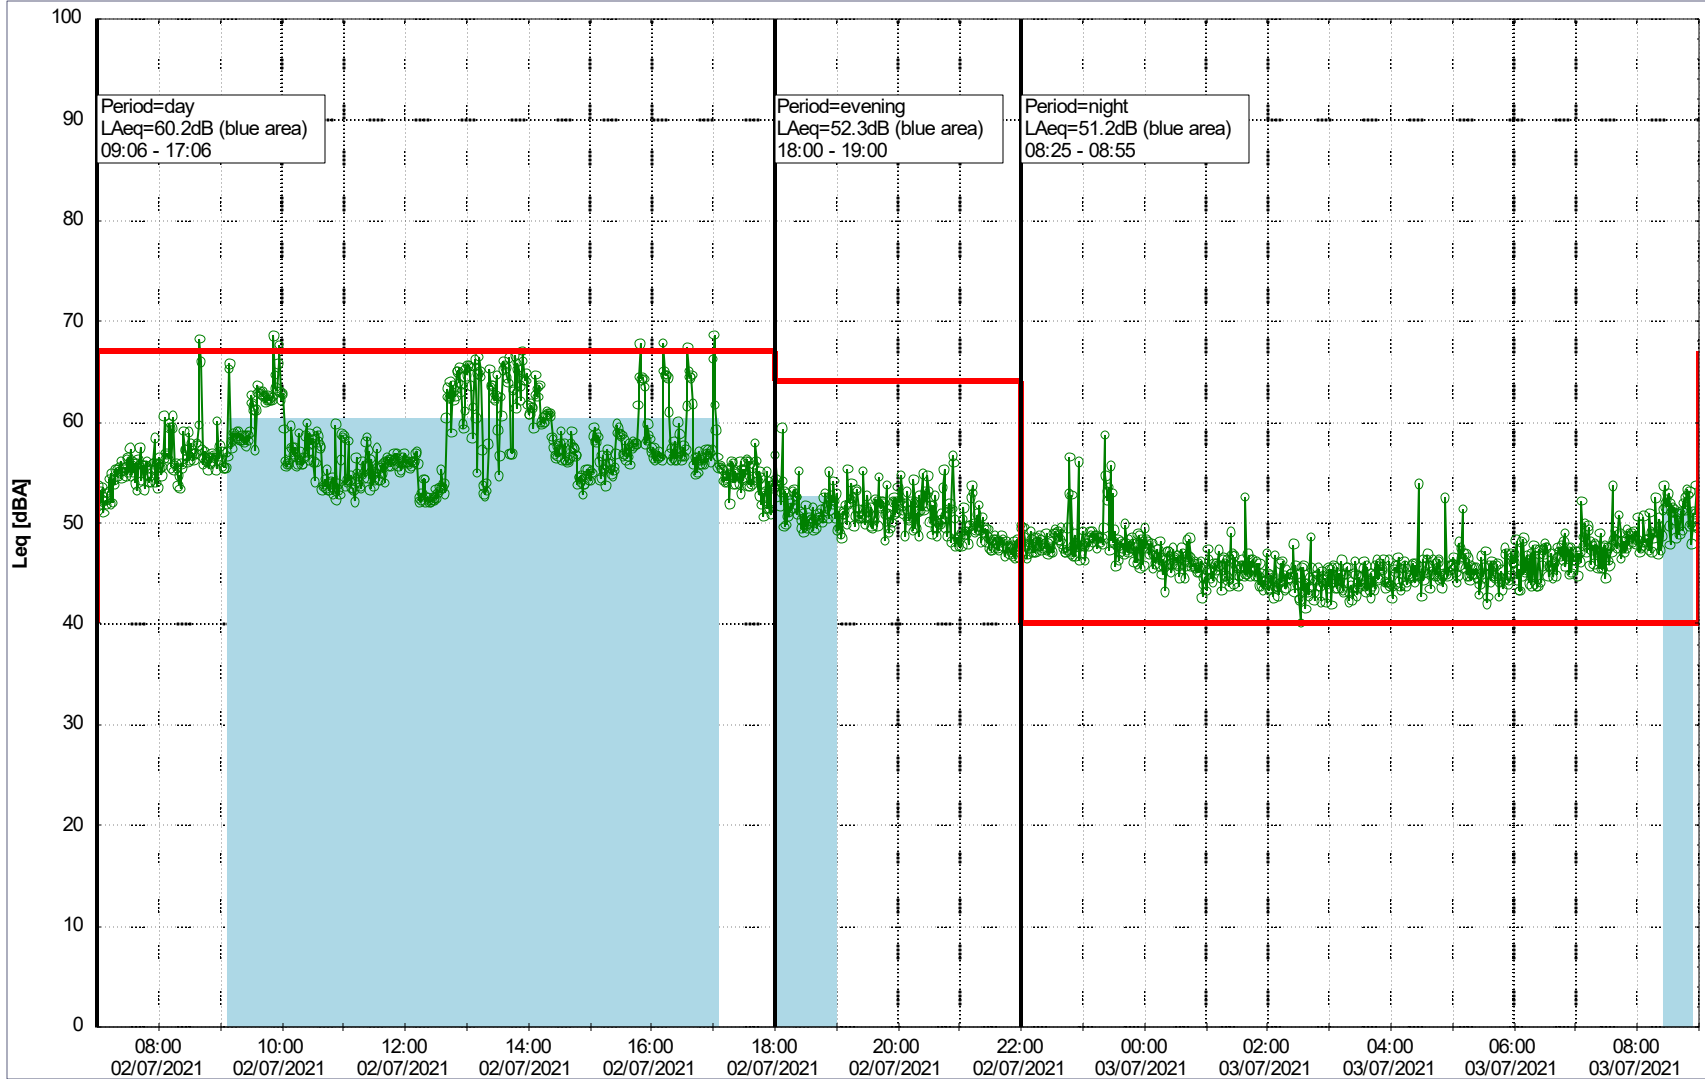

Project: Kronos Sydhavnen
Construction: Sluseholmen
Location: N-V

Plan View

0 5 10 15 20 [m]

Remarks

...

Noise Time Related Diagram

02/07/2021
03/07/2021

SLU_NS01

Project: Kronos Sydhavnen
Construction: Sluseholmen
Location: N-V

Plan View

0 5 10 15 20 [m]

Remarks

Noise Time Related Diagram

03/07/2021
04/07/2021

SLU_NS01

Project: Kronos Sydhavnen
Construction: Sluseholmen
Location: N-V

Plan View

0 5 10 15 20 [m]

Remarks

Noise Time Related Diagram

04/07/2021
05/07/2021

SLU_NS01