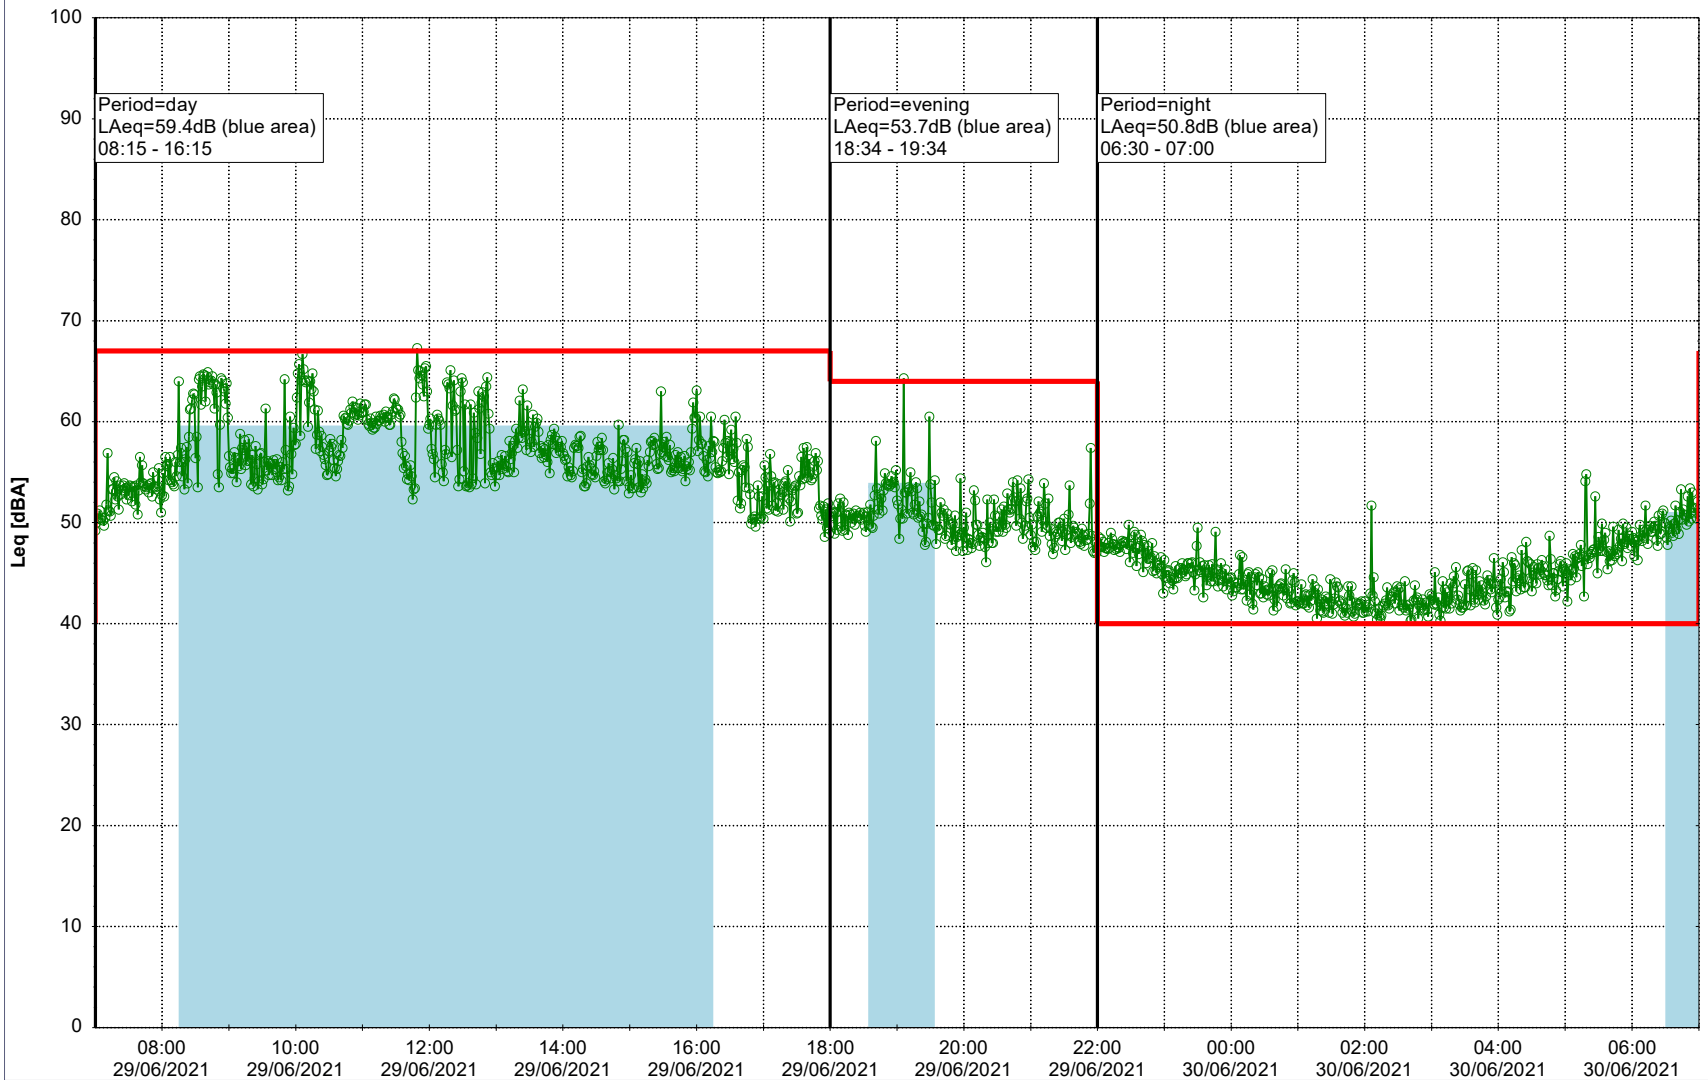

Project: Kronos Sydhavnen
Construction: Sluseholmen
Location: N-V

Plan View

Remarks

...

Noise Time Related Diagram

29/06/2021
30/06/2021

○○○○ SLU_NS01

Project: Kronos Sydhavnen
Construction: Sluseholmen
Location: N-V

Plan View

0 5 10 15 20 [m]

Remarks

...

Noise Time Related Diagram

30/06/2021
01/07/2021

○○○○ SLU_NS01

Project: Kronos Sydhavnen
Construction: Sluseholmen
Location: N-V

Project: Kronos Sydhavnen
Construction: Sluseholmen
Location: N-V

Plan View

0 5 10 15 20 [m]

Remarks

...

Noise Time Related Diagram

02/07/2021
03/07/2021

SLU_NS01

Project: Kronos Sydhavnen
Construction: Sluseholmen
Location: N-V

Plan View

0 5 10 15 20 [m]

Remarks

Noise Time Related Diagram

03/07/2021
04/07/2021

SLU_NS01

Project: Kronos Sydhavnen
Construction: Sluseholmen
Location: N-V