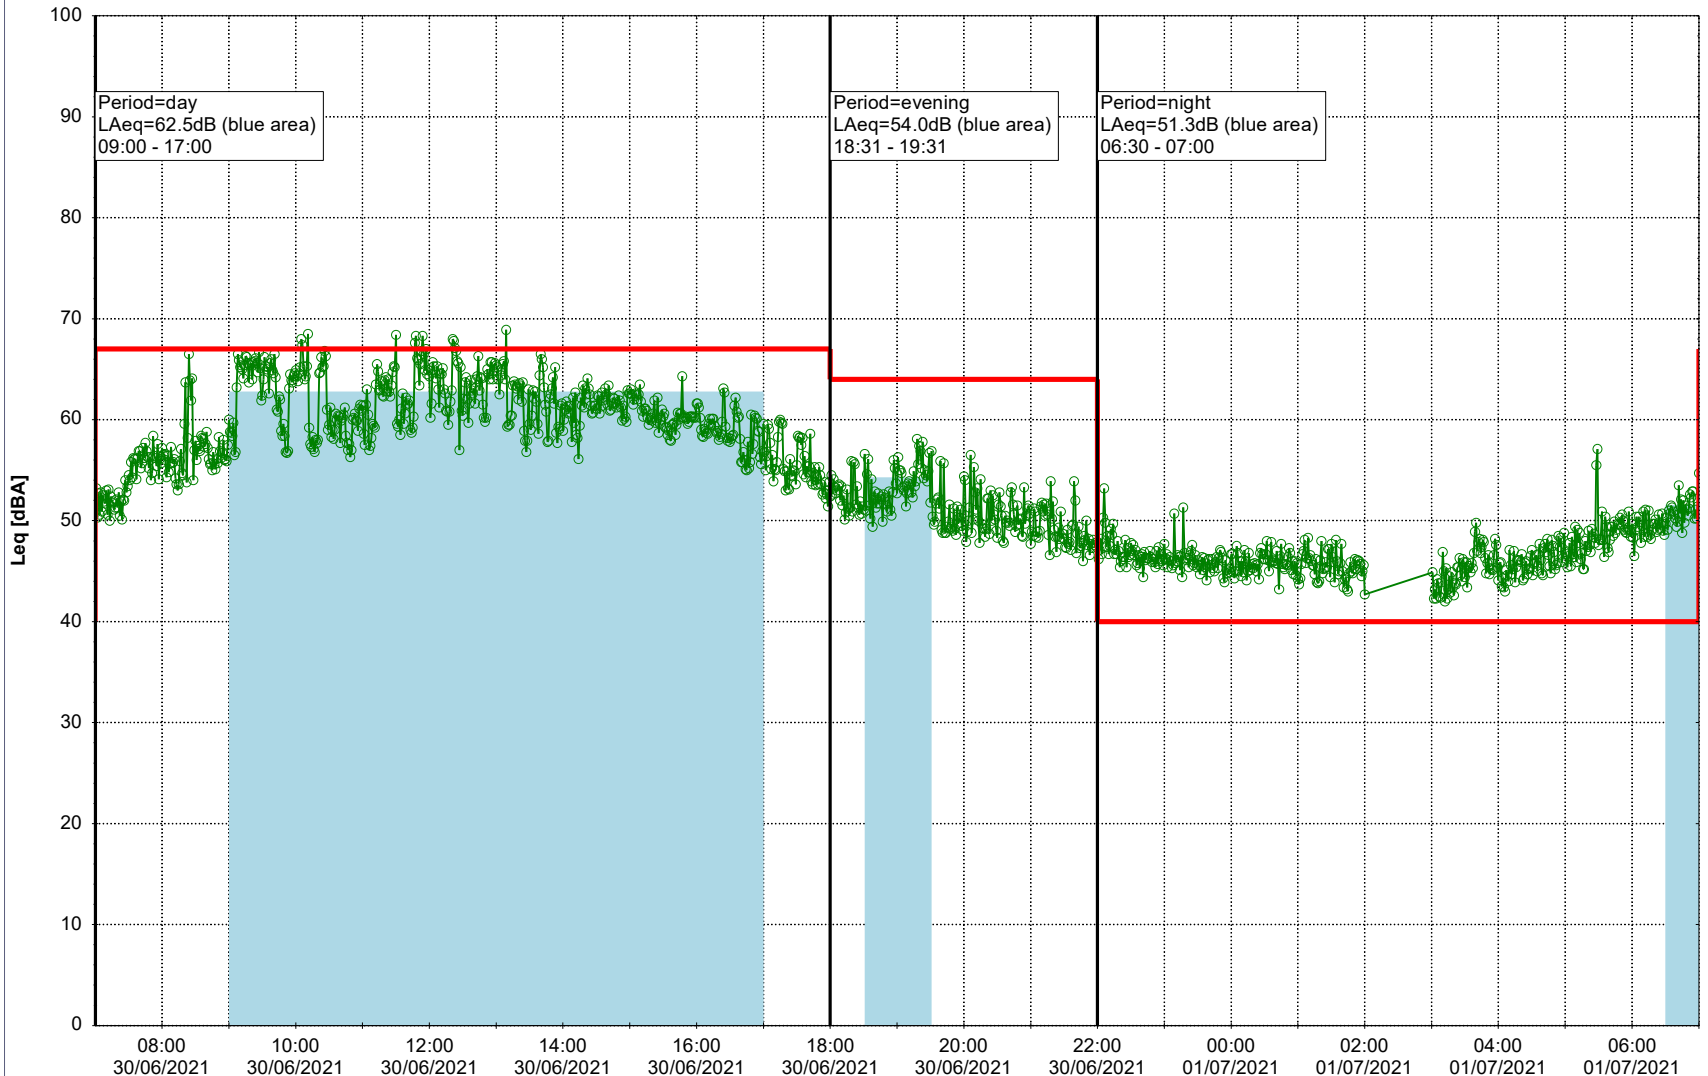

Plan View

0 5 10 15 20 [m]

Remarks

...

Noise Time Related Diagram

30/06/2021
01/07/2021

○○○○ SLU_NS01

Project: Kronos Sydhavnen
Construction: Sluseholmen
Location: N-V

Plan View

0 5 10 15 20 [m]

Remarks

...

Noise Time Related Diagram

01/07/2021

02/07/2021

○○○○ SLU_NS01

Project: Kronos Sydhavnen
Construction: Sluseholmen
Location: N-V

Plan View

0 5 10 15 20 [m]

Remarks

...

Noise Time Related Diagram

02/07/2021
03/07/2021

SLU_NS01

Project: Kronos Sydhavnen
Construction: Sluseholmen
Location: N-V

Plan View

0 5 10 15 20 [m]

Remarks

Noise Time Related Diagram

03/07/2021
04/07/2021

SLU_NS01

Project: Kronos Sydhavnen
Construction: Sluseholmen
Location: N-V