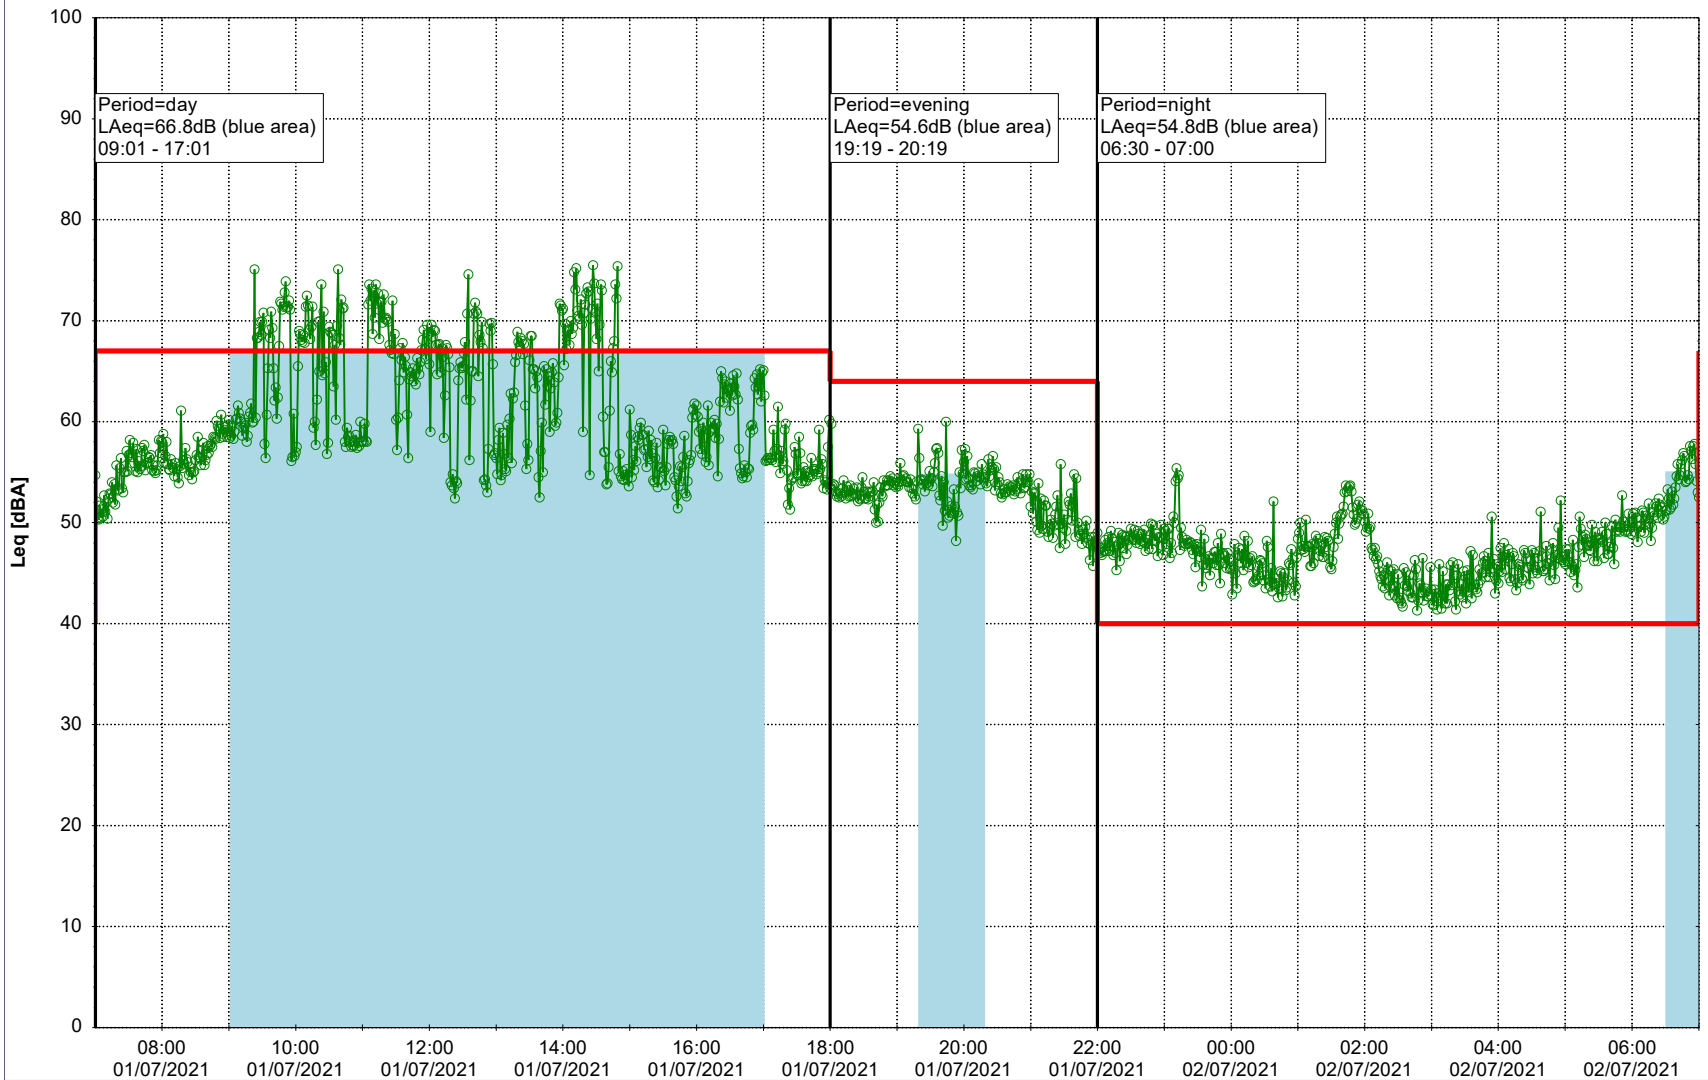

Plan View

0 5 10 15 20 [m]

Remarks

...

Noise Time Related Diagram

01/07/2021

02/07/2021

○○○○ SLU_NS01

Project: Kronos Sydhavnen
Construction: Sluseholmen
Location: N-V

Plan View

0 5 10 15 20 [m]

Remarks

...

Noise Time Related Diagram

02/07/2021
03/07/2021

SLU_NS01

Project: Kronos Sydhavnen
Construction: Sluseholmen
Location: N-V

Plan View

0 5 10 15 20 [m]

Remarks

Noise Time Related Diagram

03/07/2021
04/07/2021

SLU_NS01

Project: Kronos Sydhavnen
Construction: Sluseholmen
Location: N-V