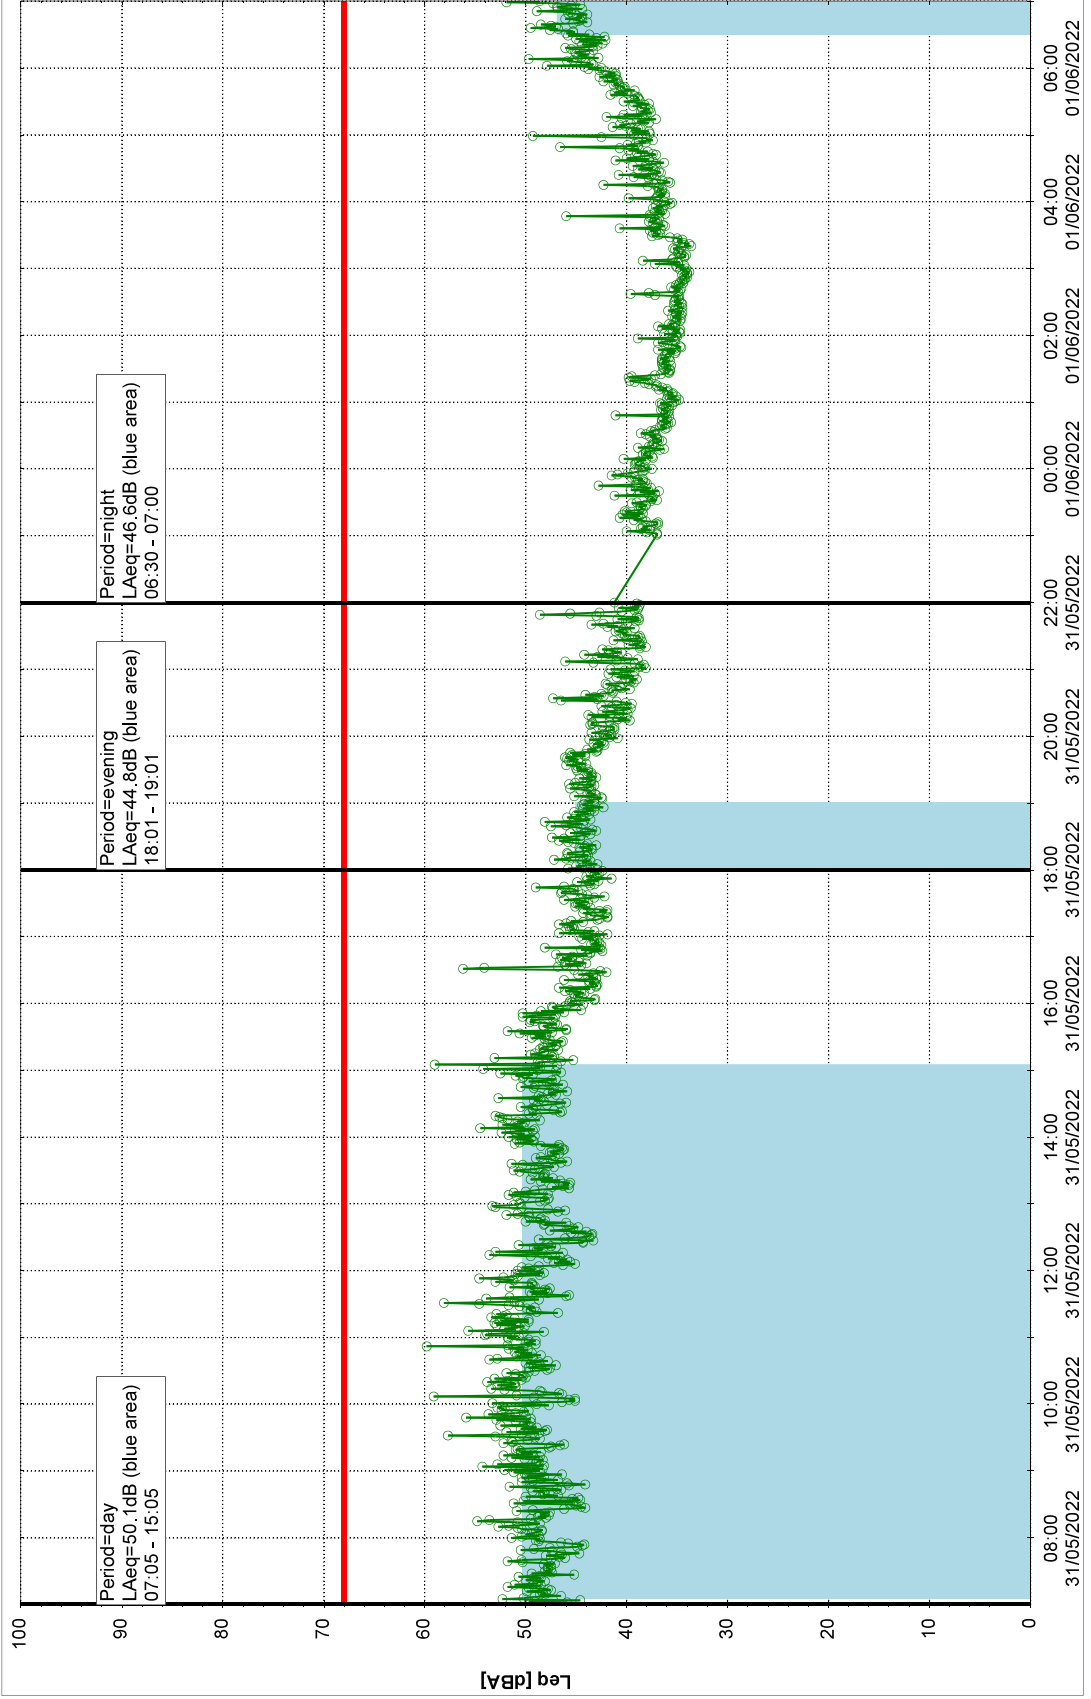

Plan View

EBR-OVK_NS02

Remarks

...

Project: Kronos Sydhavnen
Construction: Enghave Brygge
Location: N-V

31/05/2022
01/06/2022

Noise Time Related Diagram

EBR-OVK_NS02

Plan View

EBR-OVK_NS02

Remarks

...

Project: Kronos Sydhavnen
Construction: Enghave Brygge
Location: N-V

01/06/2022
02/06/2022

Noise Time Related Diagram

oooo EBR-OVK_NS02

Plan View

EBR-OVK_NS02

Remarks

...

Project: Kronos Sydhavnen
Construction: Enghave Brygge
Location: N-V

Noise Time Related Diagram

02/06/2022
03/06/2022

oooo EBR-OVK_NS02

Plan View

Remarks

...

Project: Kronos Sydhavnen
Construction: Enghave Brygge
Location: N-V

03/06/2022
04/06/2022

Noise Time Related Diagram

EBR-OVK_NS02

Project: Kronos Sydhavnen
Construction: Enghave Brygge
Location: N-V