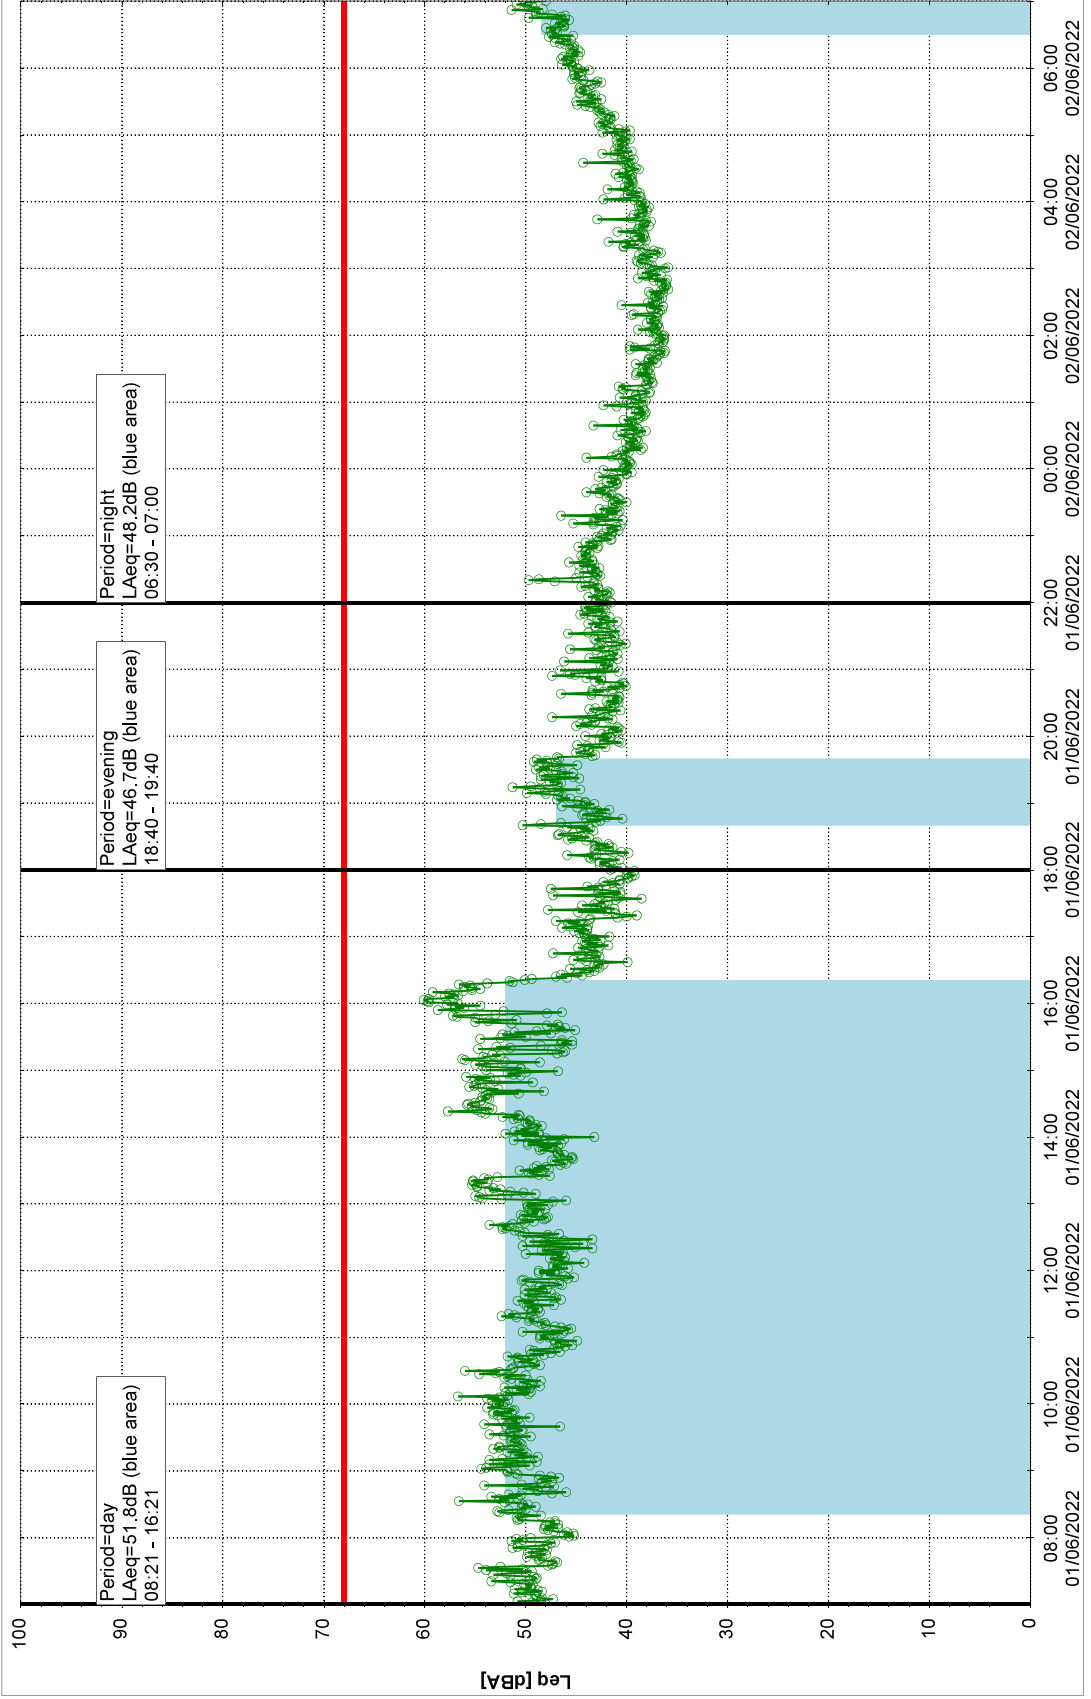

Plan View

EBR-OVK_NS02

Remarks

...

Project: Kronos Sydhavnen
Construction: Enghave Brygge
Location: N-V

31/05/2022
01/06/2022

Noise Time Related Diagram

EBR-OVK_NS02

Plan View

EBR-OVK_NS02

Remarks

...

Project: Kronos Sydhavnen
Construction: Enghave Brygge
Location: N-V

01/06/2022
02/06/2022

Noise Time Related Diagram

oooo EBR-OVK_NS02

Plan View

EBR-OVK_NS02

Remarks

...

Project: Kronos Sydhavnen
Construction: Enghave Brygge
Location: N-V

Noise Time Related Diagram

02/06/2022
03/06/2022

oooo EBR-OVK_NS02

Plan View

Remarks

...

Project: Kronos Sydhavnen
Construction: Enghave Brygge
Location: N-V

03/06/2022
04/06/2022

Noise Time Related Diagram

EBR-OVK_NS02

Project: Kronos Sydhavnen
Construction: Enghave Brygge
Location: N-V