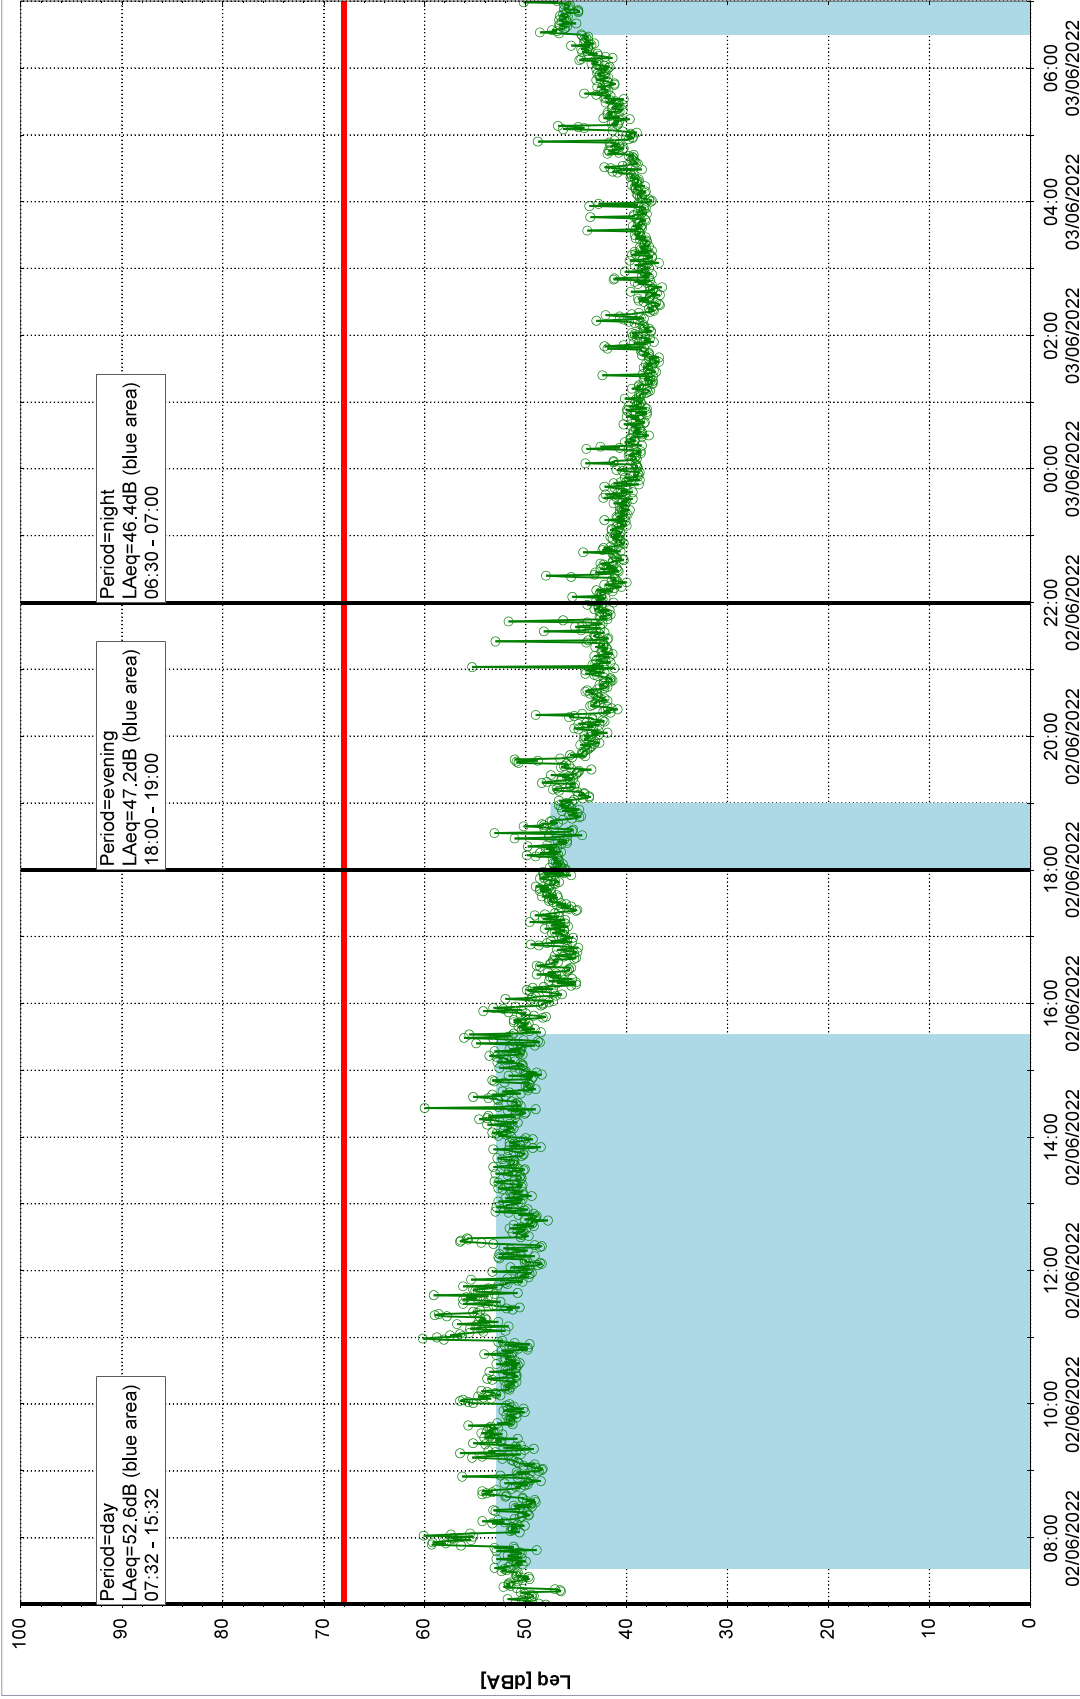

Plan View

EBR-OVK_NS02

Remarks

...

Project: Kronos Sydhavnen
Construction: Enghave Brygge
Location: N-V

01/06/2022
02/06/2022

Noise Time Related Diagram

oooo EBR-OVK_NS02

Plan View

EBR-OVK_NS02

Remarks

...

Project: Kronos Sydhavnen
Construction: Enghave Brygge
Location: N-V

Noise Time Related Diagram

02/06/2022
03/06/2022

oooo EBR-OVK_NS02

Plan View

Remarks

...

Project: Kronos Sydhavnen
Construction: Enghave Brygge
Location: N-V

03/06/2022
04/06/2022

Noise Time Related Diagram

EBR-OVK_NS02

Project: Kronos Sydhavnen
Construction: Enghave Brygge
Location: N-V

Project: Kronos Sydhavnen
Construction: Enghave Brygge
Location: N-V

05/06/2022
06/06/2022

Noise Time Related Diagram

oooo EBR-OVK_NS02