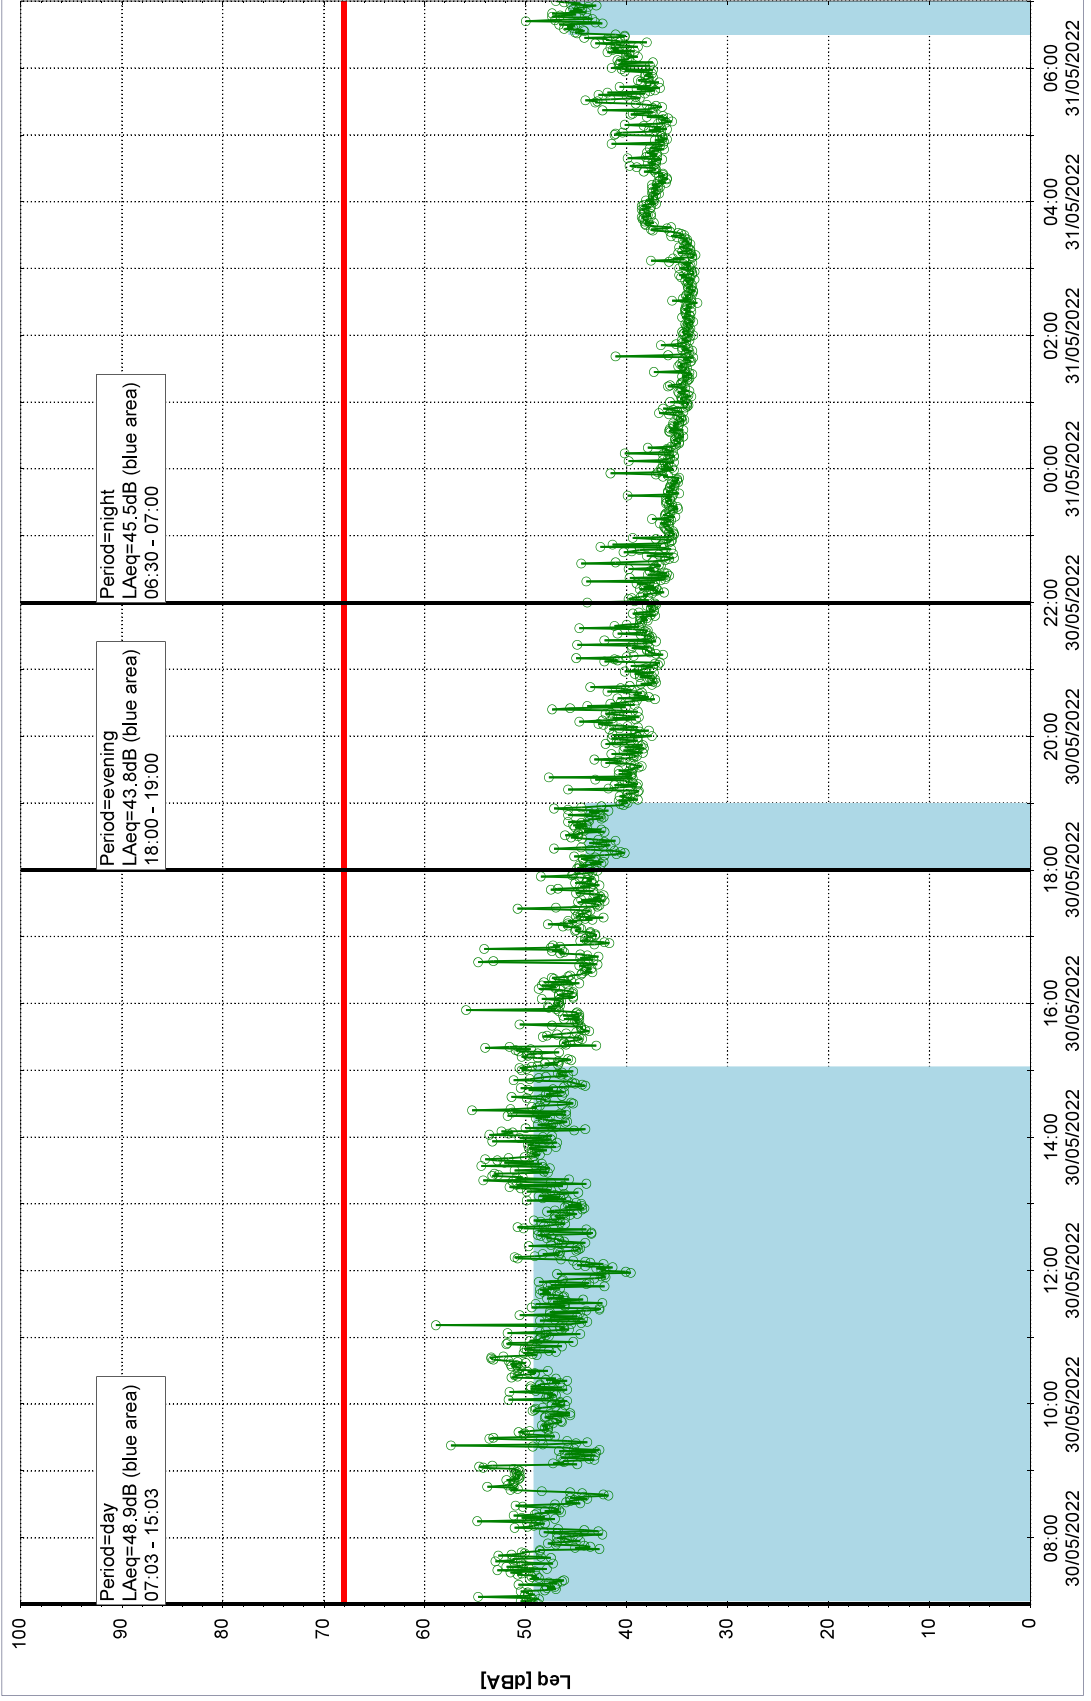

Plan View

EBR-OVK_NS02

Remarks

...

Project: Kronos Sydhavnen
Construction: Enghave Brygge
Location: N-V

30/05/2022
31/05/2022

Noise Time Related Diagram

oooo EBR-OVK_NS02

Plan View

EBR-OVK_NS02

Remarks

...

Project: Kronos Sydhavnen
Construction: Enghave Brygge
Location: N-V

31/05/2022
01/06/2022

Noise Time Related Diagram

EBR-OVK_NS02

Plan View

EBR-OVK_NS02

Remarks

...

Project: Kronos Sydhavnen
Construction: Enghave Brygge
Location: N-V

01/06/2022
02/06/2022

Noise Time Related Diagram

oooo EBR-OVK_NS02

Plan View

Remarks

...

Project: Kronos Sydhavnen
Construction: Enghave Brygge
Location: N-V

03/06/2022
04/06/2022

Noise Time Related Diagram

EBR-OVK_NS02

Project: Kronos Sydhavnen
Construction: Enghave Brygge
Location: N-V