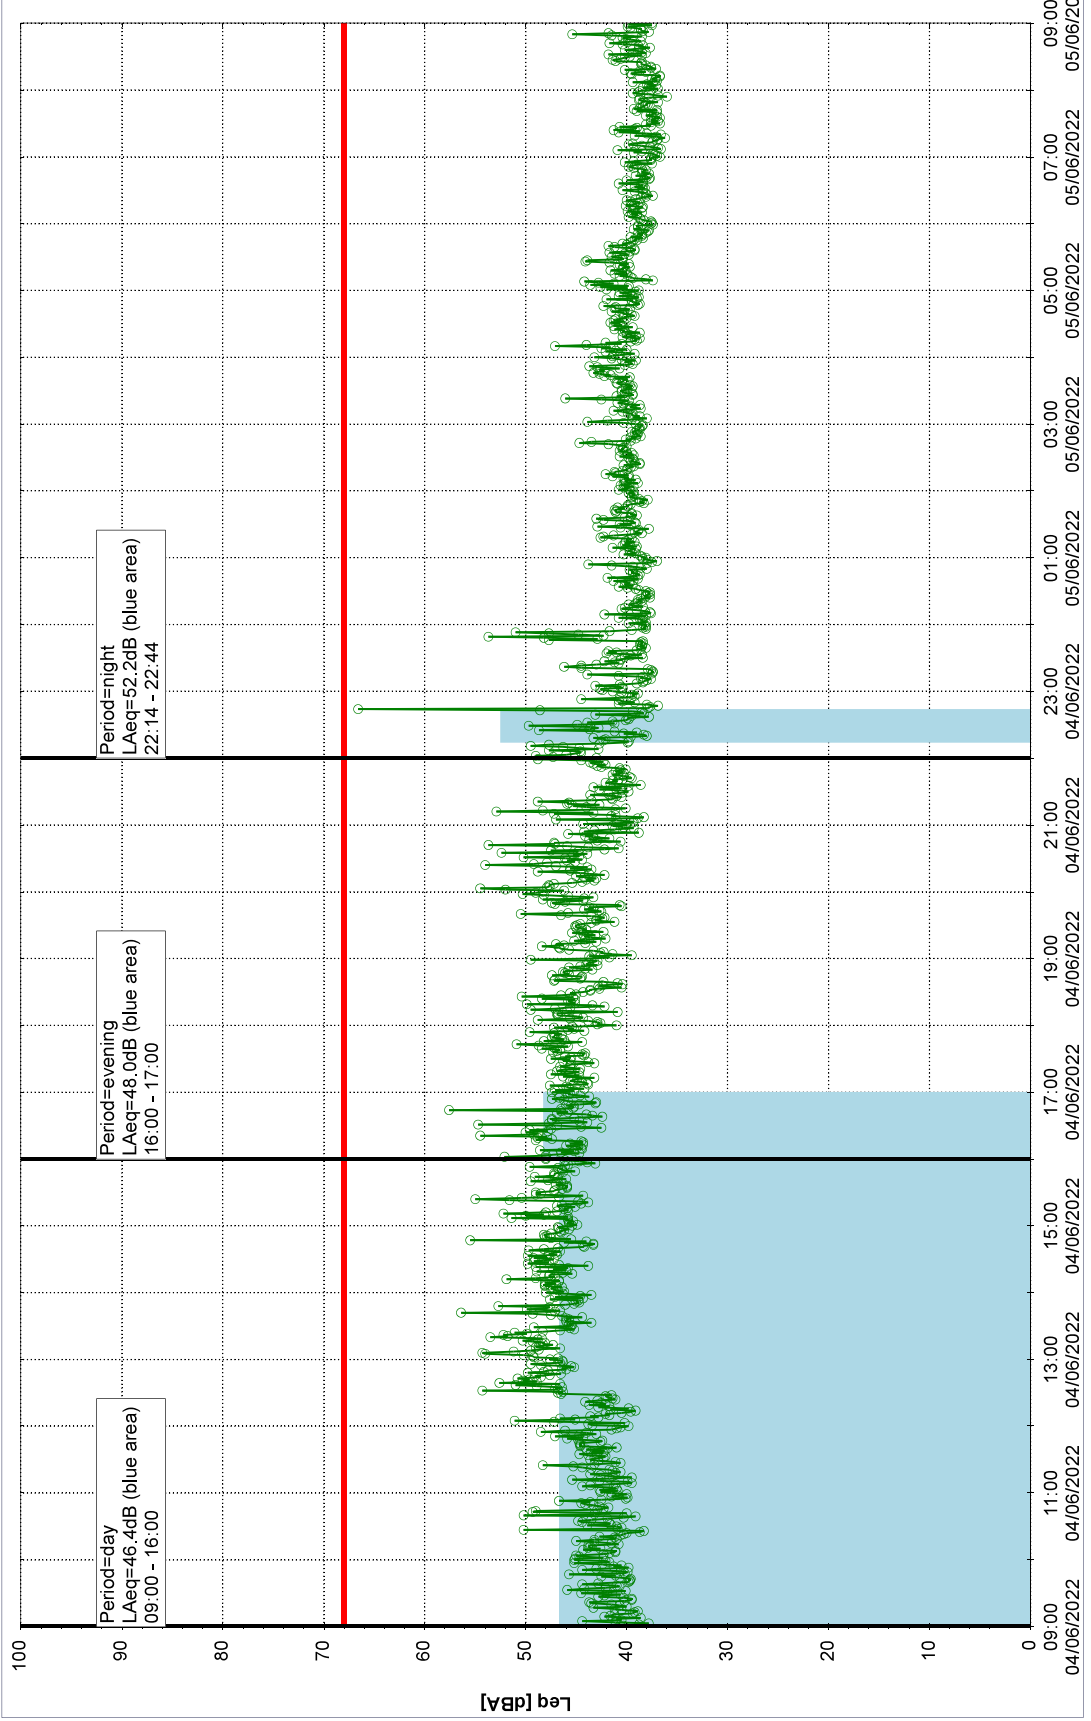

Plan View

EBR-OVK_NS02

Remarks

...

Project: Kronos Sydhavnen
Construction: Enghave Brygge
Location: N-V

Noise Time Related Diagram

02/06/2022
03/06/2022

oooo EBR-OVK_NS02

Plan View

Remarks

...

Project: Kronos Sydhavnen
Construction: Enghave Brygge
Location: N-V

03/06/2022
04/06/2022

Noise Time Related Diagram

EBR-OVK_NS02

Project: Kronos Sydhavnen
Construction: Enghave Brygge
Location: N-V

Noise Time Related Diagram

04/06/2022
05/06/2022

EBR-OVK_NS02

Remarks

...

Plan View

Remarks

...

Project: Kronos Sydhavnen
Construction: Enghave Brygge
Location: N-V

05/06/2022
06/06/2022

Noise Time Related Diagram

oooo EBR-OVK_NS02