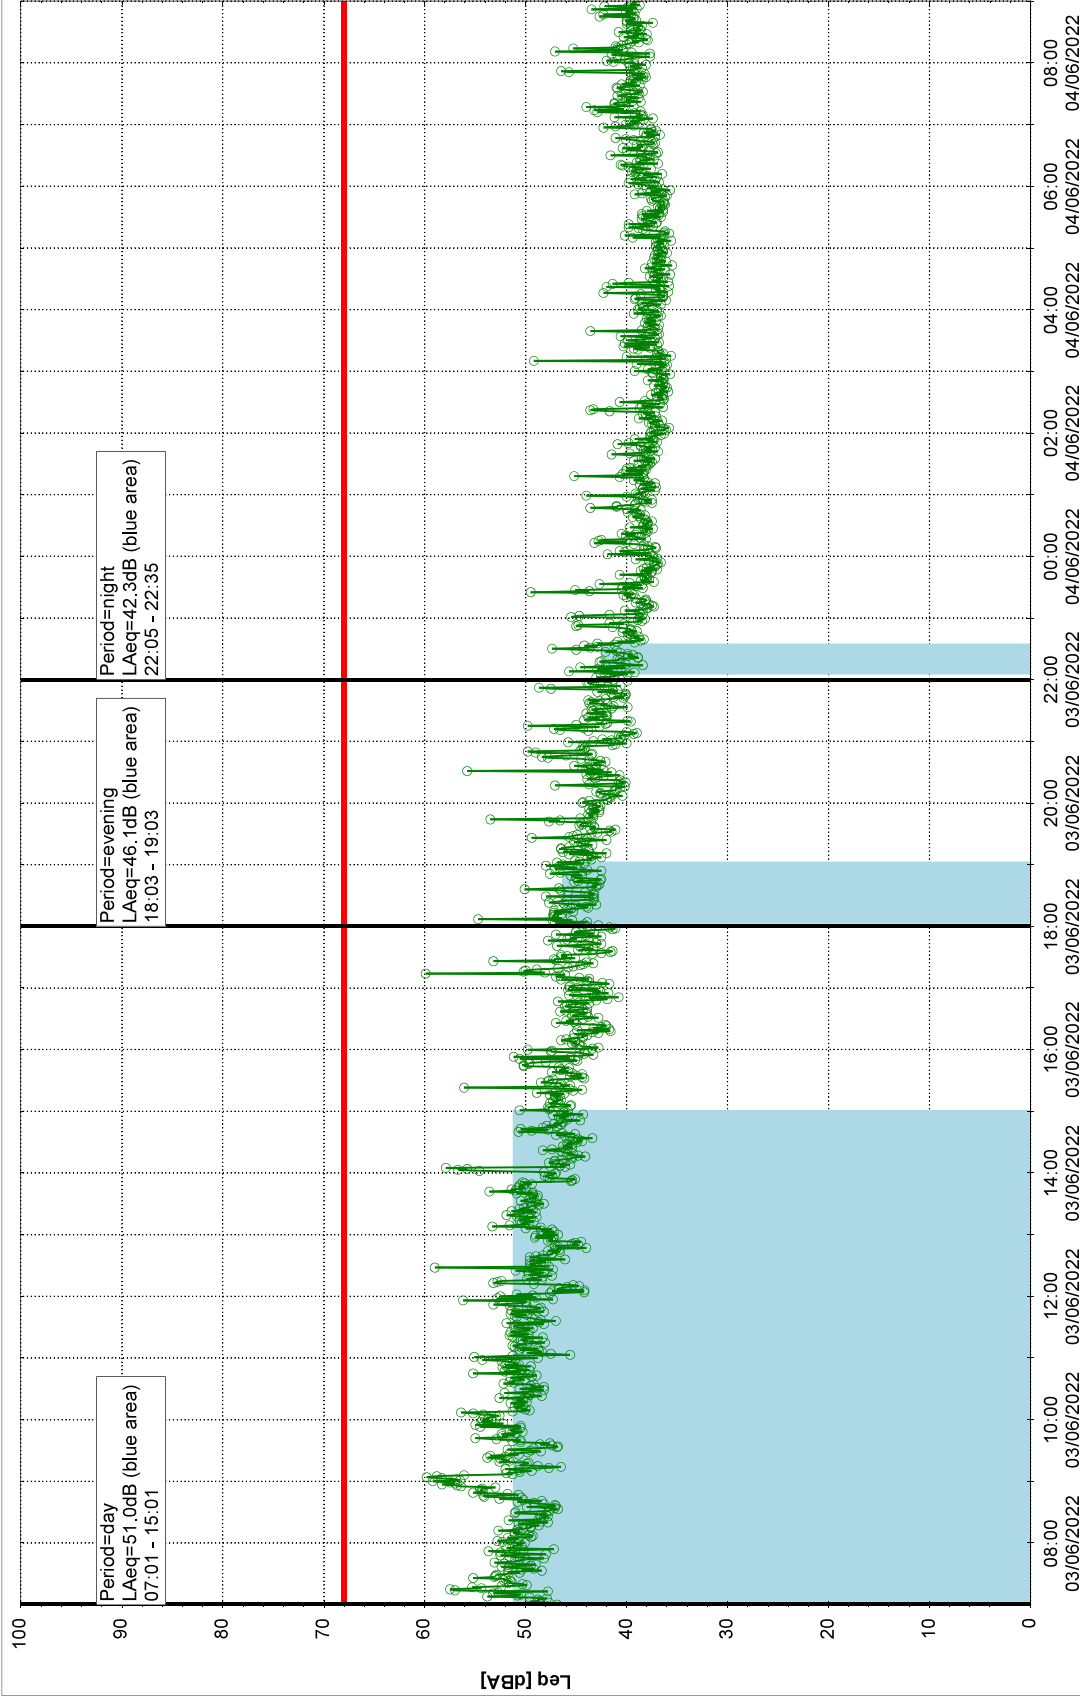

Plan View

EBR-OVK_NS02

Remarks

...

Project: Kronos Sydhavnen
Construction: Enghave Brygge
Location: N-V

Noise Time Related Diagram

02/06/2022
03/06/2022

oooo EBR-OVK_NS02

Plan View

Remarks

...

Project: Kronos Sydhavnen
Construction: Enghave Brygge
Location: N-V

03/06/2022
04/06/2022

Noise Time Related Diagram

EBR-OVK_NS02

Project: Kronos Sydhavnen
Construction: Enghave Brygge
Location: N-V

Noise Time Related Diagram

04/06/2022
05/06/2022

EBR-OVK_NS02

Remarks

...

Plan View

Remarks

...

Project: Kronos Sydhavnen
Construction: Enghave Brygge
Location: N-V

05/06/2022
06/06/2022

Noise Time Related Diagram

oooo EBR-OVK_NS02