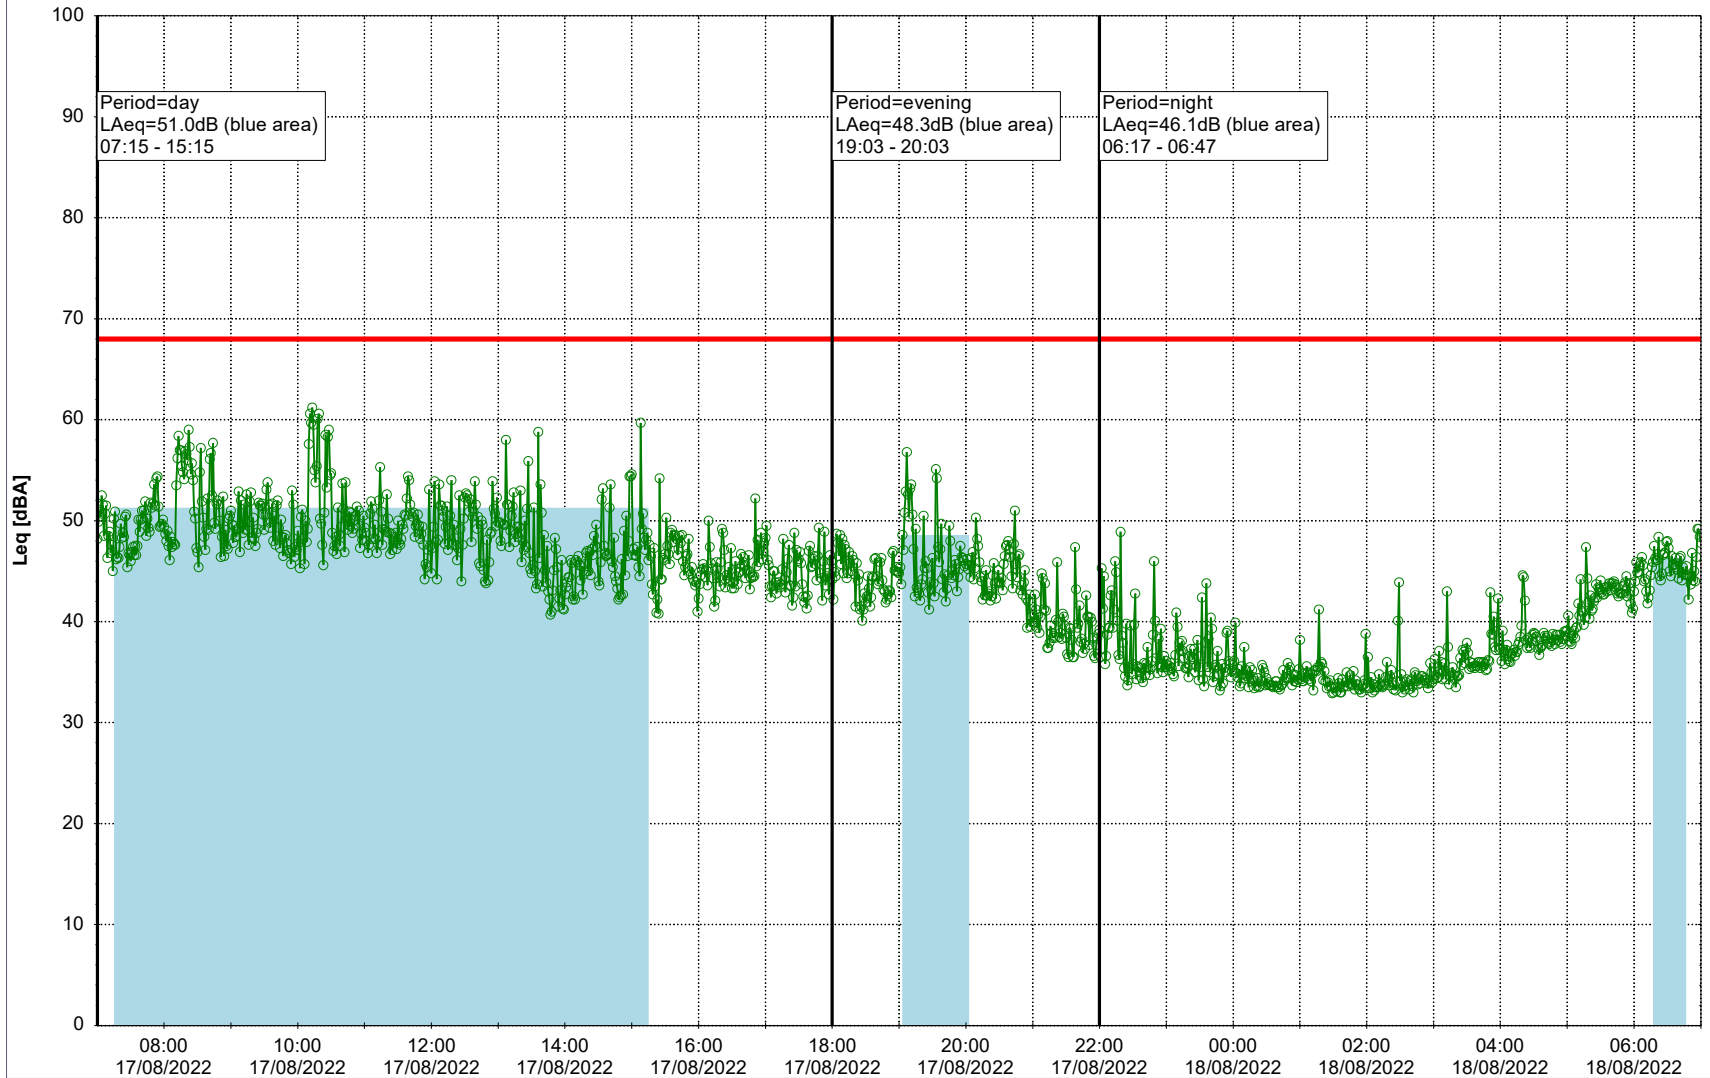

EBR-OVK_NS02

Remarks

...

Noise Time Related Diagram

17/08/2022
18/08/2022

○○○ EBR-OVK_NS02

Project: Kronos Sydhavnen
Construction: Enghave Brygge
Location: N-V

Plan View

EBR-OVK_NS02

Remarks

...

Noise Time Related Diagram

18/08/2022
19/08/2022

○○○ EBR-OVK_NS02

Project: Kronos Sydhavnen
Construction: Enghave Brygge
Location: N-V

Plan View