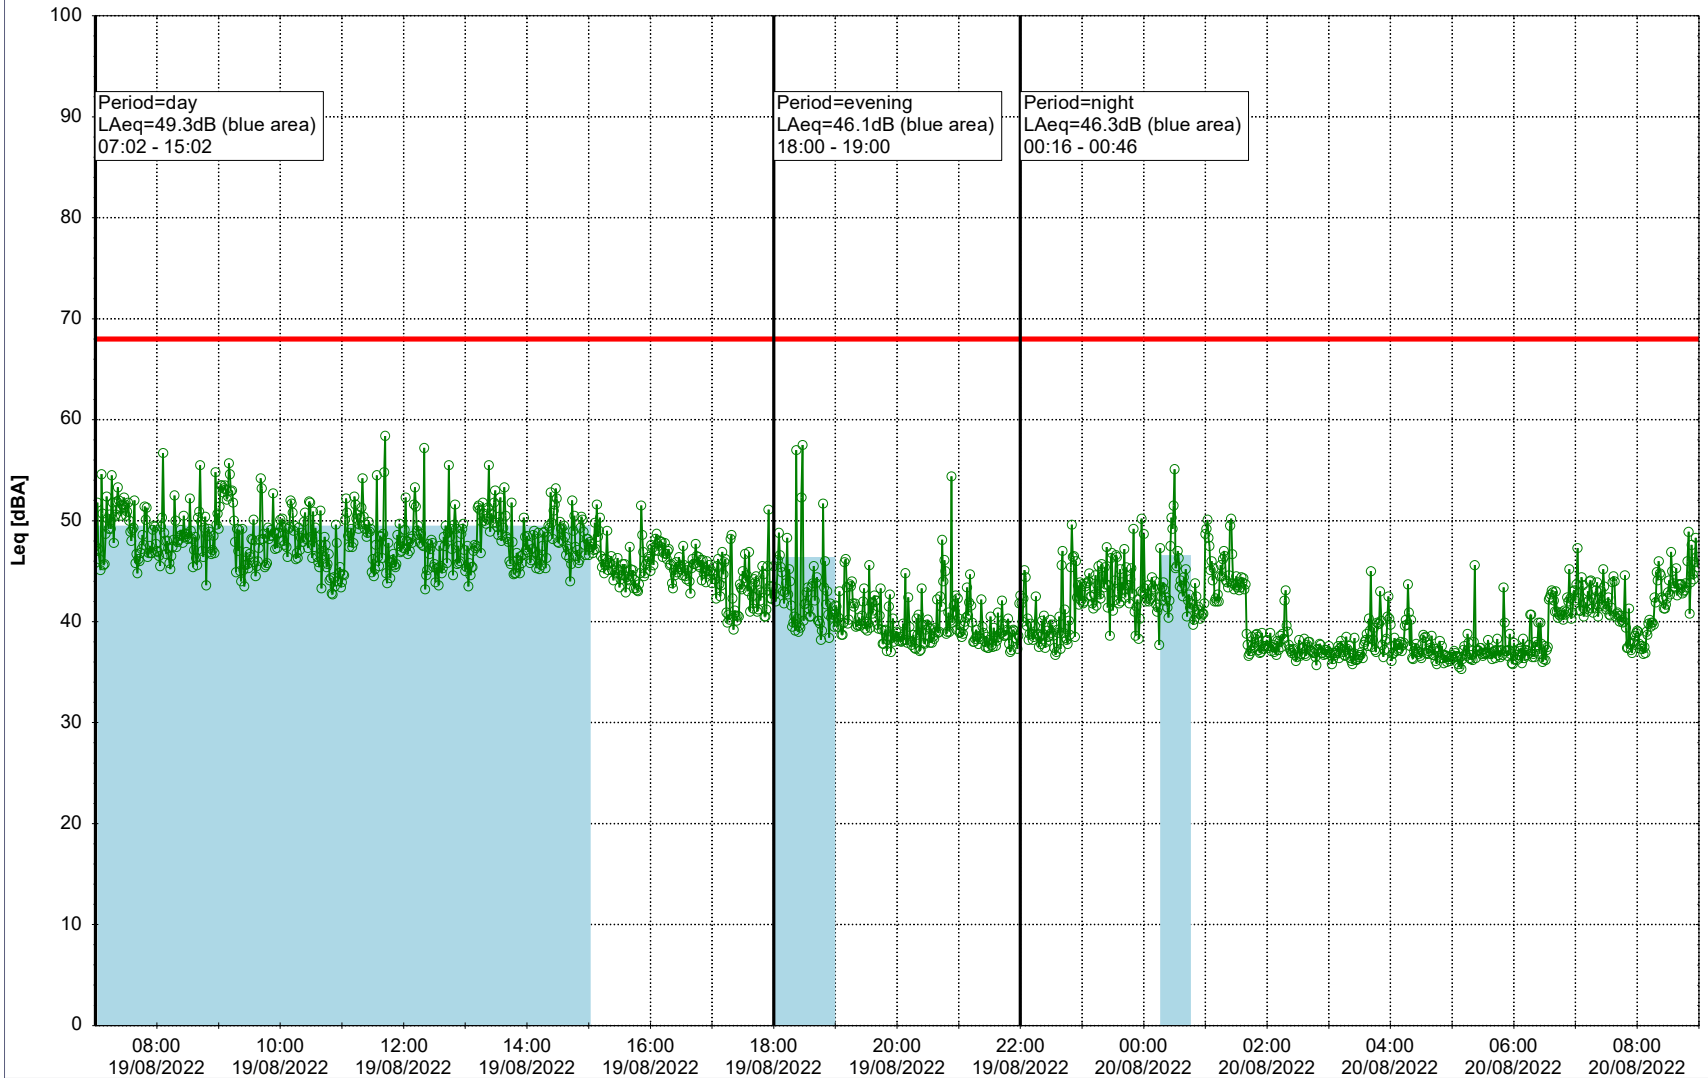

EBR-OVK_NS02

Remarks

...

Noise Time Related Diagram

19/08/2022
20/08/2022

○○○○ EBR-OVK_NS02

Project: Kronos Sydhavnen
Construction: Enghave Brygge
Location: N-V

Plan View

Remarks

...

Noise Time Related Diagram

20/08/2022
21/08/2022

○○○ EBR-OVK_NS02

Project: Kronos Sydhavnen
Construction: Enghave Brygge
Location: N-V

Plan View

Remarks