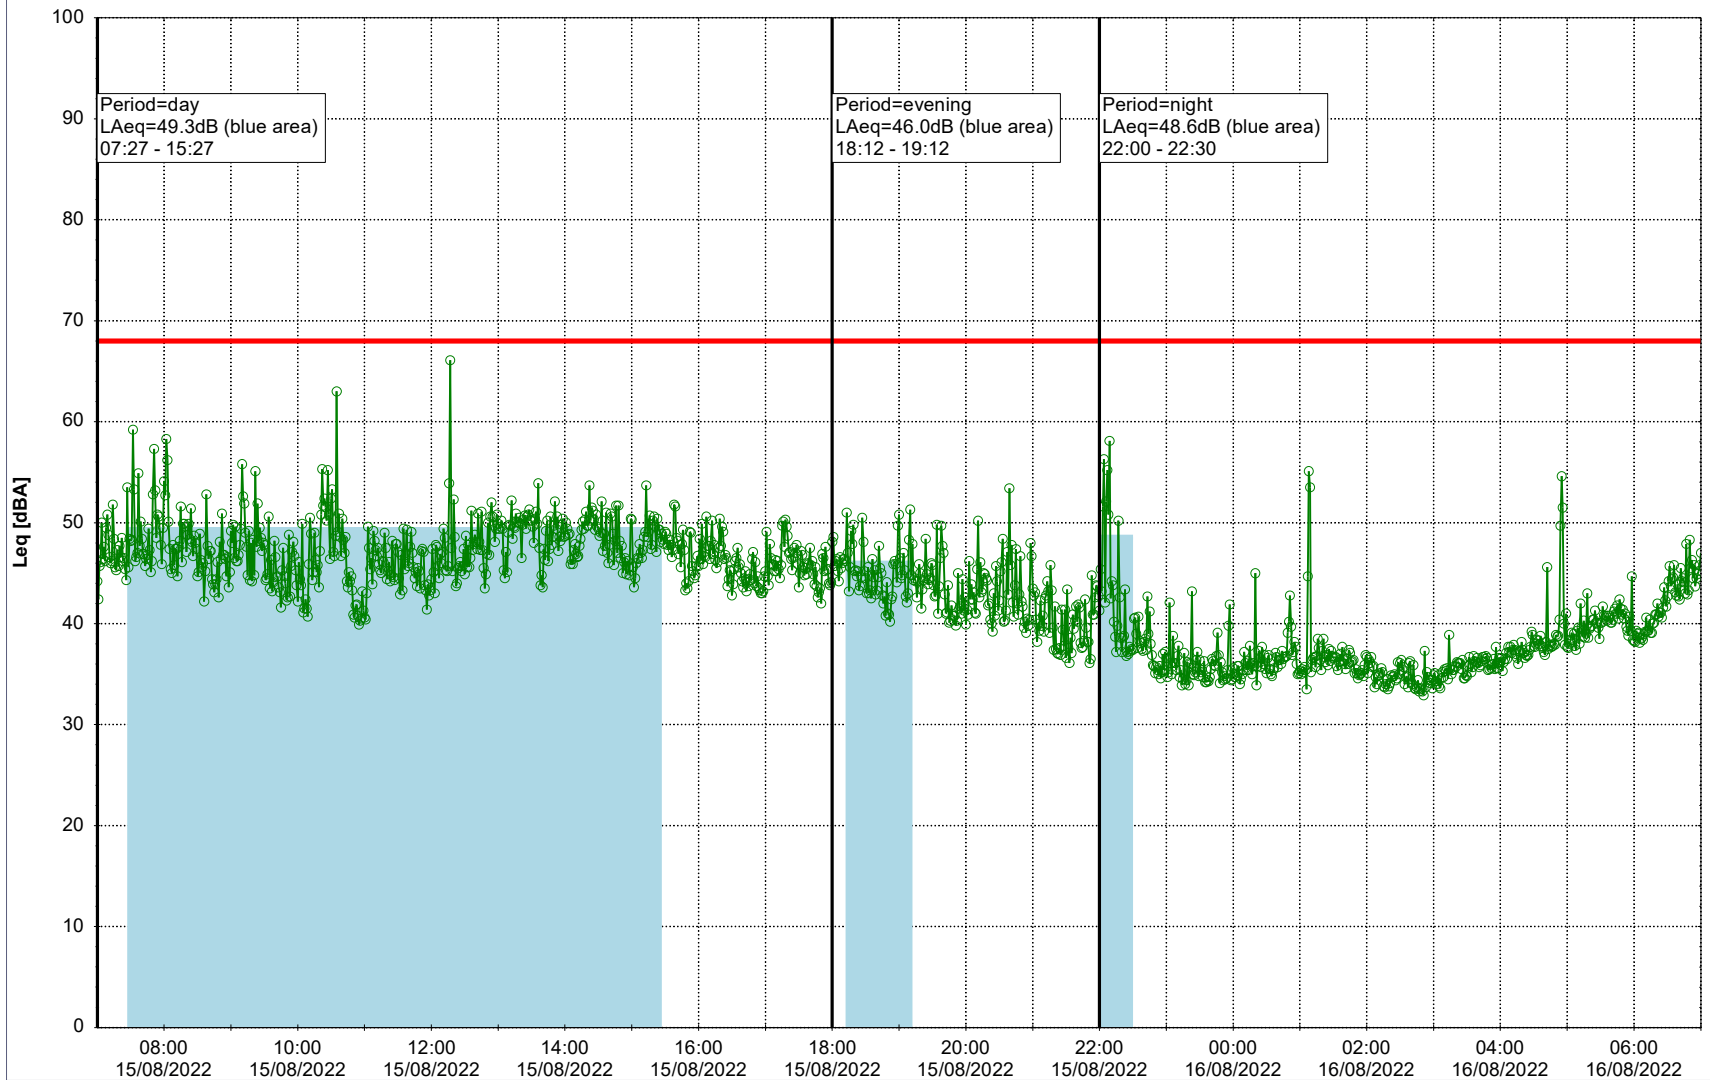

Project: Kronos Sydhavnen
Construction: Enghave Brygge
Location: N-V

Plan View

Remarks

...

Noise Time Related Diagram

15/08/2022
16/08/2022

○○○ EBR-OVK_NS02

Project: Kronos Sydhavnen
Construction: Enghave Brygge
Location: N-V

Plan View

Remarks

...

Noise Time Related Diagram

16/08/2022
17/08/2022

○○○ EBR-OVK_NS02

Project: Kronos Sydhavnen
Construction: Enghave Brygge
Location: N-V

Plan View

EBR-OVK_NS02

Remarks

...

Noise Time Related Diagram

17/08/2022
18/08/2022

○○○ EBR-OVK_NS02

Project: Kronos Sydhavnen
Construction: Enghave Brygge
Location: N-V

Plan View