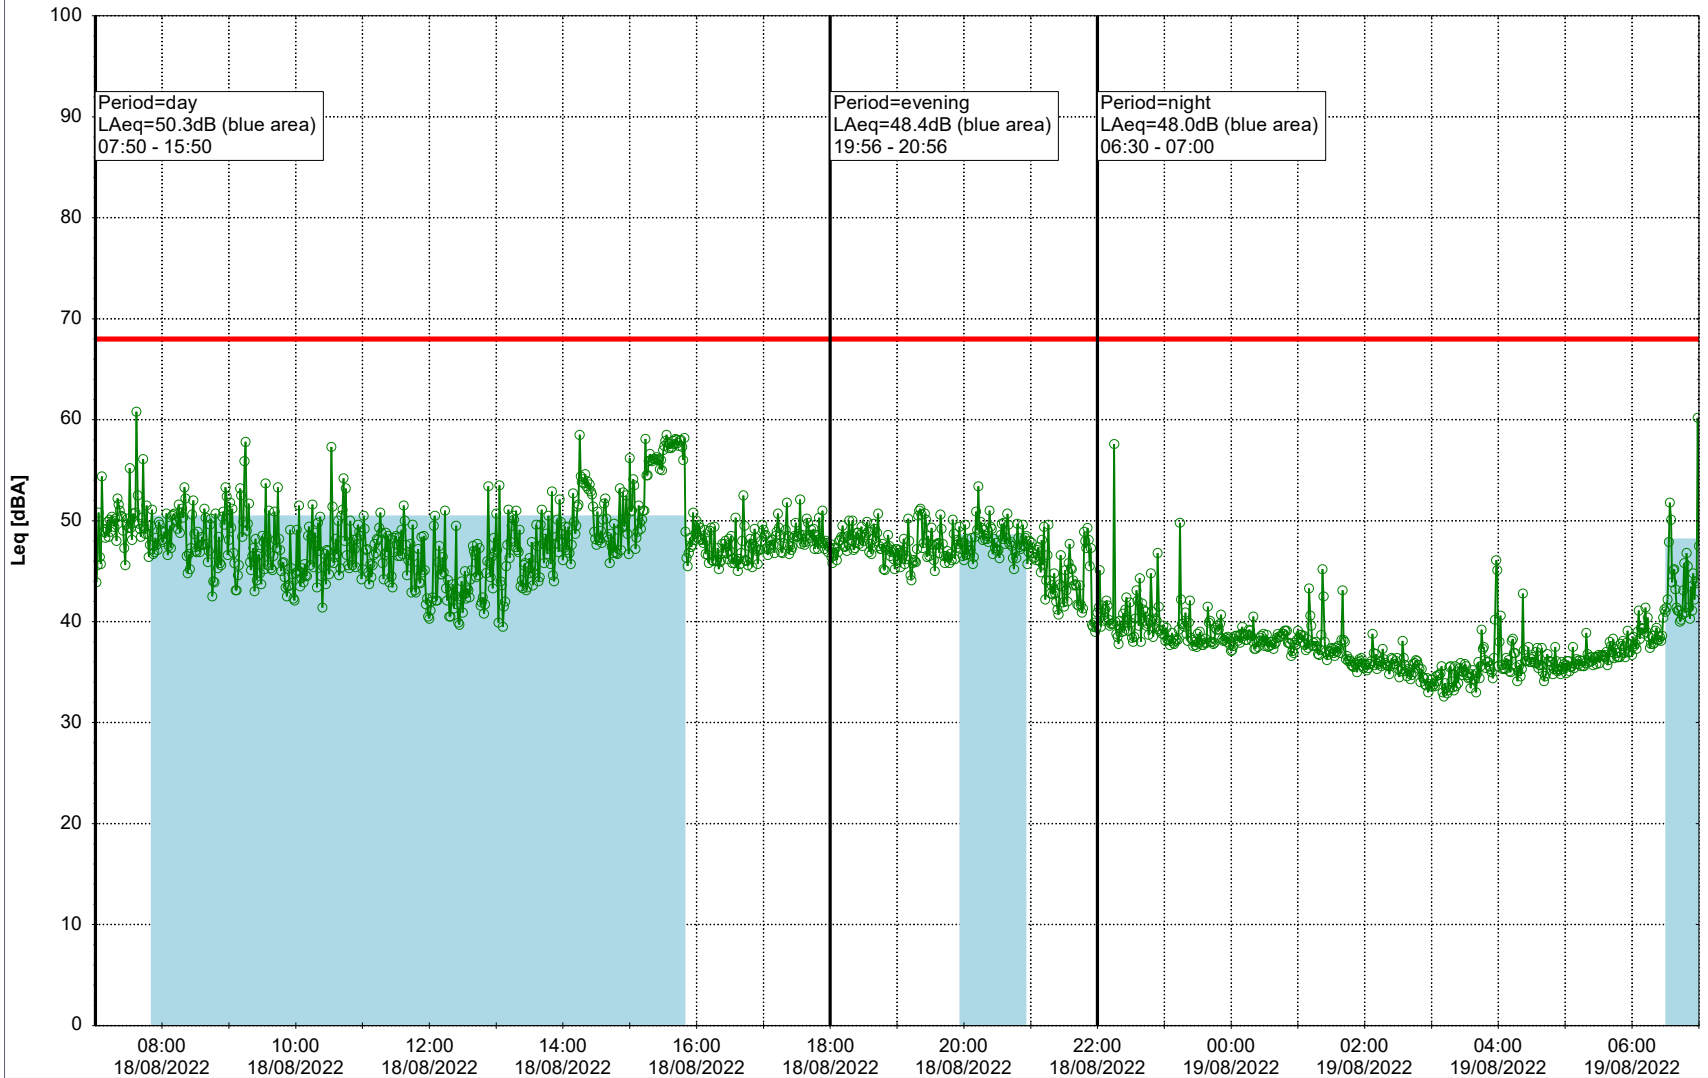

EBR-OVK_NS02

Remarks

...

Noise Time Related Diagram

18/08/2022
19/08/2022

○○○ EBR-OVK_NS02

Project: Kronos Sydhavnen
Construction: Enghave Brygge
Location: N-V

Plan View

EBR-OVK_NS02

Remarks

...

Noise Time Related Diagram

19/08/2022
20/08/2022

○○○○ EBR-OVK_NS02

Project: Kronos Sydhavnen
Construction: Enghave Brygge
Location: N-V

Plan View

Remarks

...

Noise Time Related Diagram

20/08/2022
21/08/2022

○○○ EBR-OVK_NS02

Project: Kronos Sydhavnen
Construction: Enghave Brygge
Location: N-V

Plan View

Remarks