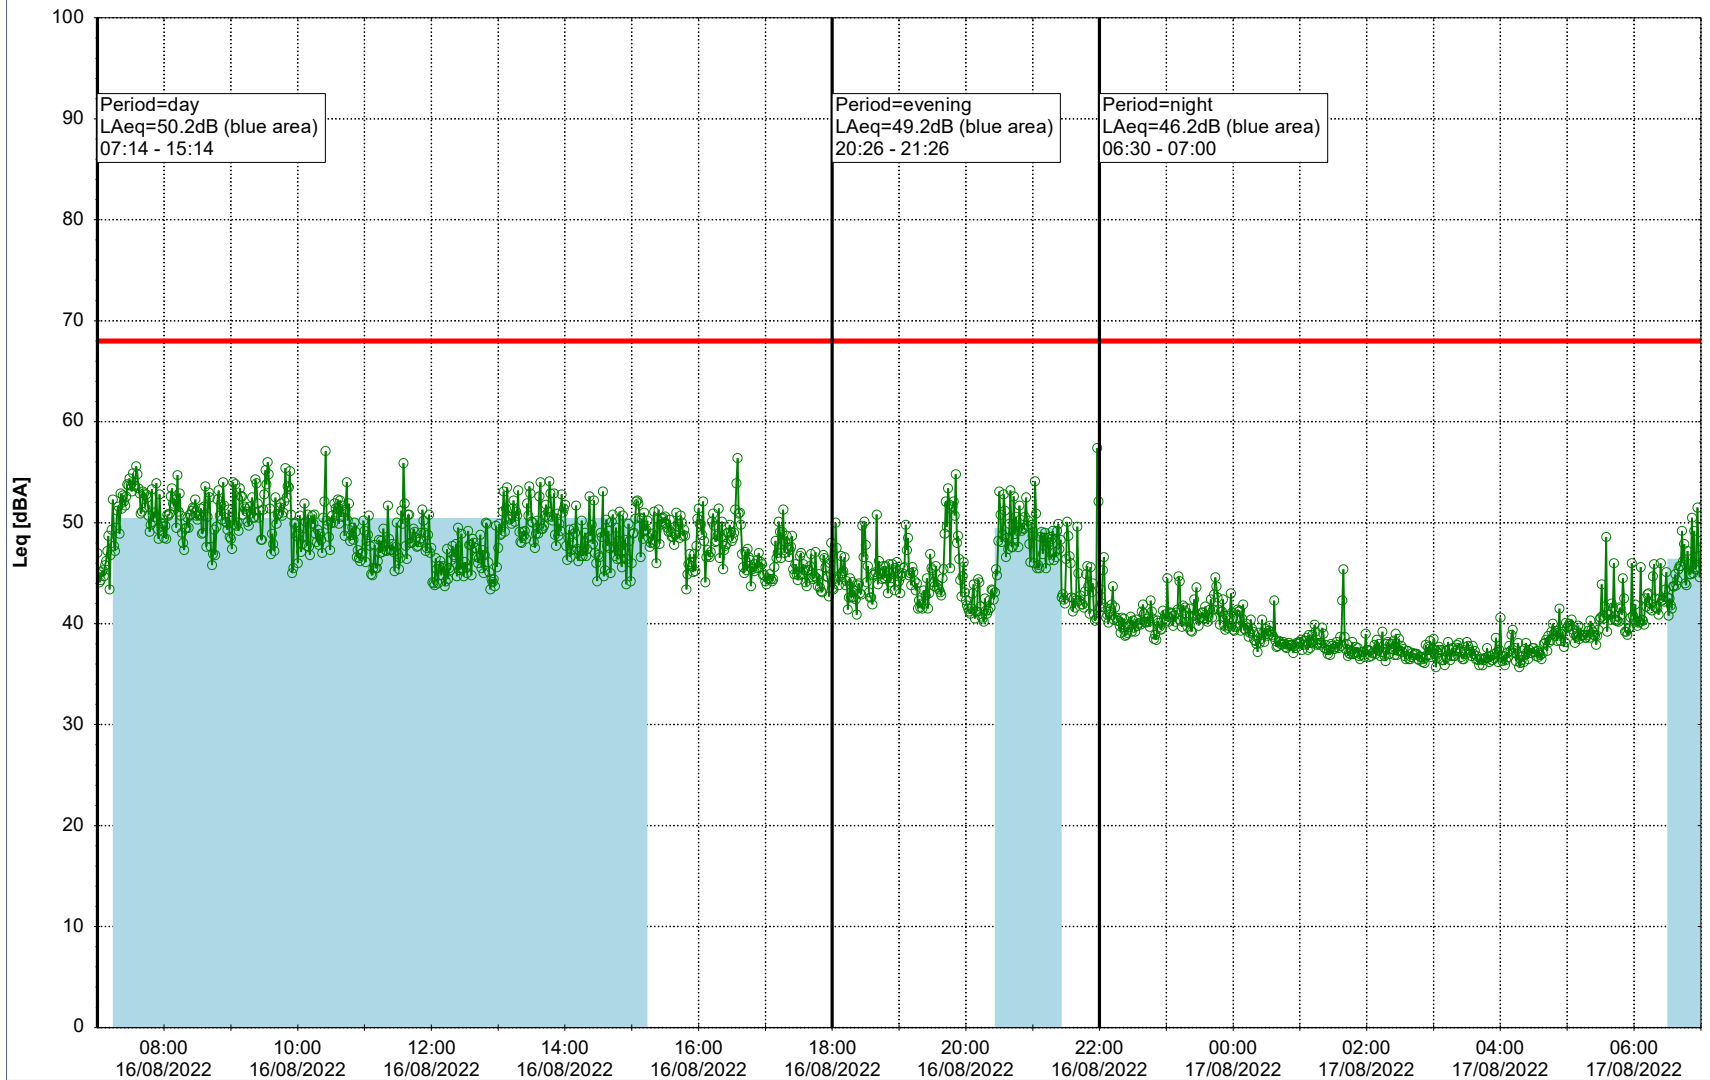

Plan View

Remarks

...

Noise Time Related Diagram

16/08/2022
17/08/2022

○○○ EBR-OVK_NS02

Project: Kronos Sydhavnen
Construction: Enghave Brygge
Location: N-V

Plan View

EBR-OVK_NS02

Remarks

...

Noise Time Related Diagram

17/08/2022
18/08/2022

○○○ EBR-OVK_NS02

Project: Kronos Sydhavnen
Construction: Enghave Brygge
Location: N-V

Plan View