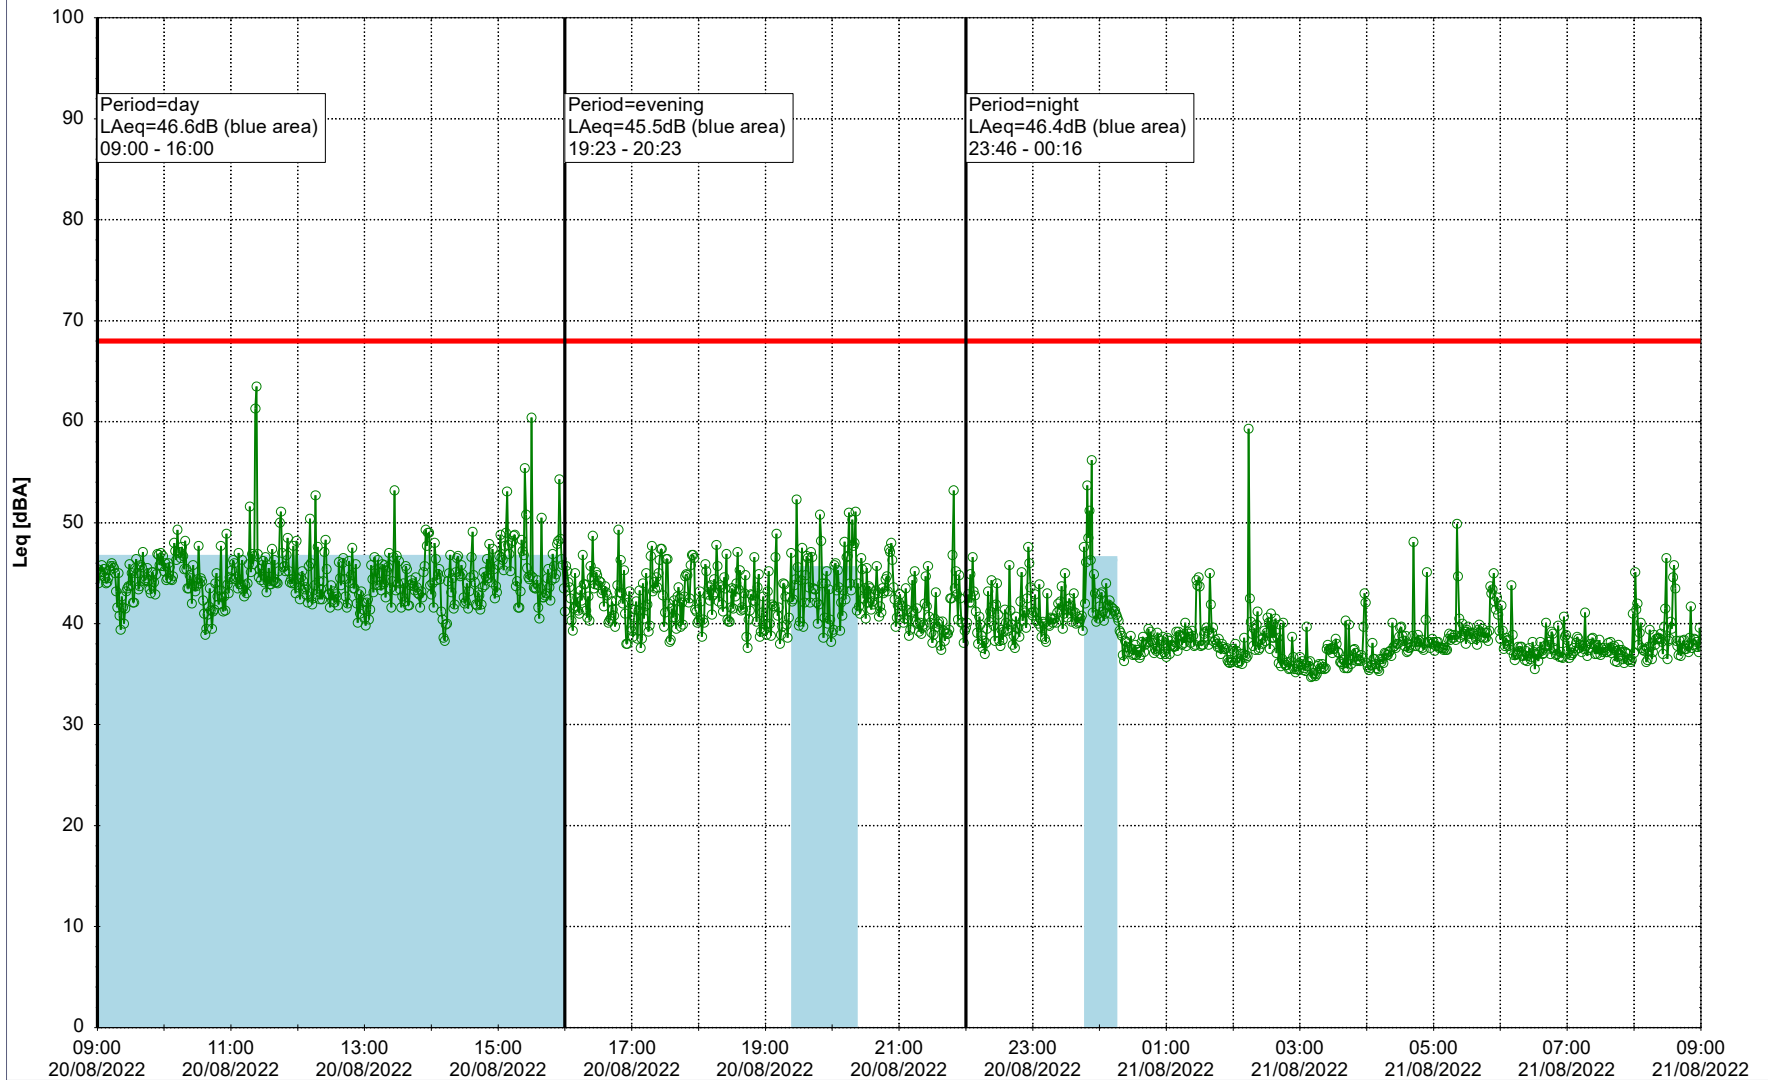

EBR-OVK_NS02

Remarks

...

Noise Time Related Diagram

19/08/2022
20/08/2022

○○○○ EBR-OVK_NS02

Project: Kronos Sydhavnen
Construction: Enghave Brygge
Location: N-V

Plan View

Remarks

...

Noise Time Related Diagram

20/08/2022
21/08/2022

○○○ EBR-OVK_NS02

Project: Kronos Sydhavnen
Construction: Enghave Brygge
Location: N-V

Plan View

Remarks