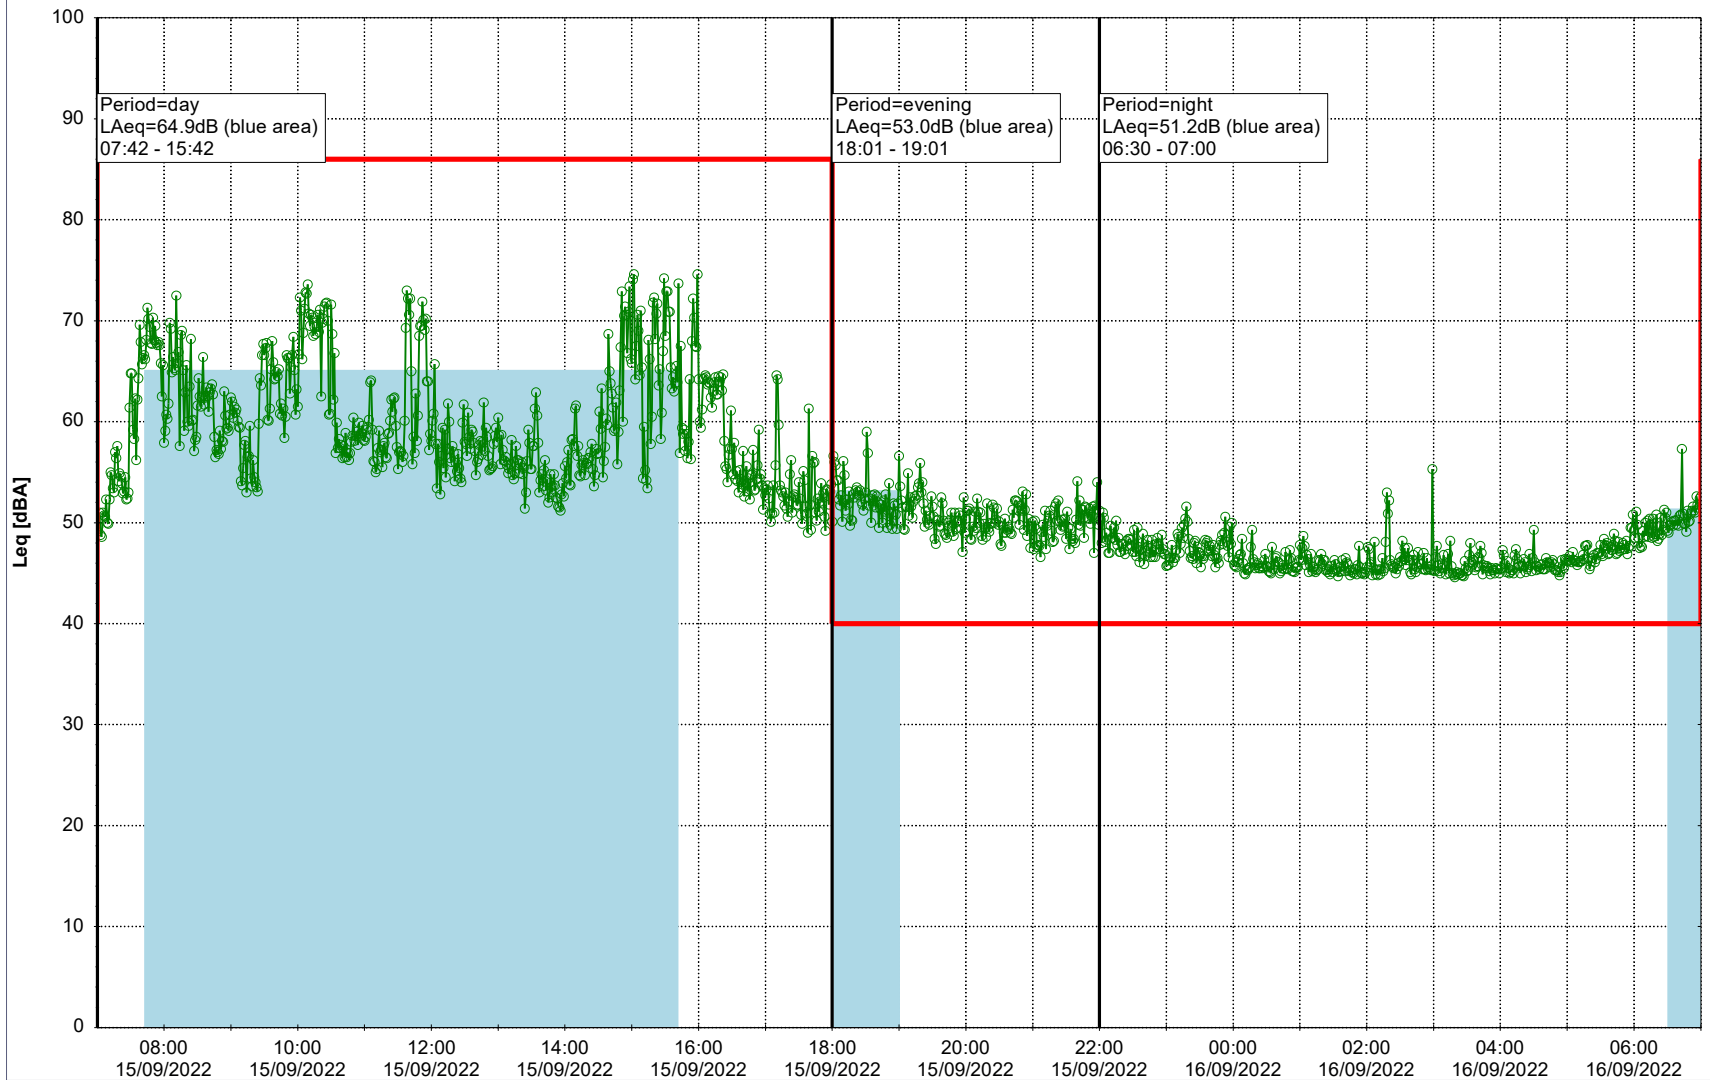

Noise Time Related Diagram

15/09/2022
16/09/2022

○○○○ MOP_NS01