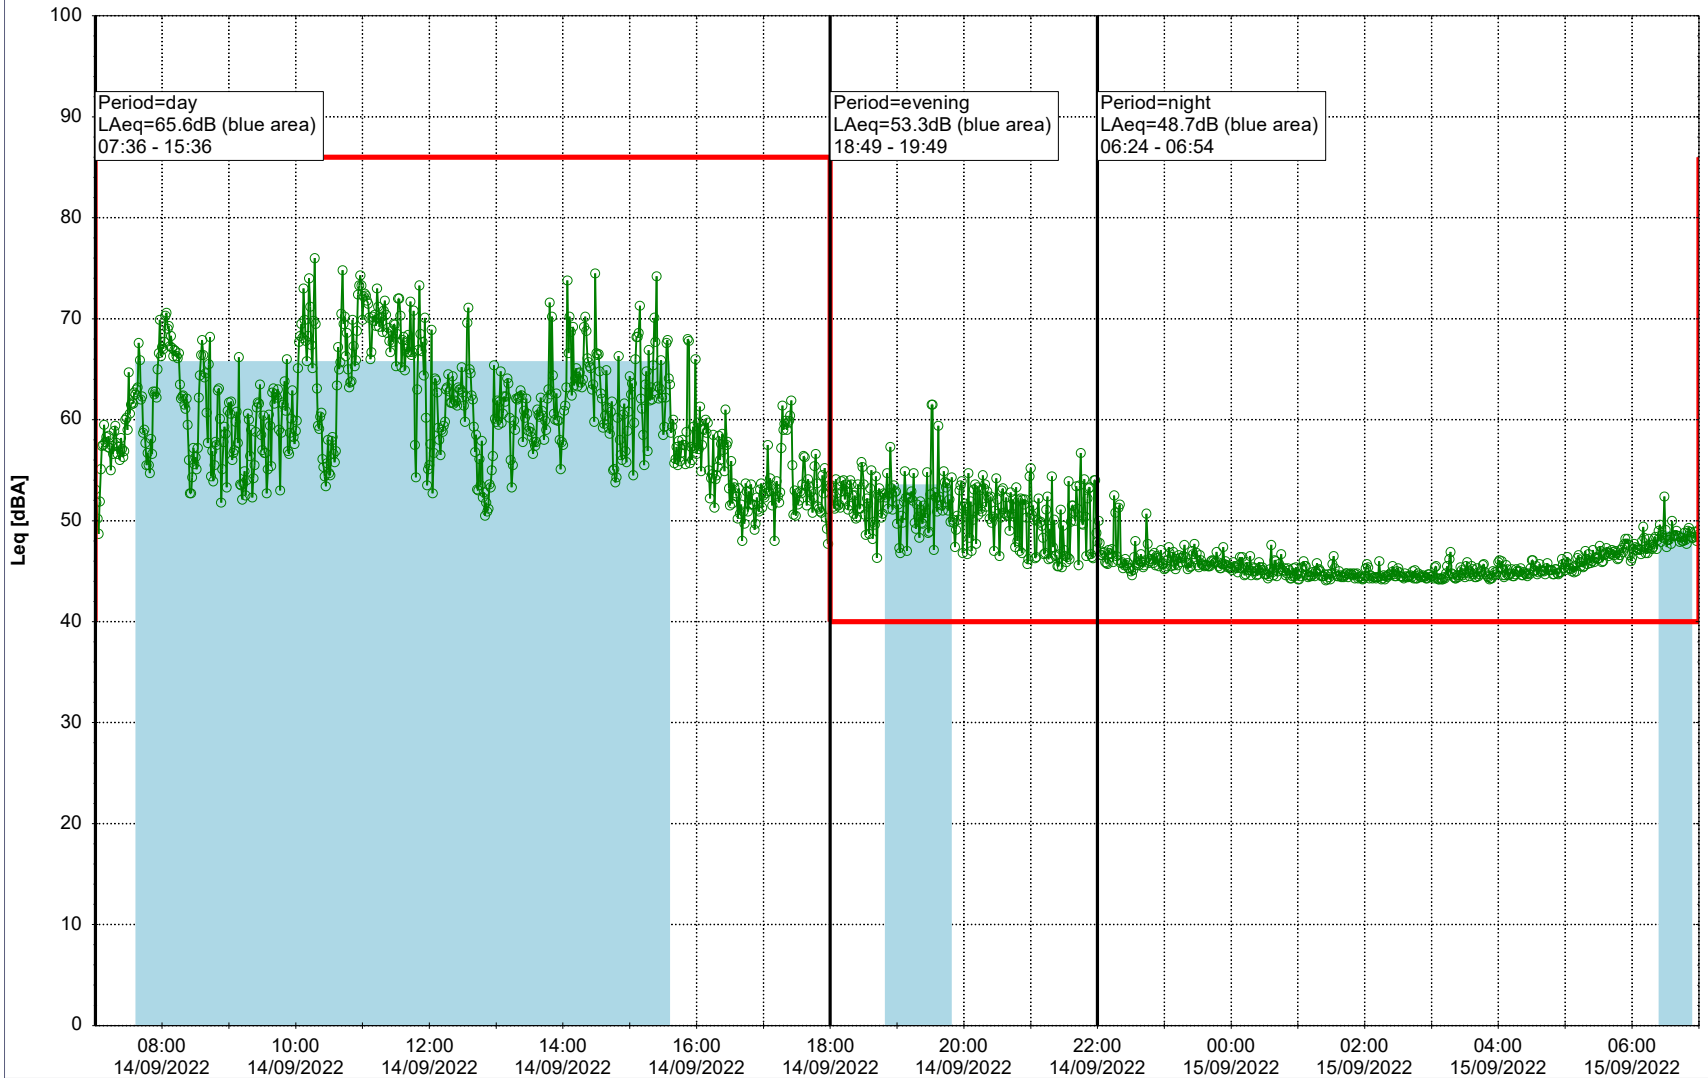

Noise Time Related Diagram

14/09/2022
15/09/2022

○○○○ MOP_NS01