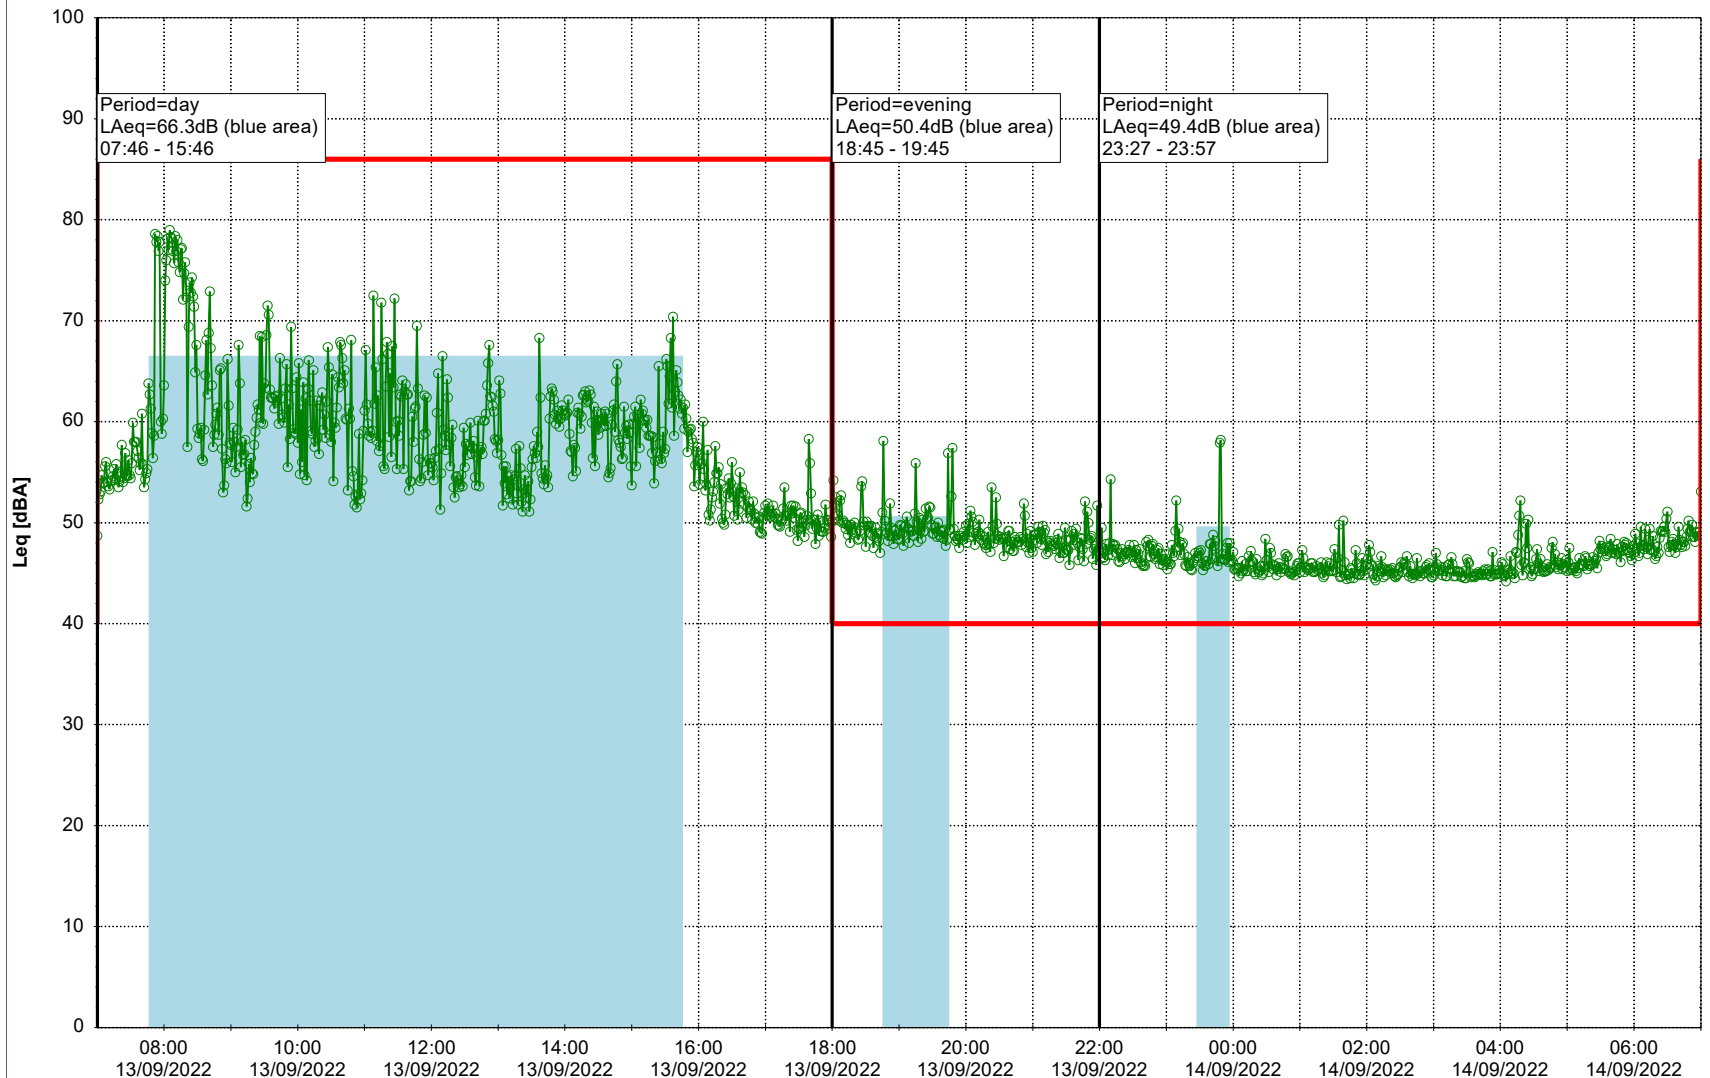

Noise Time Related Diagram

13/09/2022
14/09/2022

○○○○ MOP_NS01