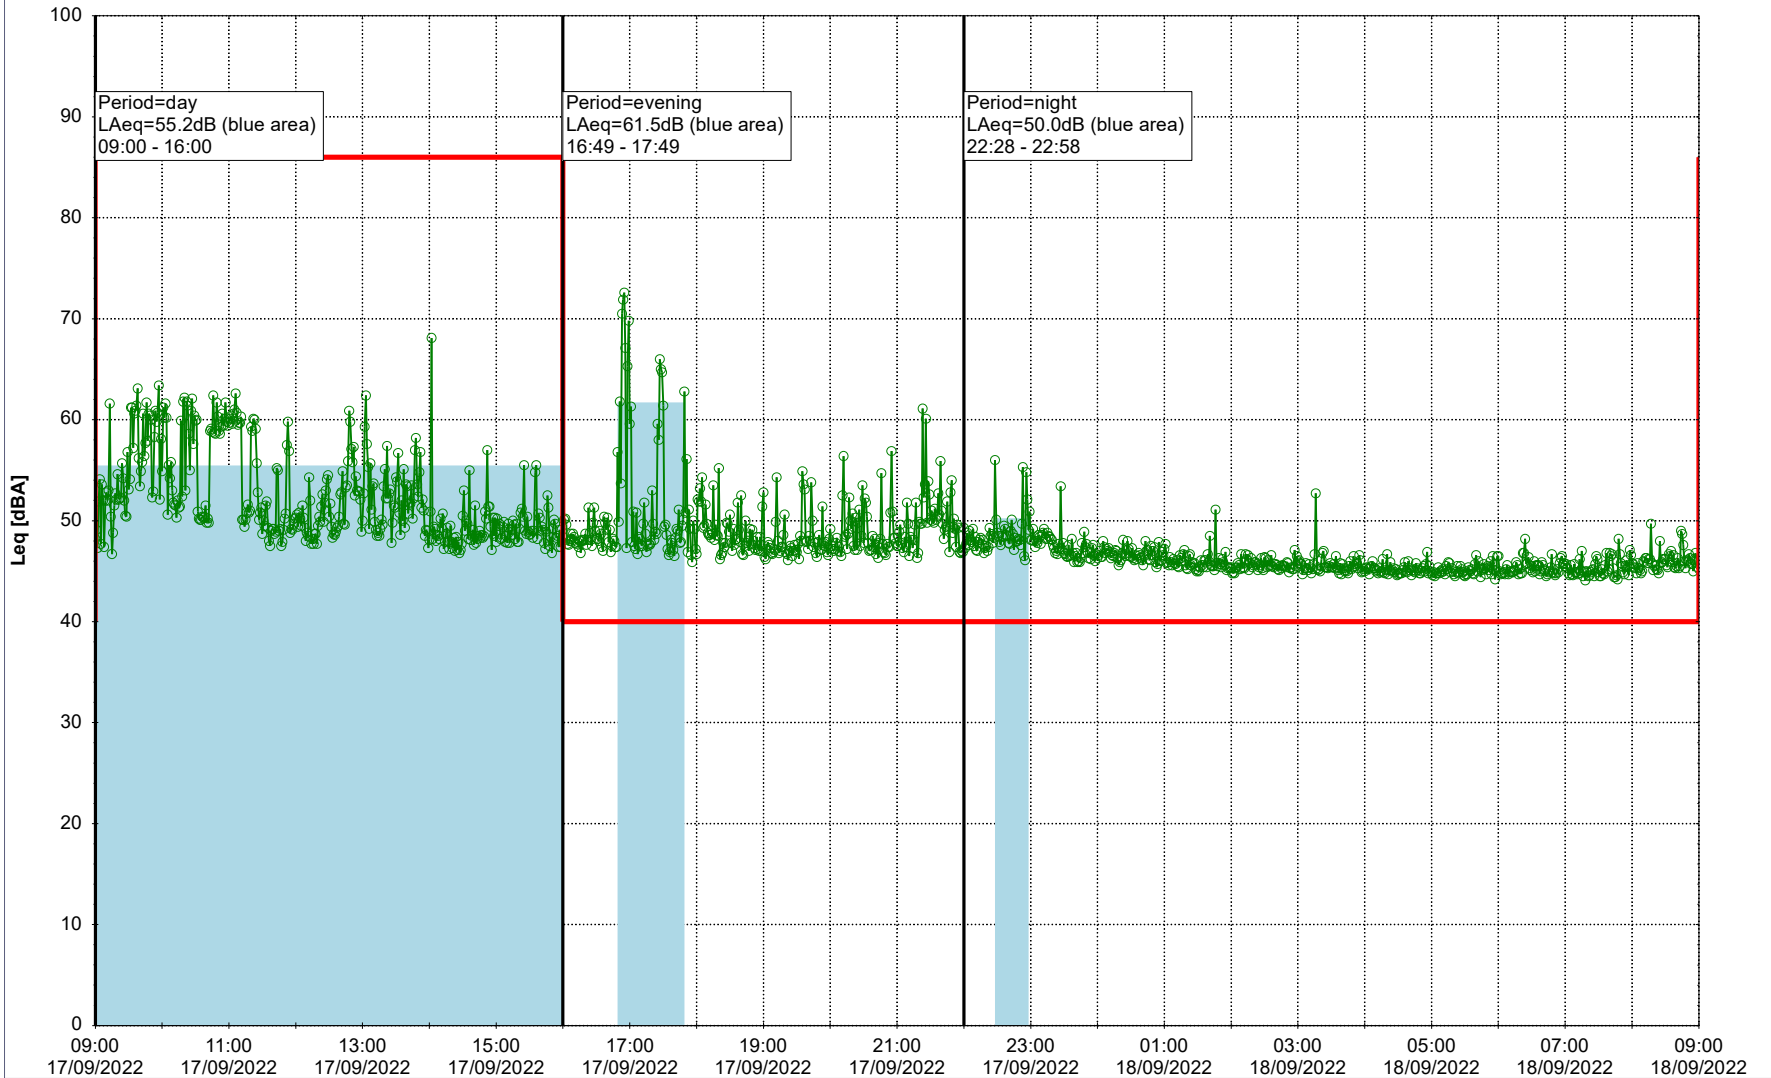

Noise Time Related Diagram

17/09/2022
18/09/2022

○○○○ MOP_NS01