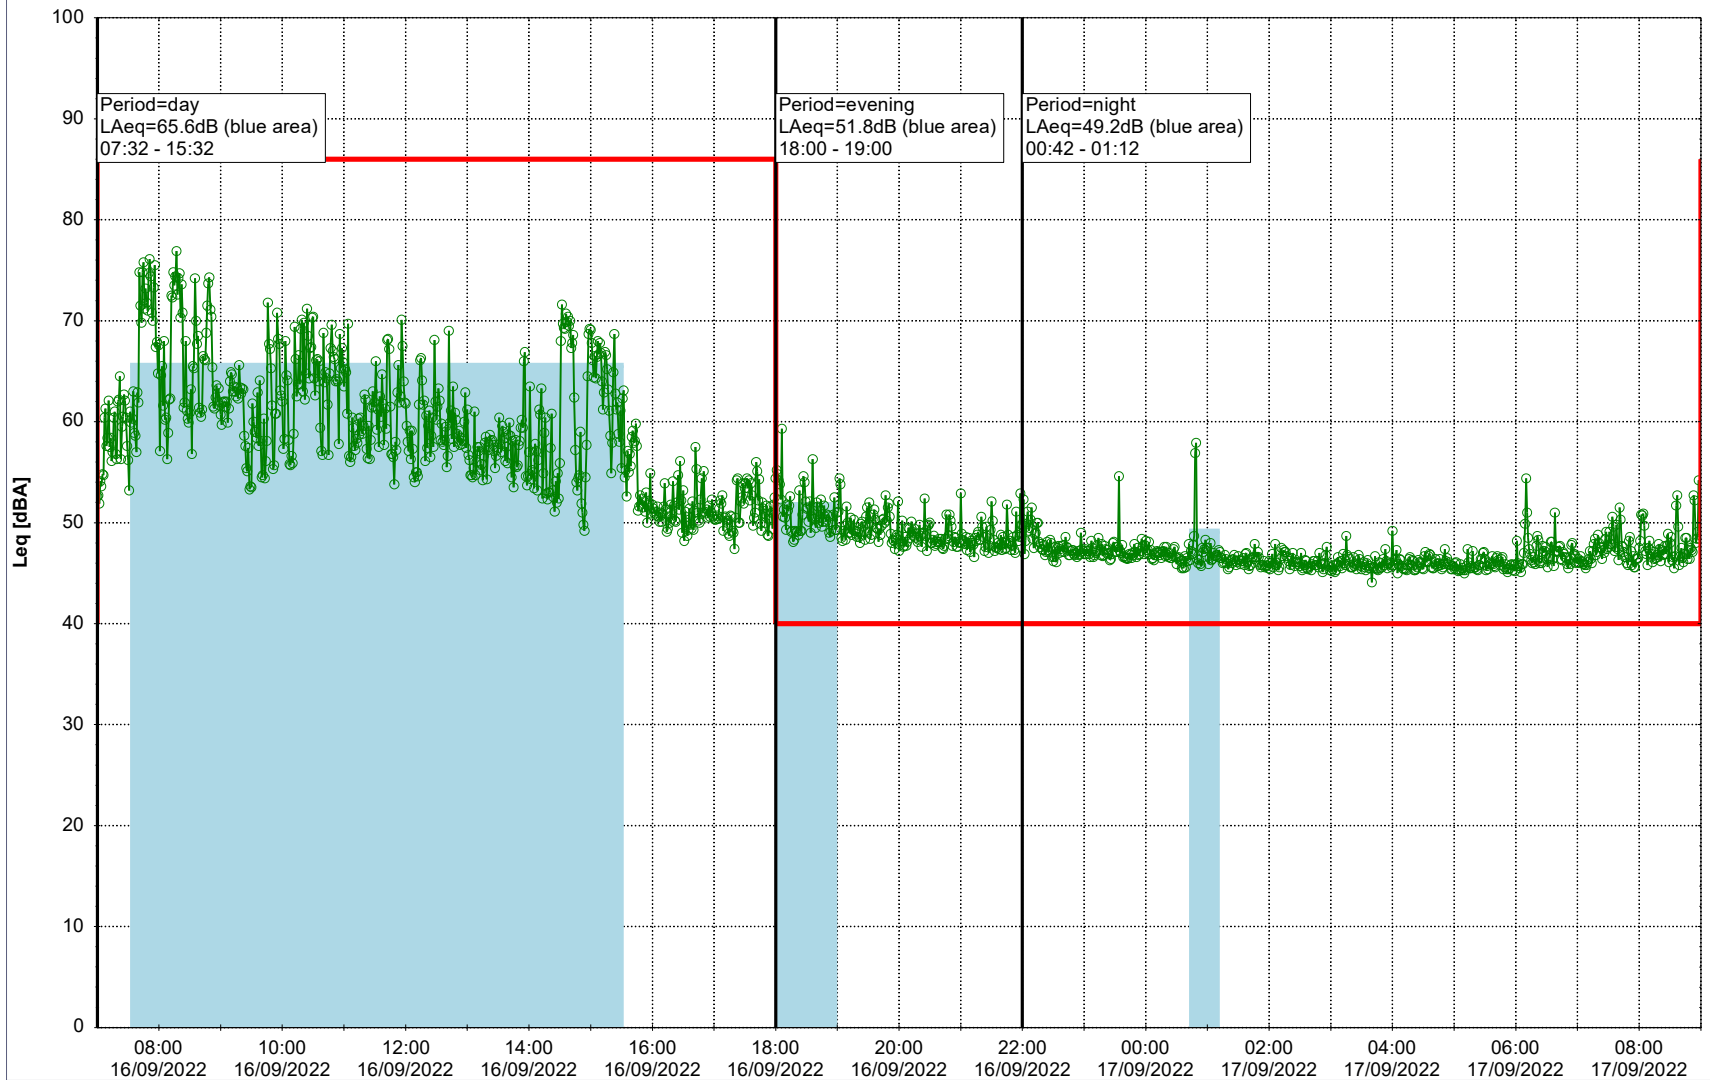

Noise Time Related Diagram

16/09/2022
17/09/2022

○○○○ MOP_NS01