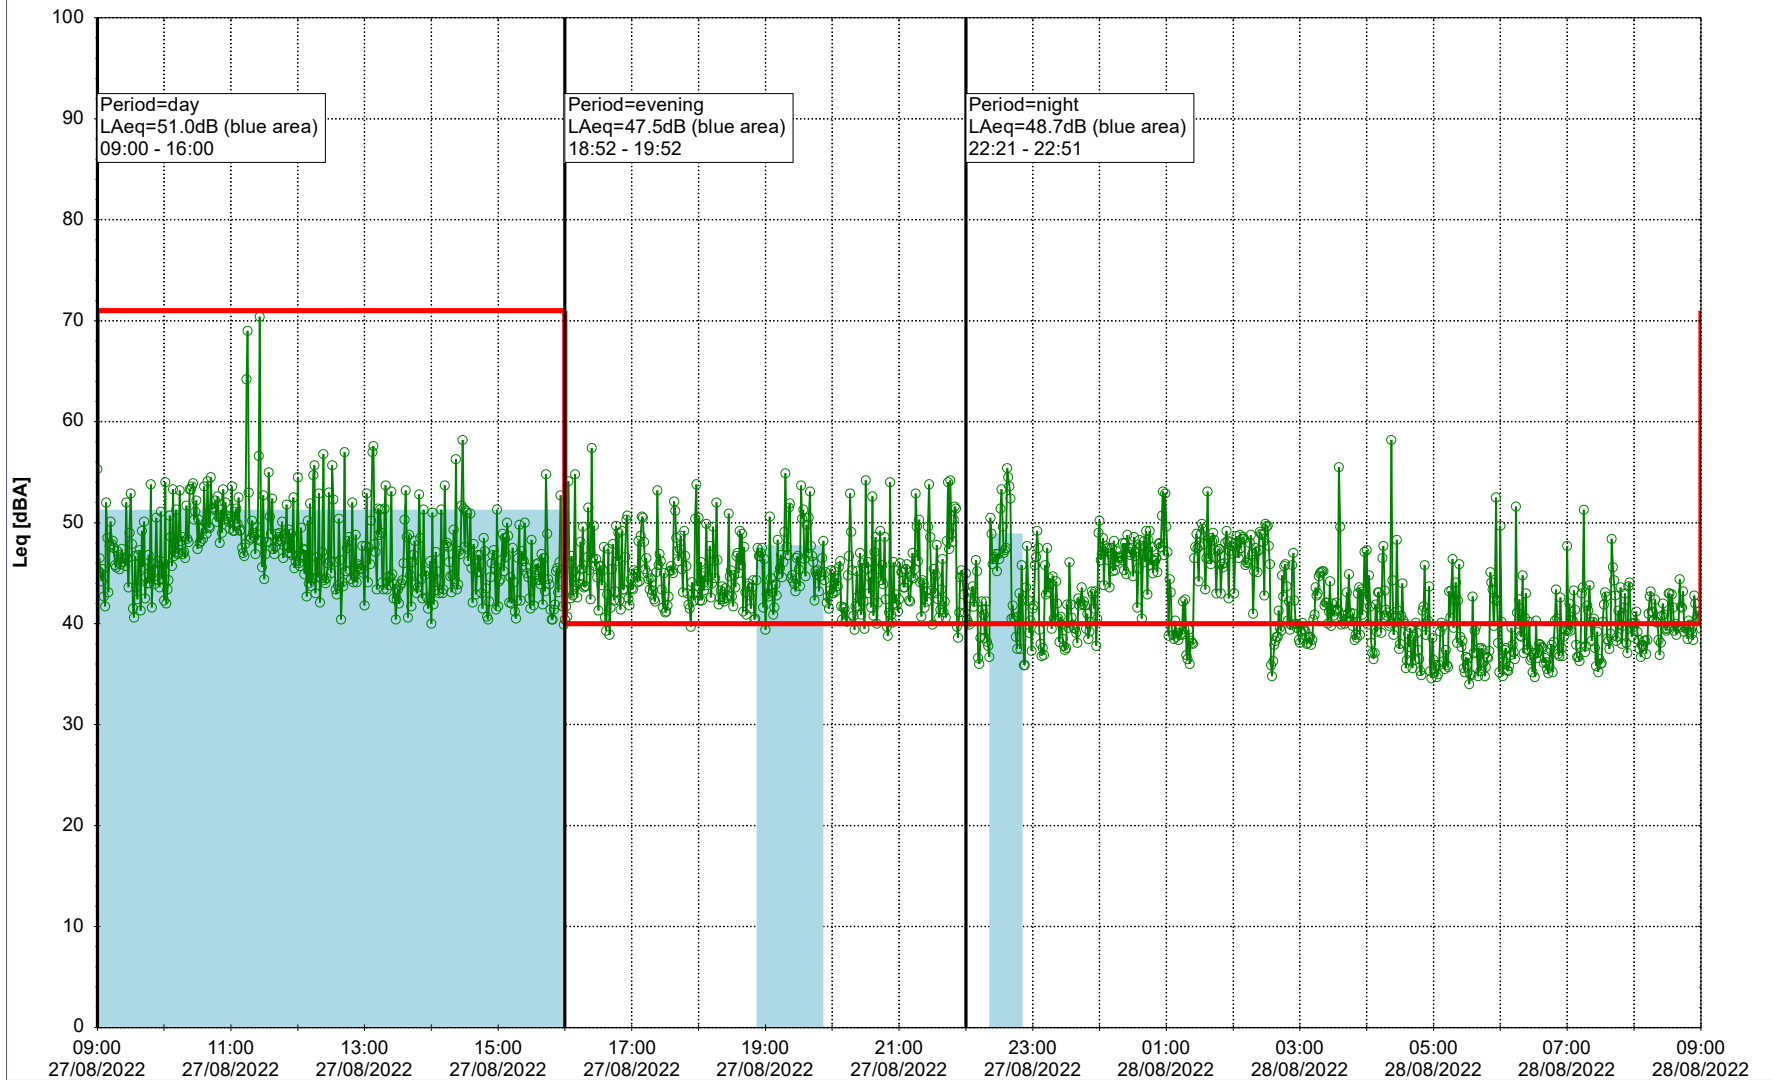

Remarks

...

Project: Kronos Sydhavnen
Construction: Ny Ellebjerg
Location: N-V

Plan View

Remarks

...

Noise Time Related Diagram

26/08/2022
27/08/2022

○ ○ ○ ○ NEL_NS01

Project: Kronos Sydhavnen
Construction: Ny Ellebjerg
Location: N-V

27/08/2022
28/08/2022

Plan View

Remarks

...

Noise Time Related Diagram

○○○ NEL_NS01

Project: Kronos Sydhavnen
Construction: Ny Ellebjerg
Location: N-V

28/08/2022
29/08/2022

Plan View

Remarks

...

Noise Time Related Diagram

○○○ NEL_NS01