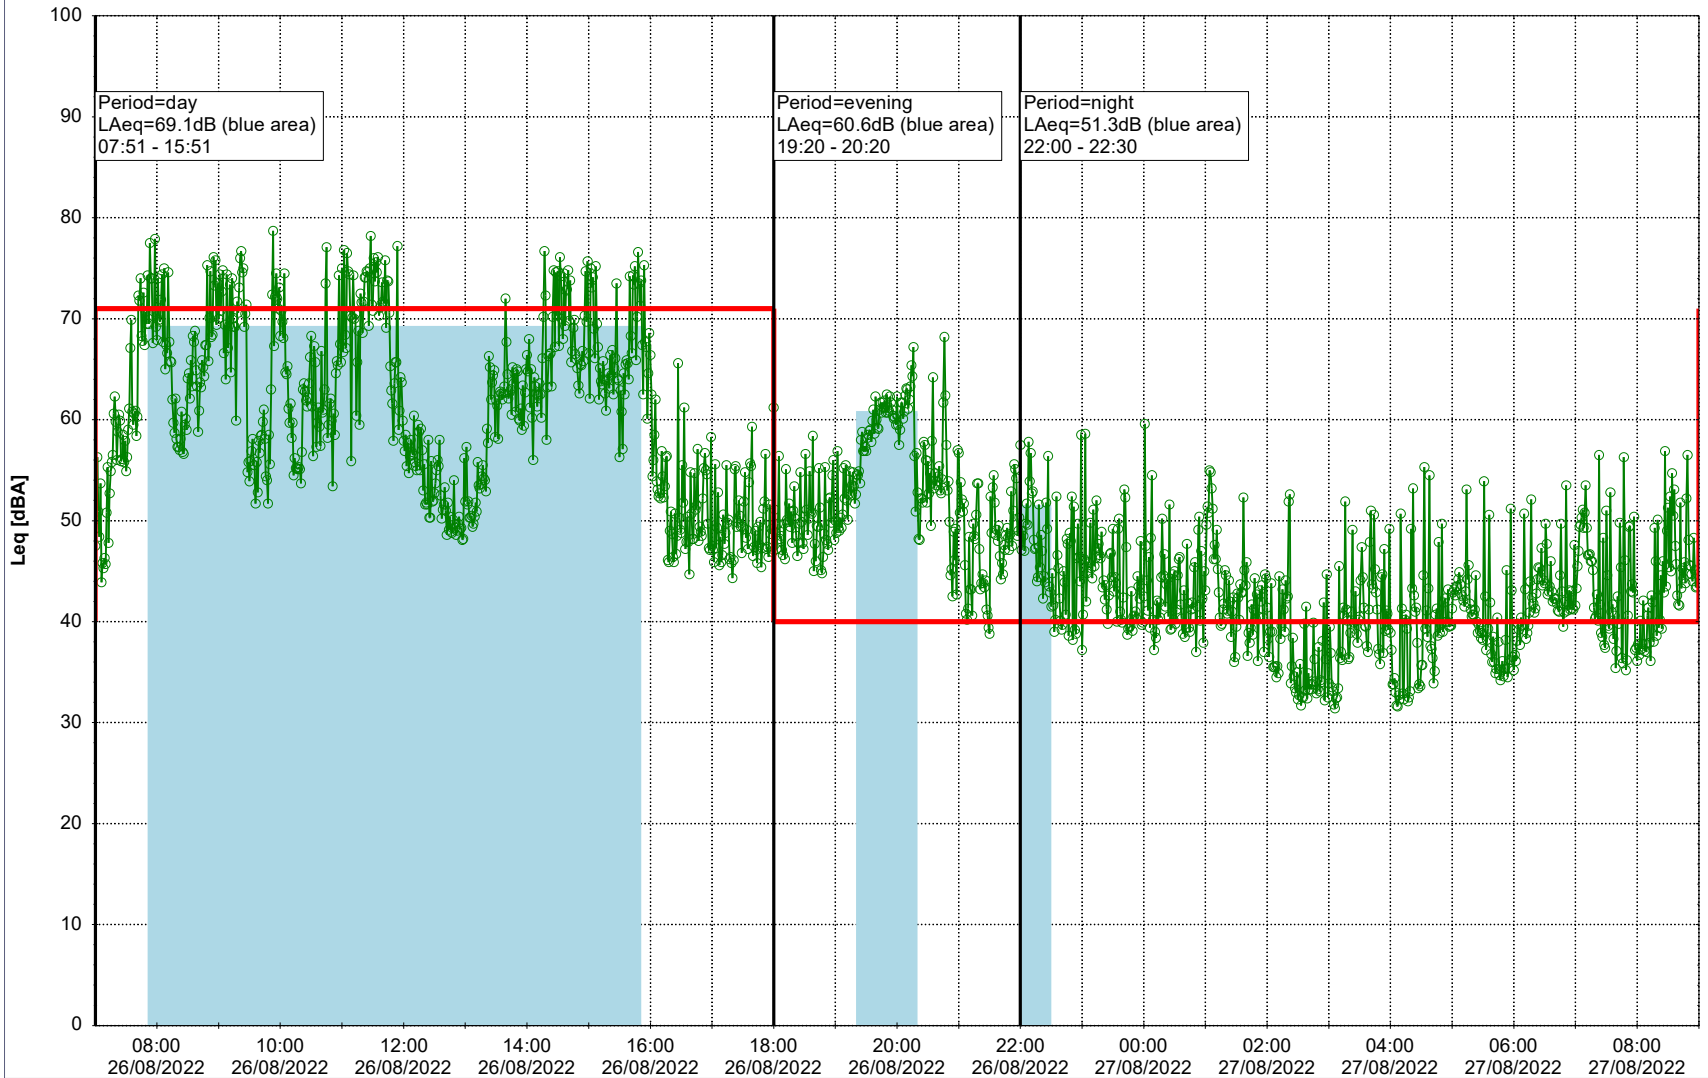

...

Noise Time Related Diagram

24/08/2022
25/08/2022

○○○ NEL_NS01

Project: Kronos Sydhavnen
Construction: Ny Ellebjerg
Location: N-V

25/08/2022
26/08/2022

Noise Time Related Diagram

○○○ NEL_NS01

Remarks

...

Project: Kronos Sydhavnen
Construction: Ny Ellebjerg
Location: N-V

Plan View

Remarks

...

Noise Time Related Diagram

26/08/2022
27/08/2022

○ ○ ○ ○ NEL_NS01

Project: Kronos Sydhavnen
Construction: Ny Ellebjerg
Location: N-V

27/08/2022
28/08/2022

Plan View

Remarks

...

Noise Time Related Diagram

○○○ NEL_NS01

Project: Kronos Sydhavnen
Construction: Ny Ellebjerg
Location: N-V

28/08/2022
29/08/2022

Plan View

Remarks

...

Noise Time Related Diagram

○○○ NEL_NS01