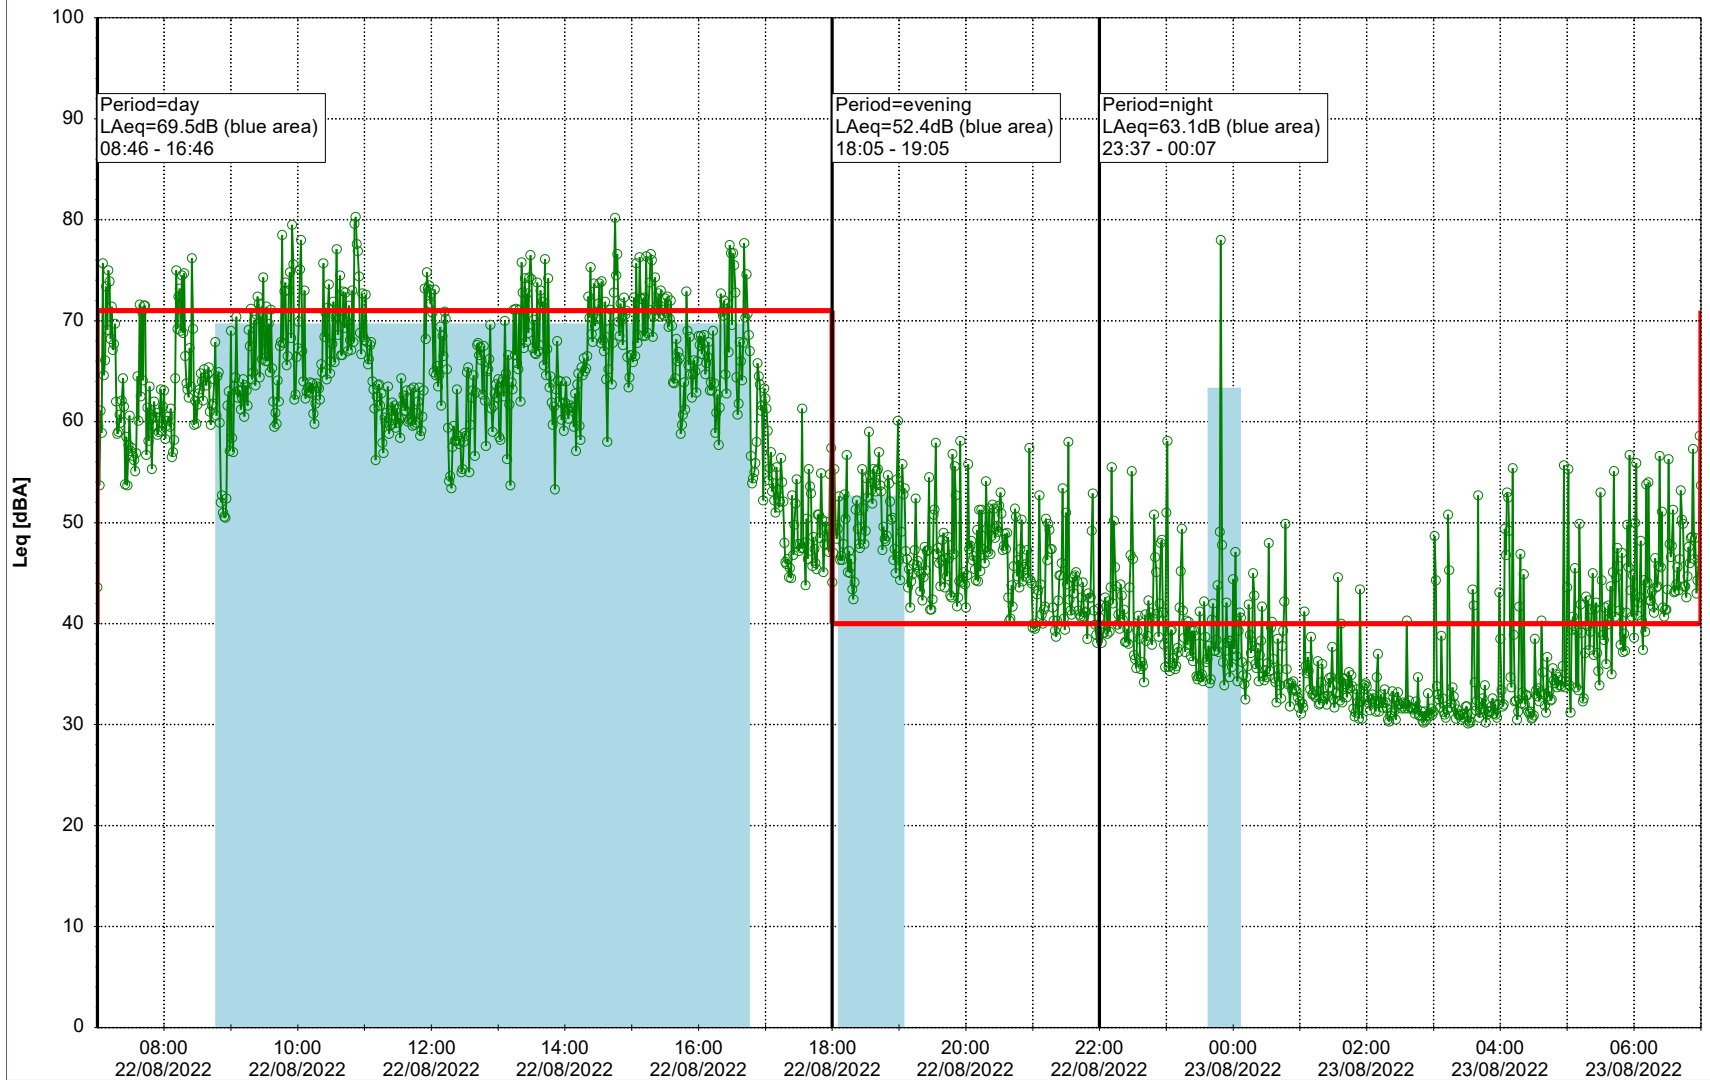

Project: Kronos Sydhavnen
Construction: Ny Ellebjerg
Location: N-V

22/08/2022
23/08/2022

Plan View

Remarks

...

Noise Time Related Diagram

○○○ NEL_NS01

Project: Kronos Sydhavnen
Construction: Ny Ellebjerg
Location: N-V

23/08/2022
24/08/2022

Noise Time Related Diagram

○○○ NEL_NS01

Remarks

...

Project: Kronos Sydhavnen
Construction: Ny Ellebjerg
Location: N-V

Plan View

Remarks

Remarks

...

Project: Kronos Sydhavnen
Construction: Ny Ellebjerg
Location: N-V

Plan View

Remarks

...

Noise Time Related Diagram

26/08/2022
27/08/2022

Project: Kronos Sydhavnen
Construction: Ny Ellebjerg
Location: N-V

28/08/2022
29/08/2022

Plan View

Remarks

...

Noise Time Related Diagram

○○○ NEL_NS01