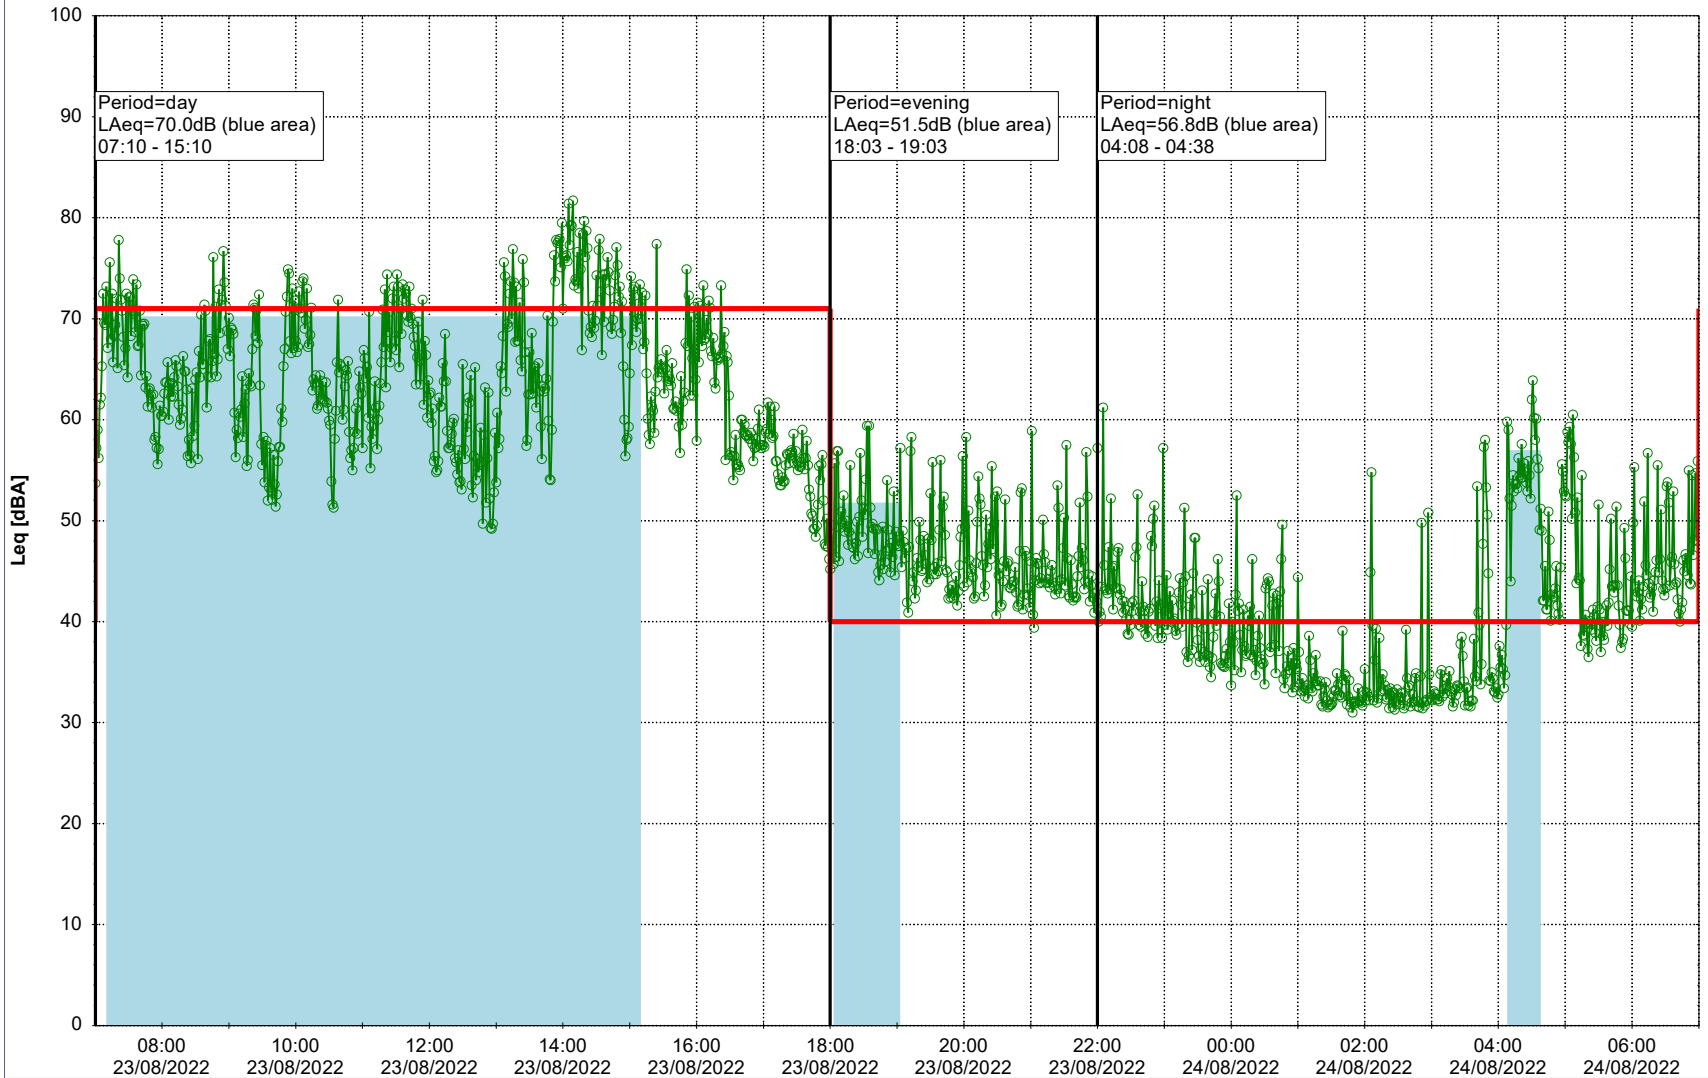

23/08/2022
24/08/2022

Noise Time Related Diagram

○○○ NEL_NS01

Remarks

...

Project: Kronos Sydhavnen
Construction: Ny Ellebjerg
Location: N-V

Plan View

Remarks

...

Noise Time Related Diagram

24/08/2022
25/08/2022

○○○ NEL_NS01

Project: Kronos Sydhavnen
Construction: Ny Ellebjerg
Location: N-V

25/08/2022
26/08/2022

Noise Time Related Diagram

○○○ NEL_NS01

Remarks

...

Project: Kronos Sydhavnen
Construction: Ny Ellebjerg
Location: N-V

Plan View

Remarks

...

Noise Time Related Diagram

26/08/2022
27/08/2022

Project: Kronos Sydhavnen
Construction: Ny Ellebjerg
Location: N-V

28/08/2022
29/08/2022

Plan View

Remarks

...

Noise Time Related Diagram

○○○ NEL_NS01