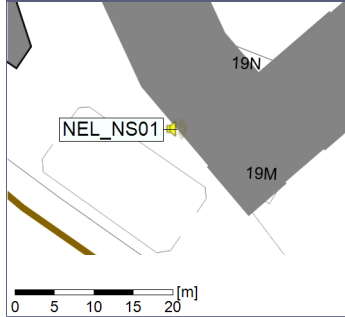

Project: Kronos Sydhavnen
Construction: Ny Ellebjerg
Location: N-V

28/08/2022
29/08/2022

Plan View