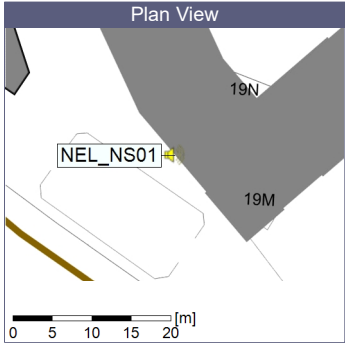

...

Noise Time Related Diagram

24/08/2022
25/08/2022

○○○ NEL_NS01

Project: Kronos Sydhavnen
Construction: Ny Ellebjerg
Location: N-V

25/08/2022
26/08/2022

Noise Time Related Diagram

○○○ NEL_NS01