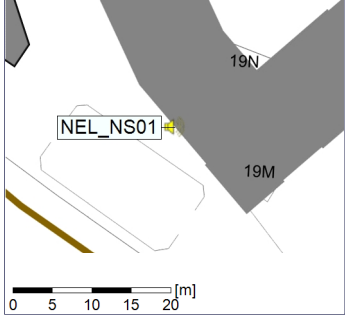

Remarks

...

Project: Kronos Sydhavnen
Construction: Ny Ellebjerg
Location: N-V

Plan View

Remarks

...

Noise Time Related Diagram

26/08/2022
27/08/2022