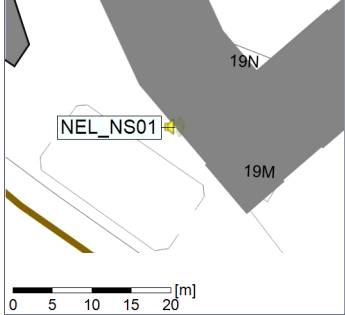

Project: Kronos Sydhavnen
Construction: Ny Ellebjerg
Location: N-V

22/08/2022
23/08/2022

Plan View

Remarks

...

Noise Time Related Diagram

○○○ NEL_NS01

Project: Kronos Sydhavnen
Construction: Ny Ellebjerg
Location: N-V

23/08/2022
24/08/2022

Noise Time Related Diagram

○○○ NEL_NS01

Remarks

...

Project: Kronos Sydhavnen
Construction: Ny Ellebjerg
Location: N-V

Plan View

Remarks

Project: Kronos Sydhavnen
Construction: Ny Ellebjerg
Location: N-V

28/08/2022
29/08/2022

Plan View

Remarks

...

Noise Time Related Diagram

○○○ NEL_NS01