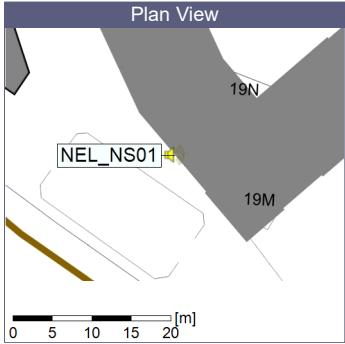

Project: Kronos Sydhavnen
Construction: Ny Ellebjerg
Location: N-V

23/08/2022
24/08/2022

Noise Time Related Diagram

○○○ NEL_NS01

Remarks

...