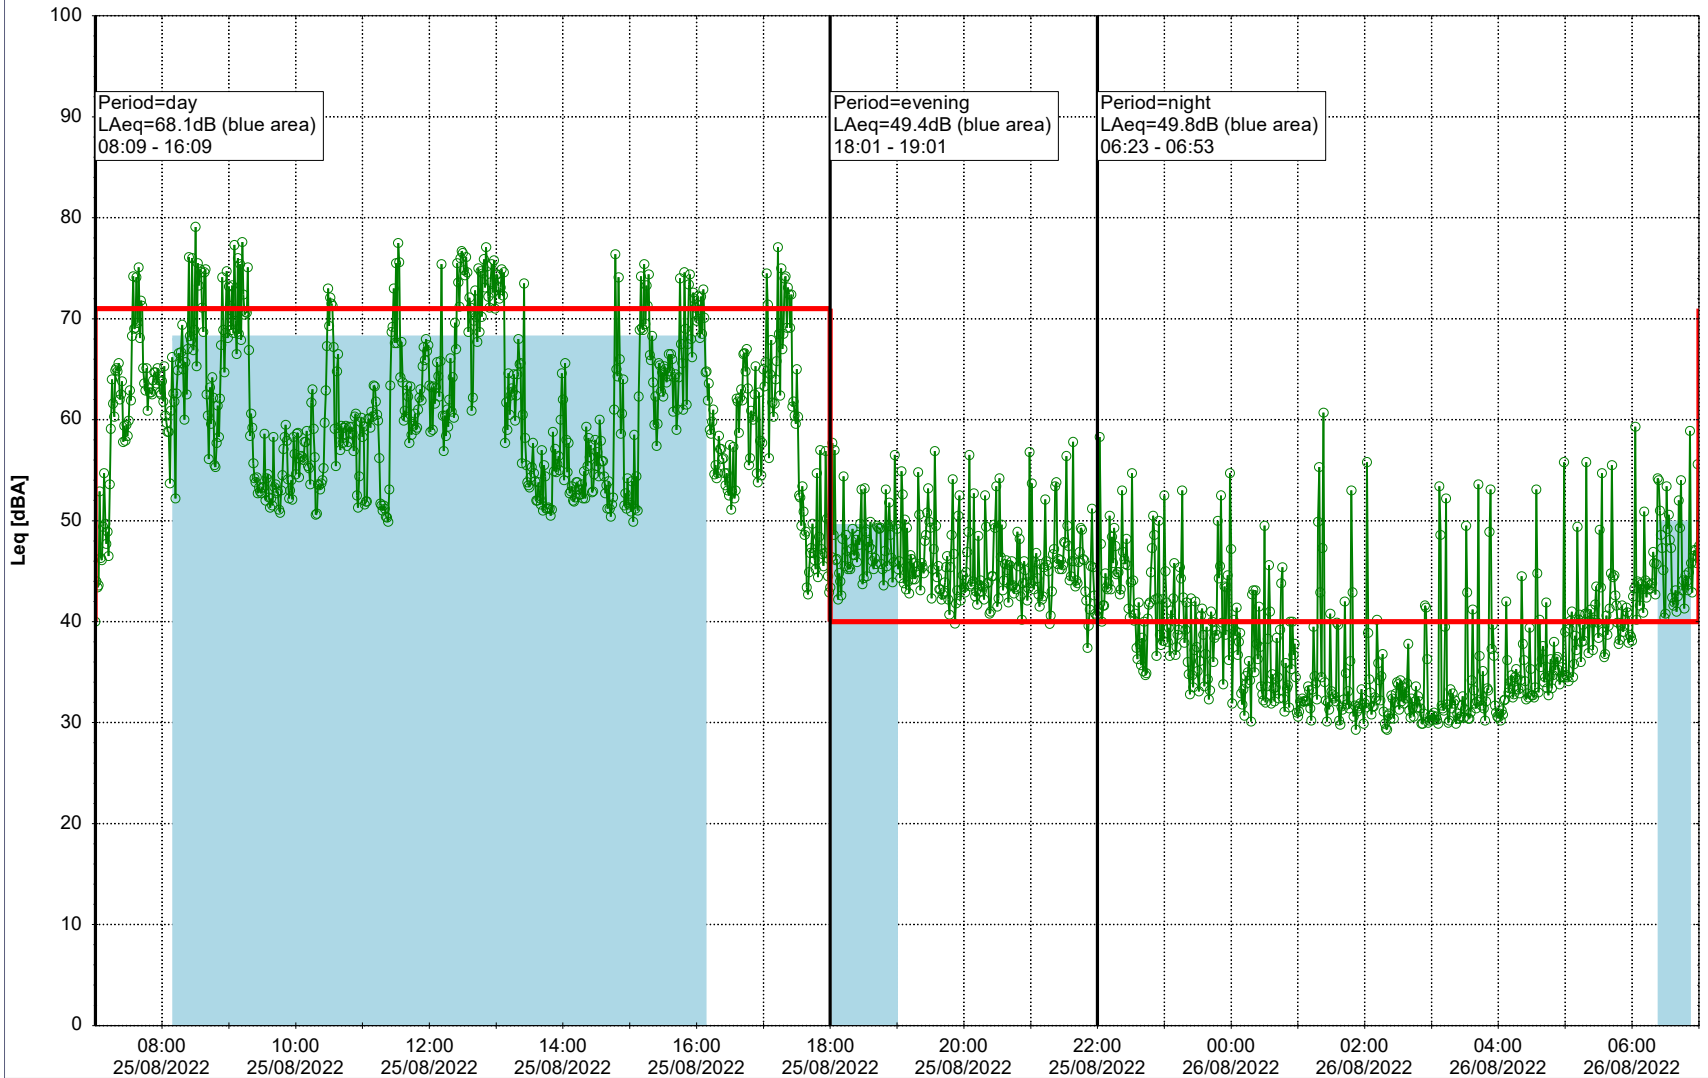

...

Noise Time Related Diagram

24/08/2022
25/08/2022

○○○ NEL_NS01

Project: Kronos Sydhavnen
Construction: Ny Ellebjerg
Location: N-V

25/08/2022
26/08/2022

Noise Time Related Diagram

○○○ NEL_NS01

Remarks

...

Project: Kronos Sydhavnen
Construction: Ny Ellebjerg
Location: N-V

Plan View

Remarks

...

Noise Time Related Diagram

26/08/2022
27/08/2022

○ ○ ○ ○ NEL_NS01

Project: Kronos Sydhavnen
Construction: Ny Ellebjerg
Location: N-V

27/08/2022
28/08/2022

Plan View

Remarks

...

Noise Time Related Diagram

○○○ NEL_NS01

Project: Kronos Sydhavnen
Construction: Ny Ellebjerg
Location: N-V

28/08/2022
29/08/2022

Plan View

Remarks

...

Noise Time Related Diagram

○○○ NEL_NS01