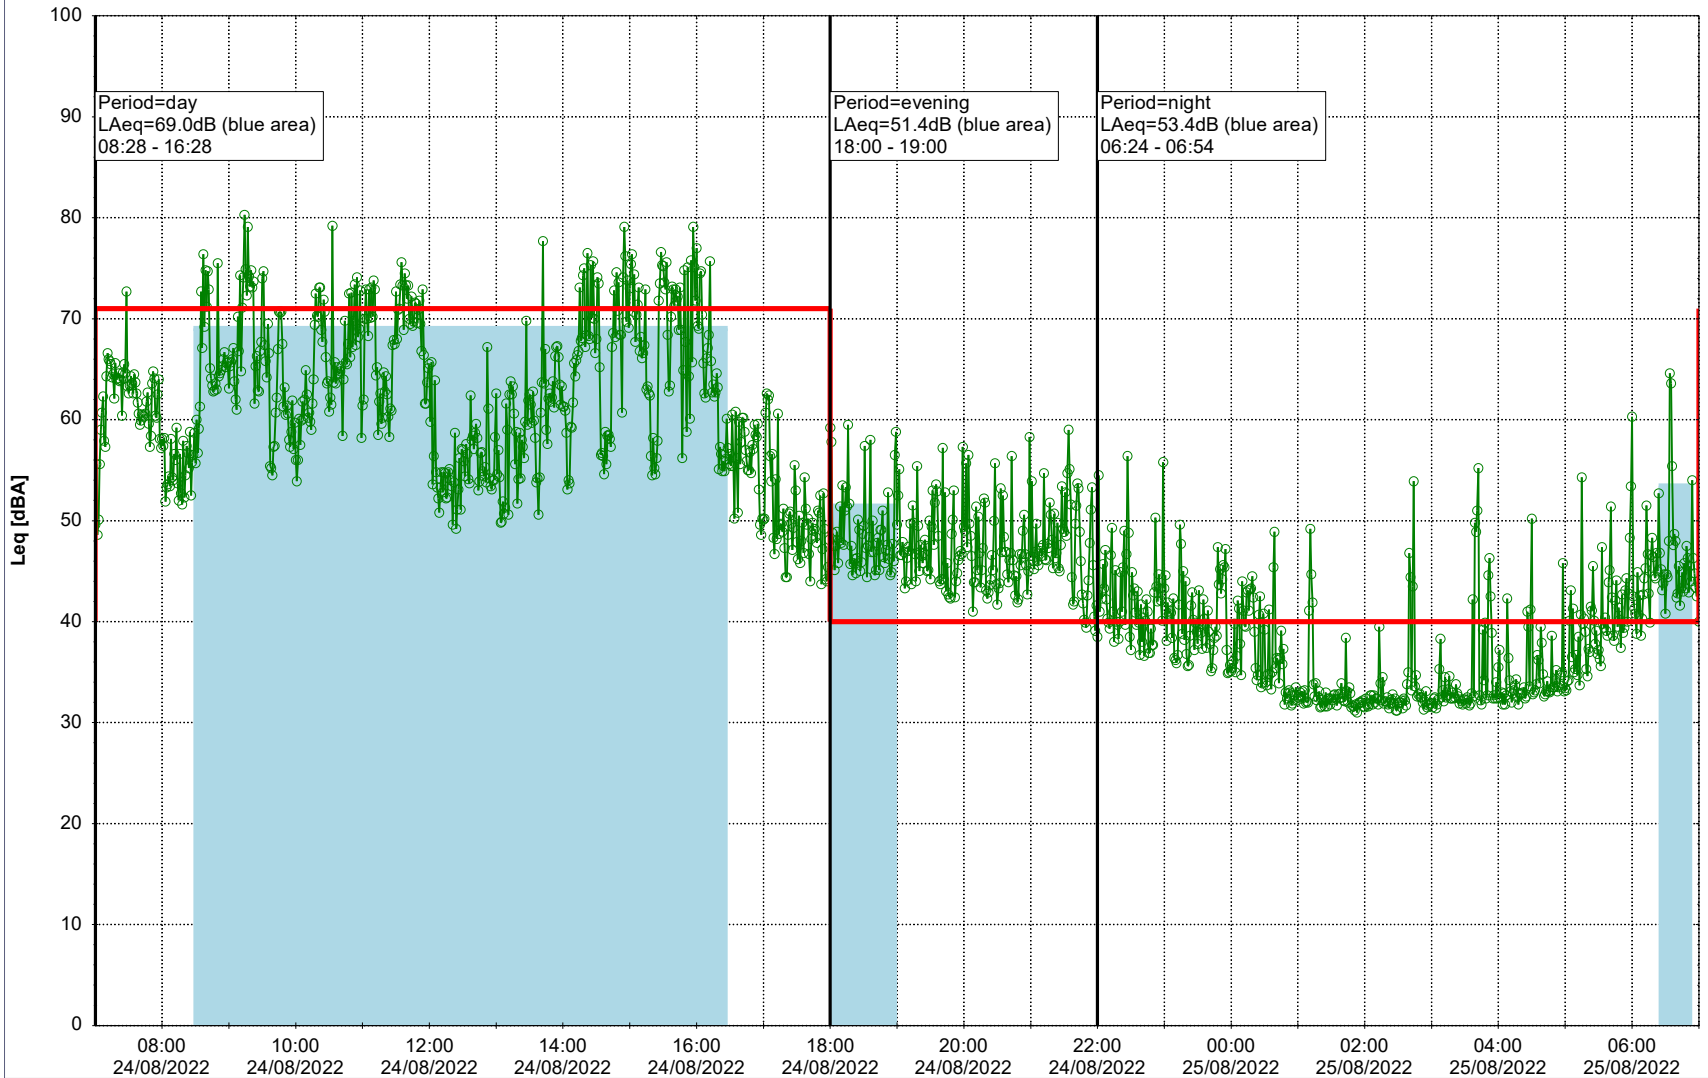

23/08/2022
24/08/2022

Noise Time Related Diagram

○○○ NEL_NS01

Remarks

...

Project: Kronos Sydhavnen
Construction: Ny Ellebjerg
Location: N-V

Plan View

Remarks

...

Noise Time Related Diagram

24/08/2022
25/08/2022

○○○ NEL_NS01

Project: Kronos Sydhavnen
Construction: Ny Ellebjerg
Location: N-V

25/08/2022
26/08/2022

Noise Time Related Diagram

○○○ NEL_NS01

Remarks

...

Project: Kronos Sydhavnen
Construction: Ny Ellebjerg
Location: N-V

Plan View

Remarks

...

Noise Time Related Diagram

26/08/2022
27/08/2022

Project: Kronos Sydhavnen
Construction: Ny Ellebjerg
Location: N-V

28/08/2022
29/08/2022

Plan View

Remarks

...

Noise Time Related Diagram

○○○ NEL_NS01