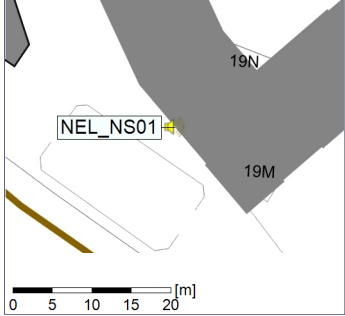

23/08/2022
24/08/2022

Noise Time Related Diagram

○○○ NEL_NS01

Remarks

...

Project: Kronos Sydhavnen
Construction: Ny Ellebjerg
Location: N-V

Plan View

Remarks

Project: Kronos Sydhavnen
Construction: Ny Ellebjerg
Location: N-V

28/08/2022
29/08/2022

Plan View

Remarks

...

Noise Time Related Diagram

○○○ NEL_NS01