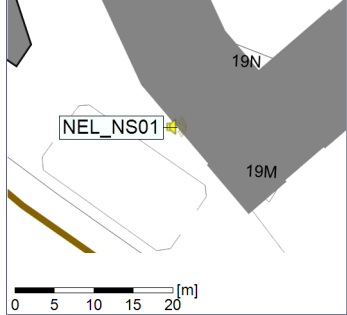

○ ○ ○ ○ NEL_NS01

Project: Kronos Sydhavnen
Construction: Ny Ellebjerg
Location: N-V

27/08/2022
28/08/2022

Plan View

Remarks

...

Noise Time Related Diagram

○○○ NEL_NS01