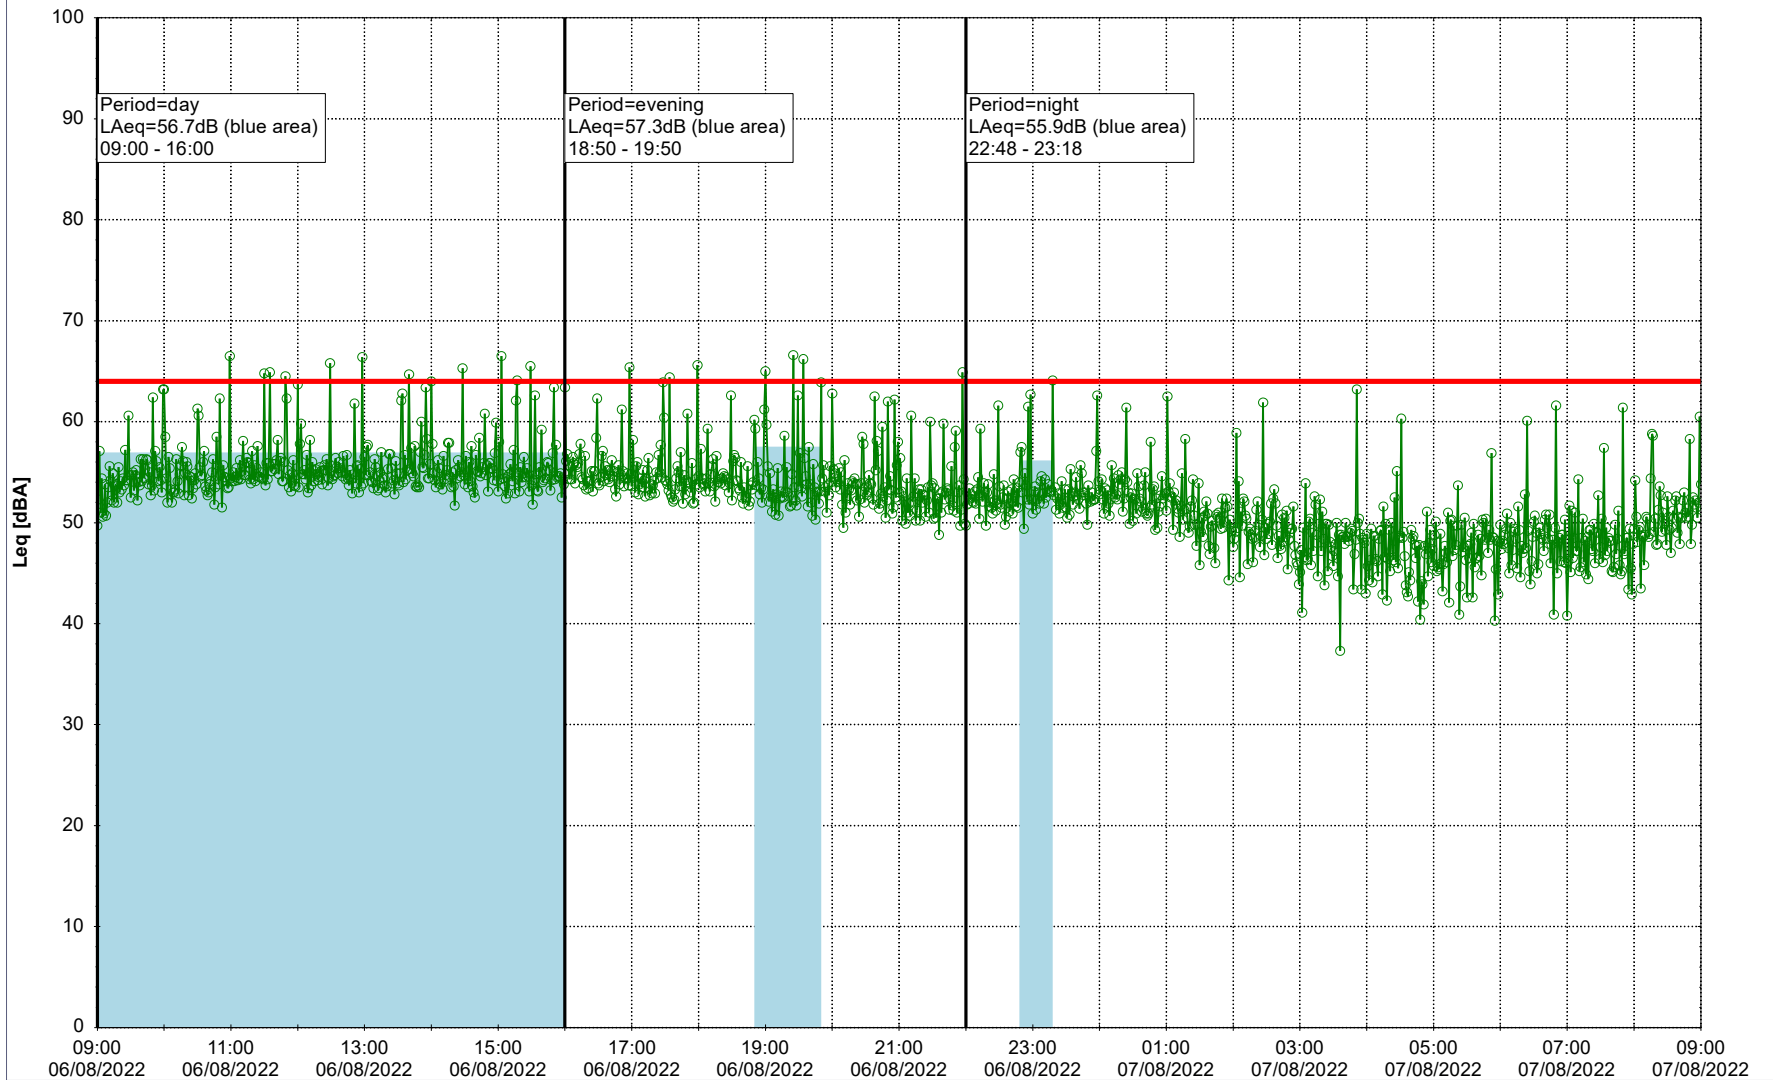

...

Noise Time Related Diagram

○○○ GAB_NS01

Project: Kronos Sydhavnen
Construction: Gåsebæk
Location: N-V

Plan View

Remarks

...

Noise Time Related Diagram

05/08/2022
06/08/2022

○○○ GAB_NS01

Project: Kronos Sydhavnen
Construction: Gåsebæk
Location: N-V

Plan View

Remarks

...

Noise Time Related Diagram

06/08/2022
07/08/2022

○○○ GAB_NS01

Project: Kronos Sydhavnen
Construction: Gåsebæk
Location: N-V

07/08/2022
08/08/2022

Plan View

Remarks

...

Noise Time Related Diagram

○○○ GAB_NS01