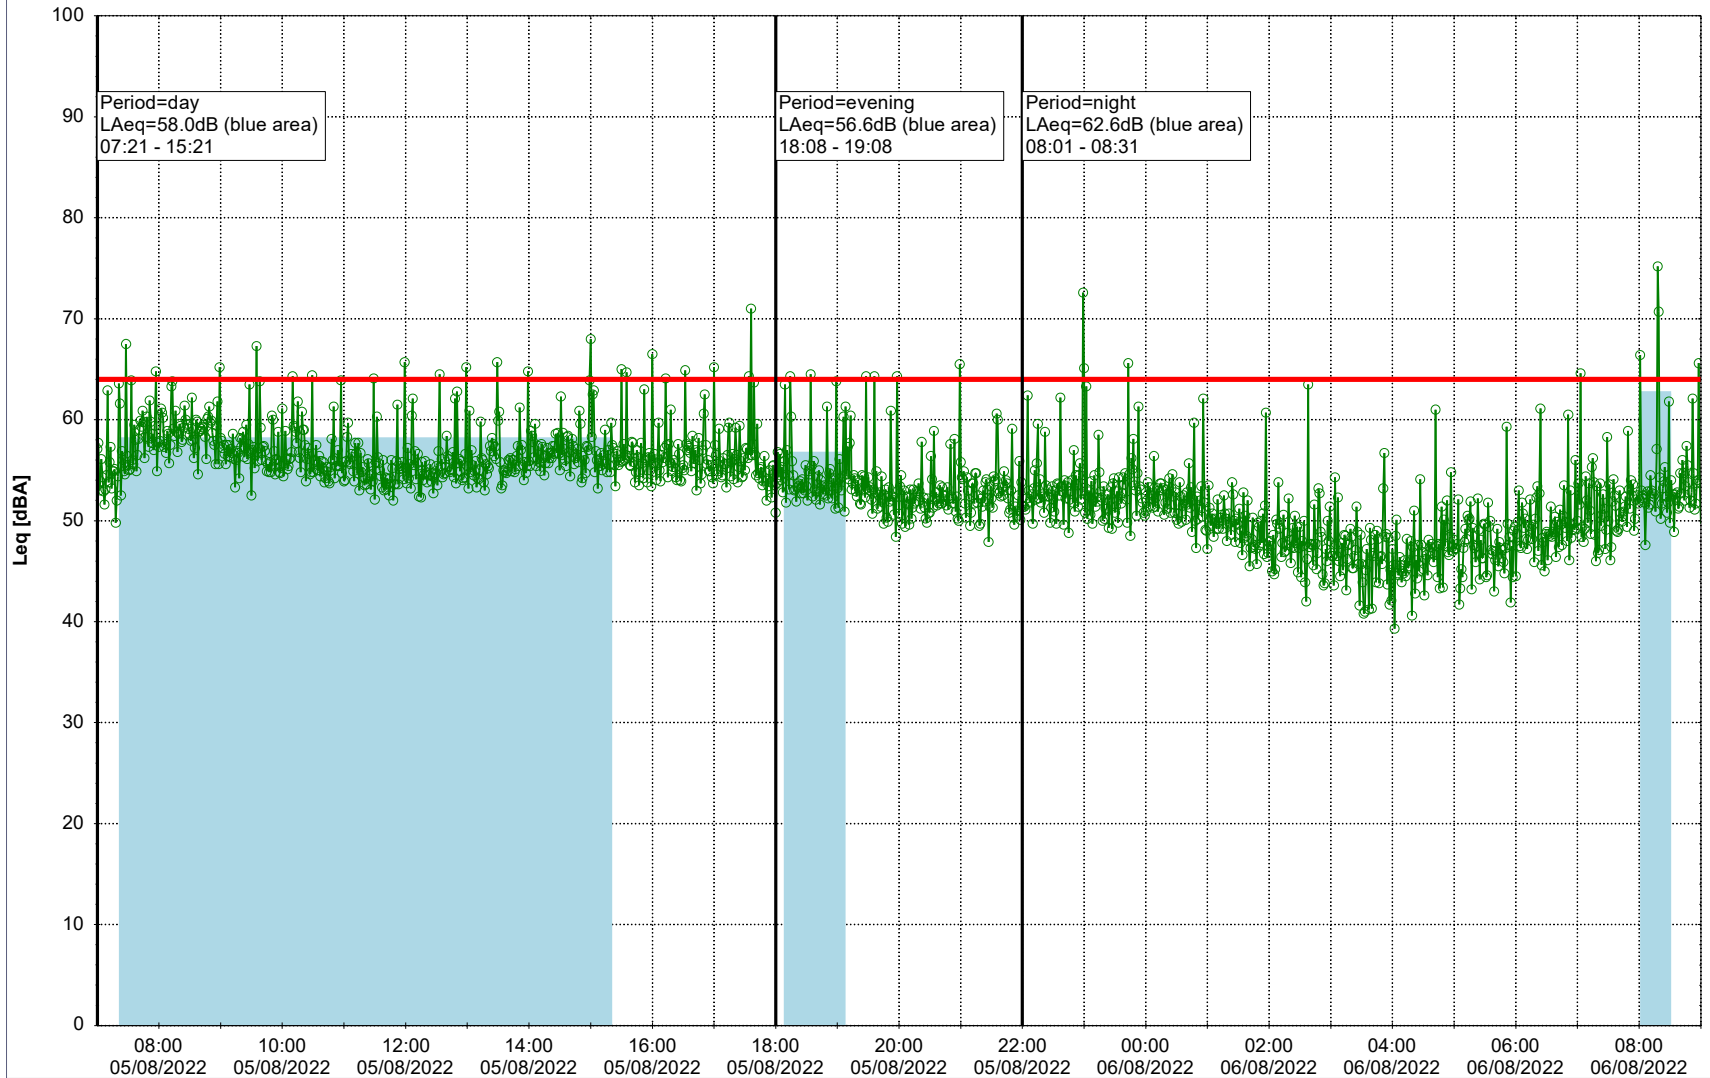

...

Noise Time Related Diagram

○○○ GAB_NS01

Project: Kronos Sydhavnen
Construction: Gåsebæk
Location: N-V

Plan View

Remarks

...

Noise Time Related Diagram

05/08/2022
06/08/2022

○○○ GAB_NS01

Project: Kronos Sydhavnen
Construction: Gåsebæk
Location: N-V

Plan View

Remarks

...

Noise Time Related Diagram

06/08/2022
07/08/2022

○○○ GAB_NS01

Project: Kronos Sydhavnen
Construction: Gåsebæk
Location: N-V

07/08/2022
08/08/2022

Plan View

Remarks

...

Noise Time Related Diagram

○○○ GAB_NS01