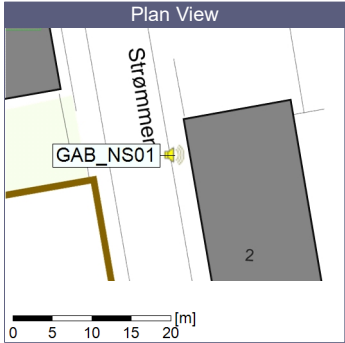

Plan View

Remarks

...

Noise Time Related Diagram

○○○ GAB_NS01

Project: Kronos Sydhavnen
Construction: Gåsebæk
Location: N-V

04/08/2022
05/08/2022

Remarks