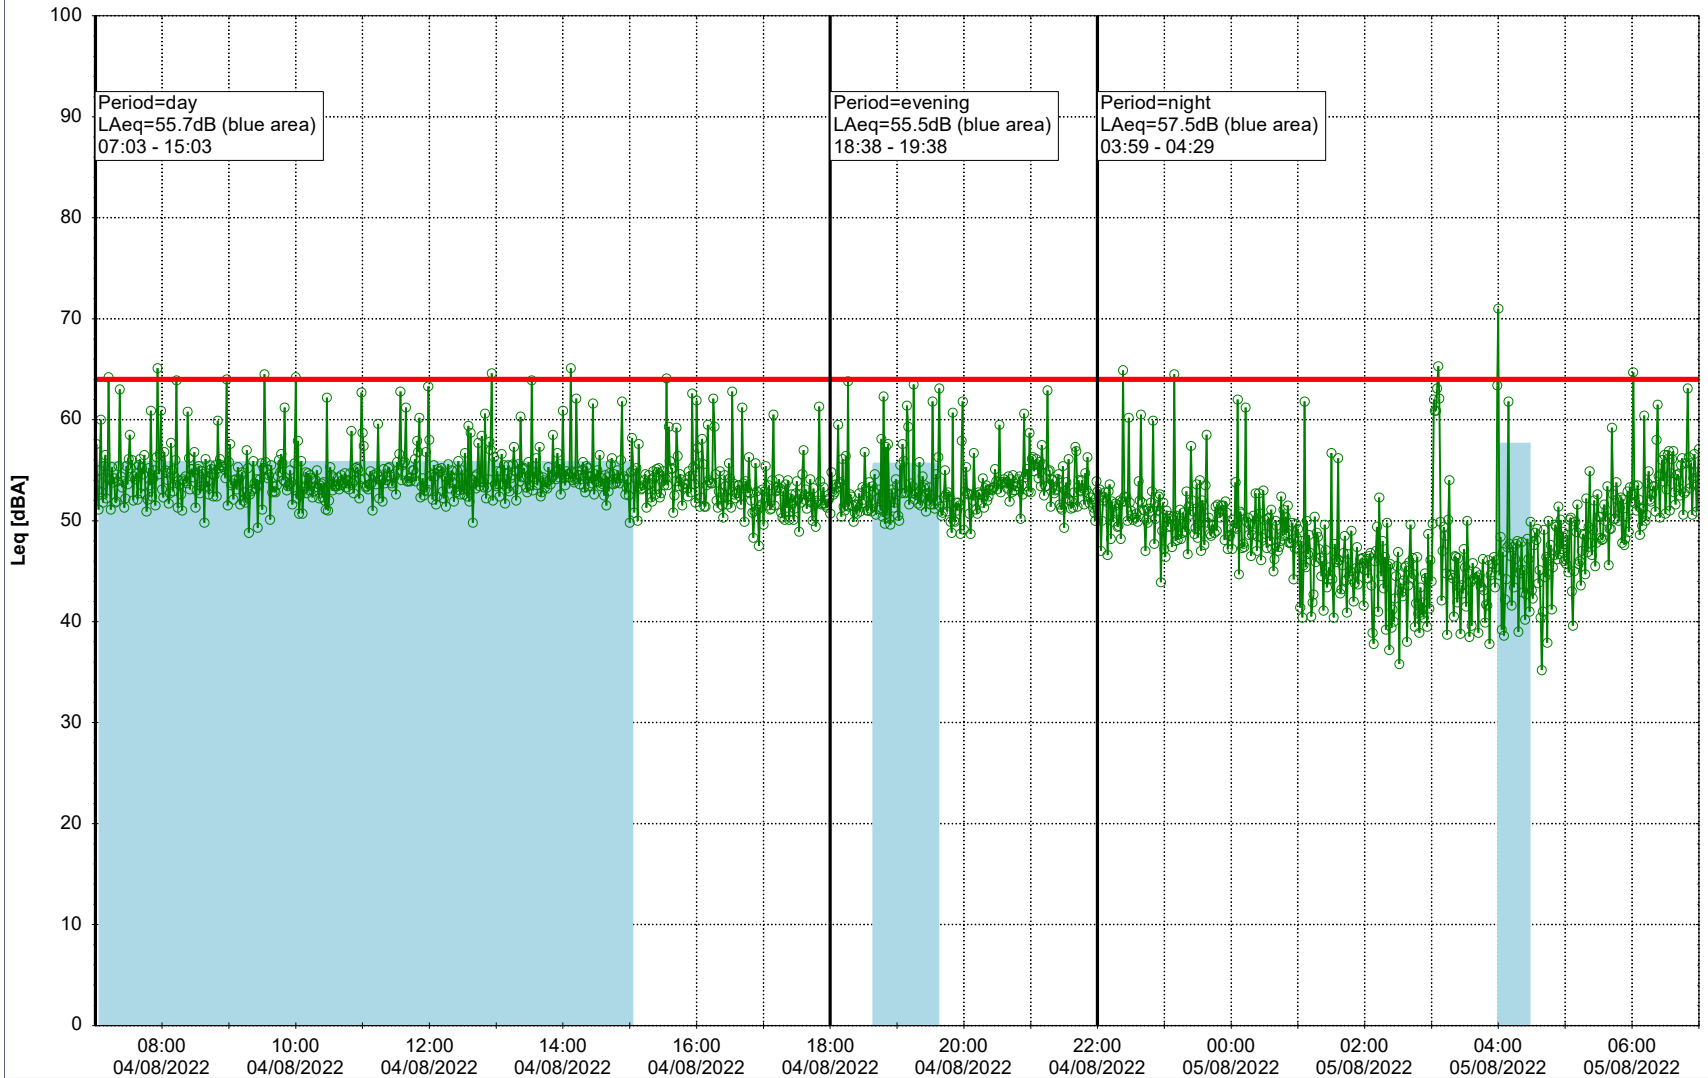

Plan View

Remarks

...

Noise Time Related Diagram

○○○ GAB_NS01

Project: Kronos Sydhavnen
Construction: Gåsebæk
Location: N-V

04/08/2022
05/08/2022

Remarks

...

Noise Time Related Diagram

○○○ GAB_NS01

Project: Kronos Sydhavnen
Construction: Gåsebæk
Location: N-V

Plan View

Remarks

...

Noise Time Related Diagram

05/08/2022
06/08/2022

○○○ GAB_NS01

Project: Kronos Sydhavnen
Construction: Gåsebæk
Location: N-V

Plan View

Remarks

...

Noise Time Related Diagram

06/08/2022
07/08/2022

○○○ GAB_NS01

Project: Kronos Sydhavnen
Construction: Gåsebæk
Location: N-V

07/08/2022
08/08/2022

Plan View

Remarks

...

Noise Time Related Diagram

○○○ GAB_NS01