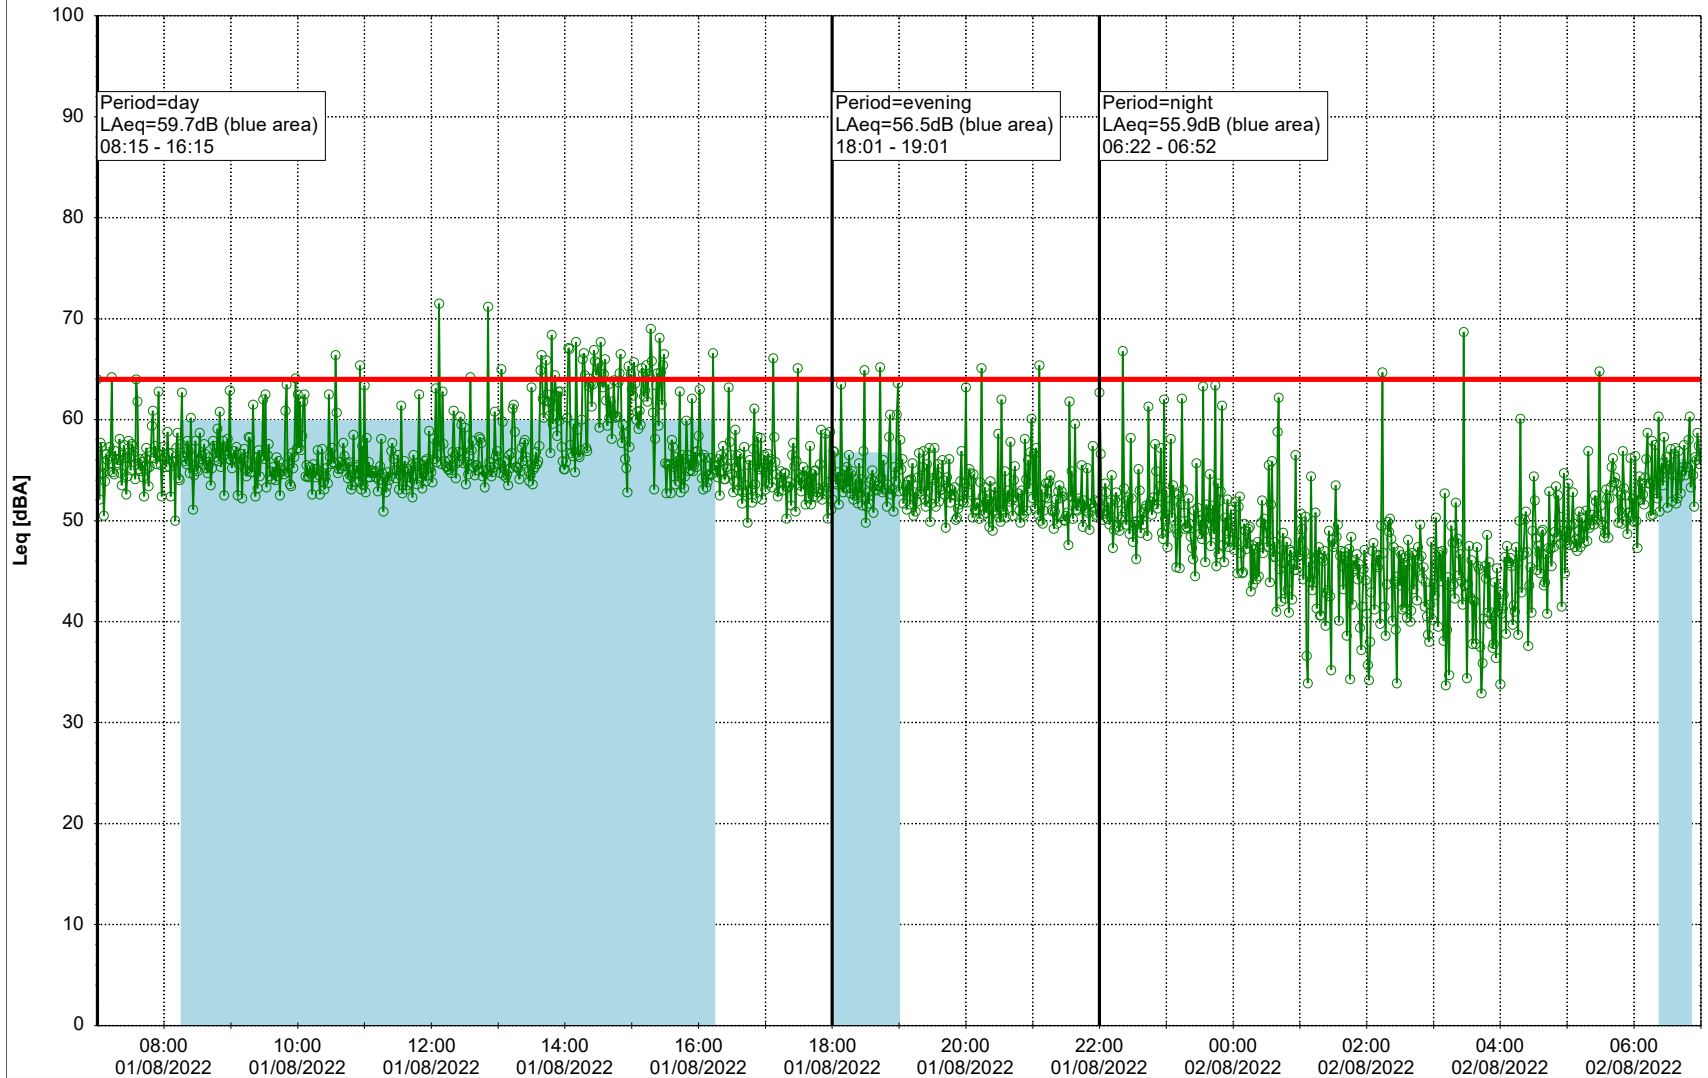

Project: Kronos Sydhavnen
Construction: Gåsebæk
Location: N-V

01/08/2022
02/08/2022

Plan View

Remarks

...

Noise Time Related Diagram

○○○ GAB_NS01

Project: Kronos Sydhavnen
Construction: Gåsebæk
Location: N-V

Plan View

Remarks

...

Noise Time Related Diagram

02/08/2022
03/08/2022

○○○ GAB_NS01

Project: Kronos Sydhavnen
Construction: Gåsebæk
Location: N-V

03/08/2022
04/08/2022

...

Noise Time Related Diagram

○○○ GAB_NS01

Project: Kronos Sydhavnen
Construction: Gåsebæk
Location: N-V

Plan View

Remarks

...

Noise Time Related Diagram

○○○ GAB_NS01

Project: Kronos Sydhavnen
Construction: Gåsebæk
Location: N-V

07/08/2022
08/08/2022

Plan View

Remarks

...

Noise Time Related Diagram

○○○ GAB_NS01