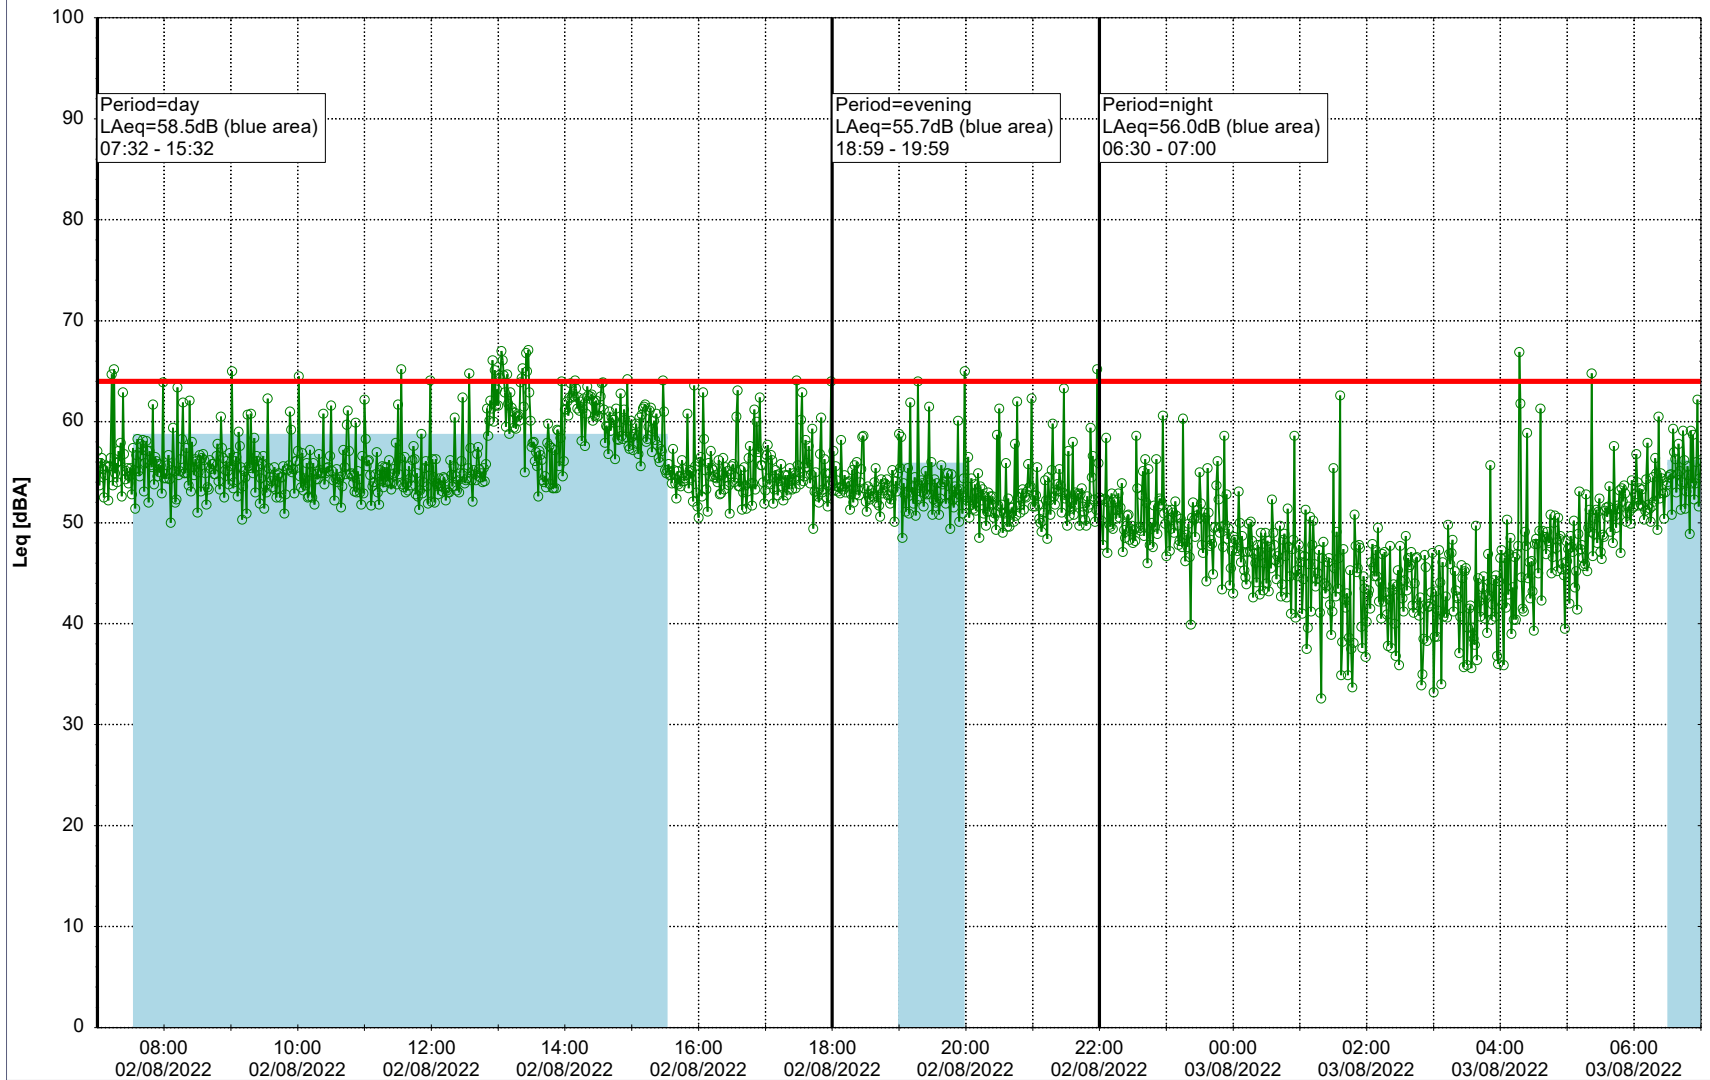

Plan View

Remarks

...

Noise Time Related Diagram

02/08/2022
03/08/2022

○○○ GAB_NS01

Project: Kronos Sydhavnen
Construction: Gåsebæk
Location: N-V

03/08/2022
04/08/2022

Plan View

Remarks

...

Noise Time Related Diagram

○○○ GAB_NS01

Project: Kronos Sydhavnen
Construction: Gåsebæk
Location: N-V

04/08/2022
05/08/2022

Remarks

...

Noise Time Related Diagram

○○○ GAB_NS01

Project: Kronos Sydhavnen
Construction: Gåsebæk
Location: N-V

Plan View

Remarks

...

Noise Time Related Diagram

○○○ GAB_NS01

Project: Kronos Sydhavnen
Construction: Gåsebæk
Location: N-V

07/08/2022
08/08/2022

Plan View

Remarks

...

Noise Time Related Diagram

○○○ GAB_NS01