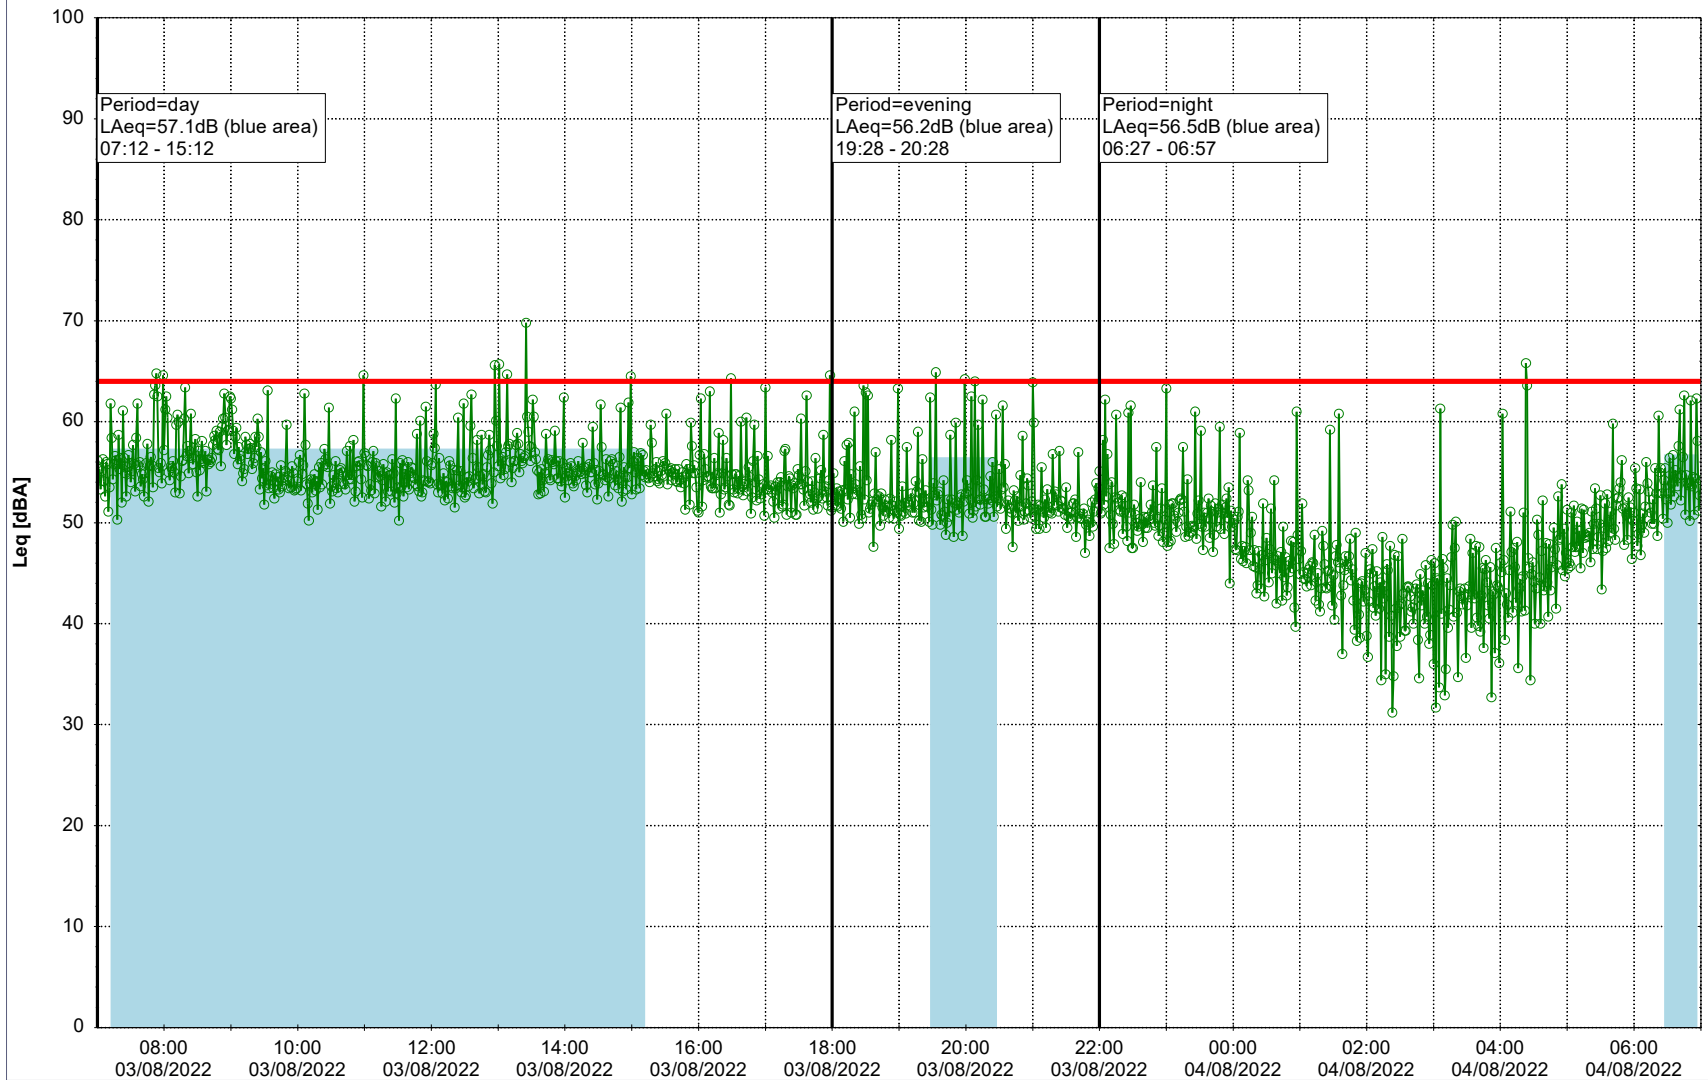

Plan View

Remarks

...

Noise Time Related Diagram

○○○ GAB_NS01

Project: Kronos Sydhavnen
Construction: Gåsebæk
Location: N-V

04/08/2022
05/08/2022

Remarks

...

Noise Time Related Diagram

○○○ GAB_NS01

Project: Kronos Sydhavnen
Construction: Gåsebæk
Location: N-V

Plan View

Remarks

...

Noise Time Related Diagram

05/08/2022
06/08/2022

○○○ GAB_NS01

Project: Kronos Sydhavnen
Construction: Gåsebæk
Location: N-V

Plan View

Remarks

...

Noise Time Related Diagram

06/08/2022
07/08/2022

○○○ GAB_NS01

Project: Kronos Sydhavnen
Construction: Gåsebæk
Location: N-V

07/08/2022
08/08/2022

Plan View

Remarks

...

Noise Time Related Diagram

○○○ GAB_NS01