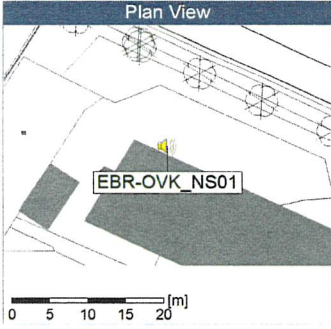

9/19/2019
9/20/2019

Noise Time Related Diagram

EBR-OVK_NS01

Project: Kronos Sydhavnen
Construction: Enghave Brygge
Location: N-V

9/20/2019
9/21/2019

Noise Time Related Diagram

Remarks

...