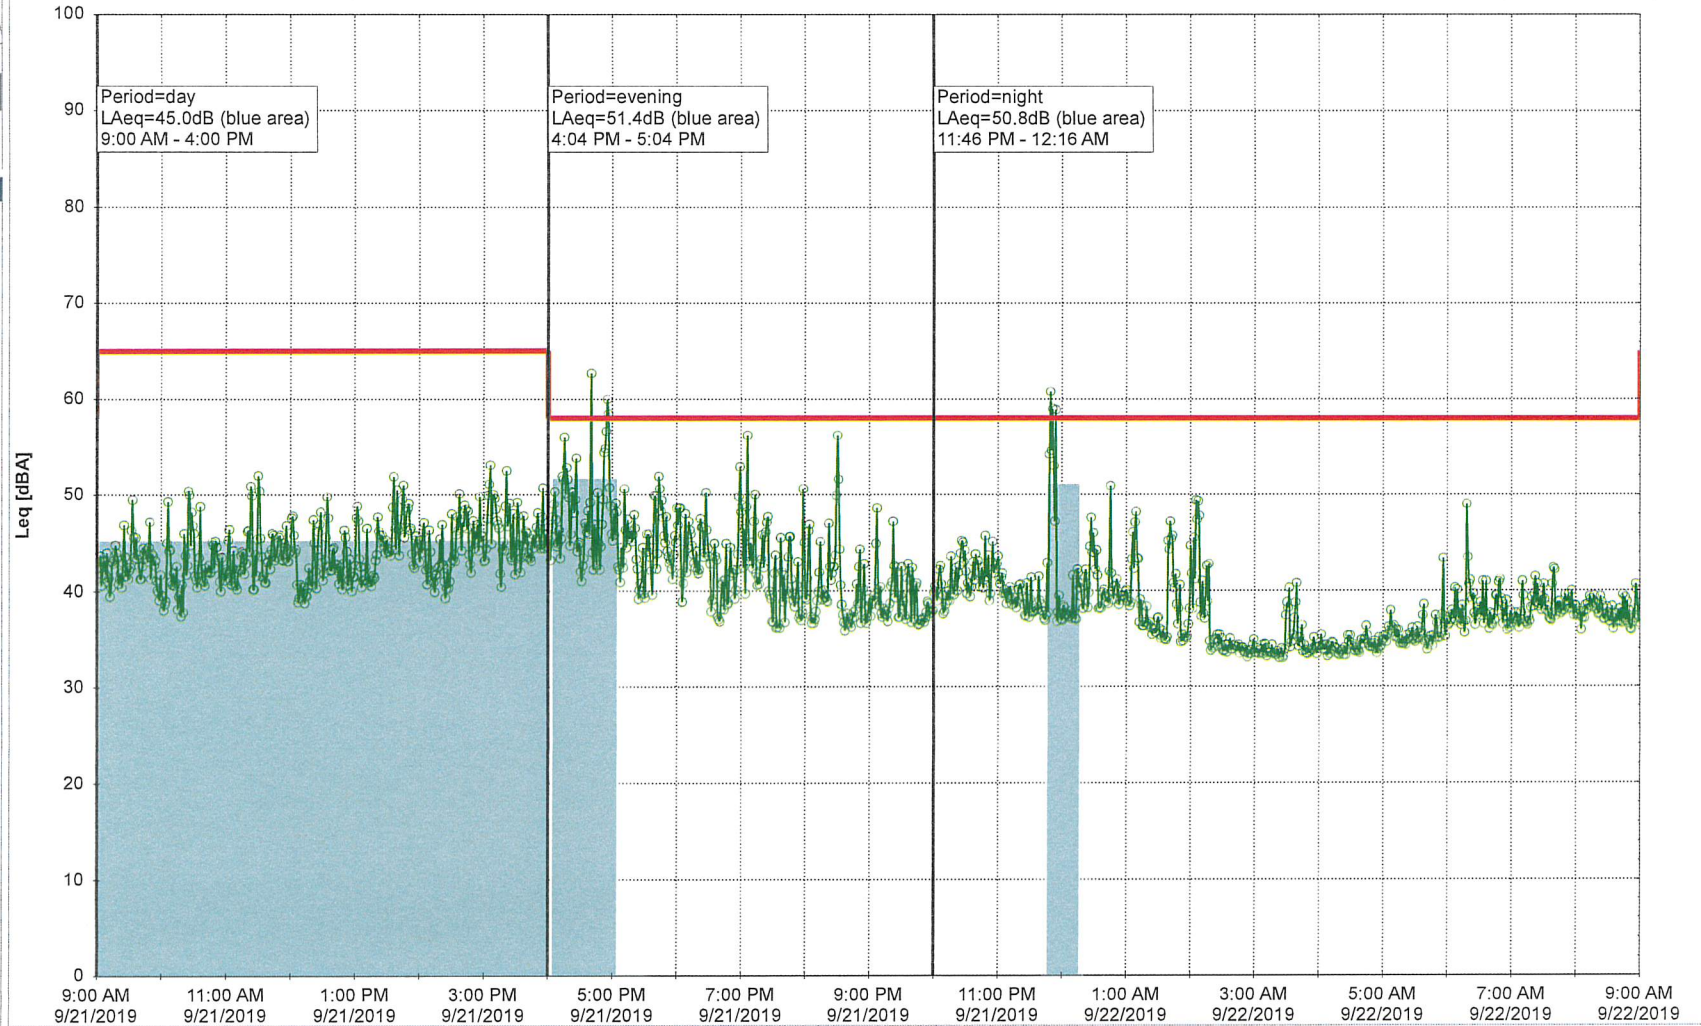

EBR-OVK_NS01

Project: Kronos Sydhavnen
Construction: Enghave Brygge
Location: N-V

9/21/2019
9/22/2019

Plan View

Remarks

...

Noise Time Related Diagram

EBR-OVK_NS01

Project: Kronos Sydhavnen
Construction: Enghave Brygge
Location: N-V

9/22/2019
9/23/2019

Noise Time Related Diagram

EBR-OVK_NS01