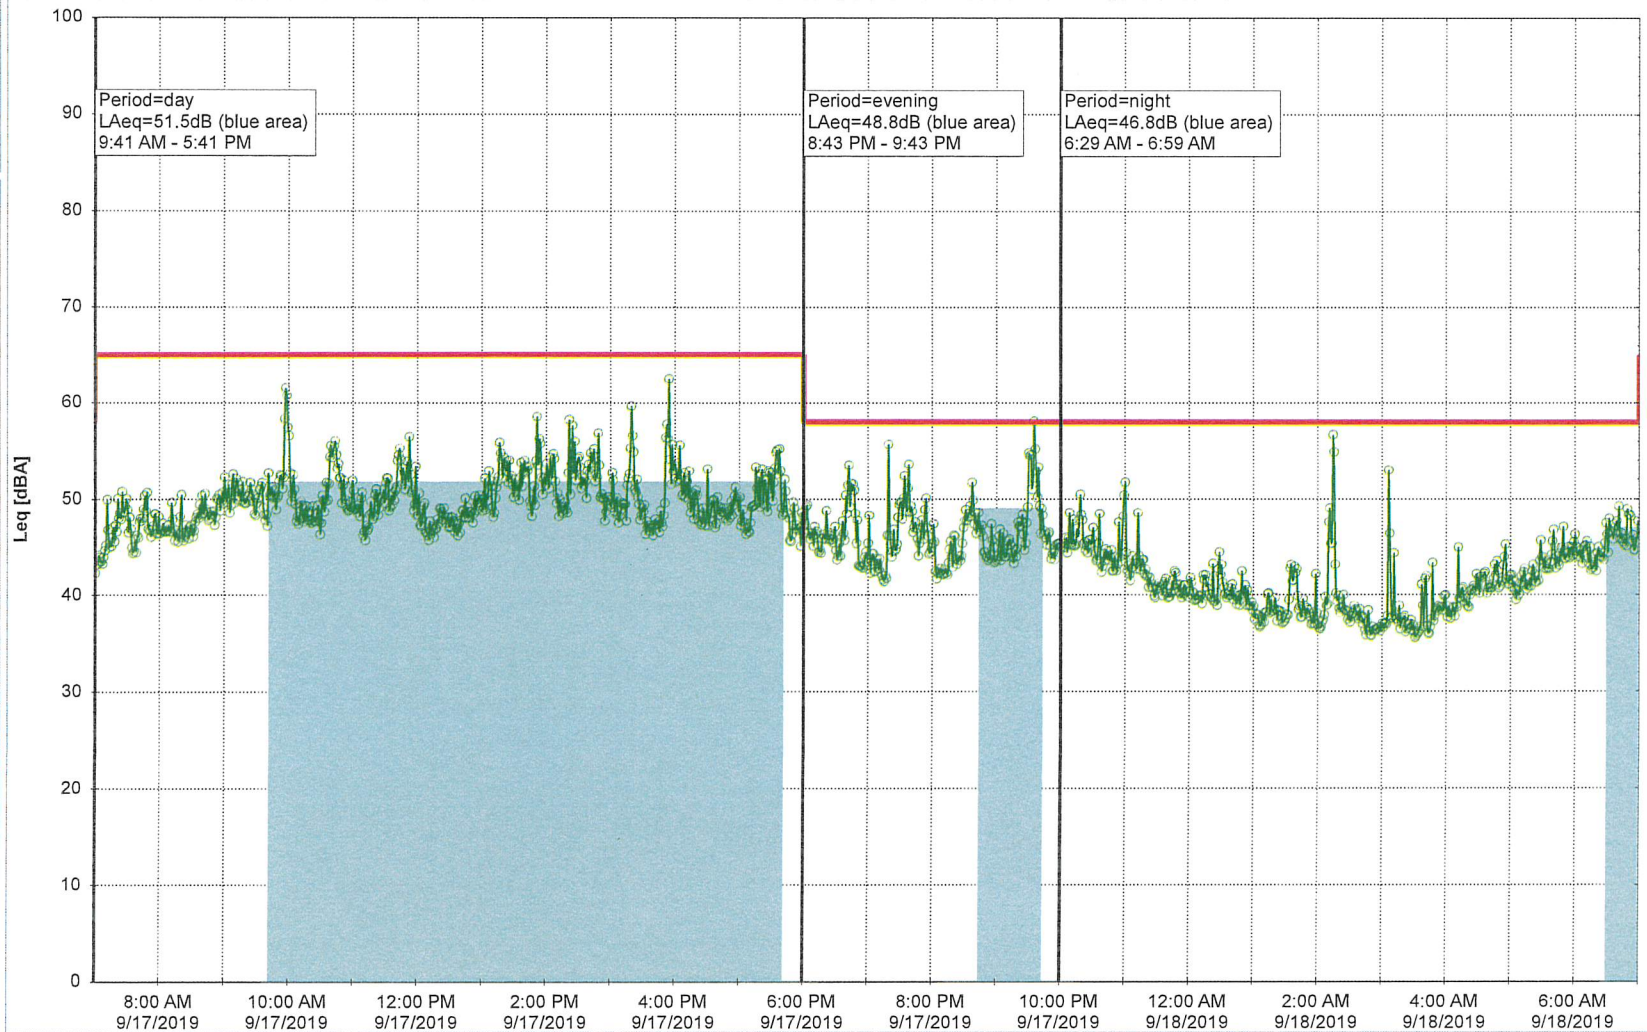

Project: Kronos Sydhavnen
Construction: Enghave Brygge
Location: N-V

9/16/2019
9/17/2019

Noise Time Related Diagram

EBR-OVK_NS01

Remarks

...

Project: Kronos Sydhavnen
Construction: Enghave Brygge
Location: N-V

9/17/2019
9/18/2019

Noise Time Related Diagram

EBR-OVK_NS01

Project: Kronos Sydhavnen
Construction: Enghave Brygge
Location: N-V

9/18/2019
9/19/2019

Noise Time Related Diagram

EBR-OVK_NS01

Project: Kronos Sydhavnen
Construction: Enghave Brygge
Location: N-V

EBR-OVK_NS01

Project: Kronos Sydhavnen
Construction: Enghave Brygge
Location: N-V

9/21/2019
9/22/2019

Plan View

Remarks

...

Noise Time Related Diagram

EBR-OVK_NS01

Project: Kronos Sydhavnen
Construction: Enghave Brygge
Location: N-V

9/22/2019
9/23/2019

Noise Time Related Diagram

EBR-OVK_NS01