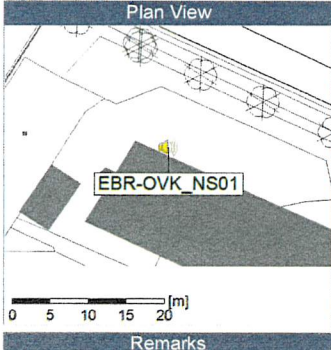

Project: Kronos Sydhavnen
Construction: Enghave Brygge
Location: N-V

9/16/2019
9/17/2019

Noise Time Related Diagram

EBR-OVK_NS01

Remarks

...

Project: Kronos Sydhavnen
Construction: Enghave Brygge
Location: N-V