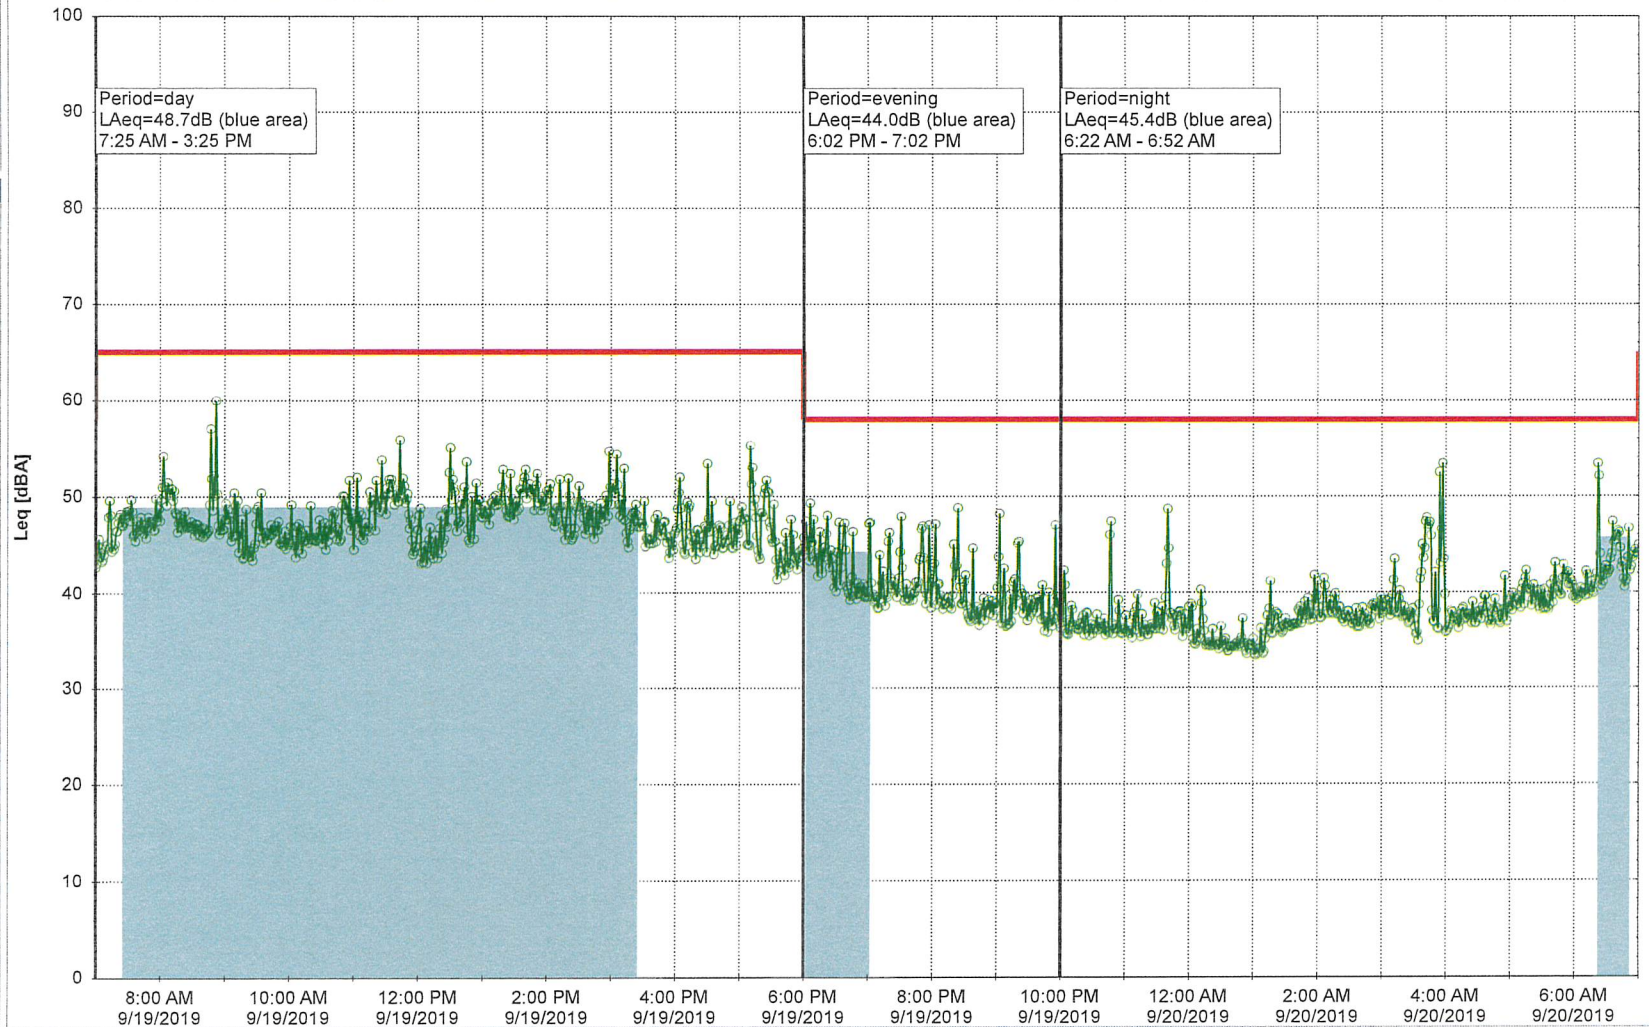

9/17/2019
9/18/2019

Noise Time Related Diagram

EBR-OVK_NS01

Project: Kronos Sydhavnen
Construction: Enghave Brygge
Location: N-V

9/18/2019
9/19/2019

Noise Time Related Diagram

EBR-OVK_NS01

Project: Kronos Sydhavnen
Construction: Enghave Brygge
Location: N-V

9/19/2019
9/20/2019

Noise Time Related Diagram

EBR-OVK_NS01

Project: Kronos Sydhavnen
Construction: Enghave Brygge
Location: N-V

9/20/2019
9/21/2019

Noise Time Related Diagram

Remarks

...

EBR-OVK_NS01

Project: Kronos Sydhavnen
Construction: Enghave Brygge
Location: N-V

9/21/2019
9/22/2019

Plan View

Remarks

...

Noise Time Related Diagram

EBR-OVK_NS01

Project: Kronos Sydhavnen
Construction: Enghave Brygge
Location: N-V

9/22/2019
9/23/2019

Noise Time Related Diagram

EBR-OVK_NS01