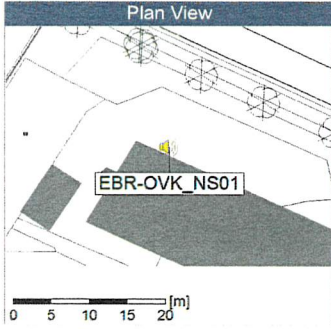

9/17/2019
9/18/2019

Noise Time Related Diagram

EBR-OVK_NS01

Project: Kronos Sydhavnen
Construction: Enghave Brygge
Location: N-V

9/18/2019
9/19/2019

Noise Time Related Diagram

EBR-OVK_NS01

Project: Kronos Sydhavnen
Construction: Enghave Brygge
Location: N-V