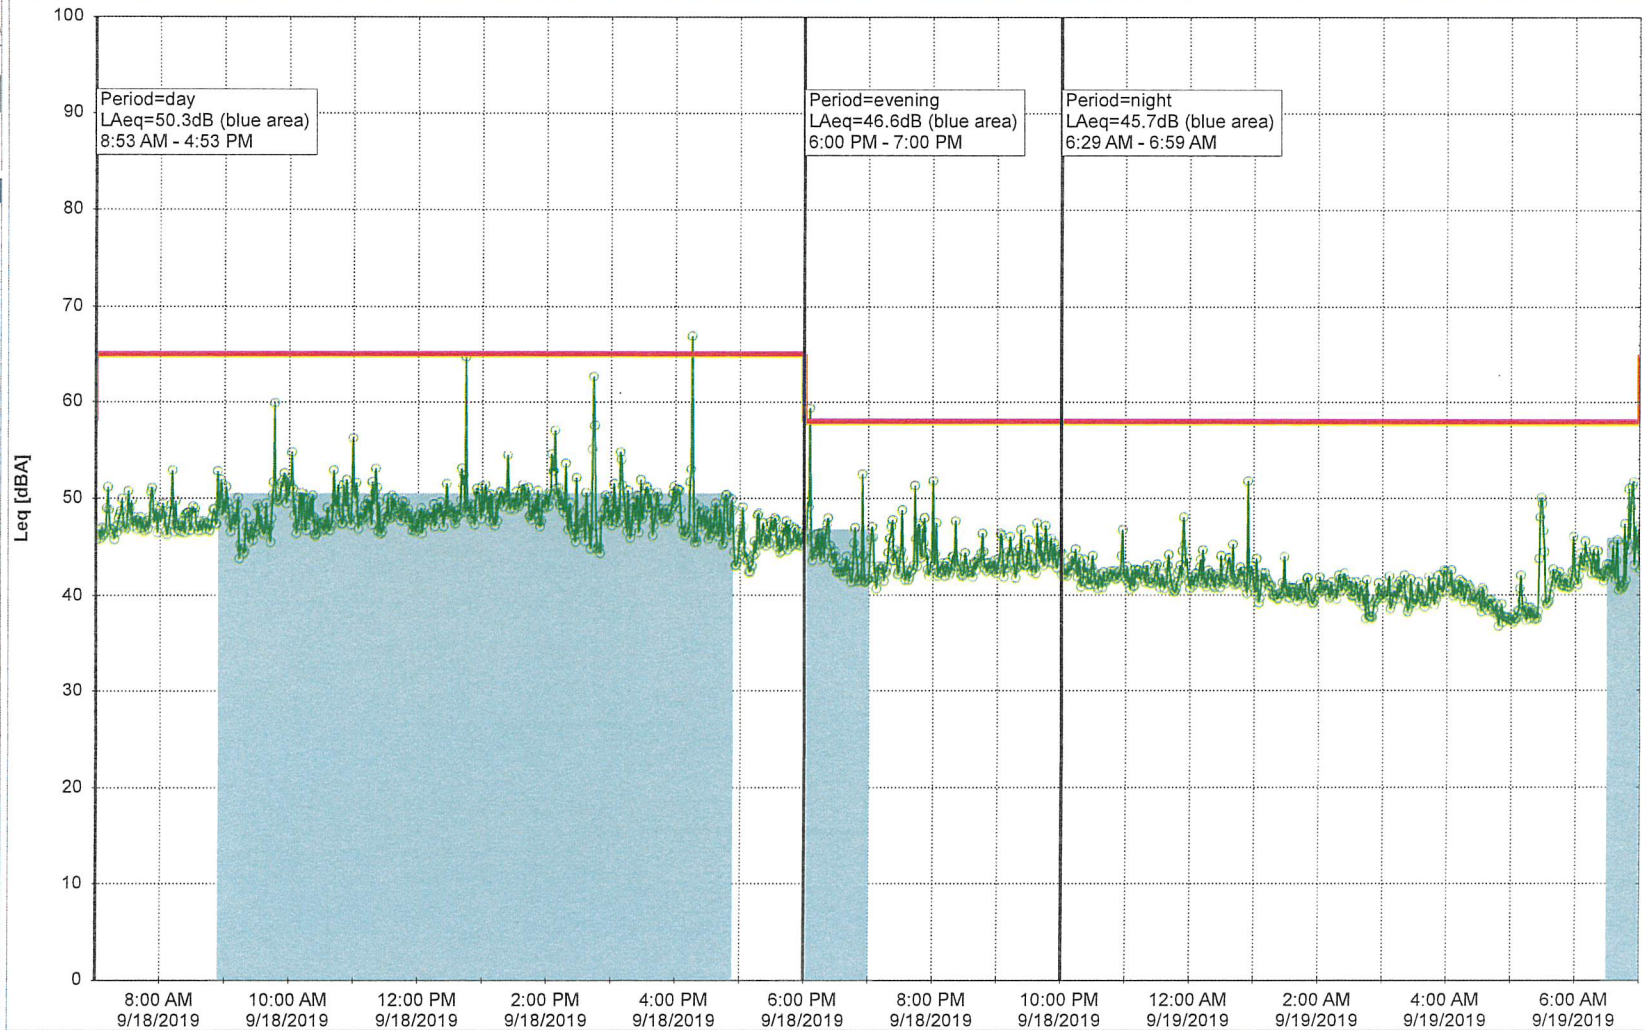

9/17/2019
9/18/2019

Noise Time Related Diagram

EBR-OVK_NS01

Project: Kronos Sydhavnen
Construction: Enghave Brygge
Location: N-V

9/18/2019
9/19/2019

Noise Time Related Diagram

EBR-OVK_NS01

Project: Kronos Sydhavnen
Construction: Enghave Brygge
Location: N-V

9/19/2019
9/20/2019

Noise Time Related Diagram

EBR-OVK_NS01

Project: Kronos Sydhavnen
Construction: Enghave Brygge
Location: N-V

9/20/2019
9/21/2019

Noise Time Related Diagram

Remarks

...

EBR-OVK_NS01

Project: Kronos Sydhavnen
Construction: Enghave Brygge
Location: N-V

9/21/2019
9/22/2019

Plan View

Remarks

...

Noise Time Related Diagram

EBR-OVK_NS01

Project: Kronos Sydhavnen
Construction: Enghave Brygge
Location: N-V

9/22/2019
9/23/2019

Noise Time Related Diagram

EBR-OVK_NS01