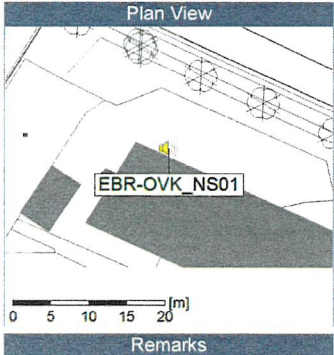

Project: Kronos Sydhavnen
Construction: Enghave Brygge
Location: N-V

9/17/2019
9/18/2019

Noise Time Related Diagram

EBR-OVK_NS01