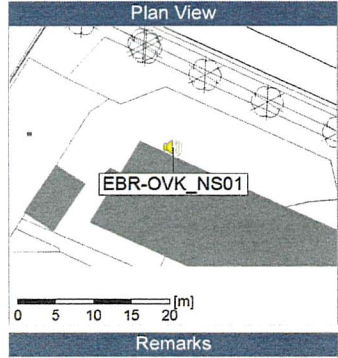

Project: Kronos Sydhavnen
Construction: Enghave Brygge
Location: N-V

9/19/2019
9/20/2019