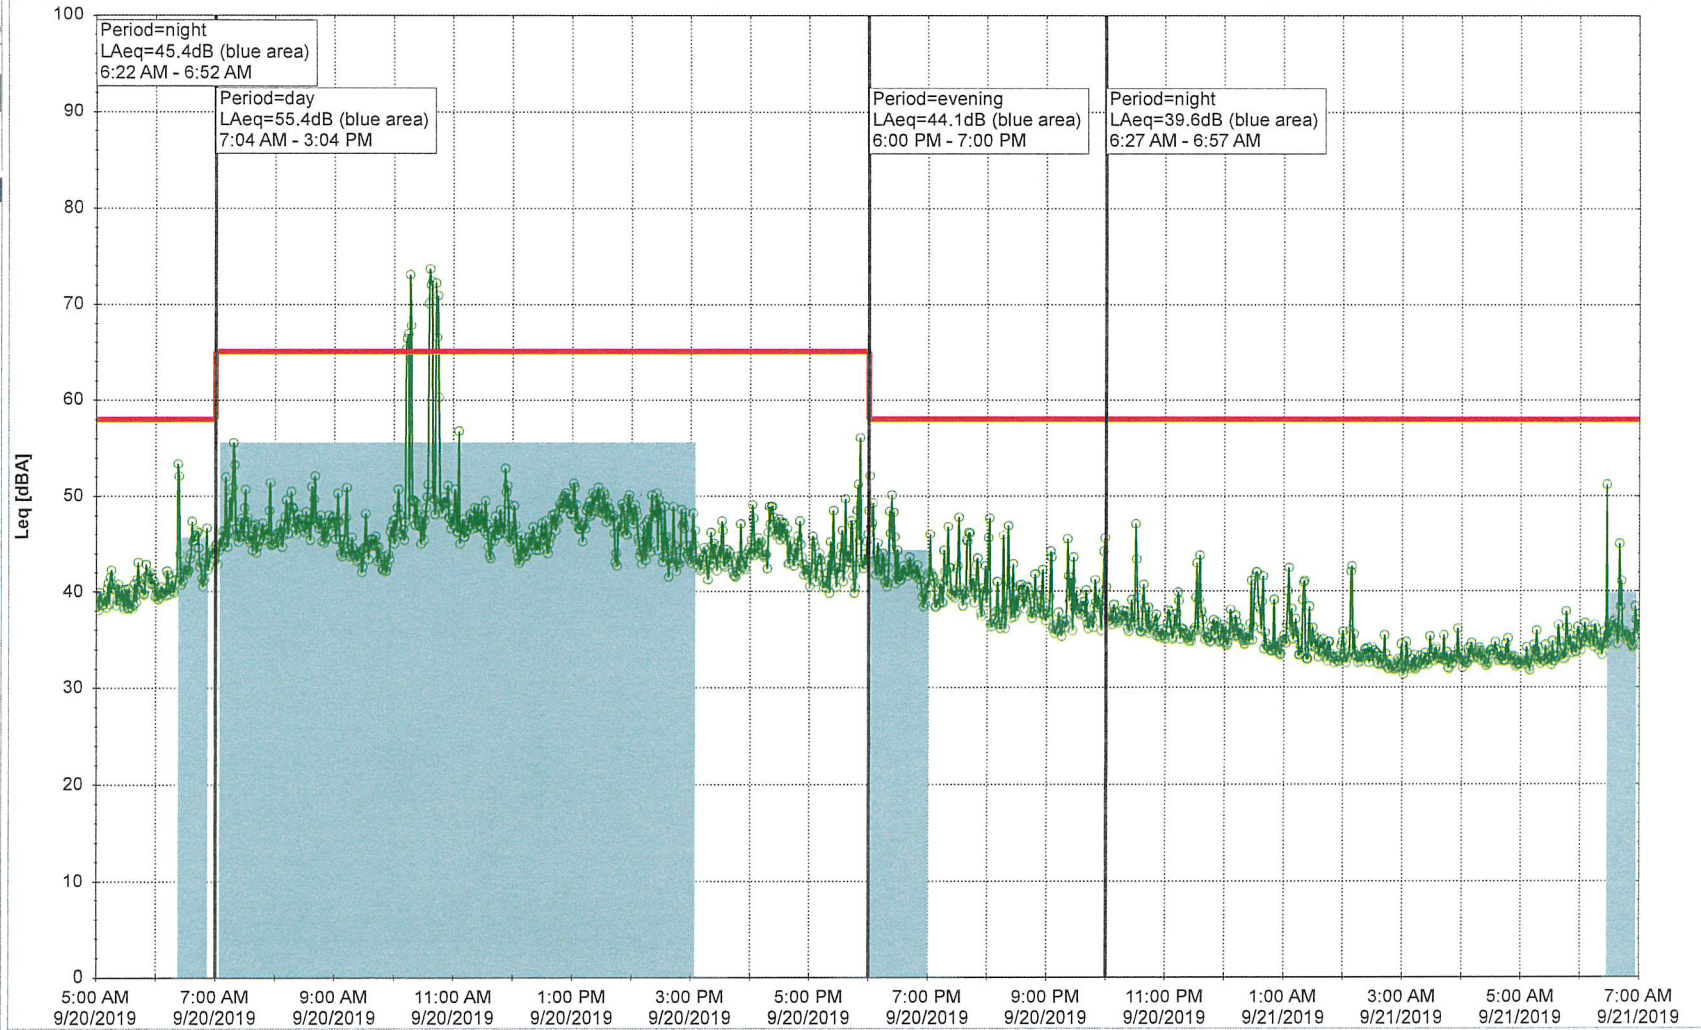

9/19/2019
9/20/2019

Noise Time Related Diagram

EBR-OVK_NS01

Project: Kronos Sydhavnen
Construction: Enghave Brygge
Location: N-V

9/20/2019
9/21/2019

Noise Time Related Diagram

Remarks

...

EBR-OVK_NS01

Project: Kronos Sydhavnen
Construction: Enghave Brygge
Location: N-V

9/21/2019
9/22/2019

Plan View

Remarks

...

Noise Time Related Diagram

EBR-OVK_NS01

Project: Kronos Sydhavnen
Construction: Enghave Brygge
Location: N-V

9/22/2019
9/23/2019

Noise Time Related Diagram

EBR-OVK_NS01