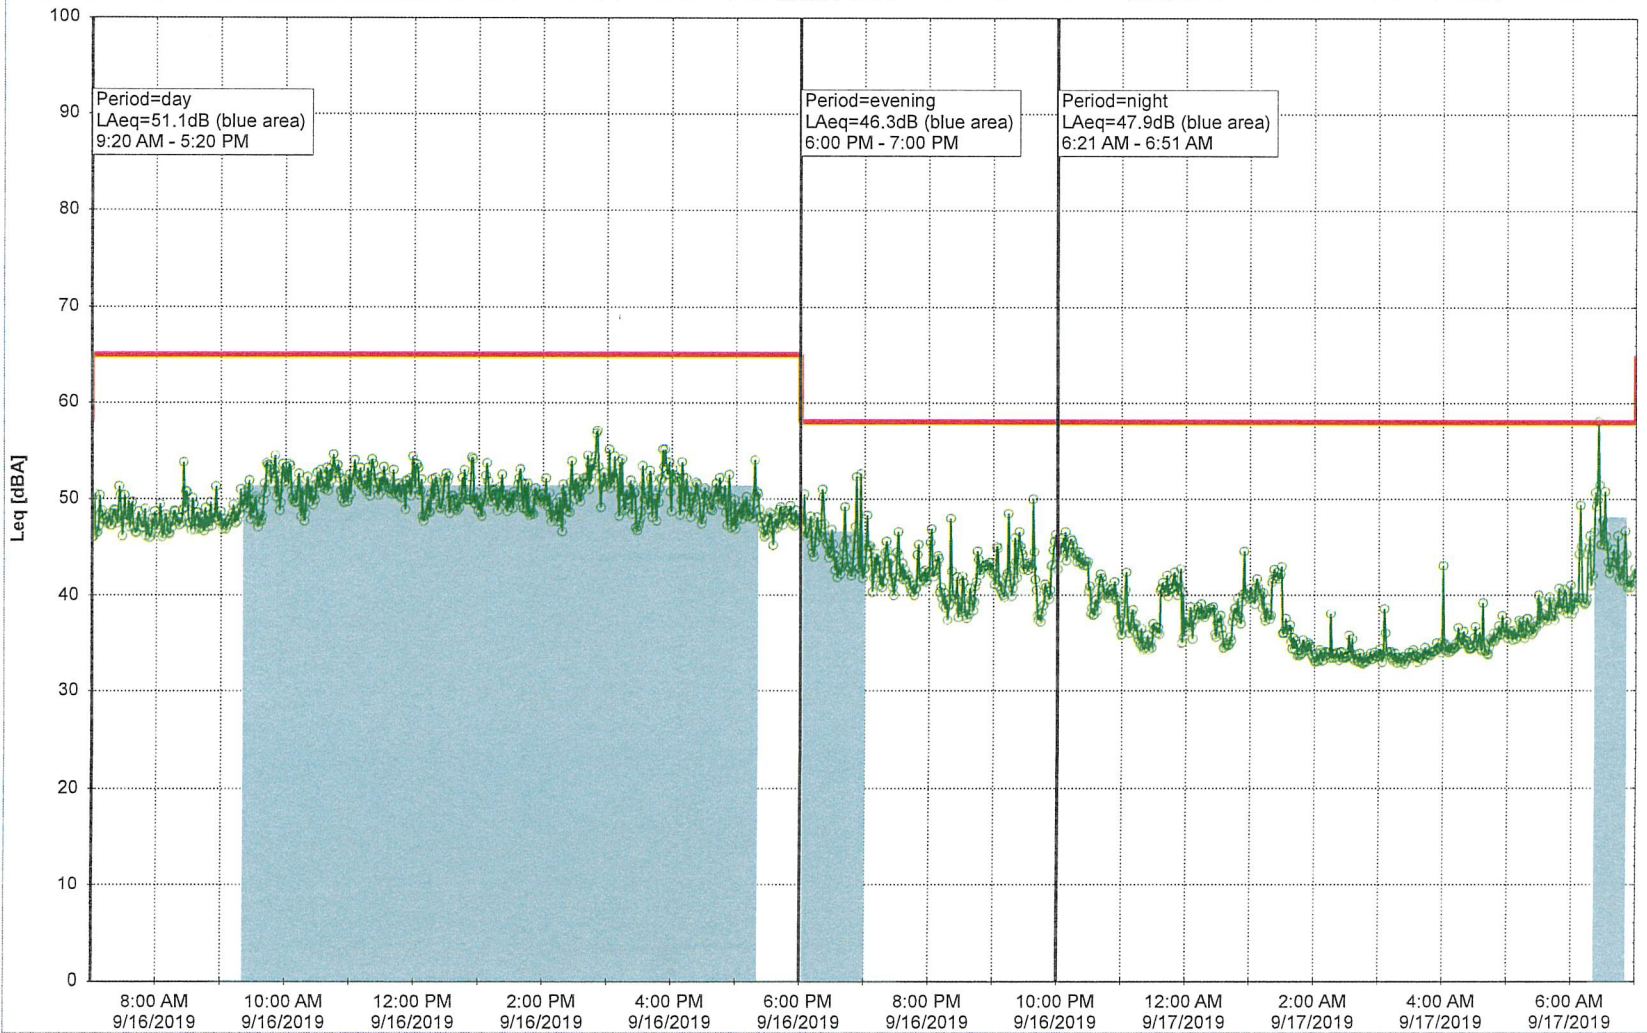

Project: Kronos Sydhavnen
Construction: Enghave Brygge
Location: N-V

9/16/2019
9/17/2019

Noise Time Related Diagram

EBR-OVK_NS01

Remarks

...

Project: Kronos Sydhavnen
Construction: Enghave Brygge
Location: N-V

9/17/2019
9/18/2019

Noise Time Related Diagram

EBR-OVK_NS01

Project: Kronos Sydhavnen
Construction: Enghave Brygge
Location: N-V

9/18/2019
9/19/2019

Noise Time Related Diagram

EBR-OVK_NS01

Project: Kronos Sydhavnen
Construction: Enghave Brygge
Location: N-V

EBR-OVK_NS01

Project: Kronos Sydhavnen
Construction: Enghave Brygge
Location: N-V

9/21/2019
9/22/2019

Plan View

Remarks

...

Noise Time Related Diagram

EBR-OVK_NS01

Project: Kronos Sydhavnen
Construction: Enghave Brygge
Location: N-V

9/22/2019
9/23/2019

Noise Time Related Diagram

EBR-OVK_NS01