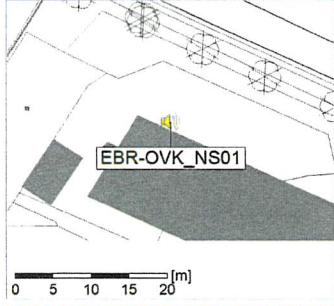

EBR-OVK_NS01

Project: Kronos Sydhavnen
Construction: Enghave Brygge
Location: N-V

9/21/2019
9/22/2019

Plan View

Remarks

...

Noise Time Related Diagram

EBR-OVK_NS01