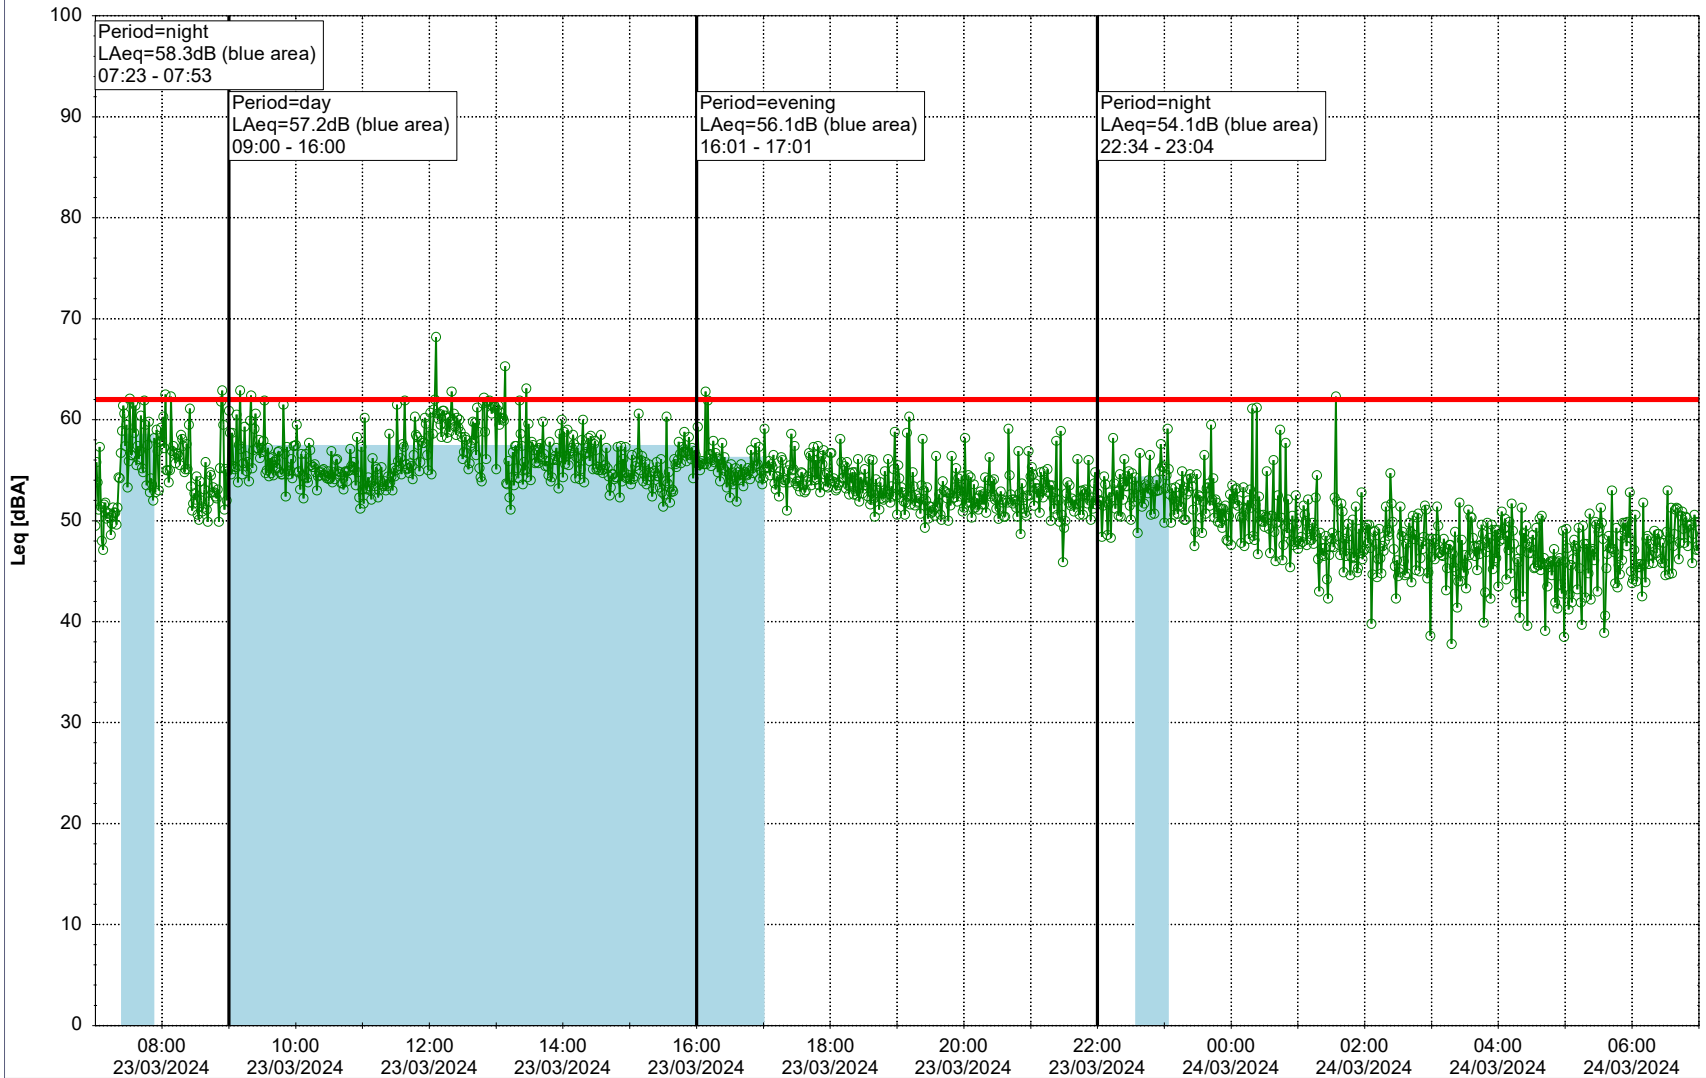

### Noise Time Related Diagram

○○○ GAB\_NS01

Project: Kronos Sydhavnen  
Construction: Gåsebæk  
Location: N-V

Plan View

Remarks

...

### Noise Time Related Diagram

23/03/2024  
24/03/2024

○○○ GAB\_NS01

Project: Kronos Sydhavnen  
Construction: Gåsebæk  
Location: N-V

Plan View

Remarks

...