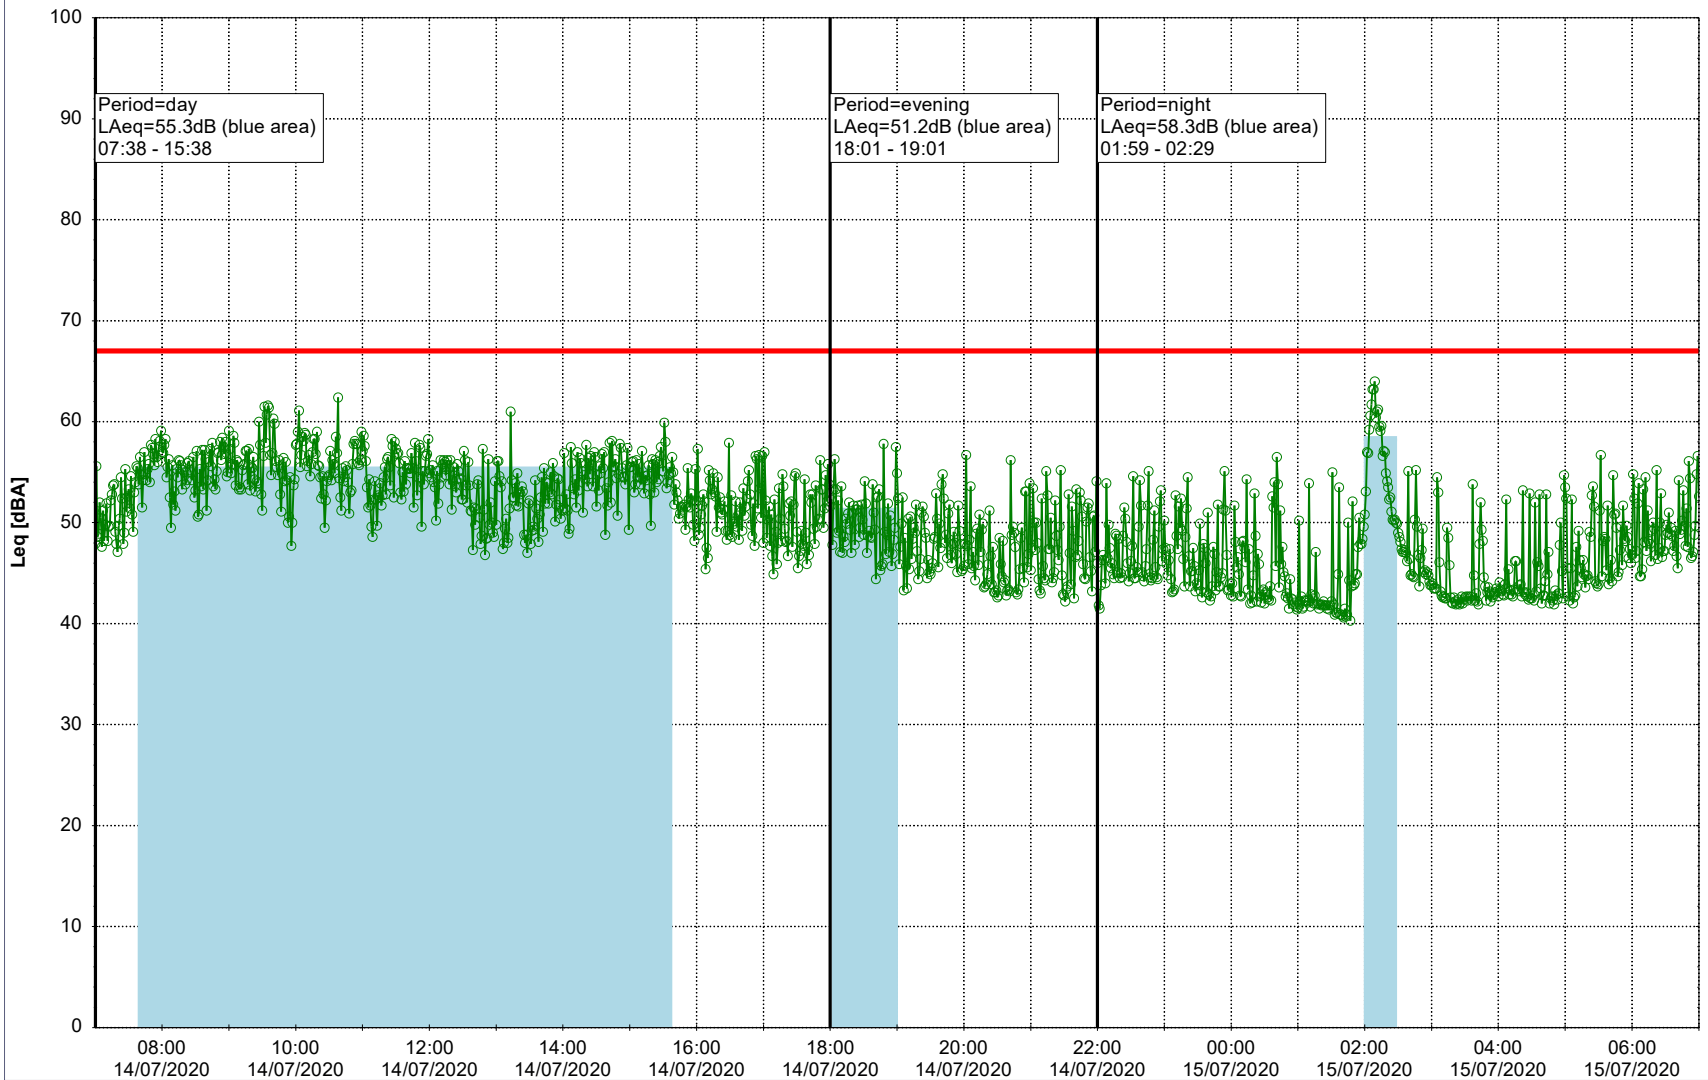

### Noise Time Related Diagram

13/07/2020

14/07/2020

○○○ NEL\_NS01

**Project:** Kronos Sydhavnen  
**Construction:** Ny Ellebjerg  
**Location:** N-V

Plan View

Remarks

...

### Noise Time Related Diagram

14/07/2020

15/07/2020

○ ○ ○ ○ NEL\_NS01

**Project:** Kronos Sydhavnen  
**Construction:** Ny Ellebjerg  
**Location:** N-V

Plan View

Remarks

...

### Noise Time Related Diagram

15/07/2020  
16/07/2020

○○○ NEL\_NS01

Project: Kronos Sydhavnen  
Construction: Ny Ellebjerg  
Location: N-V

Plan View

Remarks

...

### Noise Time Related Diagram

16/07/2020  
17/07/2020

○ NEL\_NS01

Project: Kronos Sydhavnen  
Construction: Ny Ellebjerg  
Location: N-V

Plan View

Remarks

...