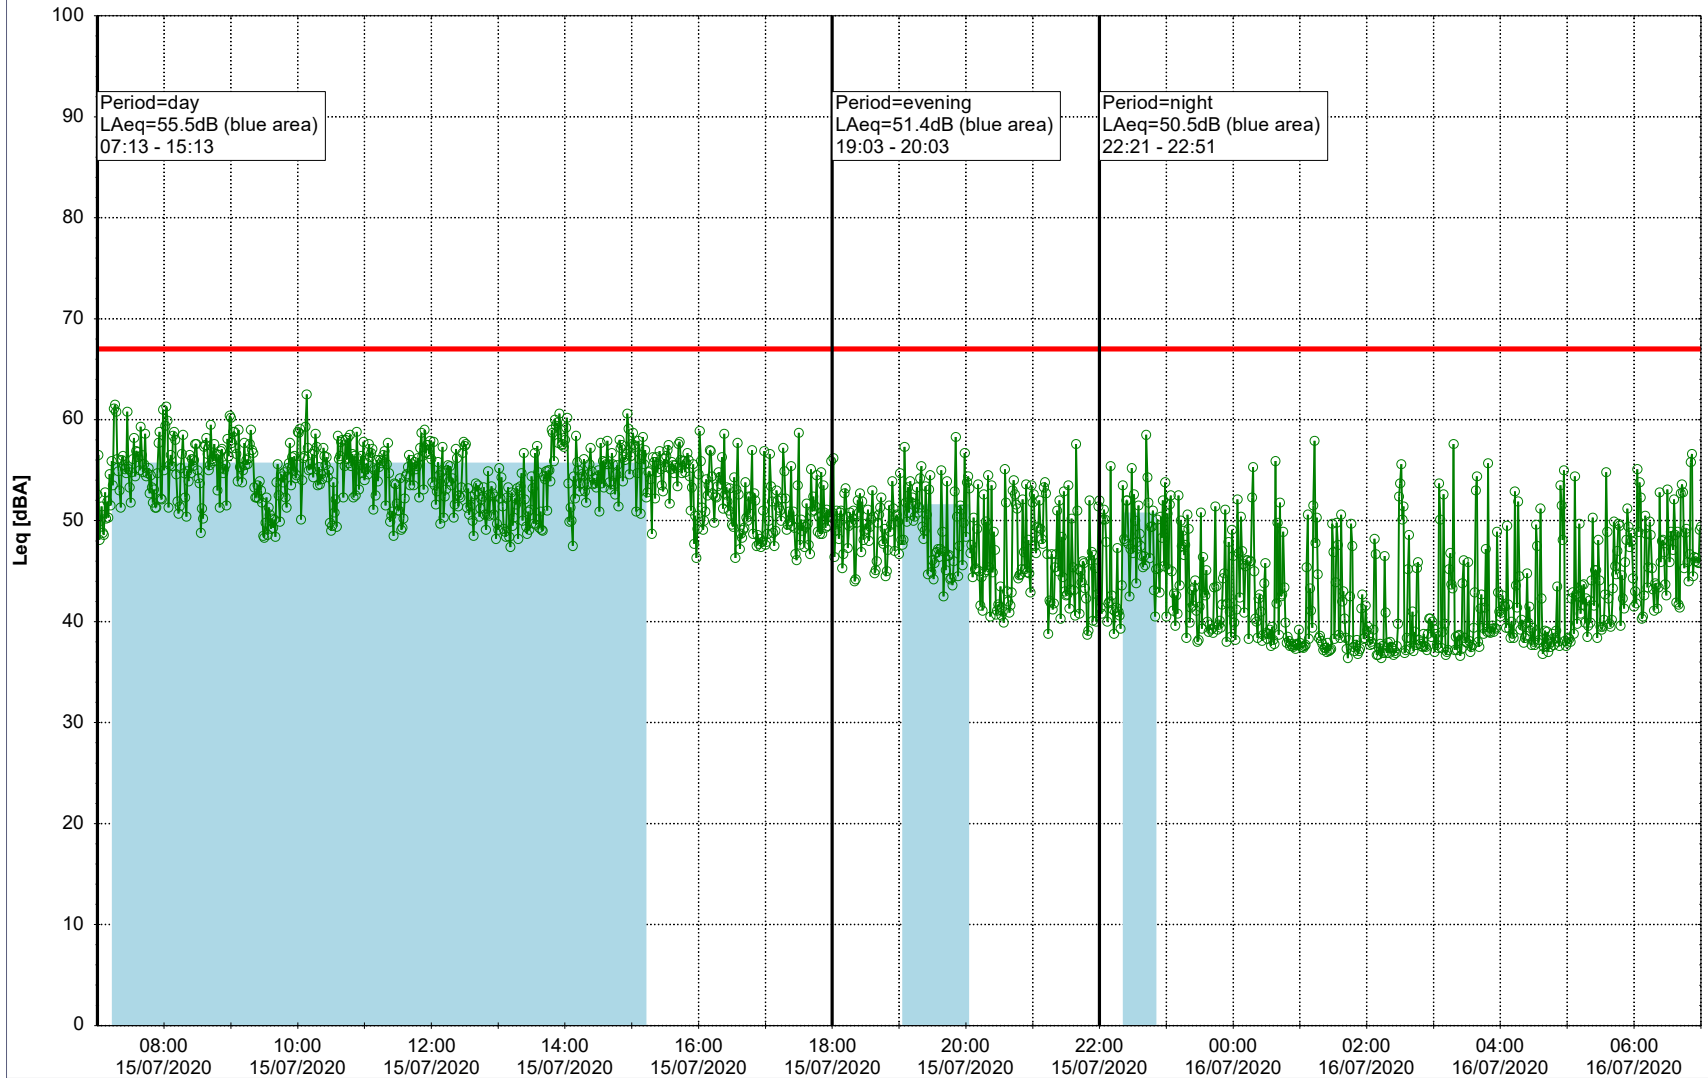

### Noise Time Related Diagram

14/07/2020

15/07/2020

○ ○ ○ ○ NEL\_NS01

**Project:** Kronos Sydhavnen  
**Construction:** Ny Ellebjerg  
**Location:** N-V

Plan View

Remarks

...

### Noise Time Related Diagram

15/07/2020  
16/07/2020

○○○ NEL\_NS01

Project: Kronos Sydhavnen  
Construction: Ny Ellebjerg  
Location: N-V

Plan View

Remarks

...

### Noise Time Related Diagram

16/07/2020  
17/07/2020

○ NEL\_NS01

Project: Kronos Sydhavnen  
Construction: Ny Ellebjerg  
Location: N-V

Plan View

Remarks

...

### Noise Time Related Diagram

18/07/2020  
19/07/2020

○ NEL\_NS01

**Project:** Kronos Sydhavnen  
**Construction:** Ny Ellebjerg  
**Location:** N-V

Plan View

Remarks

...