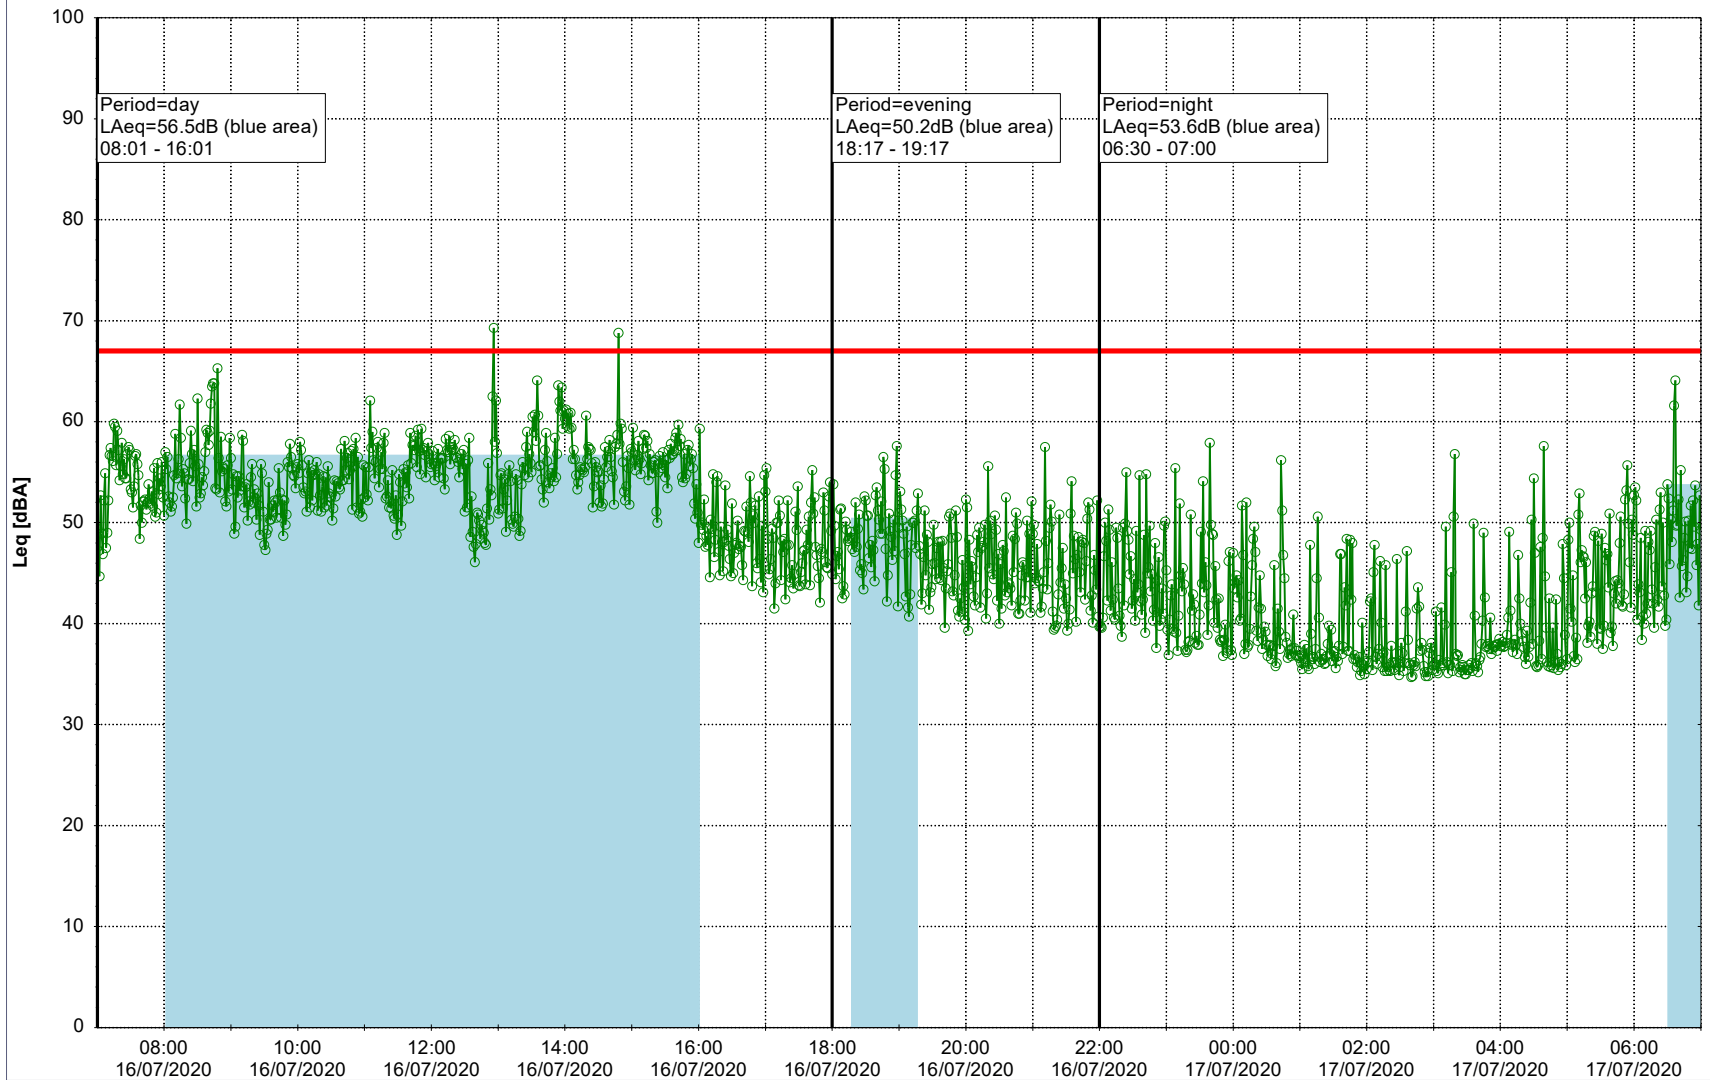

### Noise Time Related Diagram

15/07/2020  
16/07/2020

○○○ NEL\_NS01

Project: Kronos Sydhavnen  
Construction: Ny Ellebjerg  
Location: N-V

Plan View

Remarks

...

### Noise Time Related Diagram

16/07/2020  
17/07/2020

○ NEL\_NS01

Project: Kronos Sydhavnen  
Construction: Ny Ellebjerg  
Location: N-V

Plan View

Remarks

...

### Noise Time Related Diagram

18/07/2020  
19/07/2020

○ NEL\_NS01

**Project:** Kronos Sydhavnen  
**Construction:** Ny Ellebjerg  
**Location:** N-V

Plan View

Remarks

...