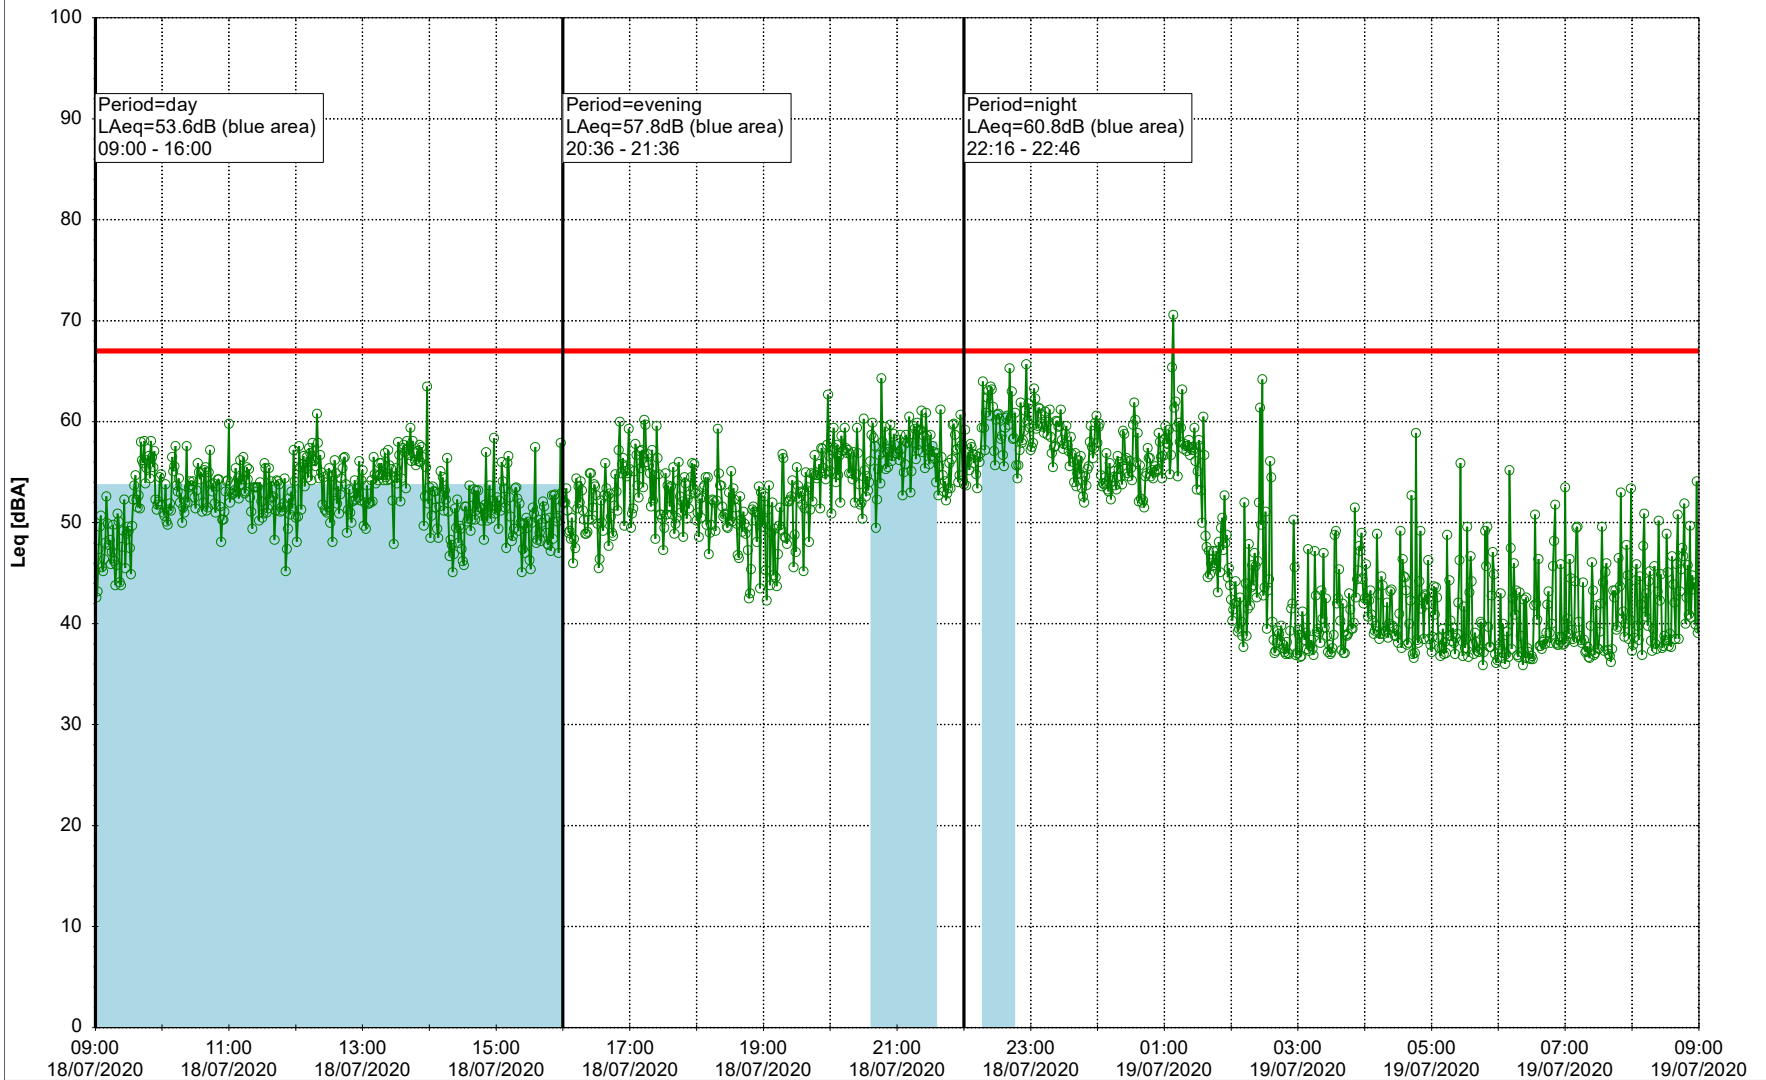

### Noise Time Related Diagram

16/07/2020  
17/07/2020

○ NEL\_NS01

Project: Kronos Sydhavnen  
Construction: Ny Ellebjerg  
Location: N-V

Plan View

Remarks

...

### Noise Time Related Diagram

18/07/2020  
19/07/2020

○ NEL\_NS01

**Project:** Kronos Sydhavnen  
**Construction:** Ny Ellebjerg  
**Location:** N-V

Plan View

Remarks

...