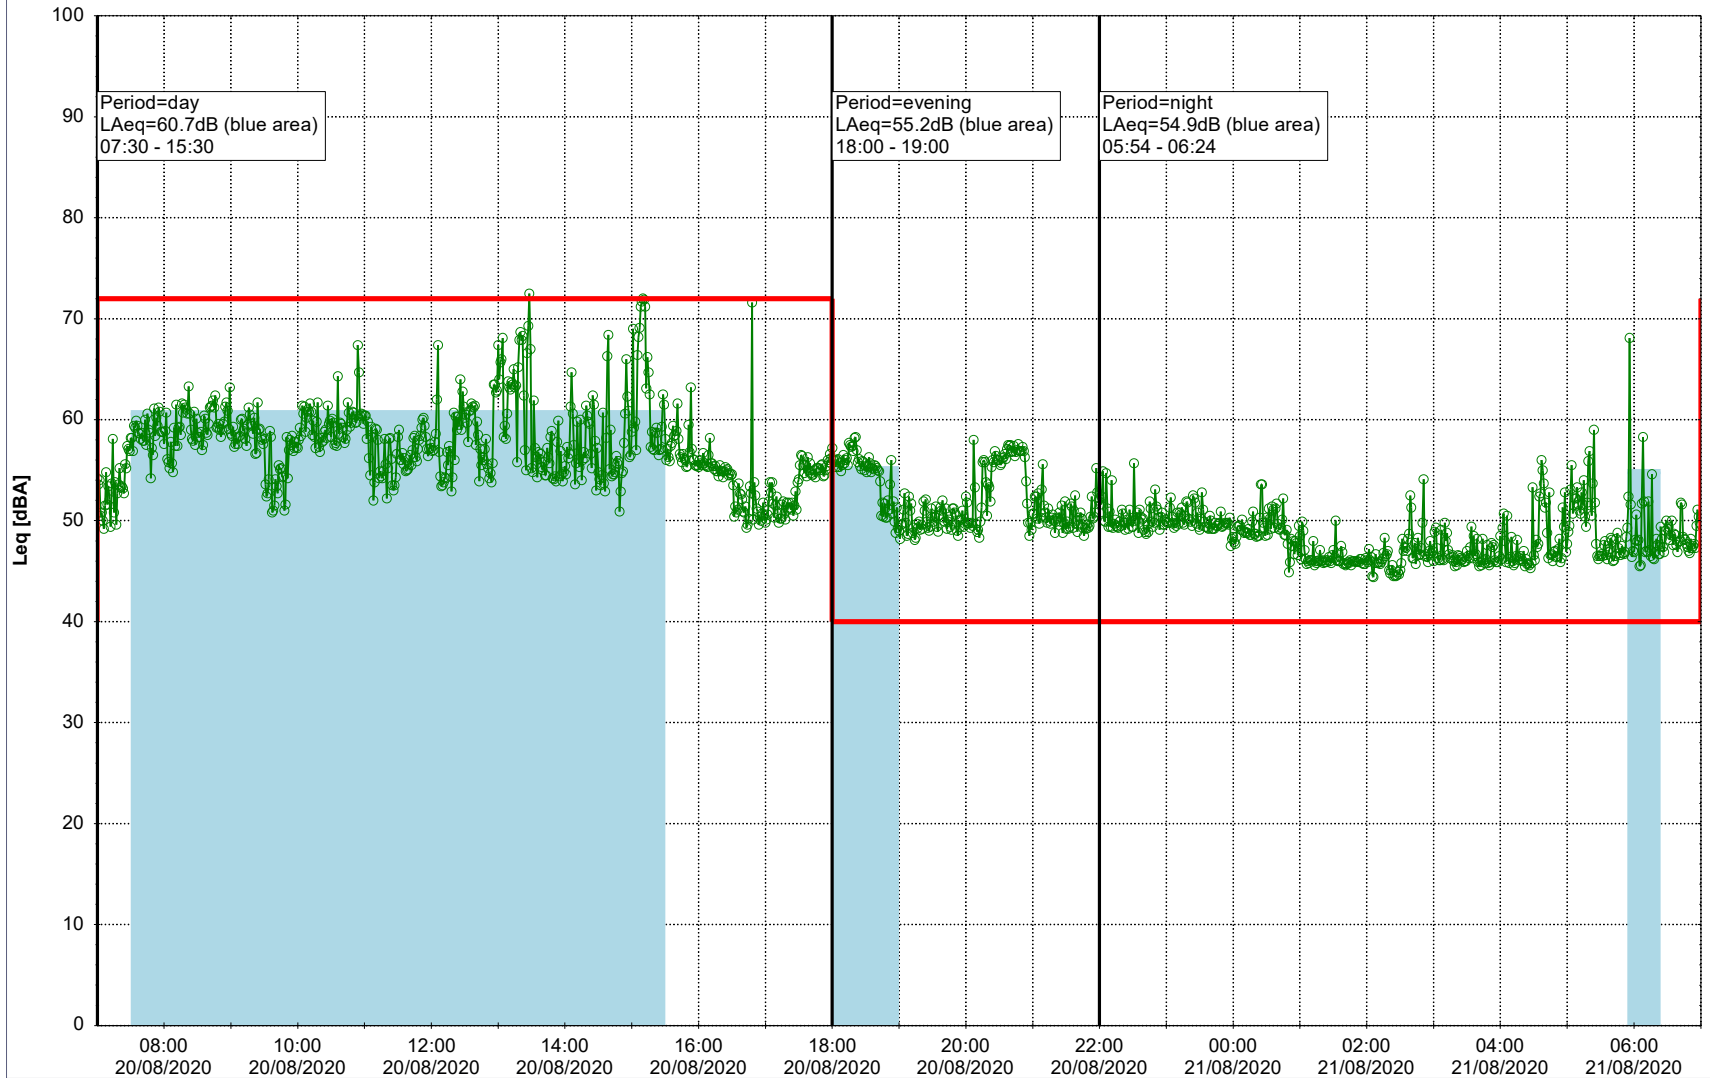

Noise Time Related Diagram

○○○ MOP_NS01