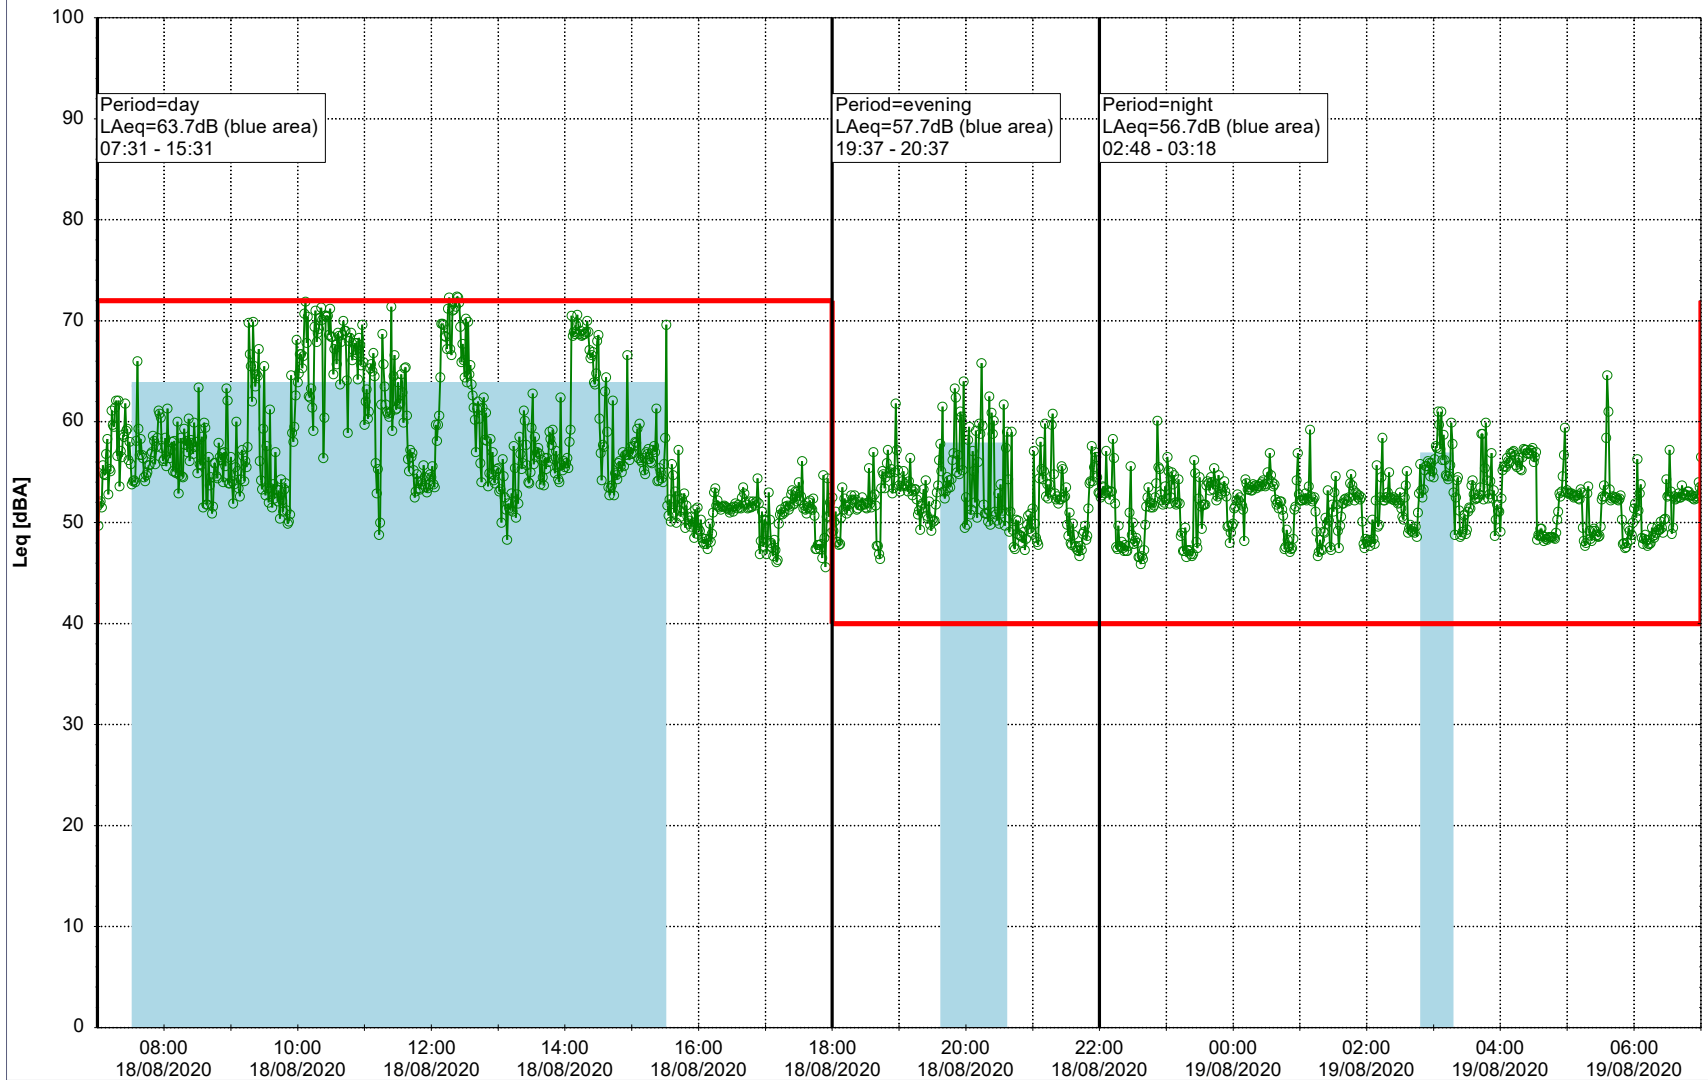

Noise Time Related Diagram

○○○ MOP_NS01