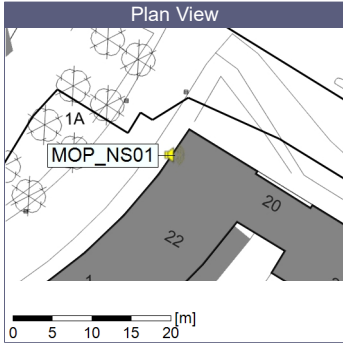

Project: Kronos Sydhavnen
Construction: Mozarts Plads
Location: N-V

23/08/2020
24/08/2020

Noise Time Related Diagram

○○○○ MOP_NS01

Remarks

...