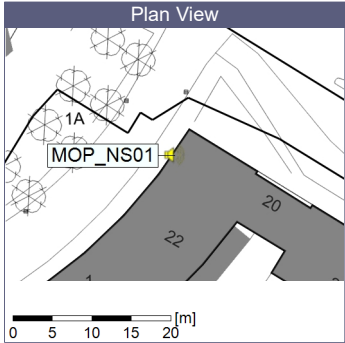

Project: Kronos Sydhavnen
Construction: Mozarts Plads
Location: N-V

21/08/2020
22/08/2020

Noise Time Related Diagram

○○○○ MOP_NS01

Remarks

...