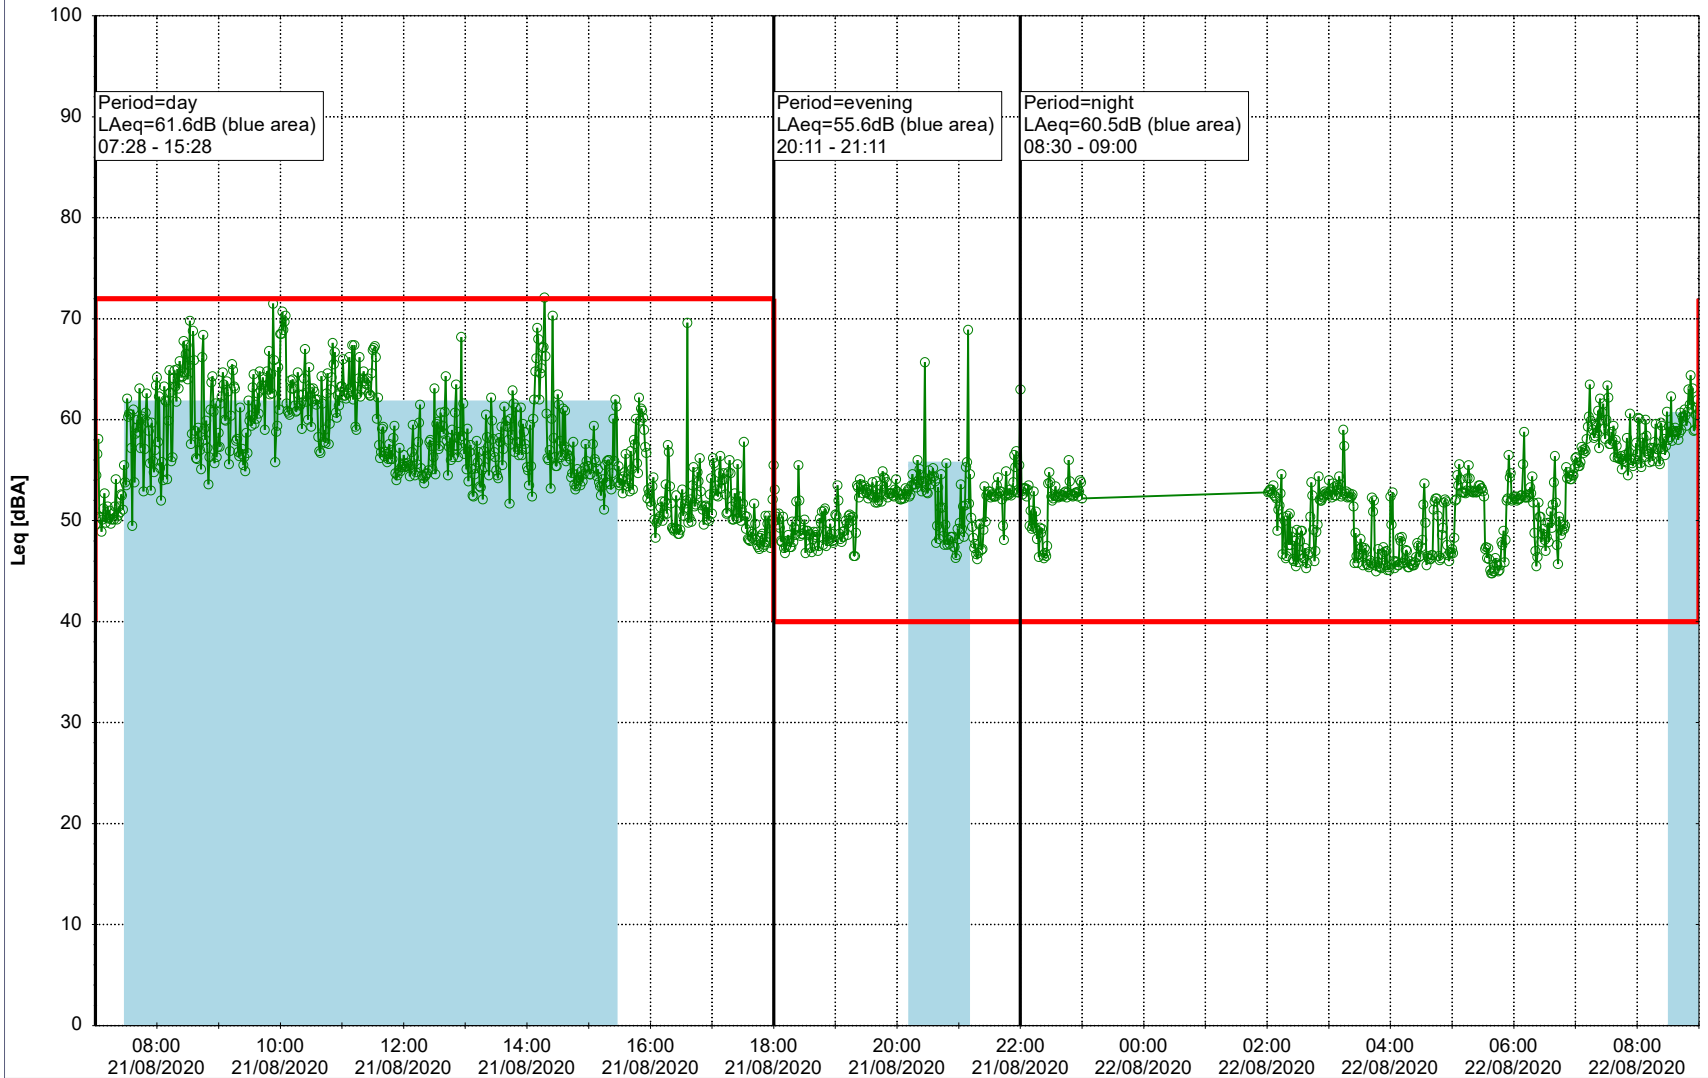

Project: Kronos Sydhavnen
Construction: Mozarts Plads
Location: N-V

21/08/2020
22/08/2020

Noise Time Related Diagram

○○○○ MOP_NS01

Remarks

...