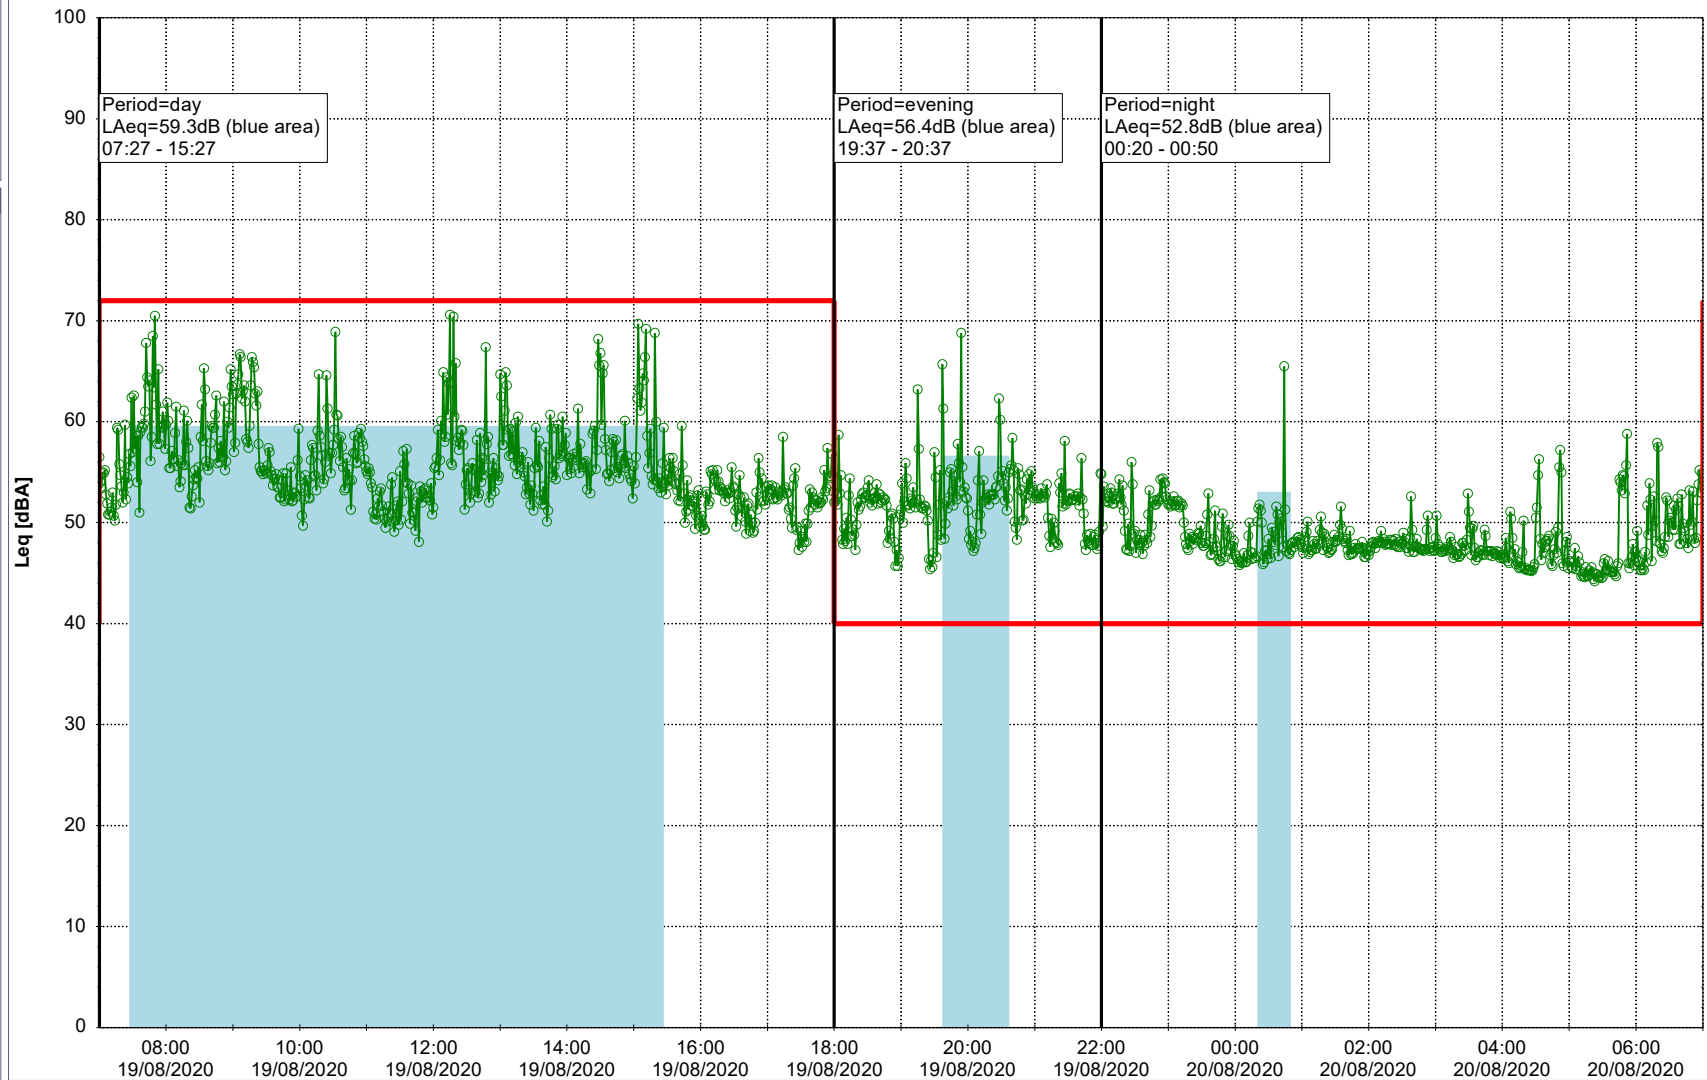

Noise Time Related Diagram

○○○○ MOP_NS01