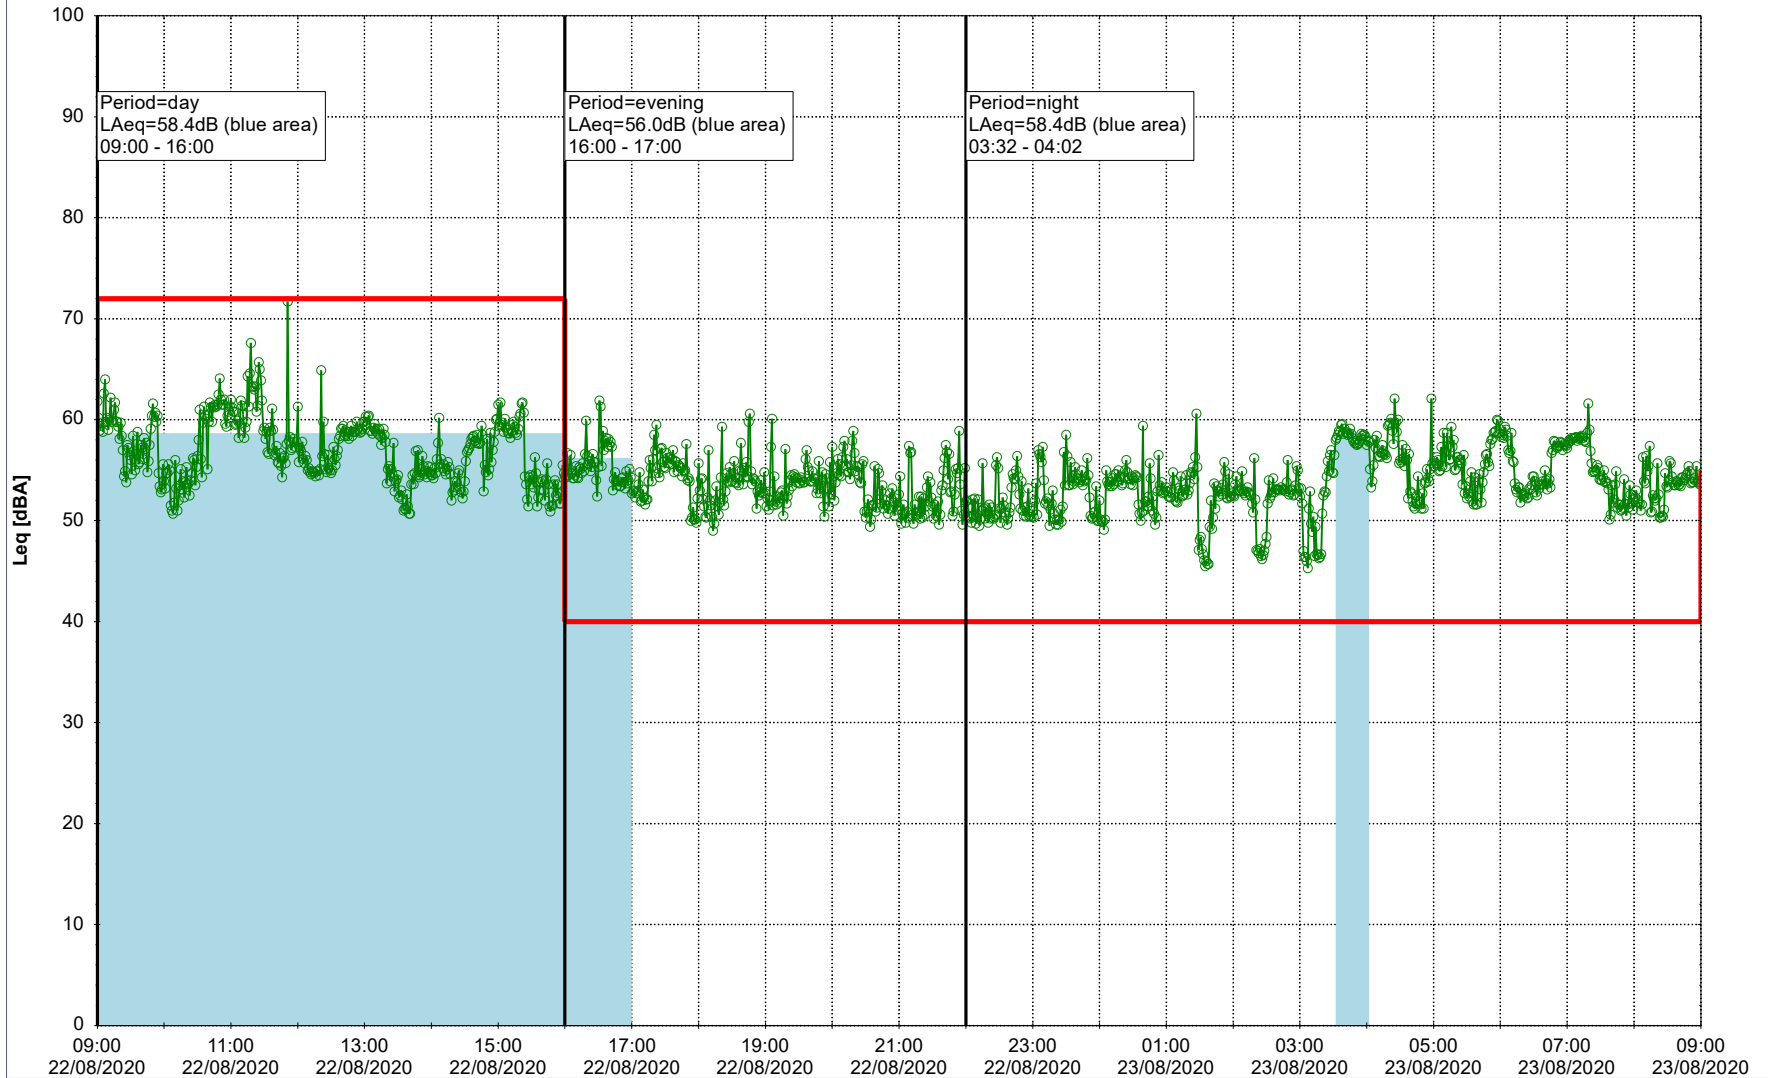

Noise Time Related Diagram

○○○ MOP_NS01