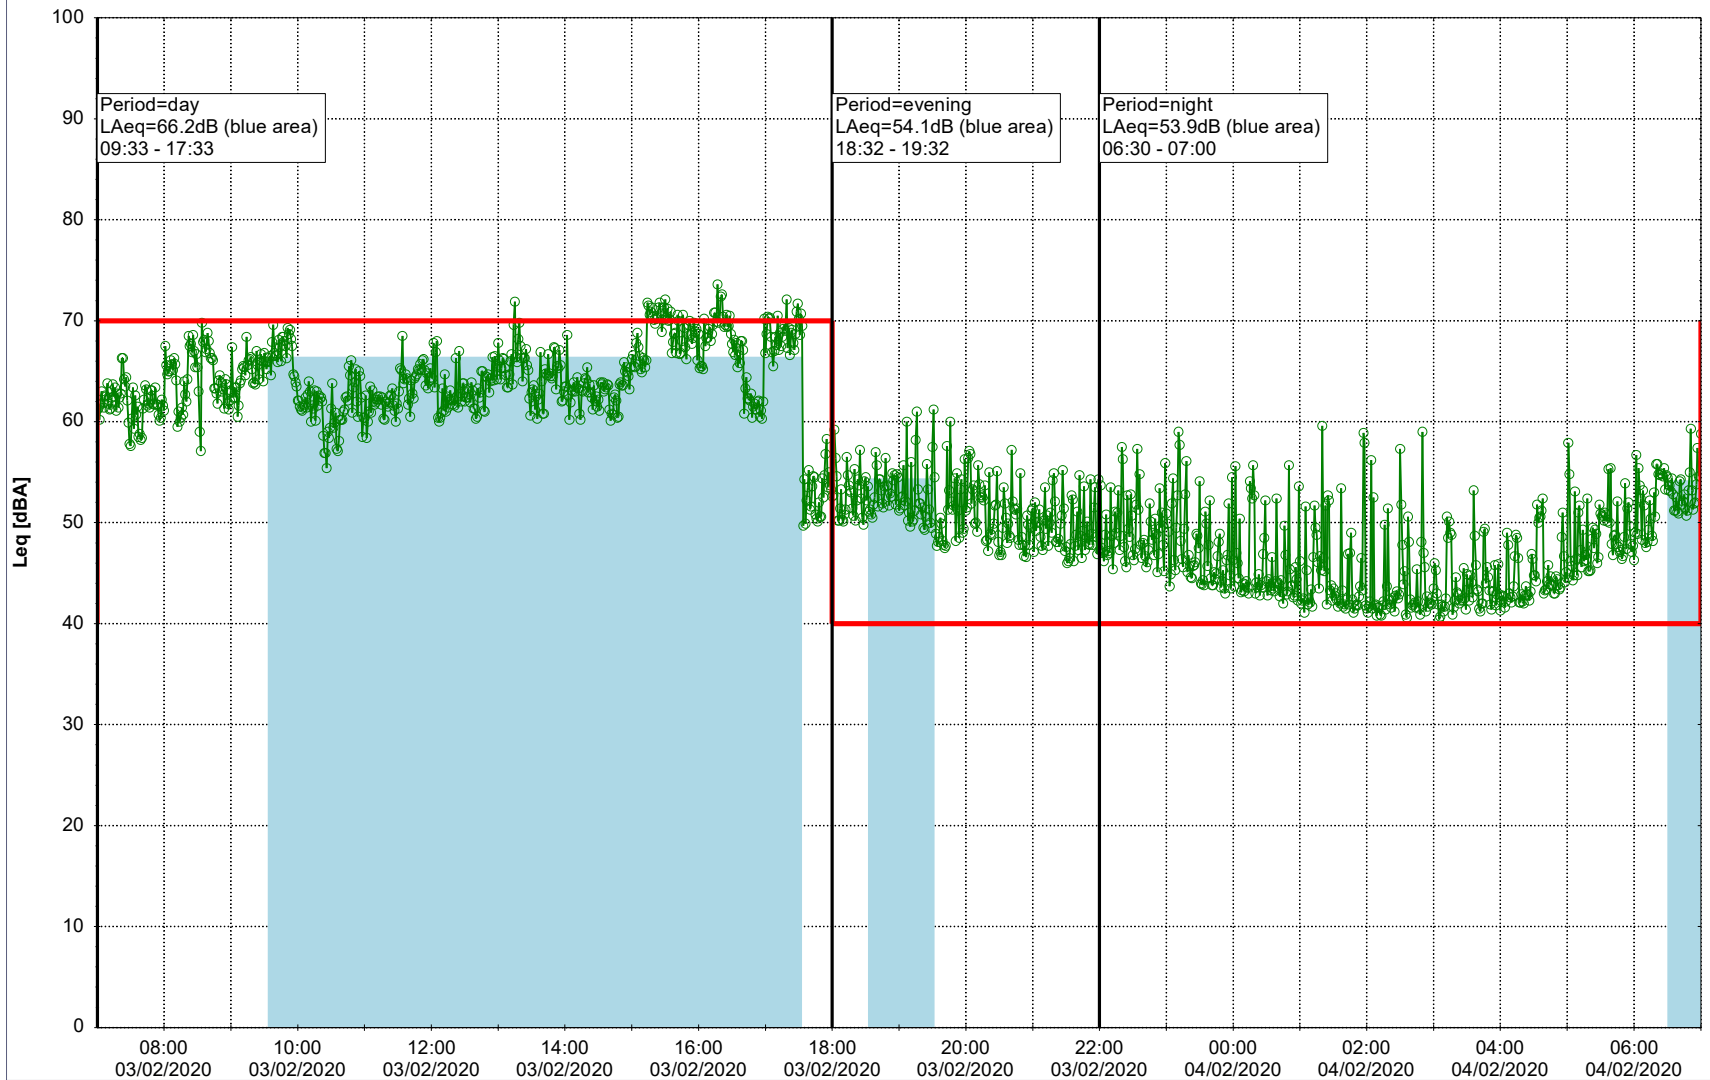

Project: Kronos Sydhavnen
Construction: Ny Ellebjerg
Location: N-V

Plan View

Remarks

...

Noise Time Related Diagram

03/02/2020

04/02/2020

○ ○ ○ ○ NEL_NS01

Project: Kronos Sydhavnen
Construction: Ny Ellebjerg
Location: N-V

Plan View

Remarks

...

Noise Time Related Diagram

04/02/2020

05/02/2020

○ ○ ○ NEL_NS01

Project: Kronos Sydhavnen
Construction: Ny Ellebjerg
Location: N-V

05/02/2020
06/02/2020

Noise Time Related Diagram

○○○ NEL_NS01

Remarks

...

Project: Kronos Sydhavnen
Construction: Ny Ellebjerg
Location: N-V

Plan View

Remarks

...

Noise Time Related Diagram

06/02/2020
07/02/2020

○ NEL_NS01

Project: Kronos Sydhavnen
Construction: Ny Ellebjerg
Location: N-V

Plan View