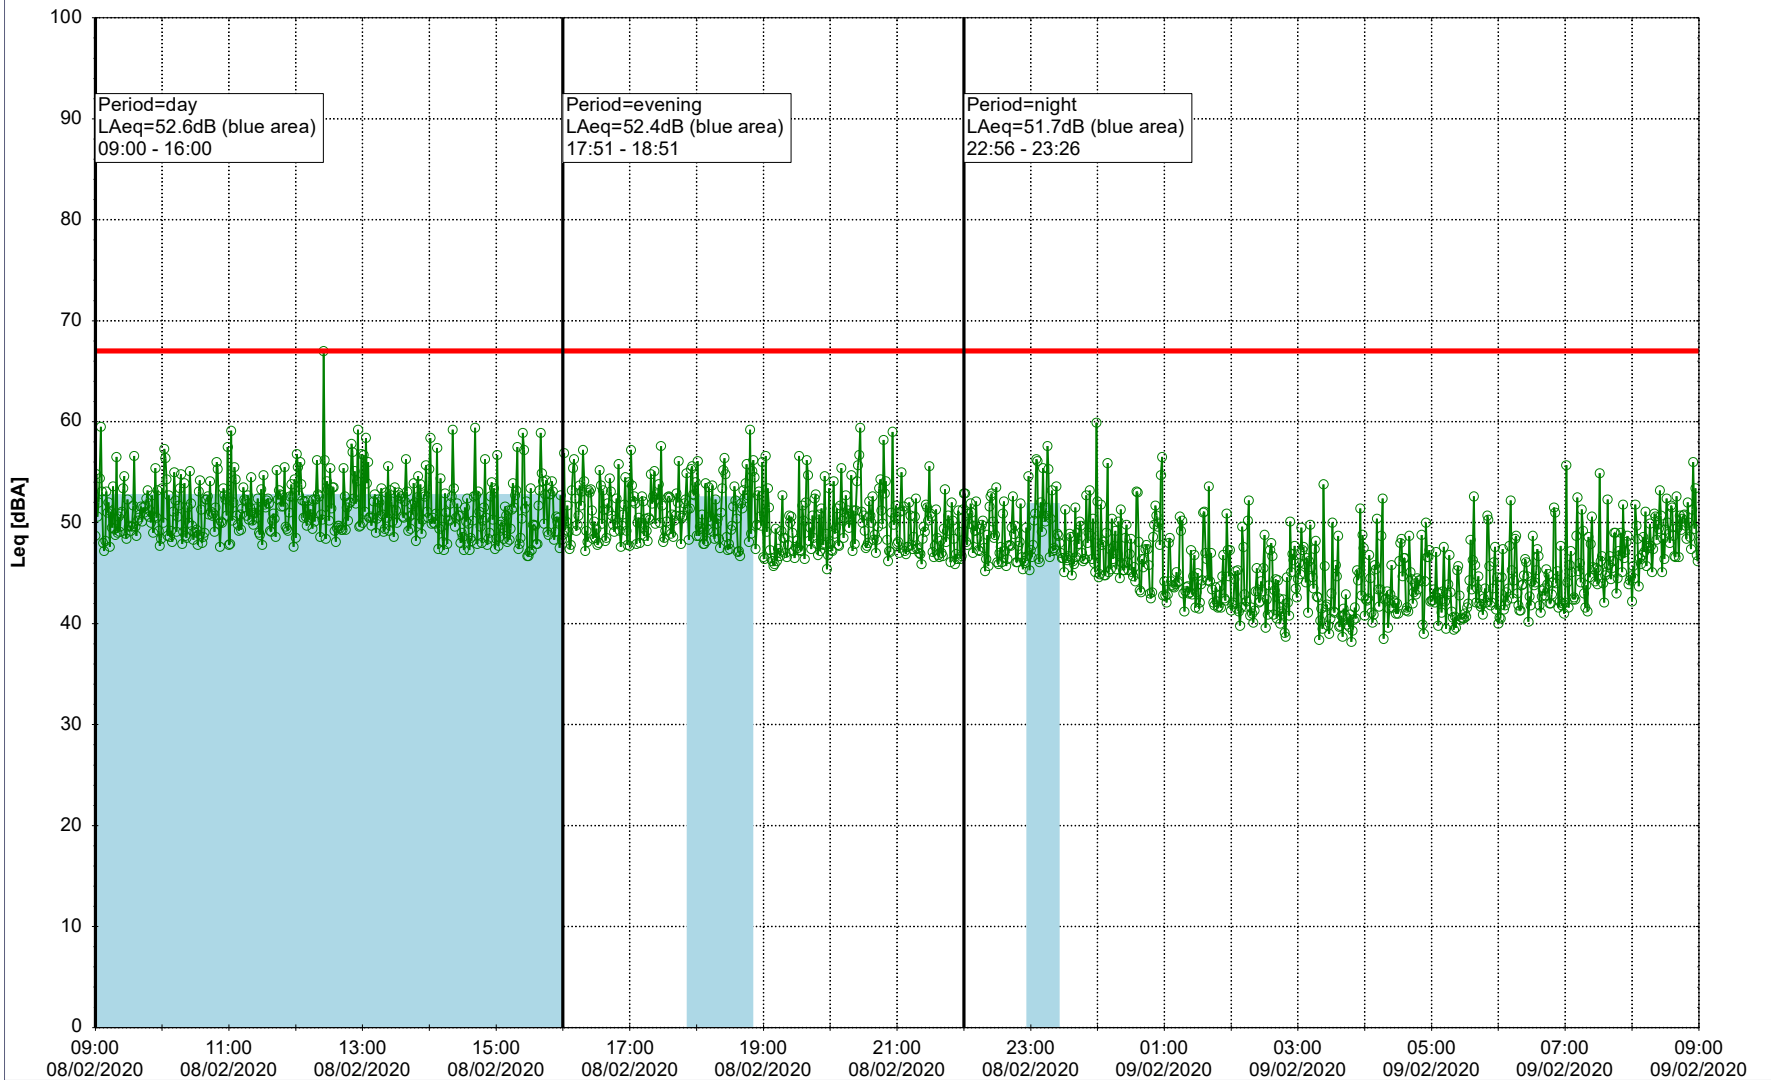

Remarks

...

Noise Time Related Diagram

07/02/2020
08/02/2020

○○○ NEL_NS01

Project: Kronos Sydhavnen
Construction: Ny Ellebjerg
Location: N-V

Plan View

Remarks

...

Noise Time Related Diagram

08/02/2020
09/02/2020

○ ○ ○ ○ NEL_NS01

Project: Kronos Sydhavnen
Construction: Ny Ellebjerg
Location: N-V

Plan View

Remarks

...