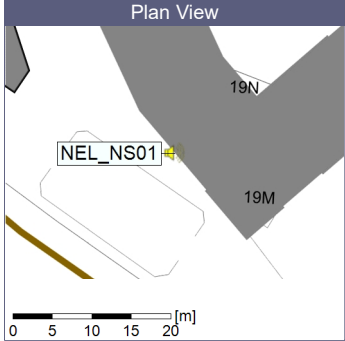

Project: Kronos Sydhavnen
Construction: Ny Ellebjerg
Location: N-V

05/02/2020
06/02/2020

Noise Time Related Diagram

○○○ NEL_NS01

Remarks

...