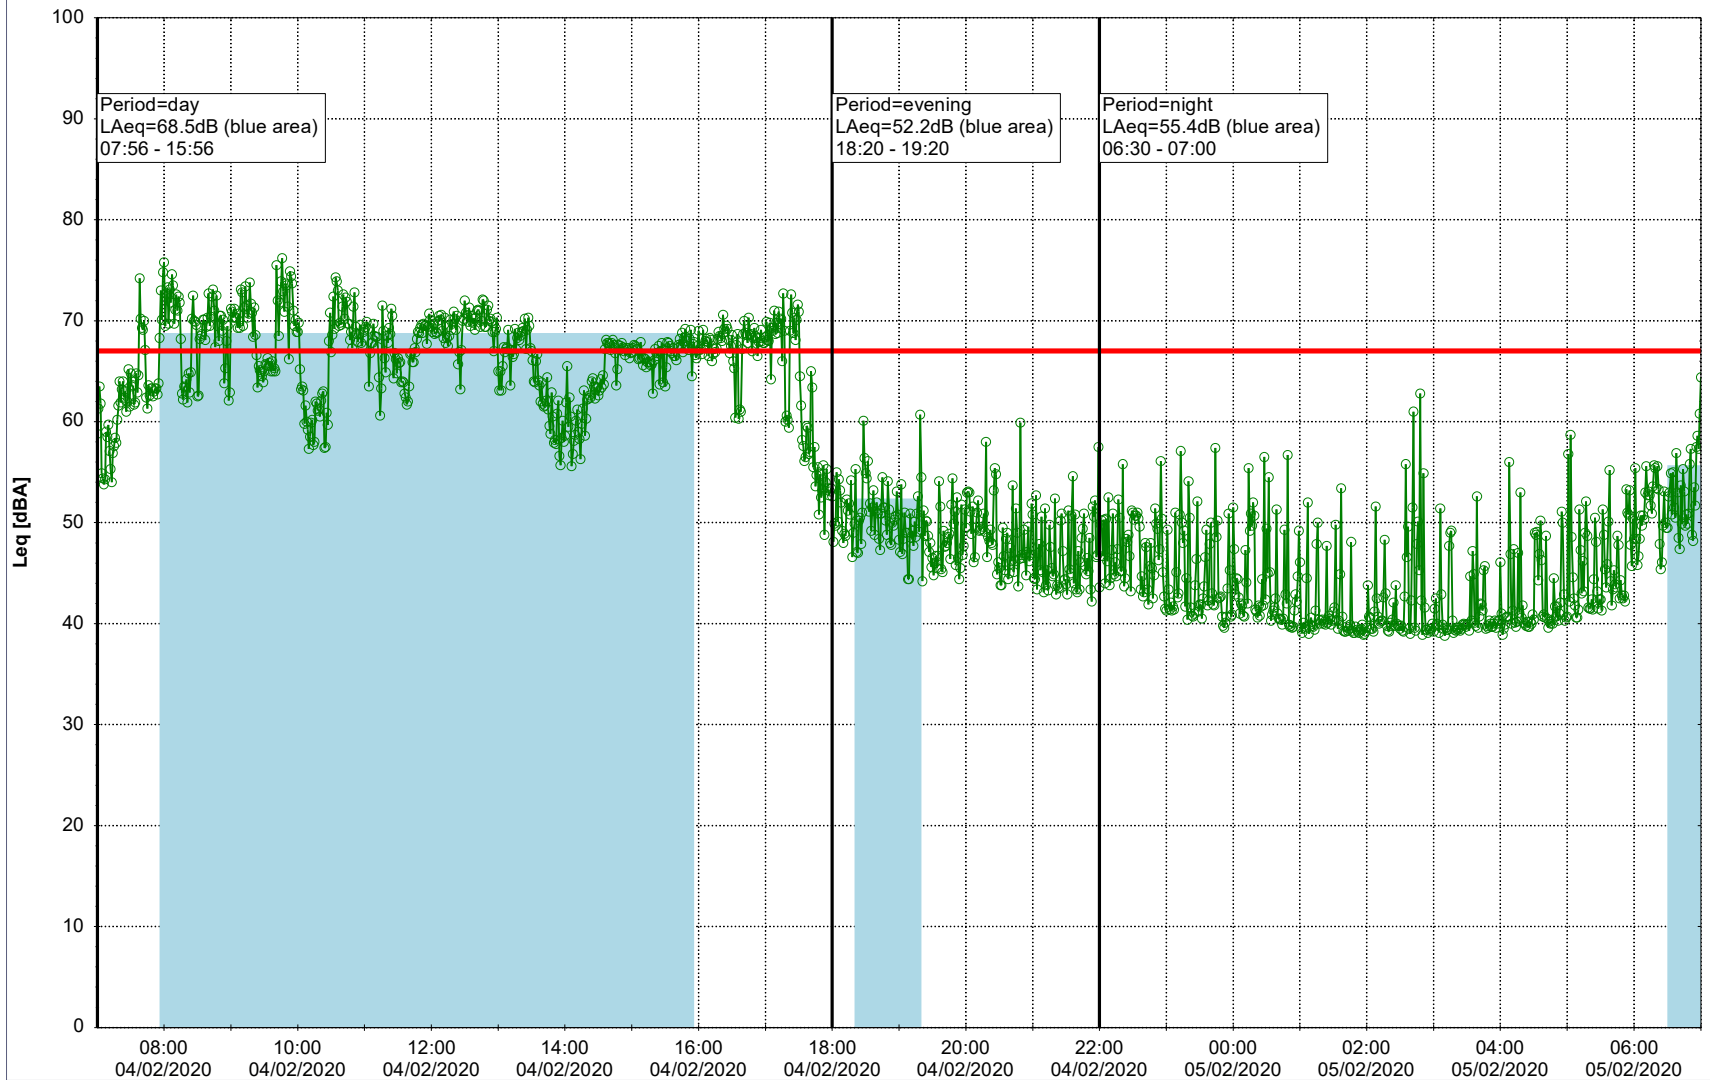

Project: Kronos Sydhavnen
Construction: Ny Ellebjerg
Location: N-V

Plan View

Remarks

...

Noise Time Related Diagram

04/02/2020

05/02/2020

○ ○ ○ NEL_NS01

Project: Kronos Sydhavnen
Construction: Ny Ellebjerg
Location: N-V

05/02/2020
06/02/2020

Noise Time Related Diagram

○○○ NEL_NS01

Remarks

...

Project: Kronos Sydhavnen
Construction: Ny Ellebjerg
Location: N-V

Plan View

Remarks

...

Noise Time Related Diagram

06/02/2020
07/02/2020

○ NEL_NS01

Project: Kronos Sydhavnen
Construction: Ny Ellebjerg
Location: N-V

Plan View

...

Noise Time Related Diagram

08/02/2020
09/02/2020

○ ○ ○ ○ NEL_NS01

Project: Kronos Sydhavnen
Construction: Ny Ellebjerg
Location: N-V

Plan View

Remarks

...