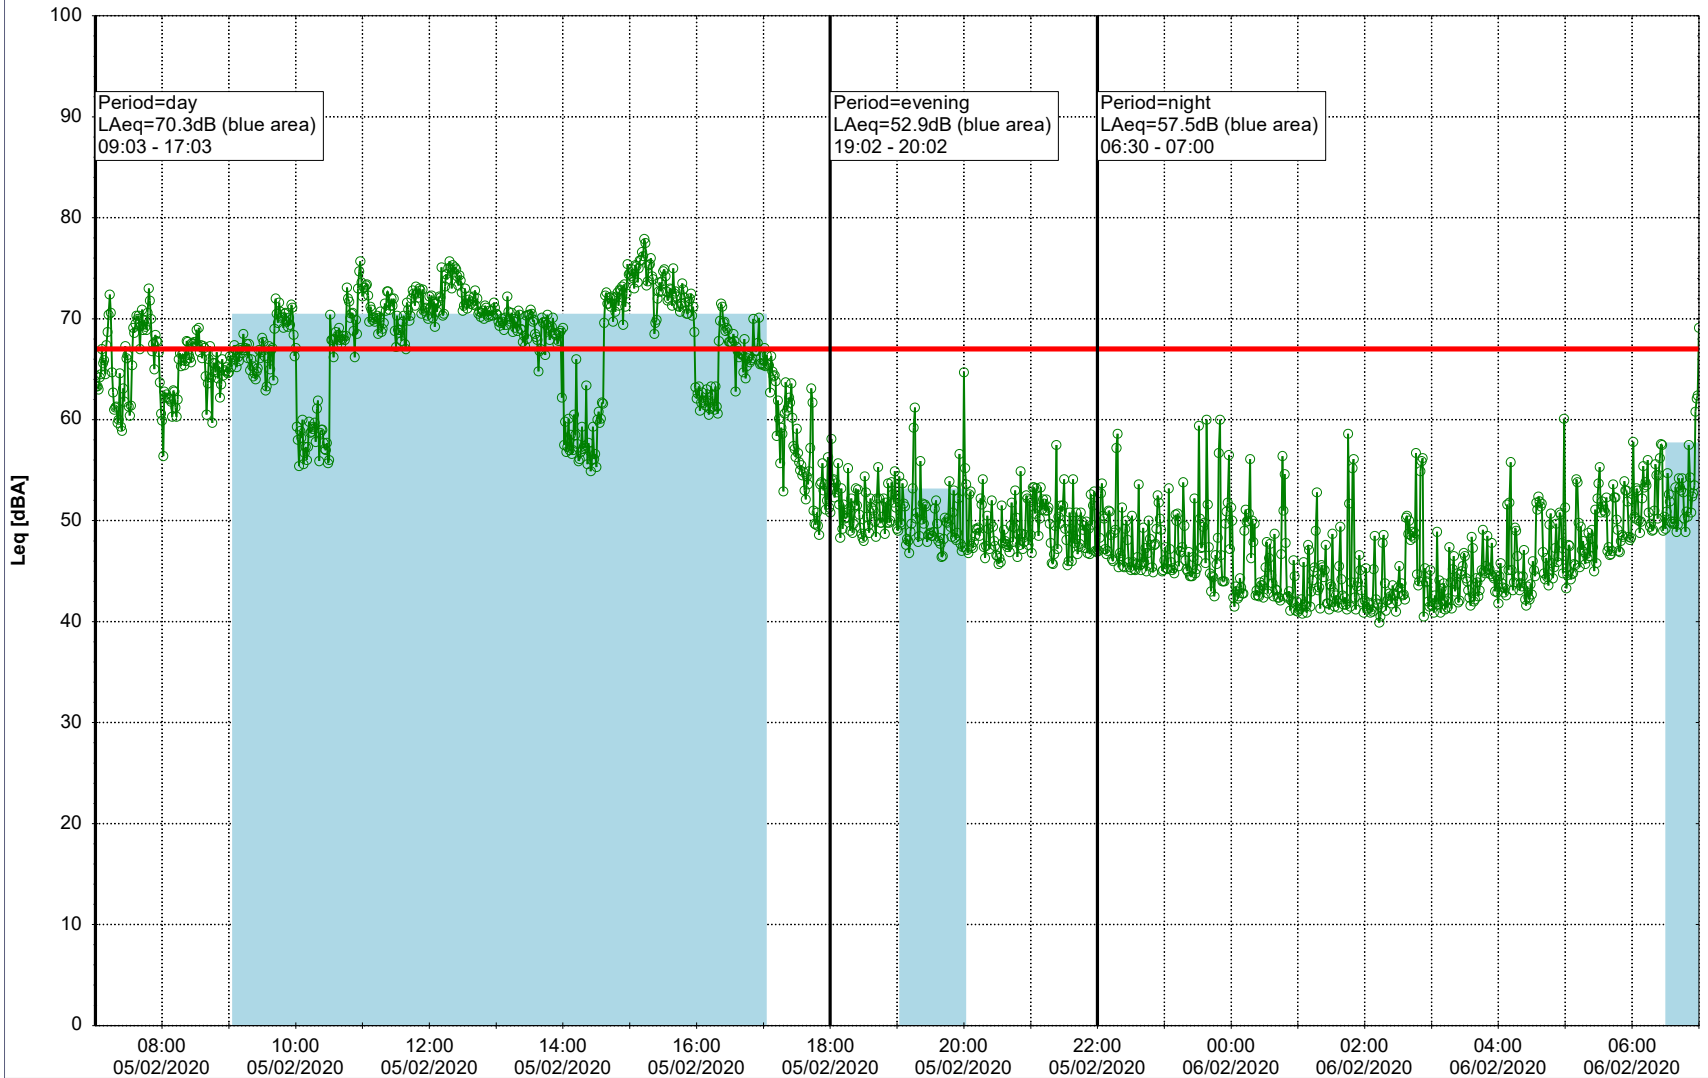

Project: Kronos Sydhavnen
Construction: Ny Ellebjerg
Location: N-V

05/02/2020
06/02/2020

Noise Time Related Diagram

○○○ NEL_NS01

Remarks

...

Project: Kronos Sydhavnen
Construction: Ny Ellebjerg
Location: N-V

Plan View

Remarks

...

Noise Time Related Diagram

06/02/2020
07/02/2020

○ NEL_NS01

Project: Kronos Sydhavnen
Construction: Ny Ellebjerg
Location: N-V

Plan View

Remarks

...

Noise Time Related Diagram

07/02/2020
08/02/2020

○○○ NEL_NS01

Project: Kronos Sydhavnen
Construction: Ny Ellebjerg
Location: N-V

Plan View

Remarks

...

Noise Time Related Diagram

08/02/2020
09/02/2020

○ ○ ○ ○ NEL_NS01

Project: Kronos Sydhavnen
Construction: Ny Ellebjerg
Location: N-V

Plan View

Remarks

...