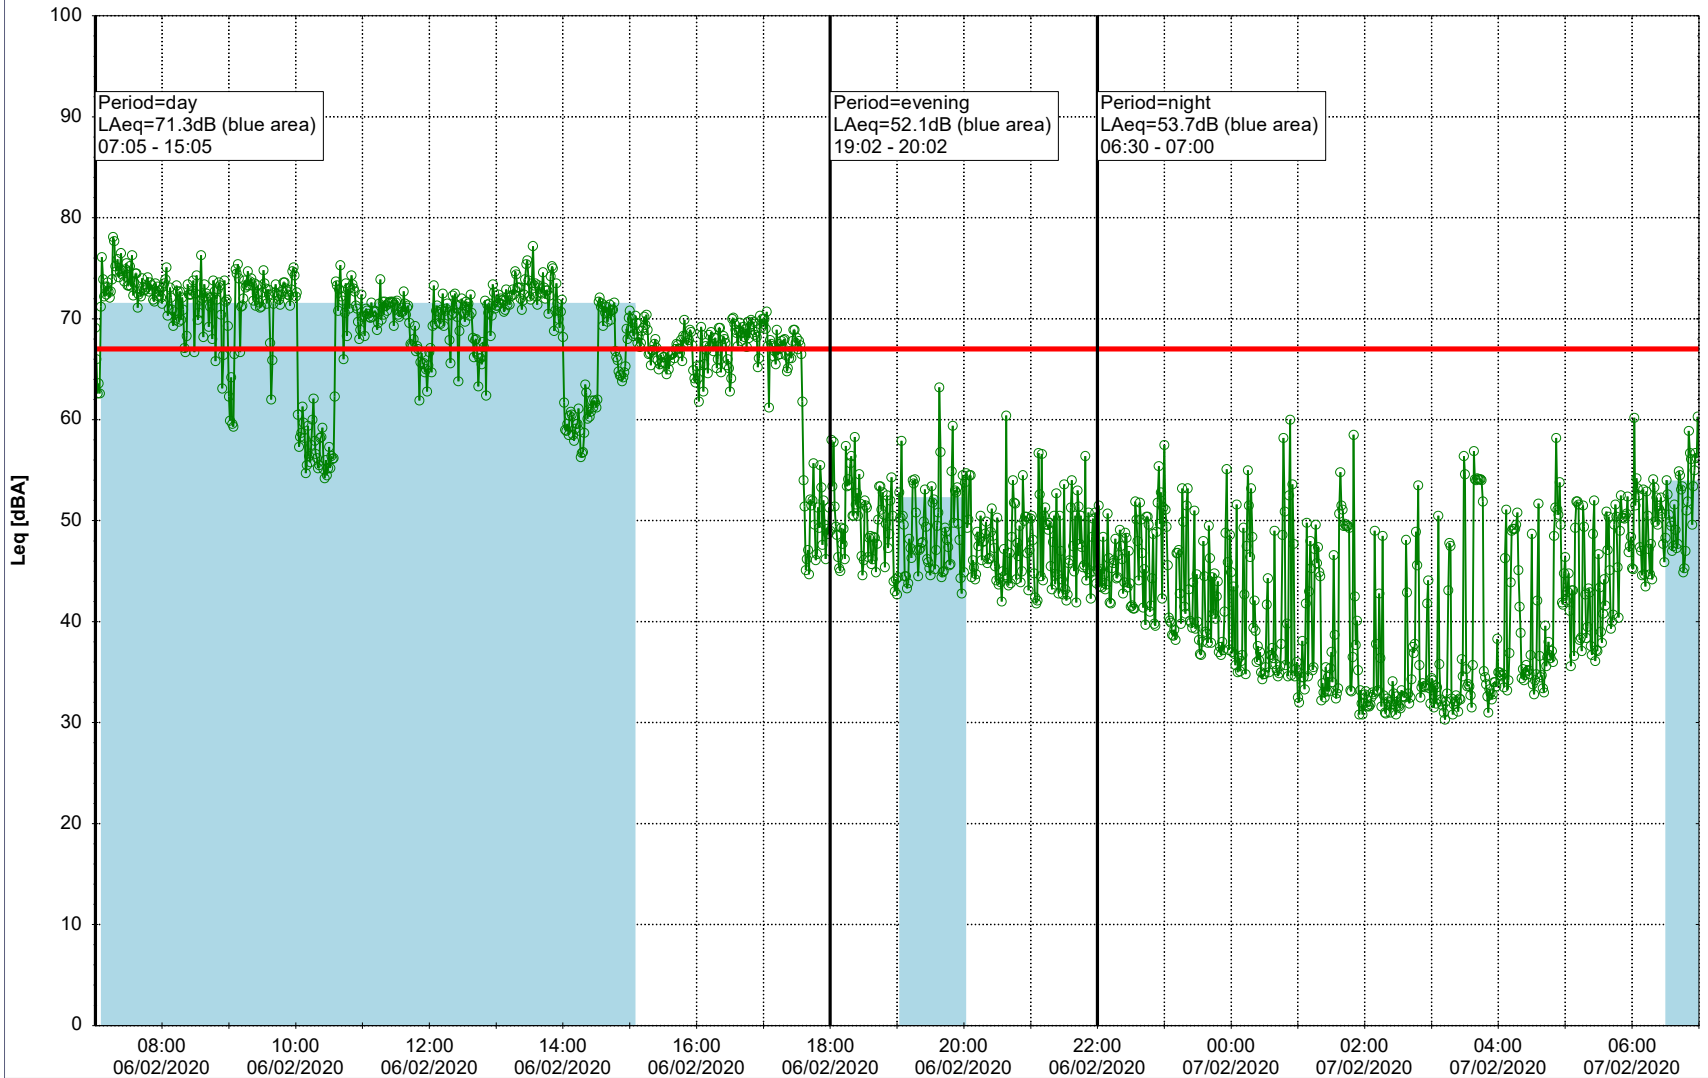

Project: Kronos Sydhavnen
Construction: Ny Ellebjerg
Location: N-V

05/02/2020
06/02/2020

Noise Time Related Diagram

○○○ NEL_NS01

Remarks

...

Project: Kronos Sydhavnen
Construction: Ny Ellebjerg
Location: N-V

Plan View

Remarks

...

Noise Time Related Diagram

06/02/2020
07/02/2020

○ NEL_NS01

Project: Kronos Sydhavnen
Construction: Ny Ellebjerg
Location: N-V

Plan View

Remarks

...

Noise Time Related Diagram

07/02/2020
08/02/2020

○○○ NEL_NS01

Project: Kronos Sydhavnen
Construction: Ny Ellebjerg
Location: N-V

Plan View

Remarks

...

Noise Time Related Diagram

08/02/2020
09/02/2020

○ ○ ○ ○ NEL_NS01

Project: Kronos Sydhavnen
Construction: Ny Ellebjerg
Location: N-V

Plan View

Remarks

...