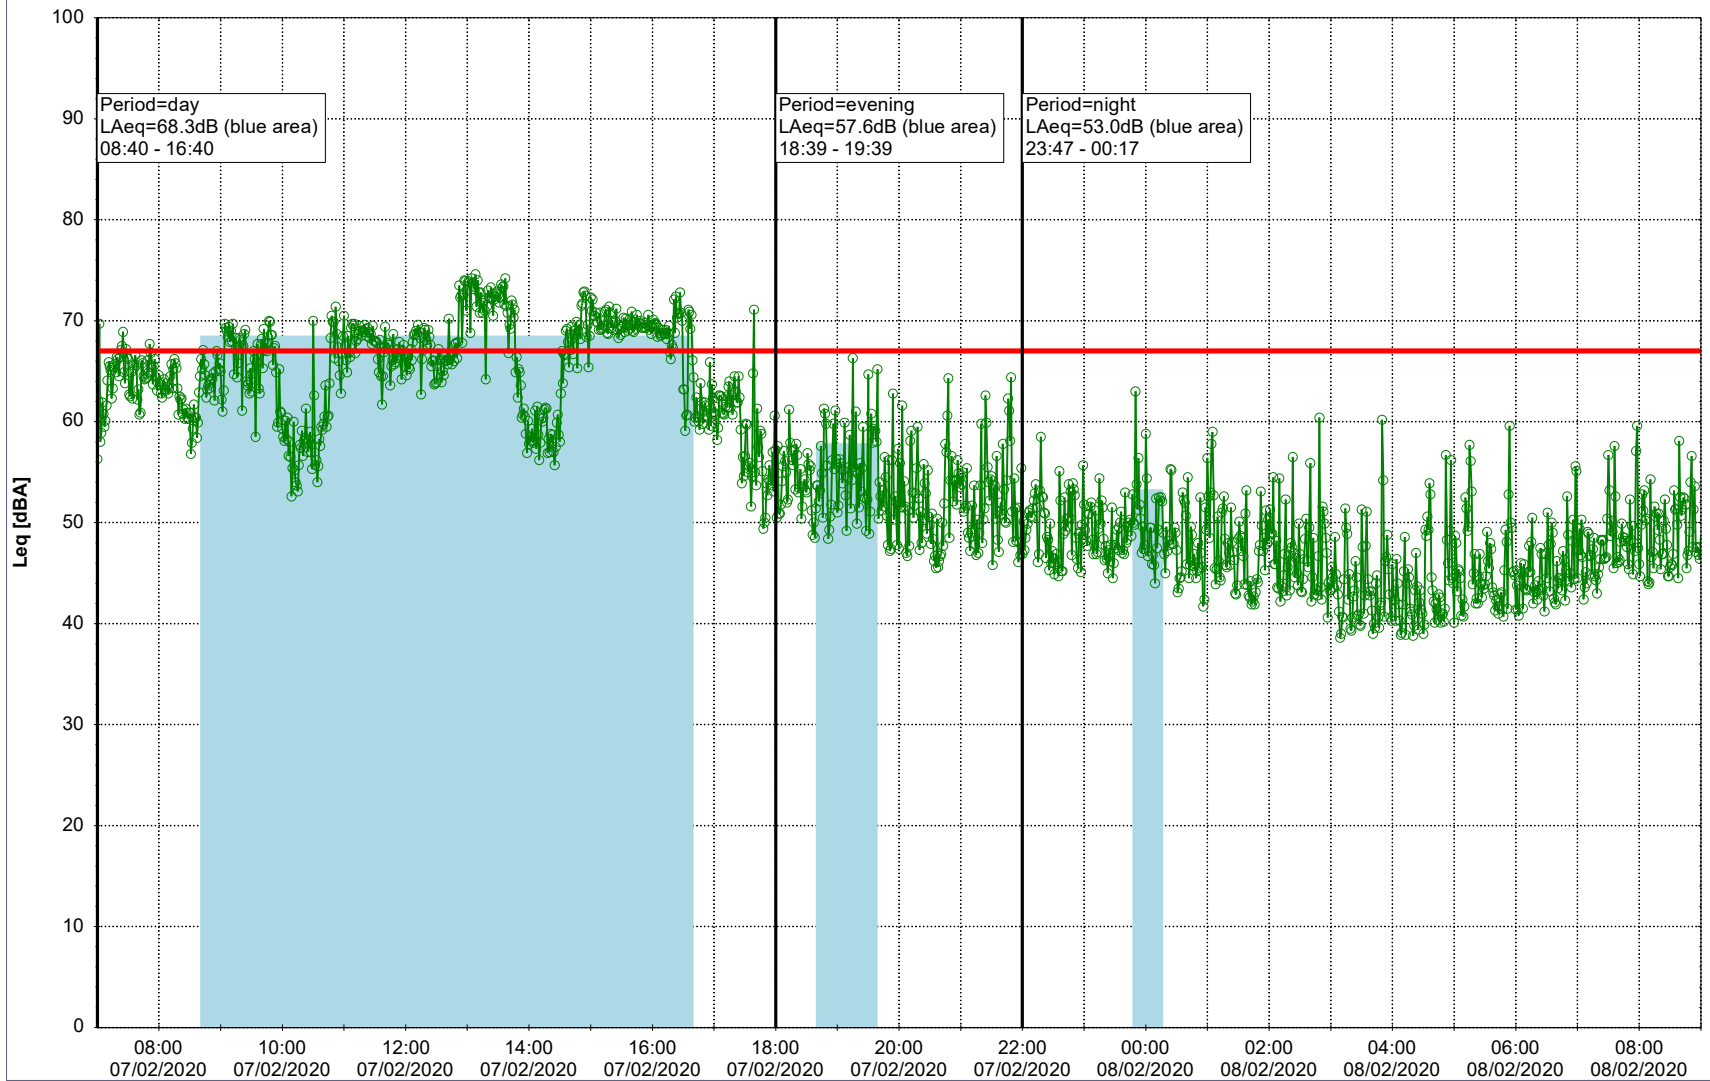

Project: Kronos Sydhavnen
Construction: Ny Ellebjerg
Location: N-V

05/02/2020
06/02/2020

Noise Time Related Diagram

○○○ NEL_NS01

Remarks

...

Project: Kronos Sydhavnen
Construction: Ny Ellebjerg
Location: N-V

Plan View

Remarks

...

Noise Time Related Diagram

06/02/2020
07/02/2020

○ NEL_NS01

Project: Kronos Sydhavnen
Construction: Ny Ellebjerg
Location: N-V

Plan View

Remarks

...

Noise Time Related Diagram

07/02/2020
08/02/2020

○○○ NEL_NS01

Project: Kronos Sydhavnen
Construction: Ny Ellebjerg
Location: N-V

Plan View

Remarks

...

Noise Time Related Diagram

08/02/2020
09/02/2020

○ ○ ○ ○ NEL_NS01

Project: Kronos Sydhavnen
Construction: Ny Ellebjerg
Location: N-V

Plan View

Remarks

...