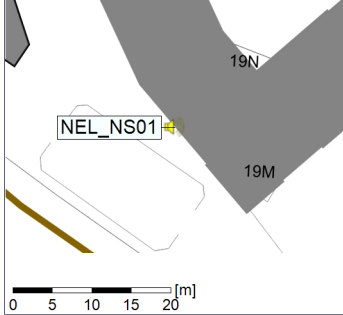

Plan View

Remarks

...

Noise Time Related Diagram

06/02/2020
07/02/2020

○ NEL_NS01

Project: Kronos Sydhavnen
Construction: Ny Ellebjerg
Location: N-V

Plan View