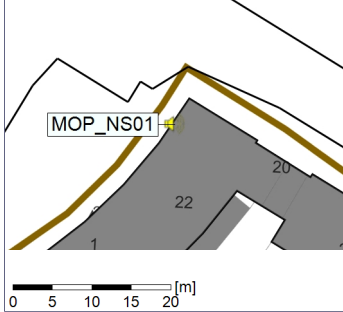

Plan View

Remarks

...

Noise Time Related Diagram

27/12/2022
28/12/2022

○○○○ MOP_NS01

Project: Kronos Sydhavnen
Construction: Mozarts Plads
Location: N-V

Plan View