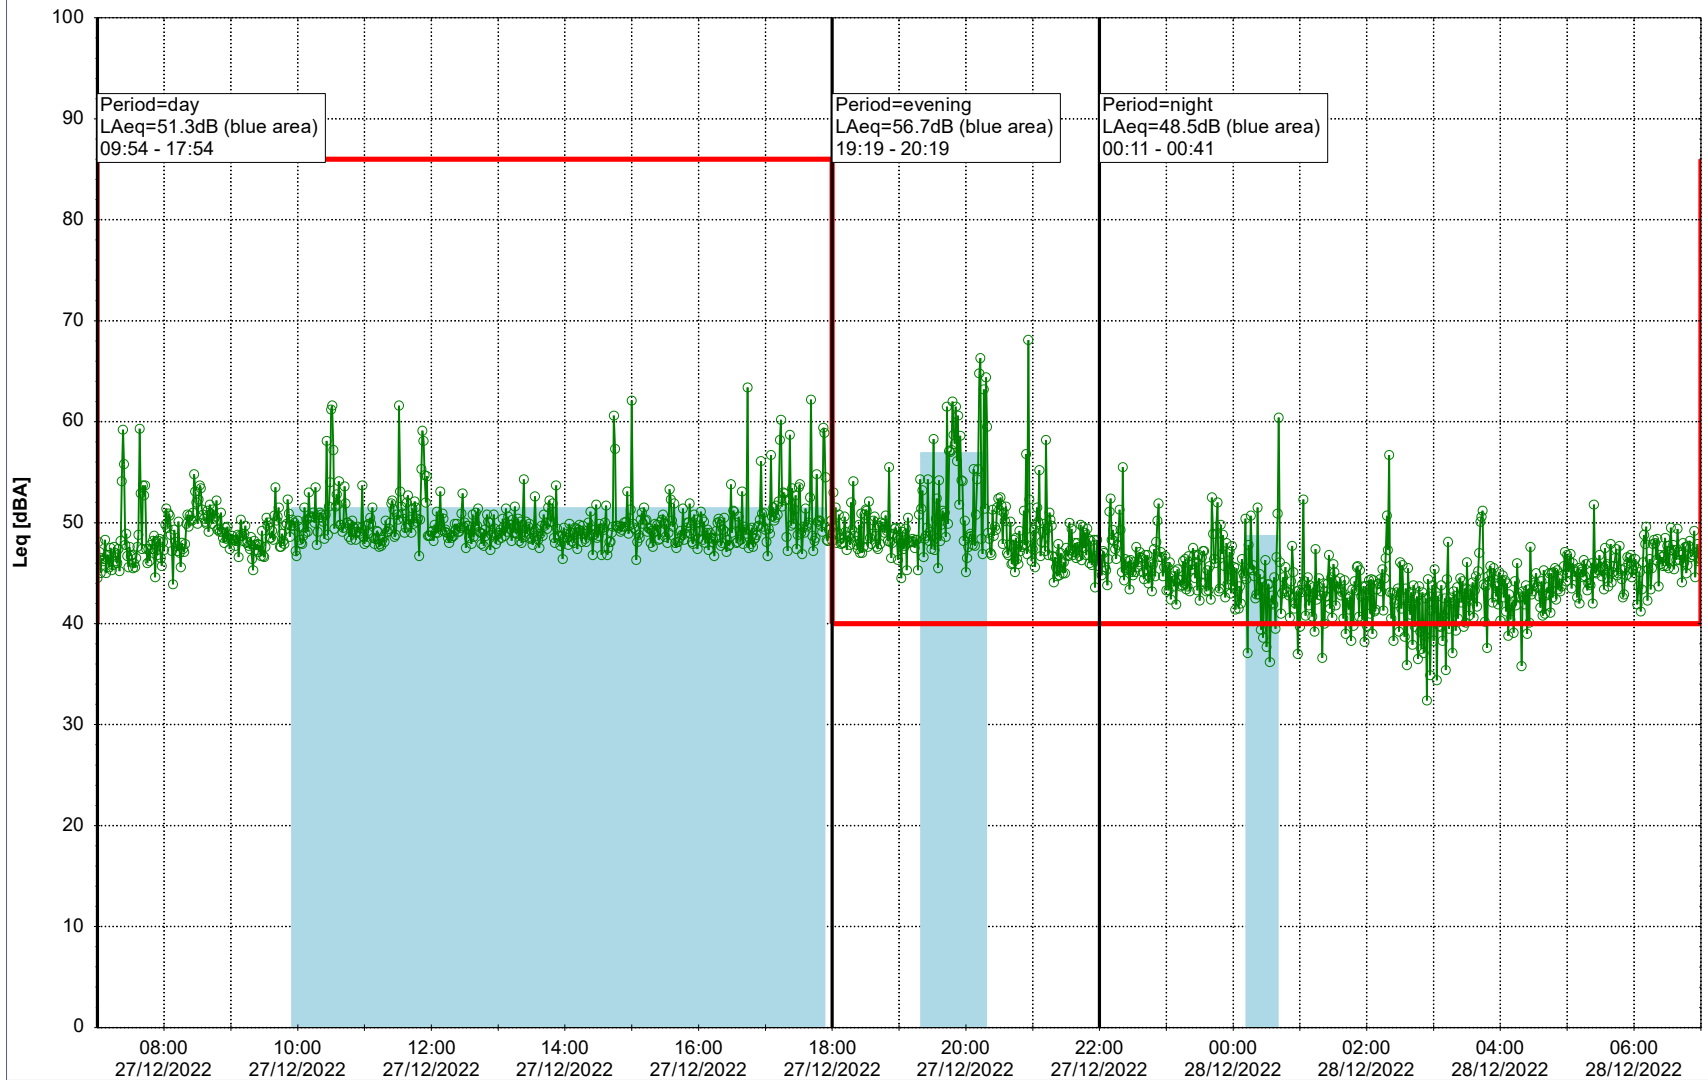

Plan View

Remarks

...

Noise Time Related Diagram

27/12/2022
28/12/2022

○○○○ MOP_NS01

Project: Kronos Sydhavnen
Construction: Mozarts Plads
Location: N-V

Plan View

Remarks

...

Noise Time Related Diagram

28/12/2022
29/12/2022

○○○○ MOP_NS01

Project: Kronos Sydhavnen
Construction: Mozarts Plads
Location: N-V

Plan View

Remarks