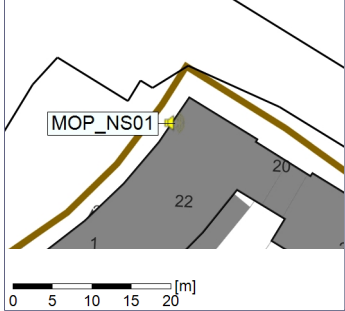

...

Noise Time Related Diagram

29/12/2022
30/12/2022

○○○○ MOP_NS01

Project: Kronos Sydhavnen
Construction: Mozarts Plads
Location: N-V

Plan View

Remarks

...