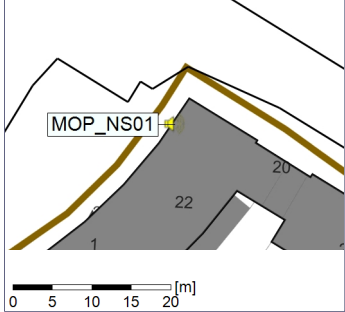

31/12/2022
01/01/2023

○○○○ MOP_NS01

Project: Kronos Sydhavnen
Construction: Mozarts Plads
Location: N-V

Plan View

Remarks

...

Noise Time Related Diagram

01/01/2023
02/01/2023