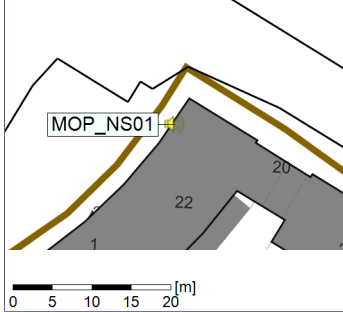

Remarks

...

Noise Time Related Diagram

28/12/2022
29/12/2022

○○○○ MOP_NS01

Project: Kronos Sydhavnen
Construction: Mozarts Plads
Location: N-V

Plan View

Remarks