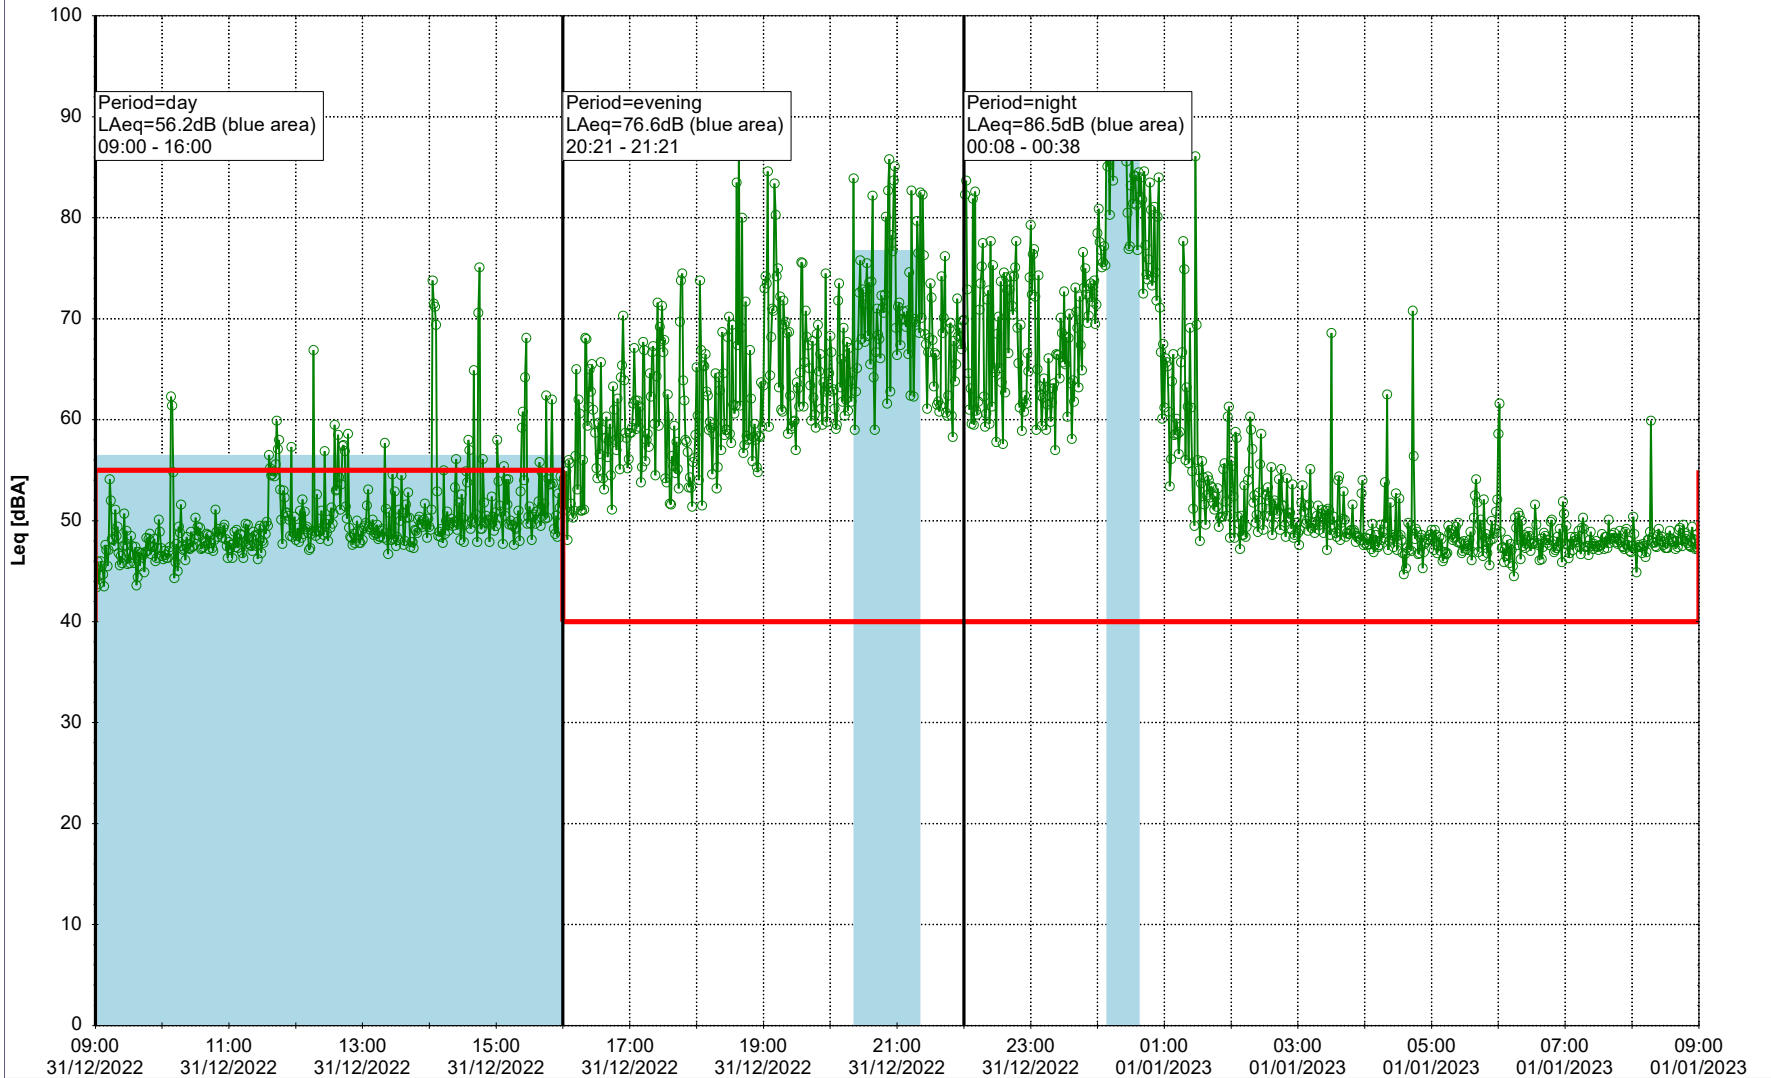

Noise Time Related Diagram

30/12/2022
31/12/2022

○○○○ MOP_NS01

Project: Kronos Sydhavnen
Construction: Mozarts Plads
Location: N-V

Plan View

Remarks

...

Noise Time Related Diagram

31/12/2022
01/01/2023

○○○○ MOP_NS01

Project: Kronos Sydhavnen
Construction: Mozarts Plads
Location: N-V

Plan View

Remarks

...

Noise Time Related Diagram

01/01/2023
02/01/2023