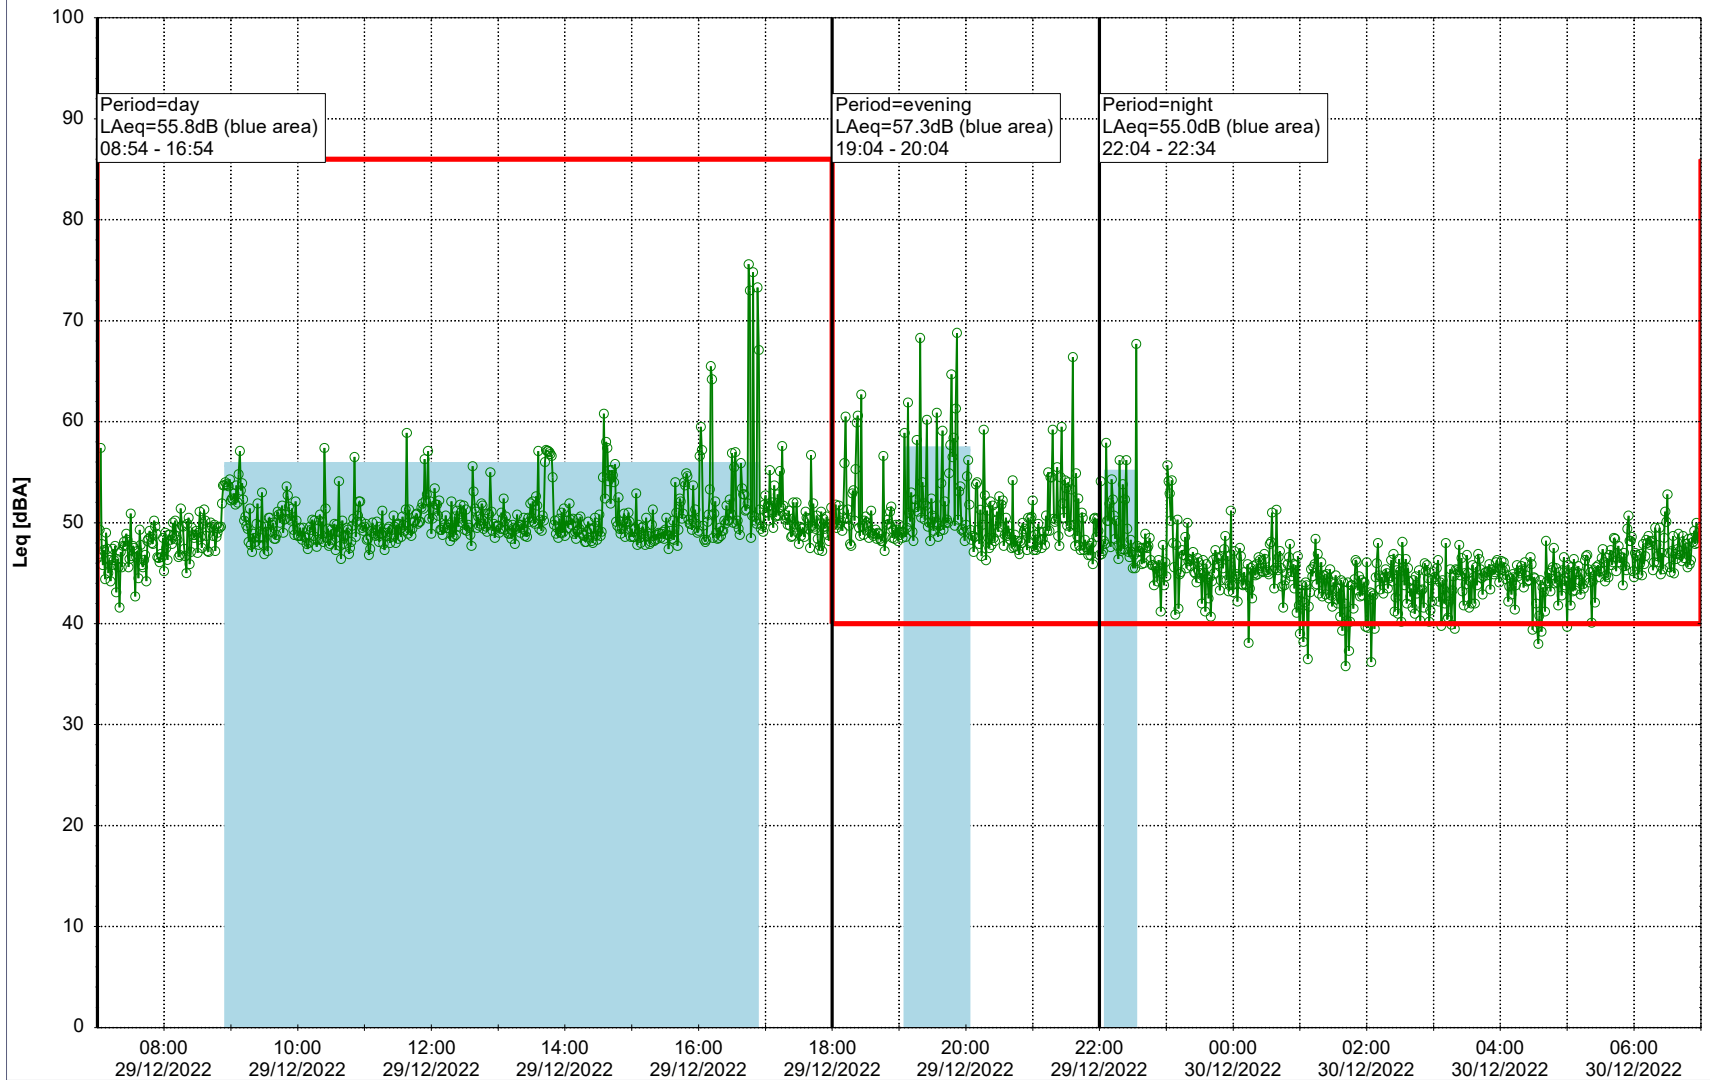

Remarks

...

Noise Time Related Diagram

28/12/2022
29/12/2022

○○○○ MOP_NS01

Project: Kronos Sydhavnen
Construction: Mozarts Plads
Location: N-V

Plan View

Remarks

...

Noise Time Related Diagram

29/12/2022
30/12/2022

○○○○ MOP_NS01

Project: Kronos Sydhavnen
Construction: Mozarts Plads
Location: N-V

Plan View

Remarks

...

Noise Time Related Diagram

30/12/2022
31/12/2022

○○○○ MOP_NS01

Project: Kronos Sydhavnen
Construction: Mozarts Plads
Location: N-V

Plan View

Remarks

...

Noise Time Related Diagram