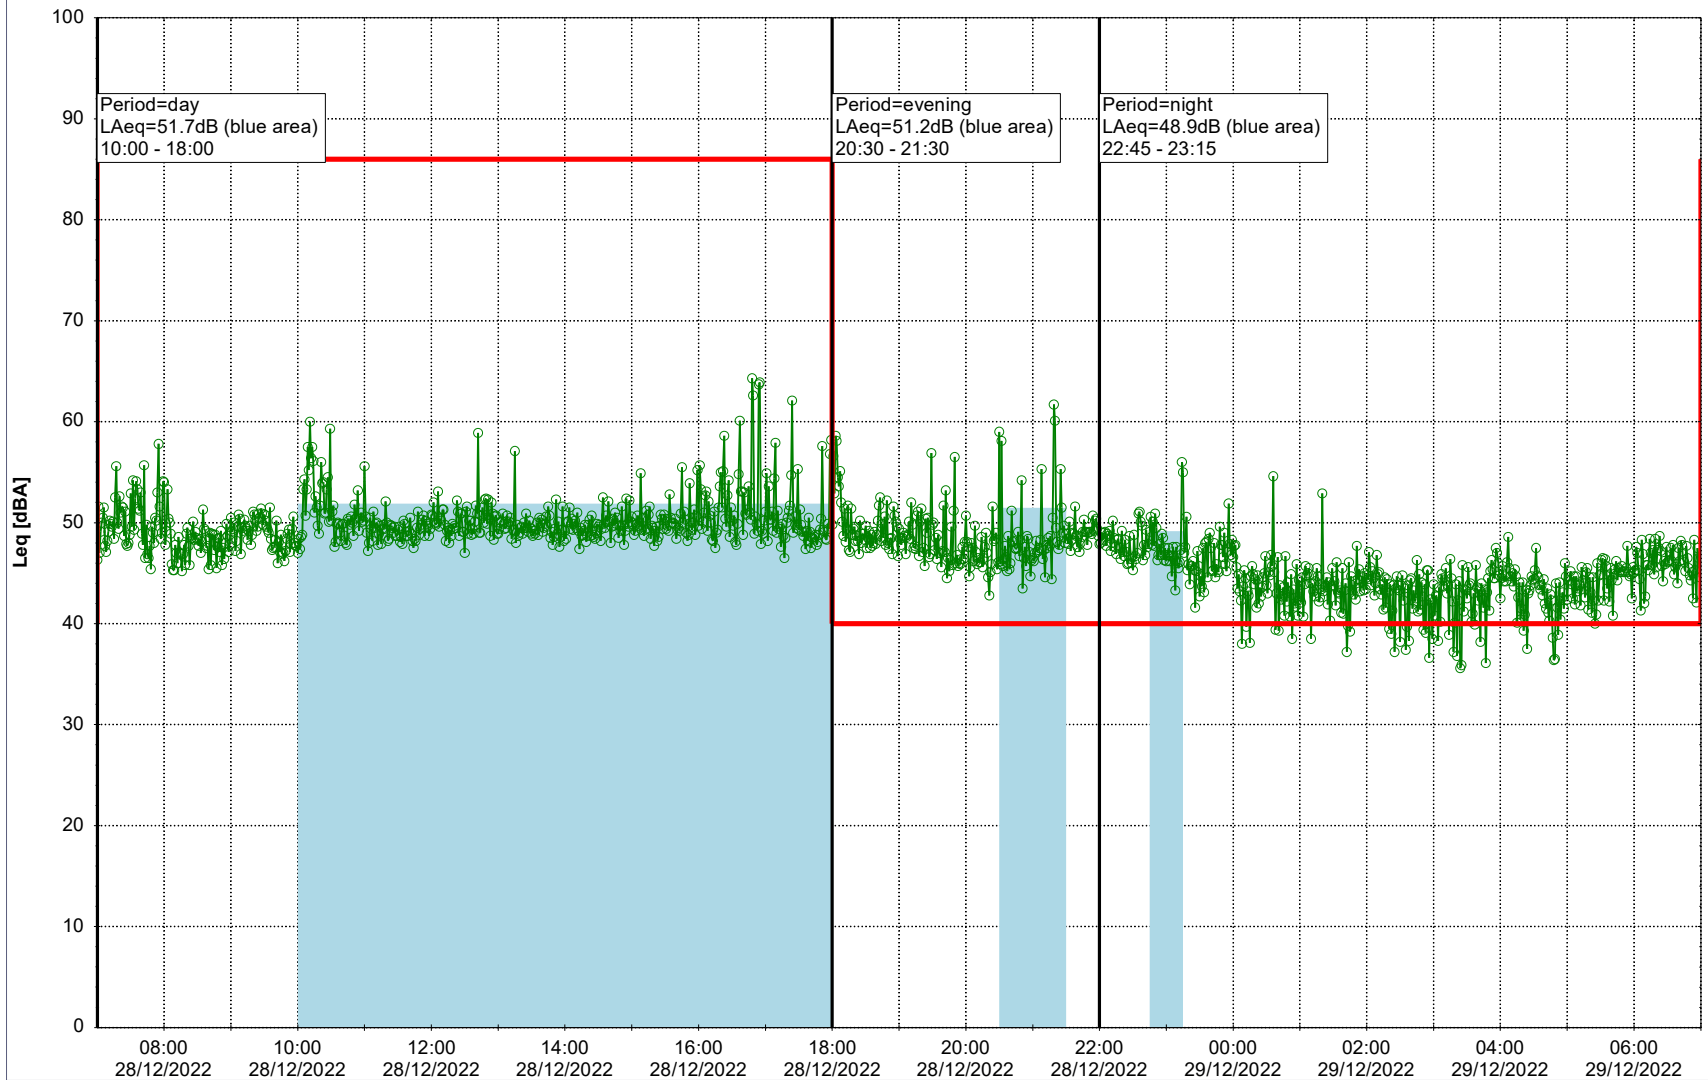

Plan View

Remarks

...

Noise Time Related Diagram

27/12/2022
28/12/2022

○○○○ MOP_NS01

Project: Kronos Sydhavnen
Construction: Mozarts Plads
Location: N-V

Plan View

Remarks

...

Noise Time Related Diagram

28/12/2022
29/12/2022

○○○○ MOP_NS01

Project: Kronos Sydhavnen
Construction: Mozarts Plads
Location: N-V

Plan View

Remarks