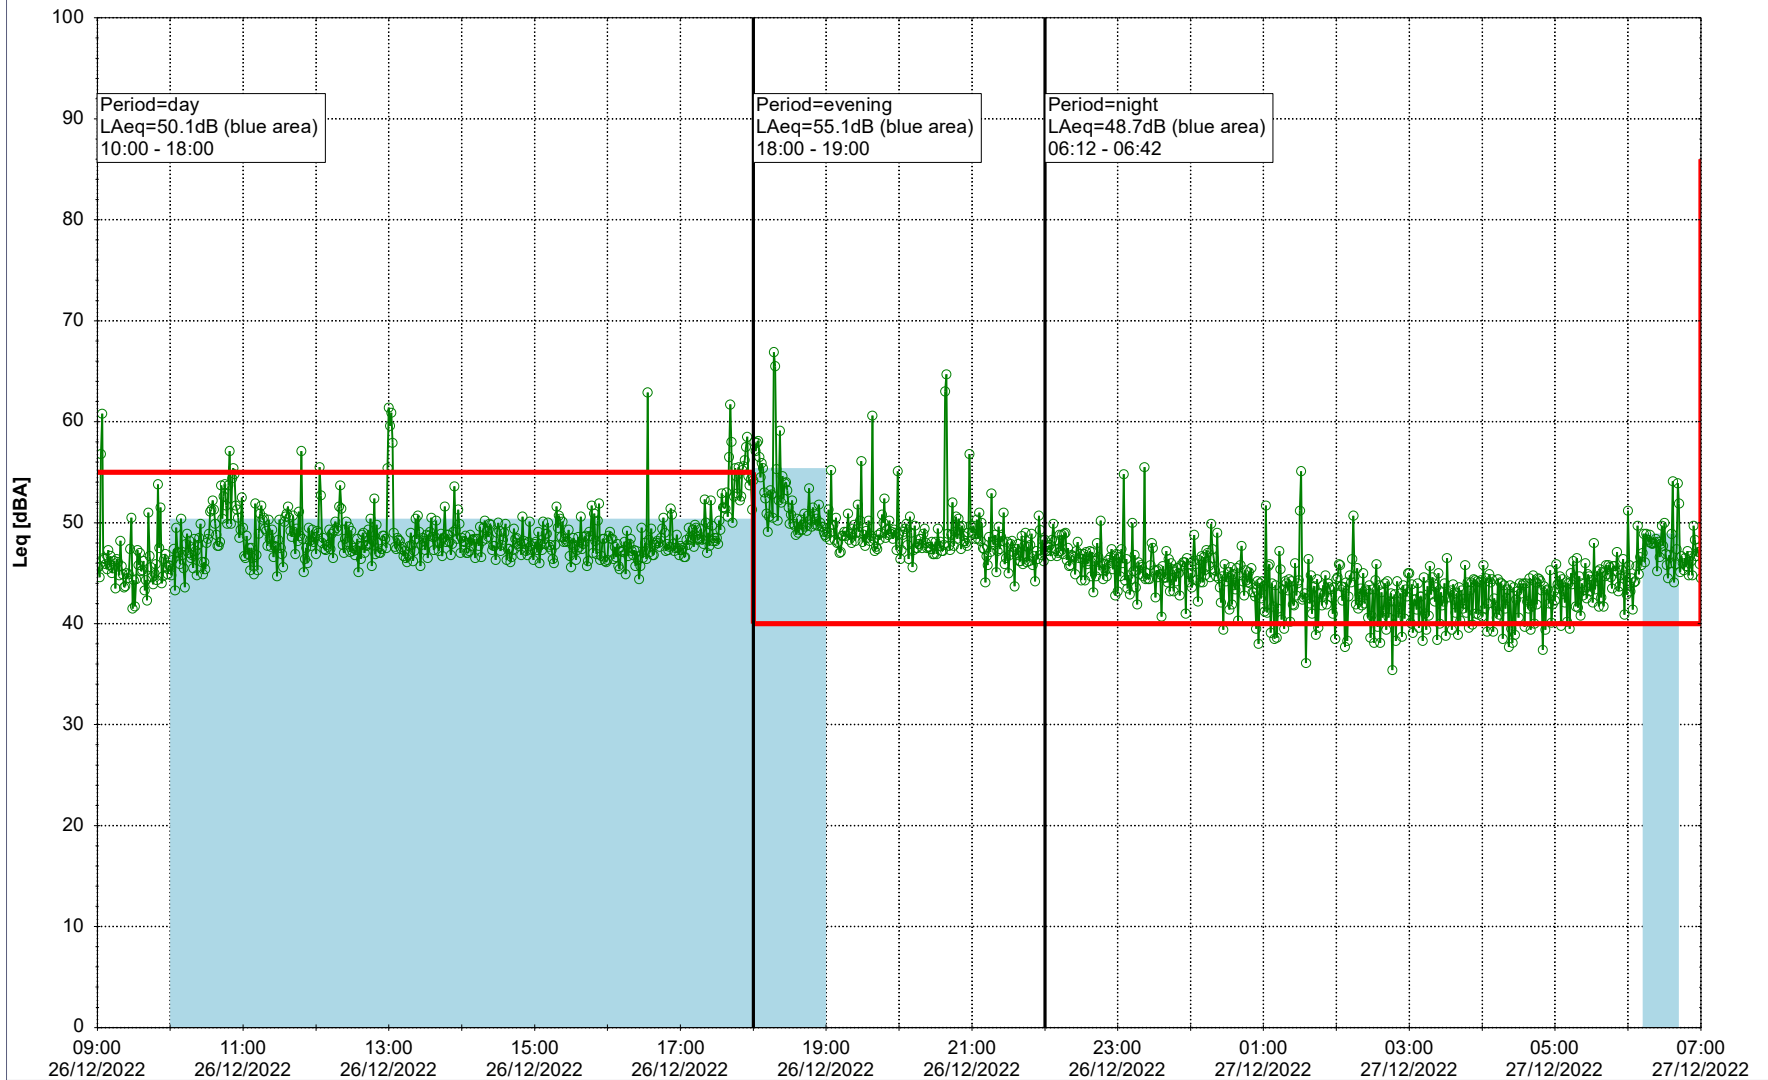

Project: Kronos Sydhavnen
Construction: Mozarts Plads
Location: N-V

Plan View

Remarks

...

Noise Time Related Diagram

26/12/2022
27/12/2022

○○○○ MOP_NS01

Project: Kronos Sydhavnen
Construction: Mozarts Plads
Location: N-V

Plan View

Remarks

...

Noise Time Related Diagram

27/12/2022
28/12/2022

○○○○ MOP_NS01

Project: Kronos Sydhavnen
Construction: Mozarts Plads
Location: N-V

Plan View

Remarks

...

Noise Time Related Diagram

28/12/2022
29/12/2022

○○○○ MOP_NS01

Project: Kronos Sydhavnen
Construction: Mozarts Plads
Location: N-V

Plan View

Remarks

Noise Time Related Diagram

30/12/2022
31/12/2022

○○○○ MOP_NS01

Project: Kronos Sydhavnen
Construction: Mozarts Plads
Location: N-V

Plan View

Remarks

...

Noise Time Related Diagram