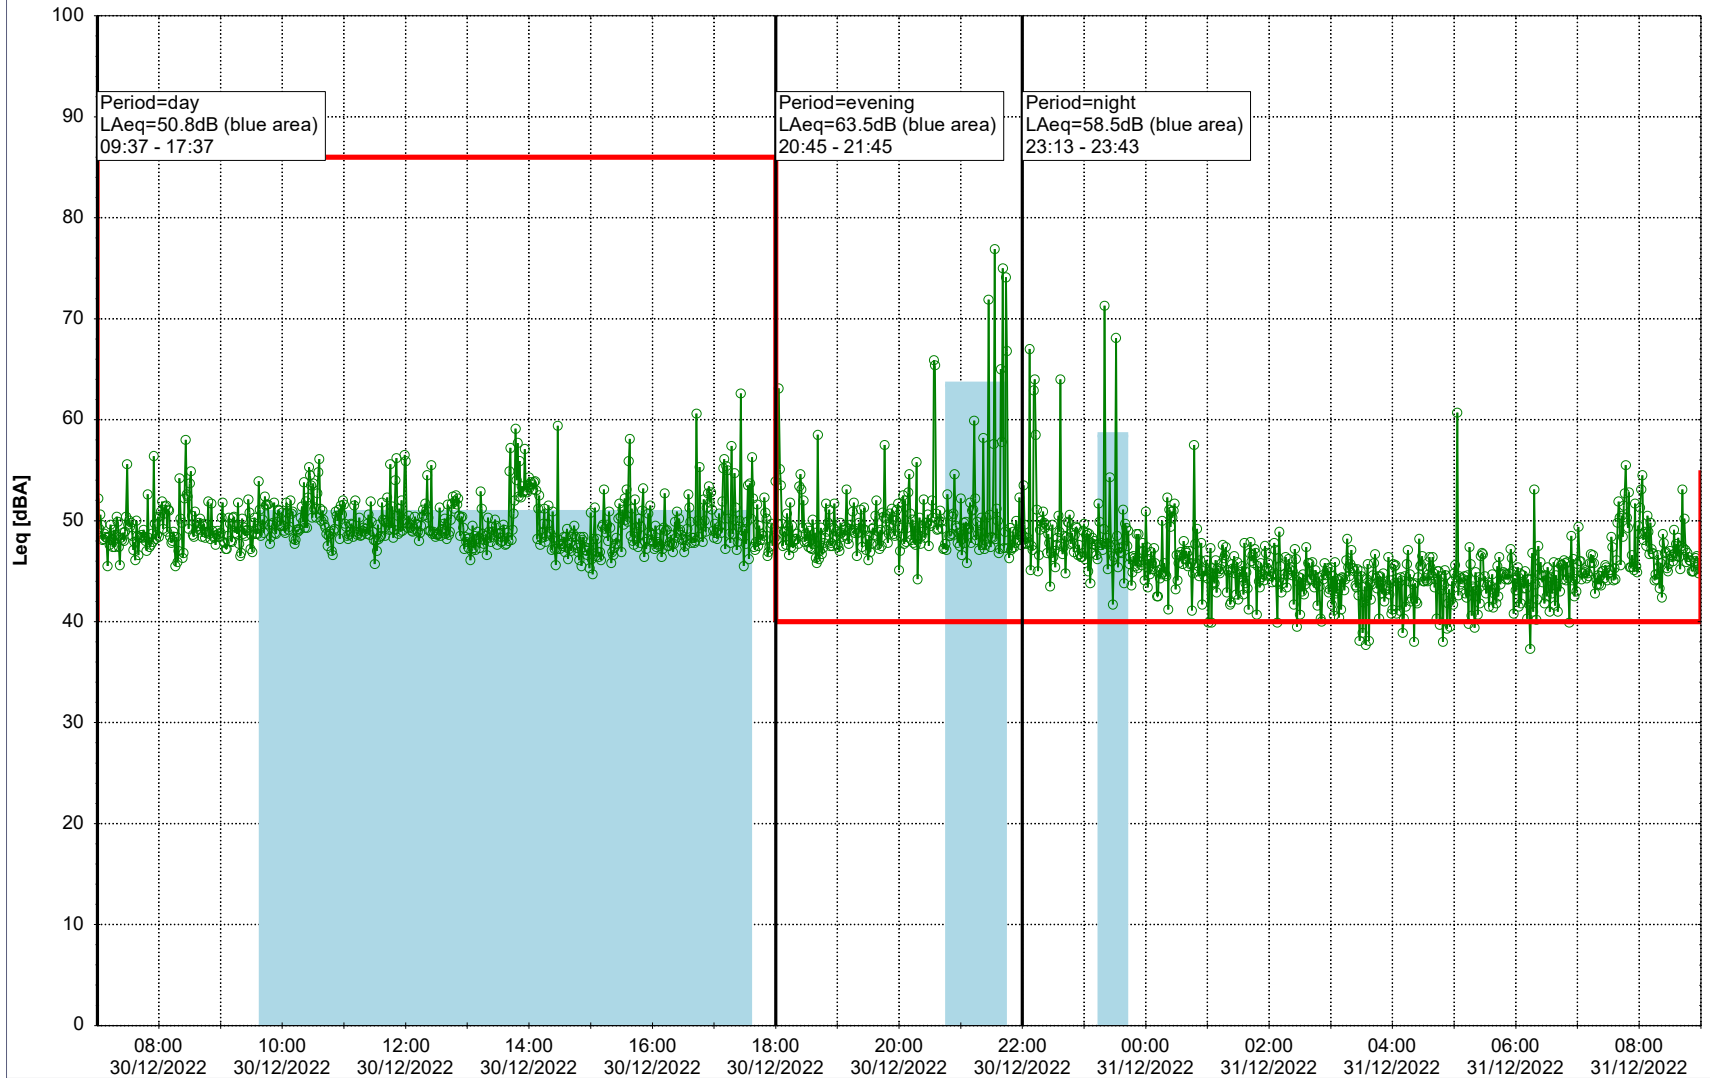

...

Noise Time Related Diagram

29/12/2022
30/12/2022

○○○○ MOP_NS01

Project: Kronos Sydhavnen
Construction: Mozarts Plads
Location: N-V

Plan View

Remarks

...

Noise Time Related Diagram

30/12/2022
31/12/2022

○○○○ MOP_NS01

Project: Kronos Sydhavnen
Construction: Mozarts Plads
Location: N-V

Plan View

Remarks

...

Noise Time Related Diagram

31/12/2022
01/01/2023

○○○○ MOP_NS01

Project: Kronos Sydhavnen
Construction: Mozarts Plads
Location: N-V

Plan View

Remarks

...

Noise Time Related Diagram

01/01/2023
02/01/2023