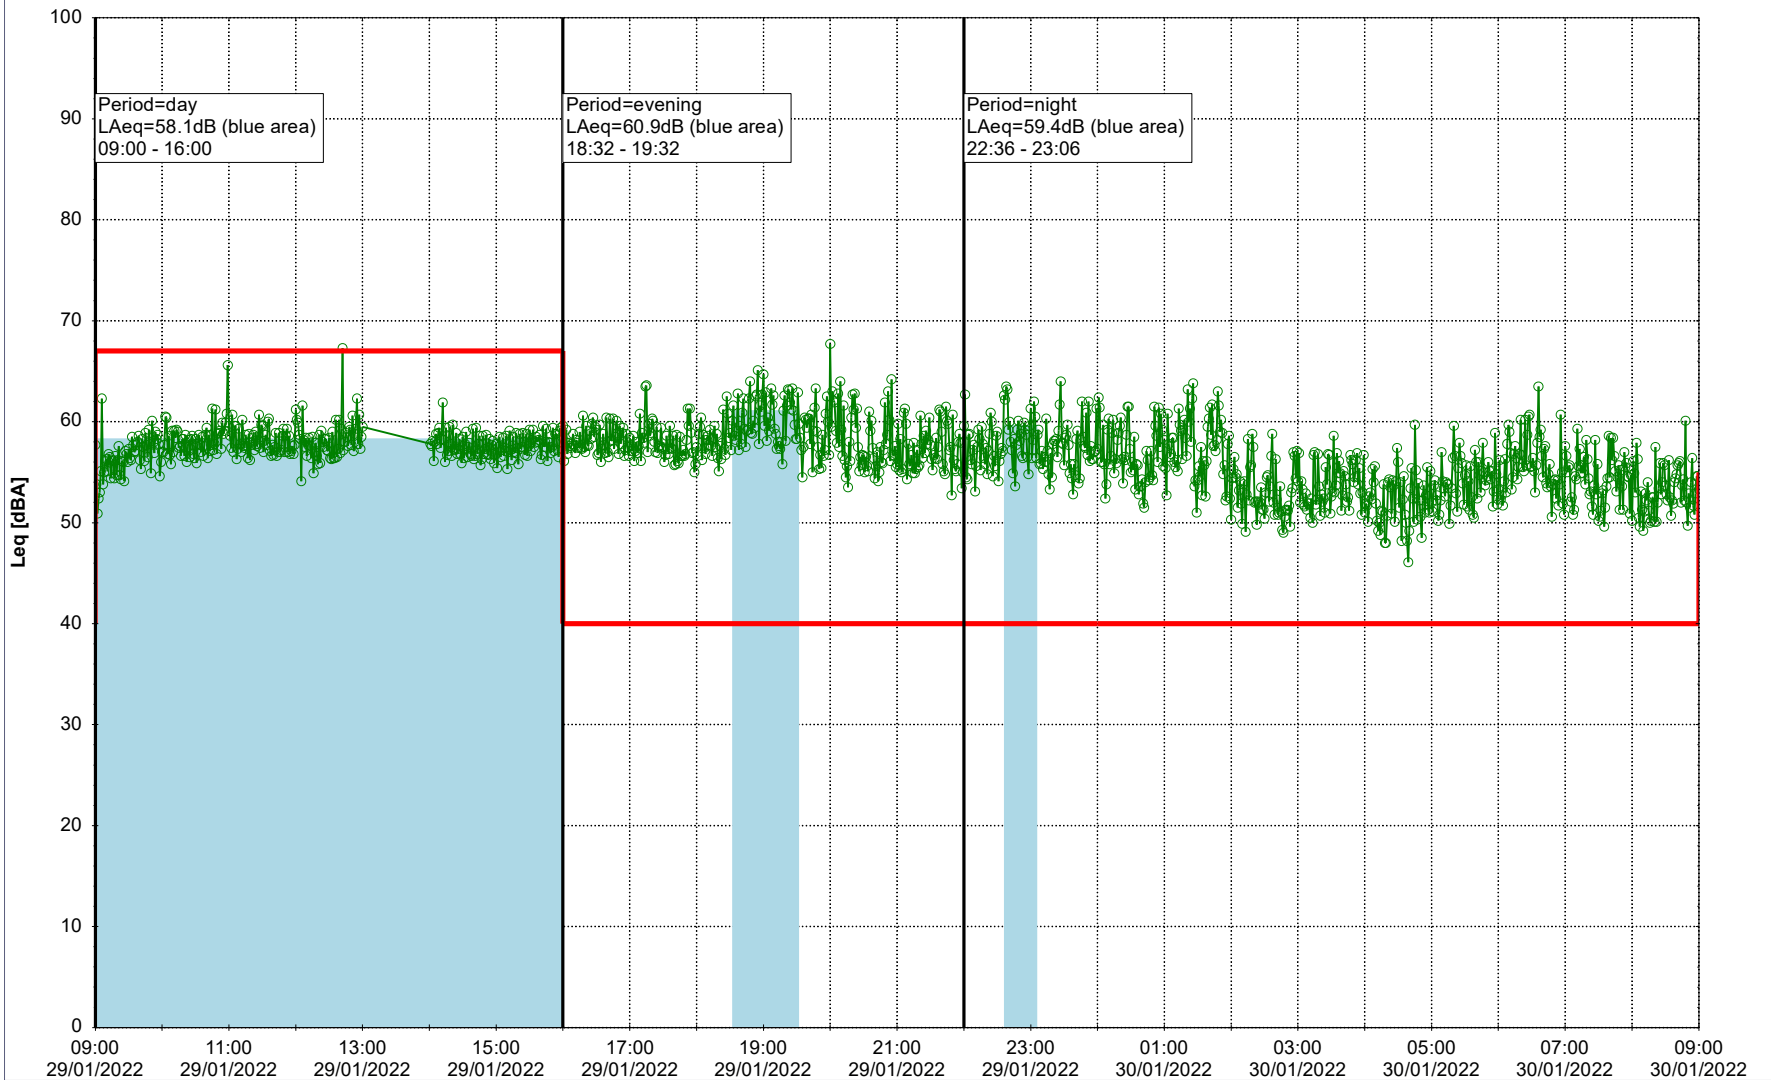

28/01/2022
29/01/2022

SLU_NS01

Project: Kronos Sydhavnen
Construction: Sluseholmen
Location: N-V

Plan View

0 5 10 15 20 [m]

Remarks

...

Noise Time Related Diagram

29/01/2022
30/01/2022

SLU_NS01

Project: Kronos Sydhavnen
Construction: Sluseholmen
Location: N-V

30/01/2022
31/01/2022

Plan View

0 5 10 15 20 [m]

Remarks

...