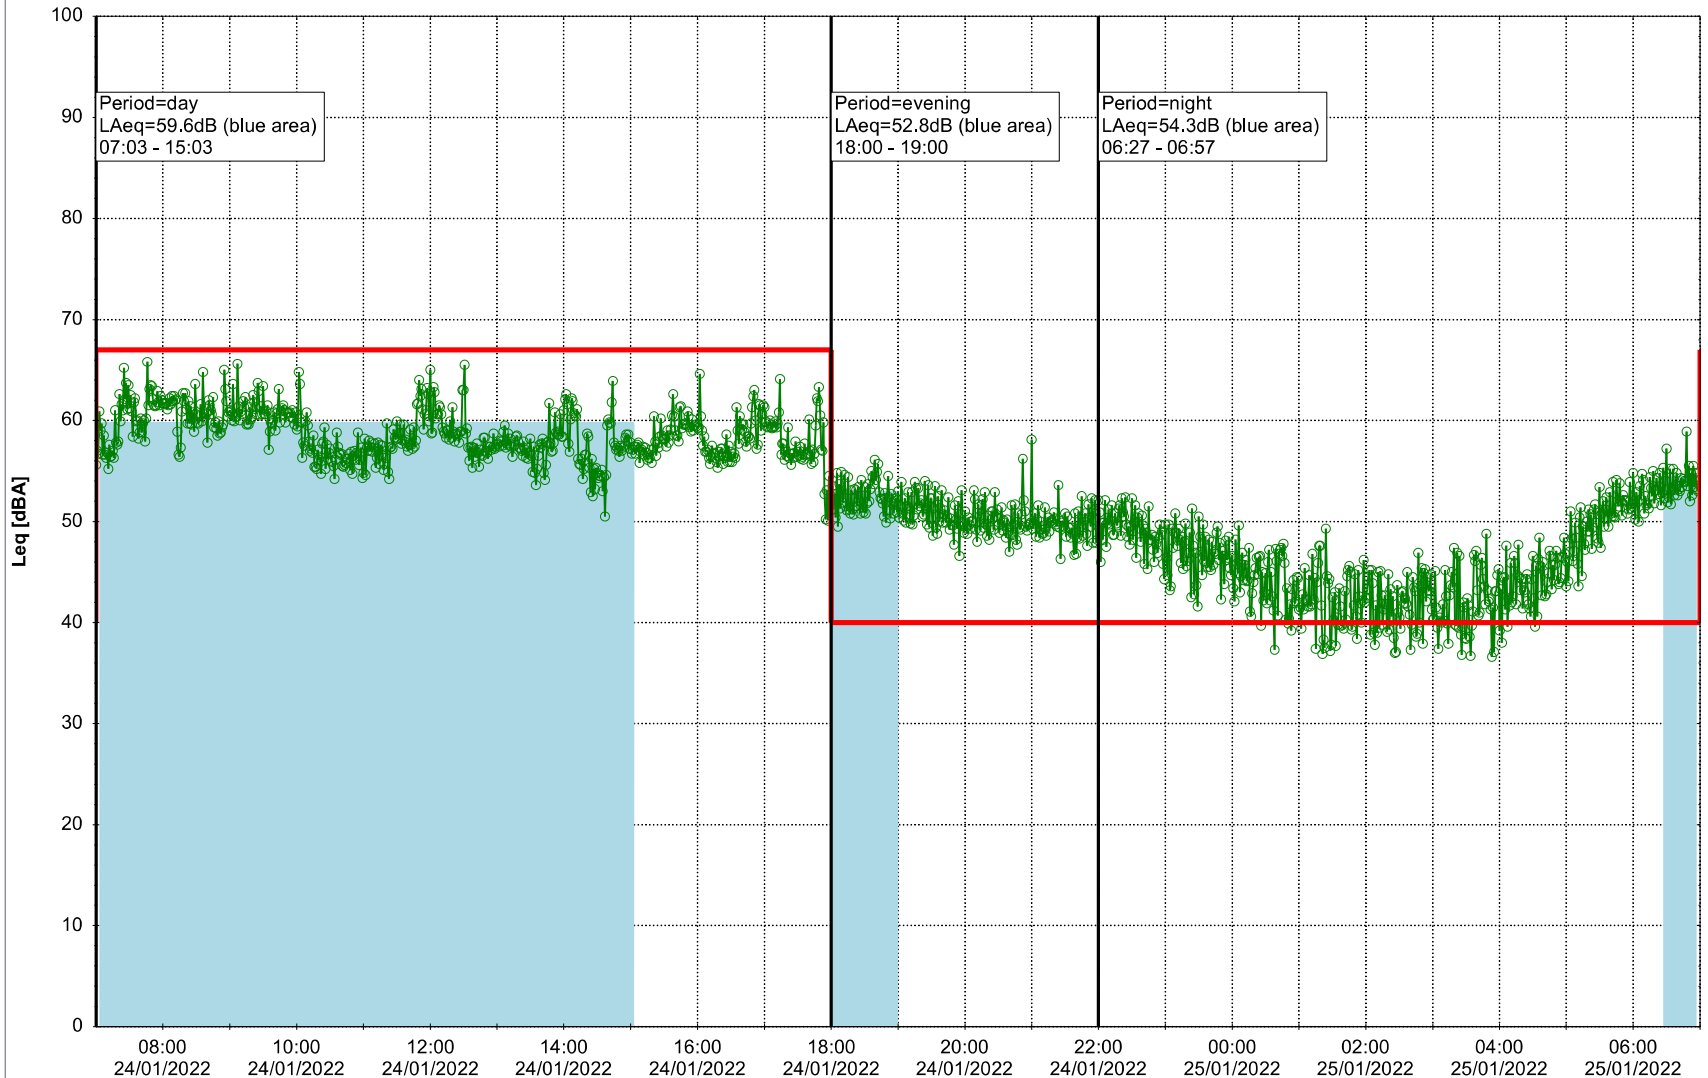

Project: Kronos Sydhavnen
Construction: Sluseholmen
Location: N-V

Plan View

Noise Time Related Diagram

24/01/2022
25/01/2022

○○○○ SLU_NS01

Project: Kronos Sydhavnen
Construction: Sluseholmen
Location: N-V

Plan View

Noise Time Related Diagram

25/01/2022
26/01/2022

○○○○ SLU_NS01

Project: Kronos Sydhavnen
Construction: Sluseholmen
Location: N-V

Plan View

Noise Time Related Diagram

26/01/2022
27/01/2022

○○○○ SLU_NS01

Remarks

...

Project: Kronos Sydhavnen
Construction: Sluseholmen
Location: N-V

Plan View

0 5 10 15 20 [m]

Remarks

...

Noise Time Related Diagram

28/01/2022
29/01/2022

SLU_NS01

Project: Kronos Sydhavnen
Construction: Sluseholmen
Location: N-V

Plan View

0 5 10 15 20 [m]

Remarks

...

Noise Time Related Diagram