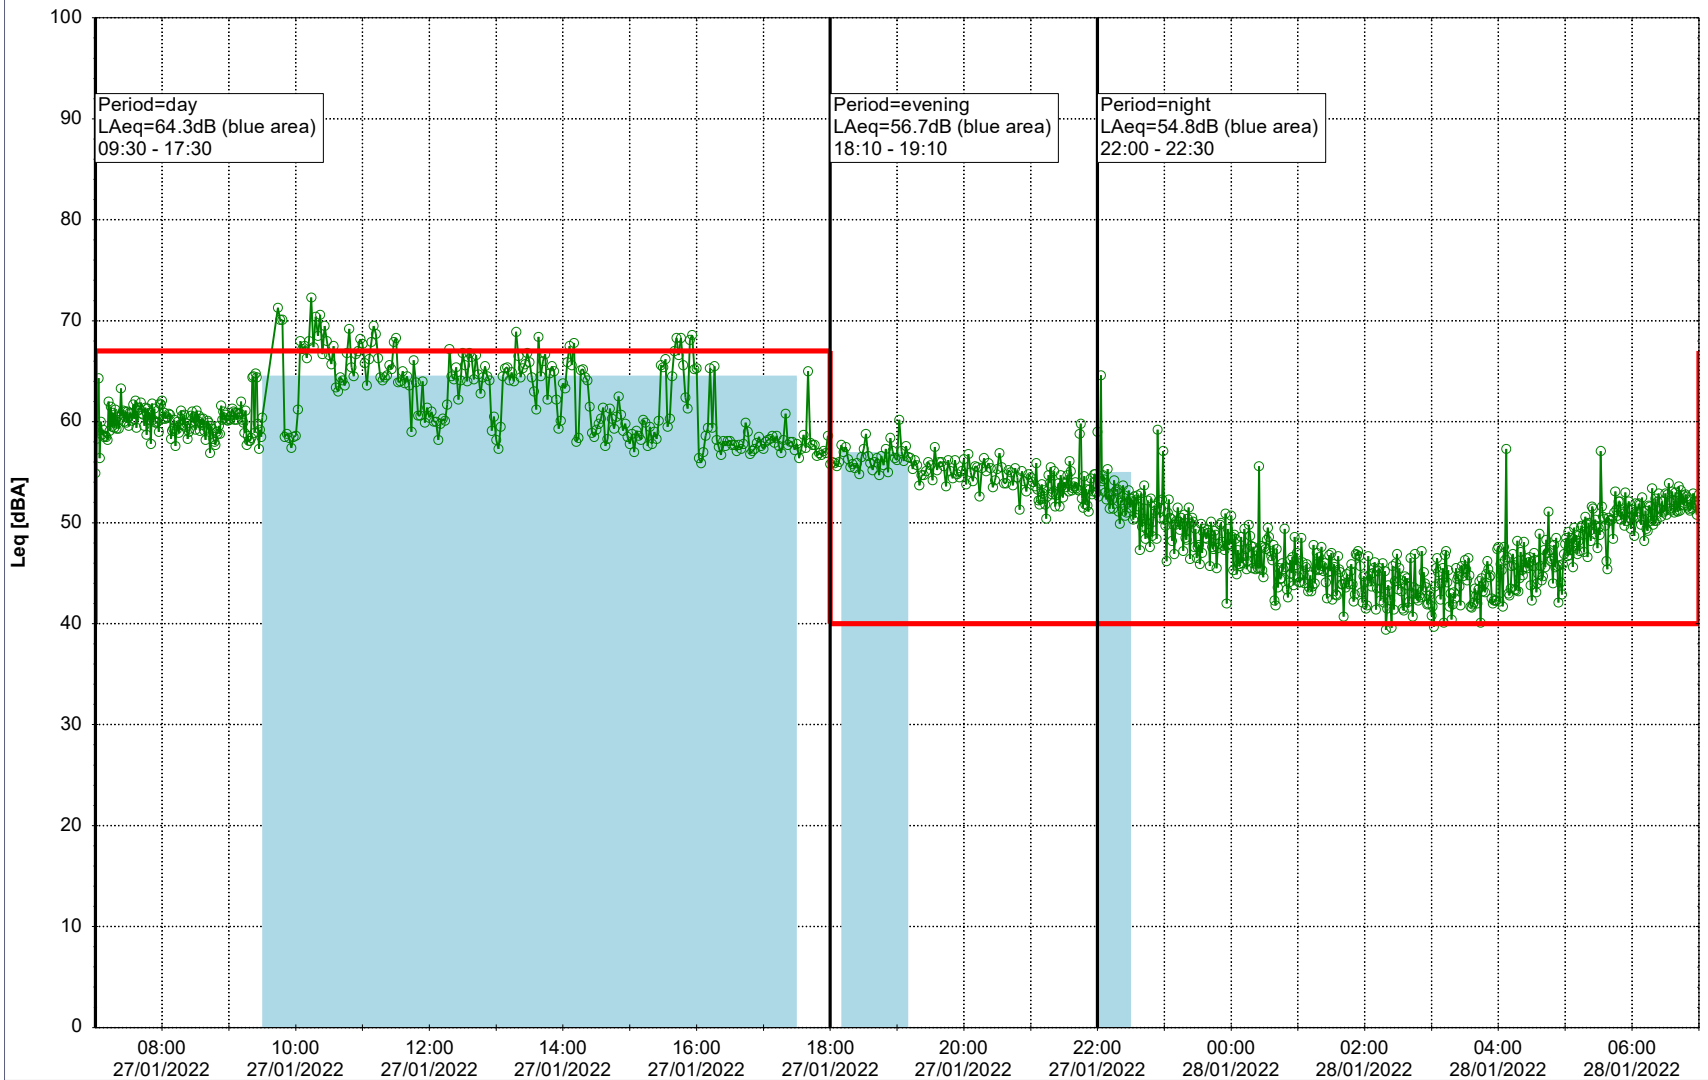

Remarks

...

Project: Kronos Sydhavnen
Construction: Sluseholmen
Location: N-V

Plan View

0 5 10 15 20 [m]

Remarks

...

Noise Time Related Diagram

27/01/2022
28/01/2022

○○○○ SLU_NS01

Project: Kronos Sydhavnen
Construction: Sluseholmen
Location: N-V

Plan View

0 5 10 15 20 [m]

Remarks

...

Noise Time Related Diagram

28/01/2022
29/01/2022

SLU_NS01

Project: Kronos Sydhavnen
Construction: Sluseholmen
Location: N-V

Plan View

0 5 10 15 20 [m]

Remarks

...

Noise Time Related Diagram

29/01/2022
30/01/2022

SLU_NS01

Project: Kronos Sydhavnen
Construction: Sluseholmen
Location: N-V

30/01/2022
31/01/2022

Plan View

0 5 10 15 20 [m]

Remarks

...