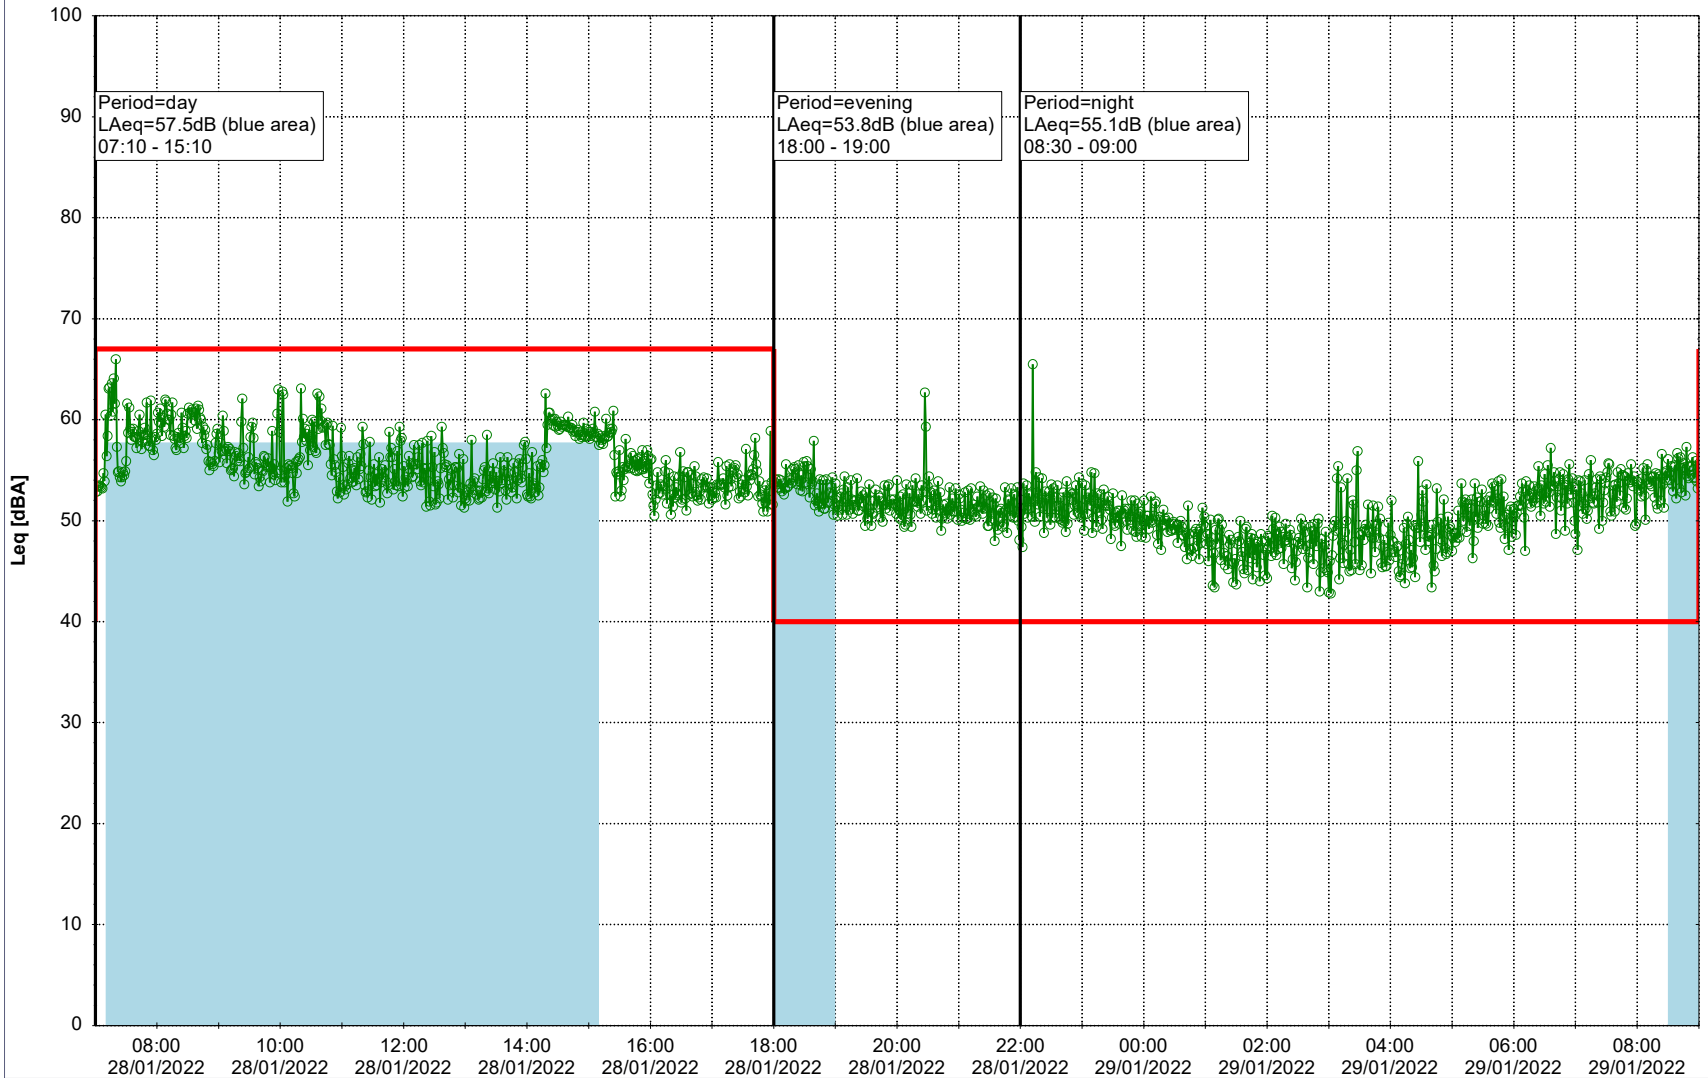

Remarks

...

Project: Kronos Sydhavnen
Construction: Sluseholmen
Location: N-V

Plan View

0 5 10 15 20 [m]

Remarks

...

Noise Time Related Diagram

27/01/2022
28/01/2022

○○○○ SLU_NS01

Project: Kronos Sydhavnen
Construction: Sluseholmen
Location: N-V

Plan View

0 5 10 15 20 [m]

Remarks

...

Noise Time Related Diagram

28/01/2022
29/01/2022

SLU_NS01

Project: Kronos Sydhavnen
Construction: Sluseholmen
Location: N-V

Plan View

0 5 10 15 20 [m]

Remarks

...

Noise Time Related Diagram

29/01/2022
30/01/2022

SLU_NS01

Project: Kronos Sydhavnen
Construction: Sluseholmen
Location: N-V

30/01/2022
31/01/2022

Plan View

0 5 10 15 20 [m]

Remarks

...