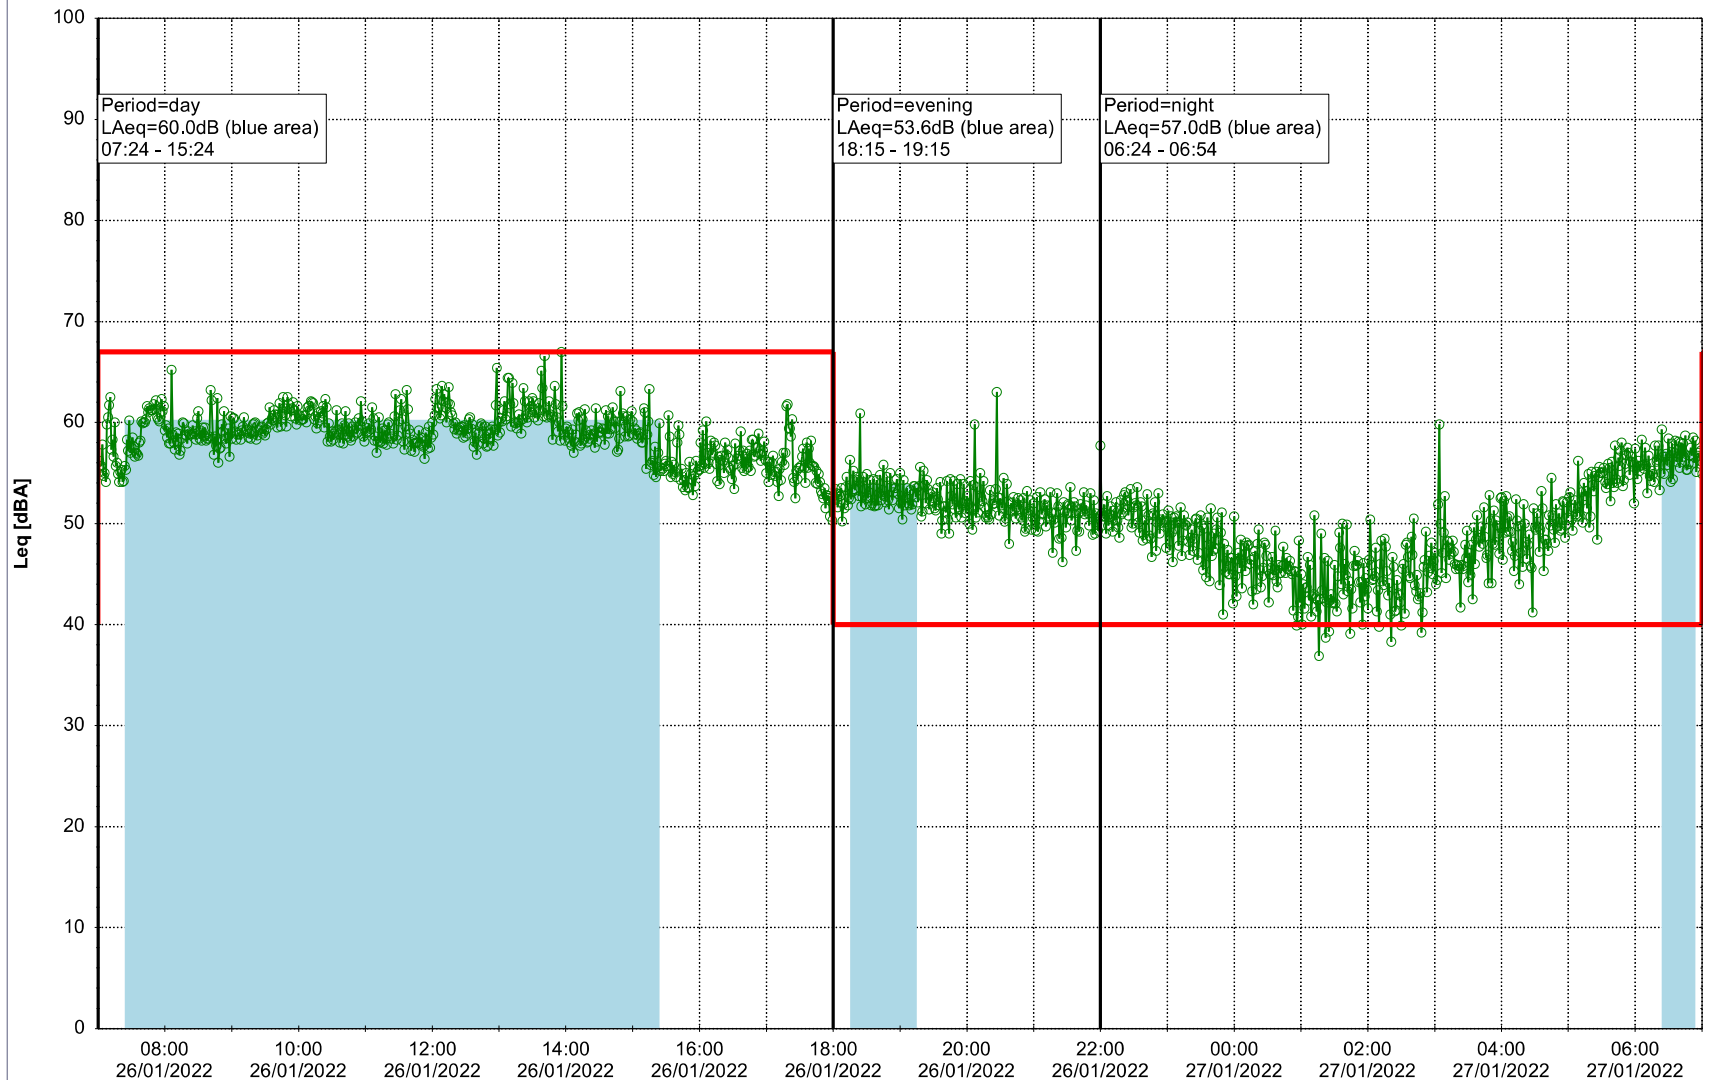

Noise Time Related Diagram

25/01/2022
26/01/2022

○○○○ SLU_NS01

Project: Kronos Sydhavnen
Construction: Sluseholmen
Location: N-V

Plan View

Noise Time Related Diagram

26/01/2022
27/01/2022

○○○○ SLU_NS01

Remarks

...

Project: Kronos Sydhavnen
Construction: Sluseholmen
Location: N-V

Plan View

0 5 10 15 20 [m]

Remarks

...

Noise Time Related Diagram

27/01/2022
28/01/2022

○○○○ SLU_NS01

Project: Kronos Sydhavnen
Construction: Sluseholmen
Location: N-V

Plan View

0 5 10 15 20 [m]

Remarks

...

Noise Time Related Diagram

28/01/2022
29/01/2022

SLU_NS01

Project: Kronos Sydhavnen
Construction: Sluseholmen
Location: N-V

Plan View

0 5 10 15 20 [m]

Remarks

...

Noise Time Related Diagram