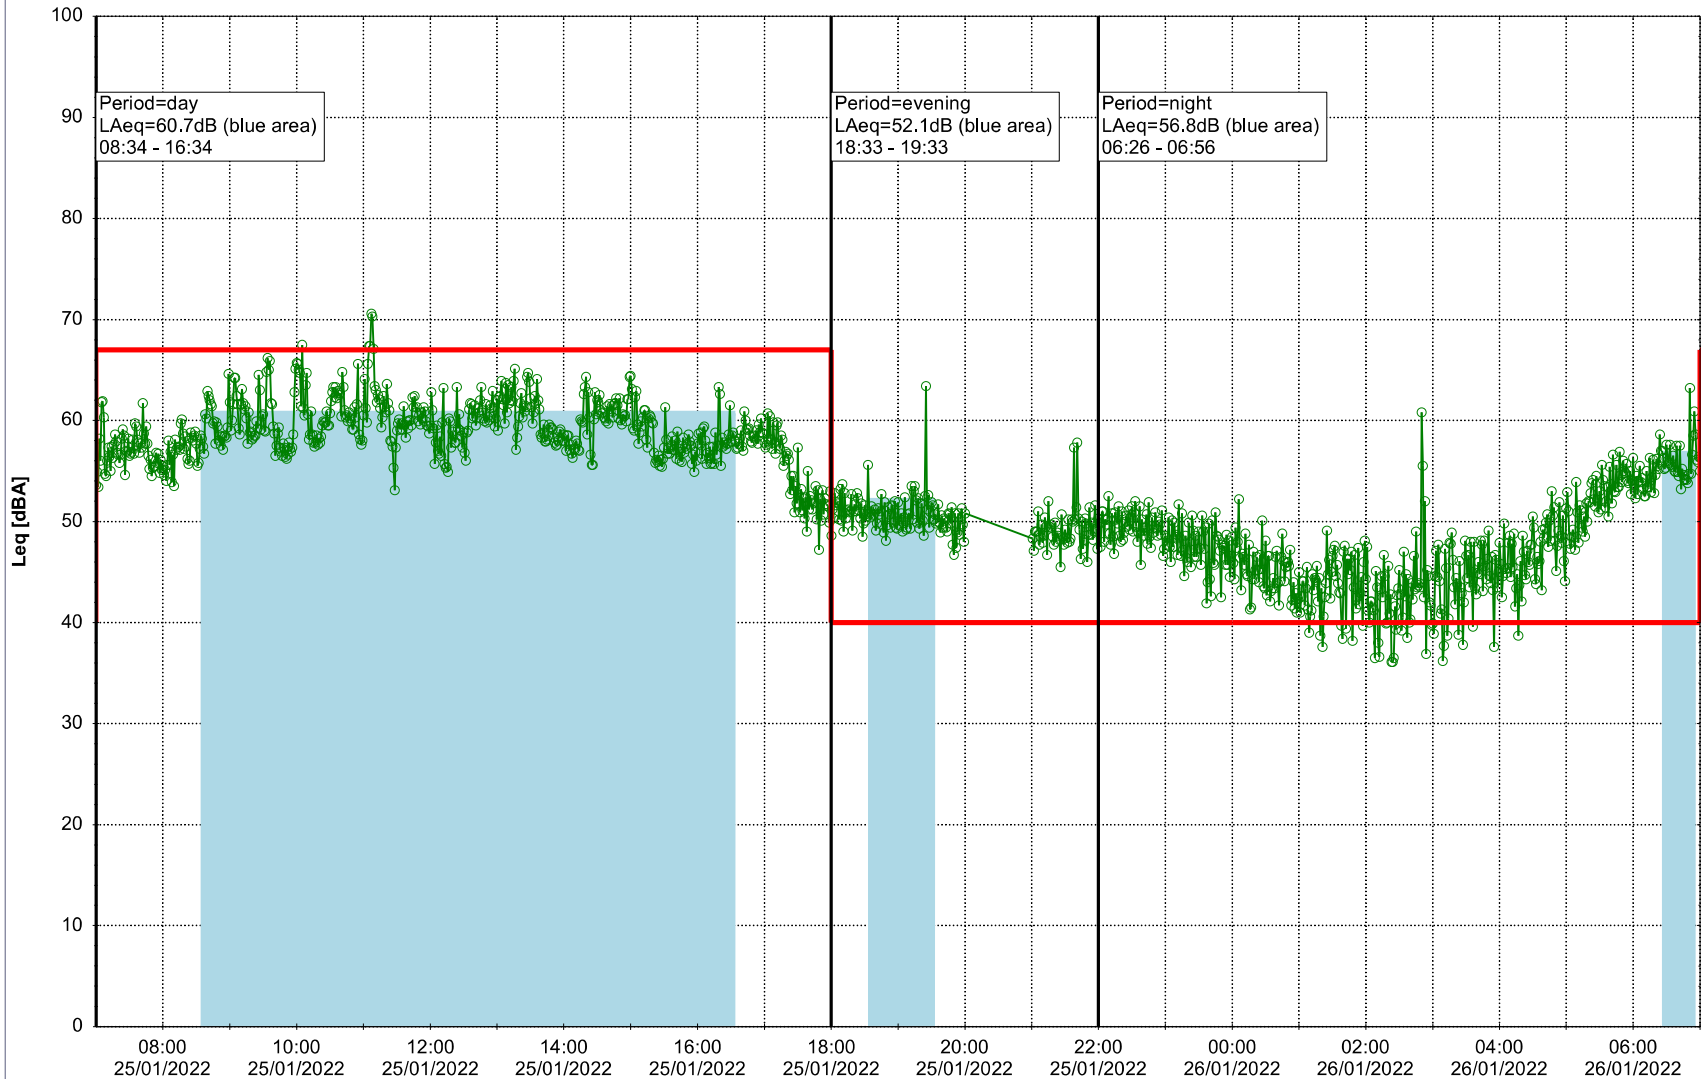

Project: Kronos Sydhavnen
Construction: Sluseholmen
Location: N-V

Plan View

Noise Time Related Diagram

24/01/2022
25/01/2022

○○○○ SLU_NS01

Project: Kronos Sydhavnen
Construction: Sluseholmen
Location: N-V

Plan View

Noise Time Related Diagram

25/01/2022
26/01/2022

○○○○ SLU_NS01

Project: Kronos Sydhavnen
Construction: Sluseholmen
Location: N-V

Plan View

Noise Time Related Diagram

26/01/2022
27/01/2022

○○○○ SLU_NS01

Remarks

...

Project: Kronos Sydhavnen
Construction: Sluseholmen
Location: N-V

Plan View

0 5 10 15 20 [m]

Remarks

...

Noise Time Related Diagram

28/01/2022
29/01/2022

SLU_NS01

Project: Kronos Sydhavnen
Construction: Sluseholmen
Location: N-V

Plan View

0 5 10 15 20 [m]

Remarks

...

Noise Time Related Diagram