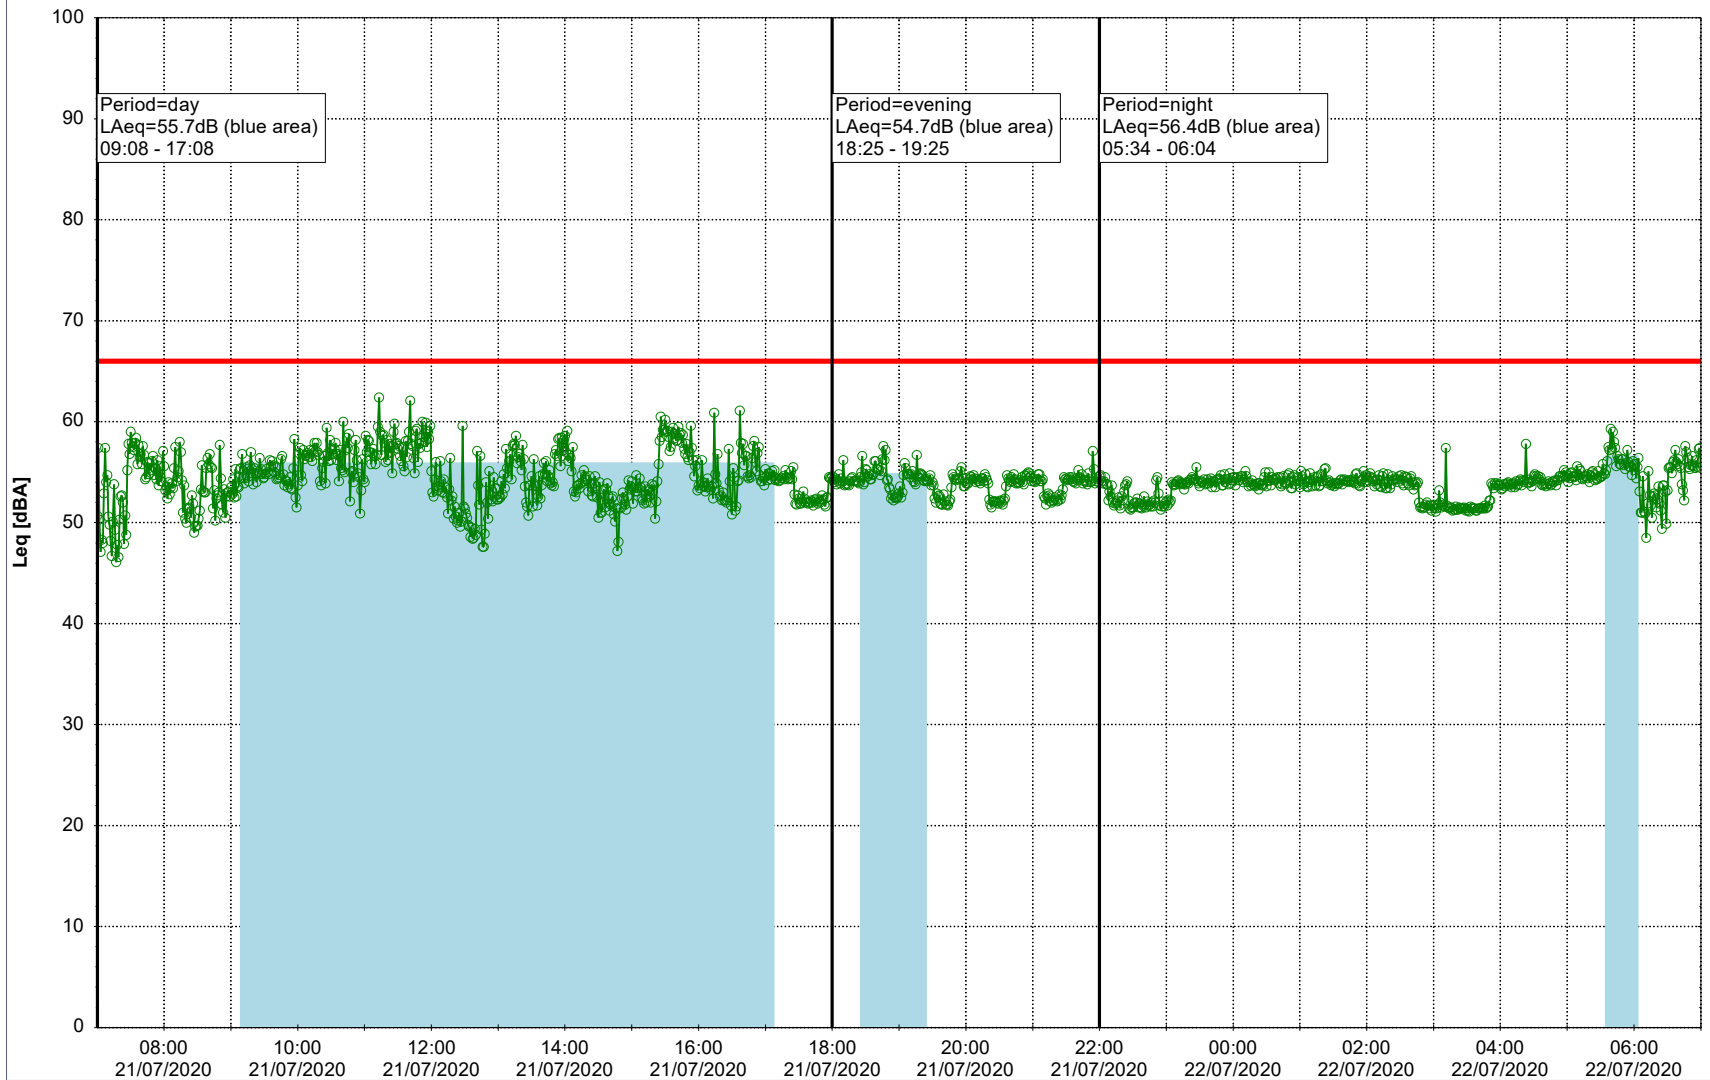

### Noise Time Related Diagram

20/07/2020  
21/07/2020

○○○ EBR-OVK\_NS02

**Project:** Kronos Sydhavnen  
**Construction:** Enghave Brygge  
**Location:** N-V

Plan View

Remarks

...

### Noise Time Related Diagram

21/07/2020  
22/07/2020

○○○ EBR-OVK\_NS02

Project: Kronos Sydhavnen  
Construction: Enghave Brygge  
Location: N-V

Plan View

Remarks

...

### Noise Time Related Diagram

22/07/2020  
23/07/2020

○○○ EBR-OVK\_NS02

Project: Kronos Sydhavnen  
Construction: Enghave Brygge  
Location: N-V

Plan View

Remarks

...