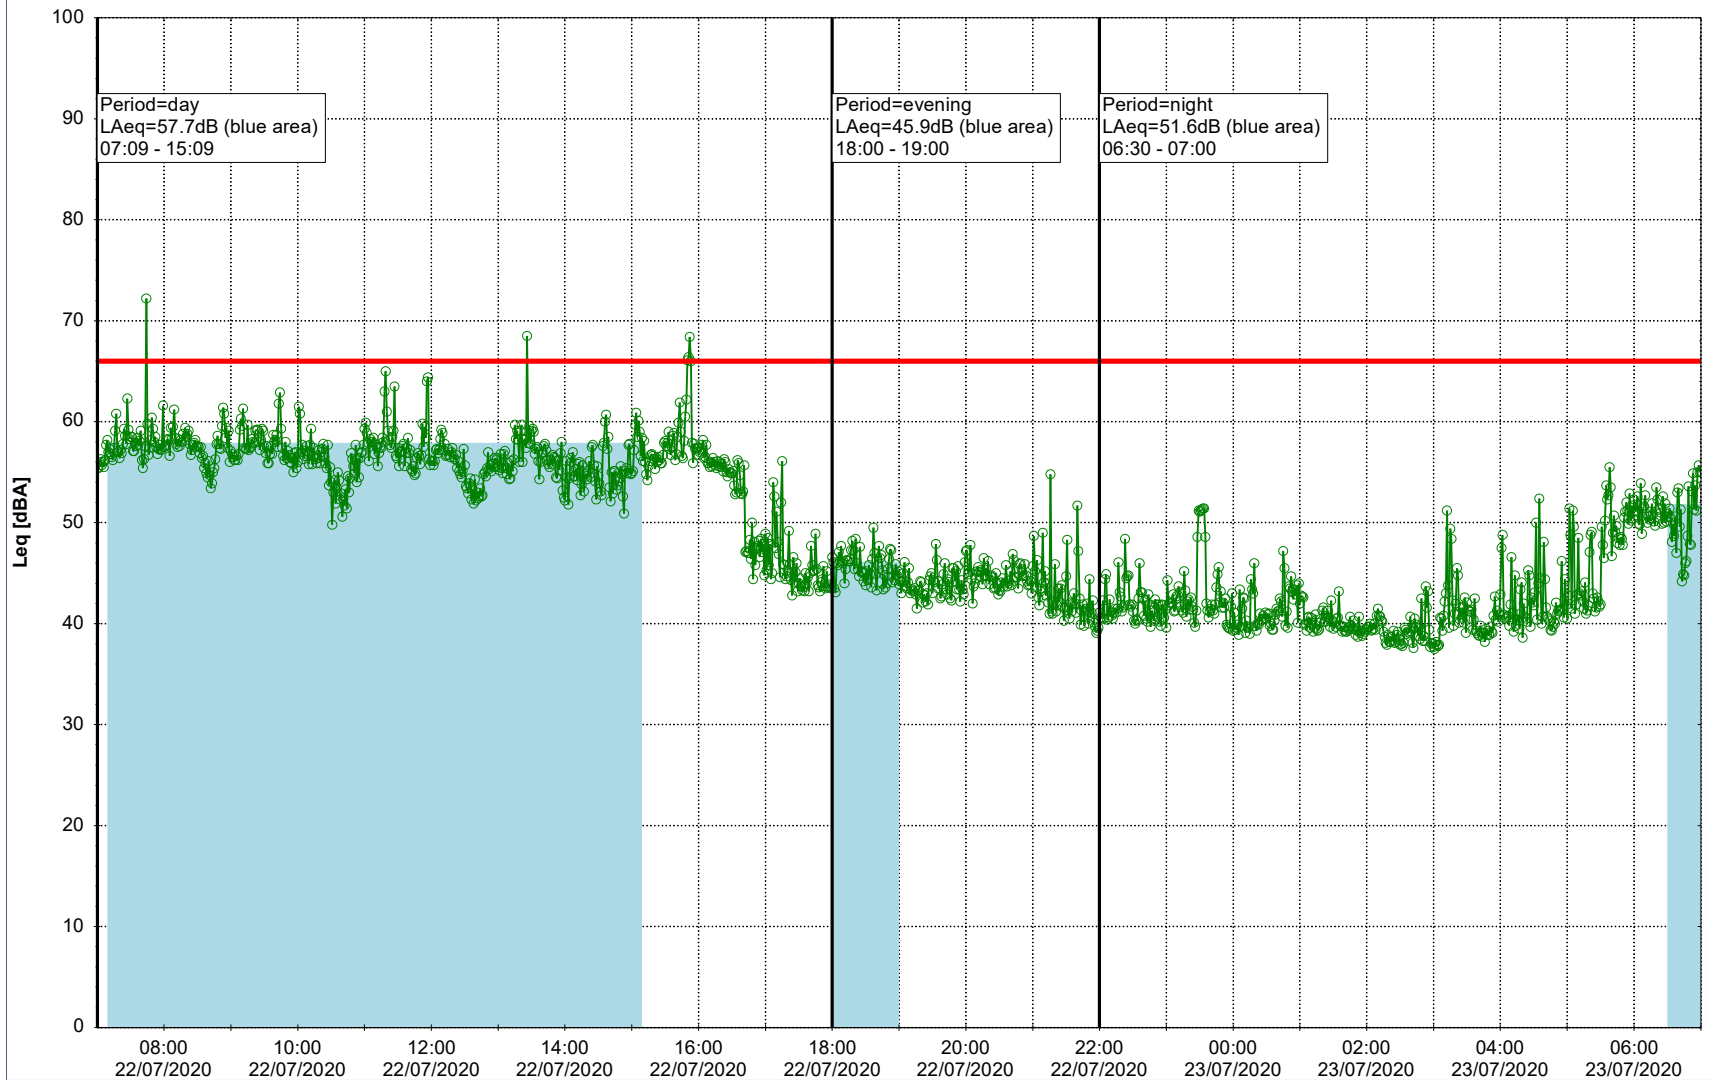

### Noise Time Related Diagram

21/07/2020  
22/07/2020

○○○ EBR-OVK\_NS02

Project: Kronos Sydhavnen  
Construction: Enghave Brygge  
Location: N-V

Plan View

Remarks

...

### Noise Time Related Diagram

22/07/2020  
23/07/2020

○○○ EBR-OVK\_NS02

Project: Kronos Sydhavnen  
Construction: Enghave Brygge  
Location: N-V

Plan View

Remarks

...