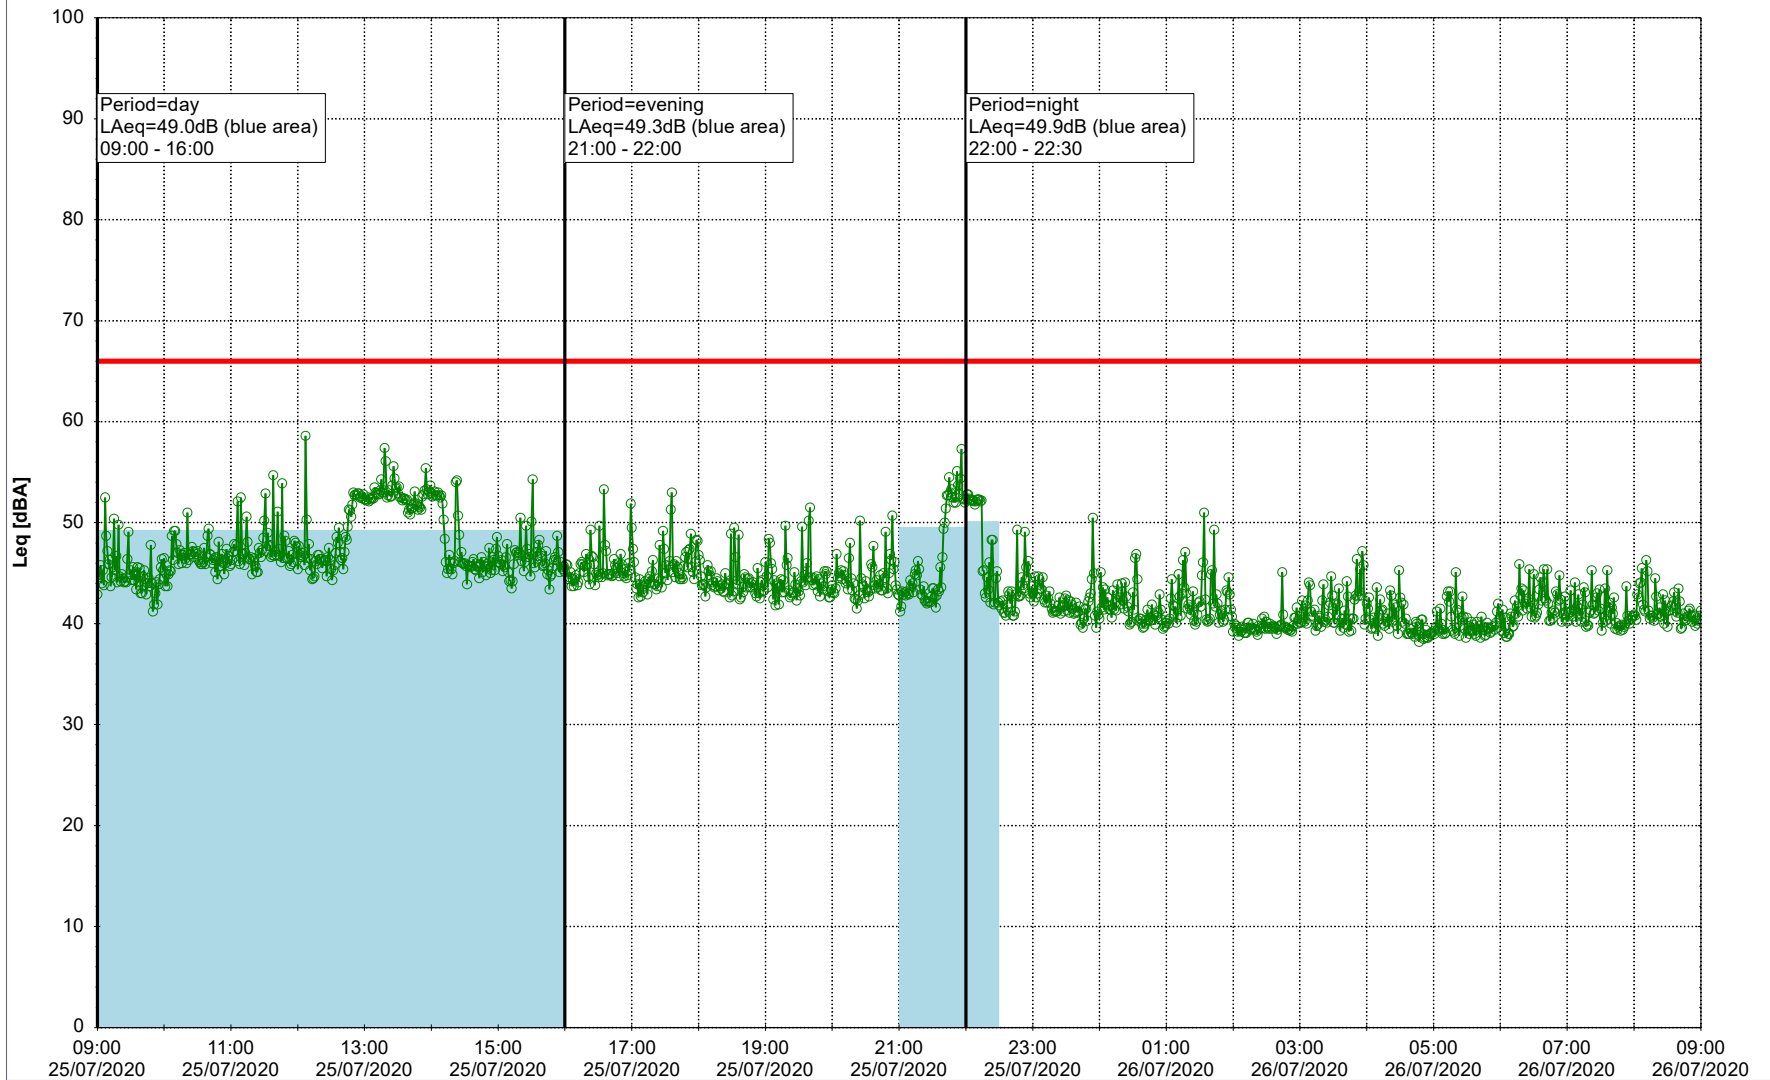

### Noise Time Related Diagram

24/07/2020  
25/07/2020

○○○○ EBR-OVK\_NS02

Project: Kronos Sydhavnen  
Construction: Enghave Brygge  
Location: N-V

Plan View

Remarks

...

### Noise Time Related Diagram

25/07/2020  
26/07/2020

○○○ EBR-OVK\_NS02

**Project:** Kronos Sydhavnen  
**Construction:** Enghave Brygge  
**Location:** N-V

Plan View

Remarks

...