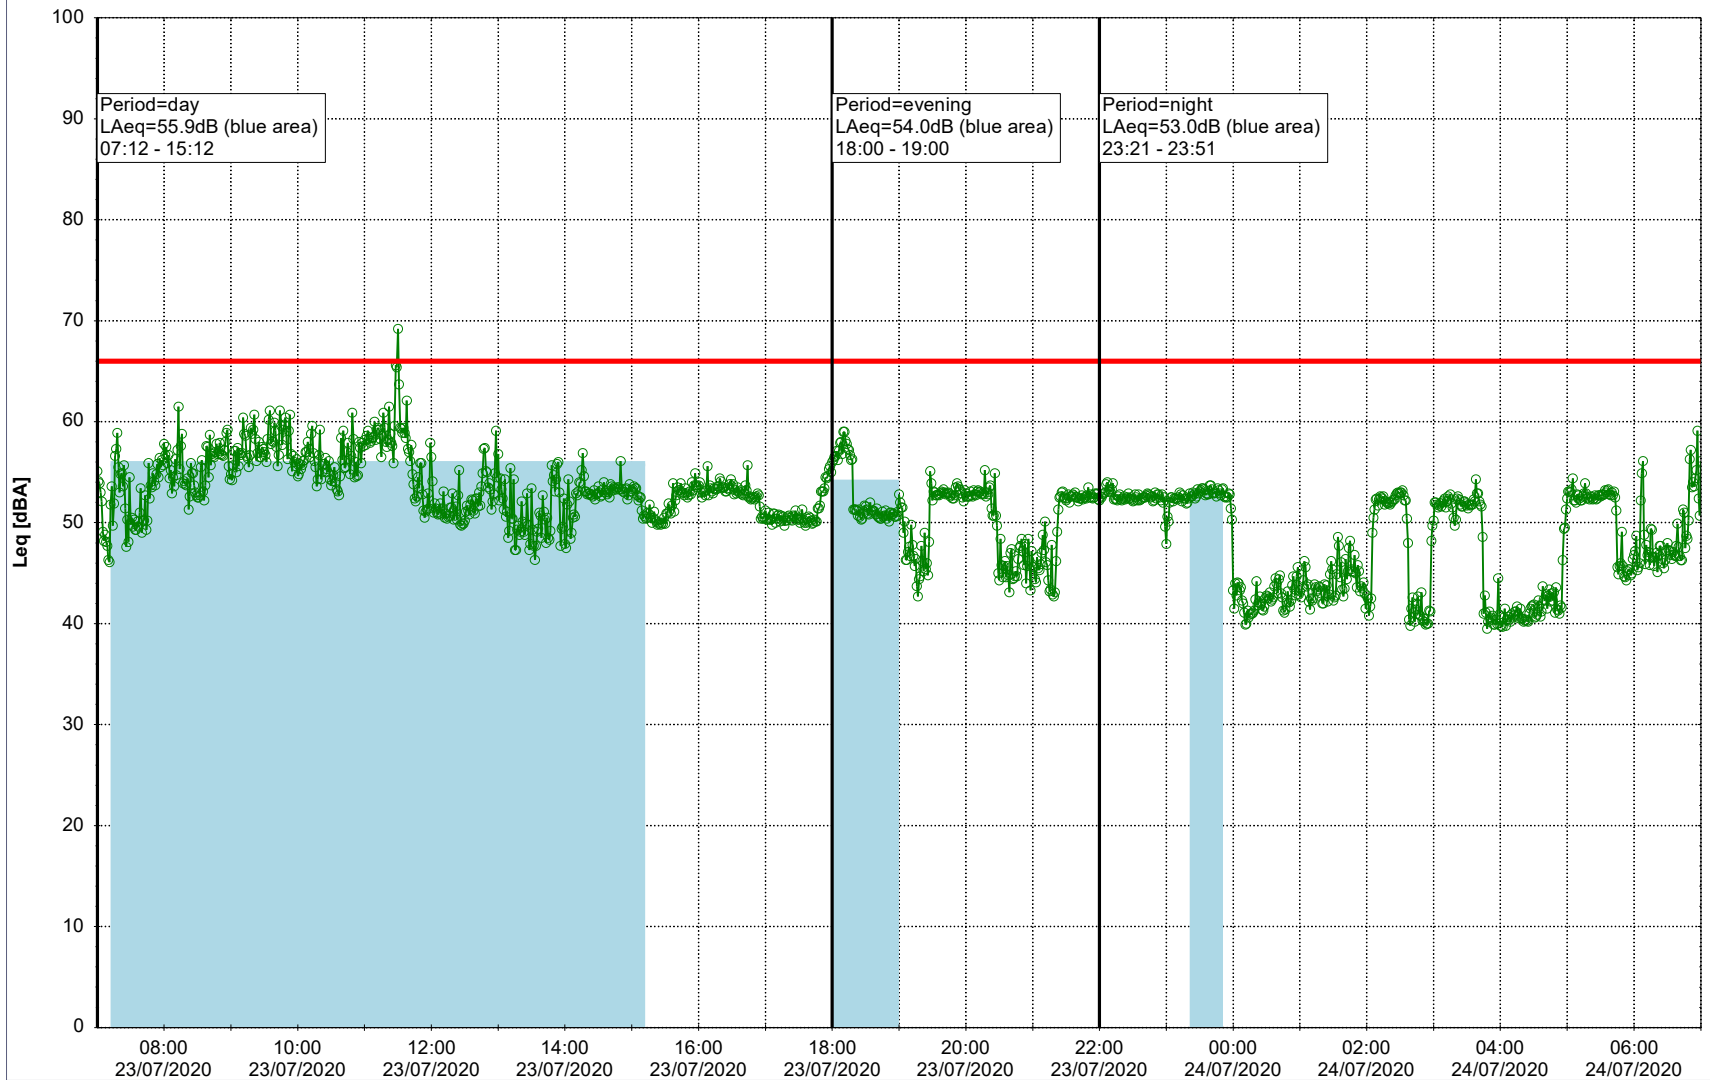

### Noise Time Related Diagram

21/07/2020  
22/07/2020

○○○ EBR-OVK\_NS02

Project: Kronos Sydhavnen  
Construction: Enghave Brygge  
Location: N-V

Plan View

Remarks

...

### Noise Time Related Diagram

22/07/2020  
23/07/2020

○○○ EBR-OVK\_NS02

Project: Kronos Sydhavnen  
Construction: Enghave Brygge  
Location: N-V

Plan View

Remarks

...

### Noise Time Related Diagram

23/07/2020  
24/07/2020

○○○ EBR-OVK\_NS02

Project: Kronos Sydhavnen  
Construction: Enghave Brygge  
Location: N-V

Plan View

Remarks

...

### Noise Time Related Diagram

24/07/2020  
25/07/2020

○○○○ EBR-OVK\_NS02

Project: Kronos Sydhavnen  
Construction: Enghave Brygge  
Location: N-V

Plan View

Remarks

...