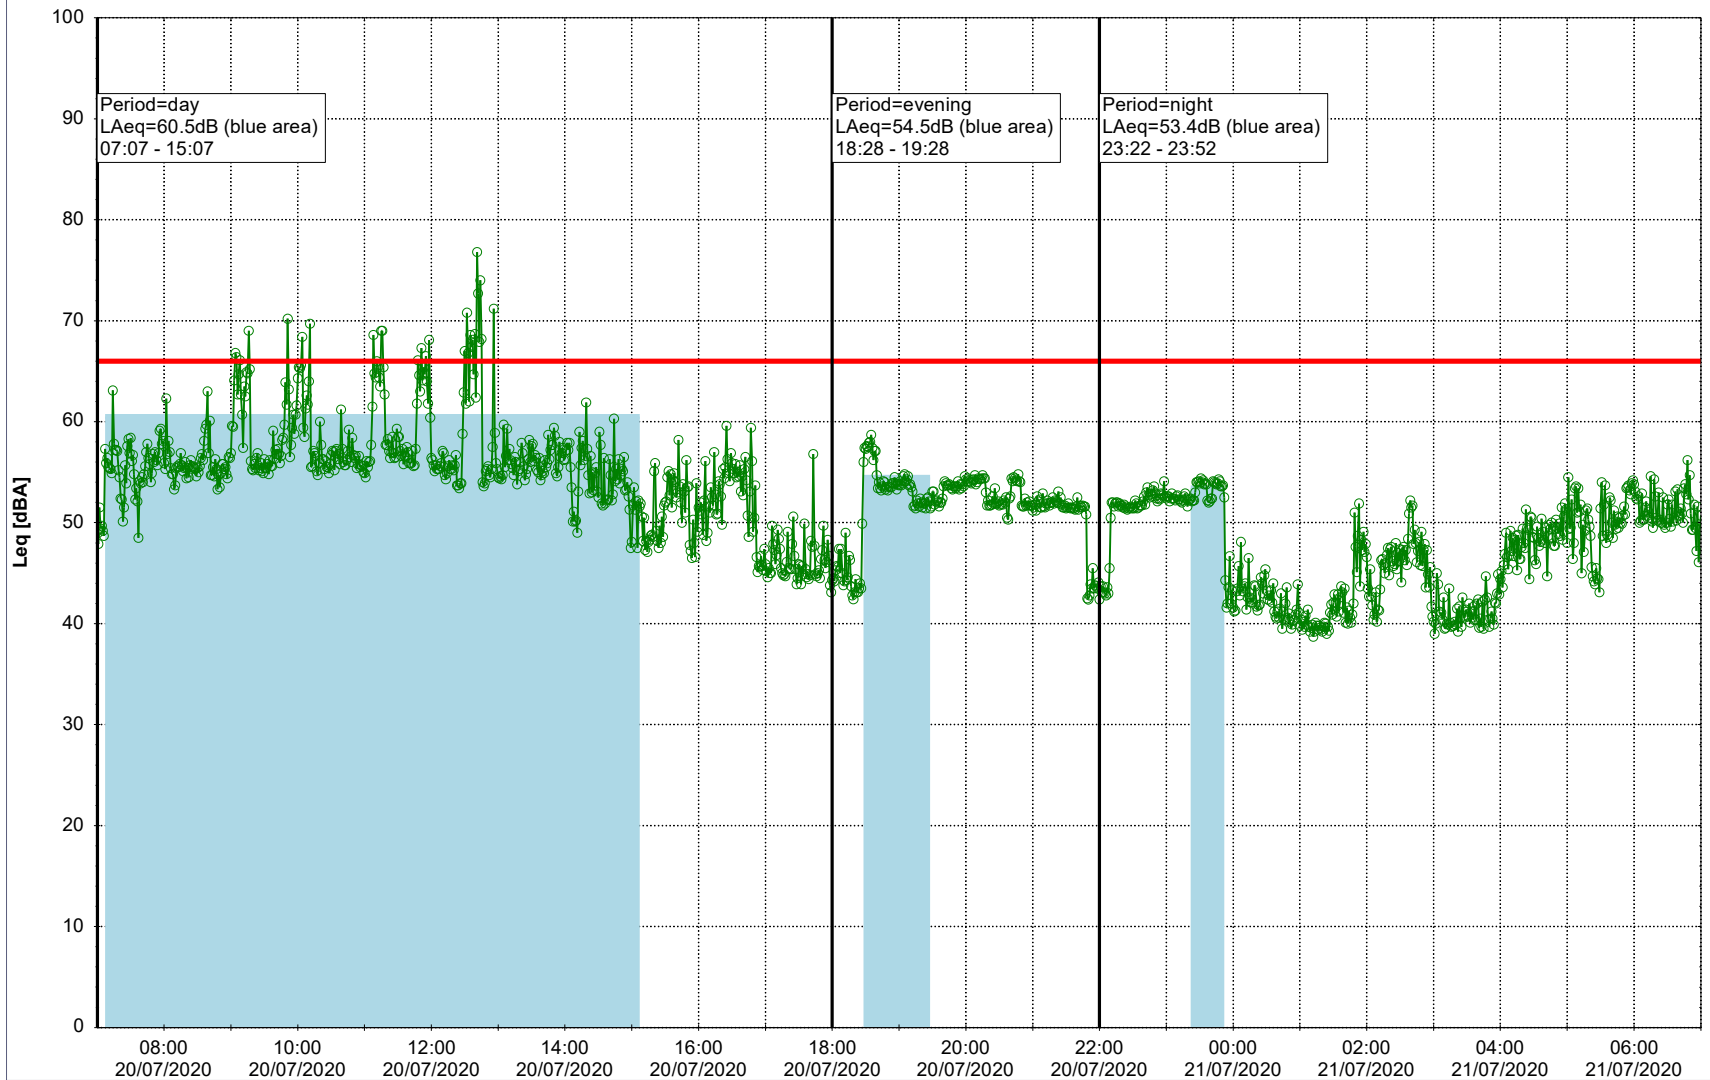

Project: Kronos Sydhavnen  
Construction: Enghave Brygge  
Location: N-V

Plan View

Remarks

...

### Noise Time Related Diagram

20/07/2020  
21/07/2020

○○○ EBR-OVK\_NS02

**Project:** Kronos Sydhavnen  
**Construction:** Enghave Brygge  
**Location:** N-V

Plan View

Remarks

...

### Noise Time Related Diagram

21/07/2020  
22/07/2020

○○○ EBR-OVK\_NS02

Project: Kronos Sydhavnen  
Construction: Enghave Brygge  
Location: N-V

Plan View

Remarks

...