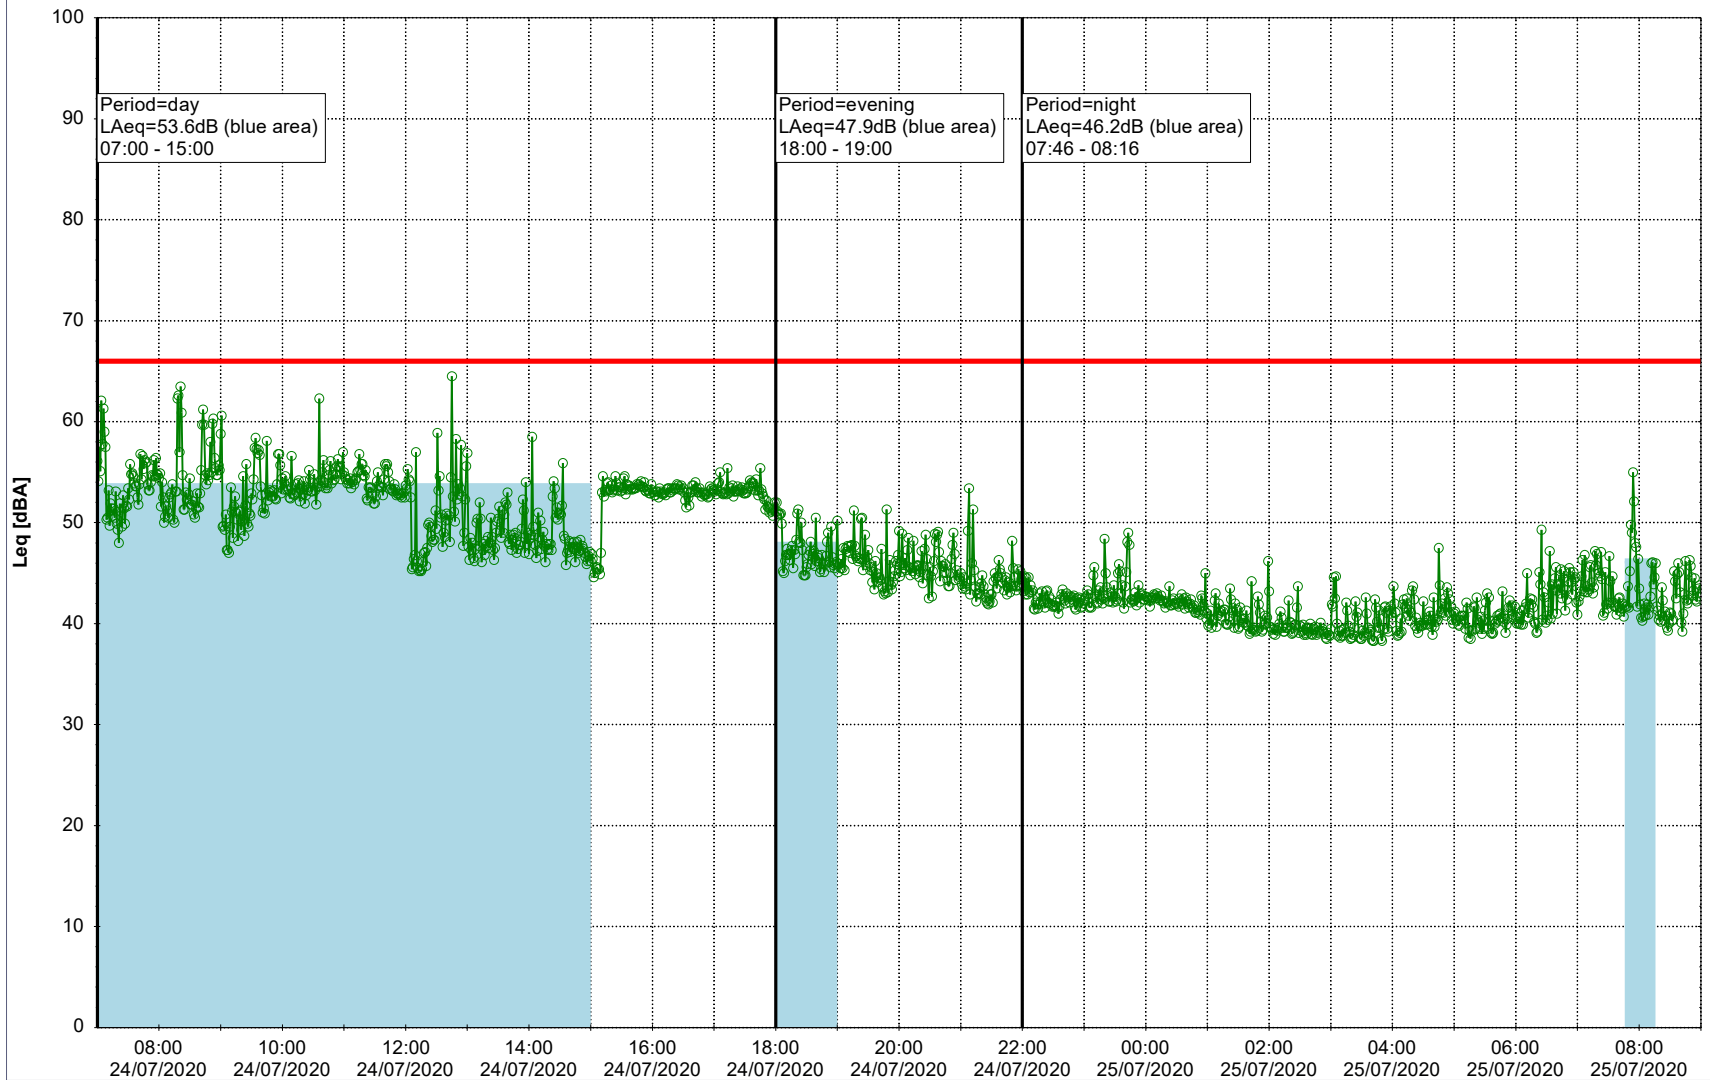

### Noise Time Related Diagram

23/07/2020  
24/07/2020

○○○ EBR-OVK\_NS02

Project: Kronos Sydhavnen  
Construction: Enghave Brygge  
Location: N-V

Plan View

Remarks

...

### Noise Time Related Diagram

24/07/2020  
25/07/2020

○○○○ EBR-OVK\_NS02

Project: Kronos Sydhavnen  
Construction: Enghave Brygge  
Location: N-V

Plan View

Remarks

...

### Noise Time Related Diagram

25/07/2020  
26/07/2020

○○○ EBR-OVK\_NS02

**Project:** Kronos Sydhavnen  
**Construction:** Enghave Brygge  
**Location:** N-V

Plan View

Remarks

...