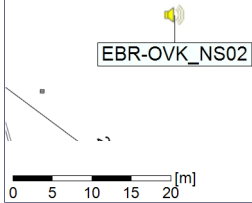

### Noise Time Related Diagram

21/07/2020  
22/07/2020

○○○ EBR-OVK\_NS02

Project: Kronos Sydhavnen  
Construction: Enghave Brygge  
Location: N-V

Plan View

Remarks

...