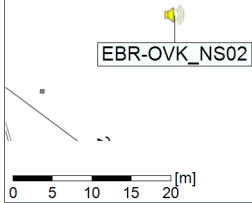

Project: Kronos Sydhavnen
Construction: Enghave Brygge
Location: N-V

Plan View