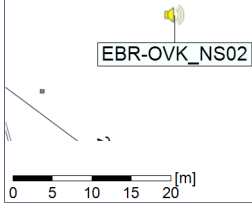

### Noise Time Related Diagram

24/07/2020  
25/07/2020

○○○○ EBR-OVK\_NS02

Project: Kronos Sydhavnen  
Construction: Enghave Brygge  
Location: N-V

Plan View

Remarks

...