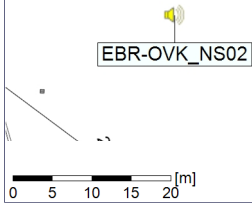

### Noise Time Related Diagram

23/07/2020  
24/07/2020

○○○ EBR-OVK\_NS02

Project: Kronos Sydhavnen  
Construction: Enghave Brygge  
Location: N-V

Plan View

Remarks

...