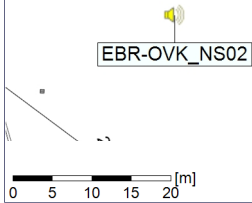

### Noise Time Related Diagram

22/07/2020  
23/07/2020

○○○ EBR-OVK\_NS02

Project: Kronos Sydhavnen  
Construction: Enghave Brygge  
Location: N-V

Plan View

Remarks

...