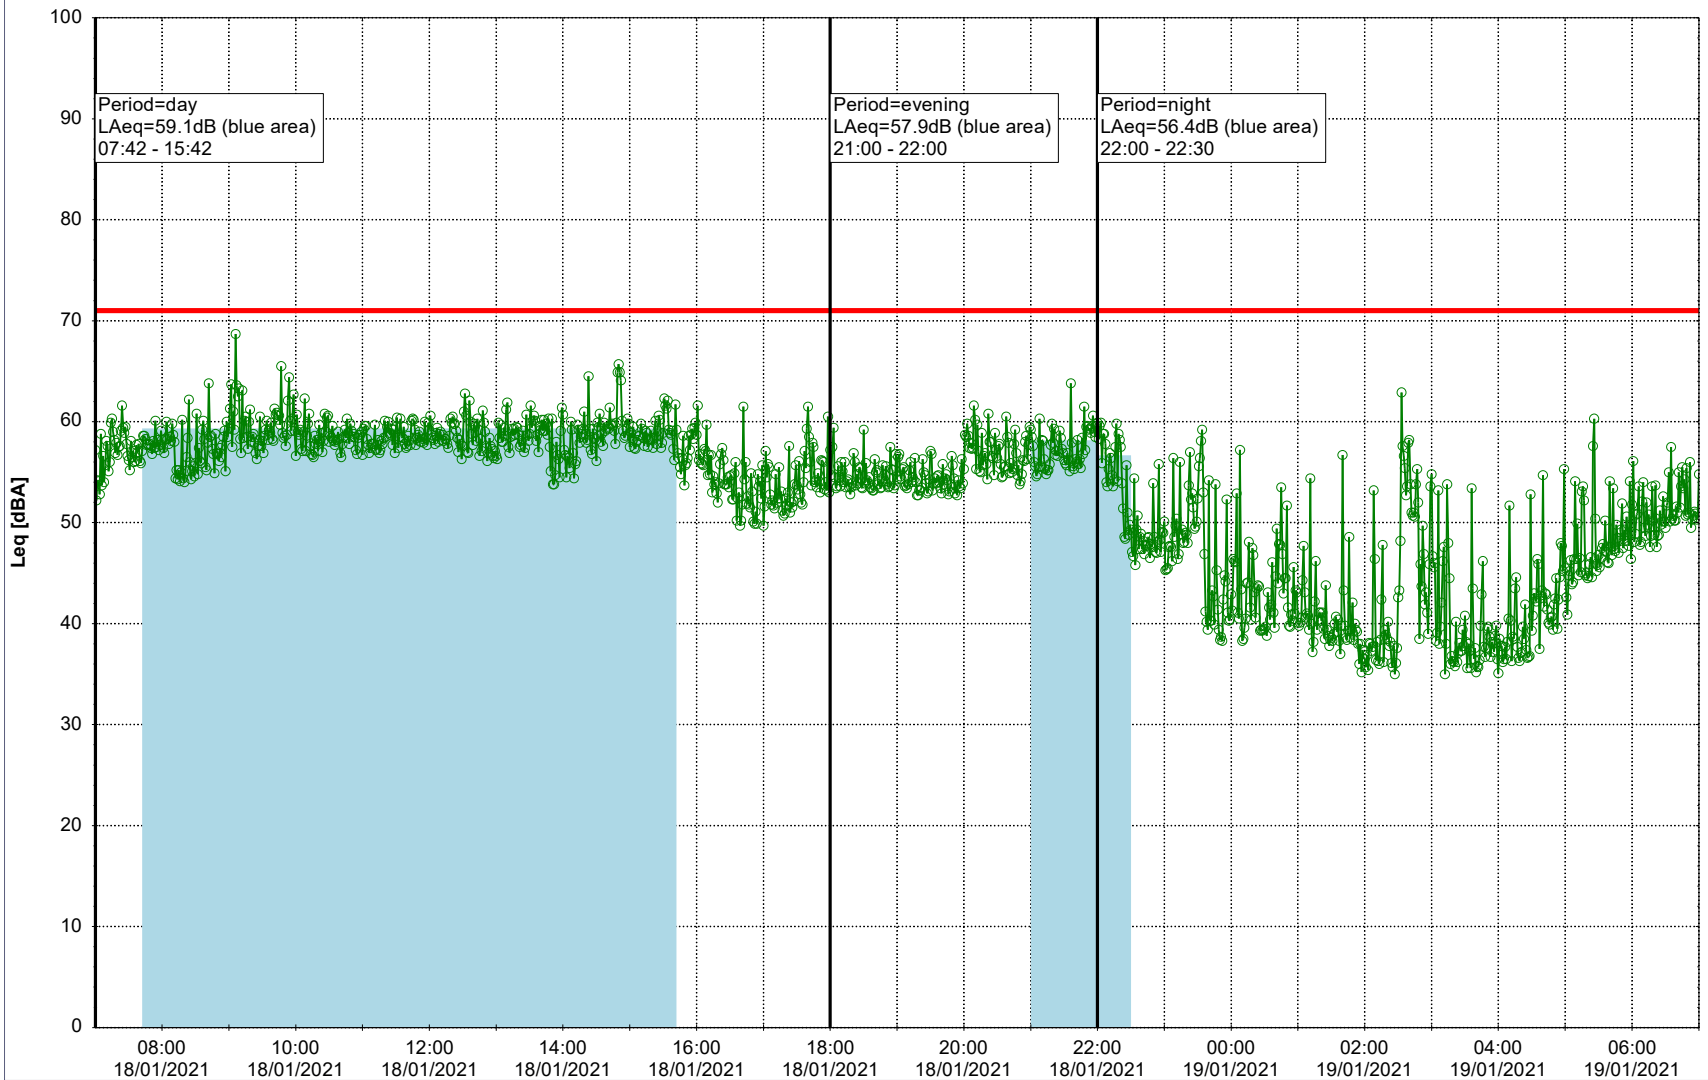

Project: Kronos Sydhavnen
Construction: Ny Ellebjerg
Location: N-V

Plan View

Remarks

...

Noise Time Related Diagram

18/01/2021

19/01/2021

○ ○ ○ ○ NEL_NS01

Project: Kronos Sydhavnen
Construction: Ny Ellebjerg
Location: N-V

Plan View

Remarks

...

Noise Time Related Diagram

19/01/2021
20/01/2021

○ ○ ○ ○ NEL_NS01

Project: Kronos Sydhavnen
Construction: Ny Ellebjerg
Location: N-V

Plan View

Remarks

...

Noise Time Related Diagram

20/01/2021
21/01/2021

○ ○ ○ ○ NEL_NS01

Project: Kronos Sydhavnen
Construction: Ny Ellebjerg
Location: N-V

Plan View

Noise Time Related Diagram

23/01/2021
24/01/2021

○ ○ ○ ○ NEL_NS01

Project: Kronos Sydhavnen
Construction: Ny Ellebjerg
Location: N-V

Plan View

Remarks

...

Noise Time Related Diagram