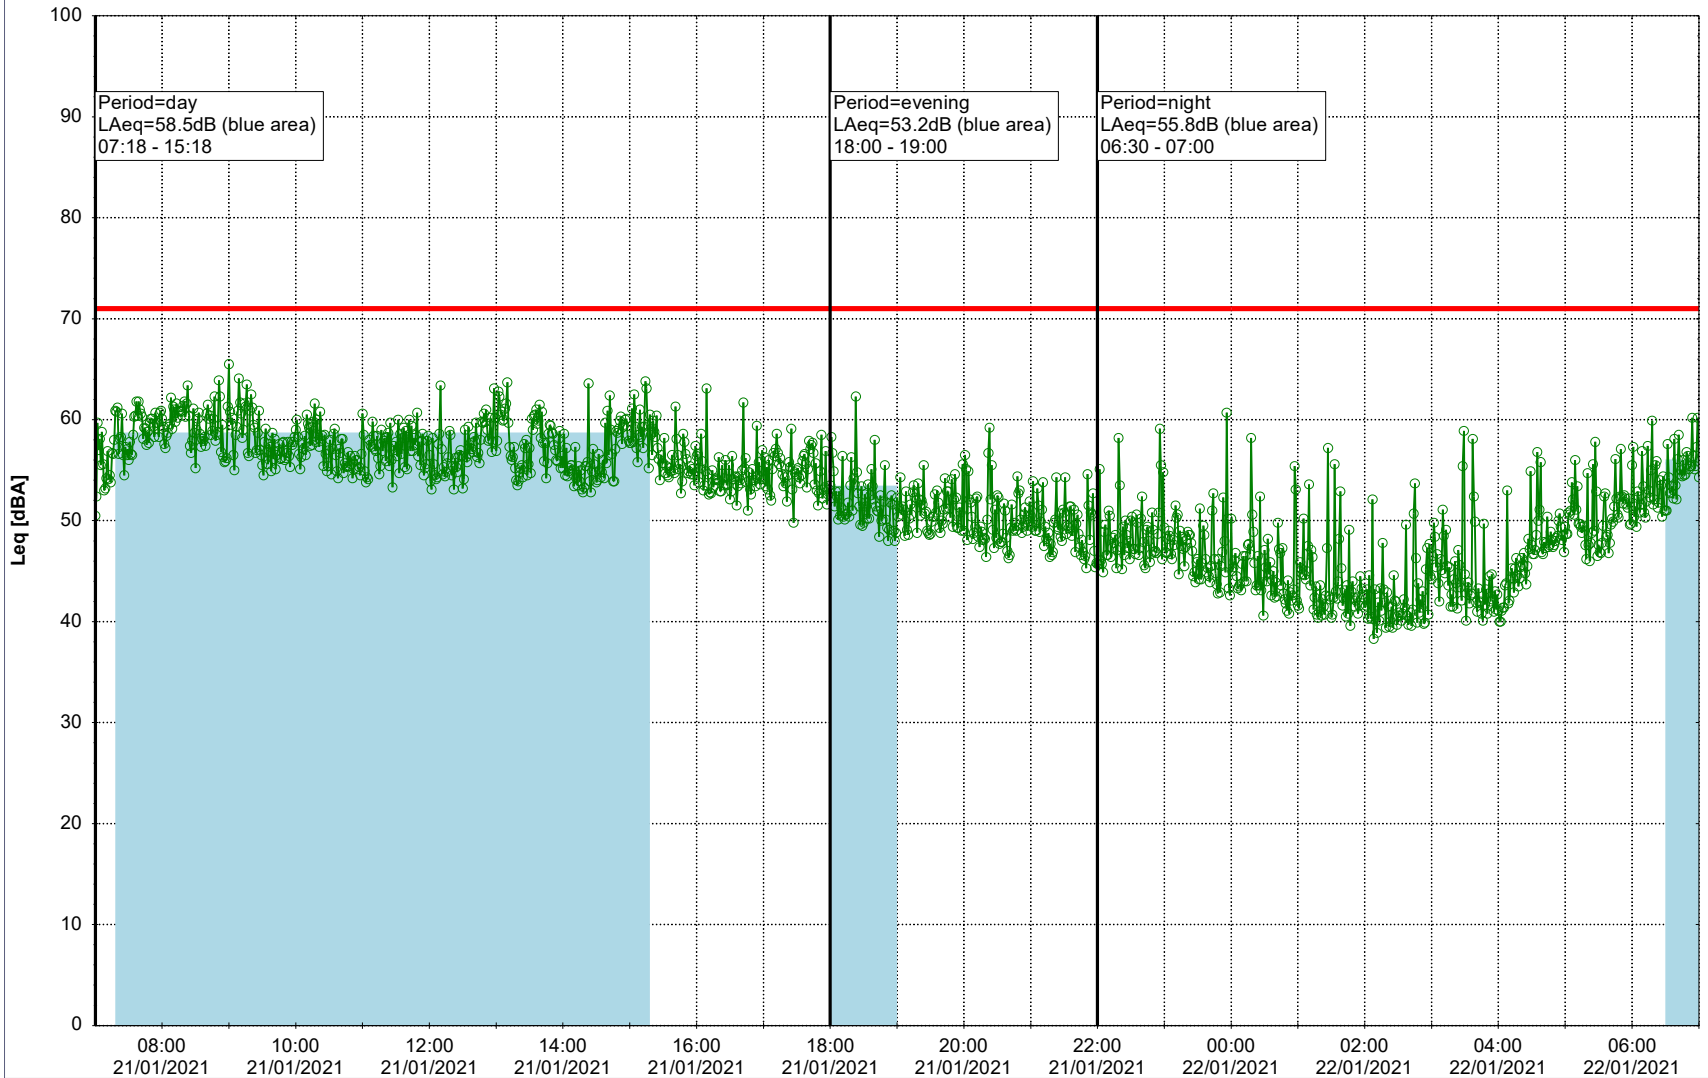

Plan View

Remarks

...

Noise Time Related Diagram

20/01/2021
21/01/2021

○ ○ ○ ○ NEL_NS01

Project: Kronos Sydhavnen
Construction: Ny Ellebjerg
Location: N-V

Plan View

Remarks

...

Noise Time Related Diagram

21/01/2021
22/01/2021

○ ○ ○ ○ NEL_NS01

Project: Kronos Sydhavnen
Construction: Ny Ellebjerg
Location: N-V

Plan View

Remarks

...

Noise Time Related Diagram

22/01/2021
23/01/2021

○ NEL_NS01

Project: Kronos Sydhavnen
Construction: Ny Ellebjerg
Location: N-V

Plan View

Remarks

...

Noise Time Related Diagram

23/01/2021
24/01/2021

○ ○ ○ ○ NEL_NS01

Project: Kronos Sydhavnen
Construction: Ny Ellebjerg
Location: N-V

Plan View

Remarks

...

Noise Time Related Diagram