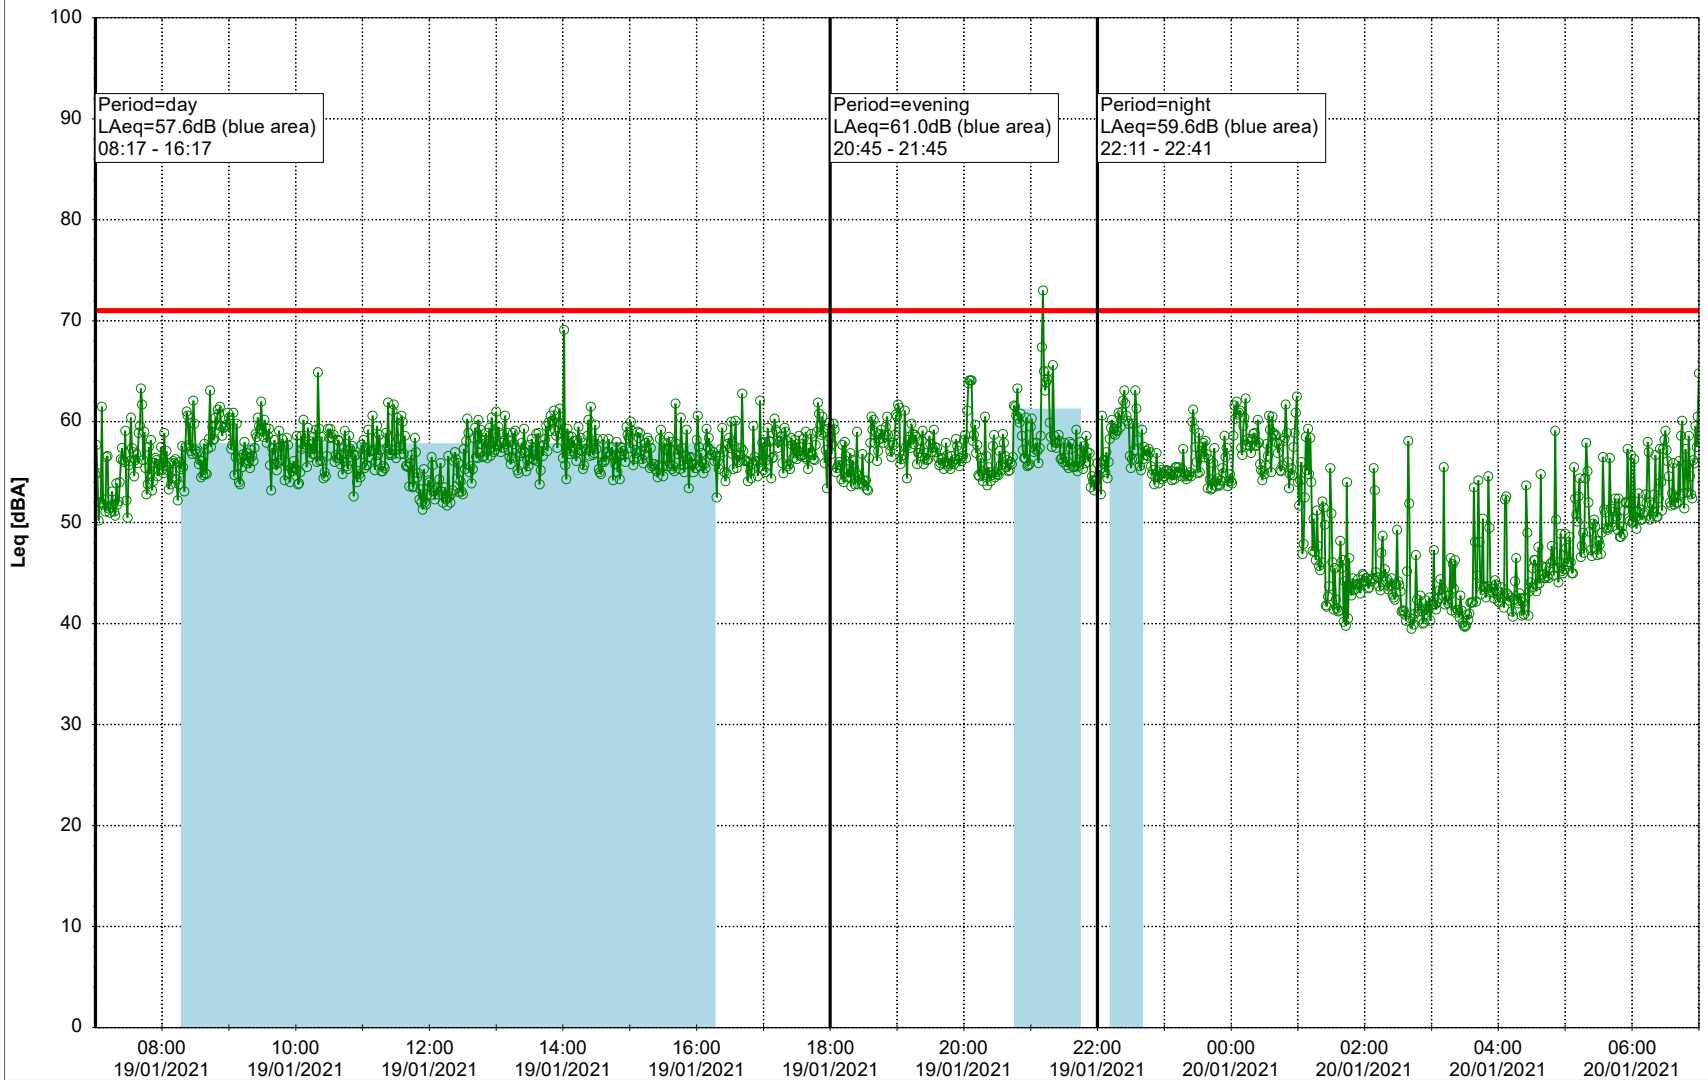

Project: Kronos Sydhavnen
Construction: Ny Ellebjerg
Location: N-V

Plan View

Remarks

...

Noise Time Related Diagram

19/01/2021
20/01/2021

○ ○ ○ ○ NEL_NS01

Project: Kronos Sydhavnen
Construction: Ny Ellebjerg
Location: N-V

Plan View

Remarks

...

Noise Time Related Diagram

20/01/2021
21/01/2021

○ ○ ○ ○ NEL_NS01

Project: Kronos Sydhavnen
Construction: Ny Ellebjerg
Location: N-V

Plan View

Remarks

...

Noise Time Related Diagram

21/01/2021
22/01/2021

○ ○ ○ ○ NEL_NS01

Project: Kronos Sydhavnen
Construction: Ny Ellebjerg
Location: N-V

Plan View

Remarks

Noise Time Related Diagram

23/01/2021
24/01/2021

○ ○ ○ ○ NEL_NS01

Project: Kronos Sydhavnen
Construction: Ny Ellebjerg
Location: N-V

Plan View

Remarks

...

Noise Time Related Diagram