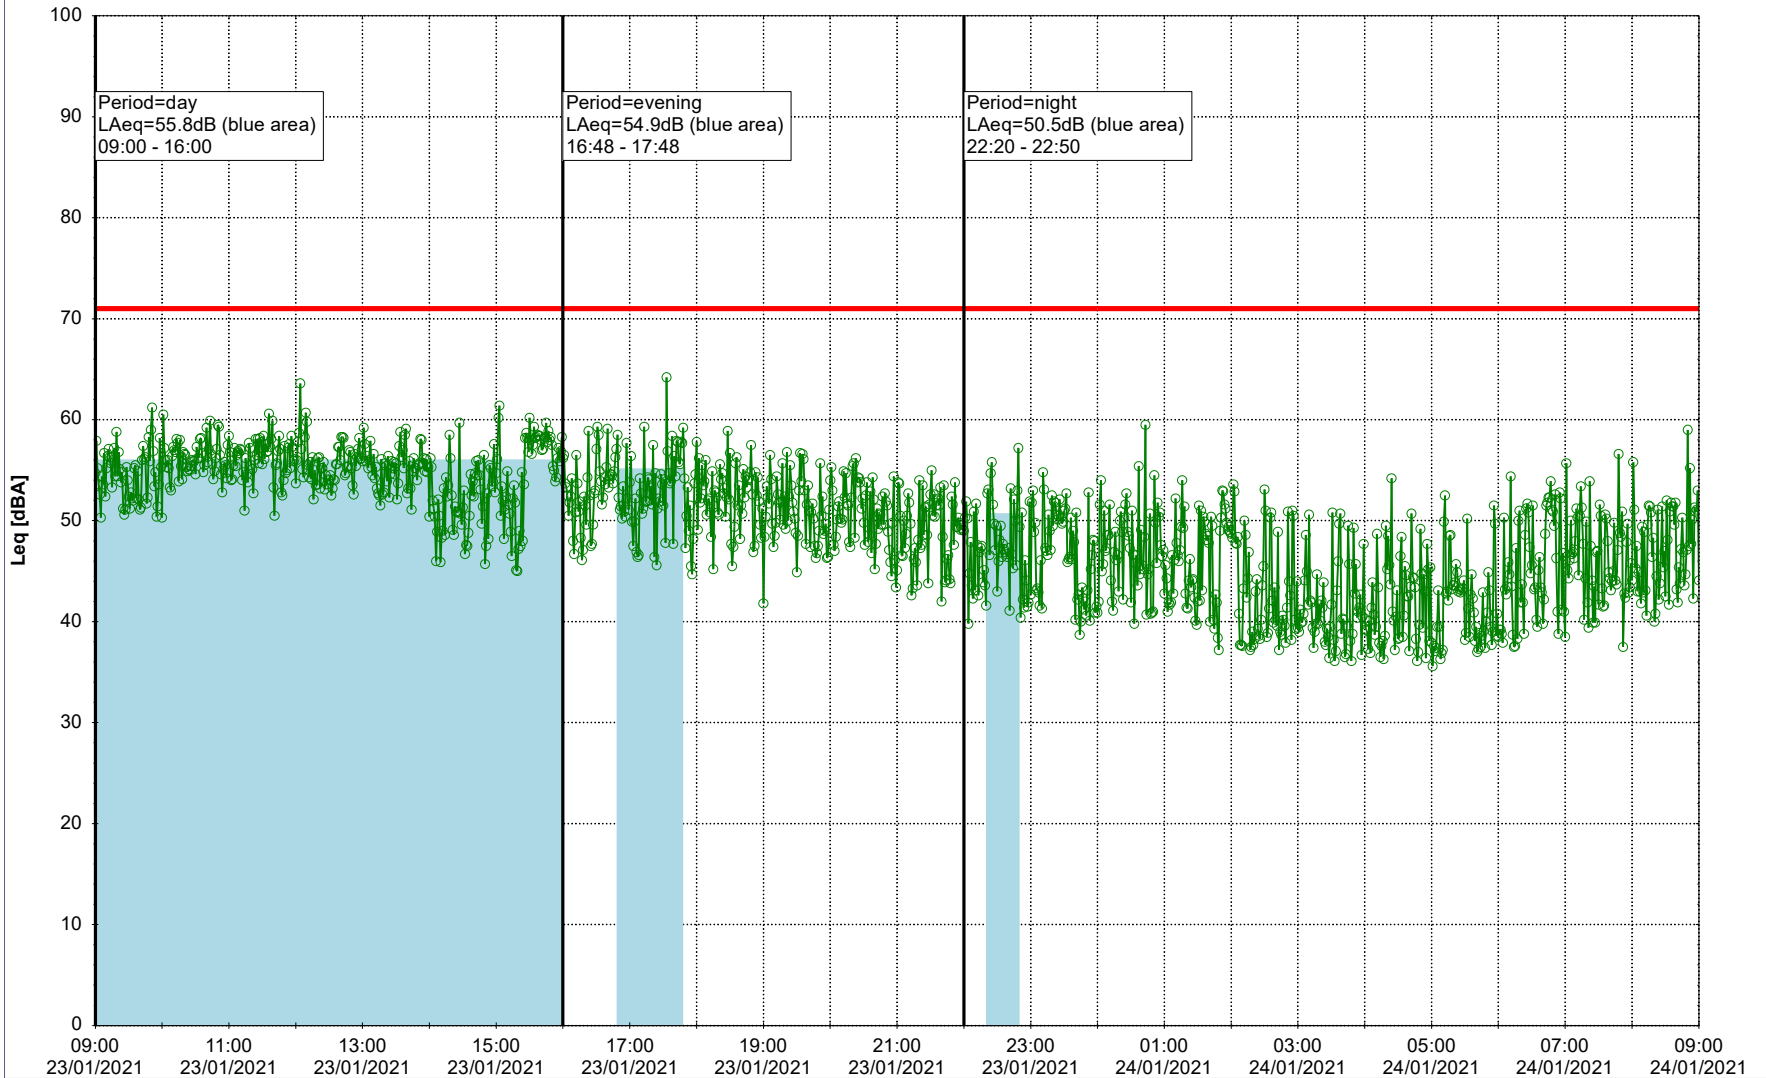

...

Noise Time Related Diagram

22/01/2021
23/01/2021

○ NEL_NS01

Project: Kronos Sydhavnen
Construction: Ny Ellebjerg
Location: N-V

Plan View

Remarks

...

Noise Time Related Diagram

23/01/2021
24/01/2021

○ ○ ○ ○ NEL_NS01

Project: Kronos Sydhavnen
Construction: Ny Ellebjerg
Location: N-V

Plan View

Remarks

...

Noise Time Related Diagram