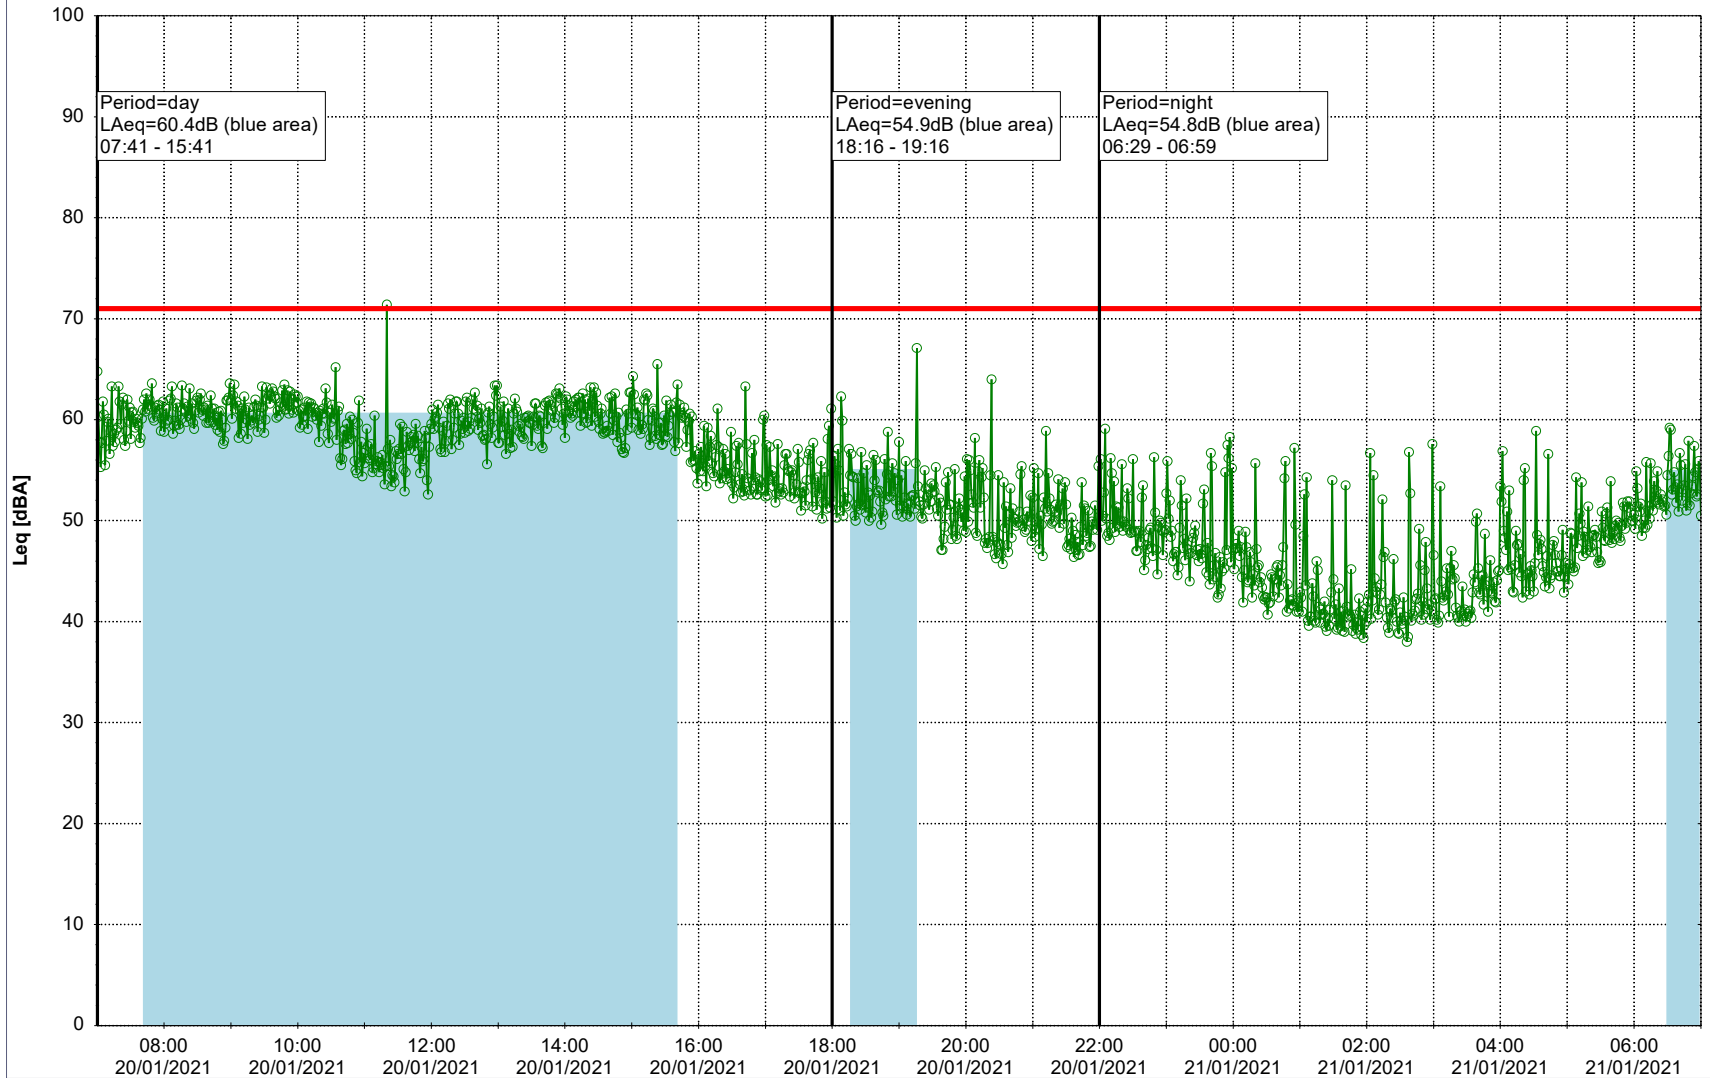

Plan View

Remarks

...

Noise Time Related Diagram

20/01/2021
21/01/2021

○ ○ ○ ○ NEL_NS01

Project: Kronos Sydhavnen
Construction: Ny Ellebjerg
Location: N-V

Plan View

Remarks

...

Noise Time Related Diagram

21/01/2021
22/01/2021

○ ○ ○ ○ NEL_NS01

Project: Kronos Sydhavnen
Construction: Ny Ellebjerg
Location: N-V

Plan View

Remarks

...

Noise Time Related Diagram

22/01/2021
23/01/2021

○ NEL_NS01

Project: Kronos Sydhavnen
Construction: Ny Ellebjerg
Location: N-V

Plan View

Remarks

...

Noise Time Related Diagram

23/01/2021
24/01/2021

○ ○ ○ ○ NEL_NS01

Project: Kronos Sydhavnen
Construction: Ny Ellebjerg
Location: N-V

Plan View

Remarks

...

Noise Time Related Diagram