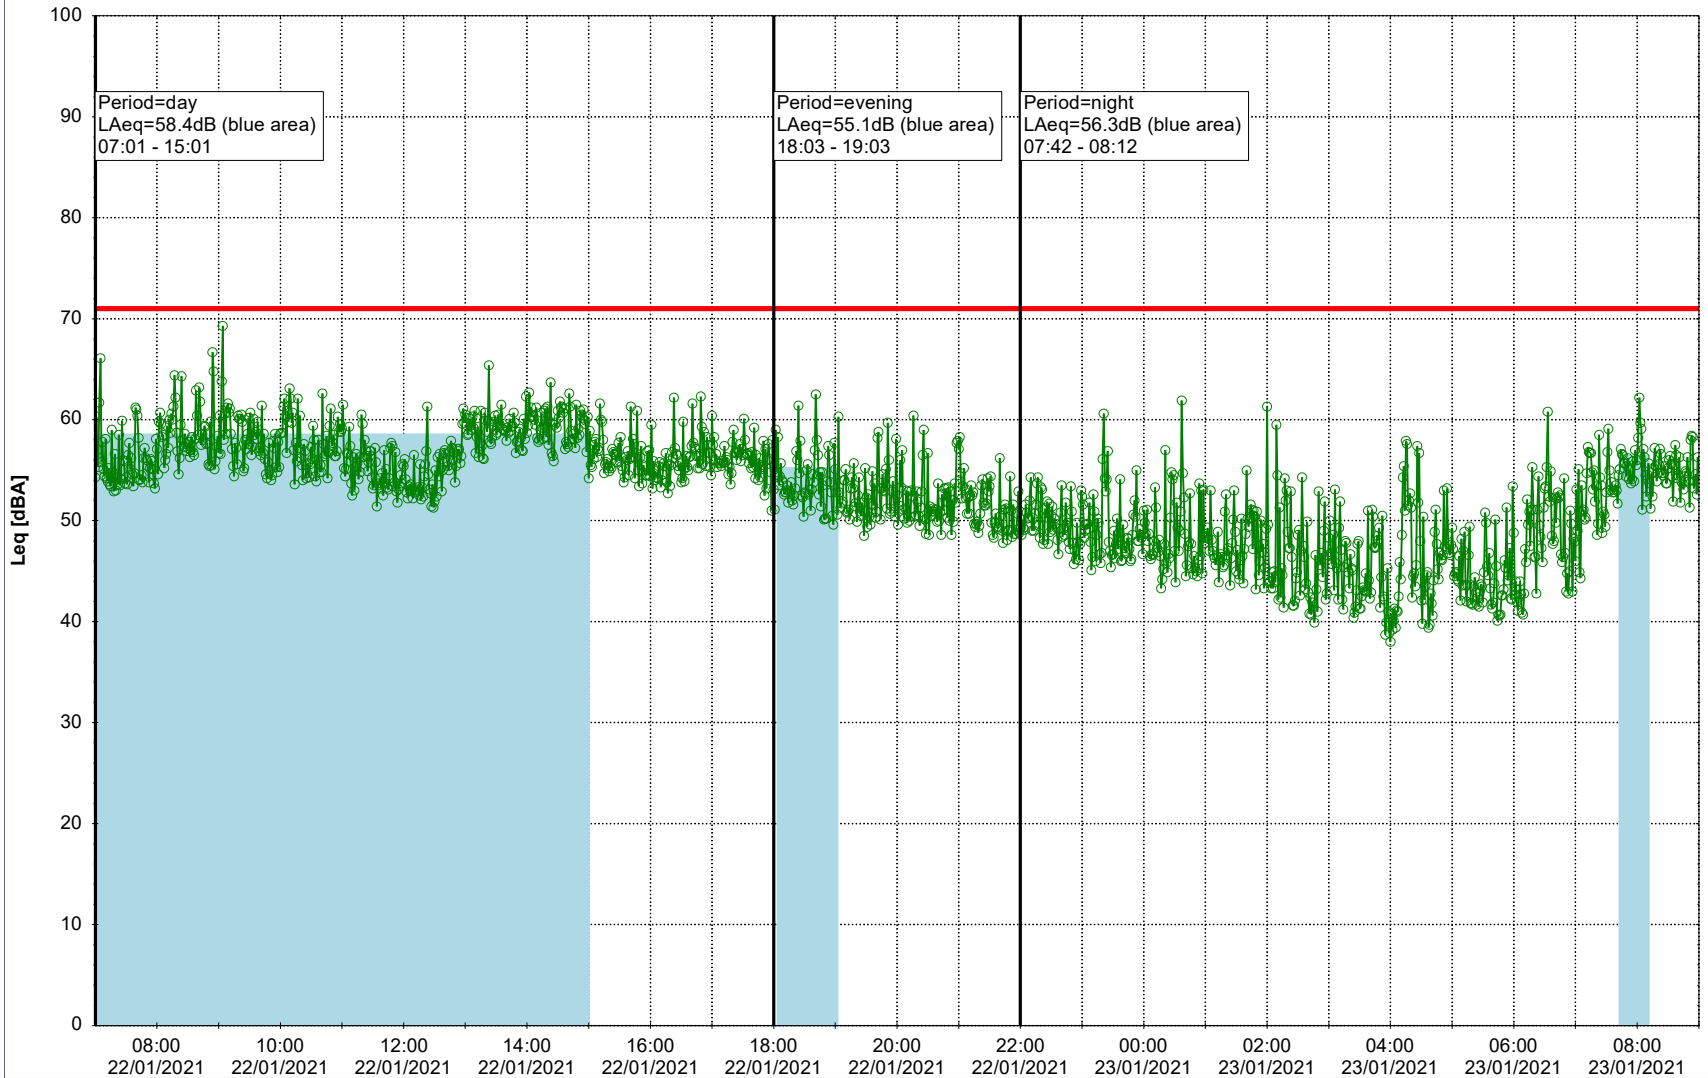

Remarks

...

Noise Time Related Diagram

21/01/2021
22/01/2021

○ ○ ○ ○ NEL_NS01

Project: Kronos Sydhavnen
Construction: Ny Ellebjerg
Location: N-V

Plan View

Remarks

...

Noise Time Related Diagram

22/01/2021
23/01/2021

○ NEL_NS01

Project: Kronos Sydhavnen
Construction: Ny Ellebjerg
Location: N-V

Plan View

Remarks

...

Noise Time Related Diagram

23/01/2021
24/01/2021

○ ○ ○ ○ NEL_NS01

Project: Kronos Sydhavnen
Construction: Ny Ellebjerg
Location: N-V

Plan View

Remarks

...

Noise Time Related Diagram