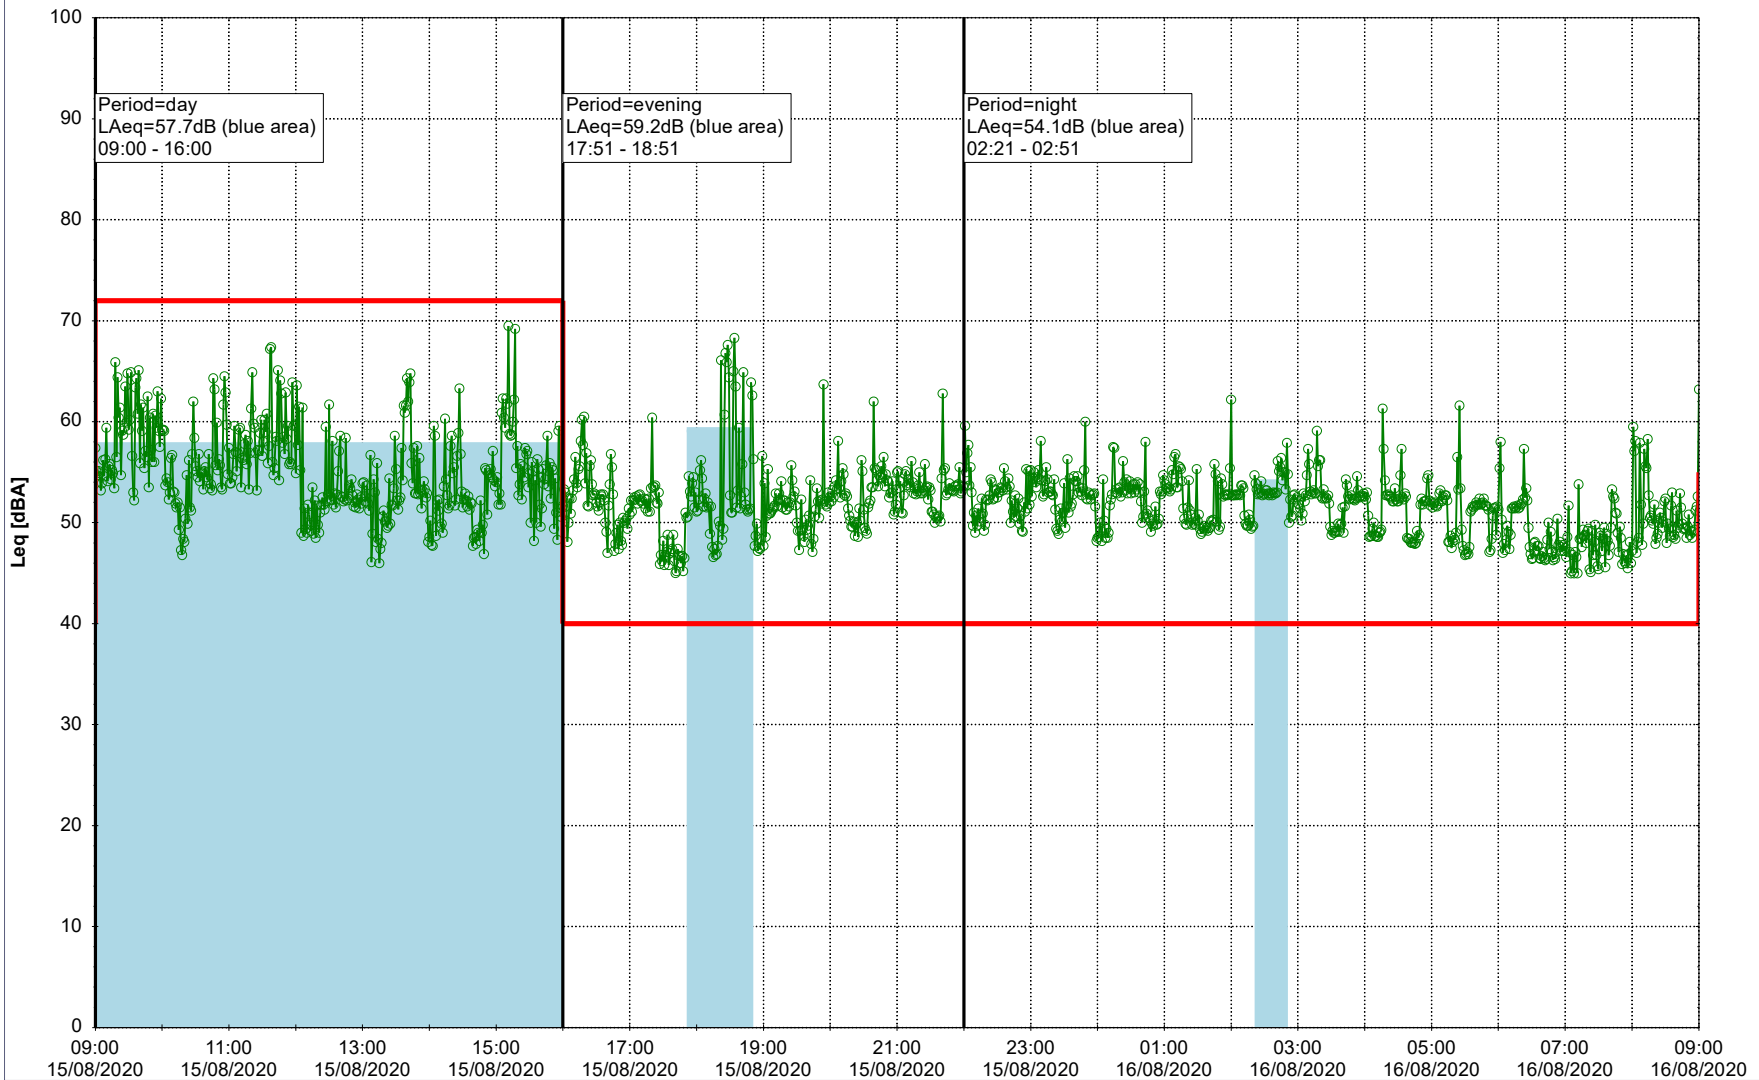

Project: Kronos Sydhavnen
Construction: Mozarts Plads
Location: N-V

15/08/2020
16/08/2020

Remarks

...

Noise Time Related Diagram

○○○○ MOP_NS01