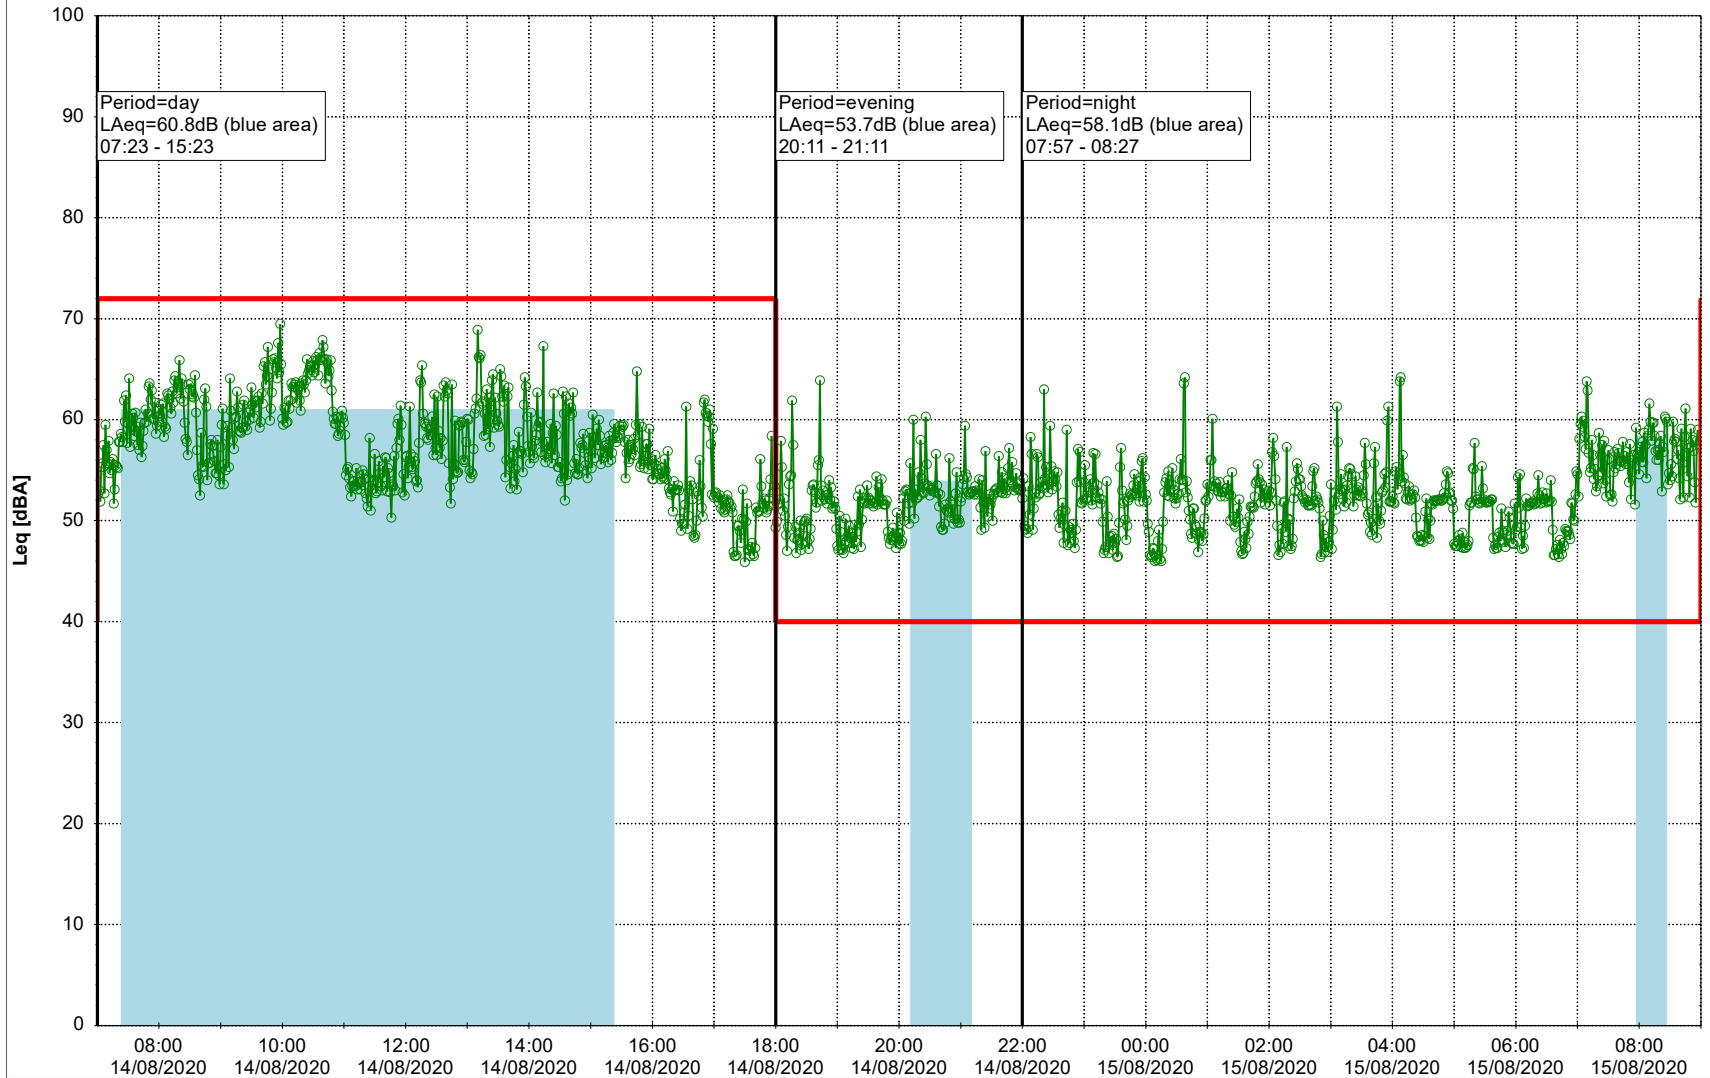

Noise Time Related Diagram

14/08/2020
15/08/2020

○○○○ MOP_NS01