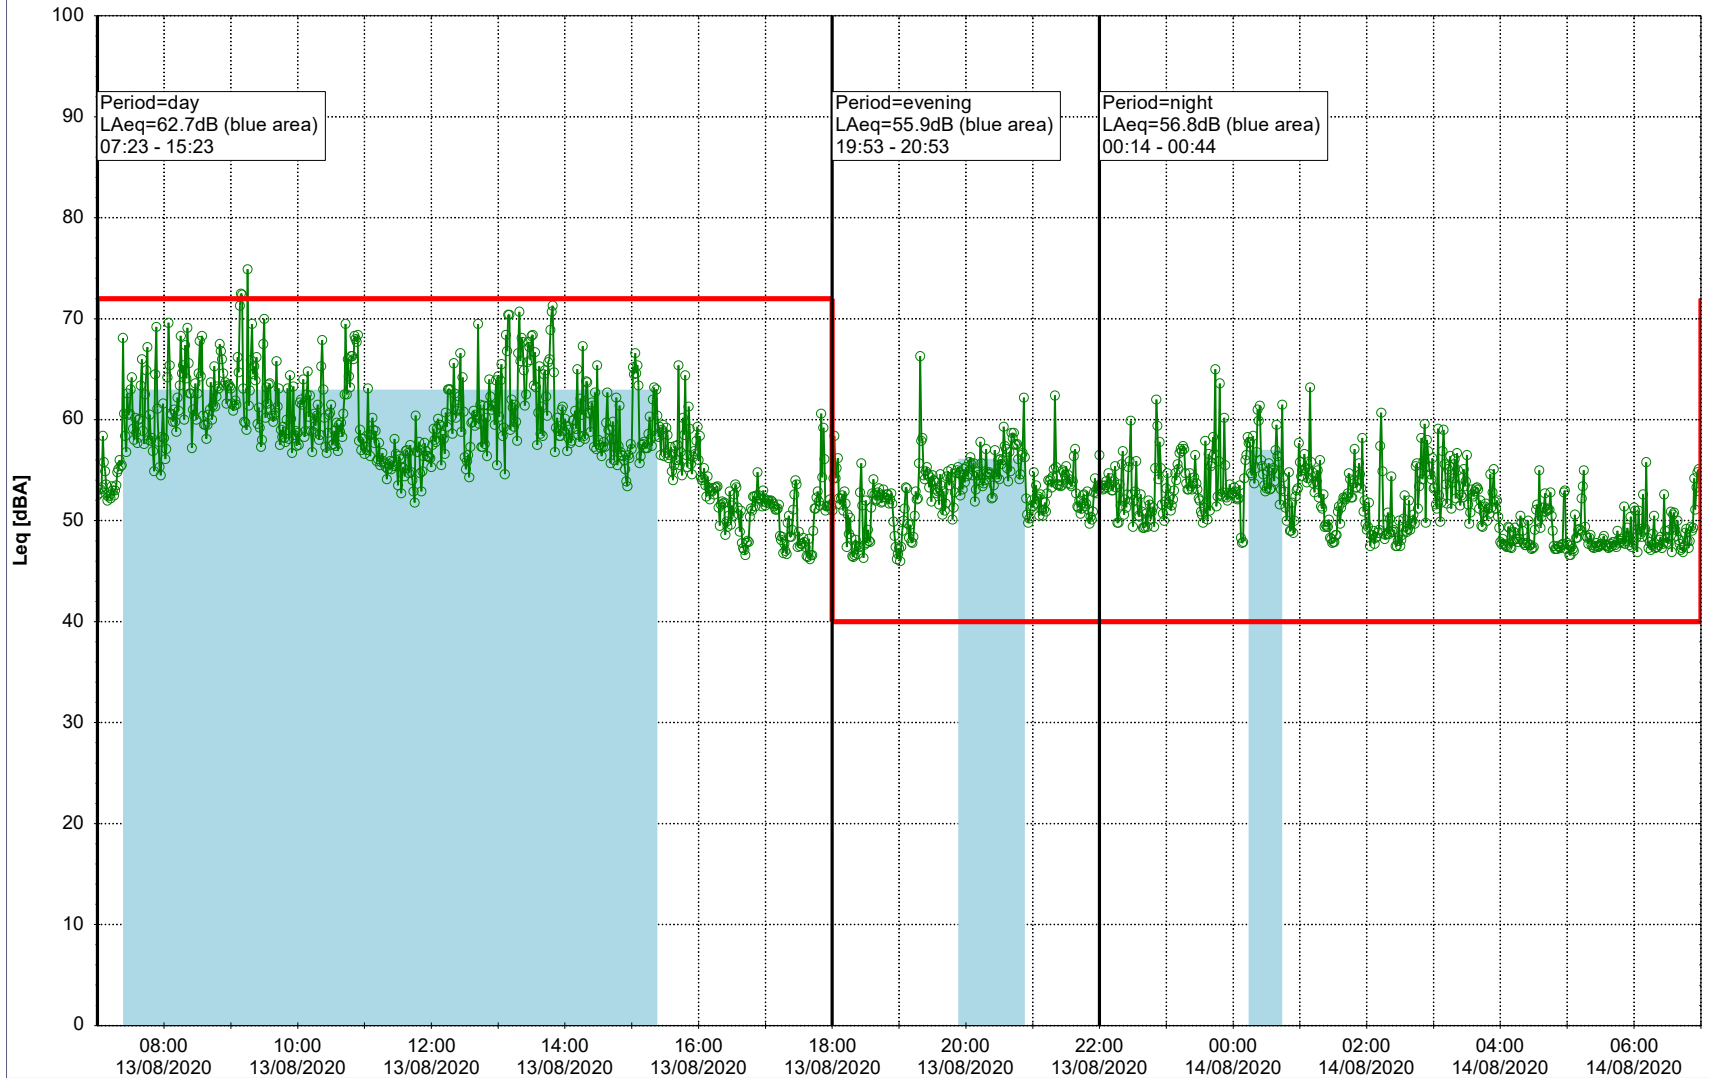

Noise Time Related Diagram

13/08/2020
14/08/2020

○○○ MOP_NS01