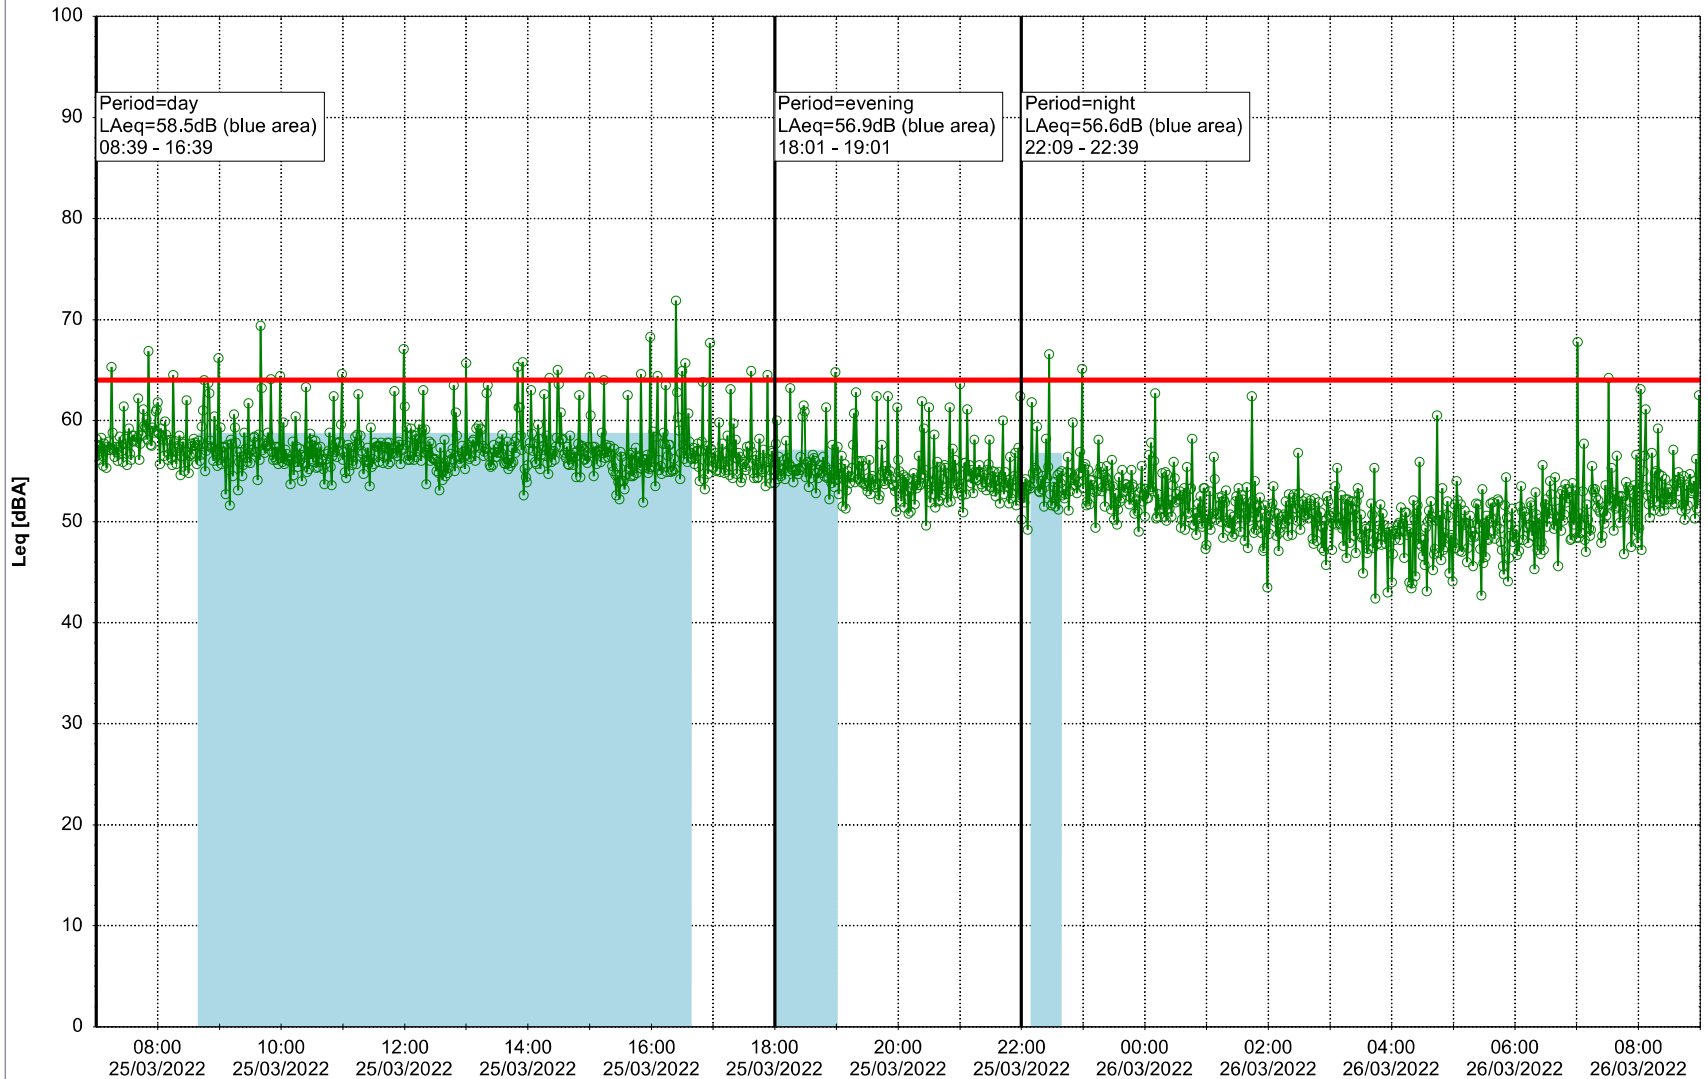

...

Noise Time Related Diagram

24/03/2022
25/03/2022

○○○ GAB_NS01

Project: Kronos Sydhavnen
Construction: Gåsebæk
Location: N-V

Plan View

Remarks

...

Noise Time Related Diagram

25/03/2022
26/03/2022

○○○○ GAB_NS01

Project: Kronos Sydhavnen
Construction: Gåsebæk
Location: N-V

Plan View

Remarks

...

Noise Time Related Diagram