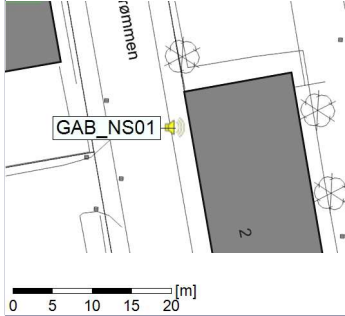

26/03/2022
27/03/2022

○○○○ GAB_NS01

Project: Kronos Sydhavnen
Construction: Gåsebæk
Location: N-V

Plan View

Remarks

...

Noise Time Related Diagram

27/03/2022
28/03/2022