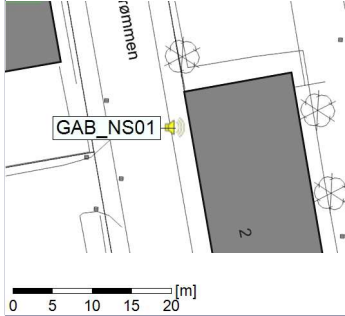

...

Noise Time Related Diagram

24/03/2022
25/03/2022

○○○ GAB_NS01

Project: Kronos Sydhavnen
Construction: Gåsebæk
Location: N-V

Plan View

Remarks

...