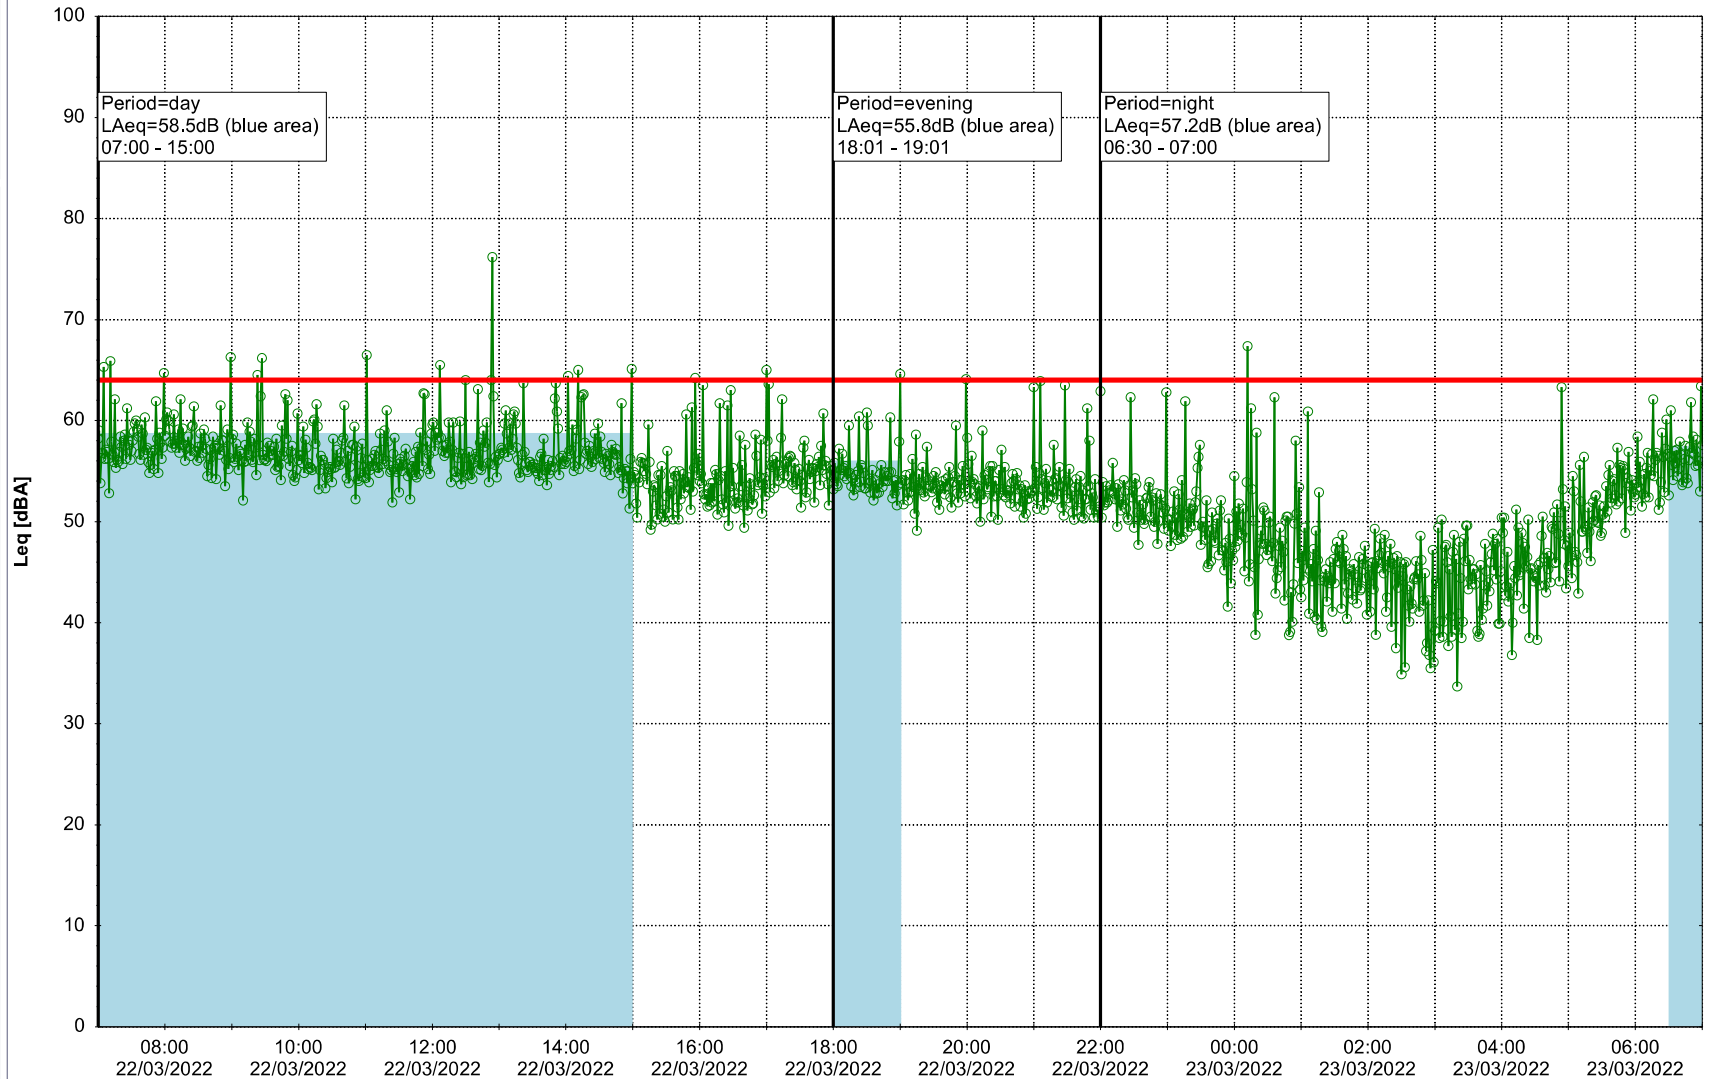

Plan View

Remarks

...

Noise Time Related Diagram

22/03/2022
23/03/2022

○○○ GAB_NS01

Project: Kronos Sydhavnen
Construction: Gåsebæk
Location: N-V

23/03/2022
24/03/2022

Plan View

Remarks

...

Noise Time Related Diagram

○○○ GAB_NS01

Project: Kronos Sydhavnen
Construction: Gåsebæk
Location: N-V

Plan View

Remarks

...

Noise Time Related Diagram

24/03/2022
25/03/2022

○○○ GAB_NS01

Project: Kronos Sydhavnen
Construction: Gåsebæk
Location: N-V

Plan View

Remarks

...

Noise Time Related Diagram

25/03/2022
26/03/2022

○○○○ GAB_NS01

Project: Kronos Sydhavnen
Construction: Gåsebæk
Location: N-V

Plan View

Remarks

...

Noise Time Related Diagram