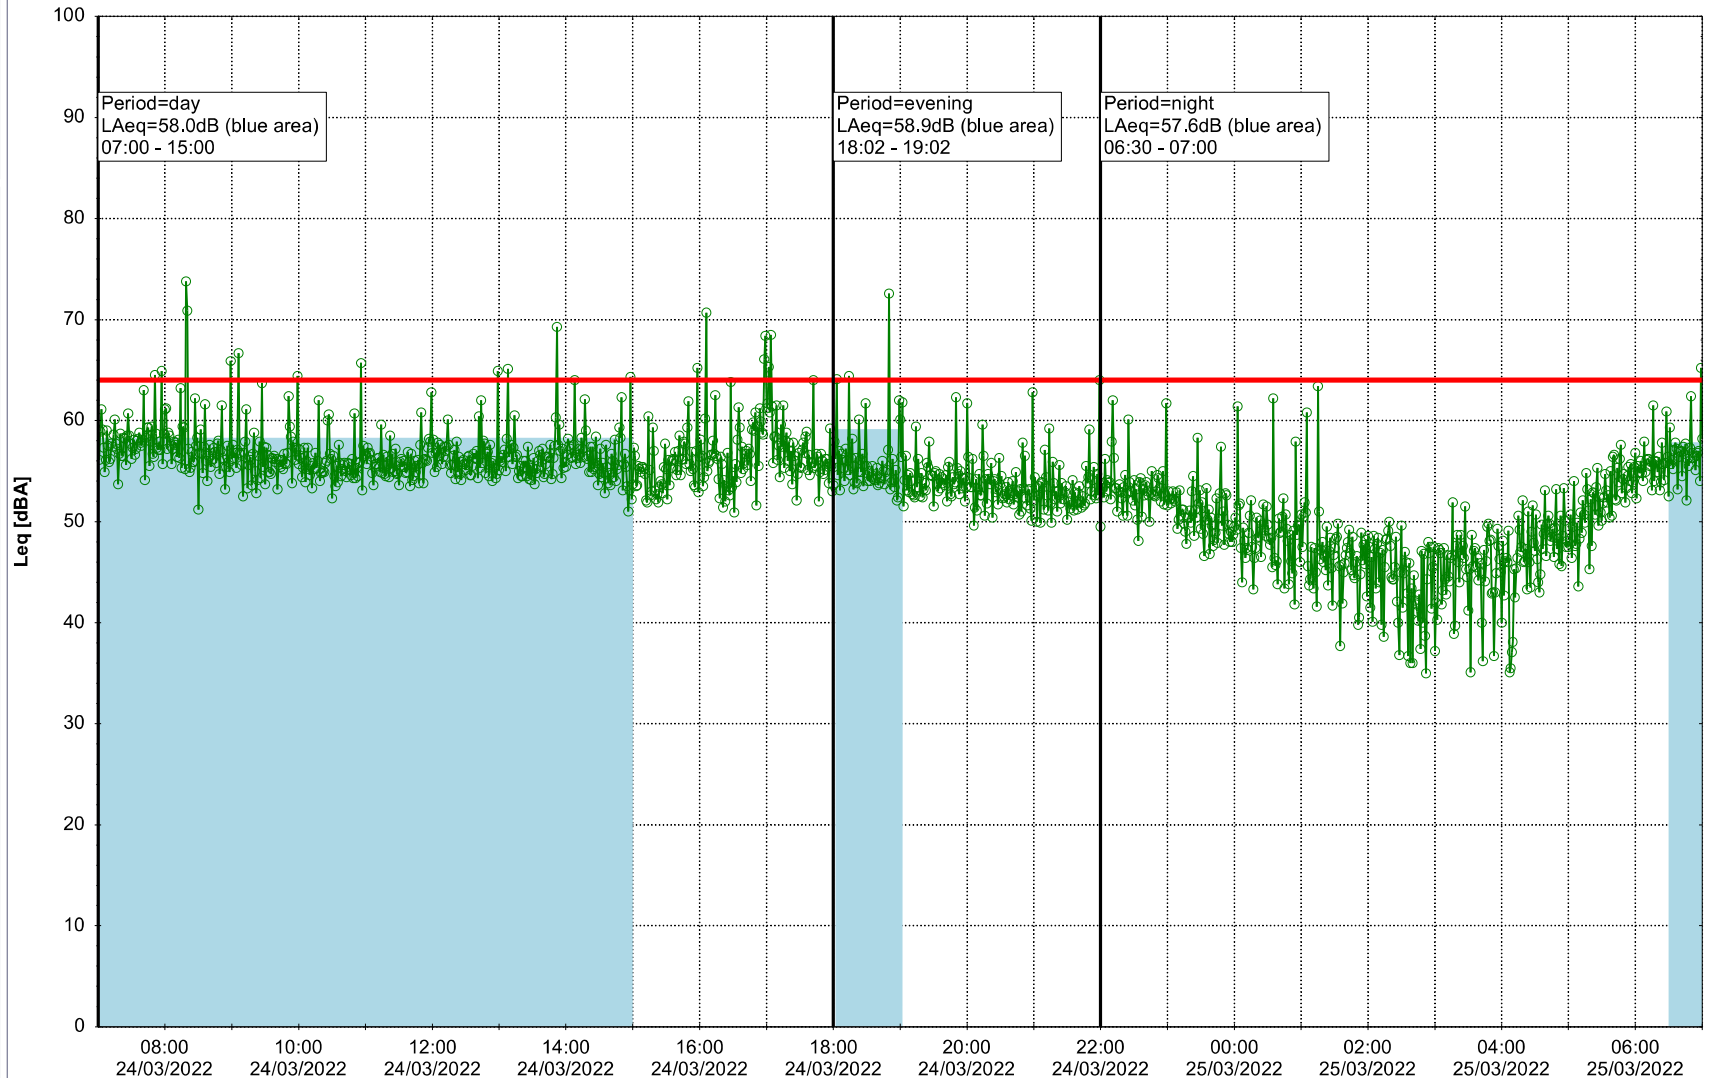

Plan View

Remarks

...

Noise Time Related Diagram

○○○ GAB_NS01

Project: Kronos Sydhavnen
Construction: Gåsebæk
Location: N-V

Plan View

Remarks

...

Noise Time Related Diagram

24/03/2022
25/03/2022

○○○ GAB_NS01

Project: Kronos Sydhavnen
Construction: Gåsebæk
Location: N-V

Plan View

Remarks

...

Noise Time Related Diagram

25/03/2022
26/03/2022

○○○○ GAB_NS01

Project: Kronos Sydhavnen
Construction: Gåsebæk
Location: N-V

Plan View

Remarks

...

Noise Time Related Diagram