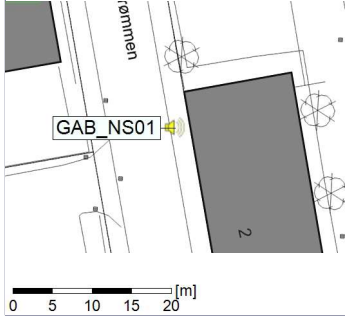

Noise Time Related Diagram

25/03/2022
26/03/2022

○○○○ GAB_NS01

Project: Kronos Sydhavnen
Construction: Gåsebæk
Location: N-V

Plan View

Remarks

...

Noise Time Related Diagram