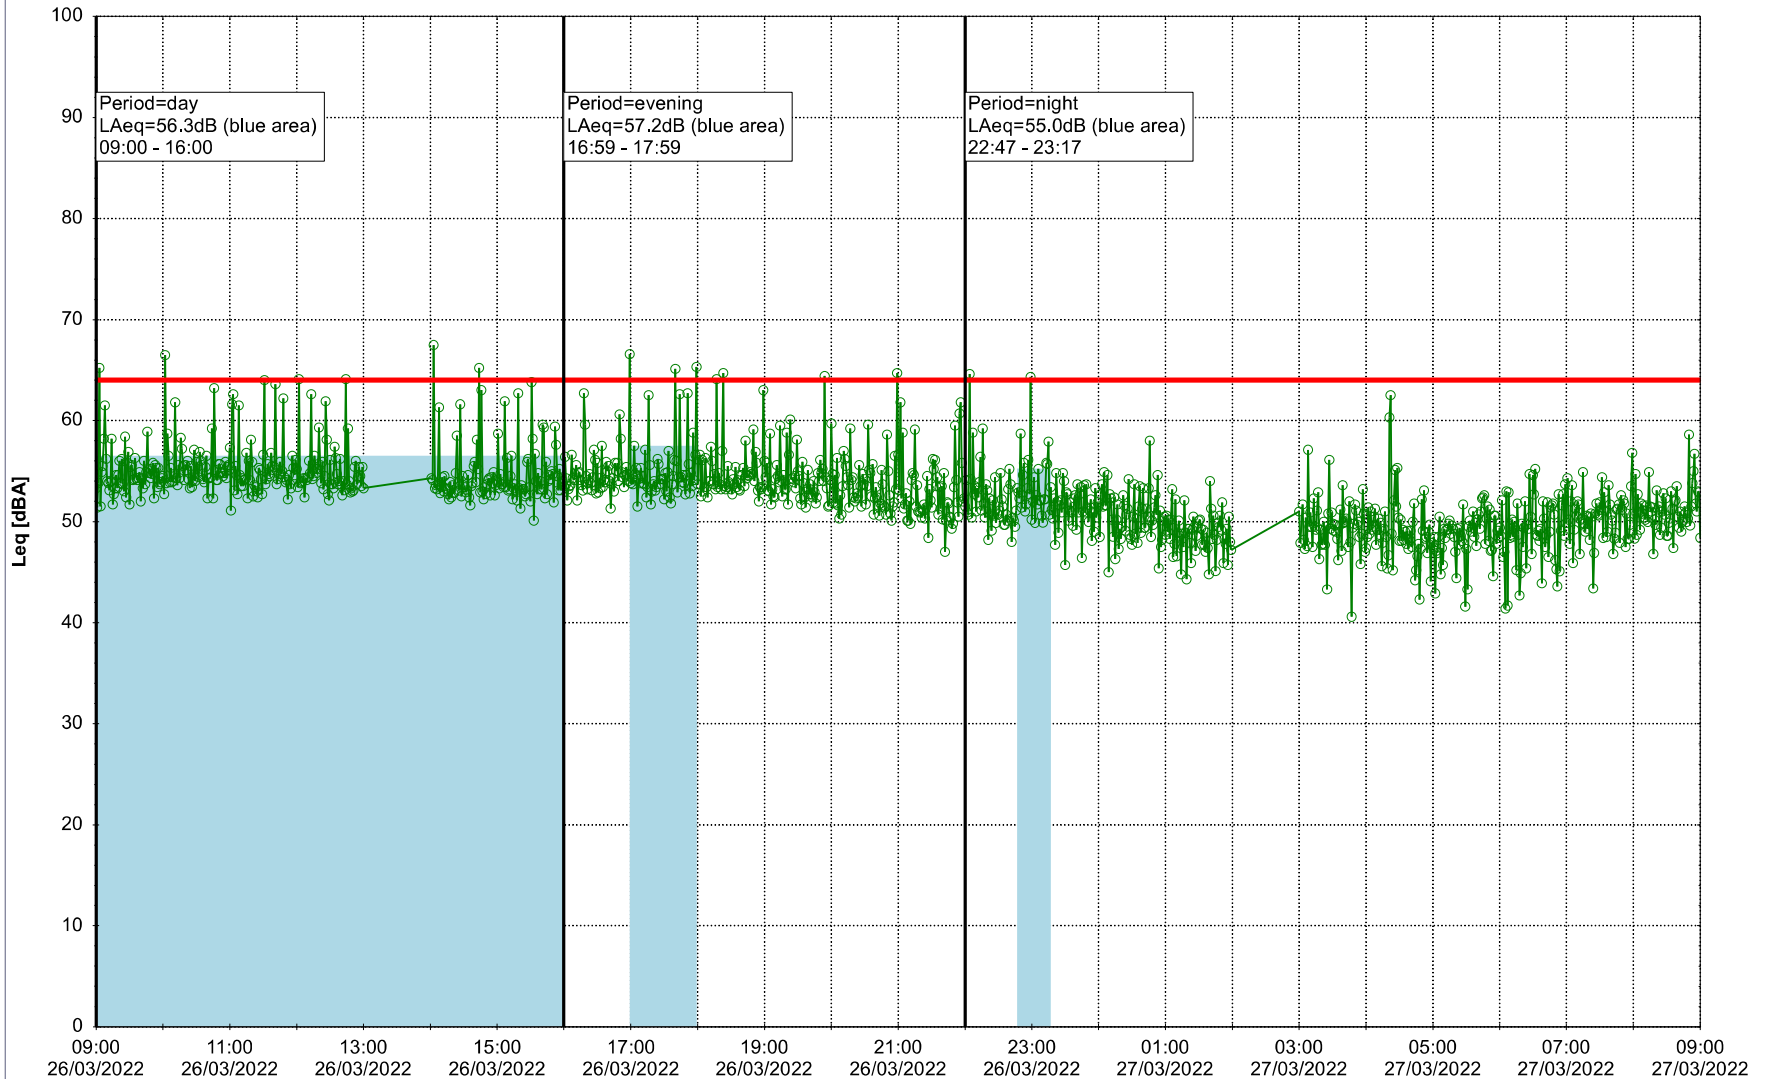

Noise Time Related Diagram

25/03/2022
26/03/2022

○○○○ GAB_NS01

Project: Kronos Sydhavnen
Construction: Gåsebæk
Location: N-V

Plan View

Remarks

...

Noise Time Related Diagram

26/03/2022
27/03/2022

○○○○ GAB_NS01

Project: Kronos Sydhavnen
Construction: Gåsebæk
Location: N-V

Plan View

Remarks

...

Noise Time Related Diagram

27/03/2022
28/03/2022