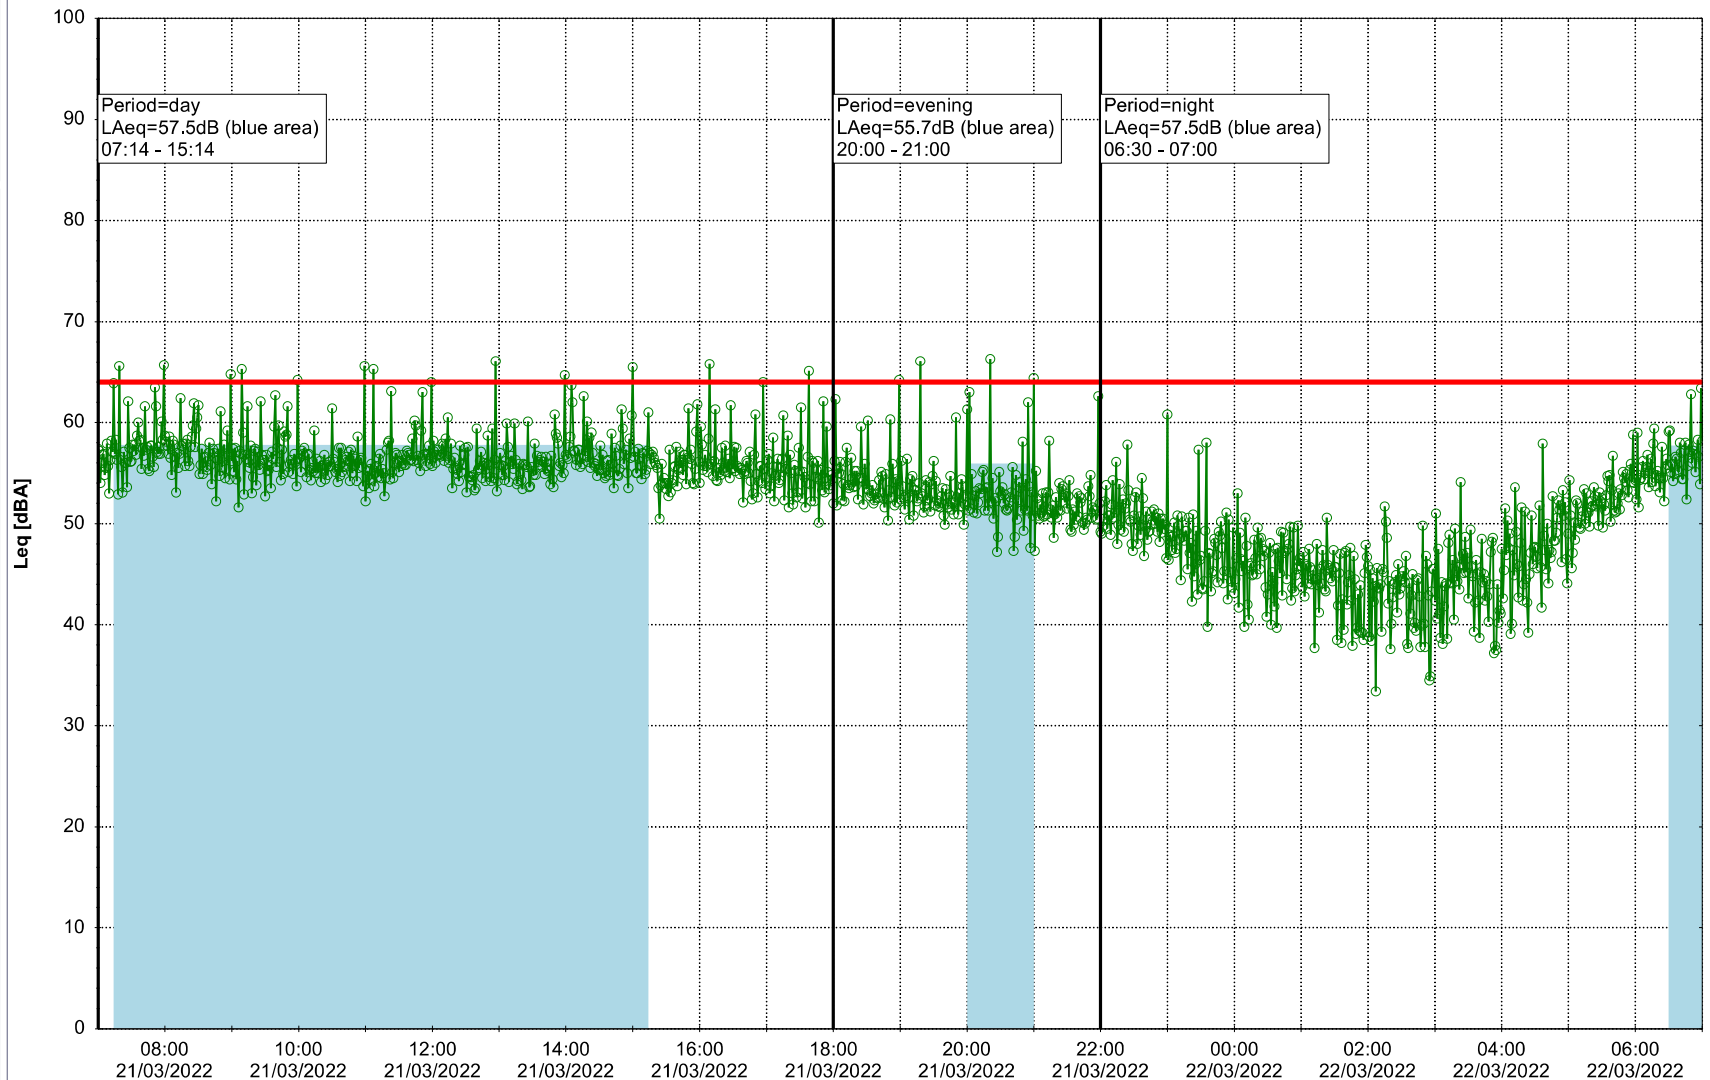

Project: Kronos Sydhavnen
Construction: Gåsebæk
Location: N-V

Plan View

Remarks

...

Noise Time Related Diagram

21/03/2022
22/03/2022

○○○ GAB_NS01

Project: Kronos Sydhavnen
Construction: Gåsebæk
Location: N-V

Plan View

Remarks

...

Noise Time Related Diagram

22/03/2022
23/03/2022

○○○ GAB_NS01

Project: Kronos Sydhavnen
Construction: Gåsebæk
Location: N-V

23/03/2022
24/03/2022

Plan View

Remarks

...

Noise Time Related Diagram

○○○ GAB_NS01

Project: Kronos Sydhavnen
Construction: Gåsebæk
Location: N-V

Plan View

Remarks

Noise Time Related Diagram

25/03/2022
26/03/2022

○○○○ GAB_NS01

Project: Kronos Sydhavnen
Construction: Gåsebæk
Location: N-V

Plan View

Remarks

...

Noise Time Related Diagram