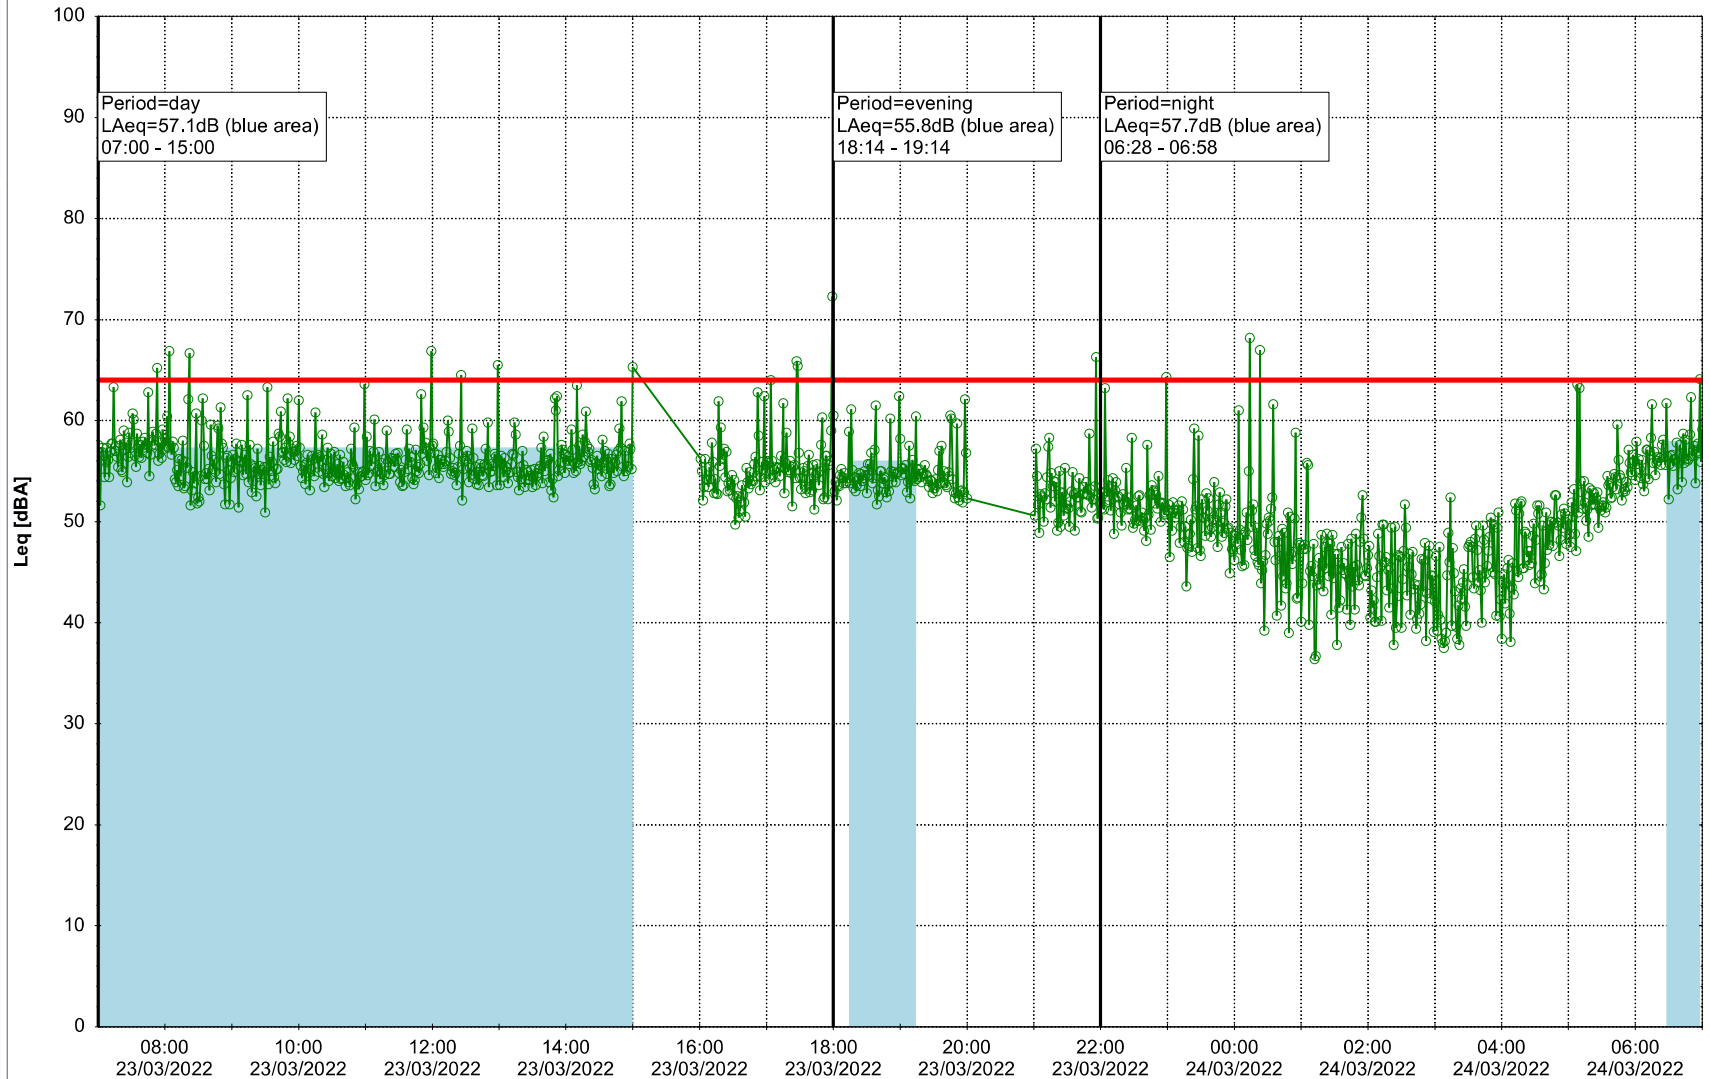

Plan View

Remarks

...

Noise Time Related Diagram

○○○ GAB_NS01

Project: Kronos Sydhavnen
Construction: Gåsebæk
Location: N-V

Plan View

Remarks

...

Noise Time Related Diagram

24/03/2022
25/03/2022

○○○ GAB_NS01

Project: Kronos Sydhavnen
Construction: Gåsebæk
Location: N-V

Plan View

Remarks

...

Noise Time Related Diagram

25/03/2022
26/03/2022

○○○○ GAB_NS01

Project: Kronos Sydhavnen
Construction: Gåsebæk
Location: N-V

Plan View

Remarks

...

Noise Time Related Diagram