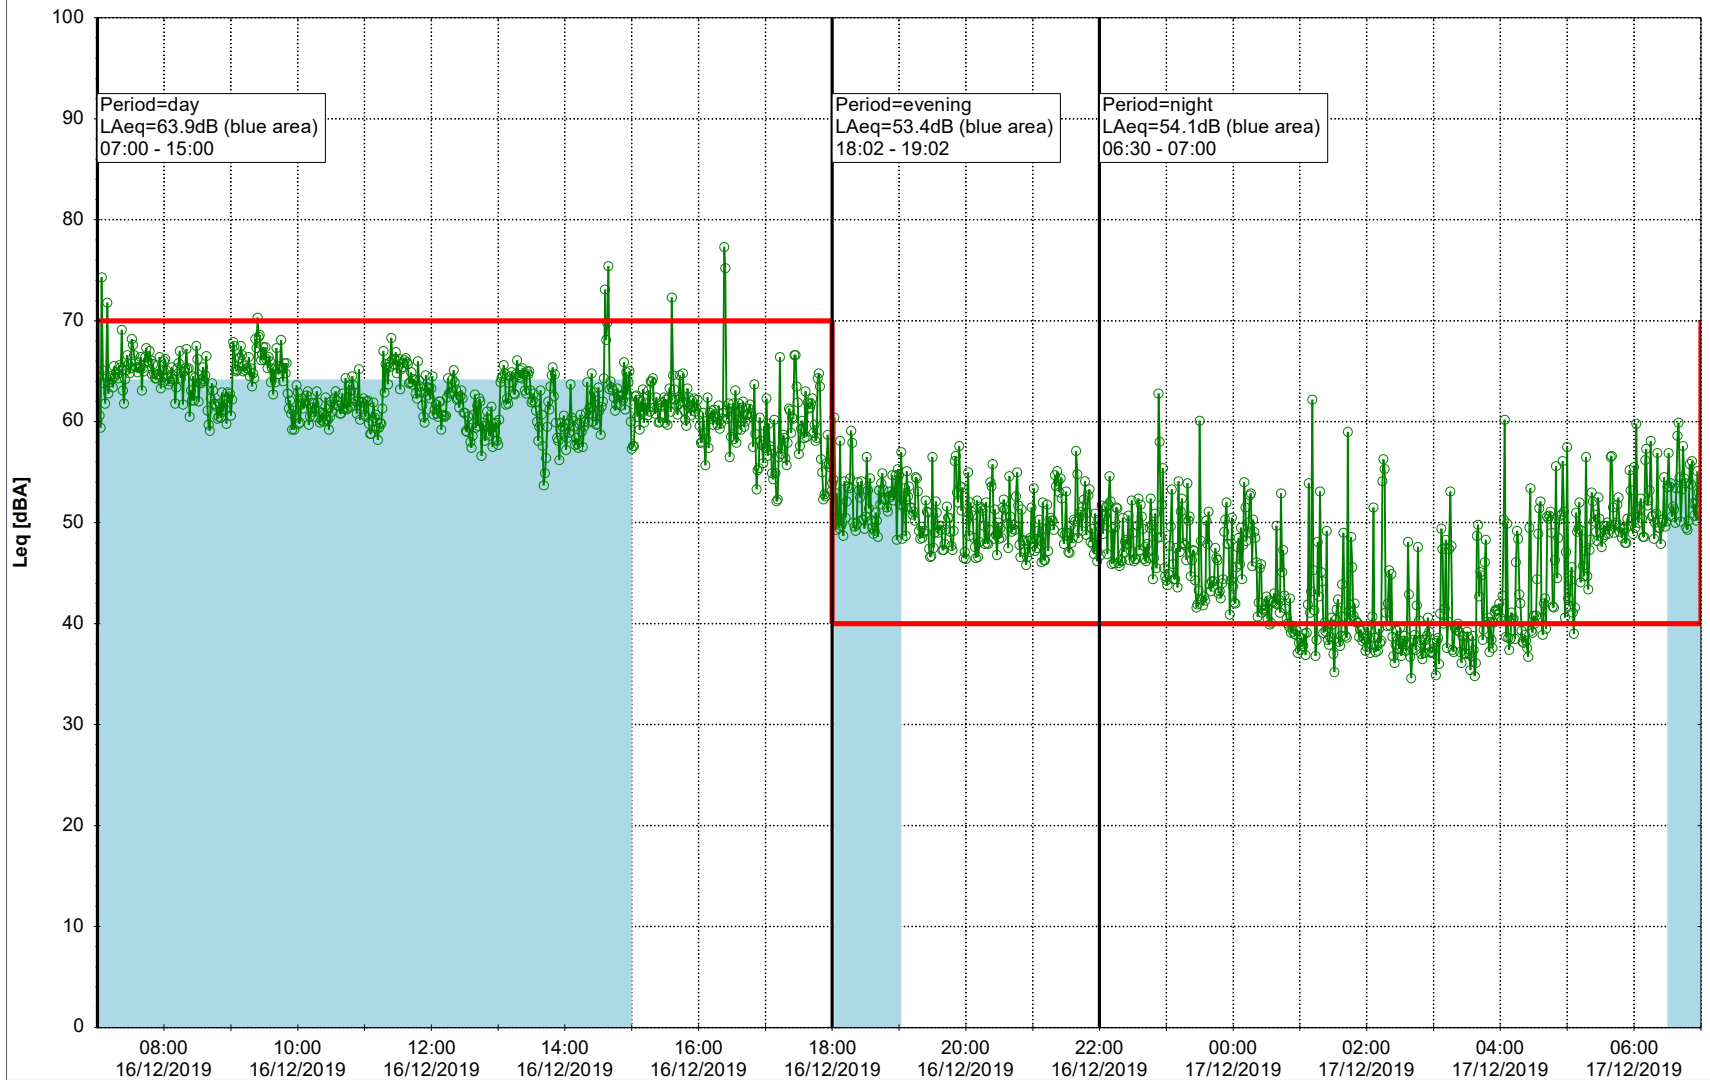

Project: Kronos Sydhavnen
Construction: Ny Ellebjerg
Location: N-V

Plan View

Remarks

...

Noise Time Related Diagram

16/12/2019
17/12/2019

○ ○ ○ ○ NEL_NS01

Project: Kronos Sydhavnen
Construction: Ny Ellebjerg
Location: N-V

Plan View

Remarks

...

Noise Time Related Diagram

17/12/2019

18/12/2019

○ ○ ○ ○ NEL_NS01

Project: Kronos Sydhavnen
Construction: Ny Ellebjerg
Location: N-V

Plan View

Remarks

...

Noise Time Related Diagram

18/12/2019
19/12/2019

○ ○ ○ ○ NEL_NS01

Project: Kronos Sydhavnen
Construction: Ny Ellebjerg
Location: N-V

Plan View

Remarks

...

Noise Time Related Diagram

19/12/2019
20/12/2019

○ ○ ○ ○ NEL_NS01