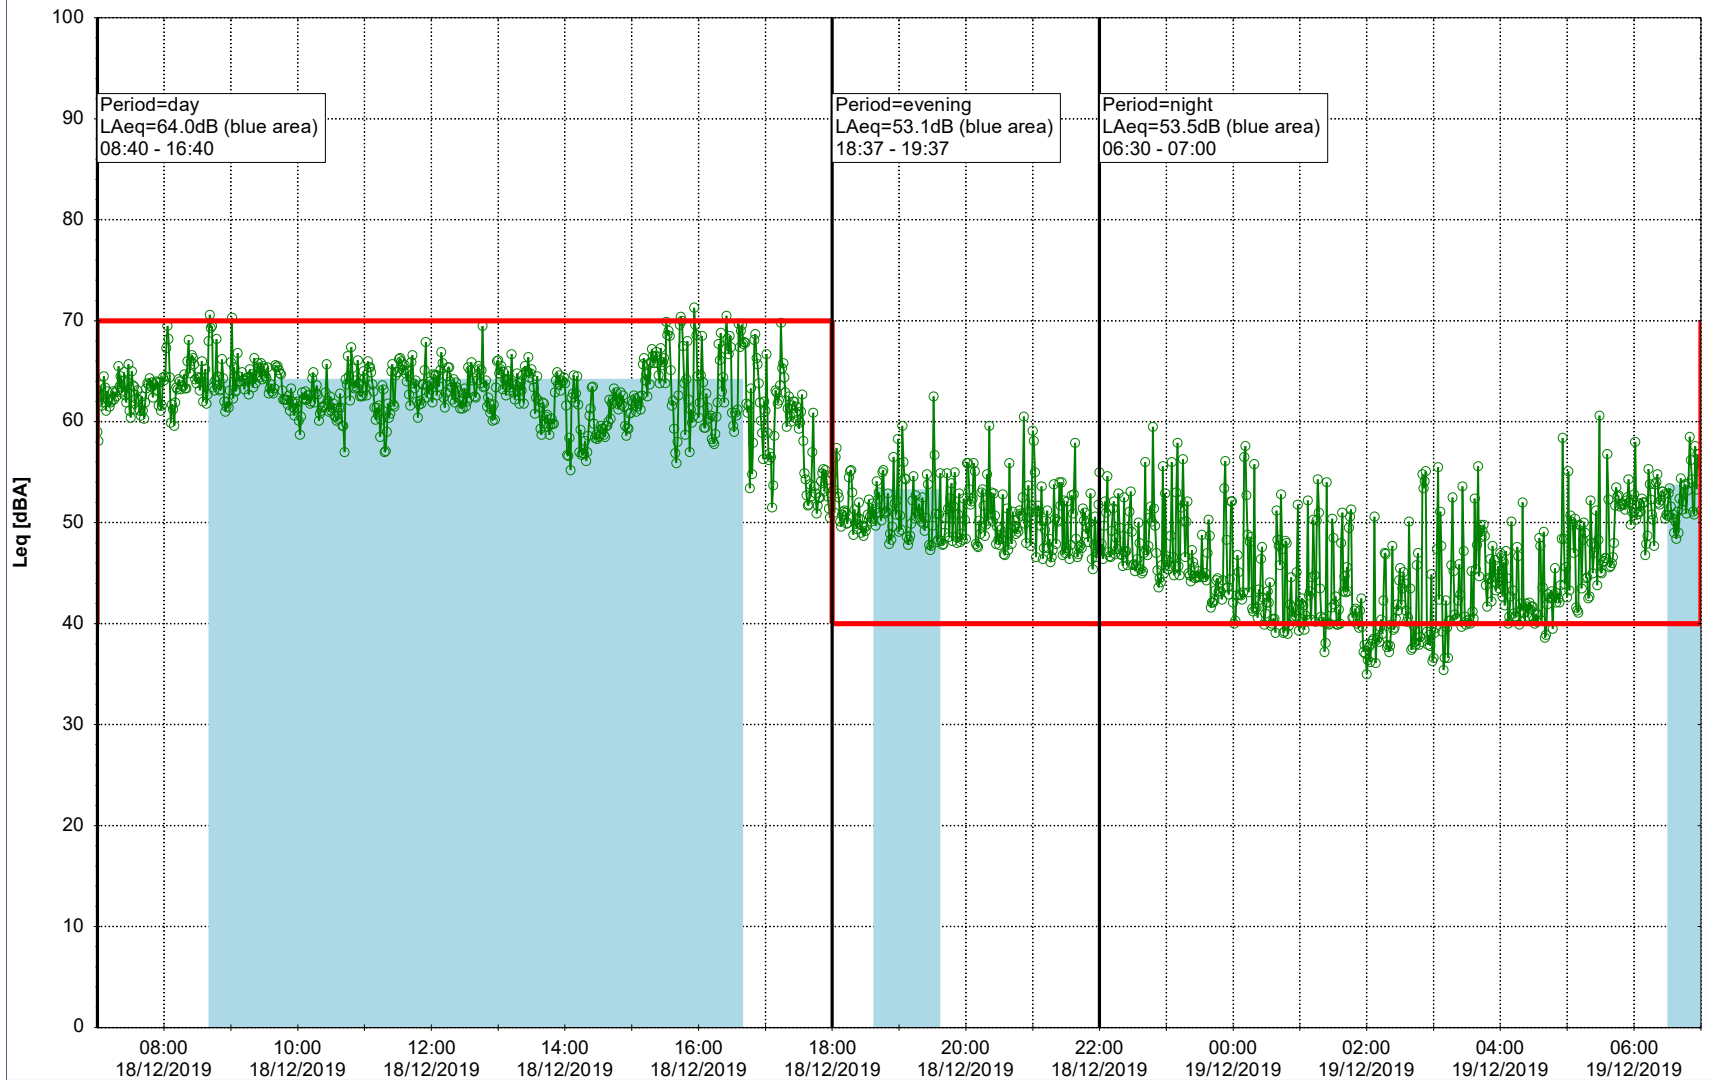

Plan View

Remarks

...

Noise Time Related Diagram

17/12/2019

18/12/2019

○ ○ ○ ○ NEL_NS01

Project: Kronos Sydhavnen
Construction: Ny Ellebjerg
Location: N-V

Plan View

Remarks

...

Noise Time Related Diagram

18/12/2019
19/12/2019

○ ○ ○ ○ NEL_NS01

Project: Kronos Sydhavnen
Construction: Ny Ellebjerg
Location: N-V

Plan View

Remarks

...

Noise Time Related Diagram

19/12/2019
20/12/2019

○ ○ ○ ○ NEL_NS01