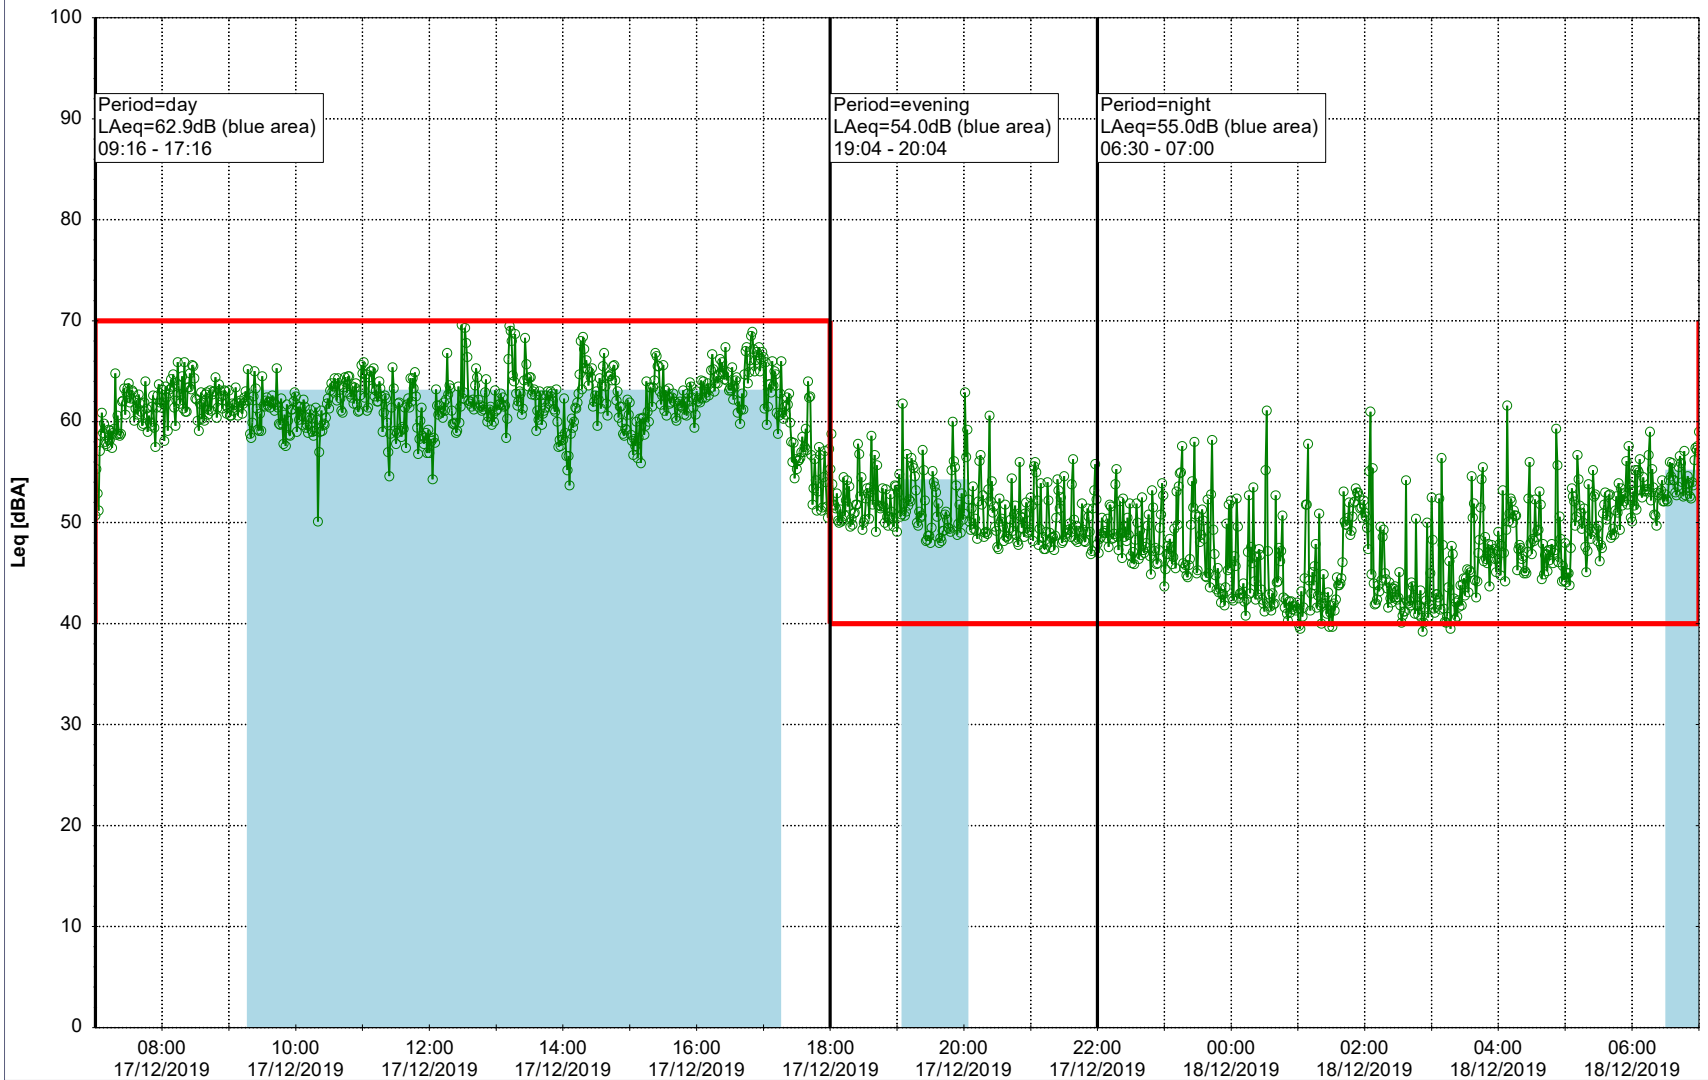

Project: Kronos Sydhavnen
Construction: Ny Ellebjerg
Location: N-V

Plan View

Remarks

...

Noise Time Related Diagram

16/12/2019
17/12/2019

○ ○ ○ ○ NEL_NS01

Project: Kronos Sydhavnen
Construction: Ny Ellebjerg
Location: N-V

Plan View

Remarks

...

Noise Time Related Diagram

17/12/2019

18/12/2019

○ ○ ○ ○ NEL_NS01

Project: Kronos Sydhavnen
Construction: Ny Ellebjerg
Location: N-V

Plan View

Remarks

...

Noise Time Related Diagram

18/12/2019
19/12/2019

○ ○ ○ ○ NEL_NS01

Project: Kronos Sydhavnen
Construction: Ny Ellebjerg
Location: N-V

Plan View

Remarks

...

Noise Time Related Diagram

19/12/2019
20/12/2019

○ ○ ○ ○ NEL_NS01