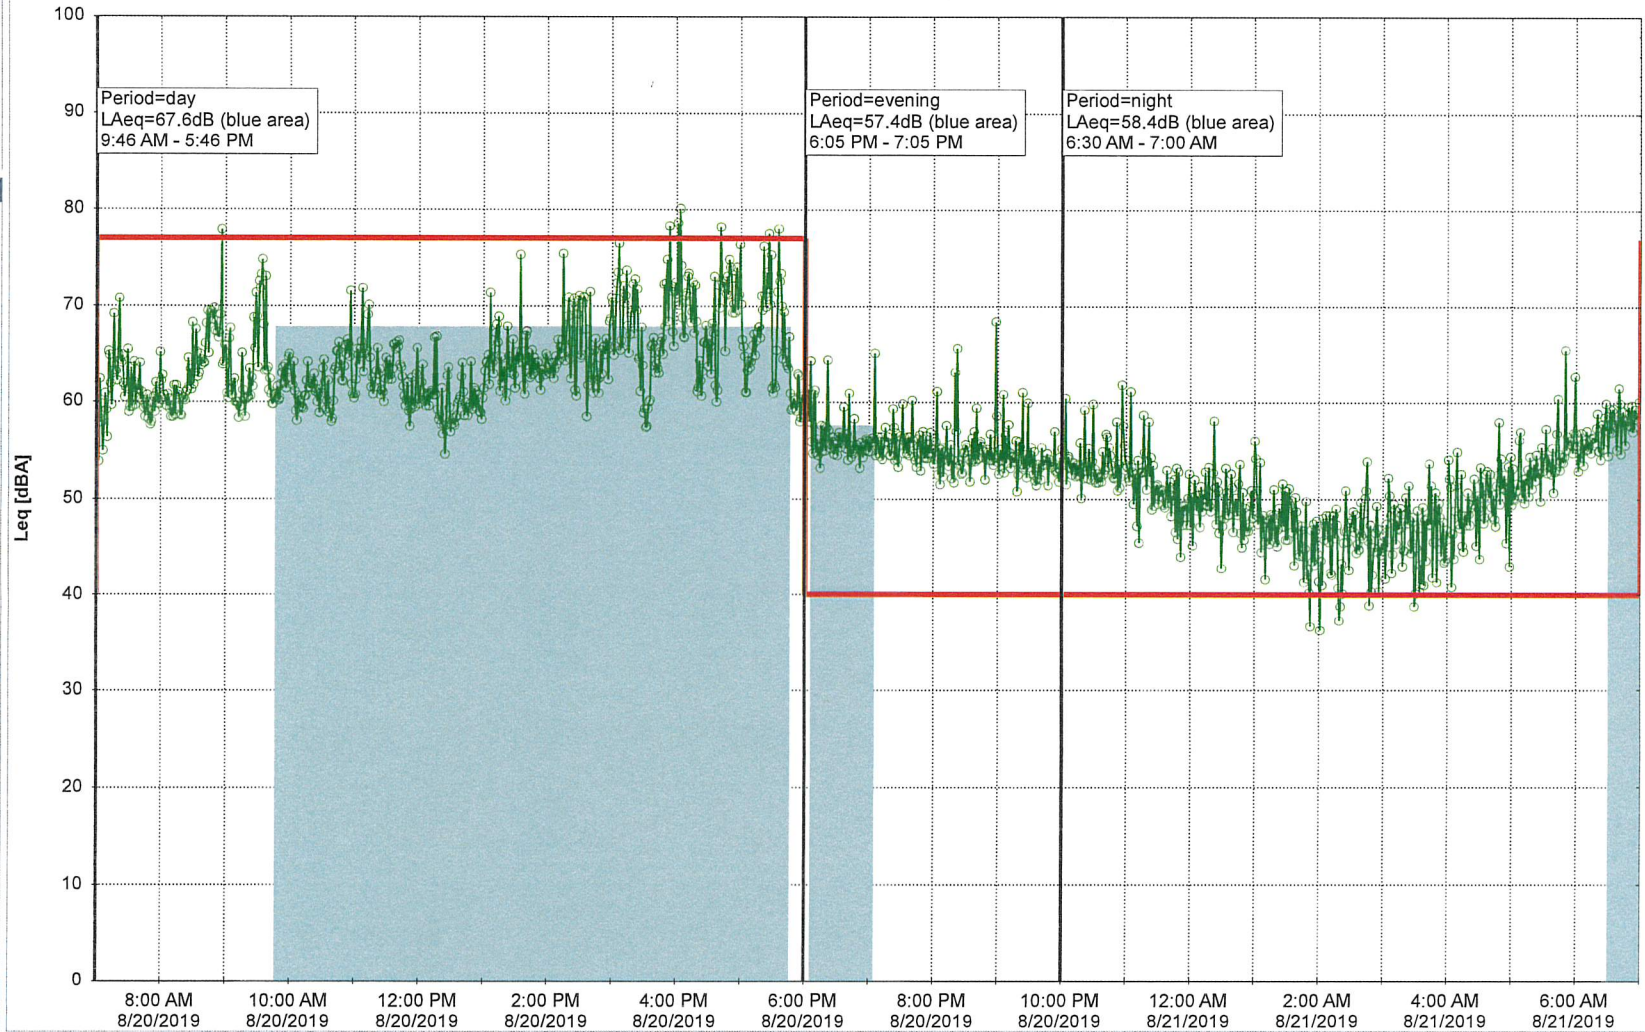

Project: Kronos Sydhavnen
Construction: Gåsebæk
Location: N-V

8/19/2019
8/20/2019

Noise Time Related Diagram

GAB_NS01

Project: Kronos Sydhavnen
Construction: Gåsebæk
Location: N-V

8/20/2019
8/21/2019

Remarks

...

Noise Time Related Diagram

GAB_NS01

Project: Kronos Sydhavnen
Construction: Gåsebæk
Location: N-V

8/21/2019
8/22/2019

Remarks

...

Noise Time Related Diagram

GAB_NS01

Project: Kronos Sydhavnen
Construction: Gåsebæk
Location: N-V

8/22/2019
8/23/2019

Noise Time Related Diagram

○○○ GAB_NS01