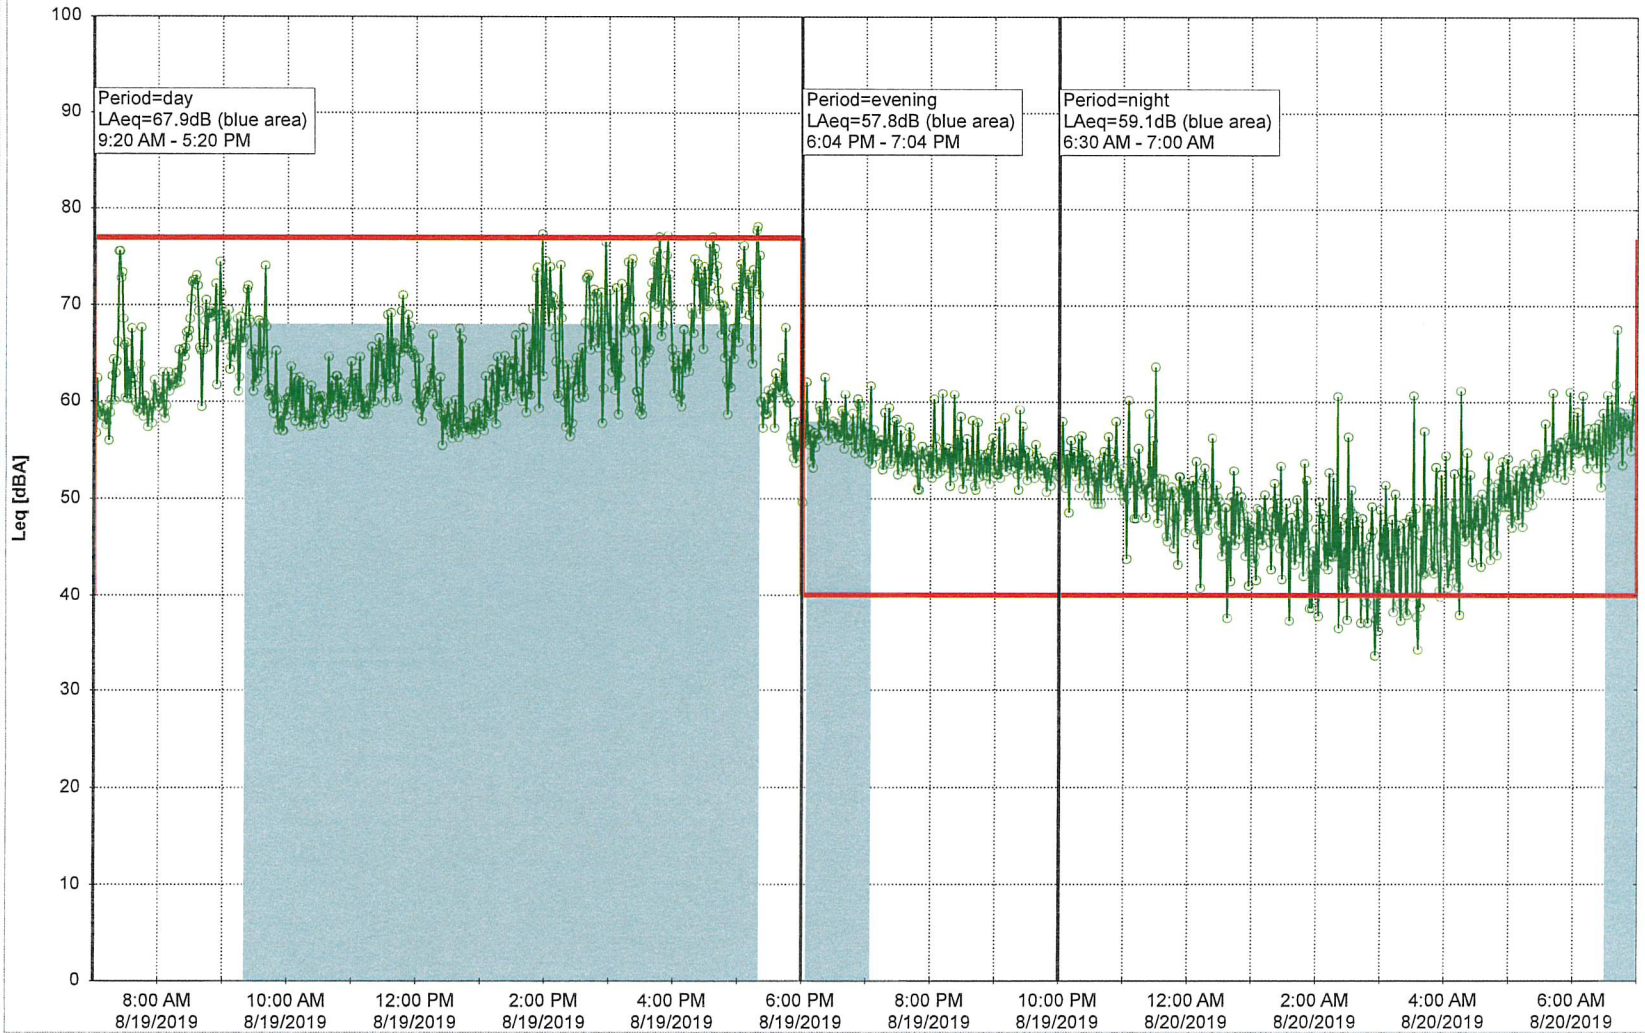

Project: Kronos Sydhavnen
Construction: Gåsebæk
Location: N-V

8/19/2019
8/20/2019

Noise Time Related Diagram

GAB_NS01

Project: Kronos Sydhavnen
Construction: Gåsebæk
Location: N-V

8/20/2019
8/21/2019

Remarks

...

Noise Time Related Diagram

GAB_NS01

Project: Kronos Sydhavnen
Construction: Gåsebæk
Location: N-V

8/21/2019
8/22/2019

Remarks

...

Noise Time Related Diagram

GAB_NS01

Project: Kronos Sydhavnen
Construction: Gåsebæk
Location: N-V

8/22/2019
8/23/2019

Noise Time Related Diagram

○○○ GAB_NS01