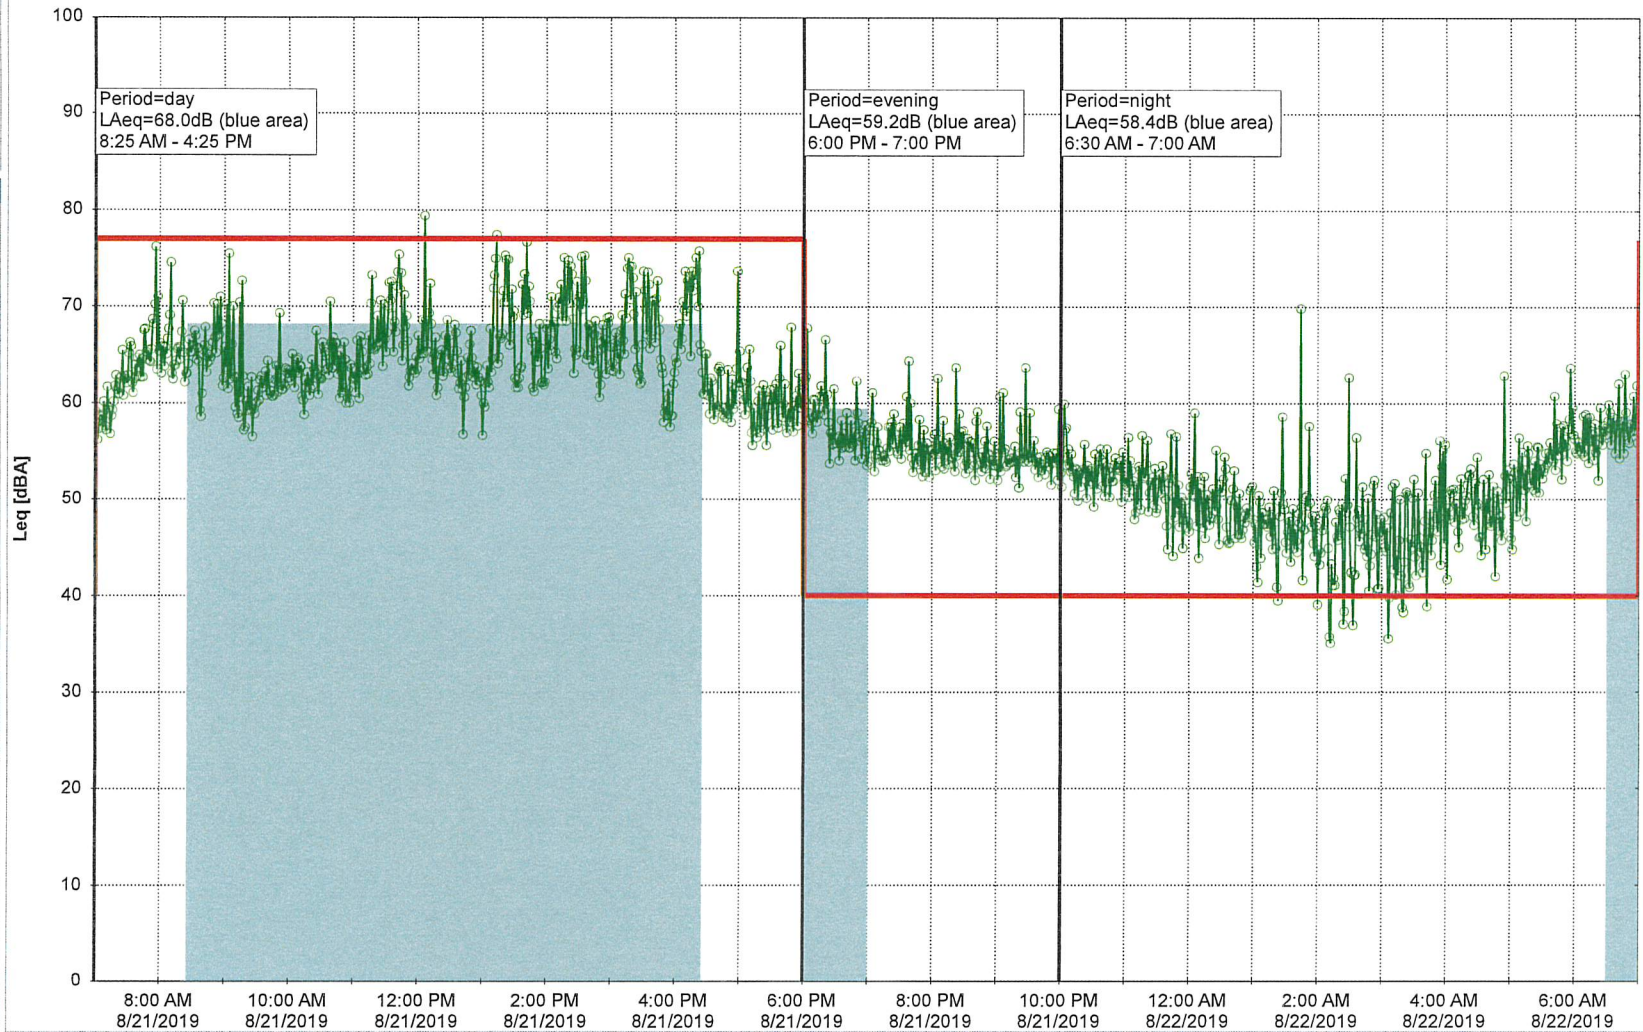

...

Noise Time Related Diagram

GAB_NS01

Project: Kronos Sydhavnen
Construction: Gåsebæk
Location: N-V

8/21/2019
8/22/2019

Remarks

...

Noise Time Related Diagram

GAB_NS01

Project: Kronos Sydhavnen
Construction: Gåsebæk
Location: N-V

8/22/2019
8/23/2019

Noise Time Related Diagram

○○○ GAB_NS01