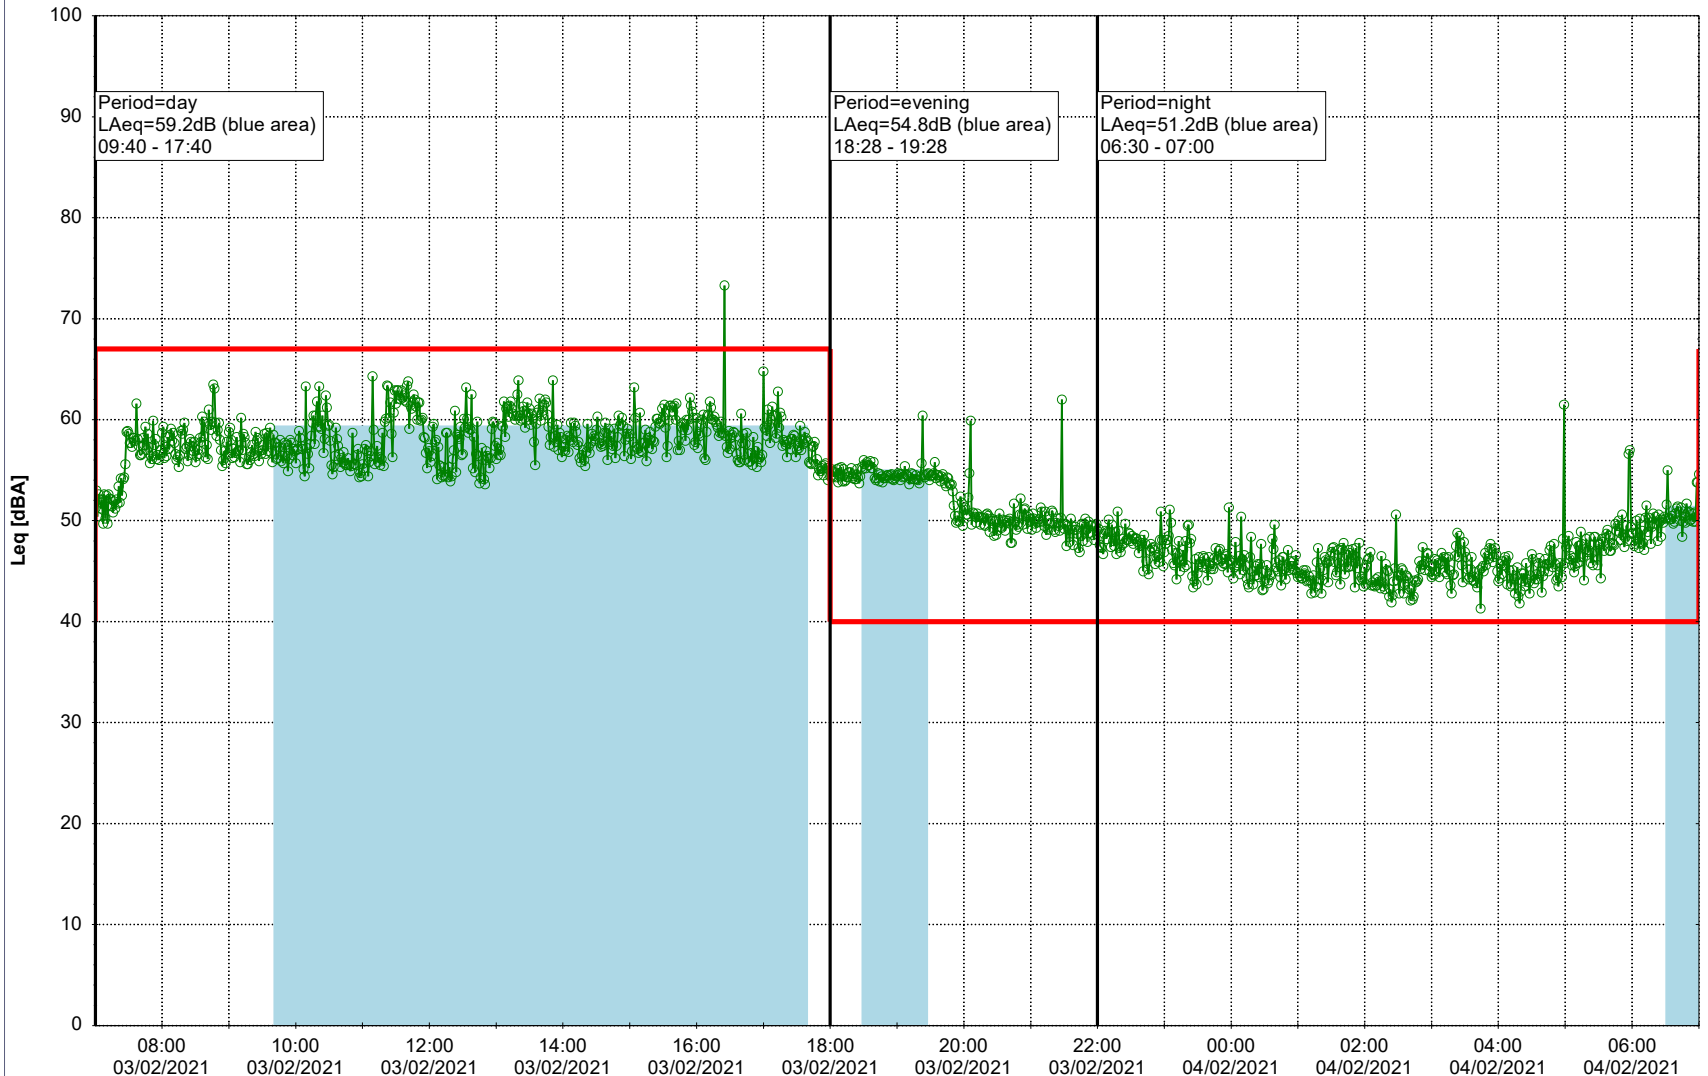

Project: Kronos Sydhavnen
Construction: Sluseholmen
Location: N-V

Plan View

Remarks

...

Noise Time Related Diagram

01/02/2021
02/02/2021

○○○ SLU_NS01

Project: Kronos Sydhavnen
Construction: Sluseholmen
Location: N-V

Plan View

Remarks

...

Noise Time Related Diagram

02/02/2021
03/02/2021

SLU_NS01

Project: Kronos Sydhavnen
Construction: Sluseholmen
Location: N-V

Plan View

Remarks

...

Noise Time Related Diagram

03/02/2021
04/02/2021

SLU_NS01

Project: Kronos Sydhavnen
Construction: Sluseholmen
Location: N-V

Plan View

0 5 10 15 20 [m]

Noise Time Related Diagram

06/02/2021
07/02/2021

○○○○ SLU_NS01

Project: Kronos Sydhavnen
Construction: Sluseholmen
Location: N-V

Plan View

0 5 10 15 20 [m]

Remarks

...