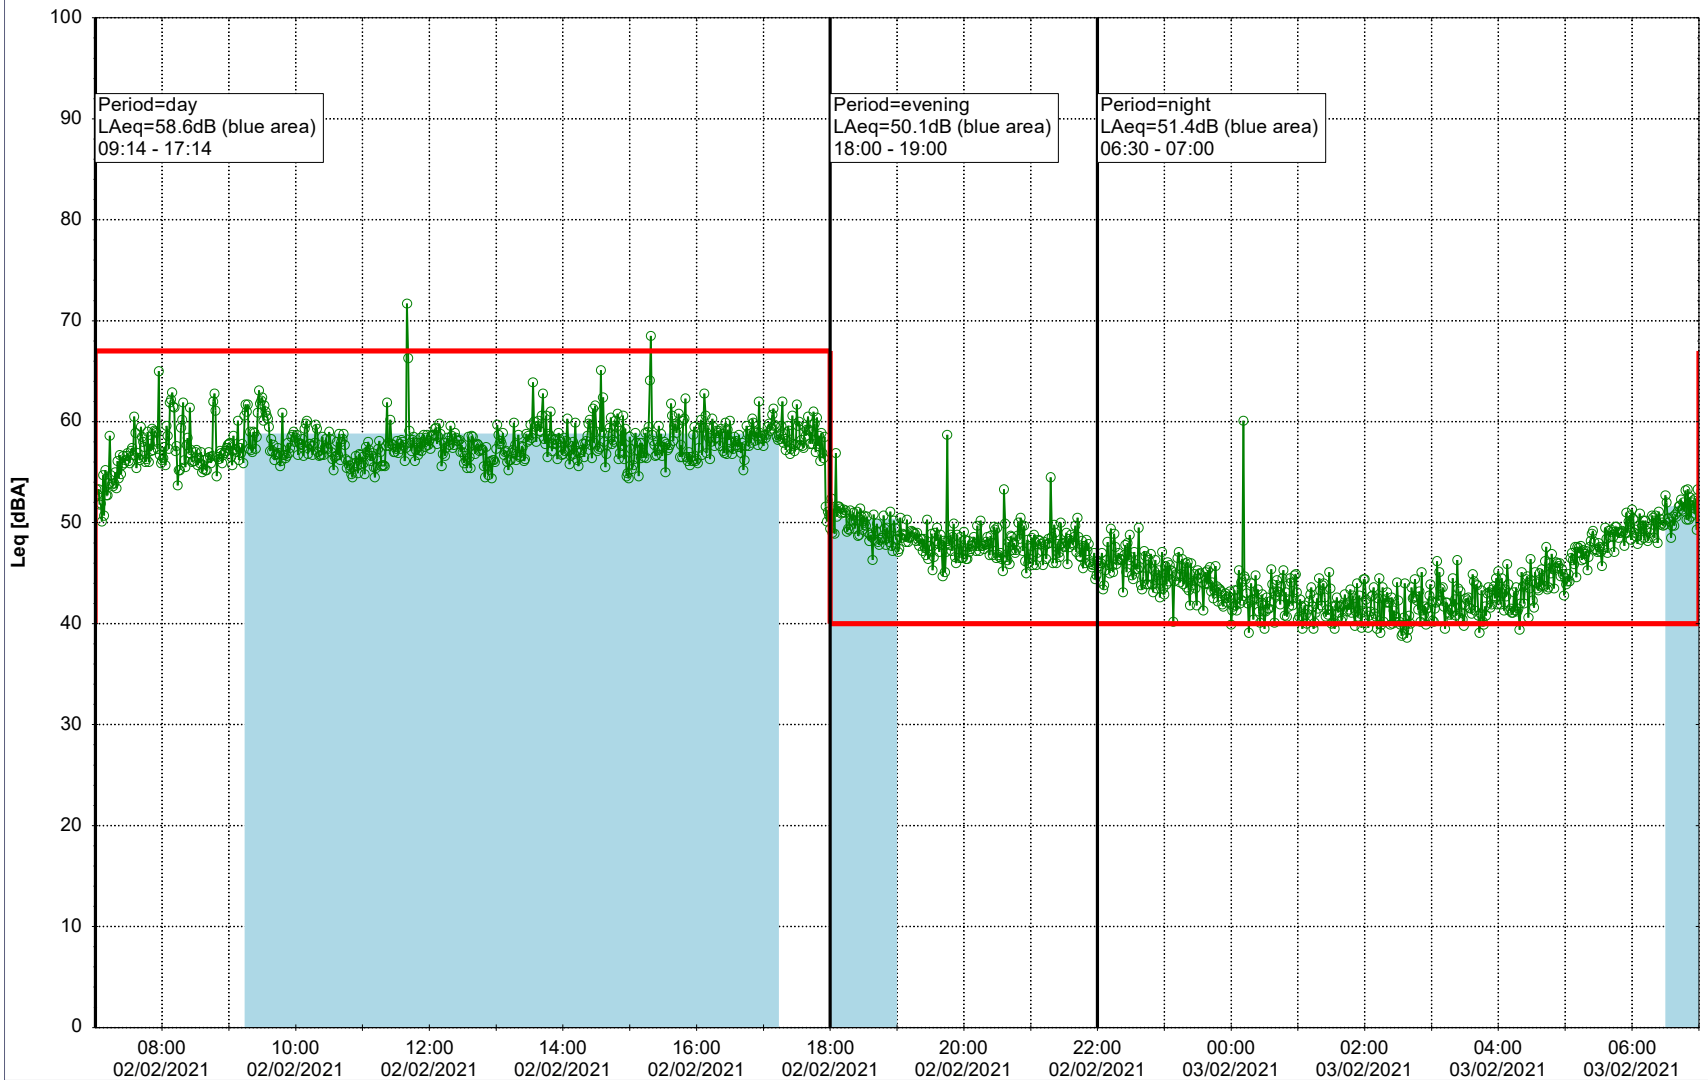

Plan View

Remarks

...

Noise Time Related Diagram

02/02/2021
03/02/2021

SLU_NS01

Project: Kronos Sydhavnen
Construction: Sluseholmen
Location: N-V

Plan View

Remarks

...

Noise Time Related Diagram

03/02/2021
04/02/2021

SLU_NS01

Project: Kronos Sydhavnen
Construction: Sluseholmen
Location: N-V

Plan View

0 5 10 15 20 [m]

...

Noise Time Related Diagram

05/02/2021
06/02/2021

SLU_NS01

Project: Kronos Sydhavnen
Construction: Sluseholmen
Location: N-V

Plan View

Remarks

...

Noise Time Related Diagram

06/02/2021
07/02/2021

○○○○ SLU_NS01

Project: Kronos Sydhavnen
Construction: Sluseholmen
Location: N-V

Plan View

0 5 10 15 20 [m]

Remarks

...