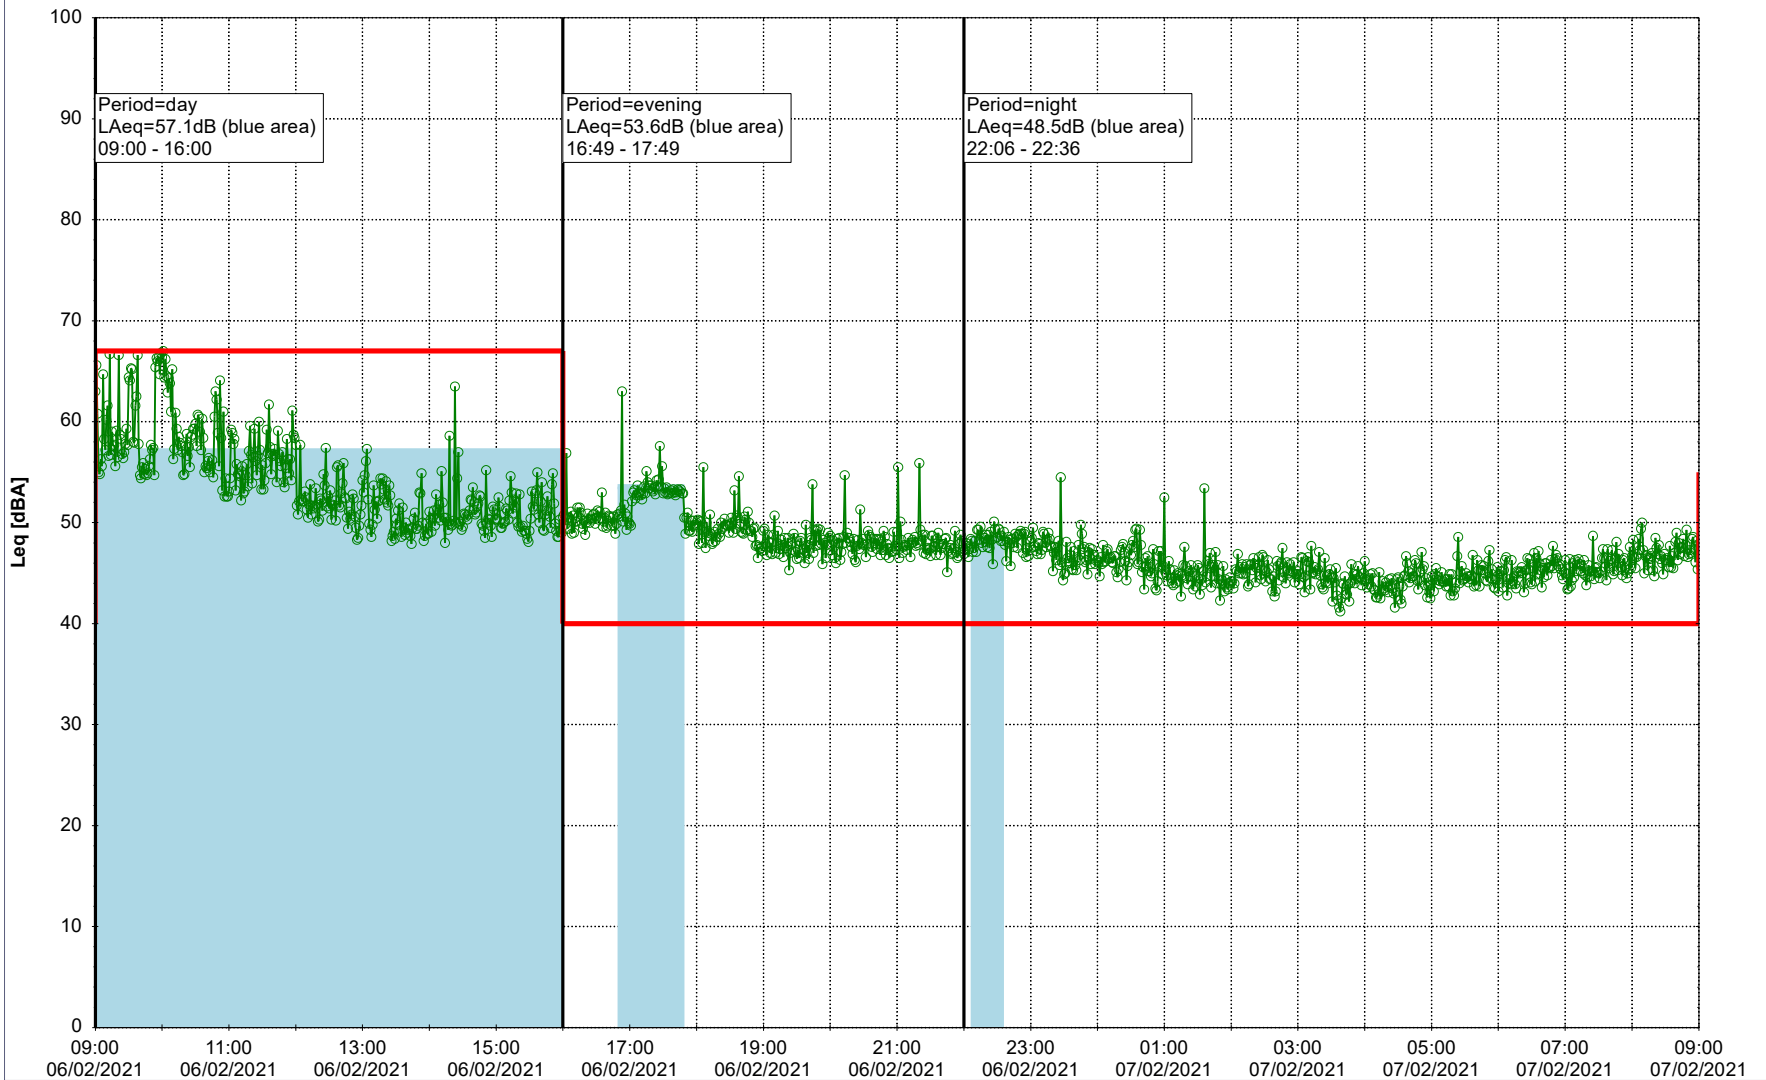

...

Noise Time Related Diagram

05/02/2021
06/02/2021

SLU_NS01

Project: Kronos Sydhavnen
Construction: Sluseholmen
Location: N-V

Plan View

Remarks

...

Noise Time Related Diagram

06/02/2021
07/02/2021

○○○○ SLU_NS01

Project: Kronos Sydhavnen
Construction: Sluseholmen
Location: N-V

Plan View

0 5 10 15 20 [m]

Remarks

...