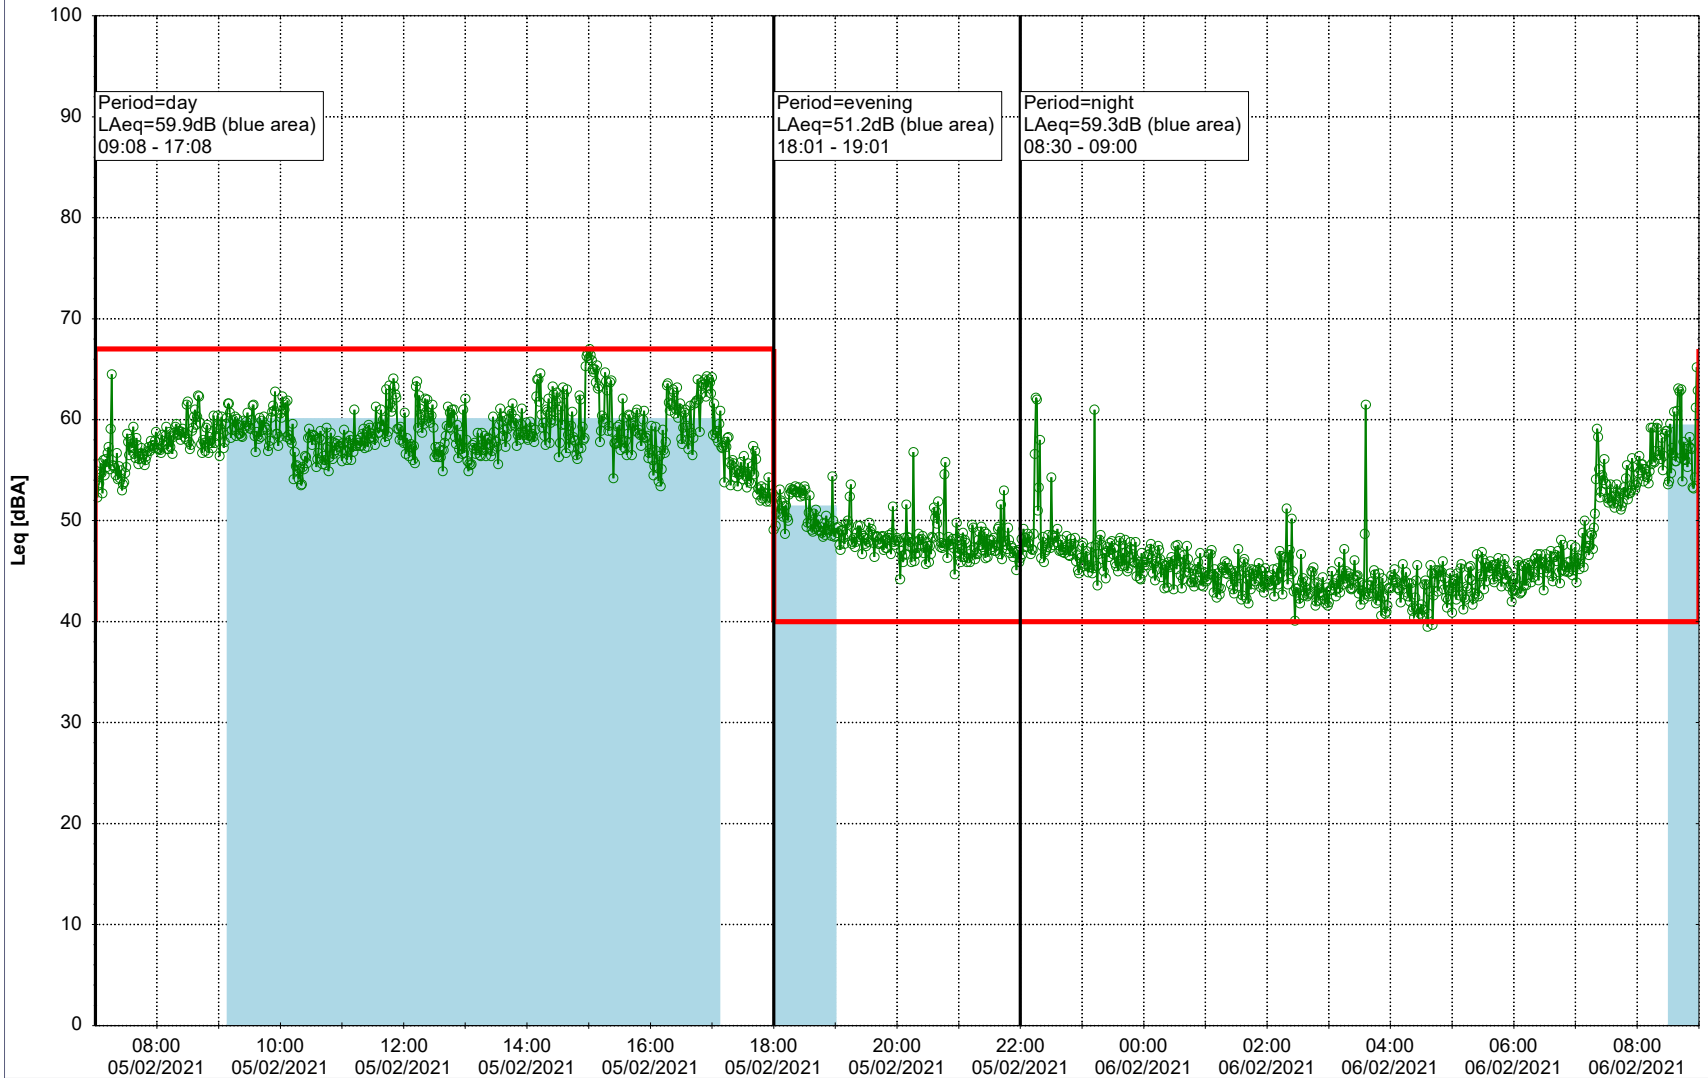

Remarks

...

Noise Time Related Diagram

04/02/2021
05/02/2021

○○○○ SLU_NS01

Project: Kronos Sydhavnen
Construction: Sluseholmen
Location: N-V

Plan View

Remarks

...

Noise Time Related Diagram

05/02/2021
06/02/2021

SLU_NS01

Project: Kronos Sydhavnen
Construction: Sluseholmen
Location: N-V

Plan View

Remarks

...

Noise Time Related Diagram

06/02/2021
07/02/2021

○○○○ SLU_NS01

Project: Kronos Sydhavnen
Construction: Sluseholmen
Location: N-V

Plan View

0 5 10 15 20 [m]

Remarks

...