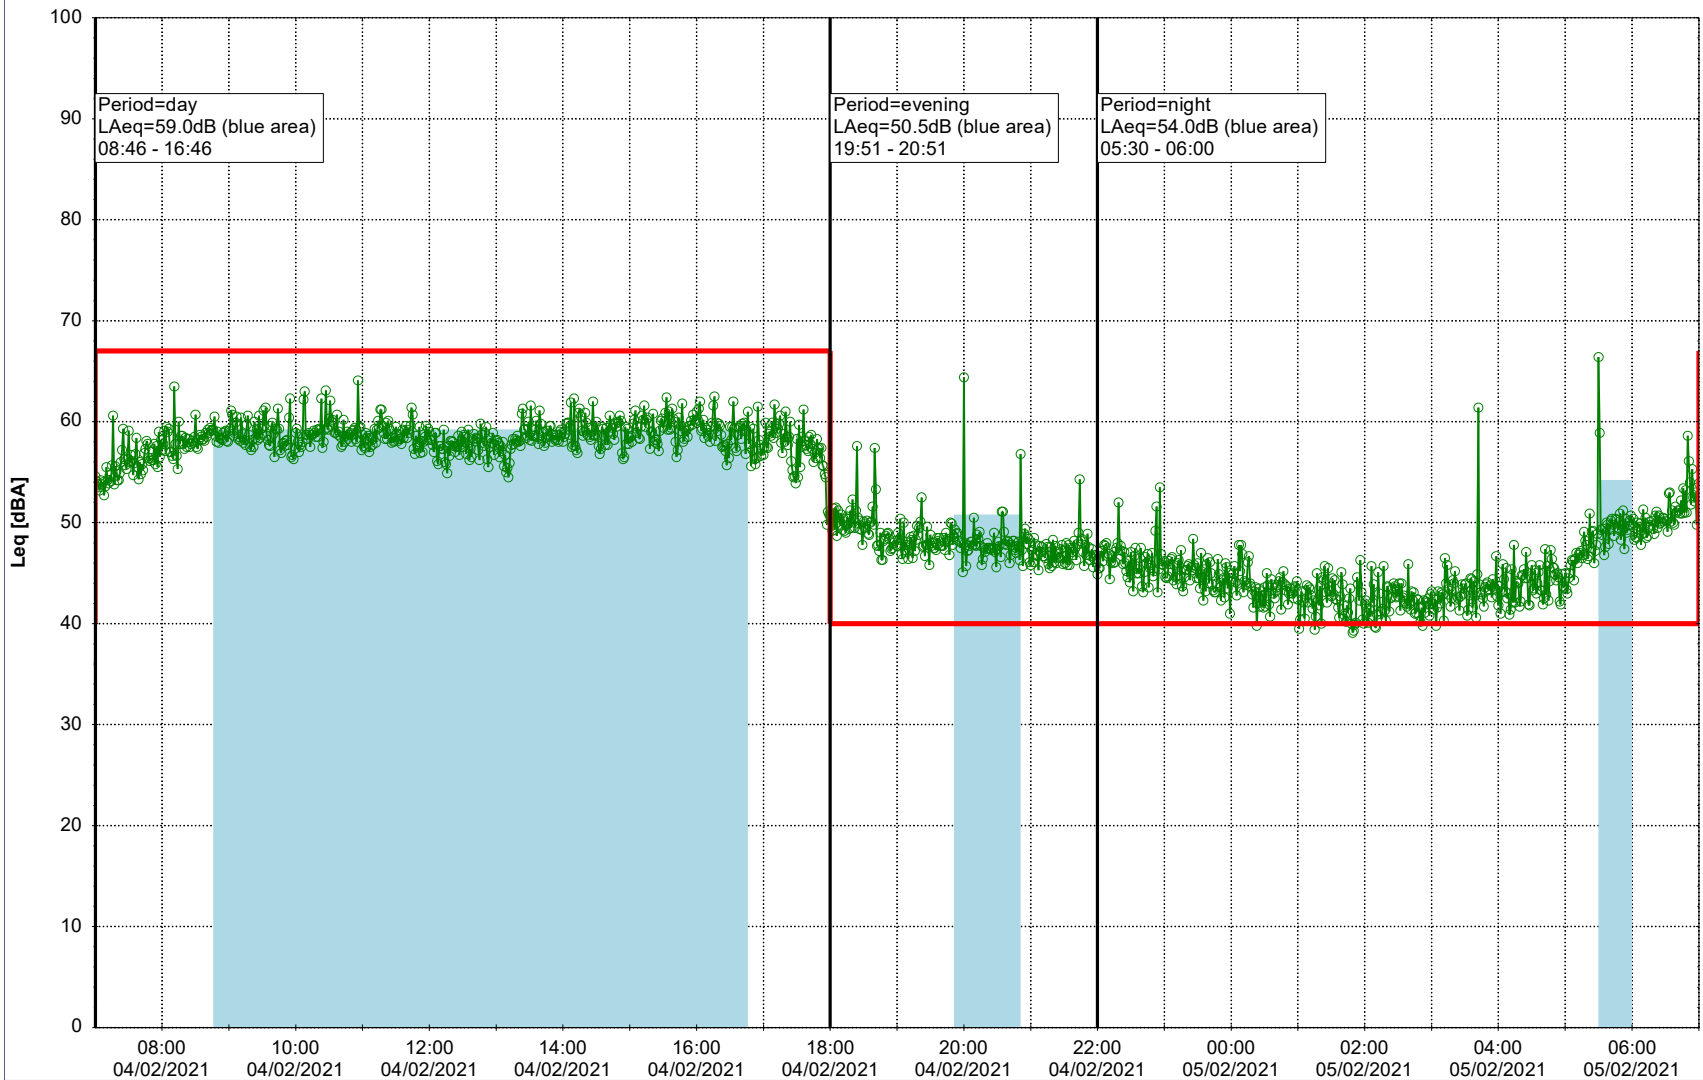

Remarks

...

Noise Time Related Diagram

03/02/2021
04/02/2021

SLU_NS01

Project: Kronos Sydhavnen
Construction: Sluseholmen
Location: N-V

Plan View

0 5 10 15 20 [m]

Remarks

...

Noise Time Related Diagram

04/02/2021
05/02/2021

○○○○ SLU_NS01

Project: Kronos Sydhavnen
Construction: Sluseholmen
Location: N-V

Plan View

Remarks

...

Noise Time Related Diagram

05/02/2021
06/02/2021

SLU_NS01

Project: Kronos Sydhavnen
Construction: Sluseholmen
Location: N-V

Plan View

Remarks

...

Noise Time Related Diagram

06/02/2021
07/02/2021

○○○○ SLU_NS01

Project: Kronos Sydhavnen
Construction: Sluseholmen
Location: N-V

Plan View

0 5 10 15 20 [m]

Remarks

...