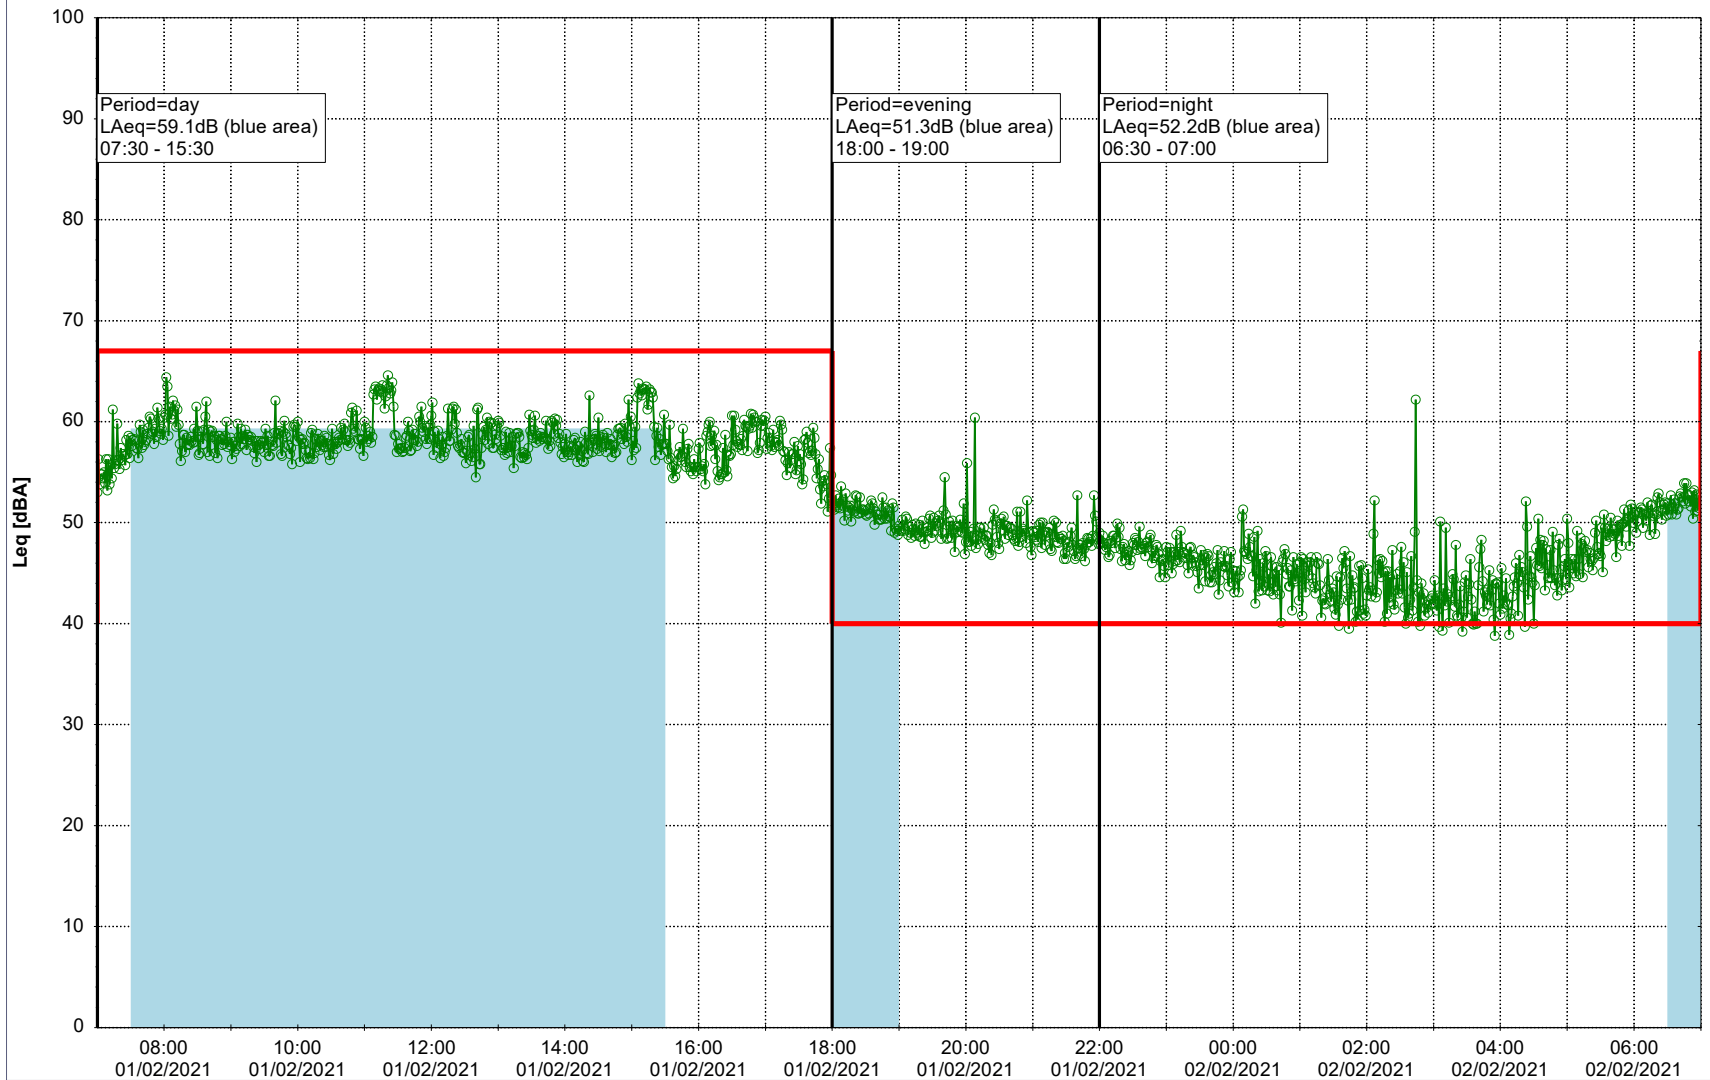

Project: Kronos Sydhavnen
Construction: Sluseholmen
Location: N-V

Plan View

Remarks

...

Noise Time Related Diagram

01/02/2021
02/02/2021

○○○ SLU_NS01

Project: Kronos Sydhavnen
Construction: Sluseholmen
Location: N-V

Plan View

Remarks

...

Noise Time Related Diagram

02/02/2021
03/02/2021

SLU_NS01

Project: Kronos Sydhavnen
Construction: Sluseholmen
Location: N-V

Plan View

Remarks

...

Noise Time Related Diagram

03/02/2021
04/02/2021

SLU_NS01

Project: Kronos Sydhavnen
Construction: Sluseholmen
Location: N-V

Plan View

0 5 10 15 20 [m]

Noise Time Related Diagram

06/02/2021
07/02/2021

○○○○ SLU_NS01

Project: Kronos Sydhavnen
Construction: Sluseholmen
Location: N-V

Plan View

0 5 10 15 20 [m]

Remarks

...