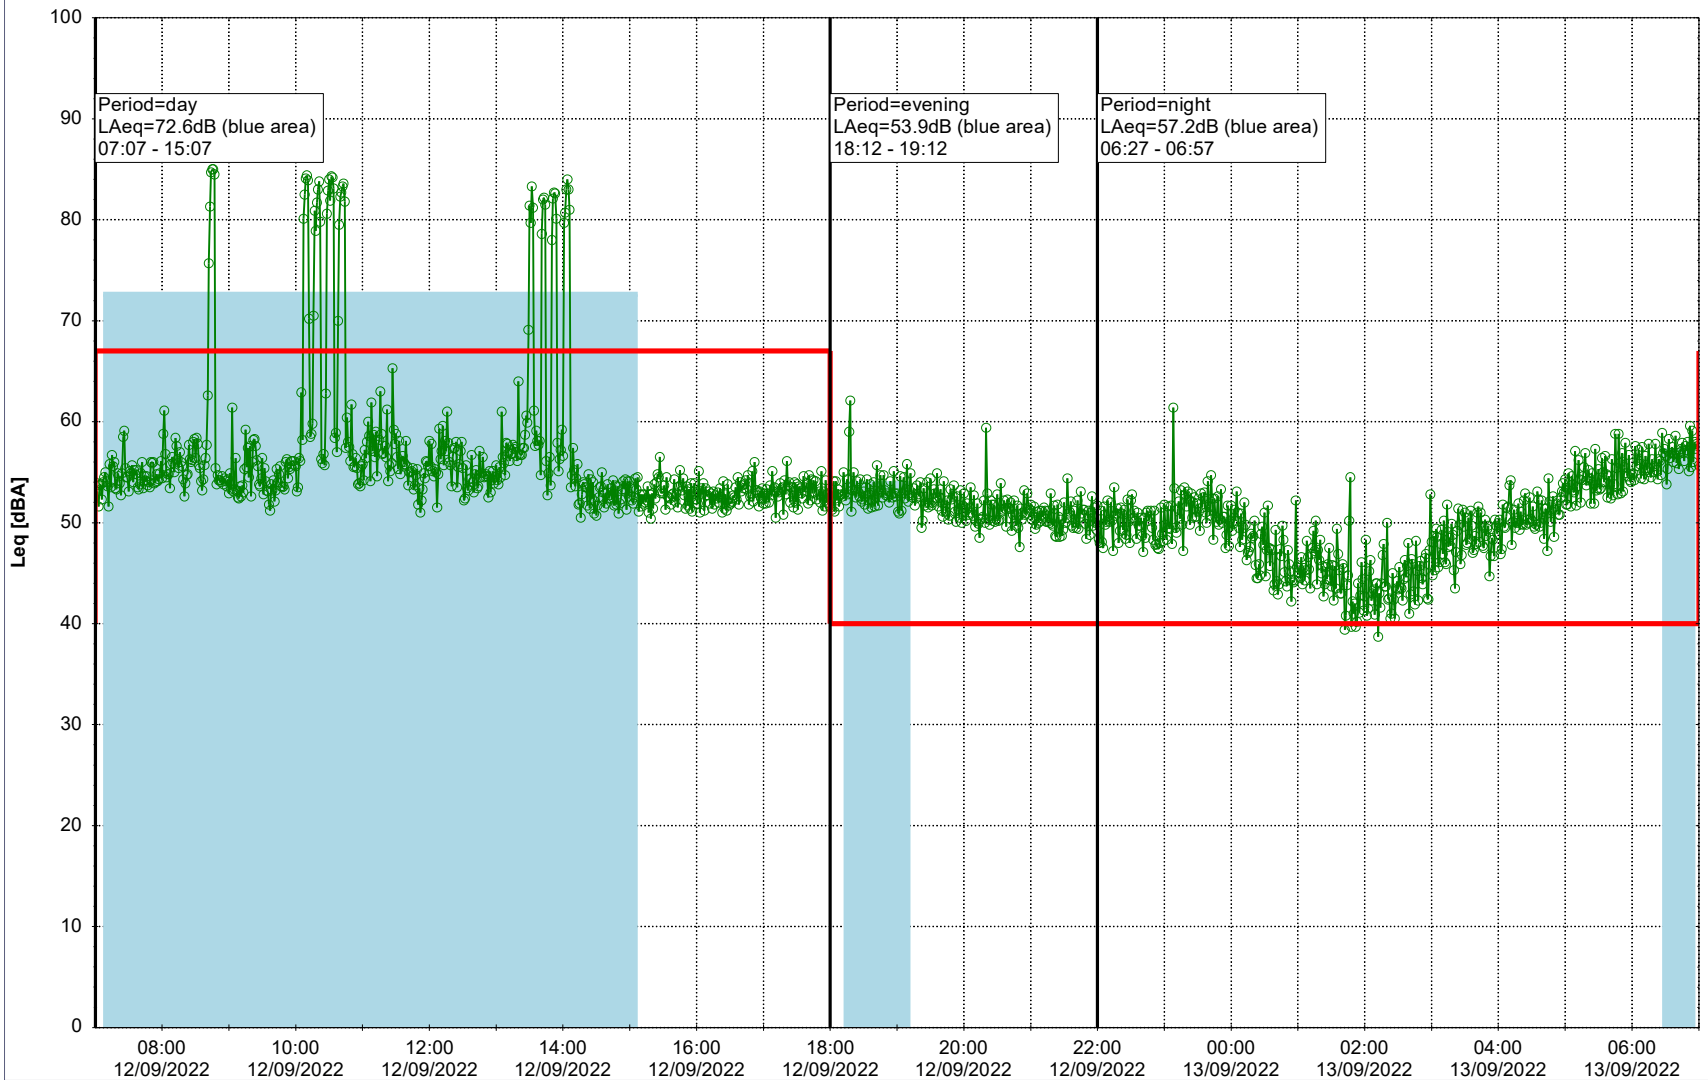

Project: Kronos Sydhavnen
Construction: Sluseholmen
Location: N-V

Plan View

0 5 10 15 20 [m]

Remarks

...

Noise Time Related Diagram

12/09/2022
13/09/2022

○○○○ SLU_NS01

Project: Kronos Sydhavnen
Construction: Sluseholmen
Location: N-V

Plan View

Remarks

...

Noise Time Related Diagram

13/09/2022

14/09/2022

SLU_NS01

Project: Kronos Sydhavnen
Construction: Sluseholmen
Location: N-V

Plan View

0 5 10 15 20 [m]

Remarks

...

Noise Time Related Diagram

14/09/2022
15/09/2022

○○○ SLU_NS01

Plan View

Remarks

...

Noise Time Related Diagram

17/09/2022
18/09/2022

○○○○ SLU_NS01

Project: Kronos Sydhavnen
Construction: Sluseholmen
Location: N-V

Plan View