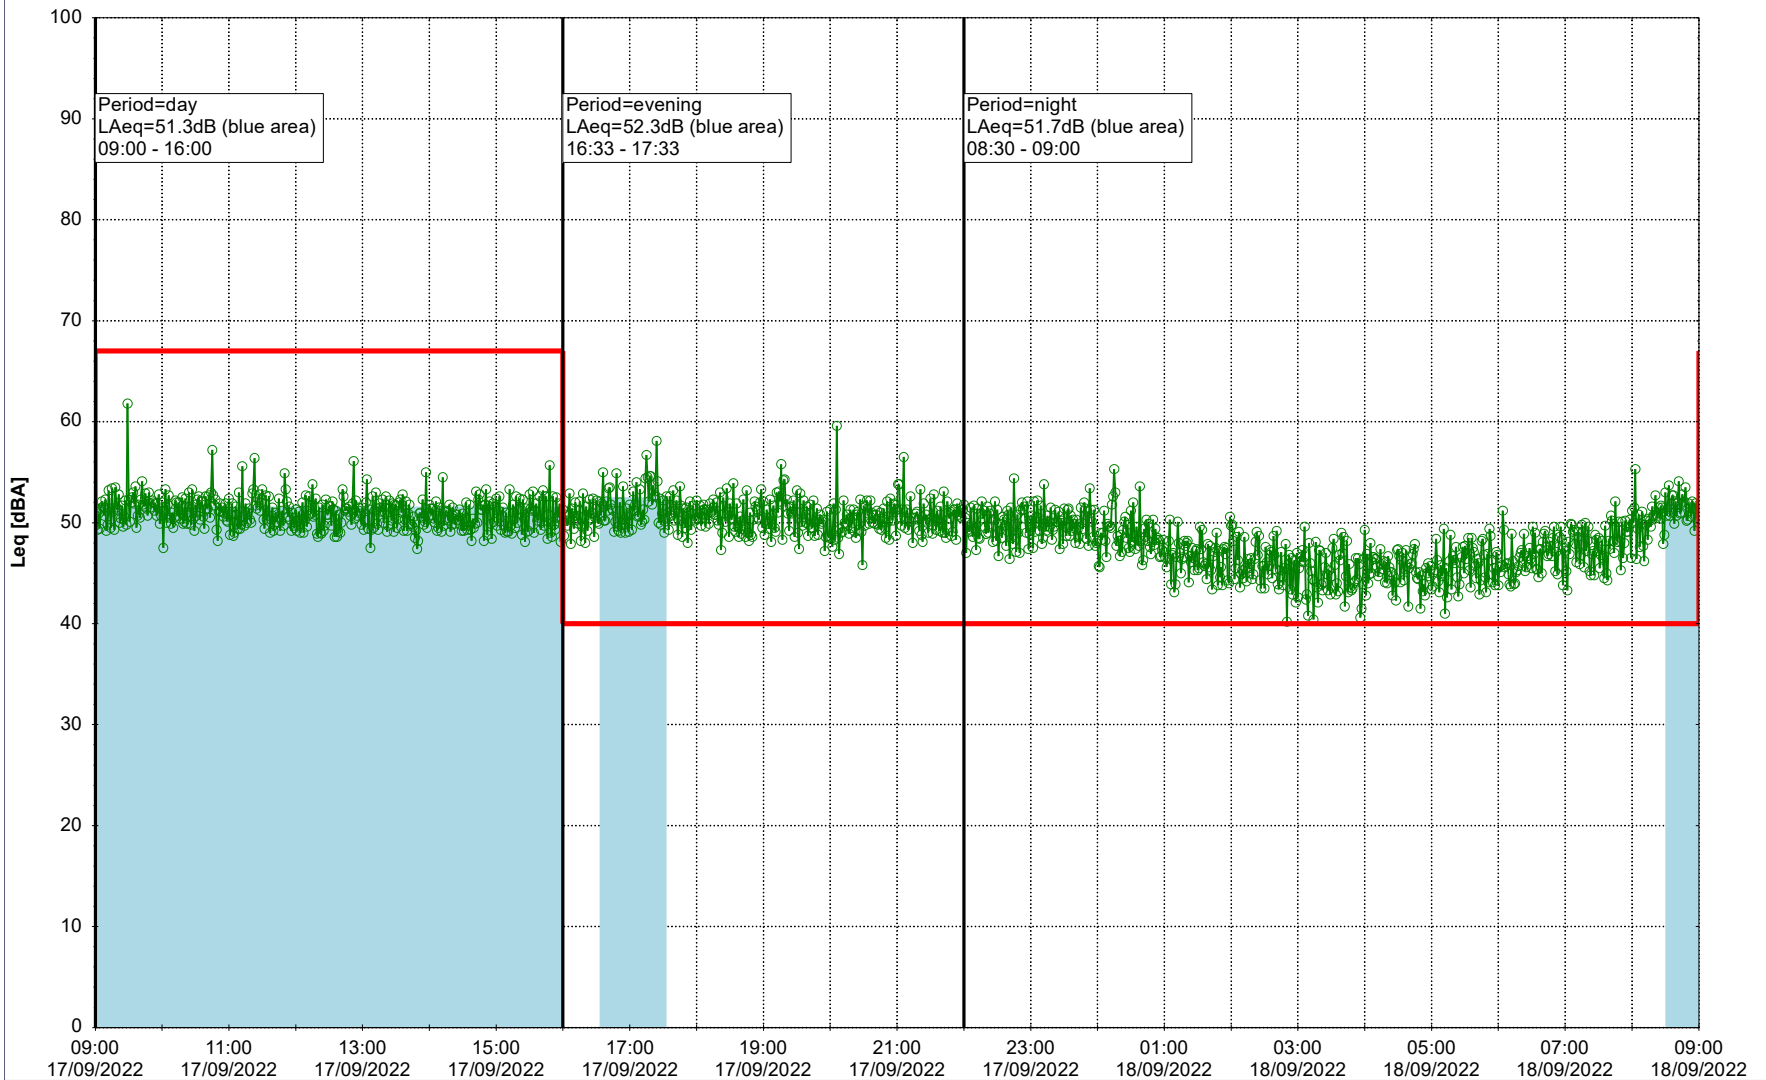

Project: Kronos Sydhavnen
Construction: Sluseholmen
Location: N-V

Plan View

Remarks

...

Noise Time Related Diagram

16/09/2022
17/09/2022

○○○○ SLU_NS01

Project: Kronos Sydhavnen
Construction: Sluseholmen
Location: N-V

Plan View

Remarks

...

Noise Time Related Diagram

17/09/2022
18/09/2022

○○○○ SLU_NS01

Project: Kronos Sydhavnen
Construction: Sluseholmen
Location: N-V

Plan View

0 5 10 15 20 [m]

Remarks

...

Noise Time Related Diagram

18/09/2022
19/09/2022

○○○○ SLU_NS01