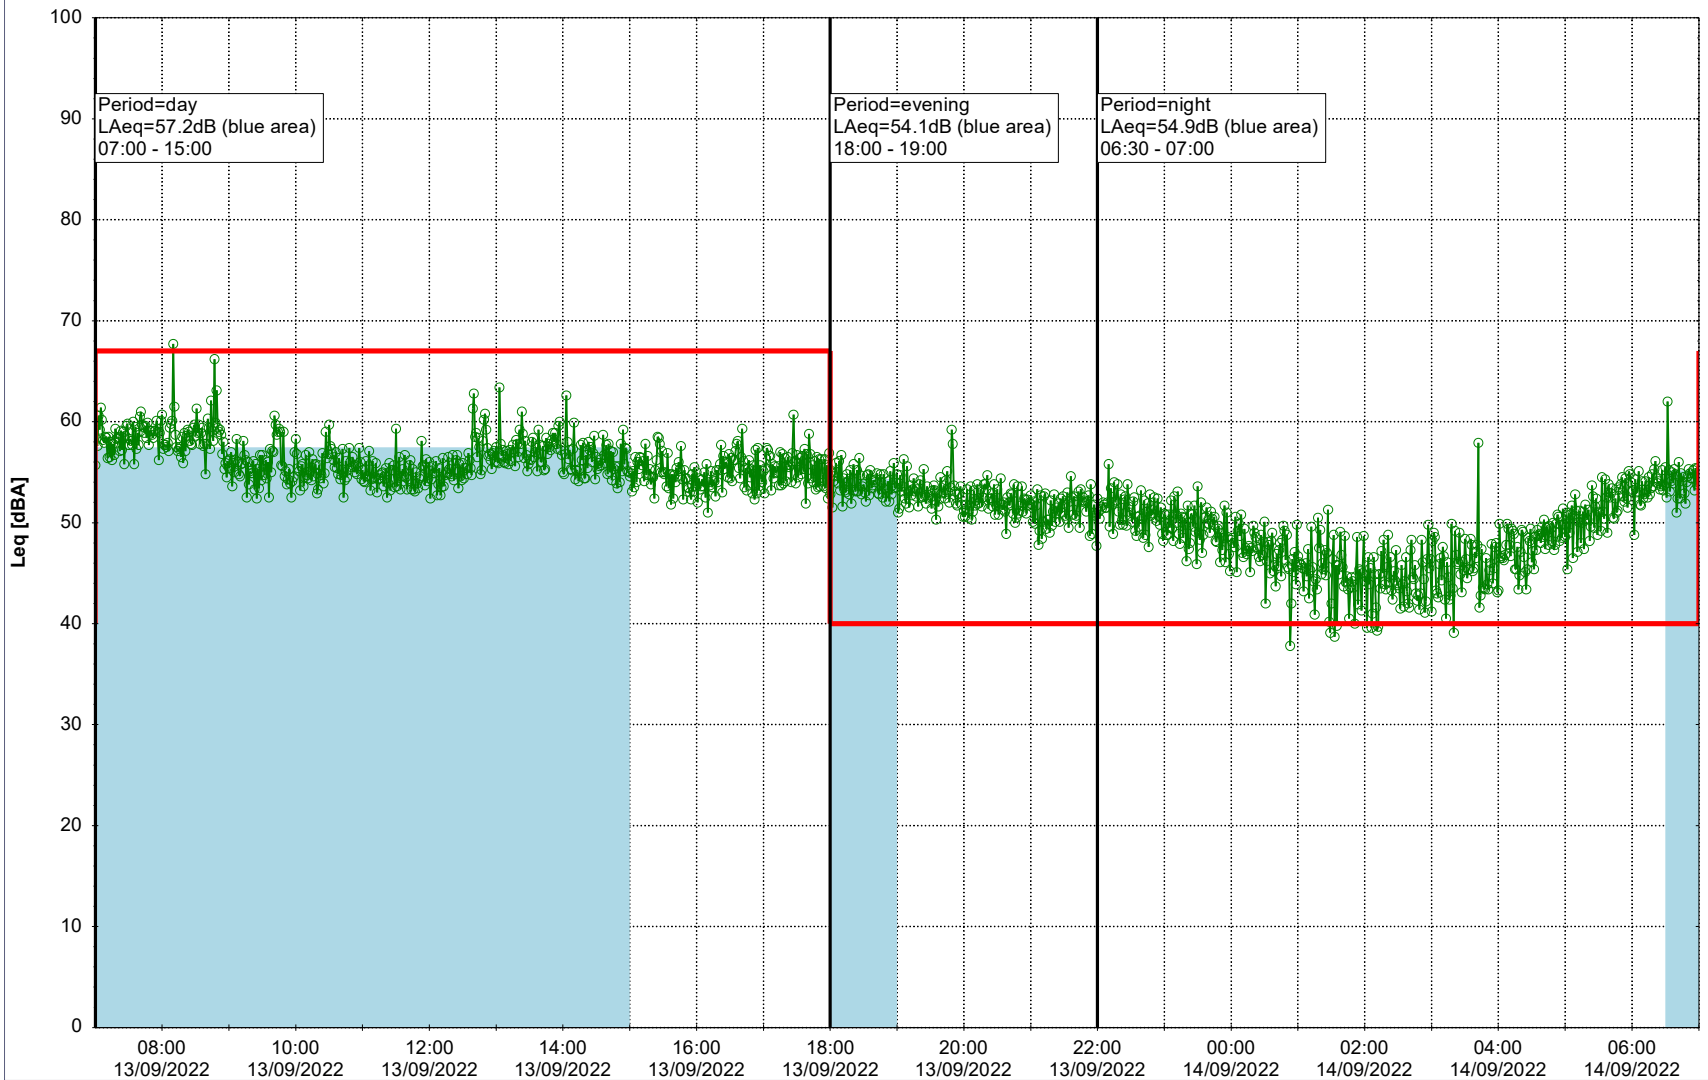

Project: Kronos Sydhavnen
Construction: Sluseholmen
Location: N-V

Plan View

Remarks

...

Noise Time Related Diagram

13/09/2022

14/09/2022

SLU_NS01

Project: Kronos Sydhavnen
Construction: Sluseholmen
Location: N-V

Plan View

0 5 10 15 20 [m]

Remarks

...

Noise Time Related Diagram

14/09/2022
15/09/2022

○○○ SLU_NS01

Project: Kronos Sydhavnen
Construction: Sluseholmen
Location: N-V

Plan View

0 5 10 15 20 [m]

Remarks

...

Noise Time Related Diagram

15/09/2022
16/09/2022

○○○○ SLU_NS01

Plan View

Remarks

...

Noise Time Related Diagram

17/09/2022
18/09/2022

○○○○ SLU_NS01

Project: Kronos Sydhavnen
Construction: Sluseholmen
Location: N-V

Plan View