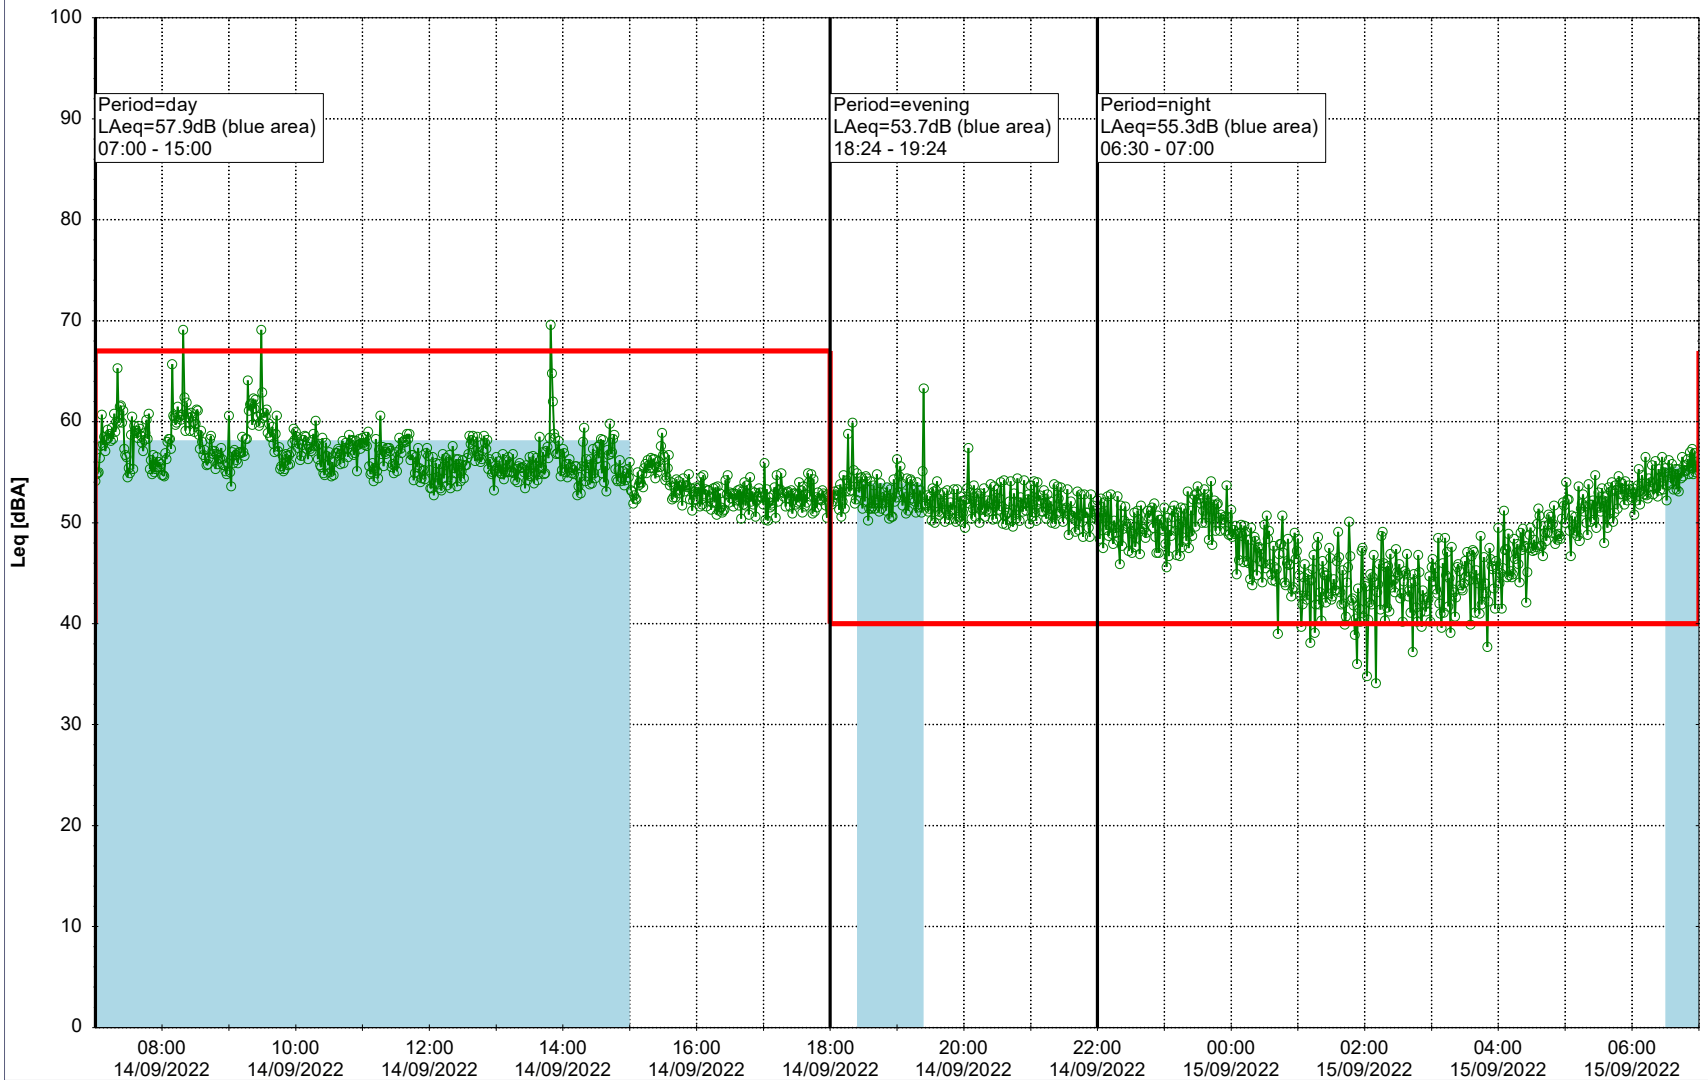

Project: Kronos Sydhavnen
Construction: Sluseholmen
Location: N-V

Plan View

0 5 10 15 20 [m]

Remarks

...

Noise Time Related Diagram

14/09/2022
15/09/2022

○○○ SLU_NS01

Project: Kronos Sydhavnen
Construction: Sluseholmen
Location: N-V

Plan View

0 5 10 15 20 [m]

Remarks

...

Noise Time Related Diagram

15/09/2022
16/09/2022

○○○○ SLU_NS01

Project: Kronos Sydhavnen
Construction: Sluseholmen
Location: N-V

Plan View

Remarks

...

Noise Time Related Diagram

16/09/2022
17/09/2022

○○○○ SLU_NS01

Project: Kronos Sydhavnen
Construction: Sluseholmen
Location: N-V

Plan View

Remarks

...

Noise Time Related Diagram

17/09/2022
18/09/2022

○○○○ SLU_NS01

Project: Kronos Sydhavnen
Construction: Sluseholmen
Location: N-V

Plan View