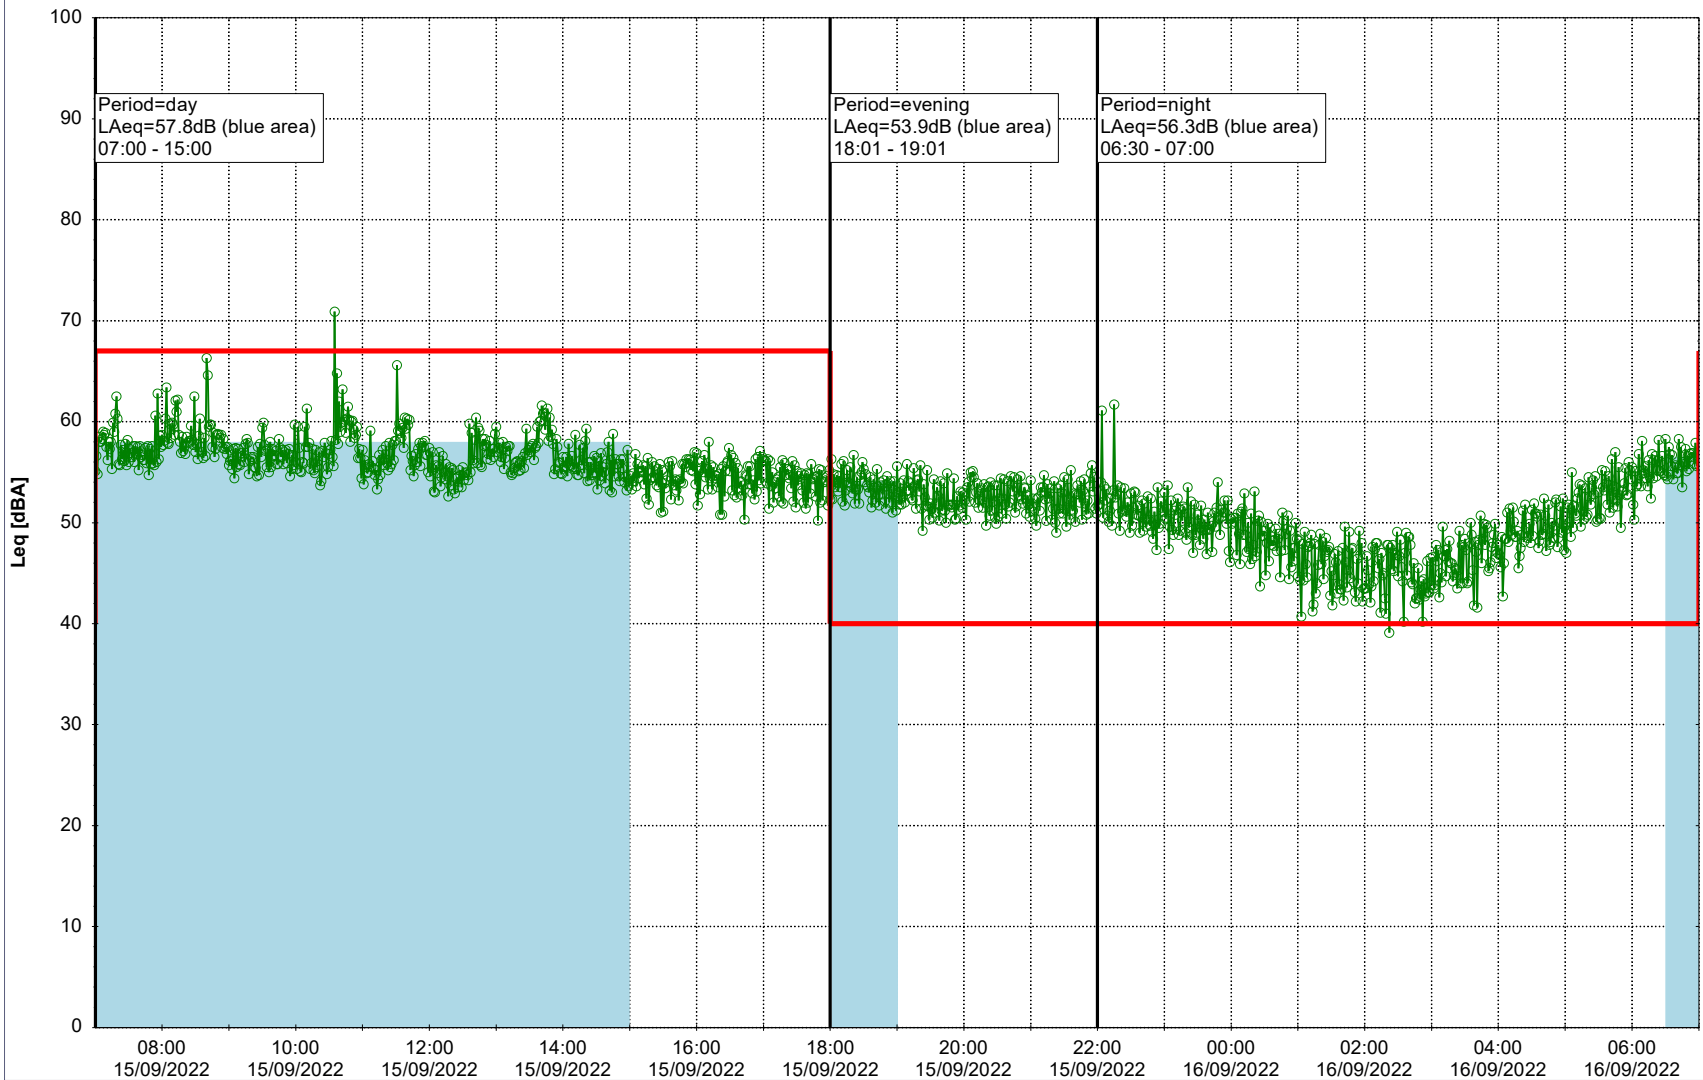

Project: Kronos Sydhavnen
Construction: Sluseholmen
Location: N-V

Plan View

0 5 10 15 20 [m]

Remarks

...

Noise Time Related Diagram

15/09/2022
16/09/2022

○○○○ SLU_NS01

Project: Kronos Sydhavnen
Construction: Sluseholmen
Location: N-V

Plan View

Remarks

...

Noise Time Related Diagram

16/09/2022
17/09/2022

○○○○ SLU_NS01

Project: Kronos Sydhavnen
Construction: Sluseholmen
Location: N-V

Plan View

Remarks

...

Noise Time Related Diagram

17/09/2022
18/09/2022

○○○○ SLU_NS01

Project: Kronos Sydhavnen
Construction: Sluseholmen
Location: N-V

Plan View