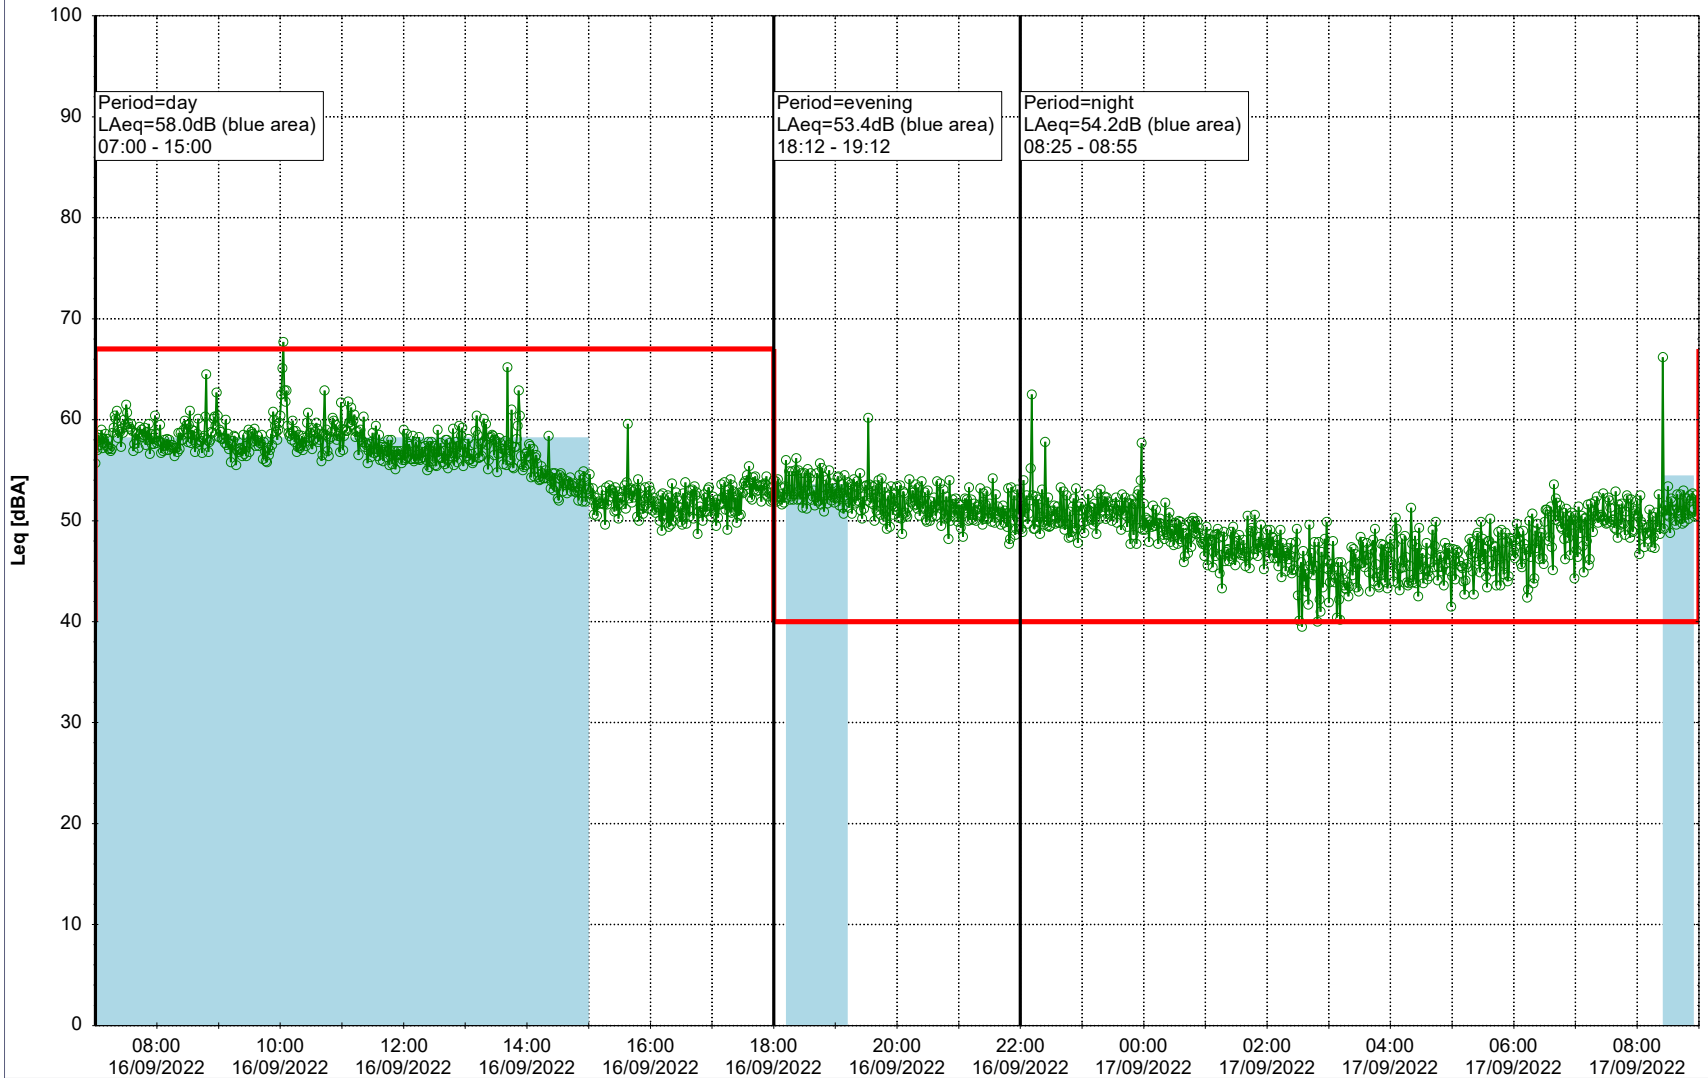

Project: Kronos Sydhavnen
Construction: Sluseholmen
Location: N-V

Plan View

Remarks

...

Noise Time Related Diagram

16/09/2022
17/09/2022

○○○○ SLU_NS01

Project: Kronos Sydhavnen
Construction: Sluseholmen
Location: N-V

Plan View

Remarks

...

Noise Time Related Diagram

17/09/2022
18/09/2022

○○○○ SLU_NS01

Project: Kronos Sydhavnen
Construction: Sluseholmen
Location: N-V

Plan View