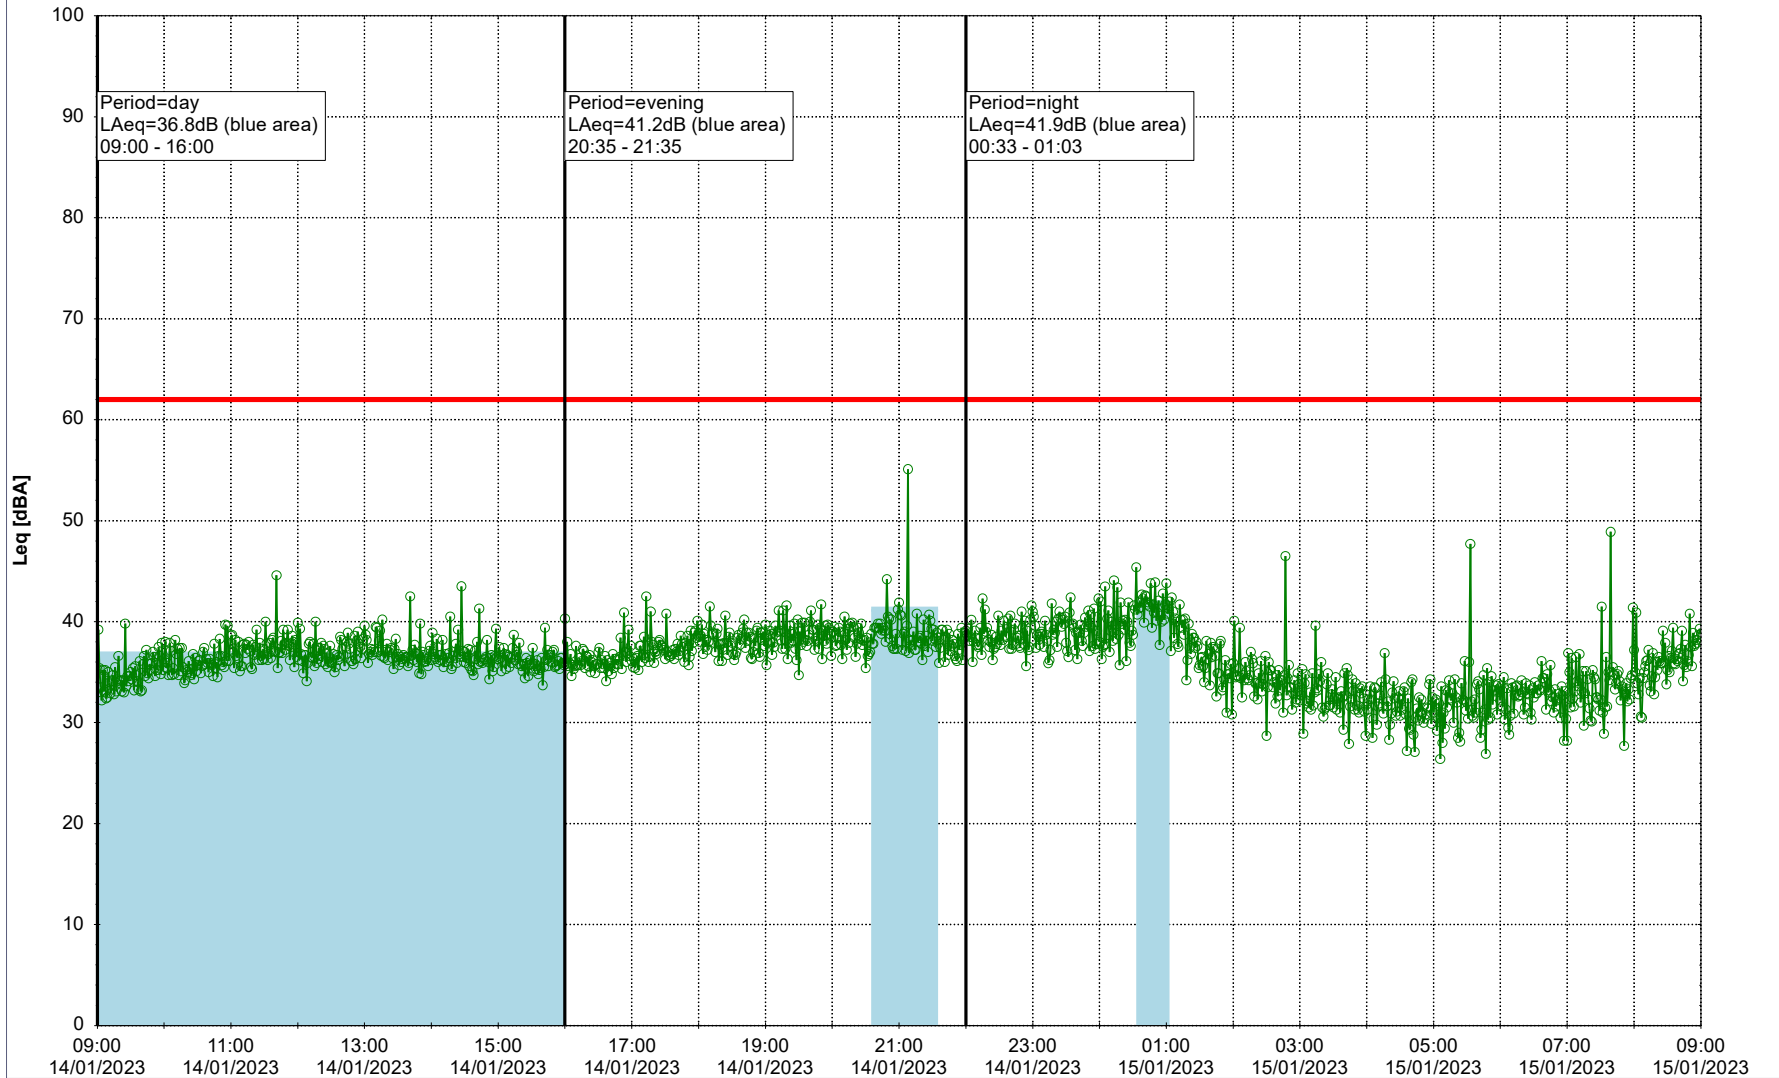

### Noise Time Related Diagram

○○○○ GAB\_NS01

**Project:** Kronos Sydhavnen  
**Construction:** Gåsebæk  
**Location:** N-V

Plan View

Remarks

...

### Noise Time Related Diagram

14/01/2023  
15/01/2023

○○○○ GAB\_NS01

Project: Kronos Sydhavnen  
Construction: Gåsebæk  
Location: N-V

Plan View

Remarks

...