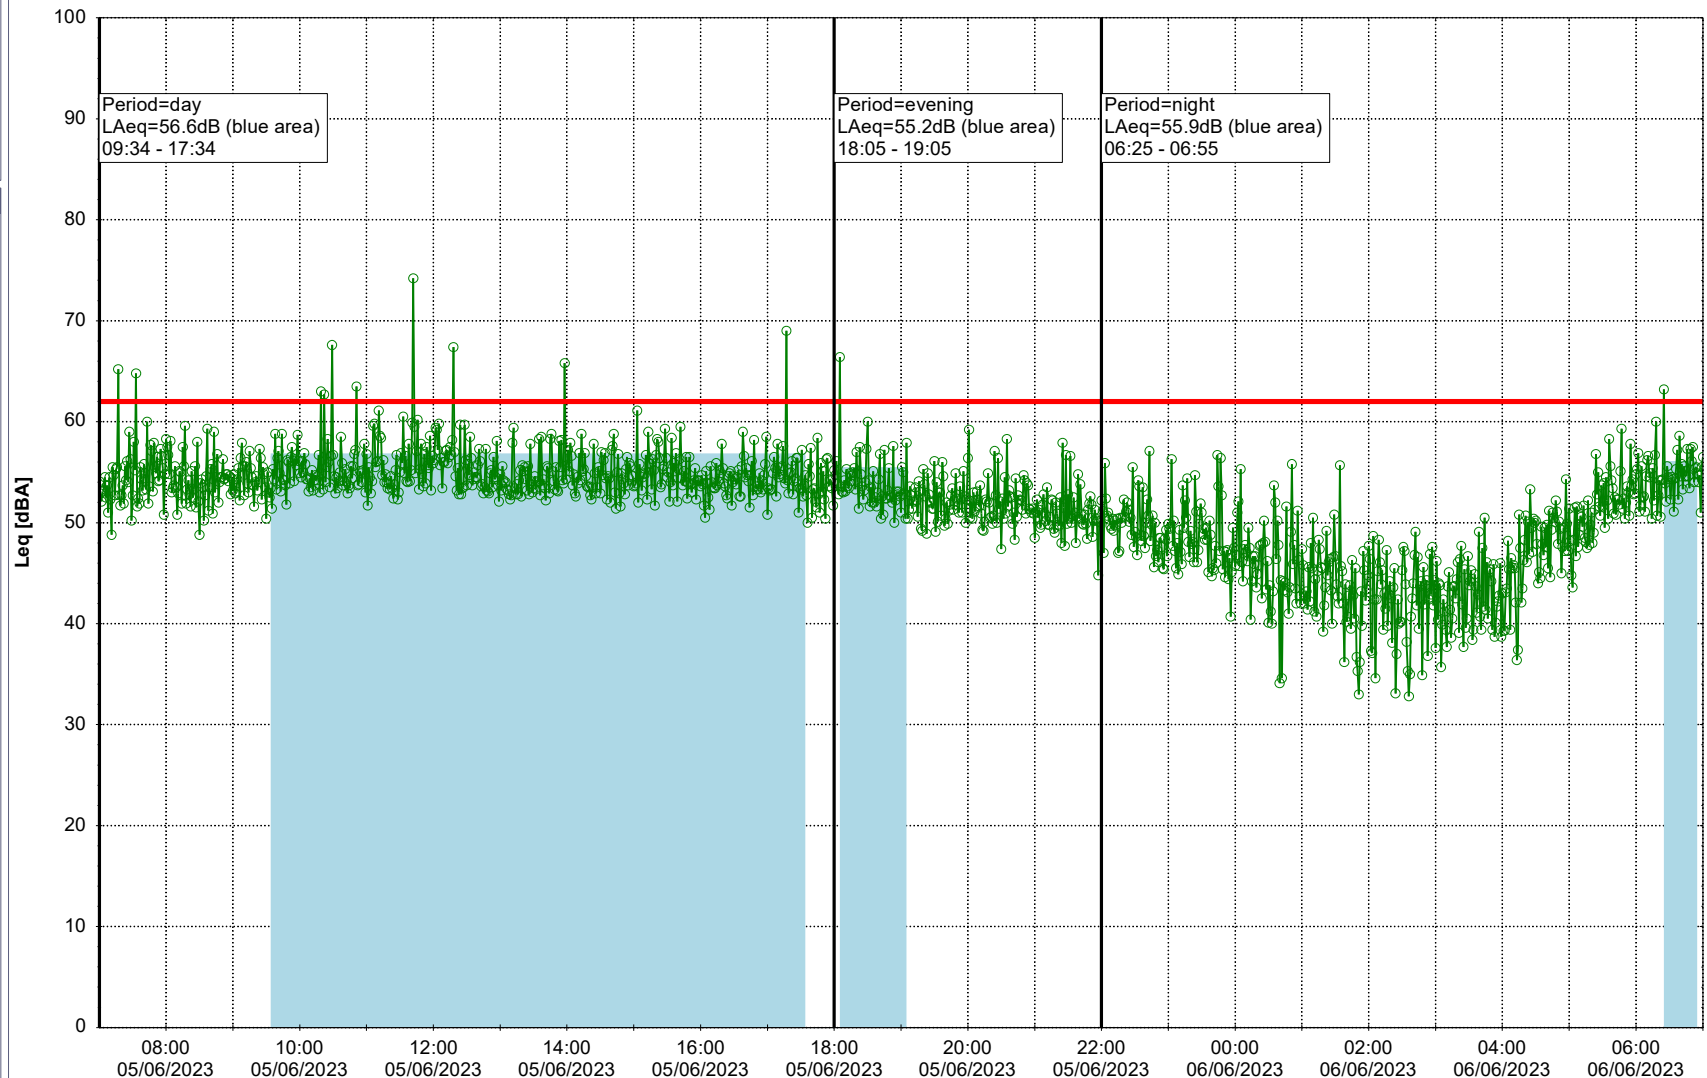

Noise Time Related Diagram

○○○ GAB_NS01