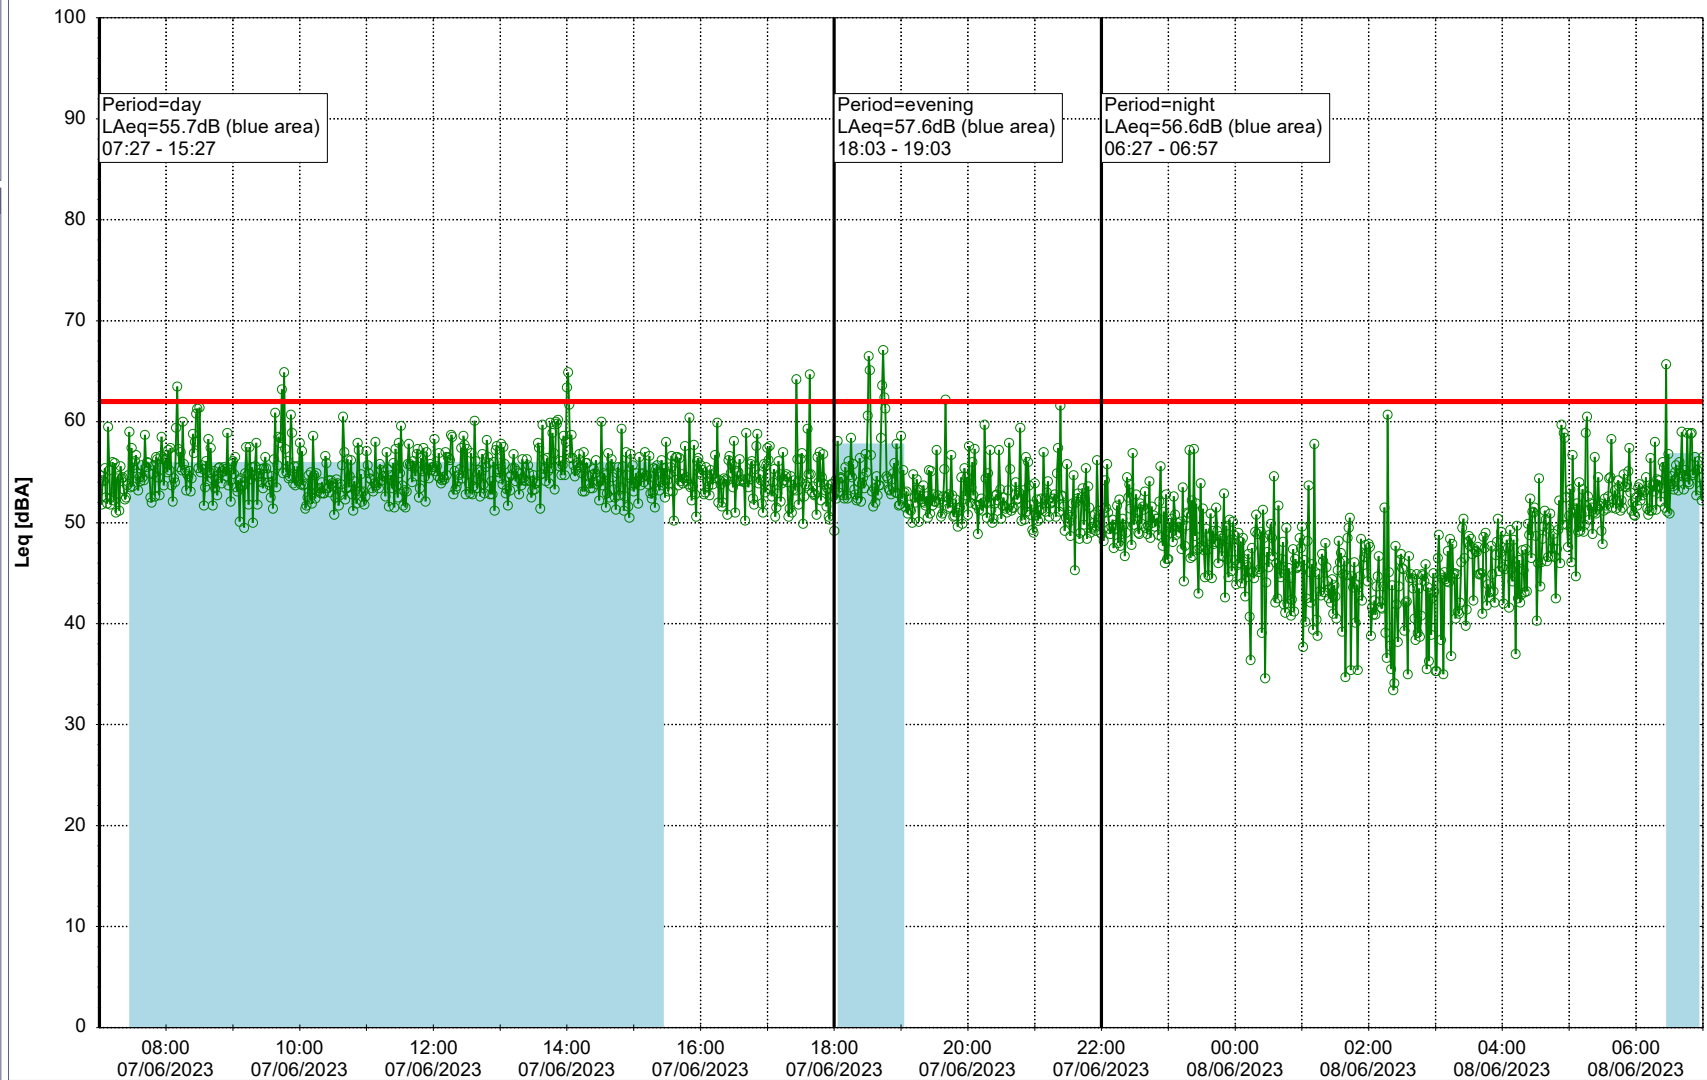

...

Noise Time Related Diagram

06/06/2023
07/06/2023

○○○ GAB_NS01

Project: Kronos Sydhavnen
Construction: Gåsebæk
Location: N-V

07/06/2023
08/06/2023

Remarks

...

Noise Time Related Diagram

○○○ GAB_NS01

Project: Kronos Sydhavnen
Construction: Gåsebæk
Location: N-V

08/06/2023
09/06/2023

Remarks

...

Noise Time Related Diagram

○○○ GAB_NS01

Project: Kronos Sydhavnen
Construction: Gåsebæk
Location: N-V

09/06/2023
10/06/2023

Remarks

...

Noise Time Related Diagram

○○○ GAB_NS01

Project: Kronos Sydhavnen
Construction: Gåsebæk
Location: N-V

Remarks

...

Noise Time Related Diagram

10/06/2023
11/06/2023

○○○ GAB_NS01

Project: Kronos Sydhavnen
Construction: Gåsebæk
Location: N-V

11/06/2023
12/06/2023

Remarks

...