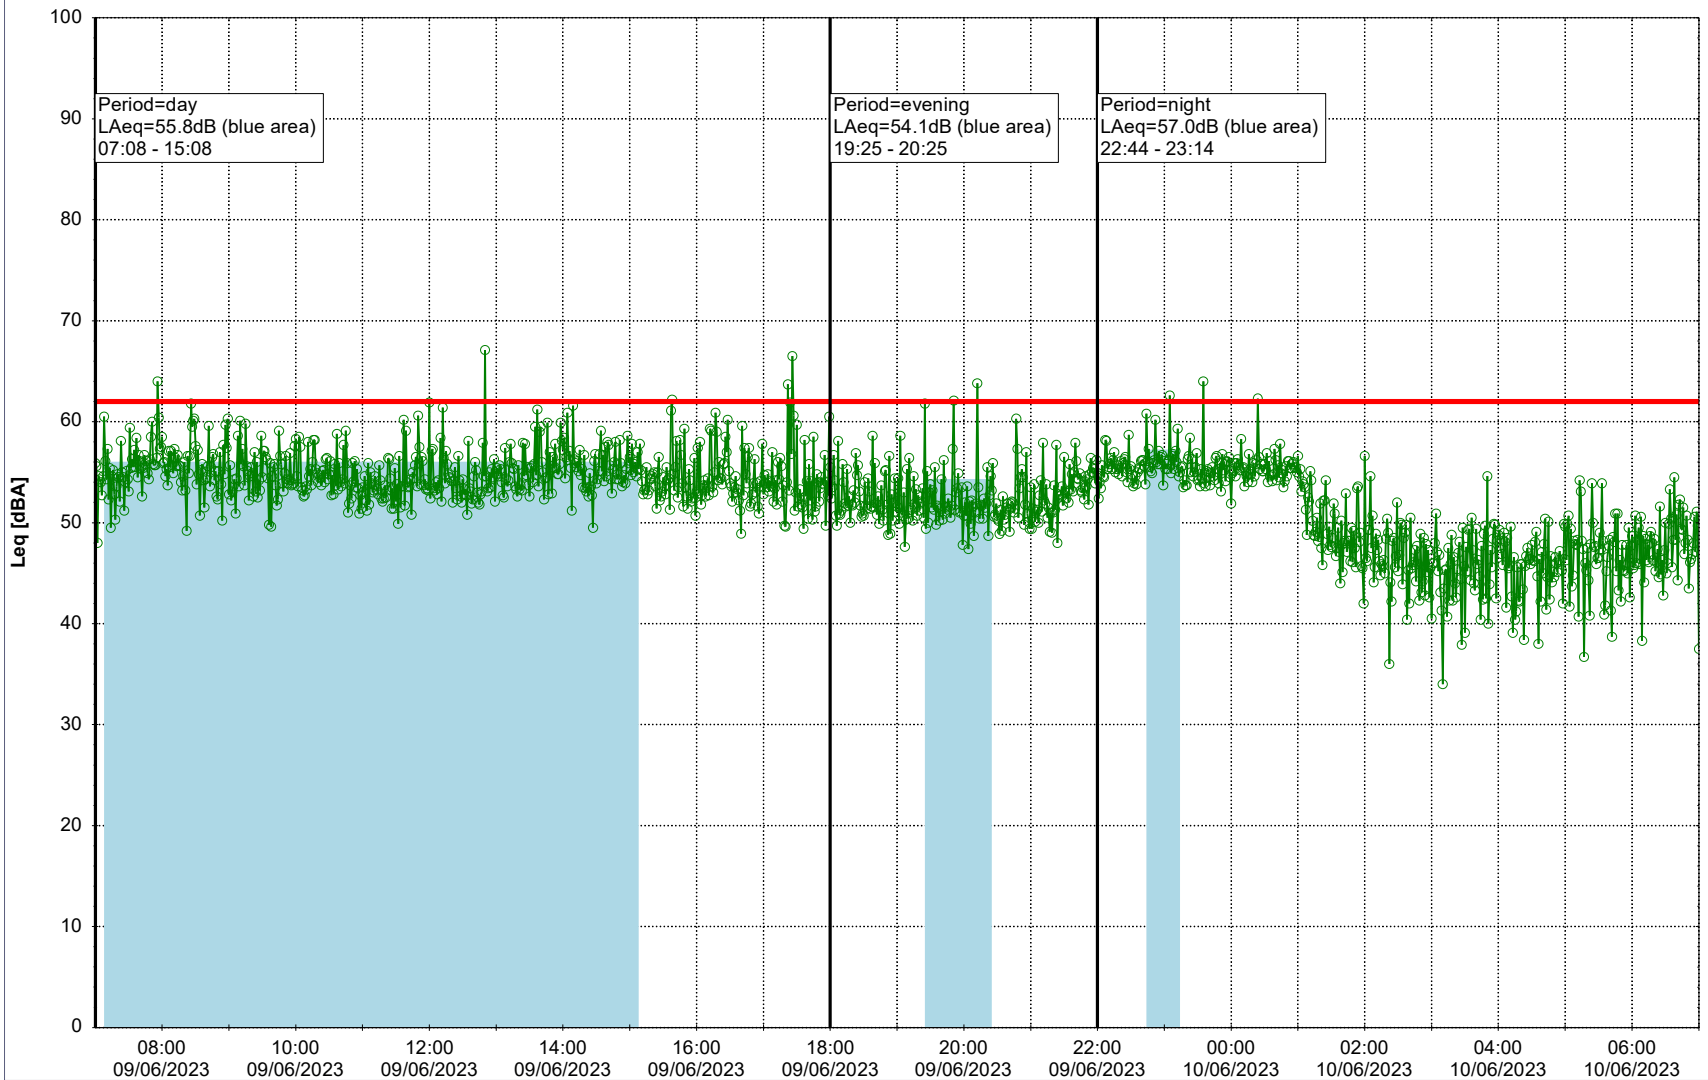

Project: Kronos Sydhavnen
Construction: Gåsebæk
Location: N-V

09/06/2023
10/06/2023

Remarks

...

Noise Time Related Diagram

○○○ GAB_NS01

Project: Kronos Sydhavnen
Construction: Gåsebæk
Location: N-V

Remarks

...

Noise Time Related Diagram

10/06/2023
11/06/2023

○○○ GAB_NS01

Project: Kronos Sydhavnen
Construction: Gåsebæk
Location: N-V

11/06/2023
12/06/2023

Remarks

...