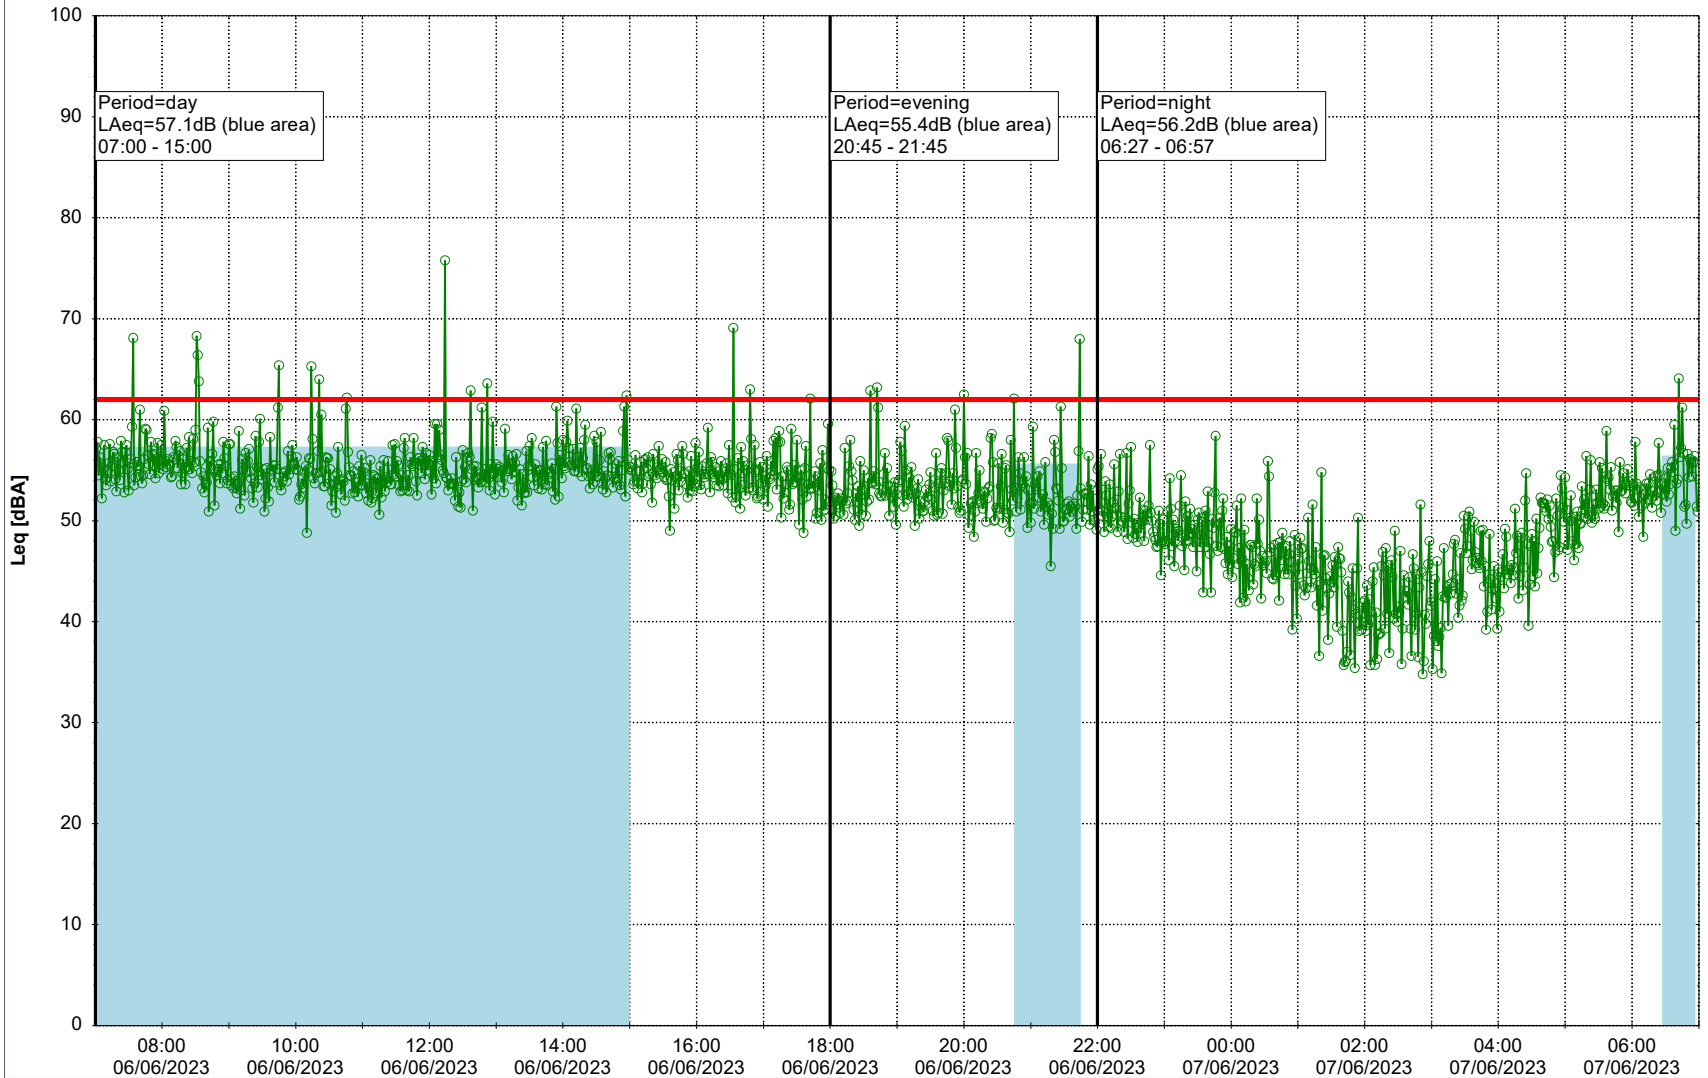

Noise Time Related Diagram

06/06/2023
07/06/2023

○○○ GAB_NS01