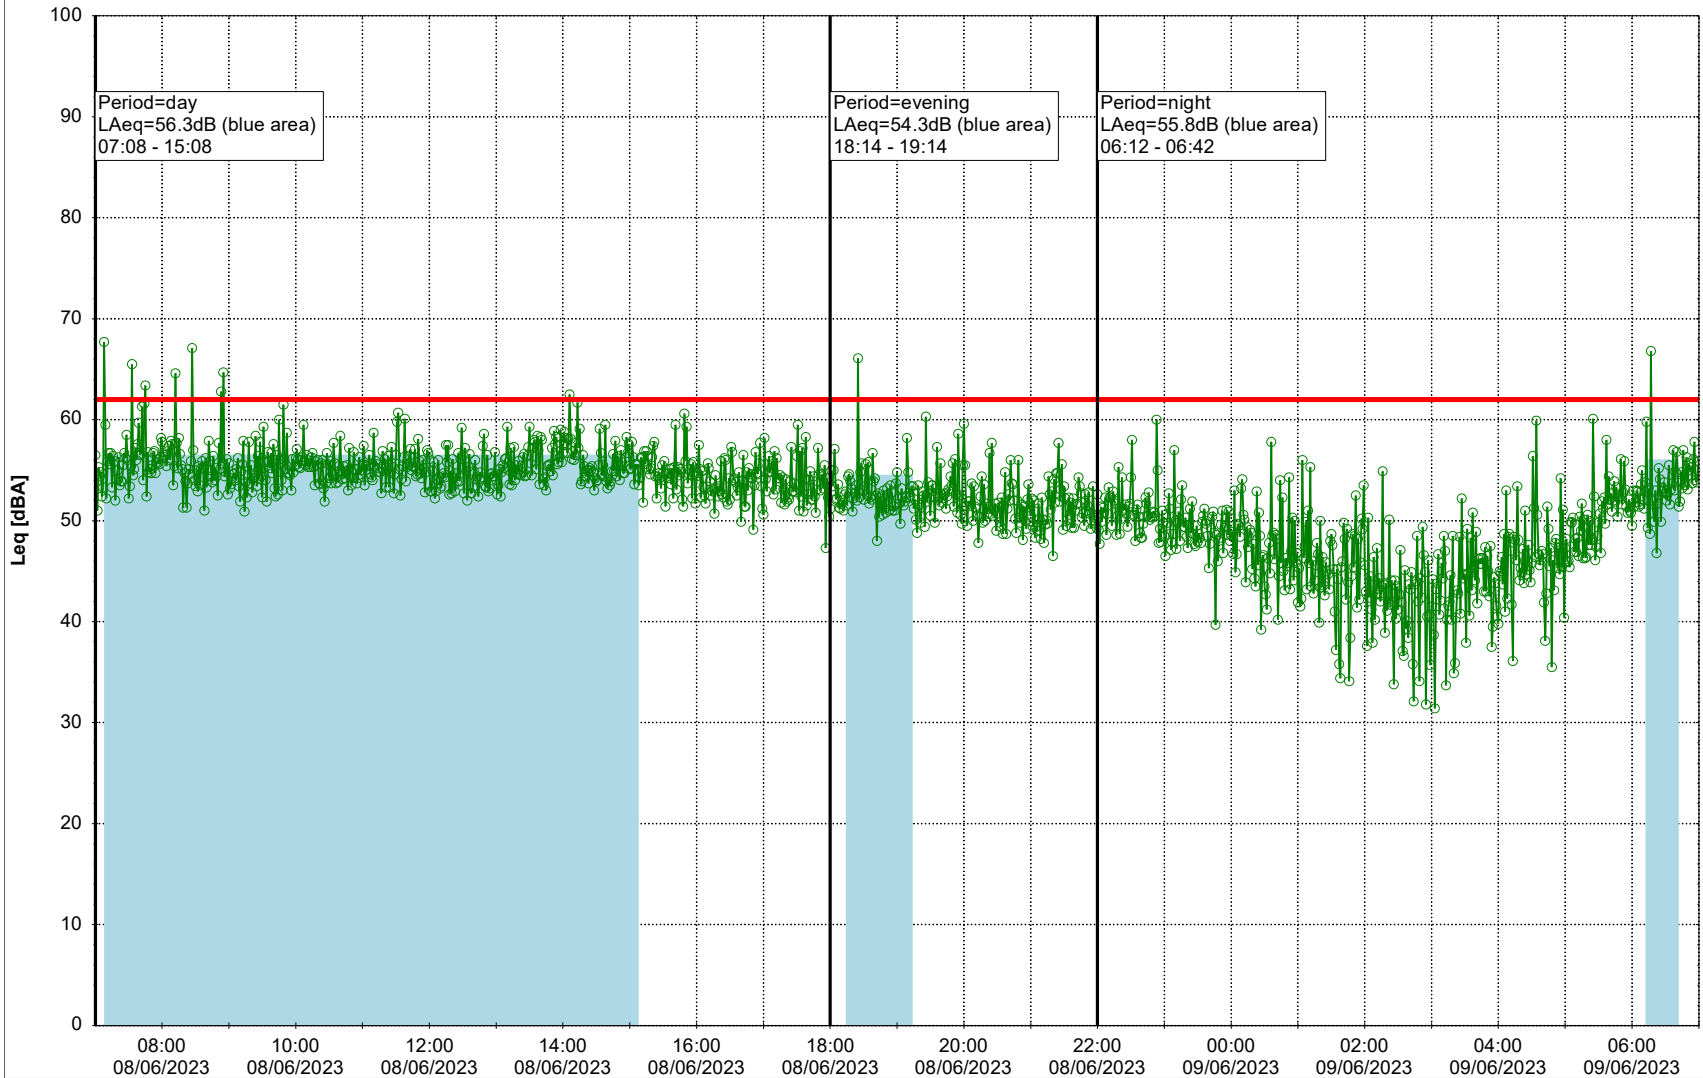

Noise Time Related Diagram

○○○ GAB_NS01

Project: Kronos Sydhavnen
Construction: Gåsebæk
Location: N-V

08/06/2023
09/06/2023

Remarks

...

Noise Time Related Diagram

○○○ GAB_NS01

Project: Kronos Sydhavnen
Construction: Gåsebæk
Location: N-V

09/06/2023
10/06/2023

Remarks

...

Noise Time Related Diagram

○○○ GAB_NS01

Project: Kronos Sydhavnen
Construction: Gåsebæk
Location: N-V

Remarks