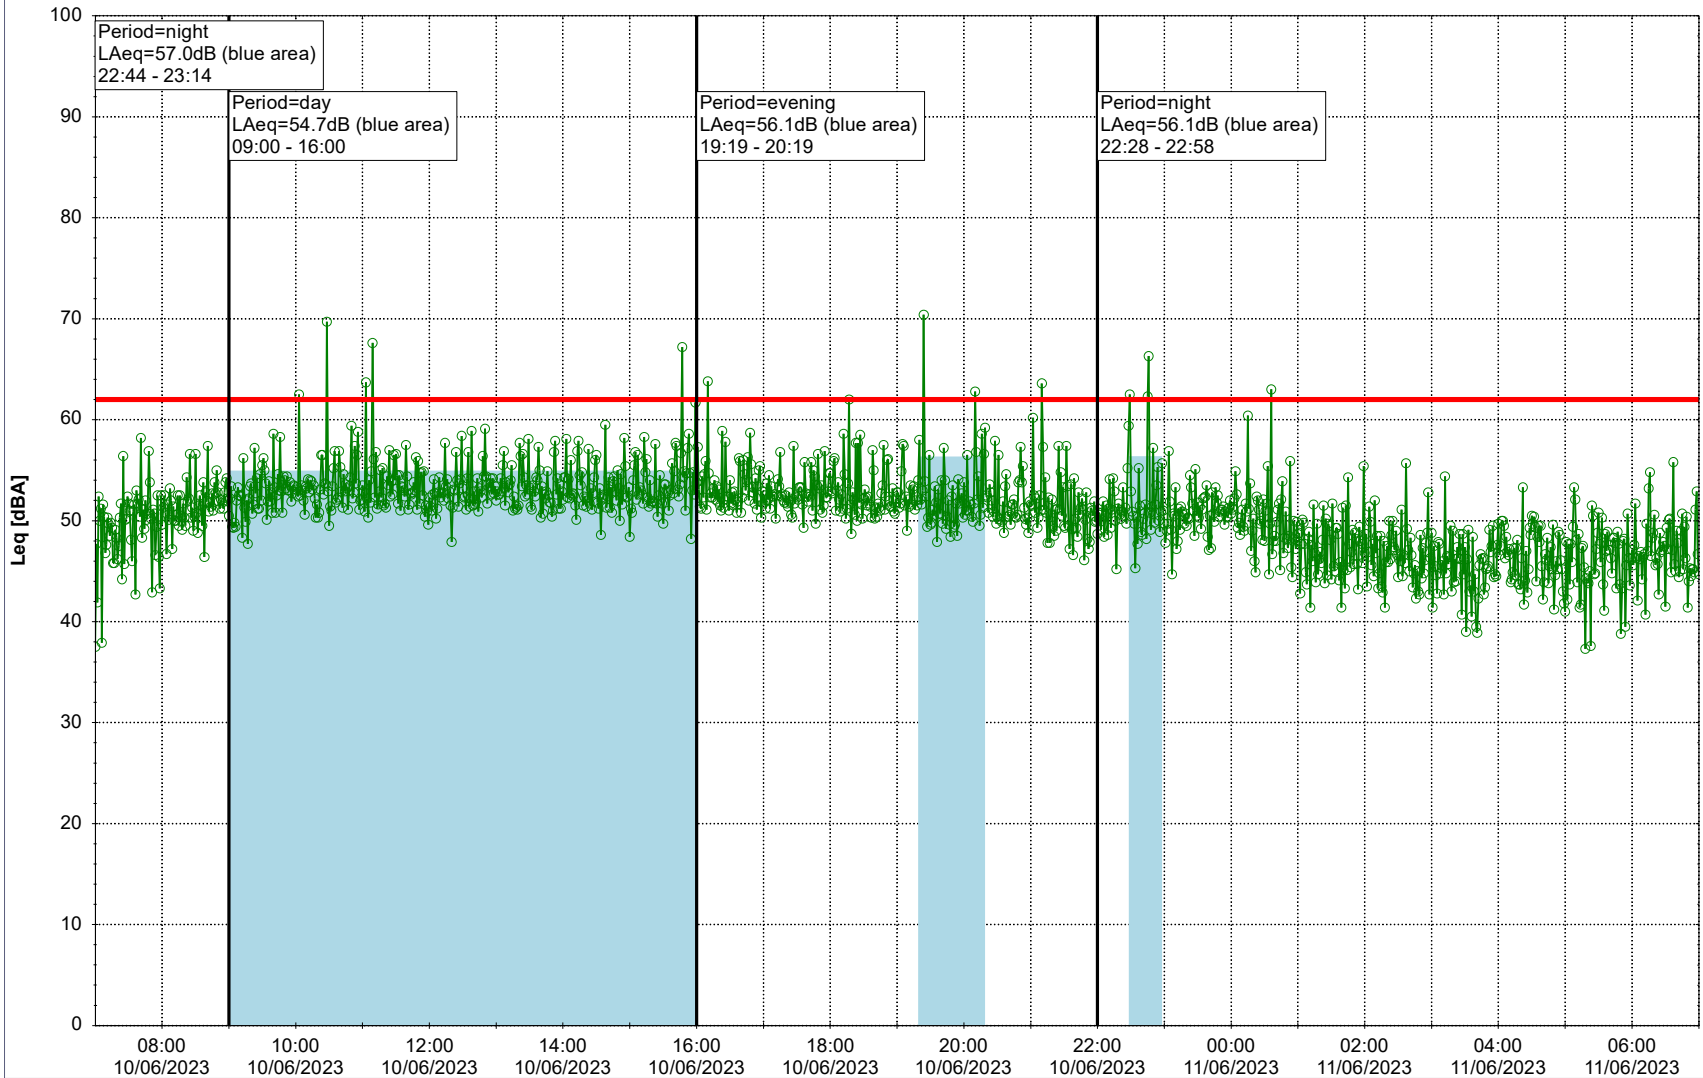

Project: Kronos Sydhavnen
Construction: Gåsebæk
Location: N-V

09/06/2023
10/06/2023

Remarks

...

Noise Time Related Diagram

○○○ GAB_NS01

Project: Kronos Sydhavnen
Construction: Gåsebæk
Location: N-V

Remarks

...

Noise Time Related Diagram

10/06/2023
11/06/2023

○○○ GAB_NS01

Project: Kronos Sydhavnen
Construction: Gåsebæk
Location: N-V

11/06/2023
12/06/2023

Remarks

...