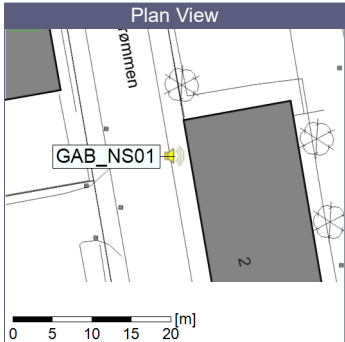

Project: Kronos Sydhavnen
Construction: Gåsebæk
Location: N-V

05/06/2023
06/06/2023

Remarks

...

Noise Time Related Diagram

○○○ GAB_NS01

Project: Kronos Sydhavnen
Construction: Gåsebæk
Location: N-V

Remarks