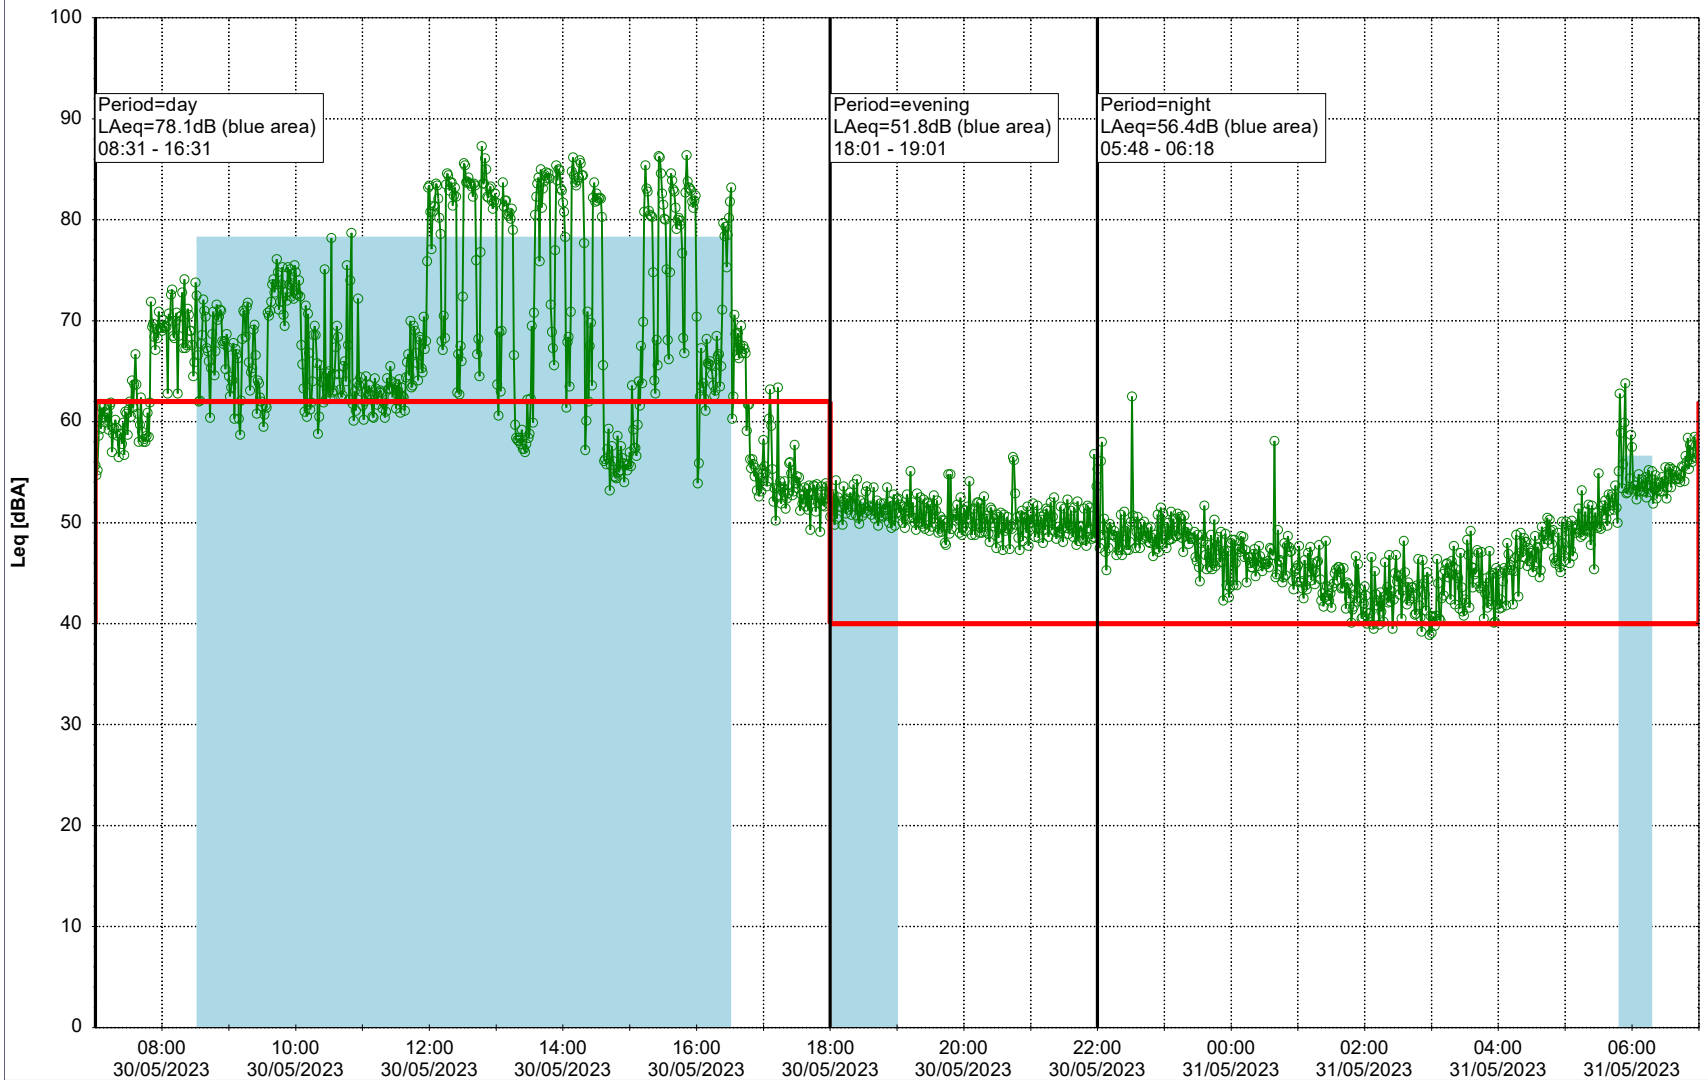

Project: Kronos Sydhavnen
Construction: Sluseholmen
Location: N-V

Plan View

Remarks

...

Noise Time Related Diagram

30/05/2023
31/05/2023

○○○○ SLU_NS01

Project: Kronos Sydhavnen
Construction: Sluseholmen
Location: N-V

Project: Kronos Sydhavnen
Construction: Sluseholmen
Location: N-V

Plan View

0 5 10 15 20 [m]

Remarks

...

Noise Time Related Diagram

01/06/2023
02/06/2023

○○○○ SLU_NS01

Project: Kronos Sydhavnen
Construction: Sluseholmen
Location: N-V

Plan View

Remarks

...

Noise Time Related Diagram

02/06/2023
03/06/2023

○○○○ SLU_NS01

Project: Kronos Sydhavnen
Construction: Sluseholmen
Location: N-V

Project: Kronos Sydhavnen
Construction: Sluseholmen
Location: N-V

Plan View

0 5 10 15 20 [m]

Remarks

...

Noise Time Related Diagram

04/06/2023
05/06/2023

○○○○ SLU_NS01