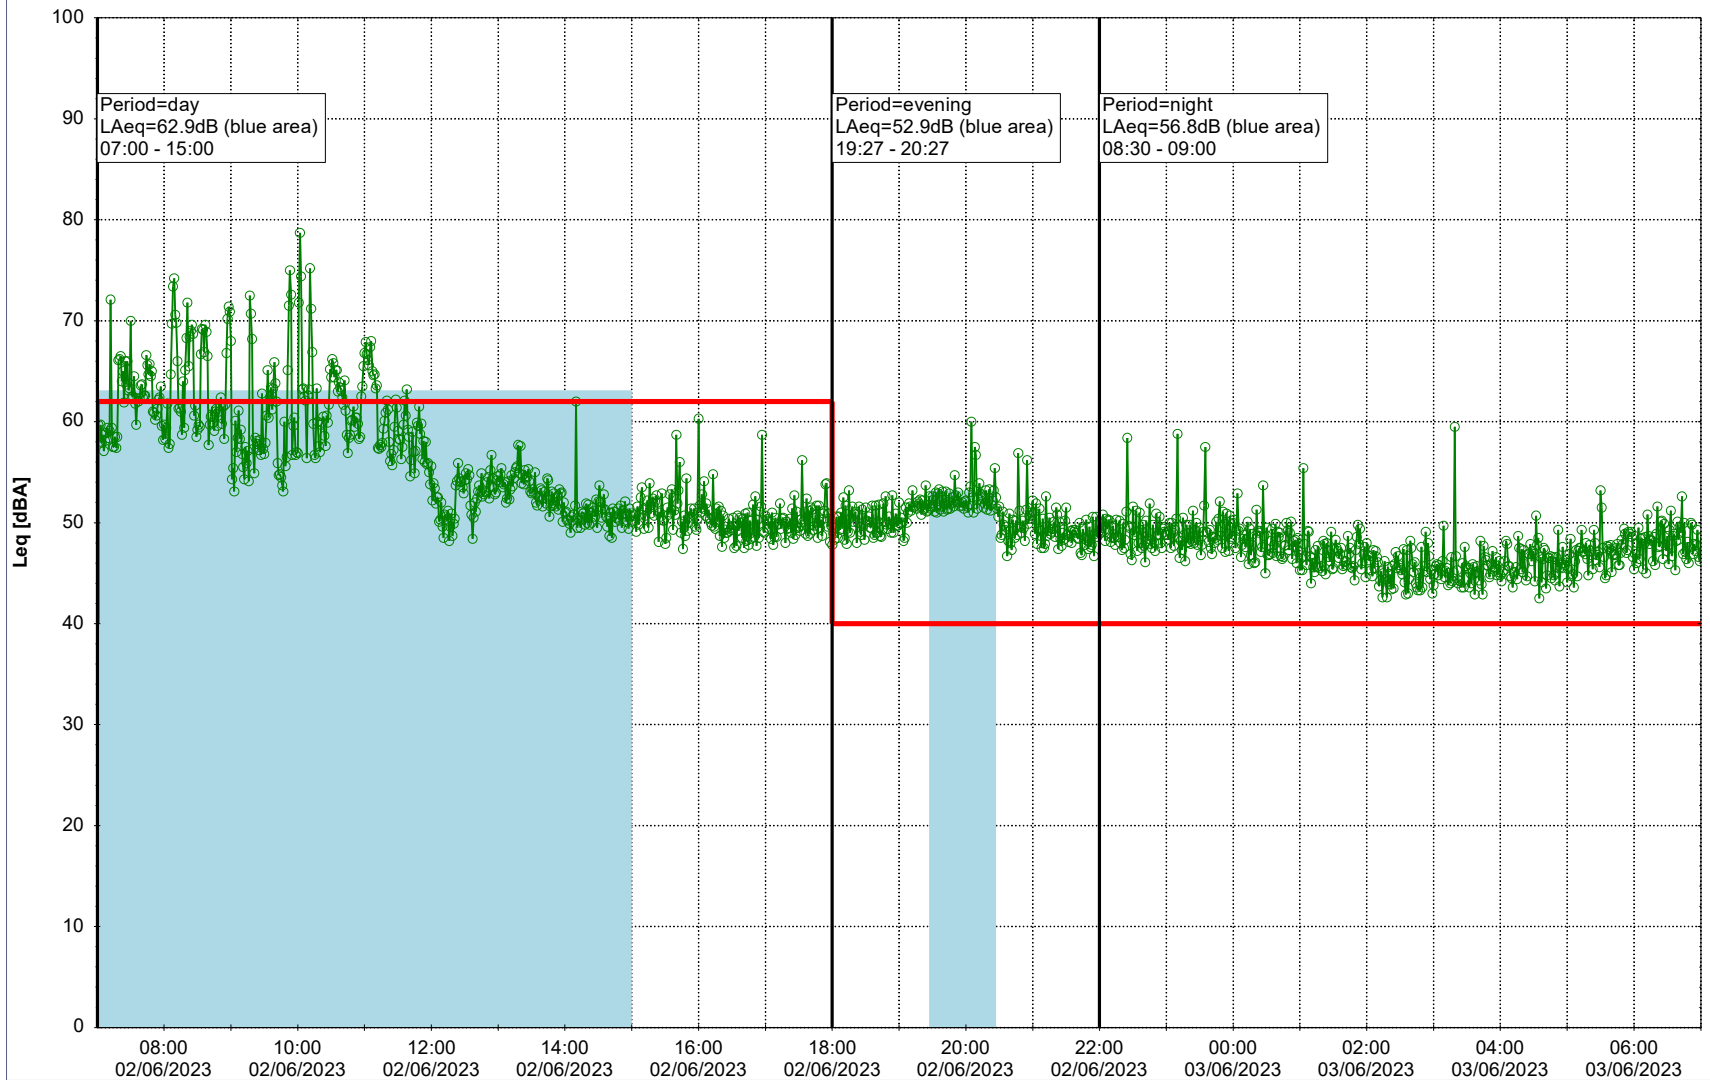

Project: Kronos Sydhavnen
Construction: Sluseholmen
Location: N-V

Plan View

Remarks

...

Noise Time Related Diagram

02/06/2023
03/06/2023

○○○○ SLU_NS01

Project: Kronos Sydhavnen
Construction: Sluseholmen
Location: N-V

Plan View

0 5 10 15 20 [m]

Remarks

...

Noise Time Related Diagram

03/06/2023

04/06/2023

○○○○ SLU_NS01

Project: Kronos Sydhavnen
Construction: Sluseholmen
Location: N-V

Plan View

0 5 10 15 20 [m]

Remarks

...

Noise Time Related Diagram

04/06/2023
05/06/2023

○○○○ SLU_NS01