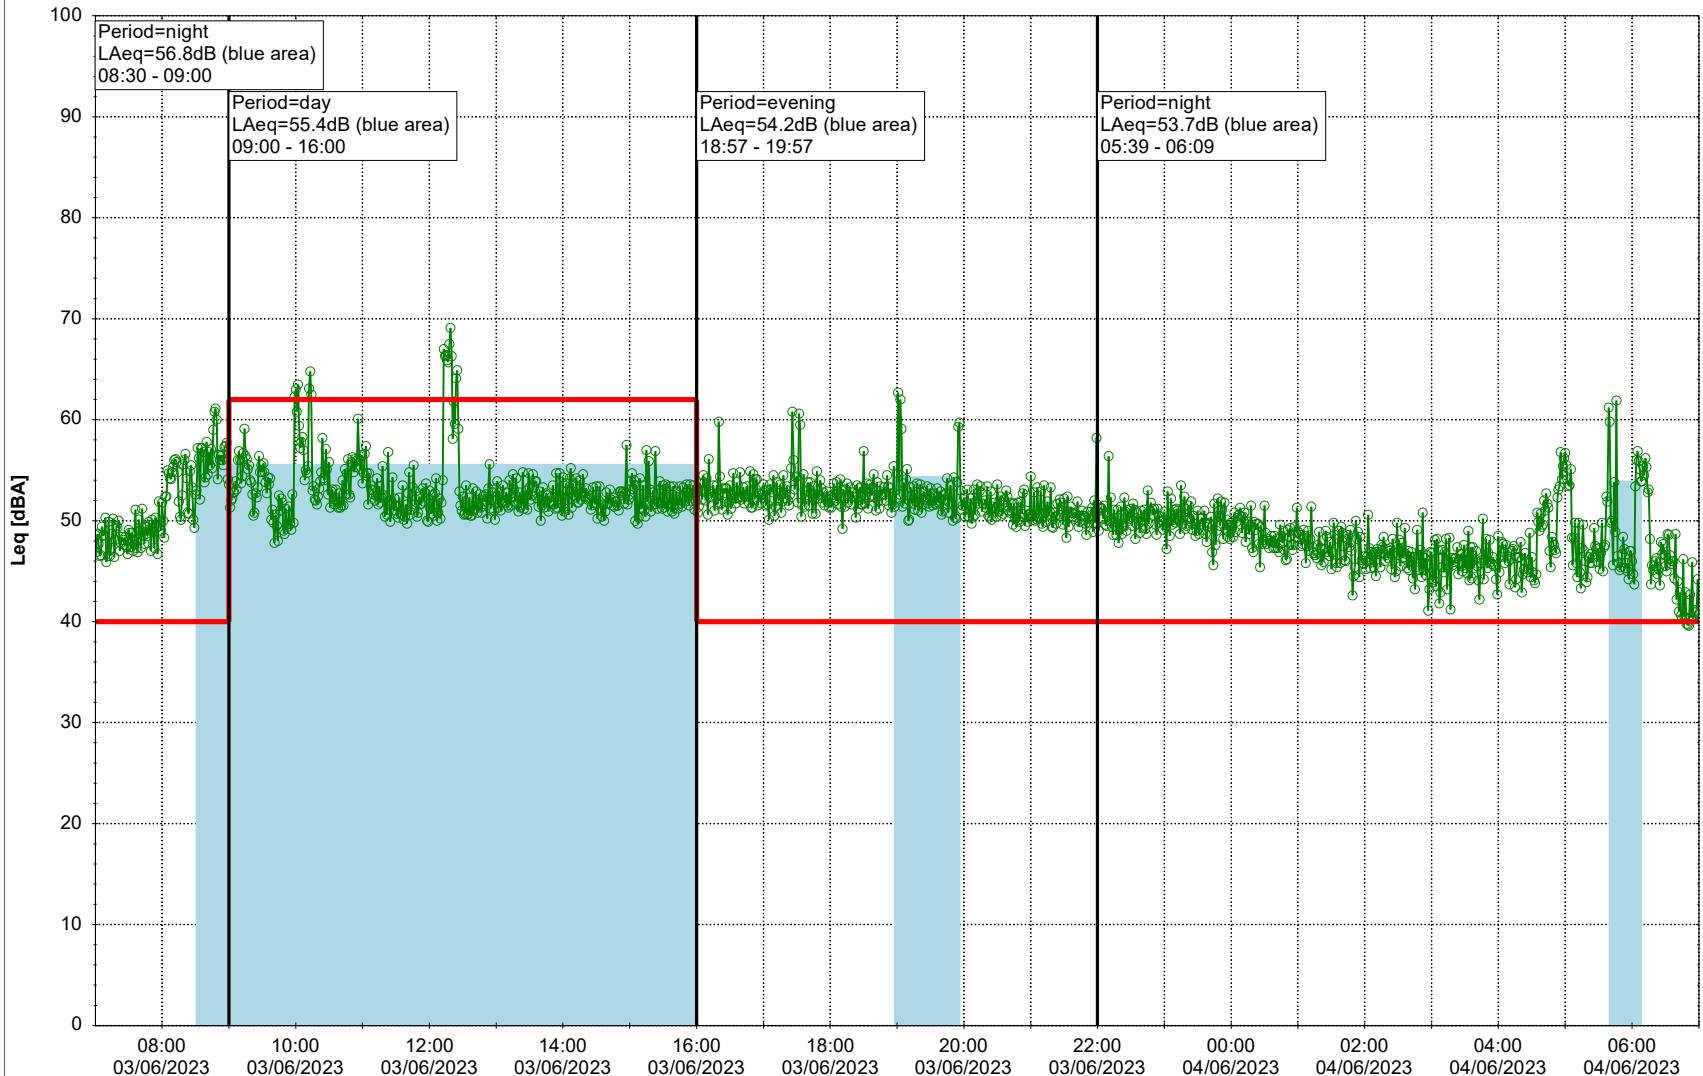

Project: Kronos Sydhavnen
Construction: Sluseholmen
Location: N-V

Plan View

Remarks

...

Noise Time Related Diagram

02/06/2023
03/06/2023

○○○○ SLU_NS01

Project: Kronos Sydhavnen
Construction: Sluseholmen
Location: N-V

Plan View

0 5 10 15 20 [m]

Remarks

...

Noise Time Related Diagram

03/06/2023

04/06/2023

○○○○ SLU_NS01

Project: Kronos Sydhavnen
Construction: Sluseholmen
Location: N-V

Plan View

0 5 10 15 20 [m]

Remarks

...

Noise Time Related Diagram

04/06/2023
05/06/2023

○○○○ SLU_NS01