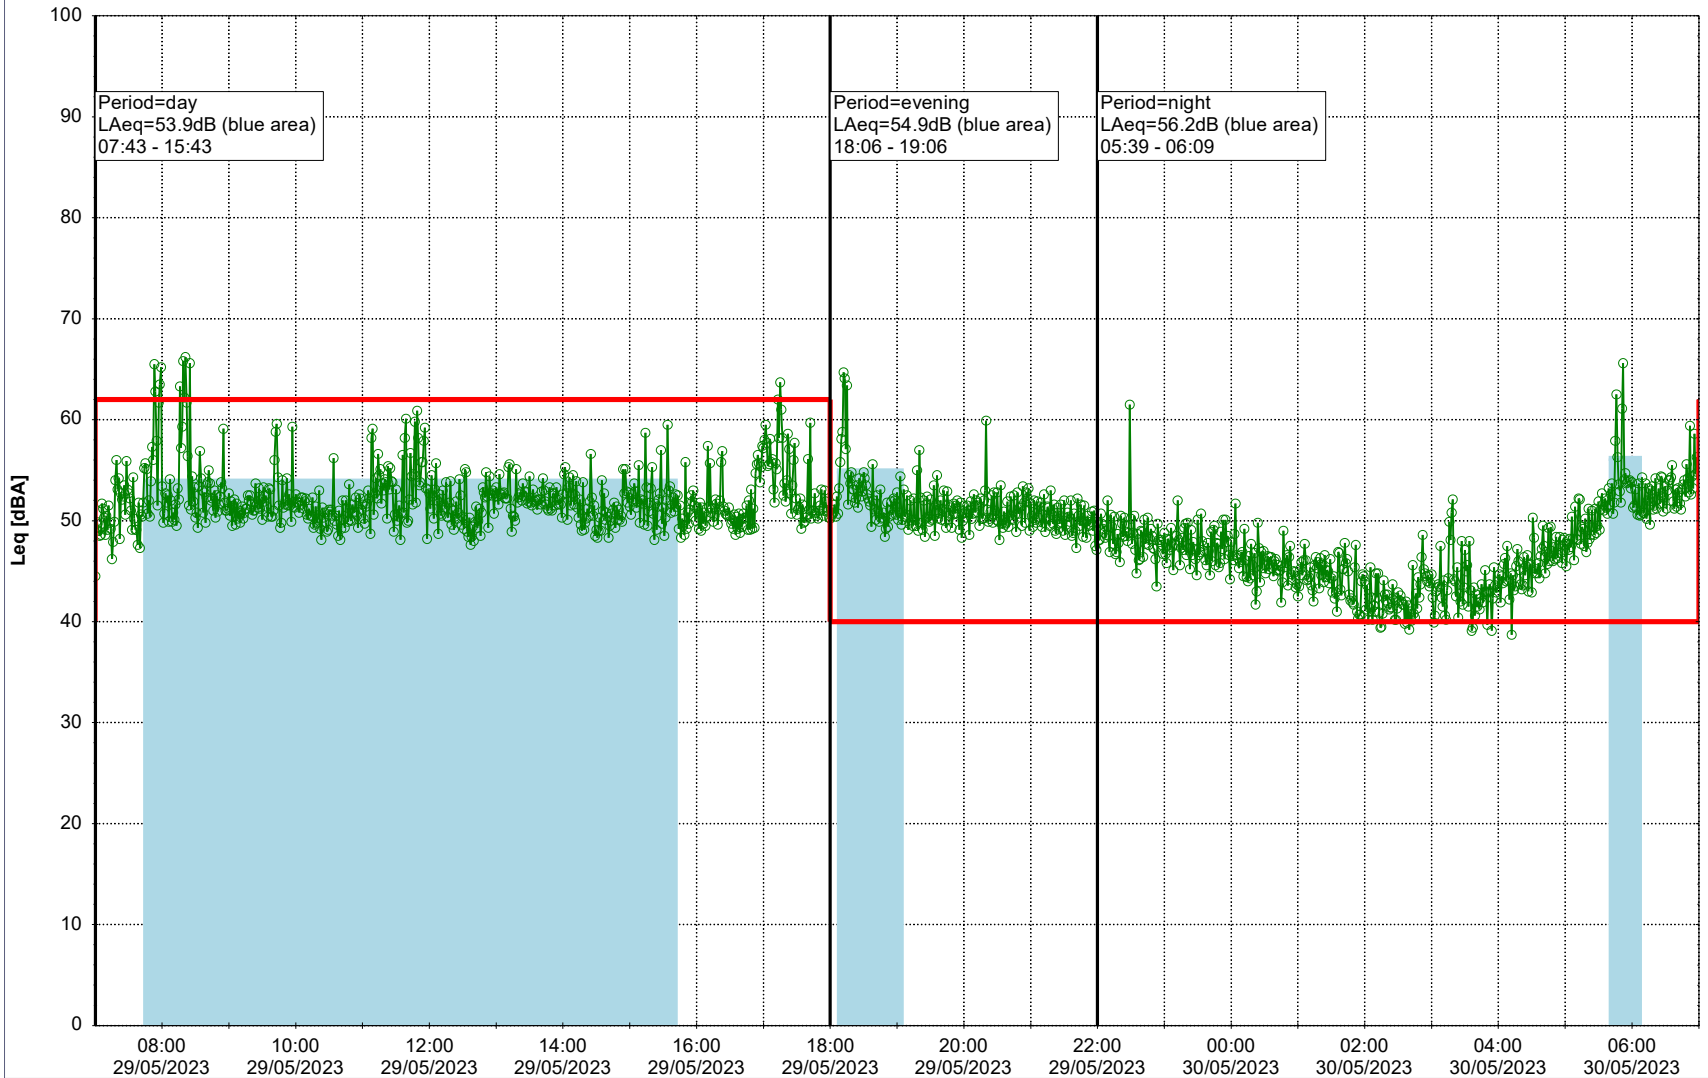

Project: Kronos Sydhavnen
Construction: Sluseholmen
Location: N-V

Plan View

0 5 10 15 20 [m]

Remarks

...

Noise Time Related Diagram

29/05/2023
30/05/2023

SLU_NS01

Project: Kronos Sydhavnen
Construction: Sluseholmen
Location: N-V

Plan View

Remarks

...

Noise Time Related Diagram

30/05/2023
31/05/2023

○○○○ SLU_NS01

Project: Kronos Sydhavnen
Construction: Sluseholmen
Location: N-V

Project: Kronos Sydhavnen
Construction: Sluseholmen
Location: N-V

Plan View

0 5 10 15 20 [m]

Remarks

...

Noise Time Related Diagram

01/06/2023
02/06/2023

○○○○ SLU_NS01

Project: Kronos Sydhavnen
Construction: Sluseholmen
Location: N-V

Plan View

0 5 10 15 20 [m]

Remarks

...

Noise Time Related Diagram

04/06/2023
05/06/2023

○○○○ SLU_NS01