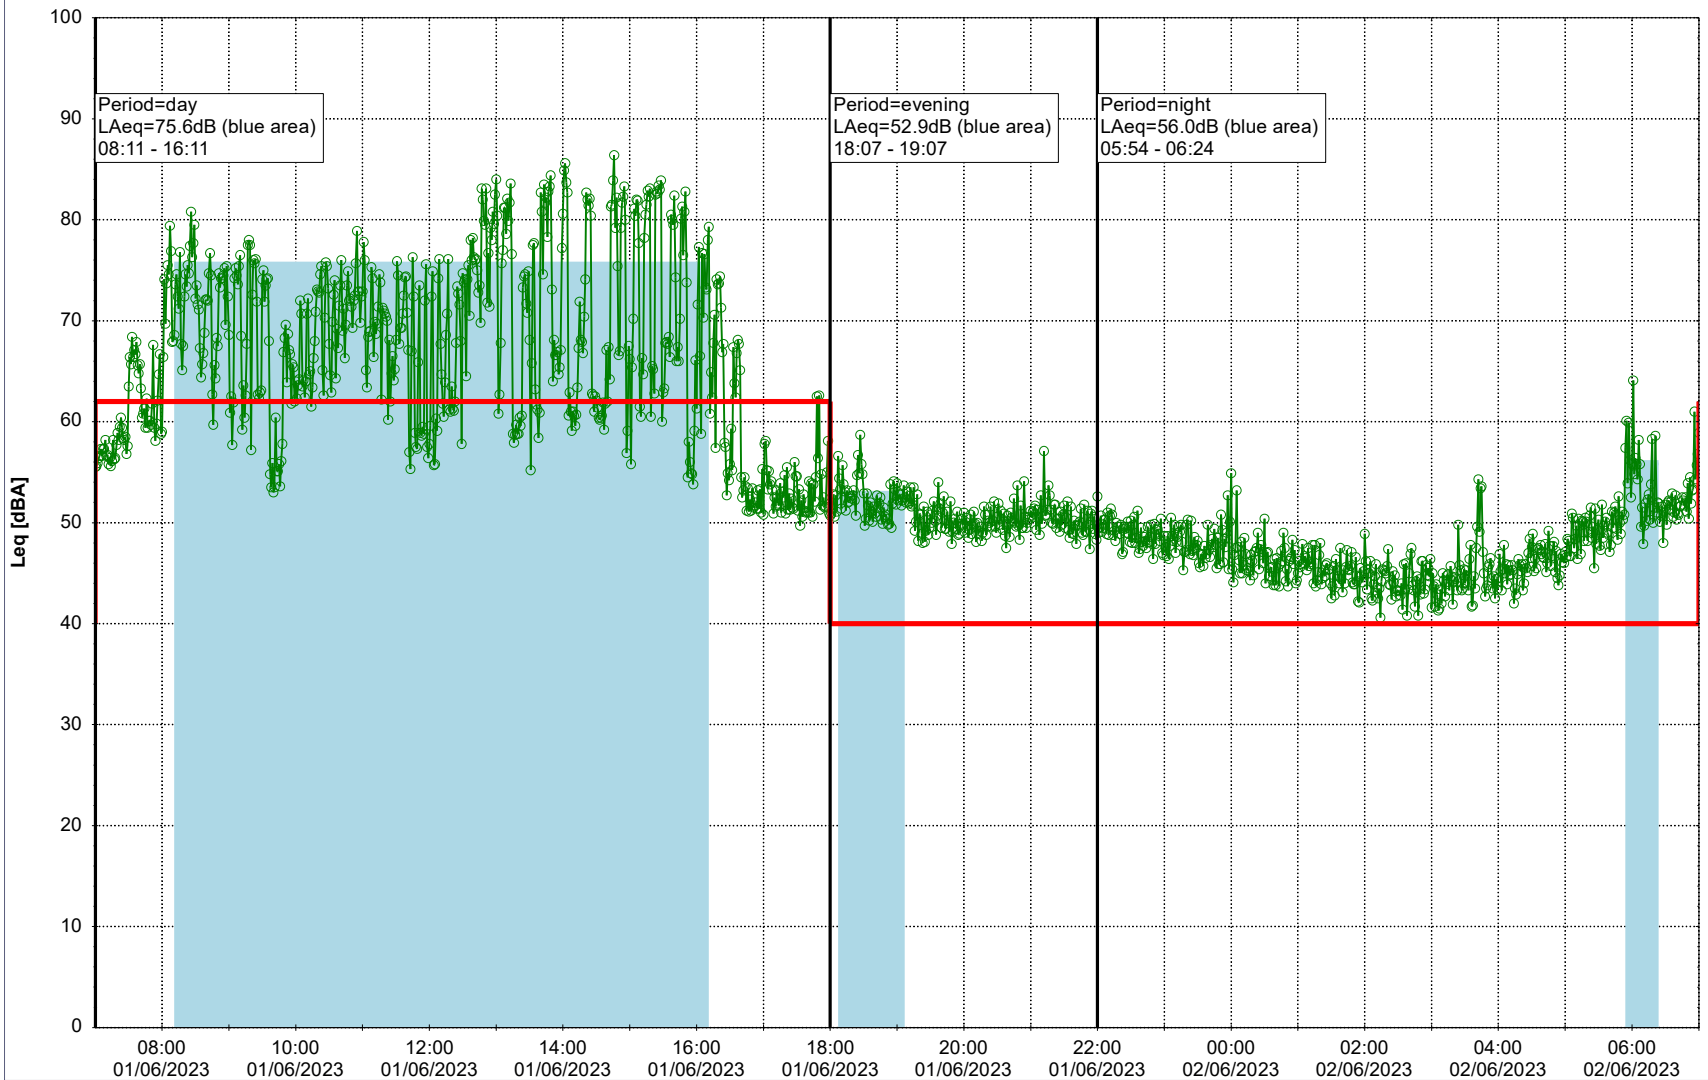

Project: Kronos Sydhavnen
Construction: Sluseholmen
Location: N-V

Plan View

0 5 10 15 20 [m]

Remarks

...

Noise Time Related Diagram

01/06/2023
02/06/2023

○○○○ SLU_NS01

Project: Kronos Sydhavnen
Construction: Sluseholmen
Location: N-V

Plan View

Remarks

...

Noise Time Related Diagram

02/06/2023
03/06/2023

○○○○ SLU_NS01

Project: Kronos Sydhavnen
Construction: Sluseholmen
Location: N-V

Project: Kronos Sydhavnen
Construction: Sluseholmen
Location: N-V

Plan View

0 5 10 15 20 [m]

Remarks

...

Noise Time Related Diagram

04/06/2023
05/06/2023

○○○○ SLU_NS01