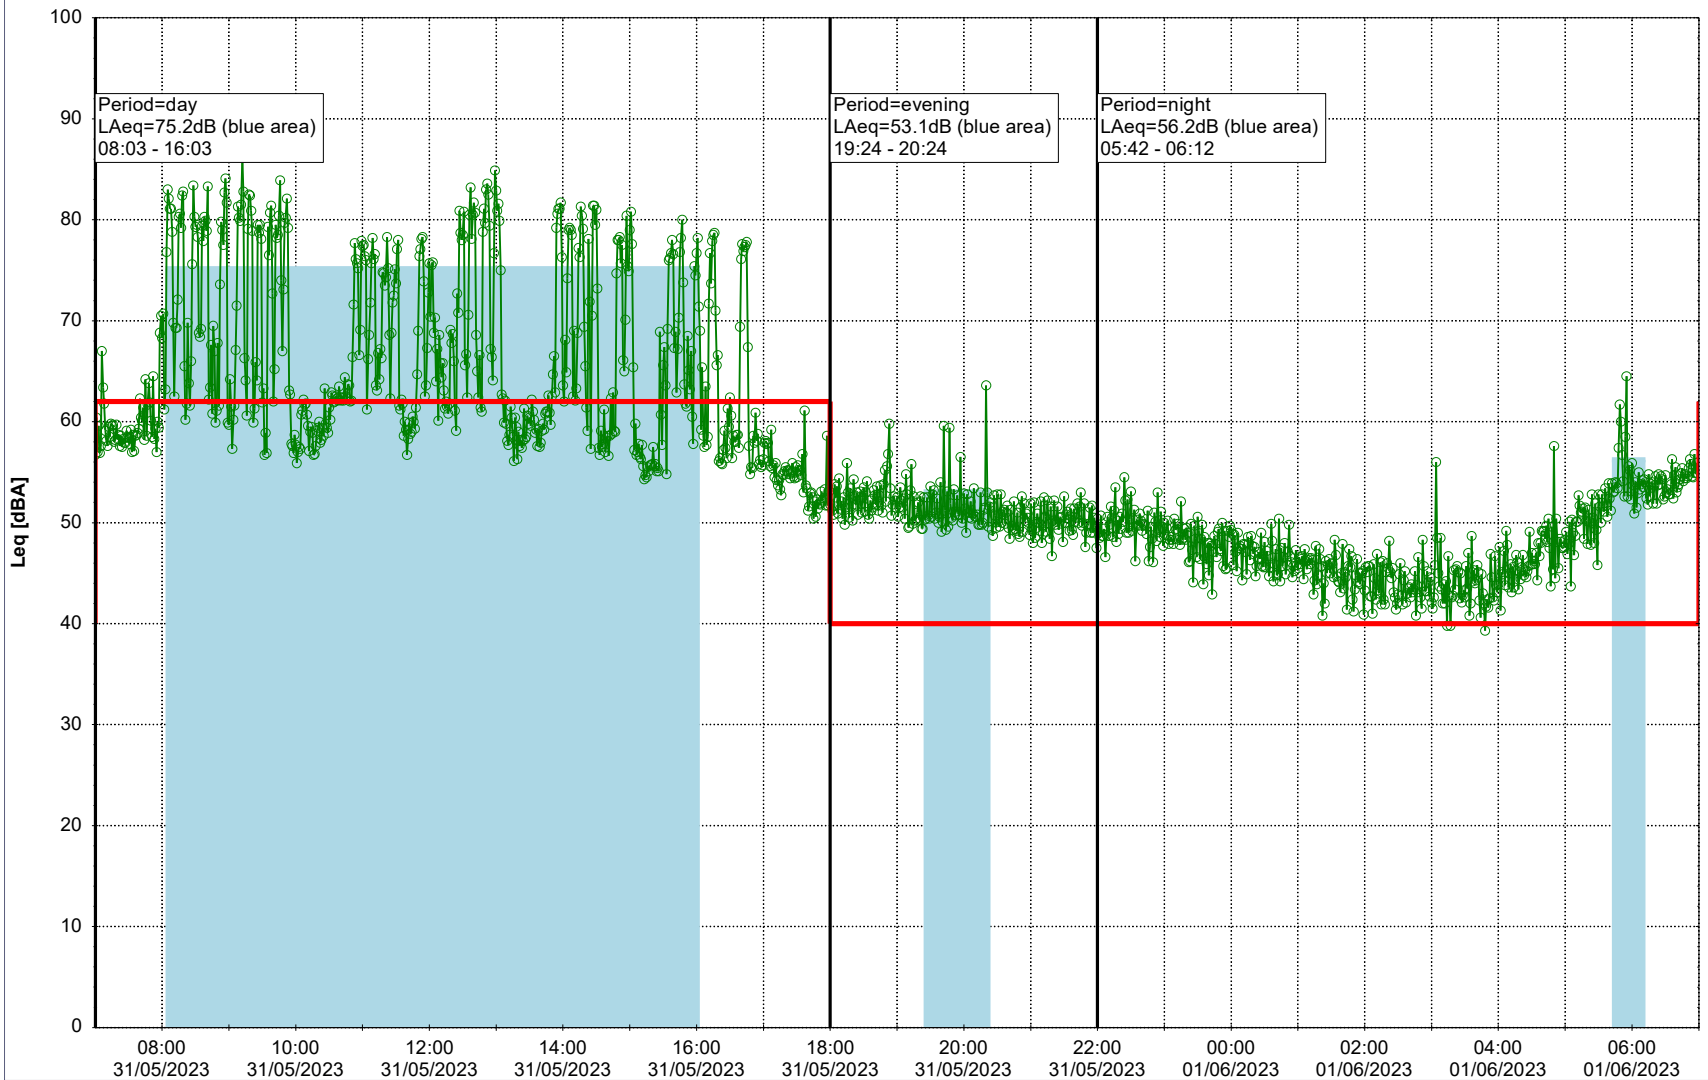

Plan View

0 5 10 15 20 [m]

Remarks

...

Noise Time Related Diagram

31/05/2023

01/06/2023

○○○○ SLU_NS01

Project: Kronos Sydhavnen
Construction: Sluseholmen
Location: N-V

Plan View

0 5 10 15 20 [m]

Remarks

...

Noise Time Related Diagram

01/06/2023
02/06/2023

○○○○ SLU_NS01

Project: Kronos Sydhavnen
Construction: Sluseholmen
Location: N-V

Plan View

Remarks

...

Noise Time Related Diagram

02/06/2023
03/06/2023

○○○○ SLU_NS01

Project: Kronos Sydhavnen
Construction: Sluseholmen
Location: N-V

Project: Kronos Sydhavnen
Construction: Sluseholmen
Location: N-V

Plan View

0 5 10 15 20 [m]

Remarks

...

Noise Time Related Diagram

04/06/2023
05/06/2023

○○○○ SLU_NS01