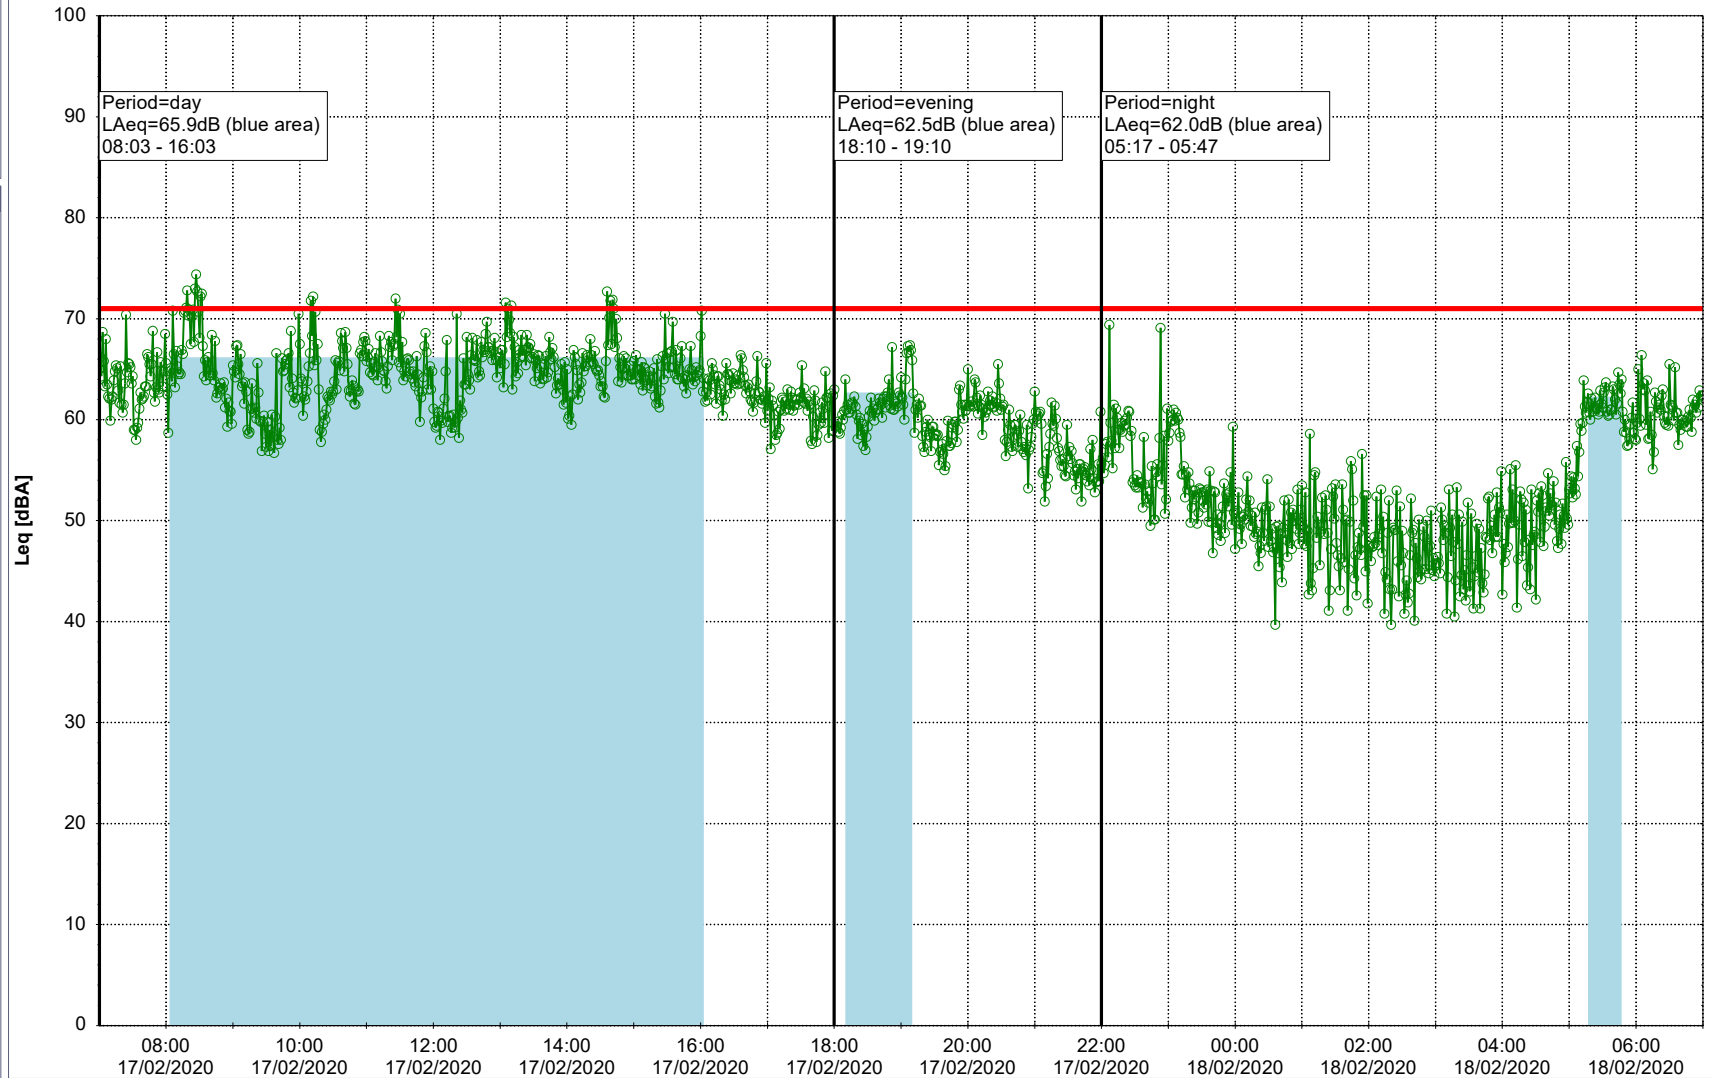

Noise Time Related Diagram

17/02/2020
18/02/2020

○○○ GAB_NS01