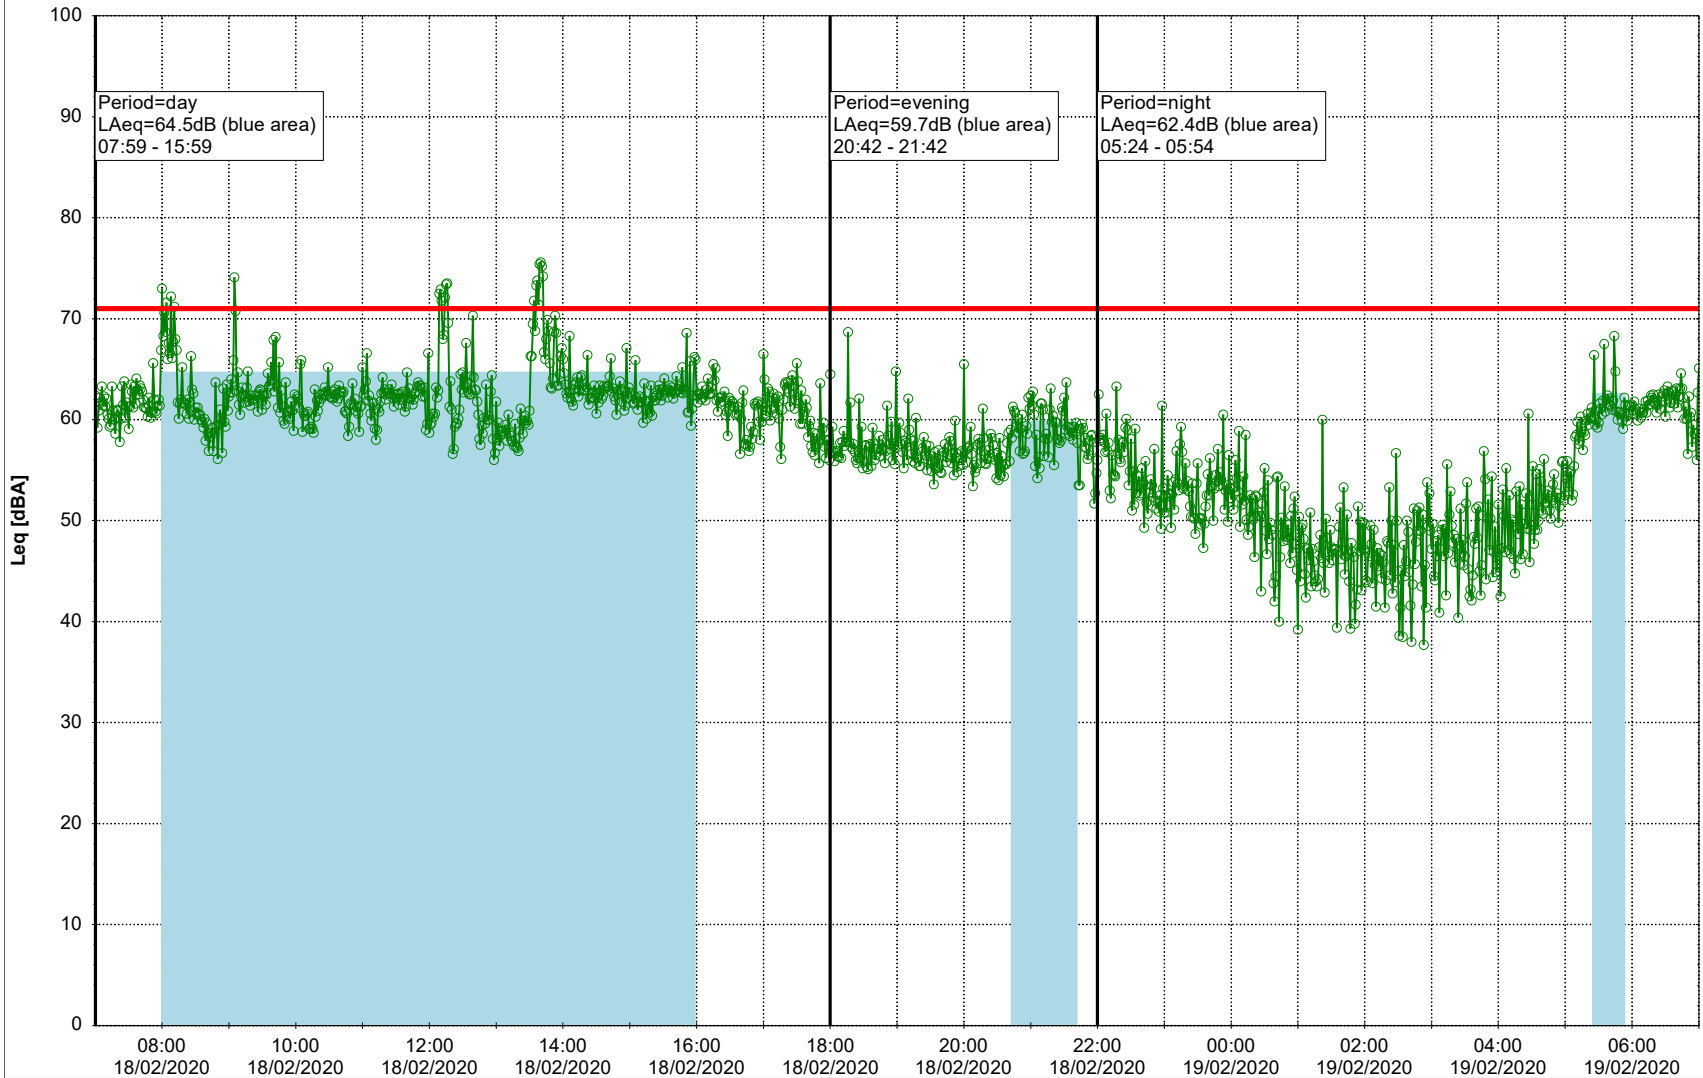

Noise Time Related Diagram

18/02/2020
19/02/2020

○○○ GAB_NS01