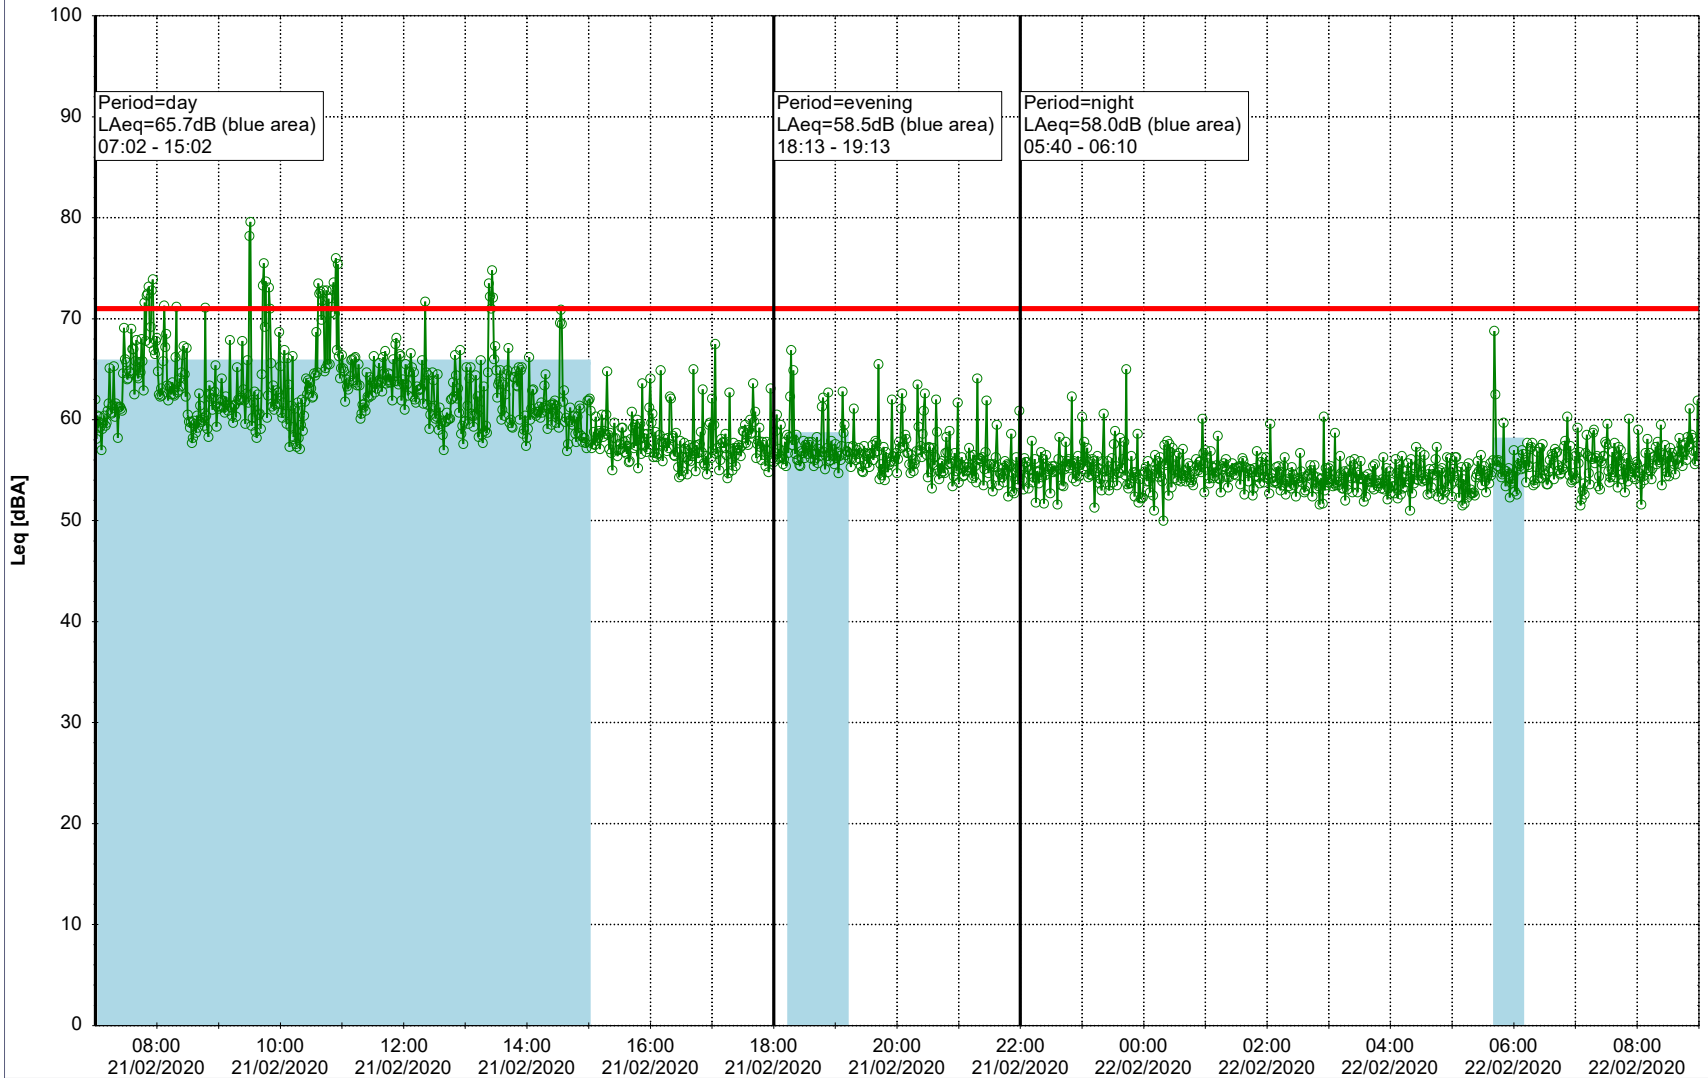

21/02/2020
22/02/2020

Noise Time Related Diagram

○○○○ GAB_NS01

Remarks

...

Project: Kronos Sydhavnen
Construction: Gåsebæk
Location: N-V

22/02/2020
23/02/2020

Remarks

...

Noise Time Related Diagram

○○○ GAB_NS01

Project: Kronos Sydhavnen
Construction: Gåsebæk
Location: N-V

23/02/2020
24/02/2020

Noise Time Related Diagram

○○○ GAB_NS01

Remarks