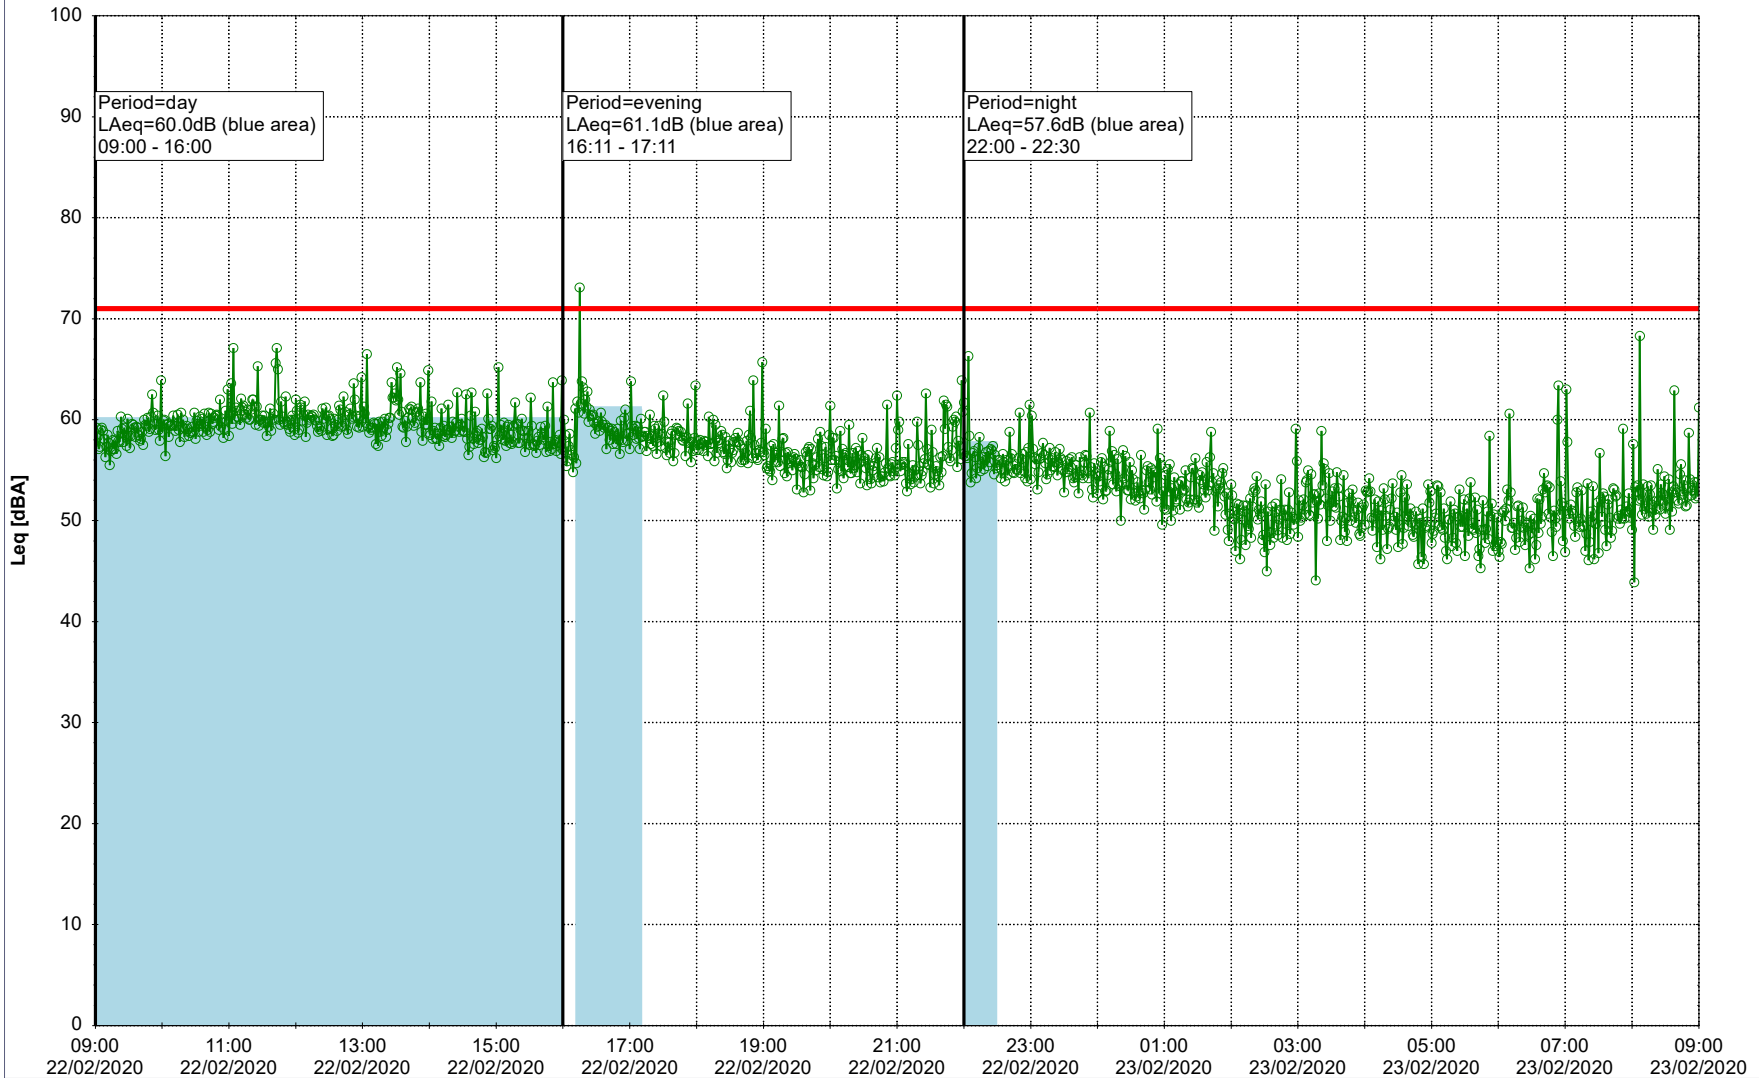

21/02/2020
22/02/2020

Noise Time Related Diagram

○○○○ GAB_NS01

Remarks

...

Project: Kronos Sydhavnen
Construction: Gåsebæk
Location: N-V

22/02/2020
23/02/2020

Remarks

...

Noise Time Related Diagram

○○○ GAB_NS01

Project: Kronos Sydhavnen
Construction: Gåsebæk
Location: N-V

23/02/2020
24/02/2020

Noise Time Related Diagram

○○○ GAB_NS01

Remarks