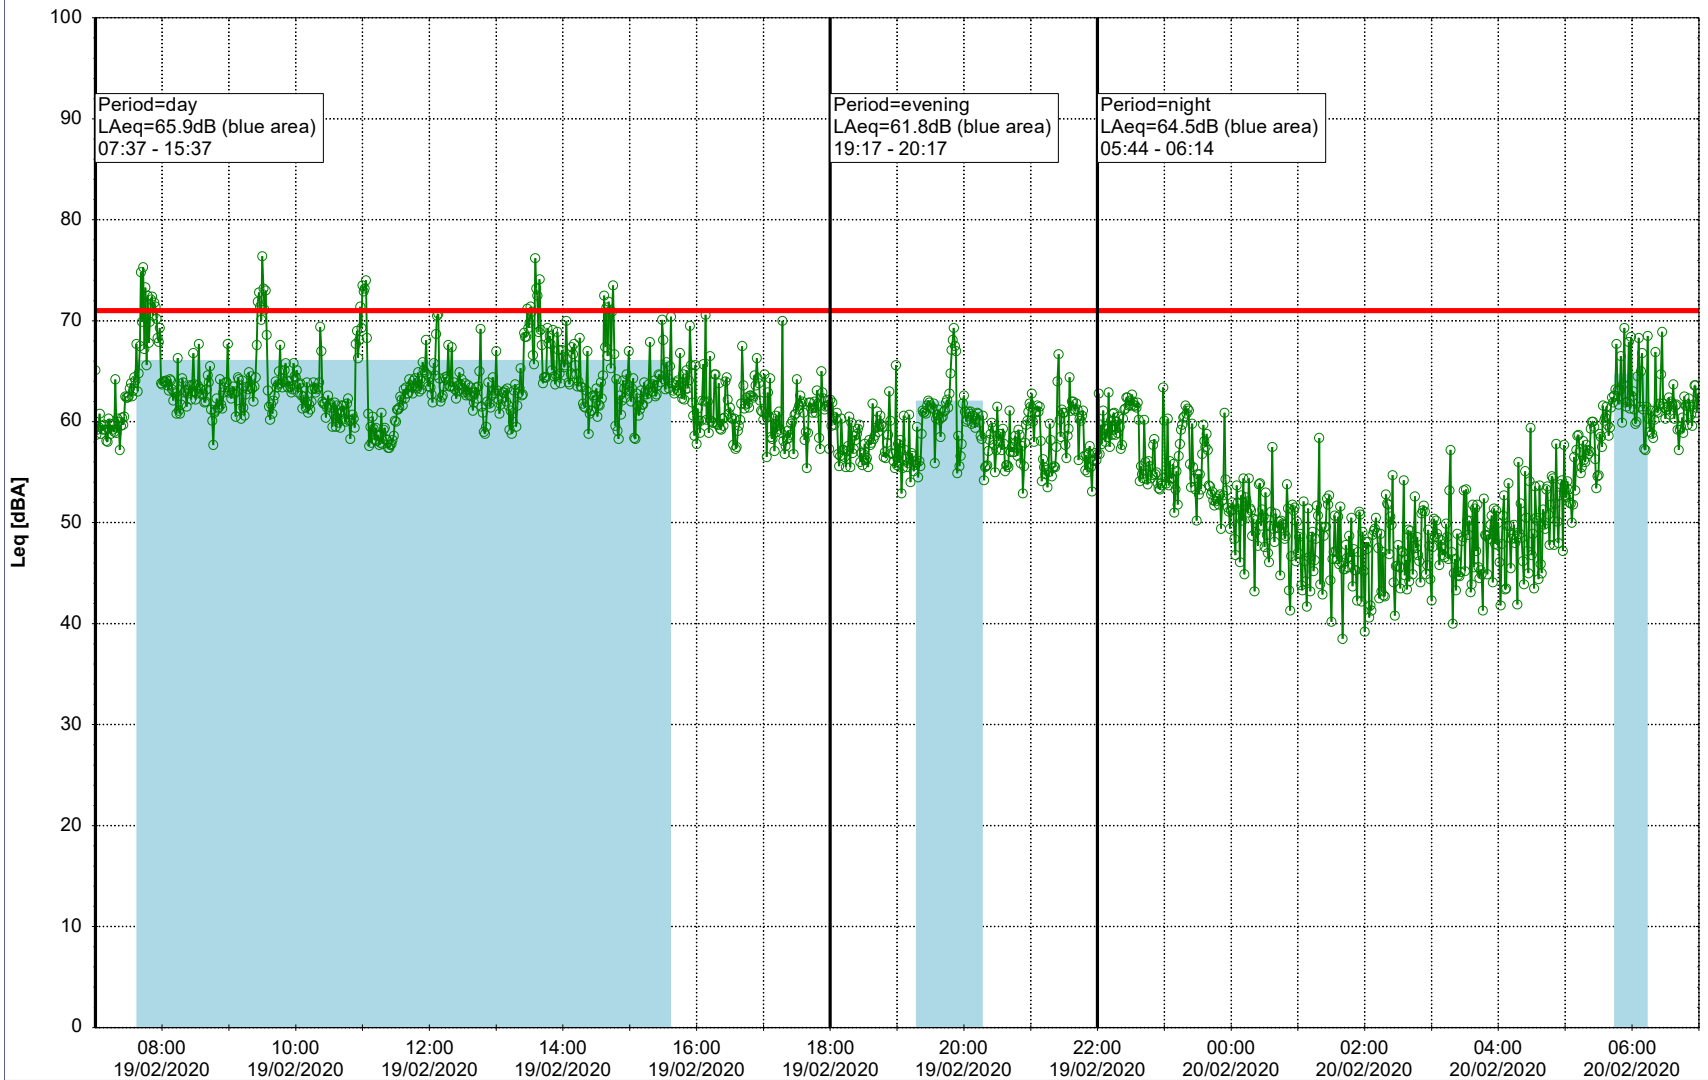

...

Noise Time Related Diagram

18/02/2020
19/02/2020

○○○ GAB_NS01

Project: Kronos Sydhavnen
Construction: Gåsebæk
Location: N-V

19/02/2020
20/02/2020

Remarks

Noise Time Related Diagram

○○○ GAB_NS01

Project: Kronos Sydhavnen
Construction: Gåsebæk
Location: N-V

20/02/2020
21/02/2020

Remarks

...

Noise Time Related Diagram

○○○ GAB_NS01

Project: Kronos Sydhavnen
Construction: Gåsebæk
Location: N-V

21/02/2020
22/02/2020

Noise Time Related Diagram

○○○○ GAB_NS01

Remarks

...

Project: Kronos Sydhavnen
Construction: Gåsebæk
Location: N-V

22/02/2020
23/02/2020

Remarks

...

Noise Time Related Diagram

○○○ GAB_NS01

Project: Kronos Sydhavnen
Construction: Gåsebæk
Location: N-V

23/02/2020
24/02/2020

Noise Time Related Diagram

○○○ GAB_NS01

Remarks