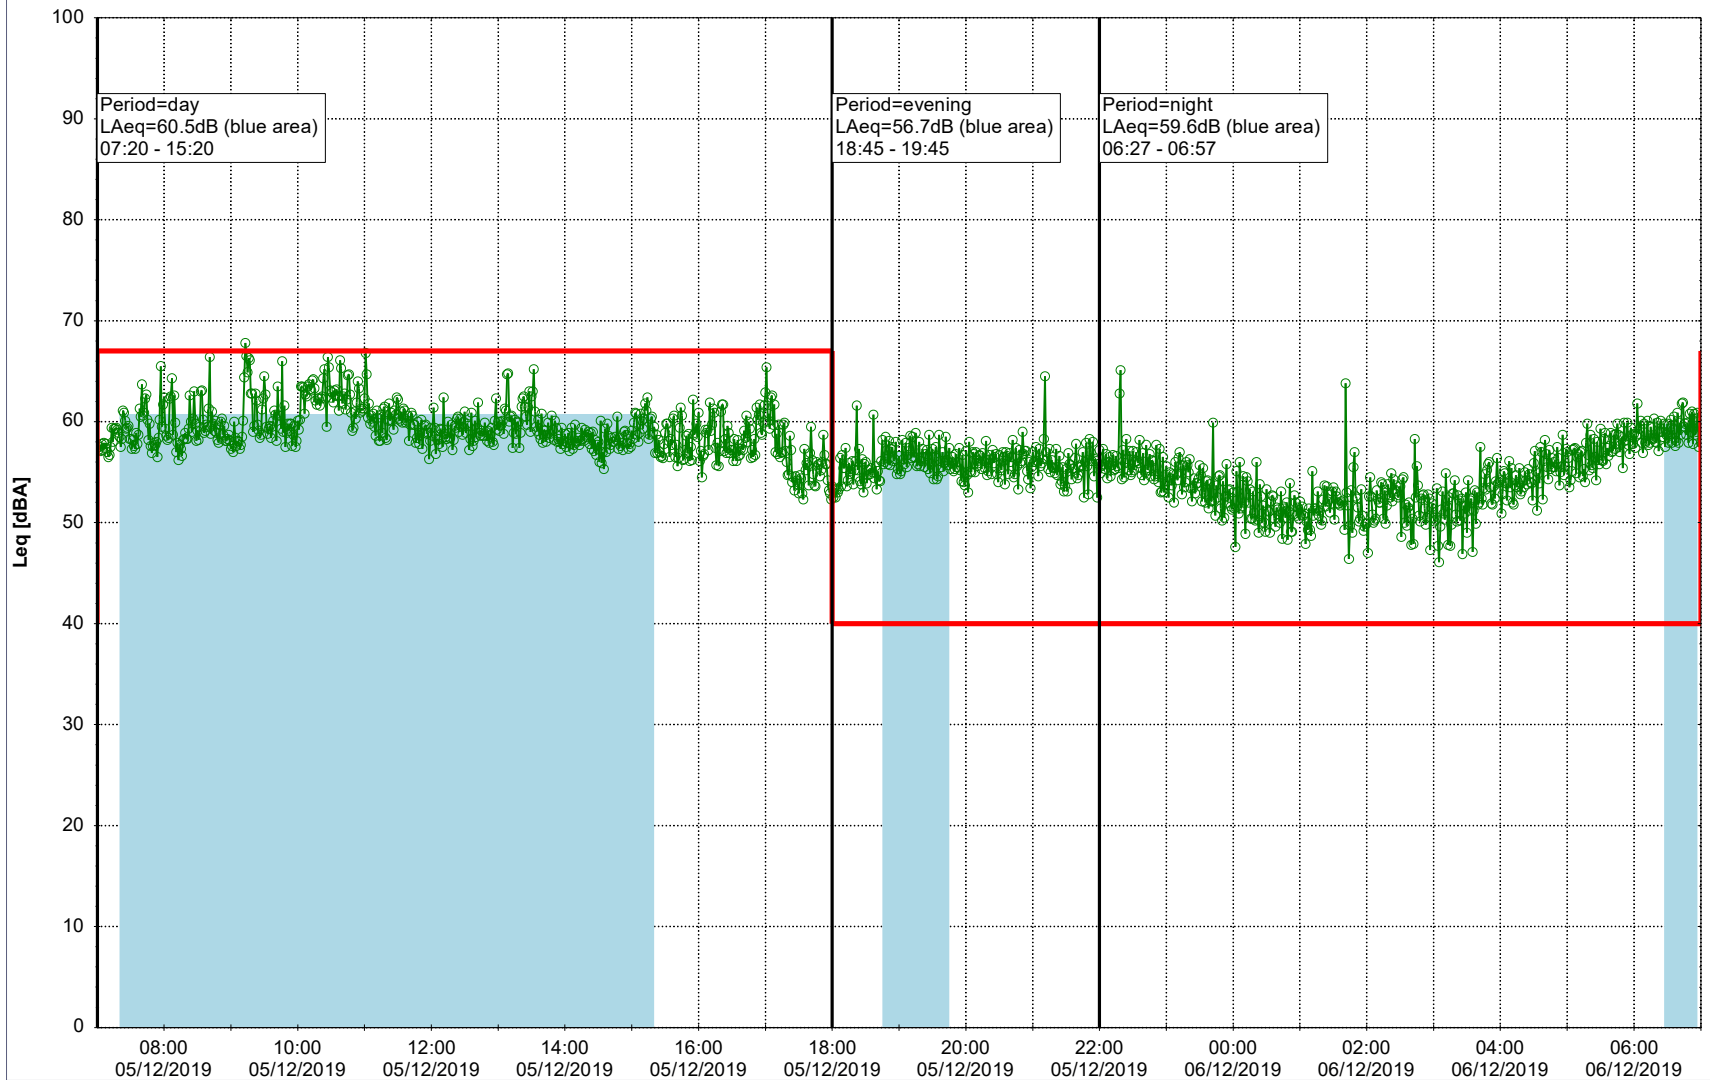

### Noise Time Related Diagram

04/12/2019  
05/12/2019

○○○ SLU\_NS01

Project: Kronos Sydhavnen  
Construction: Sluseholmen  
Location: N-V

Plan View

Remarks

...

### Noise Time Related Diagram

05/12/2019  
06/12/2019

SLU\_NS01

**Project:** Kronos Sydhavnen  
**Construction:** Sluseholmen  
**Location:** N-V

Plan View

Remarks

...

### Noise Time Related Diagram

06/12/2019  
07/12/2019

SLU\_NS01

Project: Kronos Sydhavnen  
Construction: Sluseholmen  
Location: N-V

Plan View

Remarks

...