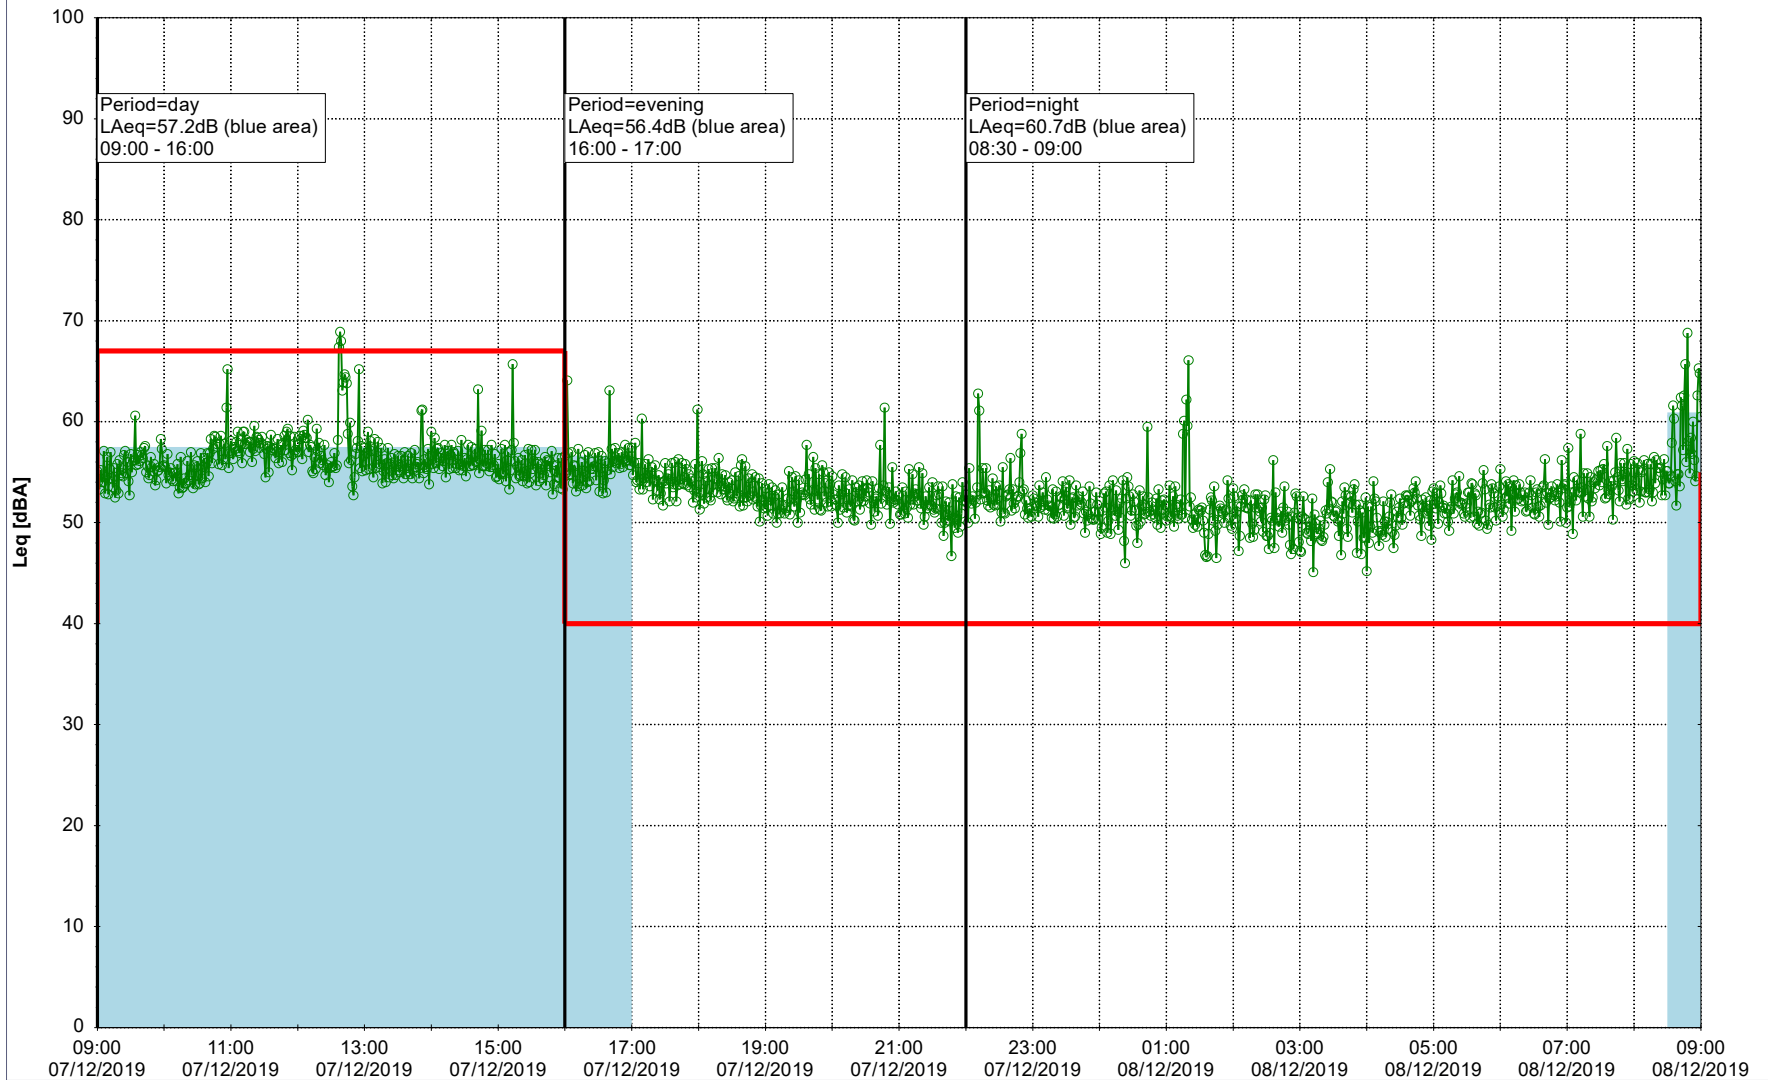

### Noise Time Related Diagram

06/12/2019  
07/12/2019

SLU\_NS01

Project: Kronos Sydhavnen  
Construction: Sluseholmen  
Location: N-V

Plan View

Remarks

...

### Noise Time Related Diagram

07/12/2019  
08/12/2019

SLU\_NS01

**Project:** Kronos Sydhavnen  
**Construction:** Sluseholmen  
**Location:** N-V

Plan View

Remarks

...

### Noise Time Related Diagram

08/12/2019  
09/12/2019

○○○ SLU\_NS01