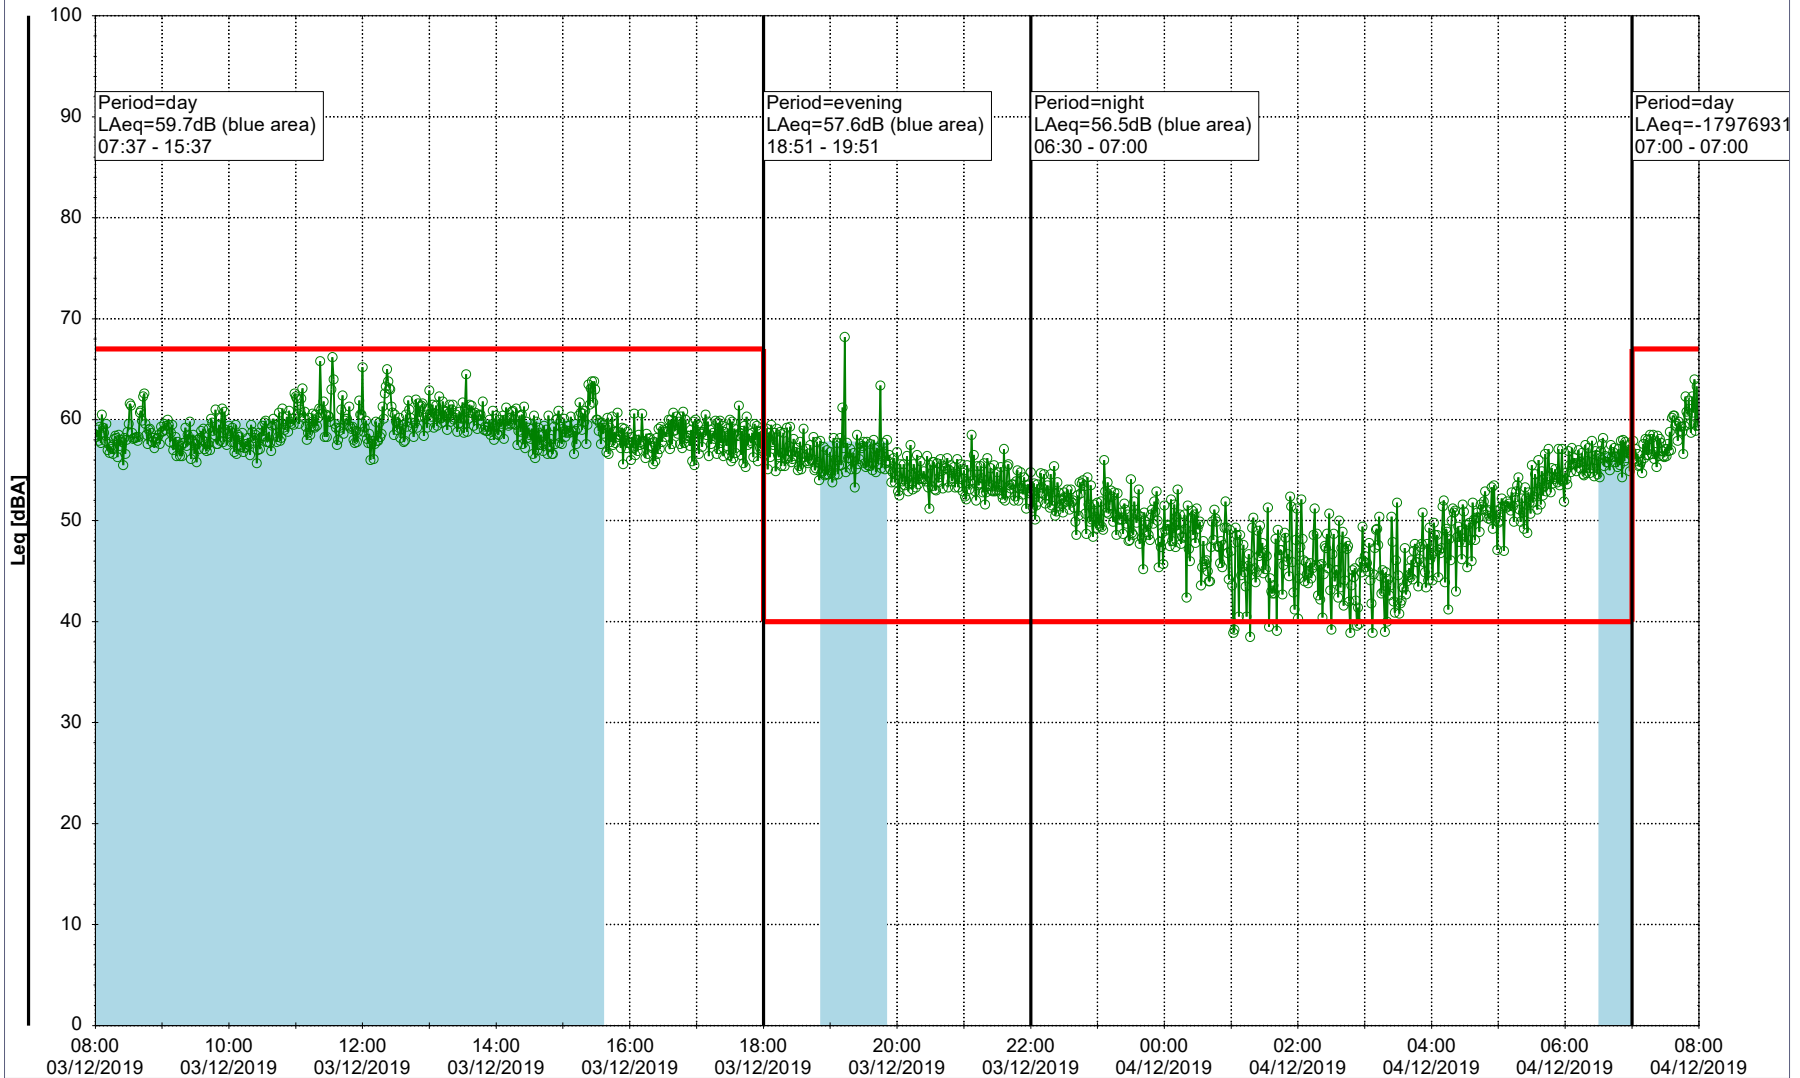

### Noise Time Related Diagram

02/12/2019  
03/12/2019

○○○ SLU\_NS01

**Project:** Kronos Sydhavnen  
**Construction:** Sluseholmen  
**Location:** N-V

Plan View

Remarks

...

### Noise Time Related Diagram

03/12/2019  
04/12/2019

○○○ SLU\_NS01

**Project:** Kronos Sydhavnen  
**Construction:** Sluseholmen  
**Location:** N-V

Plan View

Remarks

...