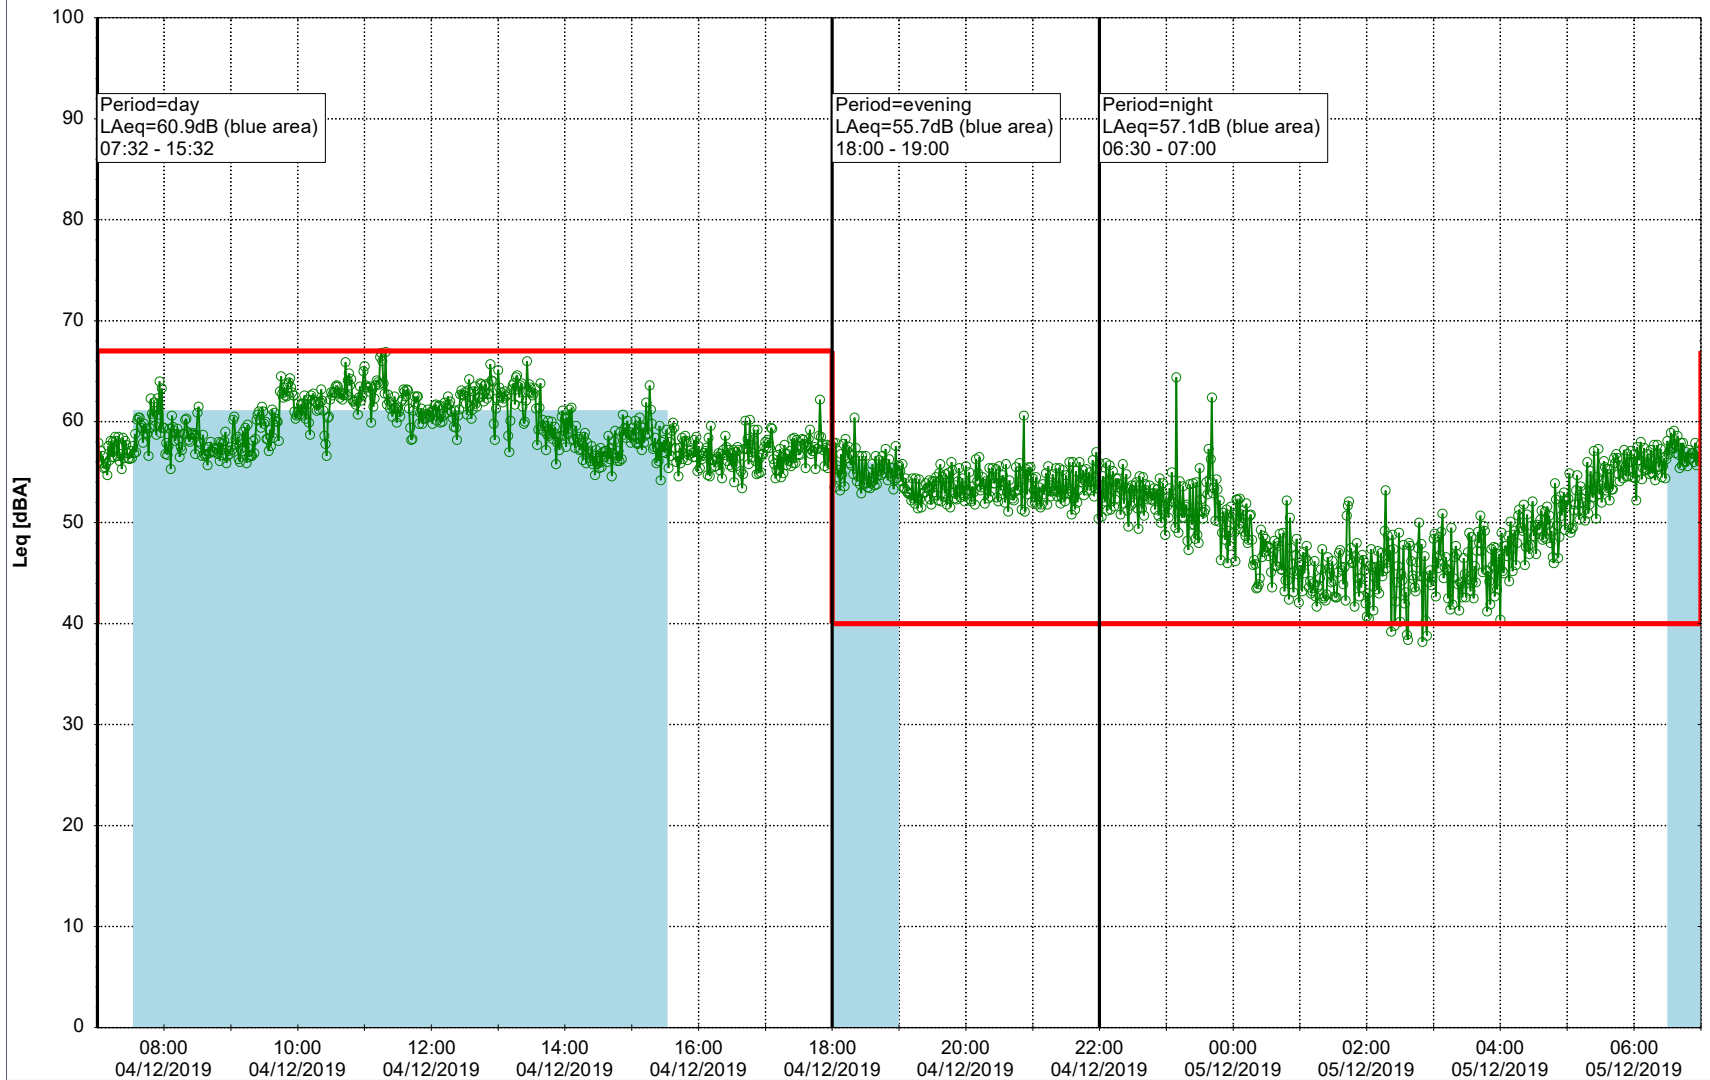

### Noise Time Related Diagram

03/12/2019  
04/12/2019

○○○ SLU\_NS01

**Project:** Kronos Sydhavnen  
**Construction:** Sluseholmen  
**Location:** N-V

Plan View

Remarks

...

### Noise Time Related Diagram

04/12/2019  
05/12/2019

○○○ SLU\_NS01

Project: Kronos Sydhavnen  
Construction: Sluseholmen  
Location: N-V

Plan View

Remarks

...

### Noise Time Related Diagram

06/12/2019  
07/12/2019

SLU\_NS01

Project: Kronos Sydhavnen  
Construction: Sluseholmen  
Location: N-V

Plan View

Remarks

...