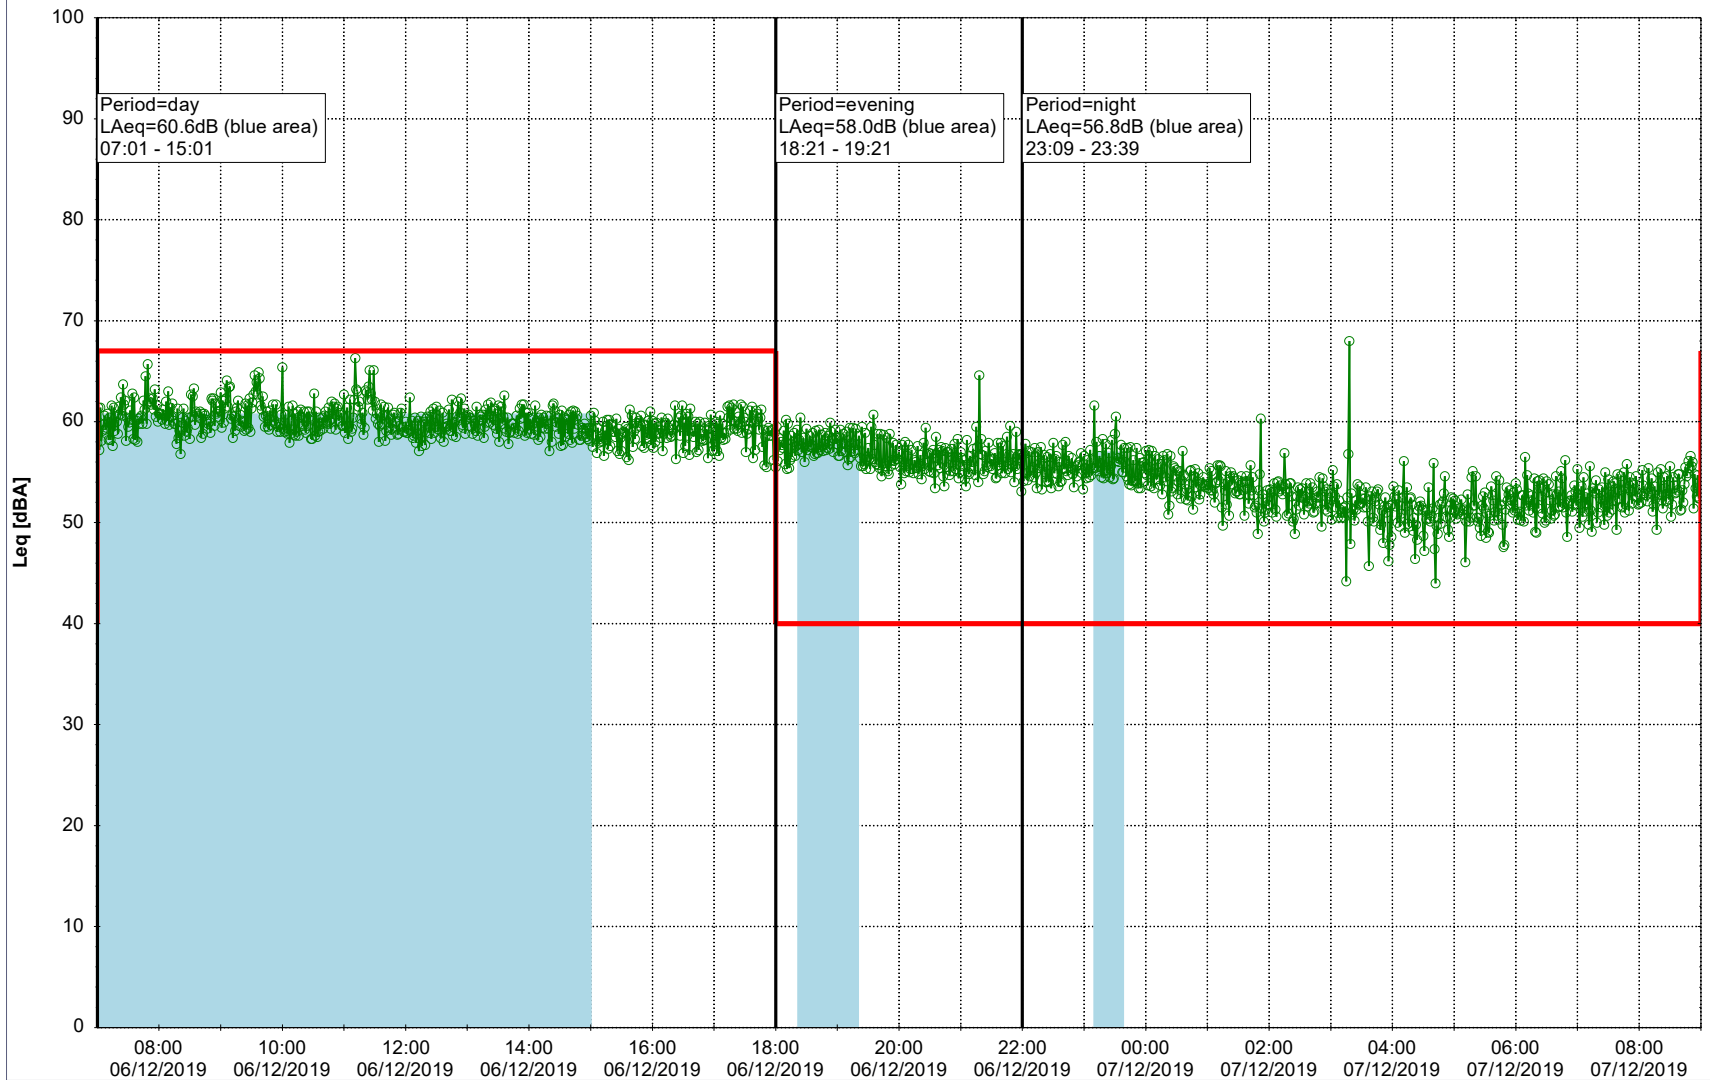

### Noise Time Related Diagram

05/12/2019  
06/12/2019

SLU\_NS01

**Project:** Kronos Sydhavnen  
**Construction:** Sluseholmen  
**Location:** N-V

Plan View

Remarks

...

### Noise Time Related Diagram

06/12/2019  
07/12/2019

SLU\_NS01

Project: Kronos Sydhavnen  
Construction: Sluseholmen  
Location: N-V

Plan View

Remarks

...

### Noise Time Related Diagram

07/12/2019  
08/12/2019

SLU\_NS01

**Project:** Kronos Sydhavnen  
**Construction:** Sluseholmen  
**Location:** N-V

Plan View

Remarks

...