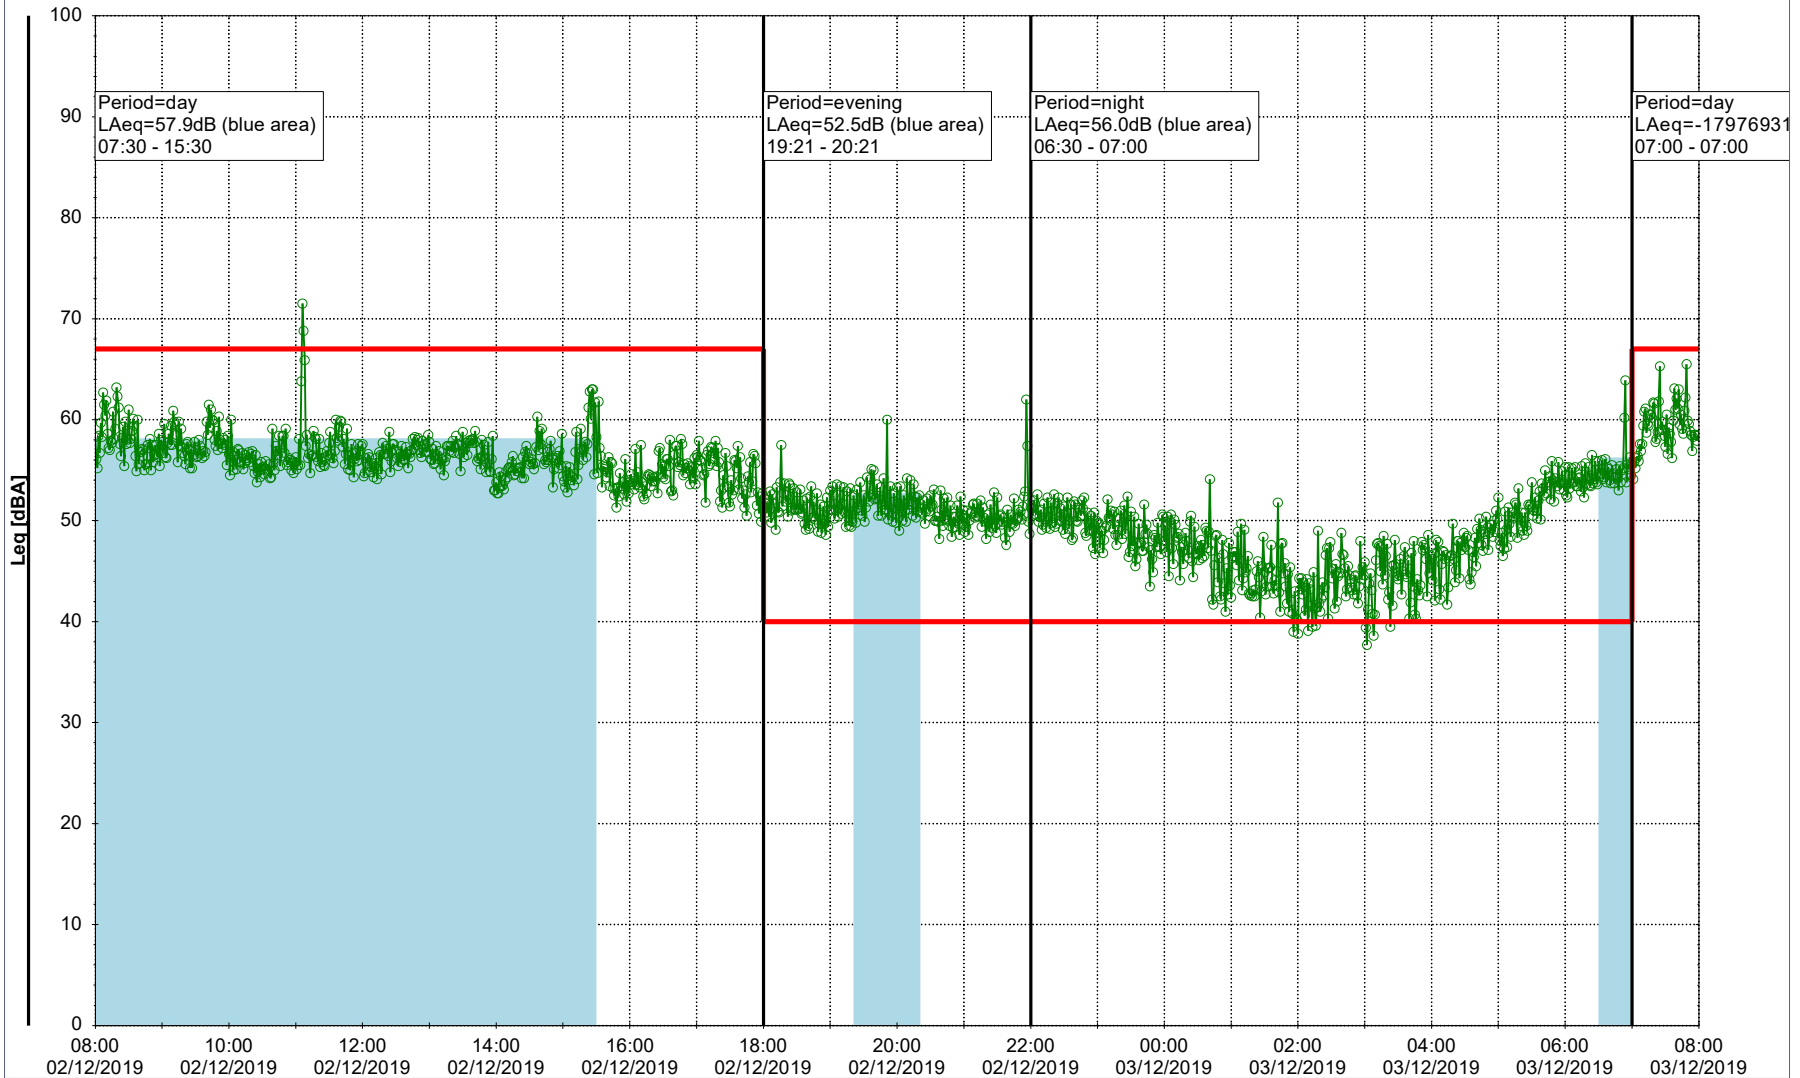

**Project:** Kronos Sydhavnen  
**Construction:** Sluseholmen  
**Location:** N-V

Plan View

Remarks

...

### Noise Time Related Diagram

02/12/2019  
03/12/2019

○○○ SLU\_NS01

**Project:** Kronos Sydhavnen  
**Construction:** Sluseholmen  
**Location:** N-V

Plan View

Remarks

...

### Noise Time Related Diagram

04/12/2019  
05/12/2019

○○○ SLU\_NS01

Project: Kronos Sydhavnen  
Construction: Sluseholmen  
Location: N-V

Plan View

Remarks

...

### Noise Time Related Diagram

06/12/2019  
07/12/2019

SLU\_NS01

Project: Kronos Sydhavnen  
Construction: Sluseholmen  
Location: N-V

Plan View

Remarks

...