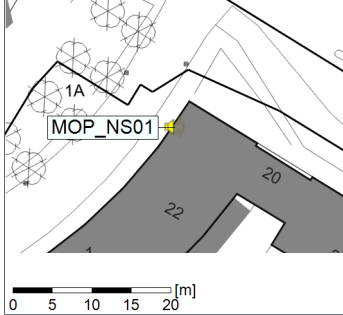

Noise Time Related Diagram

○○○ MOP_NS01

Project: Kronos Sydhavnen
Construction: Mozarts Plads
Location: N-V

27/06/2020
28/06/2020

Plan View

Remarks

...

Noise Time Related Diagram