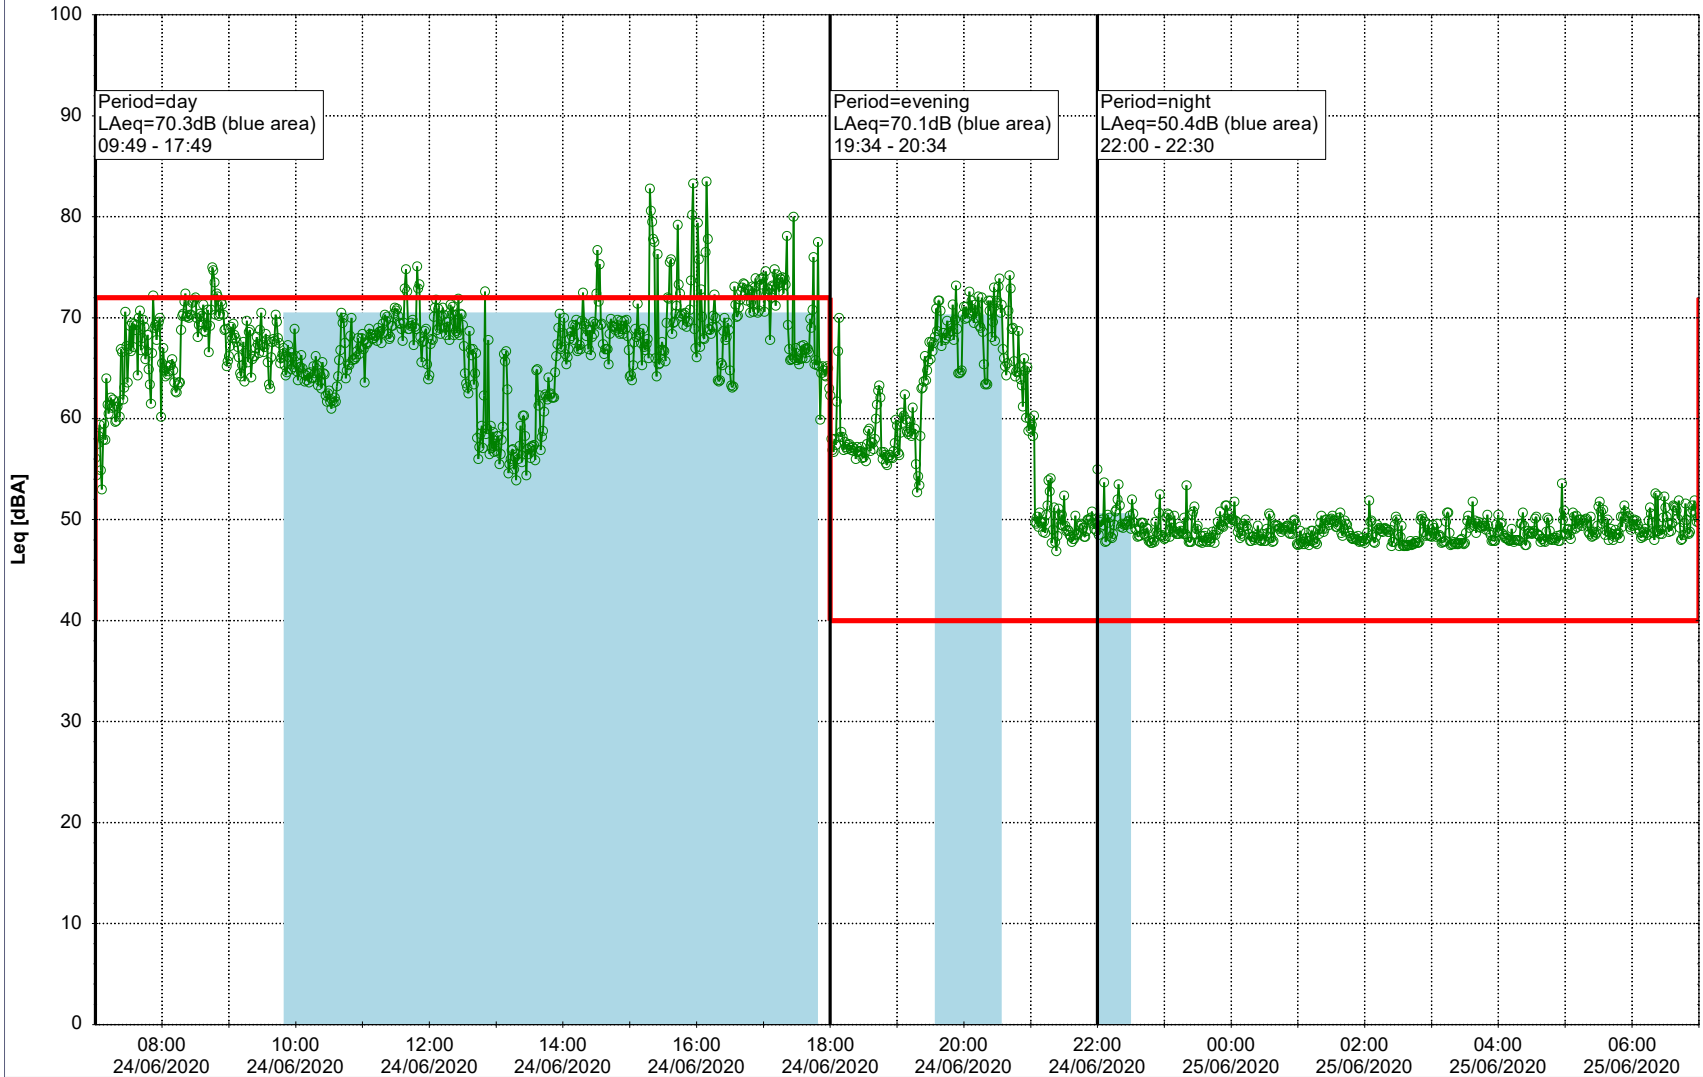

23/06/2020
24/06/2020

Plan View

Remarks

...

Noise Time Related Diagram

○○○○ MOP_NS01

Project: Kronos Sydhavnen
Construction: Mozarts Plads
Location: N-V

24/06/2020
25/06/2020

Noise Time Related Diagram

○○○ MOP_NS01

Remarks

...

Project: Kronos Sydhavnen
Construction: Mozarts Plads
Location: N-V

25/06/2020
26/06/2020

Plan View

Remarks

...

Noise Time Related Diagram

○○○○ MOP_NS01

Project: Kronos Sydhavnen
Construction: Mozarts Plads
Location: N-V

26/06/2020
27/06/2020

Plan View

Remarks

...

Noise Time Related Diagram

○○○ MOP_NS01

Project: Kronos Sydhavnen
Construction: Mozarts Plads
Location: N-V

27/06/2020
28/06/2020

Plan View

Remarks

...

Noise Time Related Diagram