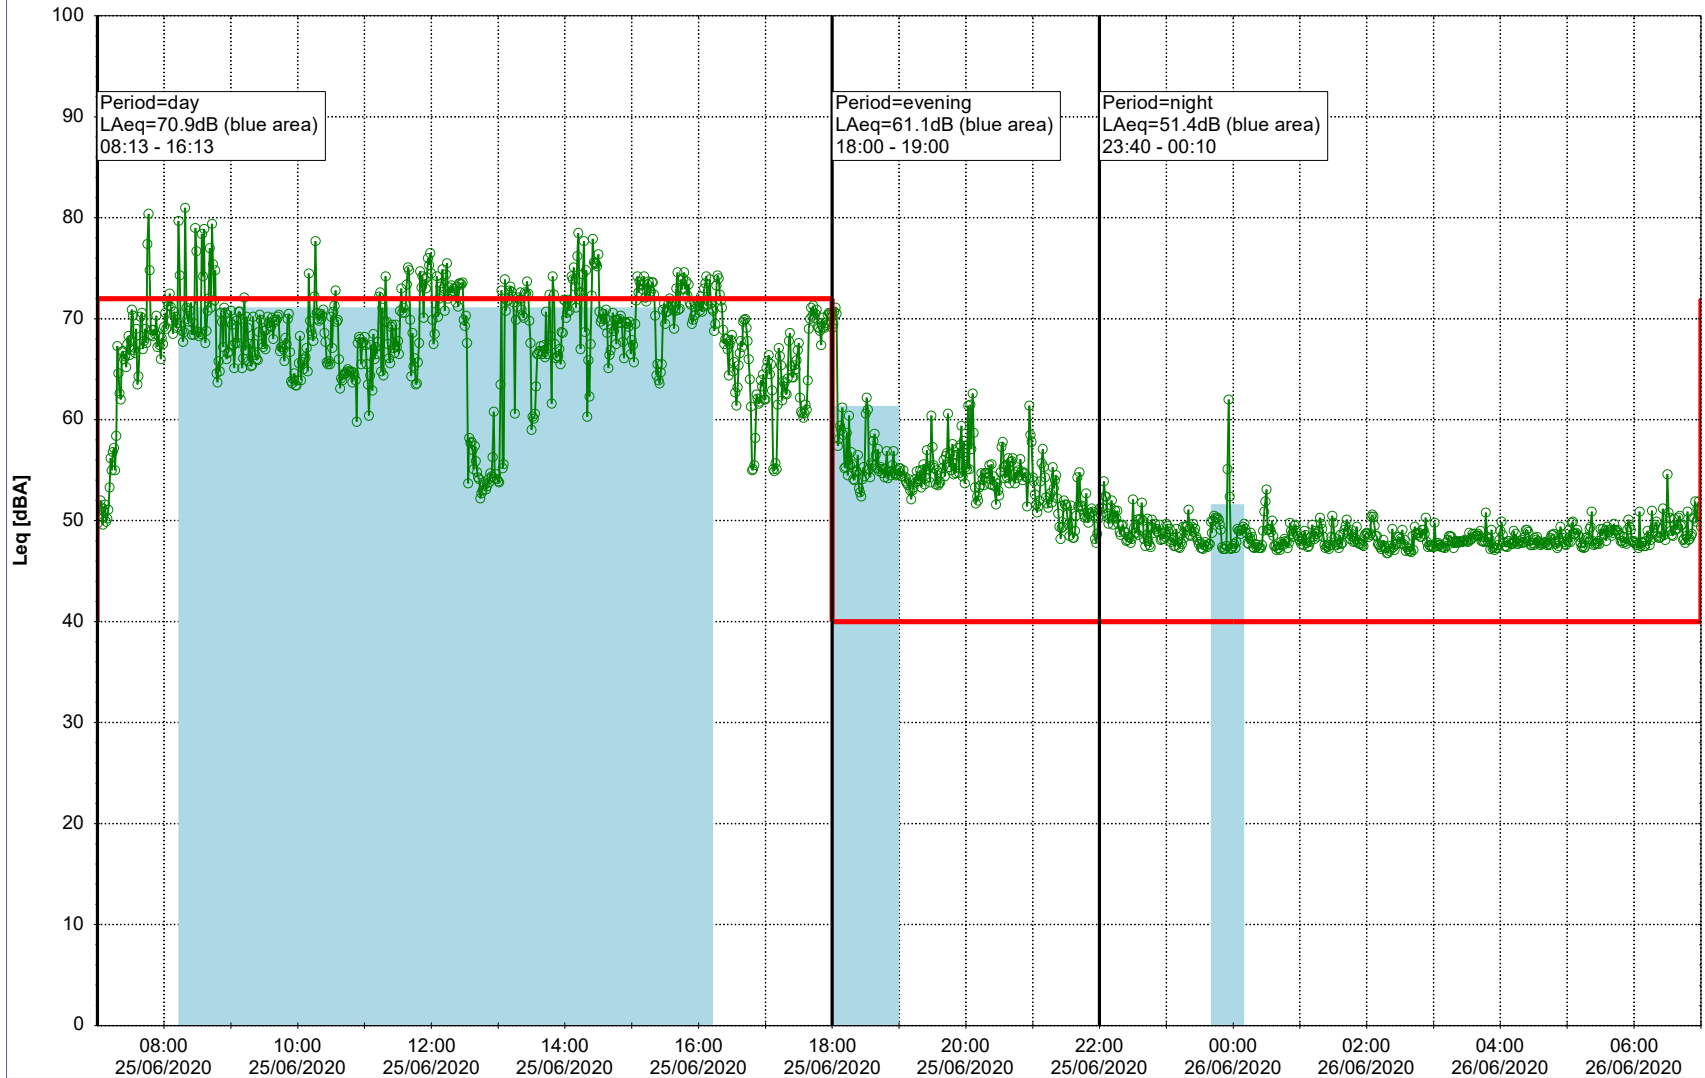

Noise Time Related Diagram

○○○ MOP_NS01

Remarks

...

Project: Kronos Sydhavnen
Construction: Mozarts Plads
Location: N-V

25/06/2020
26/06/2020

Plan View

Remarks

...

Noise Time Related Diagram

○○○○ MOP_NS01

Project: Kronos Sydhavnen
Construction: Mozarts Plads
Location: N-V

26/06/2020
27/06/2020

Plan View

Remarks

...

Noise Time Related Diagram

○○○ MOP_NS01

Project: Kronos Sydhavnen
Construction: Mozarts Plads
Location: N-V

27/06/2020
28/06/2020

Plan View

Remarks

...

Noise Time Related Diagram

○○○○ MOP_NS01

Project: Kronos Sydhavnen
Construction: Mozarts Plads
Location: N-V

28/06/2020
29/06/2020

Plan View

Remarks

...

Noise Time Related Diagram

○○○ MOP_NS01