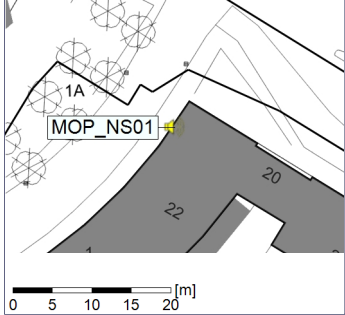

○○○○ MOP_NS01

Project: Kronos Sydhavnen
Construction: Mozarts Plads
Location: N-V

28/06/2020
29/06/2020

Plan View

Remarks

...

Noise Time Related Diagram

○○○ MOP_NS01