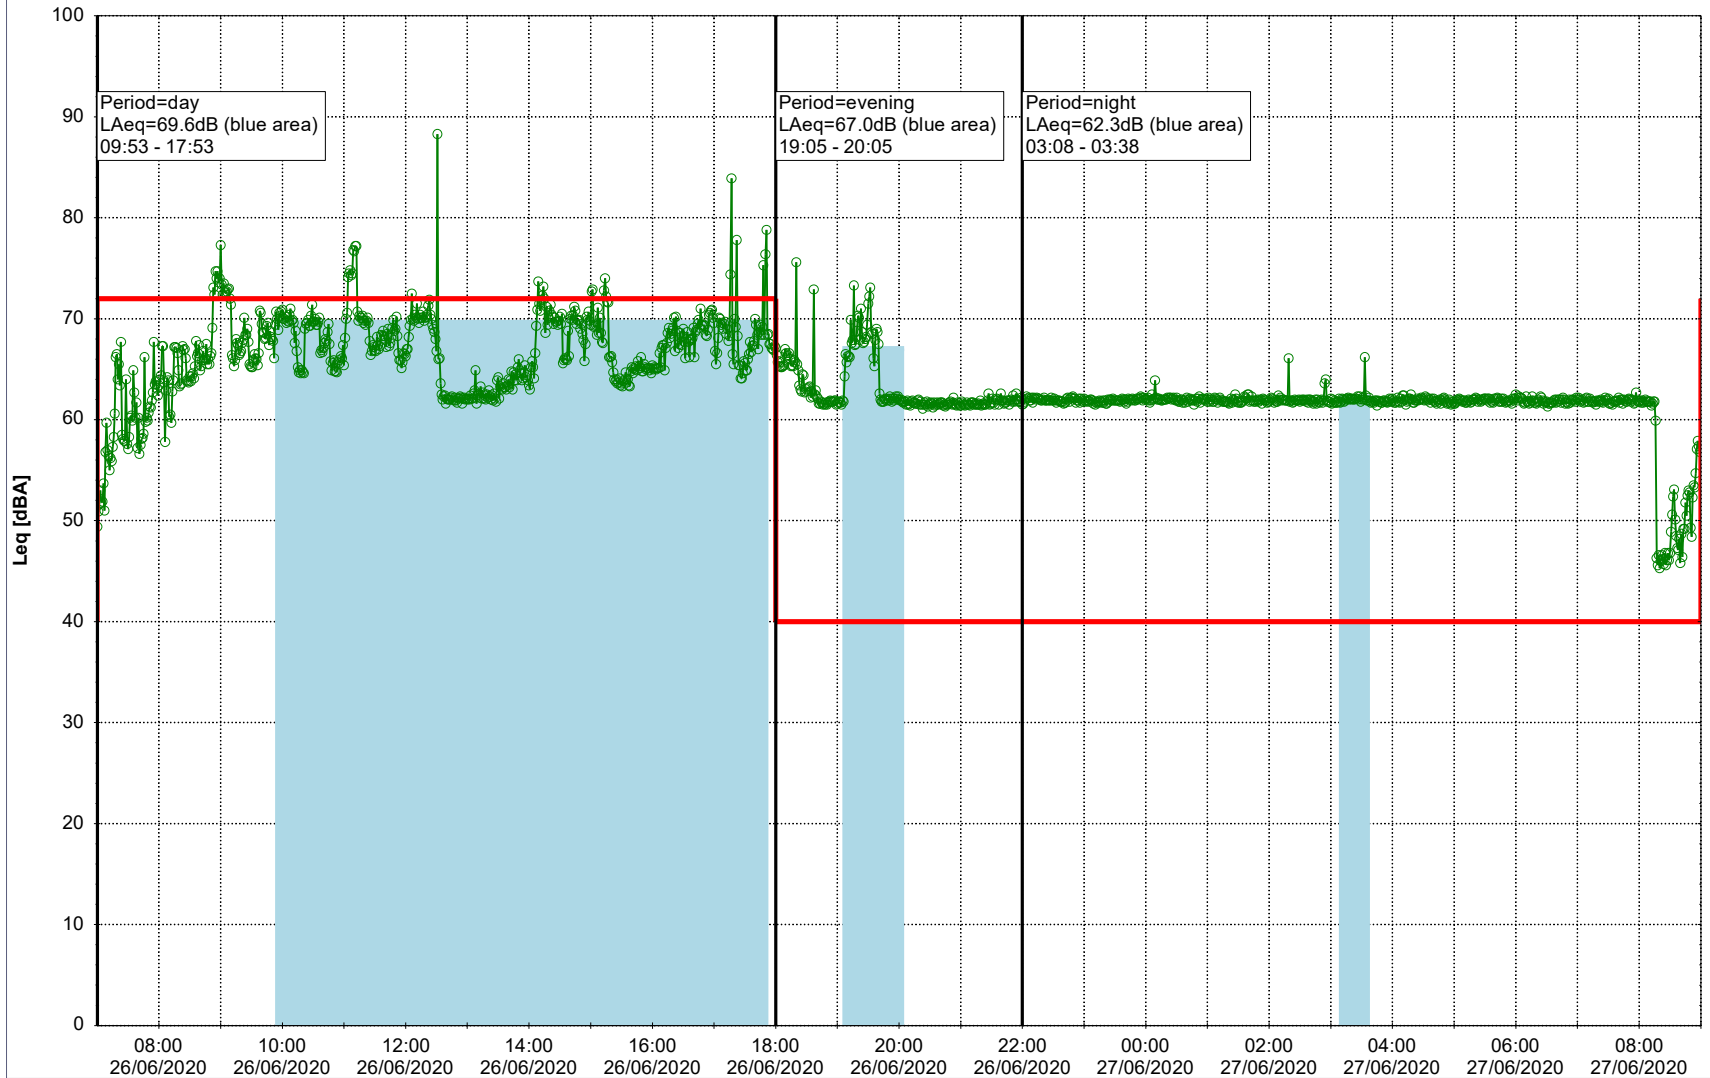

...

Noise Time Related Diagram

○○○○ MOP_NS01

Project: Kronos Sydhavnen
Construction: Mozarts Plads
Location: N-V

26/06/2020
27/06/2020

Plan View

Remarks

...

Noise Time Related Diagram

○○○ MOP_NS01

Project: Kronos Sydhavnen
Construction: Mozarts Plads
Location: N-V

27/06/2020
28/06/2020

Plan View

Remarks

...

Noise Time Related Diagram

○○○○ MOP_NS01

Project: Kronos Sydhavnen
Construction: Mozarts Plads
Location: N-V

28/06/2020
29/06/2020

Plan View

Remarks

...

Noise Time Related Diagram

○○○ MOP_NS01