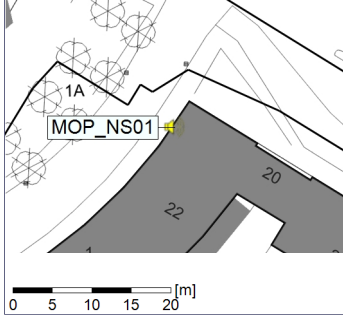

...

Noise Time Related Diagram

○○○○ MOP_NS01

Project: Kronos Sydhavnen
Construction: Mozarts Plads
Location: N-V

26/06/2020
27/06/2020

Plan View

Remarks

...