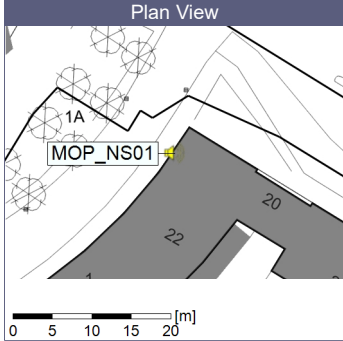

Project: Kronos Sydhavnen
Construction: Mozarts Plads
Location: N-V

24/06/2020
25/06/2020

Noise Time Related Diagram

○○○ MOP_NS01