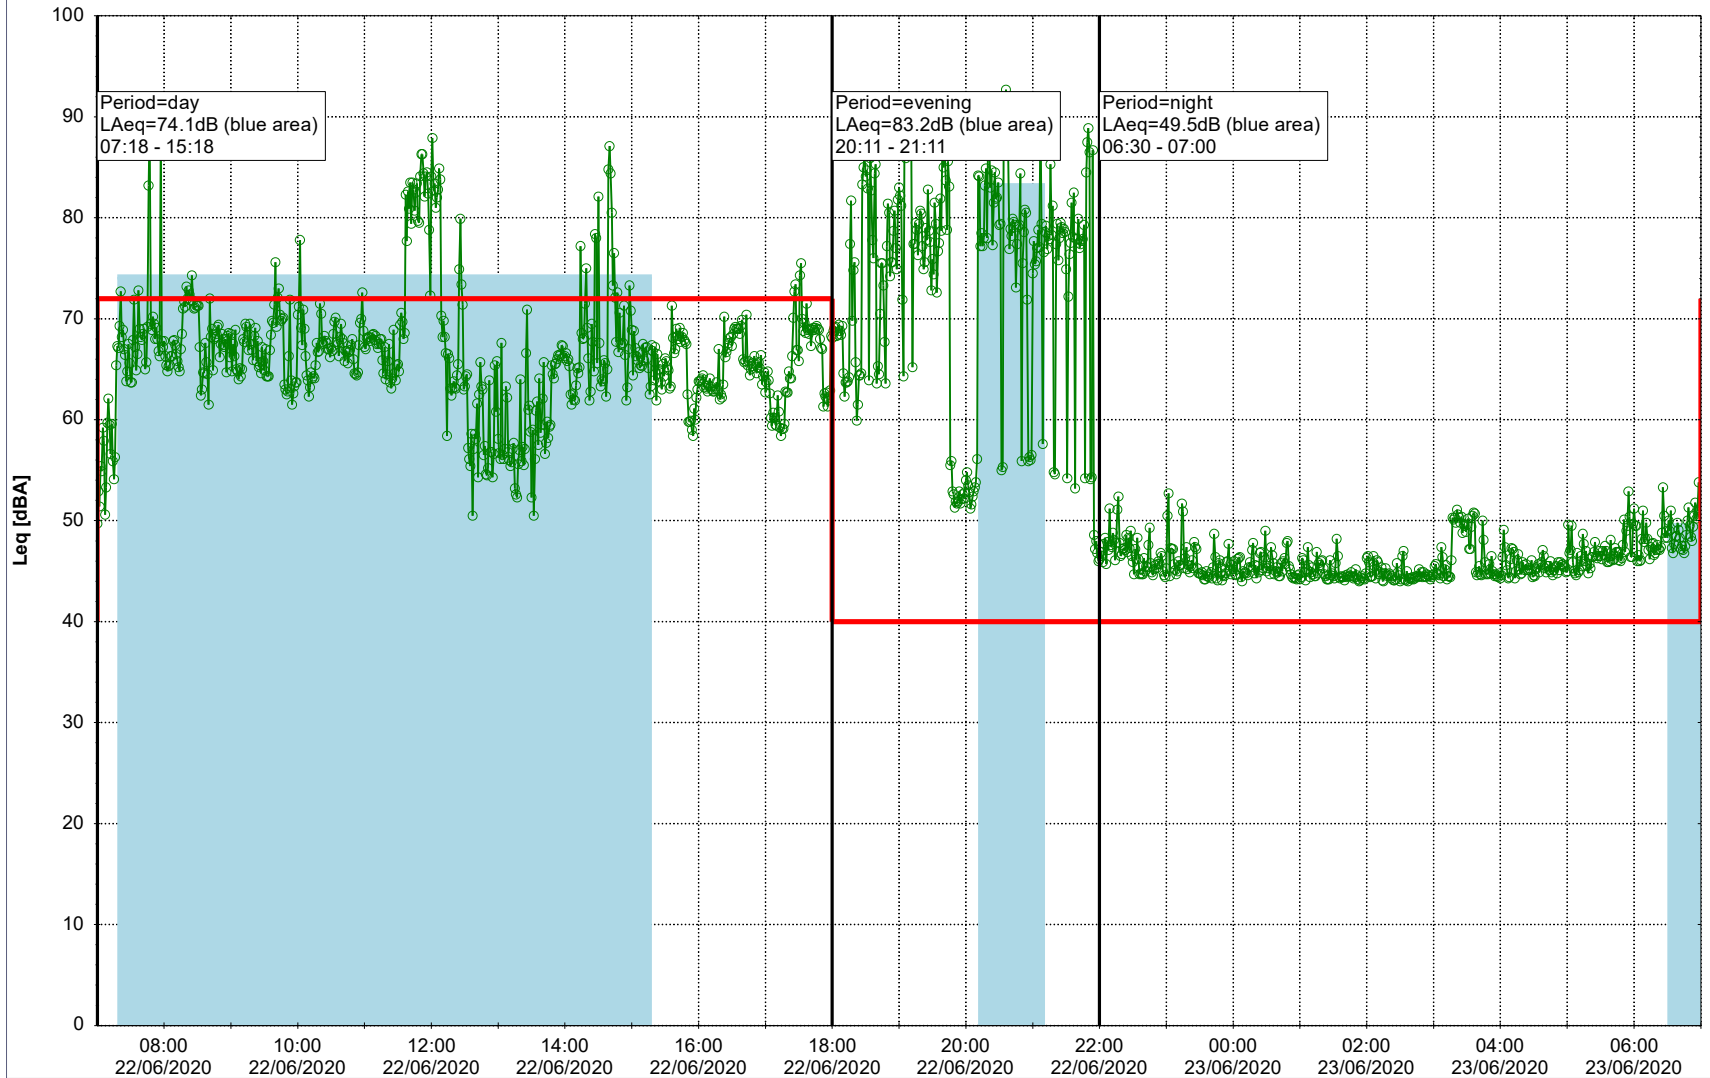

Project: Kronos Sydhavnen
Construction: Mozarts Plads
Location: N-V

Plan View

Remarks

...

Noise Time Related Diagram

22/06/2020
23/06/2020

○○○○ MOP_NS01

Project: Kronos Sydhavnen
Construction: Mozarts Plads
Location: N-V

23/06/2020
24/06/2020

Plan View

Remarks

...

Noise Time Related Diagram

○○○○ MOP_NS01

Project: Kronos Sydhavnen
Construction: Mozarts Plads
Location: N-V

24/06/2020
25/06/2020

Noise Time Related Diagram

○○○ MOP_NS01

Remarks

...

Project: Kronos Sydhavnen
Construction: Mozarts Plads
Location: N-V

25/06/2020
26/06/2020

Plan View

Remarks

Noise Time Related Diagram

○○○ MOP_NS01

Project: Kronos Sydhavnen
Construction: Mozarts Plads
Location: N-V

27/06/2020
28/06/2020

Plan View

Remarks

...

Noise Time Related Diagram