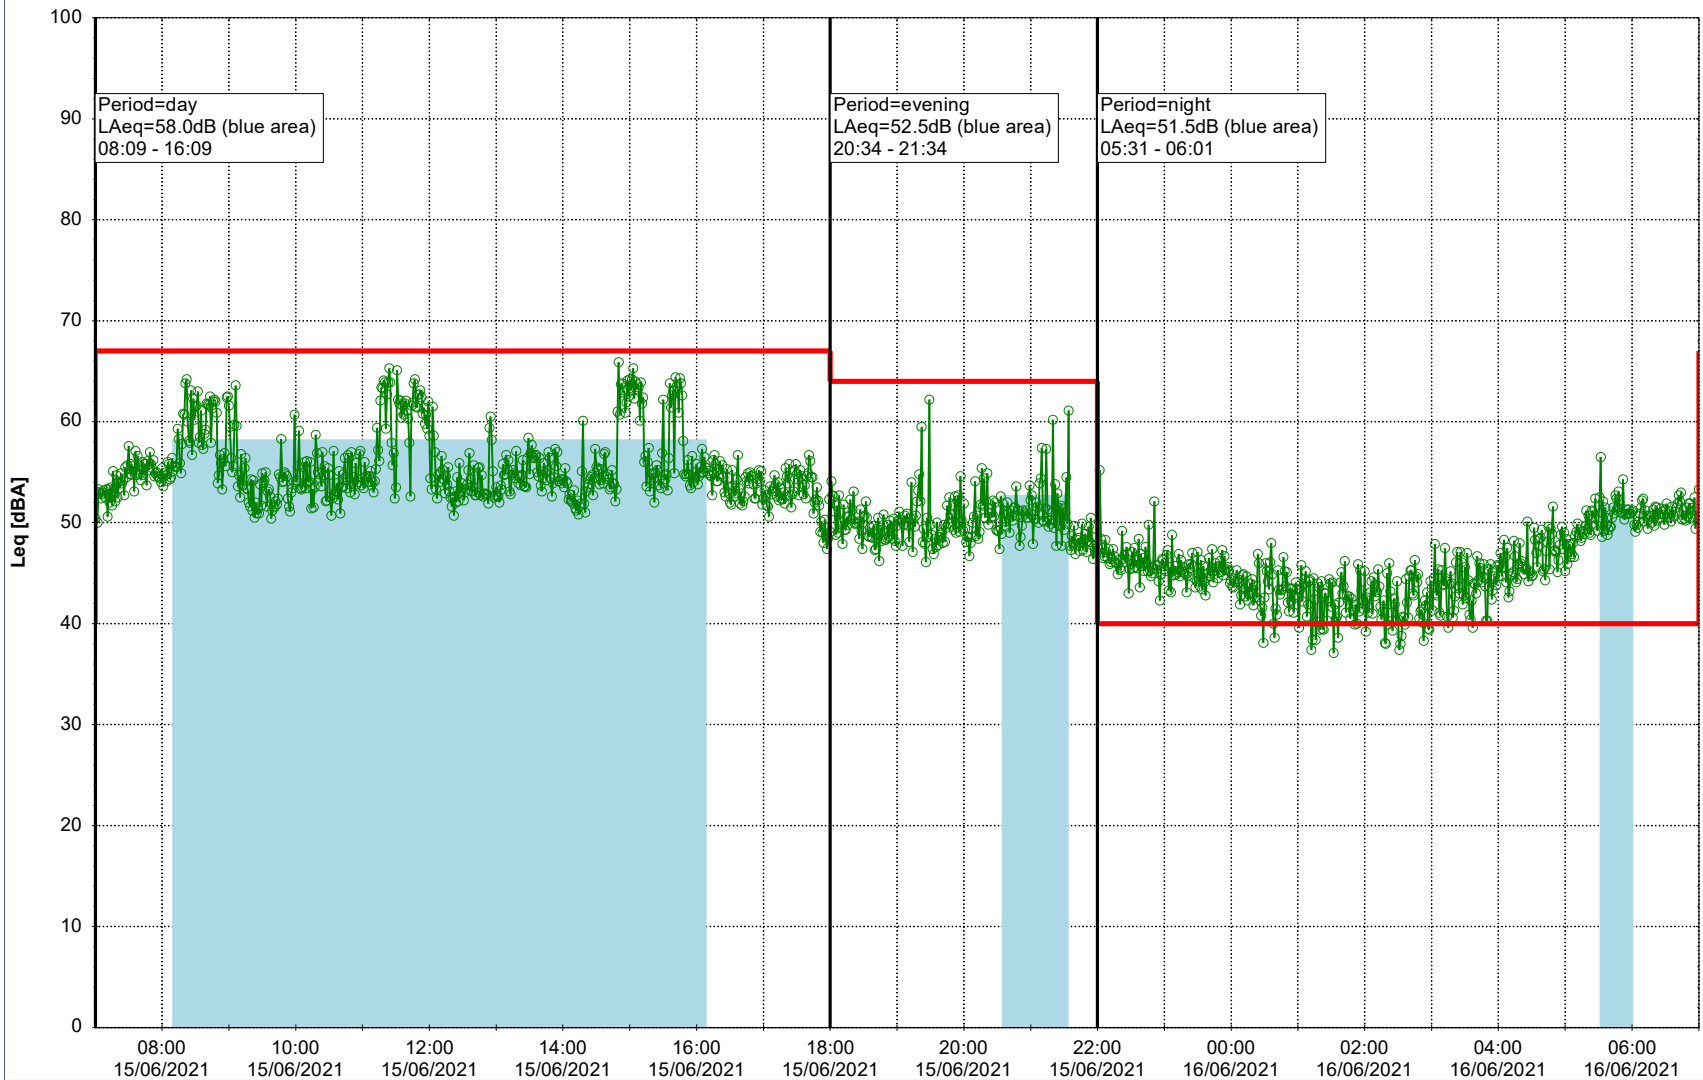

Plan View

0 5 10 15 20 [m]

Remarks

...

Noise Time Related Diagram

15/06/2021
16/06/2021

○○○○ SLU_NS01

Project: Kronos Sydhavnen
Construction: Sluseholmen
Location: N-V

Plan View

0 5 10 15 20 [m]

Remarks

...

Noise Time Related Diagram

16/06/2021
17/06/2021

○○○○ SLU_NS01

Project: Kronos Sydhavnen
Construction: Sluseholmen
Location: N-V

Plan View

Remarks

- Tegholmen

Noise Time Related Diagram

17/06/2021
18/06/2021

○○○ SLU_NS01

Project: Kronos Sydhavnen
Construction: Sluseholmen
Location: N-V

Plan View

...

Noise Time Related Diagram

19/06/2021
20/06/2021

○○○○ SLU_NS01

Project: Kronos Sydhavnen
Construction: Sluseholmen
Location: N-V

Plan View

Remarks

...