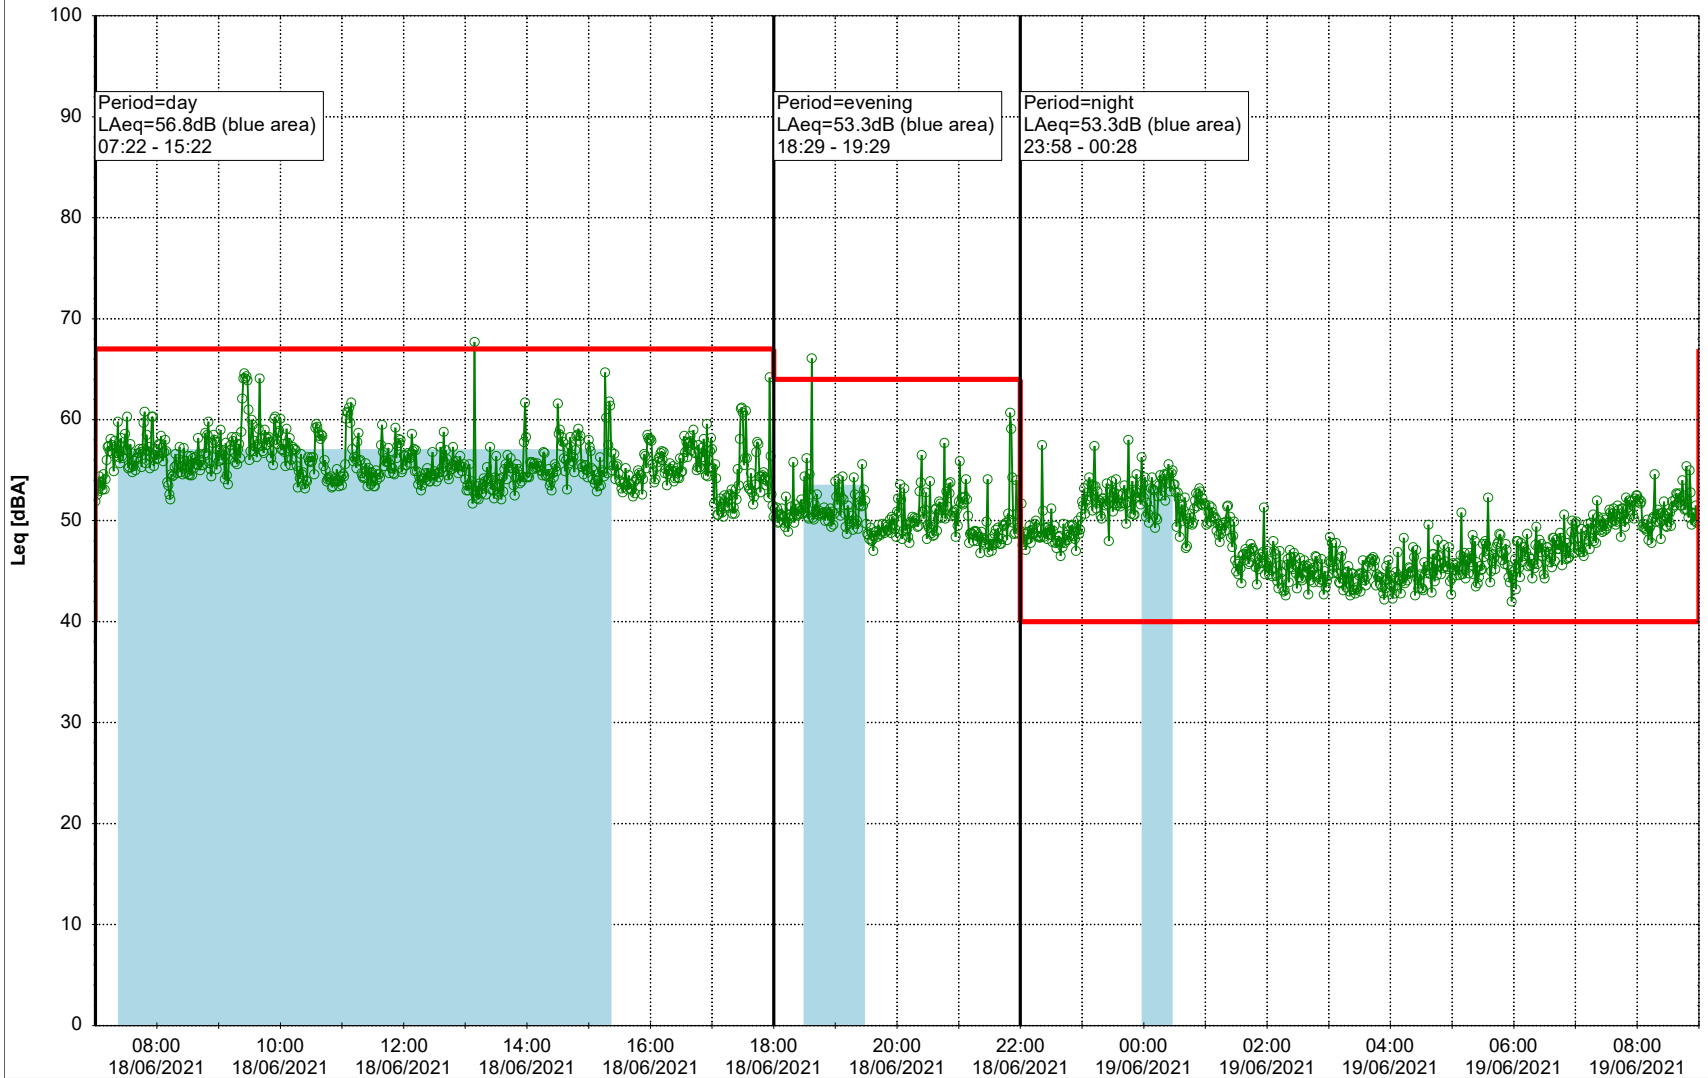

Plan View

Remarks

- Tegholmen

Noise Time Related Diagram

17/06/2021
18/06/2021

○○○ SLU_NS01

Project: Kronos Sydhavnen
Construction: Sluseholmen
Location: N-V

Plan View

Remarks

...

Noise Time Related Diagram

18/06/2021
19/06/2021

SLU_NS01

Project: Kronos Sydhavnen
Construction: Sluseholmen
Location: N-V

Plan View

Remarks

...

Noise Time Related Diagram

19/06/2021
20/06/2021

○○○○ SLU_NS01

Project: Kronos Sydhavnen
Construction: Sluseholmen
Location: N-V

Plan View

Remarks

...