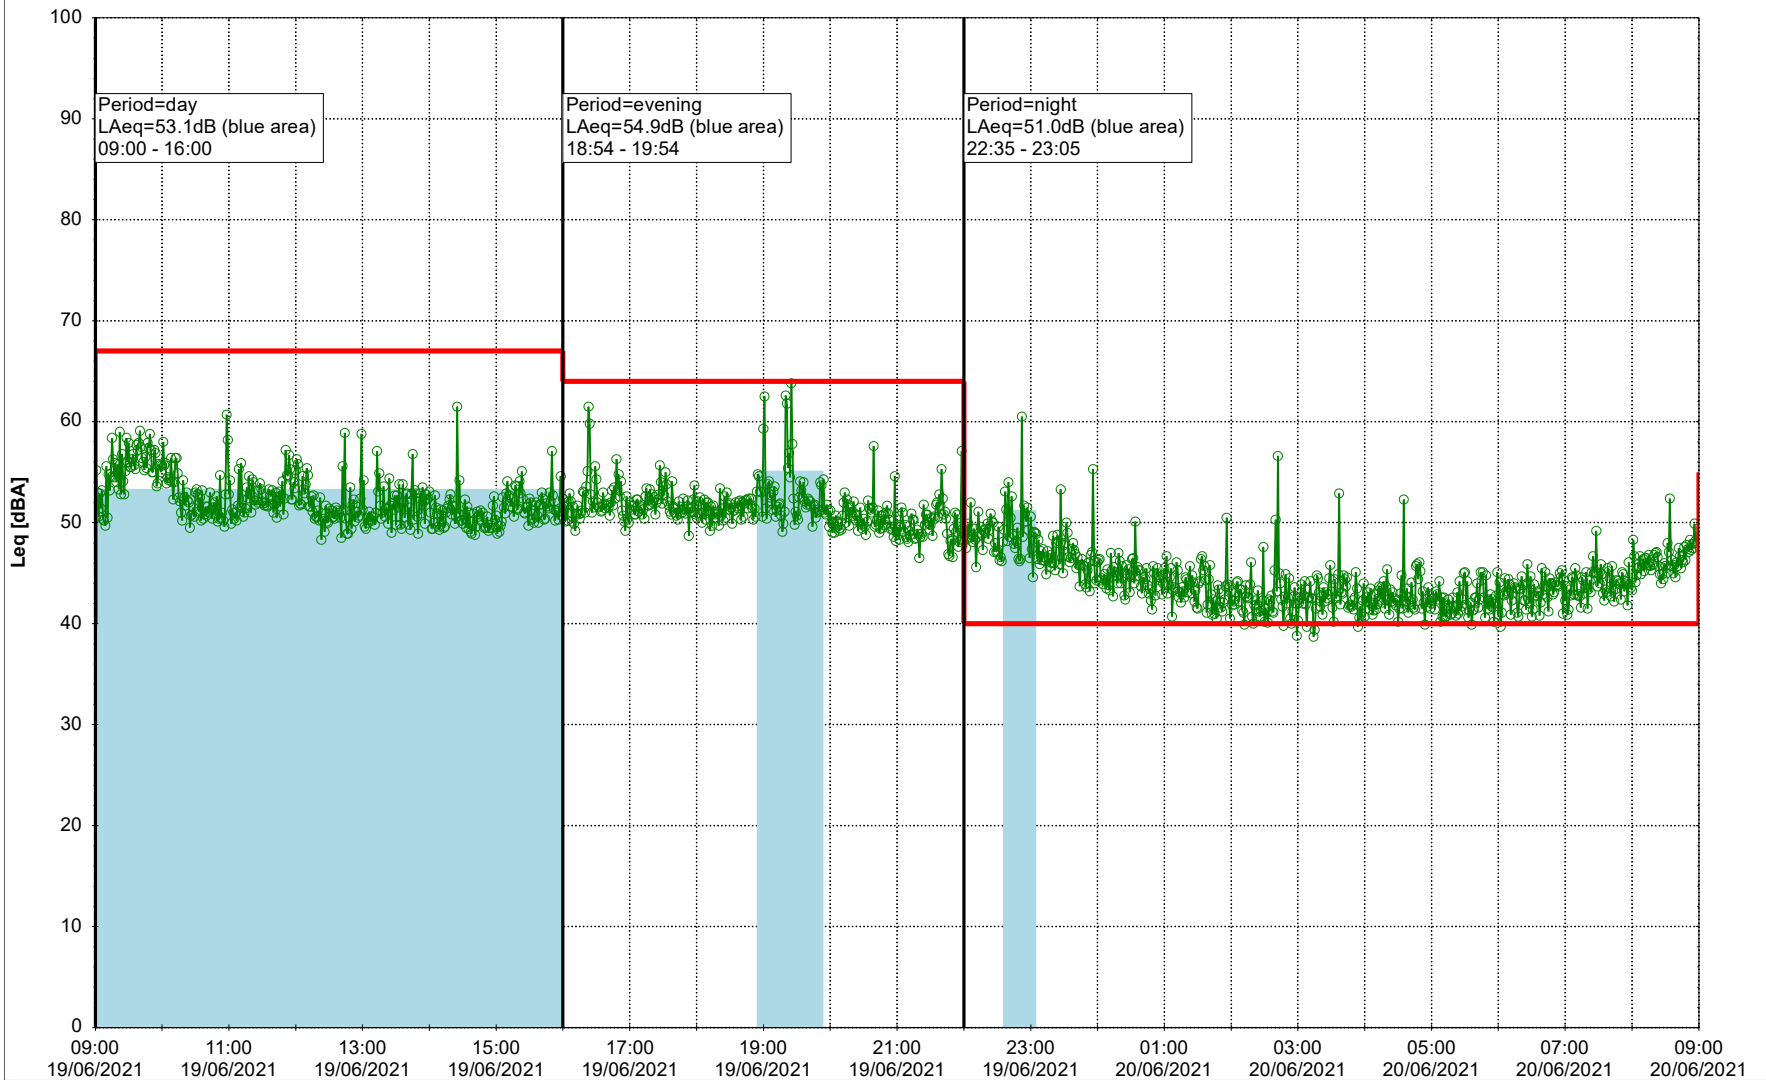

Remarks

...

Noise Time Related Diagram

18/06/2021
19/06/2021

SLU_NS01

Project: Kronos Sydhavnen
Construction: Sluseholmen
Location: N-V

Plan View

Remarks

...

Noise Time Related Diagram

19/06/2021
20/06/2021

○○○○ SLU_NS01

Project: Kronos Sydhavnen
Construction: Sluseholmen
Location: N-V

Plan View

Remarks

...