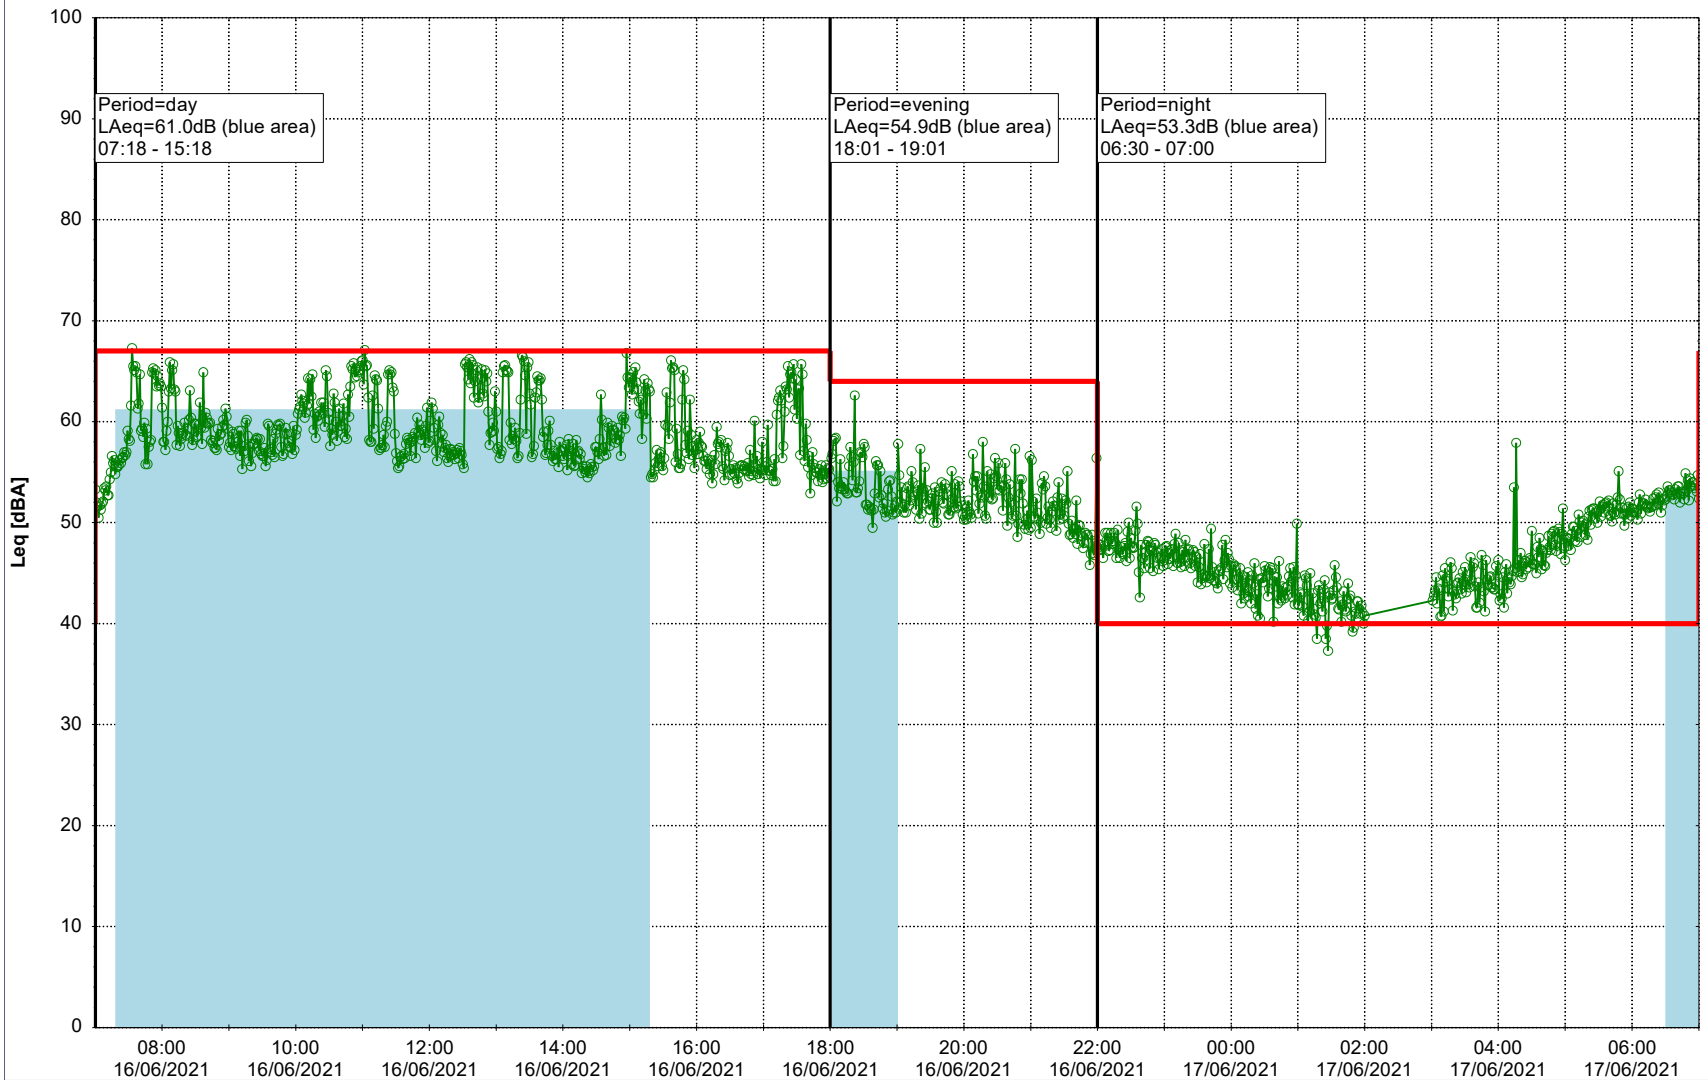

Plan View

0 5 10 15 20 [m]

Remarks

...

Noise Time Related Diagram

16/06/2021
17/06/2021

○○○○ SLU_NS01

Project: Kronos Sydhavnen
Construction: Sluseholmen
Location: N-V

Plan View

Remarks

- Tegholmen

Noise Time Related Diagram

17/06/2021
18/06/2021

○○○ SLU_NS01

Project: Kronos Sydhavnen
Construction: Sluseholmen
Location: N-V

Plan View

Remarks

...

Noise Time Related Diagram

18/06/2021
19/06/2021

SLU_NS01

Project: Kronos Sydhavnen
Construction: Sluseholmen
Location: N-V

Plan View

Remarks

...

Noise Time Related Diagram

19/06/2021
20/06/2021

○○○○ SLU_NS01

Project: Kronos Sydhavnen
Construction: Sluseholmen
Location: N-V

Plan View

Remarks

...