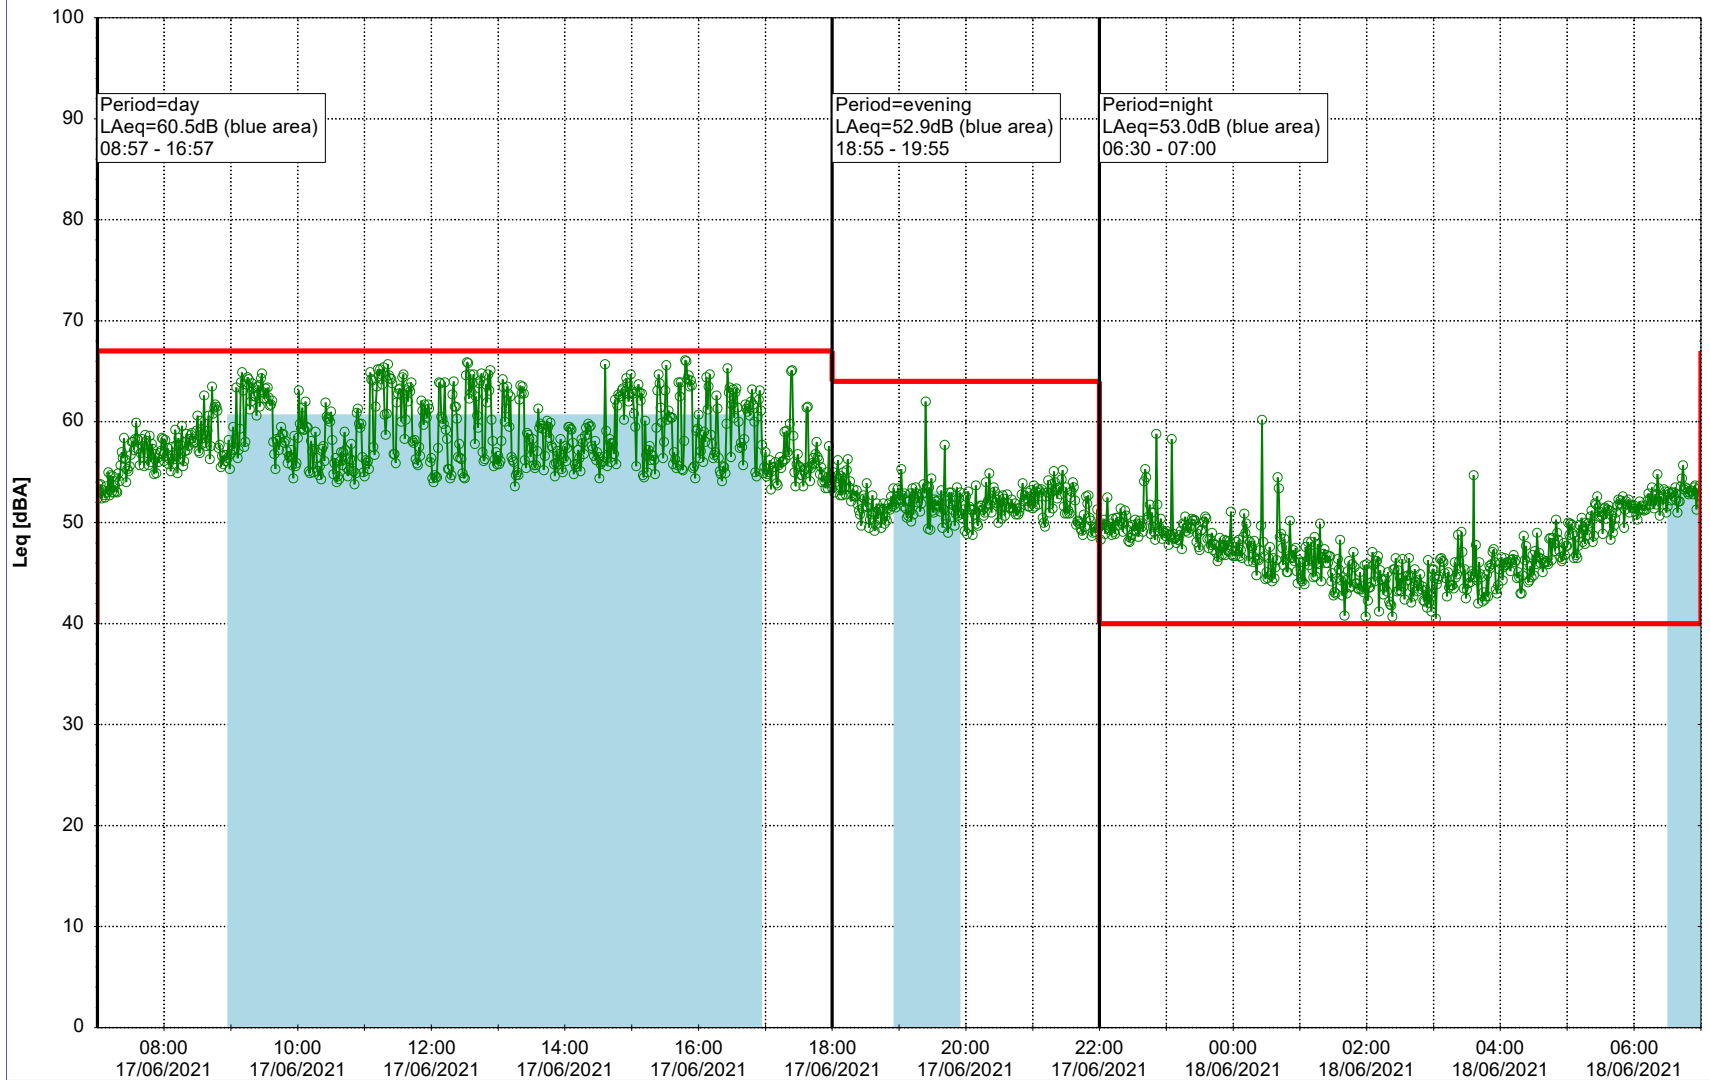

Plan View

Remarks

- Tegholmen

Noise Time Related Diagram

17/06/2021
18/06/2021

○○○ SLU_NS01

Project: Kronos Sydhavnen
Construction: Sluseholmen
Location: N-V

Plan View

Remarks

...

Noise Time Related Diagram

18/06/2021
19/06/2021

SLU_NS01

Project: Kronos Sydhavnen
Construction: Sluseholmen
Location: N-V

Plan View

Remarks

...

Noise Time Related Diagram

19/06/2021
20/06/2021

○○○○ SLU_NS01

Project: Kronos Sydhavnen
Construction: Sluseholmen
Location: N-V

Plan View

Remarks

...