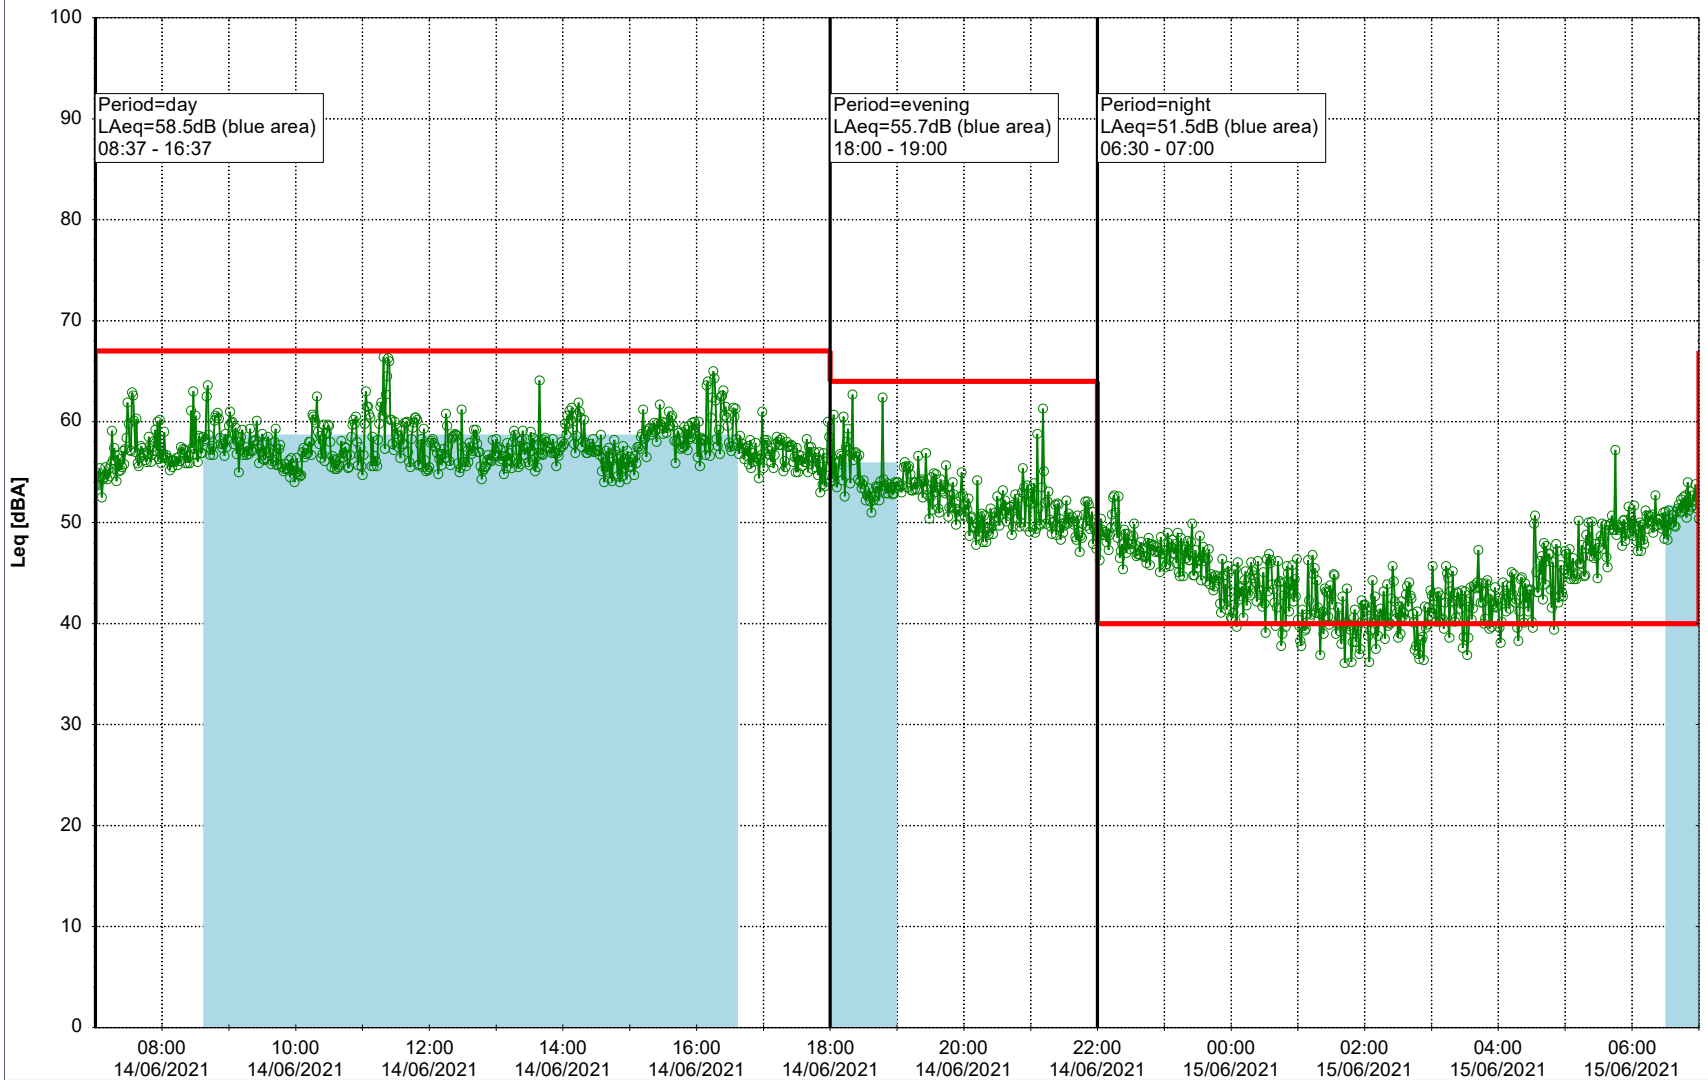

Project: Kronos Sydhavnen
Construction: Sluseholmen
Location: N-V

Plan View

Remarks

...

Noise Time Related Diagram

14/06/2021
15/06/2021

○○○○ SLU_NS01

Project: Kronos Sydhavnen
Construction: Sluseholmen
Location: N-V

Plan View

0 5 10 15 20 [m]

Remarks

...

Noise Time Related Diagram

15/06/2021
16/06/2021

○○○○ SLU_NS01

Project: Kronos Sydhavnen
Construction: Sluseholmen
Location: N-V

Plan View

0 5 10 15 20 [m]

Remarks

...

Noise Time Related Diagram

16/06/2021
17/06/2021

○○○○ SLU_NS01

Project: Kronos Sydhavnen
Construction: Sluseholmen
Location: N-V

...

Noise Time Related Diagram

19/06/2021
20/06/2021

○○○○ SLU_NS01

Project: Kronos Sydhavnen
Construction: Sluseholmen
Location: N-V

Plan View

Remarks

...