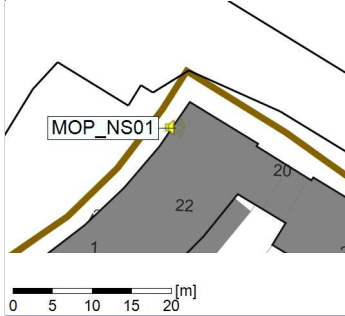

22/01/2022
23/01/2022

○○○○ MOP_NS01

Project: Kronos Sydhavnen
Construction: Mozarts Plads
Location: N-V

Plan View

Remarks

...

Noise Time Related Diagram

23/01/2022
24/01/2022