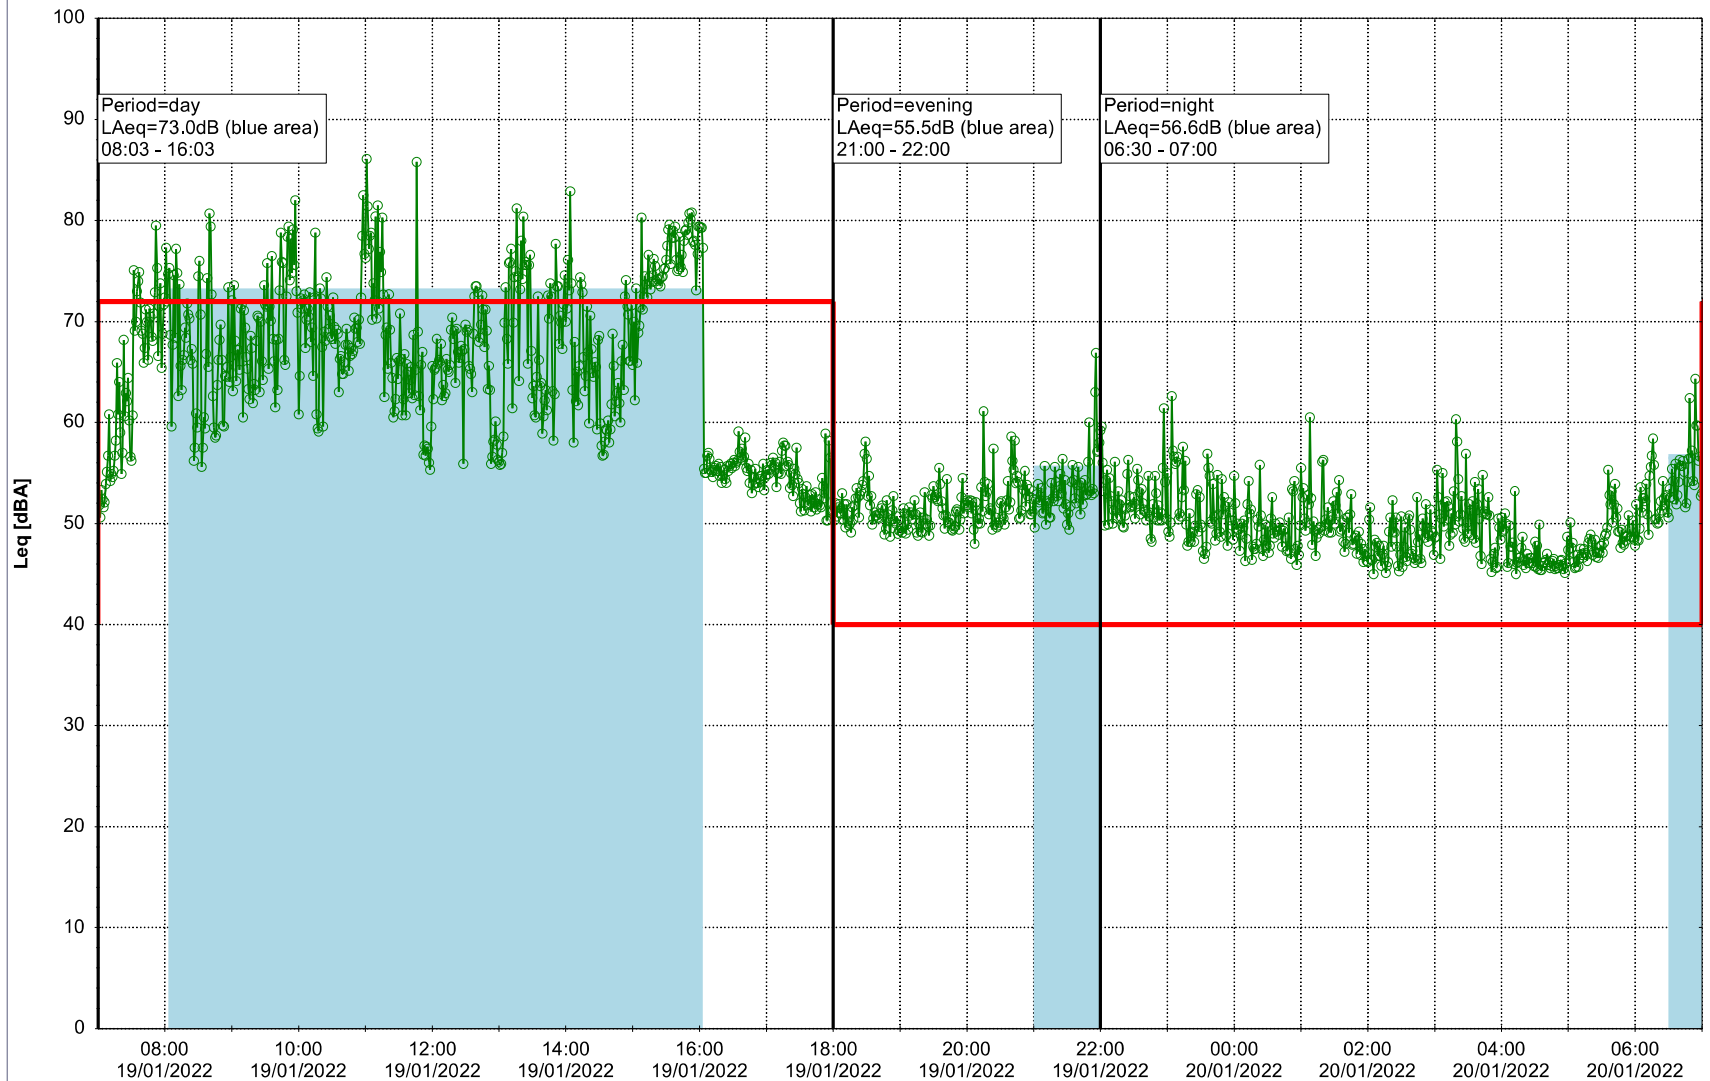

Plan View

Remarks

...

Noise Time Related Diagram

18/01/2022
19/01/2022

○○○○ MOP_NS01

Project: Kronos Sydhavnen
Construction: Mozarts Plads
Location: N-V

Plan View

Remarks

...

Noise Time Related Diagram

19/01/2022
20/01/2022

○○○○ MOP_NS01

Project: Kronos Sydhavnen
Construction: Mozarts Plads
Location: N-V

Plan View

Remarks