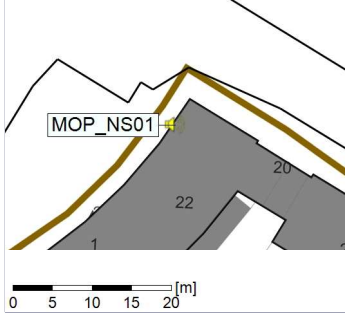

Noise Time Related Diagram

21/01/2022
22/01/2022

○○○○ MOP_NS01

Project: Kronos Sydhavnen
Construction: Mozarts Plads
Location: N-V

Plan View

Remarks

...

Noise Time Related Diagram