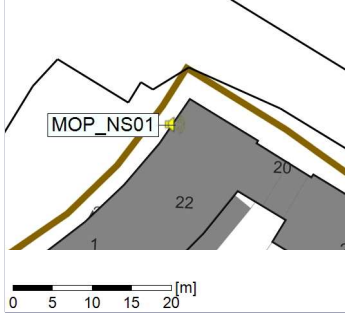

Project: Kronos Sydhavnen
Construction: Mozarts Plads
Location: N-V

Plan View

Remarks

...

Noise Time Related Diagram

17/01/2022
18/01/2022

○○○○ MOP_NS01

Project: Kronos Sydhavnen
Construction: Mozarts Plads
Location: N-V