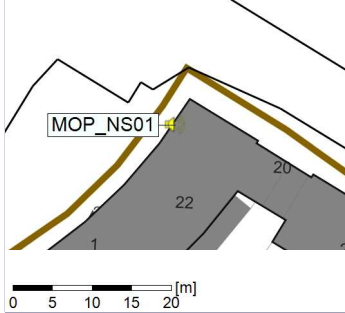

Plan View

Remarks

...

Noise Time Related Diagram

18/01/2022
19/01/2022

○○○○ MOP_NS01

Project: Kronos Sydhavnen
Construction: Mozarts Plads
Location: N-V

Plan View