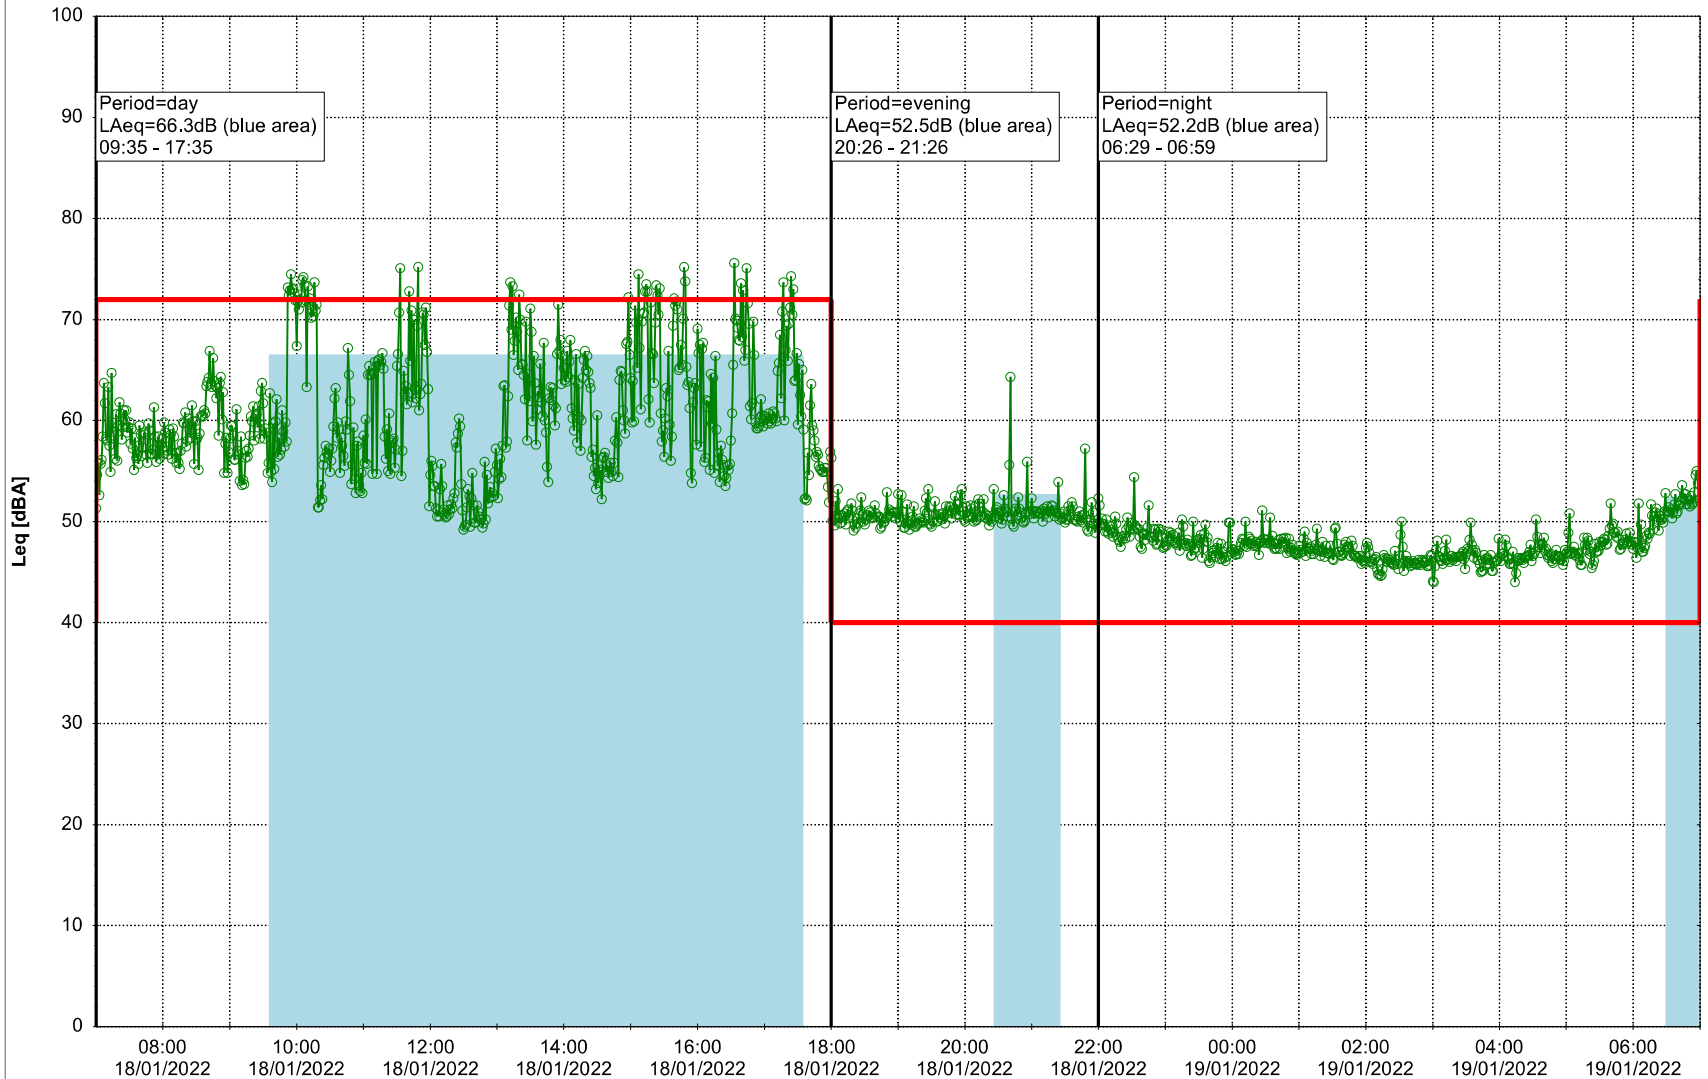

Plan View

Remarks

...

Noise Time Related Diagram

18/01/2022
19/01/2022

○○○○ MOP_NS01

Project: Kronos Sydhavnen
Construction: Mozarts Plads
Location: N-V

Plan View

Remarks

...

Noise Time Related Diagram

19/01/2022
20/01/2022

○○○○ MOP_NS01

Project: Kronos Sydhavnen
Construction: Mozarts Plads
Location: N-V

Plan View

Remarks