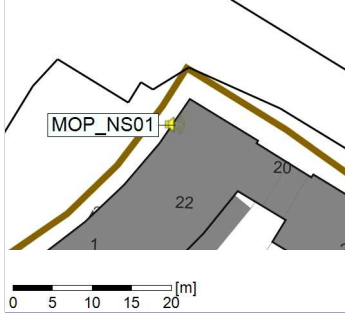

Remarks

...

Noise Time Related Diagram

19/01/2022
20/01/2022

○○○○ MOP_NS01

Project: Kronos Sydhavnen
Construction: Mozarts Plads
Location: N-V

Plan View

Remarks