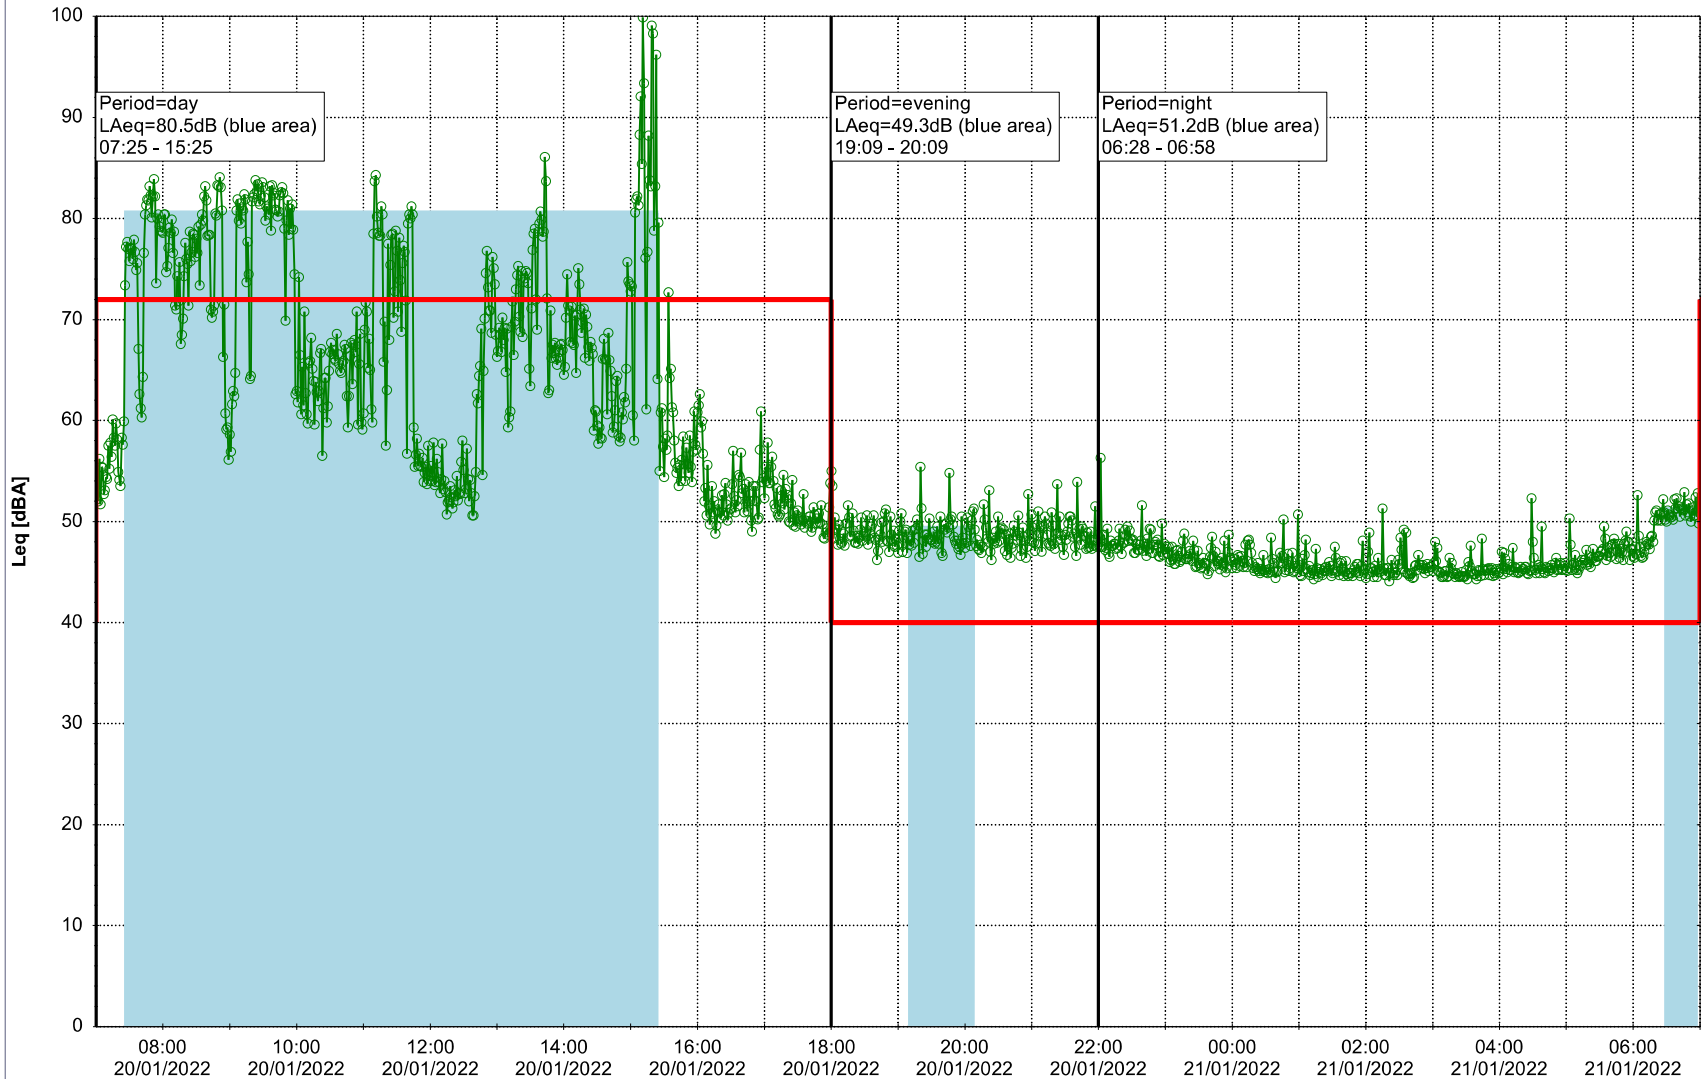

Remarks

...

Noise Time Related Diagram

19/01/2022
20/01/2022

○○○○ MOP_NS01

Project: Kronos Sydhavnen
Construction: Mozarts Plads
Location: N-V

Plan View

Remarks

...

Noise Time Related Diagram

20/01/2022
21/01/2022

○○○○ MOP_NS01

Project: Kronos Sydhavnen
Construction: Mozarts Plads
Location: N-V

Plan View

Remarks

...

Noise Time Related Diagram

21/01/2022
22/01/2022

○○○○ MOP_NS01

Project: Kronos Sydhavnen
Construction: Mozarts Plads
Location: N-V

Plan View

Remarks

...

Noise Time Related Diagram