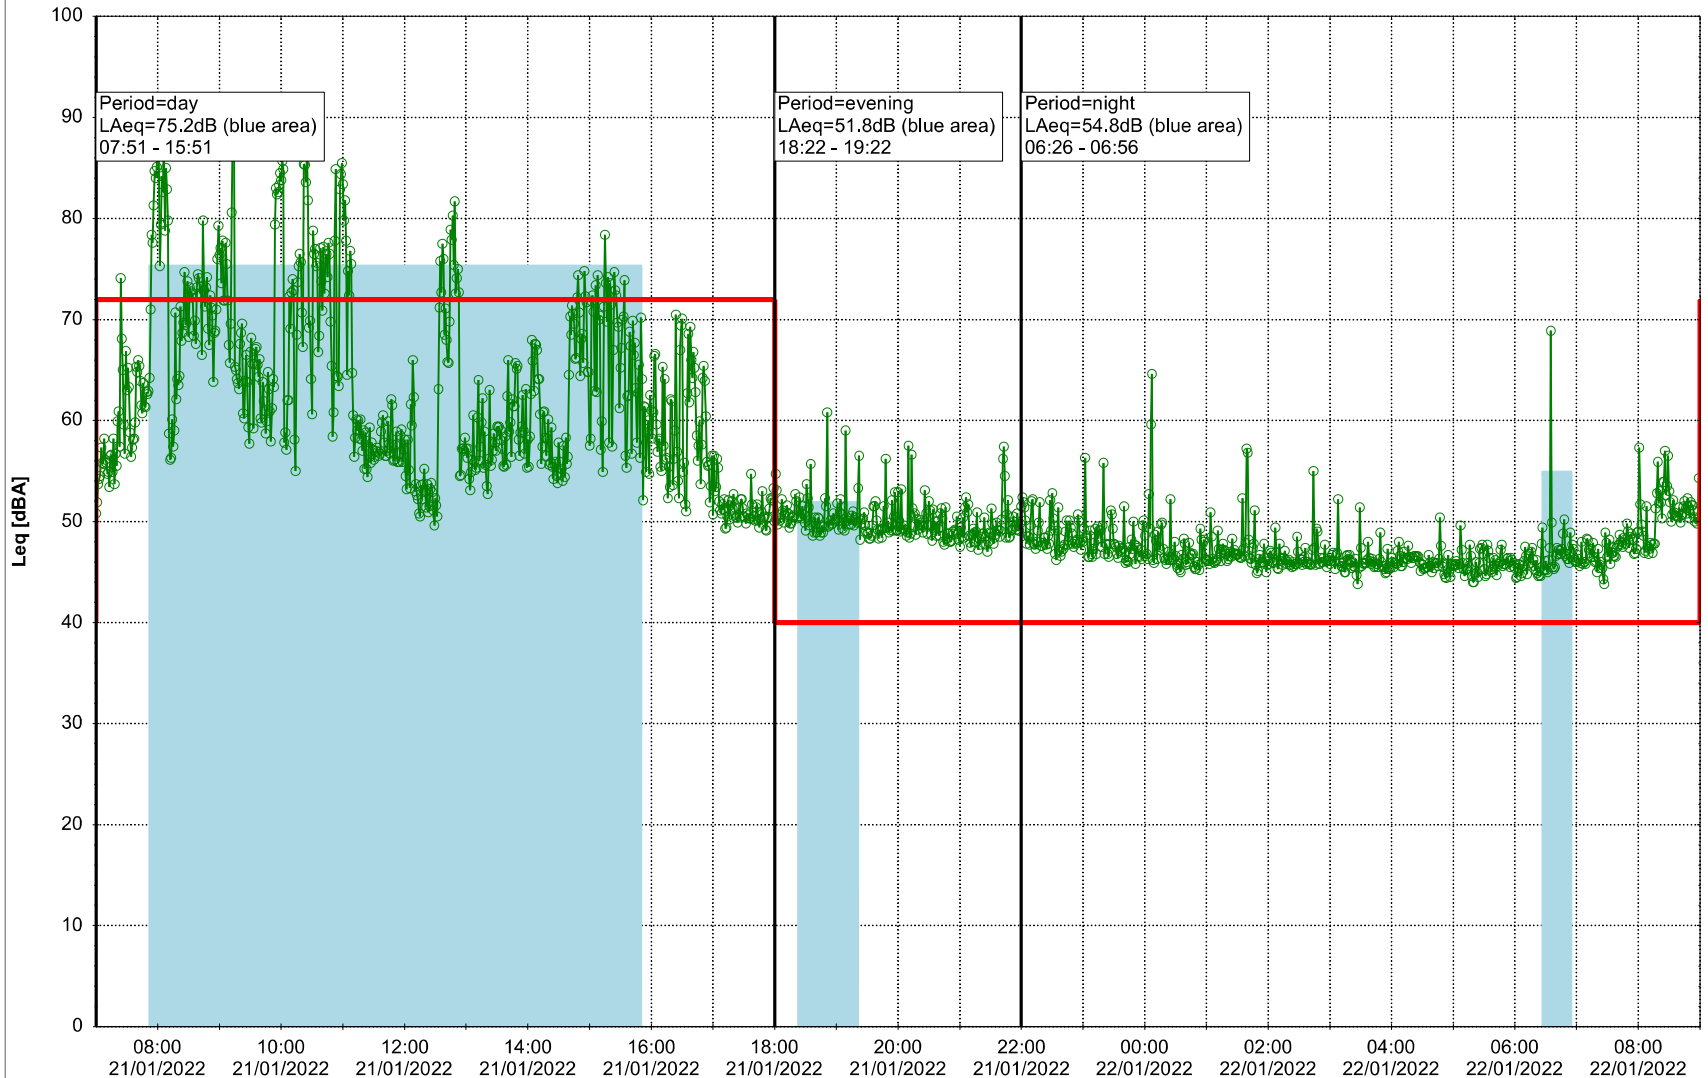

...

Noise Time Related Diagram

20/01/2022
21/01/2022

○○○○ MOP_NS01

Project: Kronos Sydhavnen
Construction: Mozarts Plads
Location: N-V

Plan View

Remarks

...

Noise Time Related Diagram

21/01/2022
22/01/2022

○○○○ MOP_NS01

Project: Kronos Sydhavnen
Construction: Mozarts Plads
Location: N-V

Plan View

Remarks

...

Noise Time Related Diagram