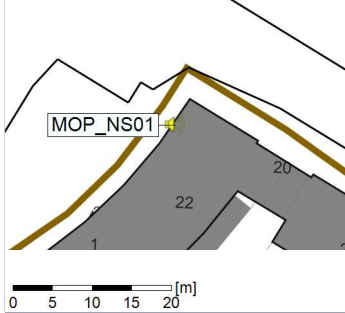

...

Noise Time Related Diagram

20/01/2022
21/01/2022

○○○○ MOP_NS01

Project: Kronos Sydhavnen
Construction: Mozarts Plads
Location: N-V

Plan View

Remarks

...