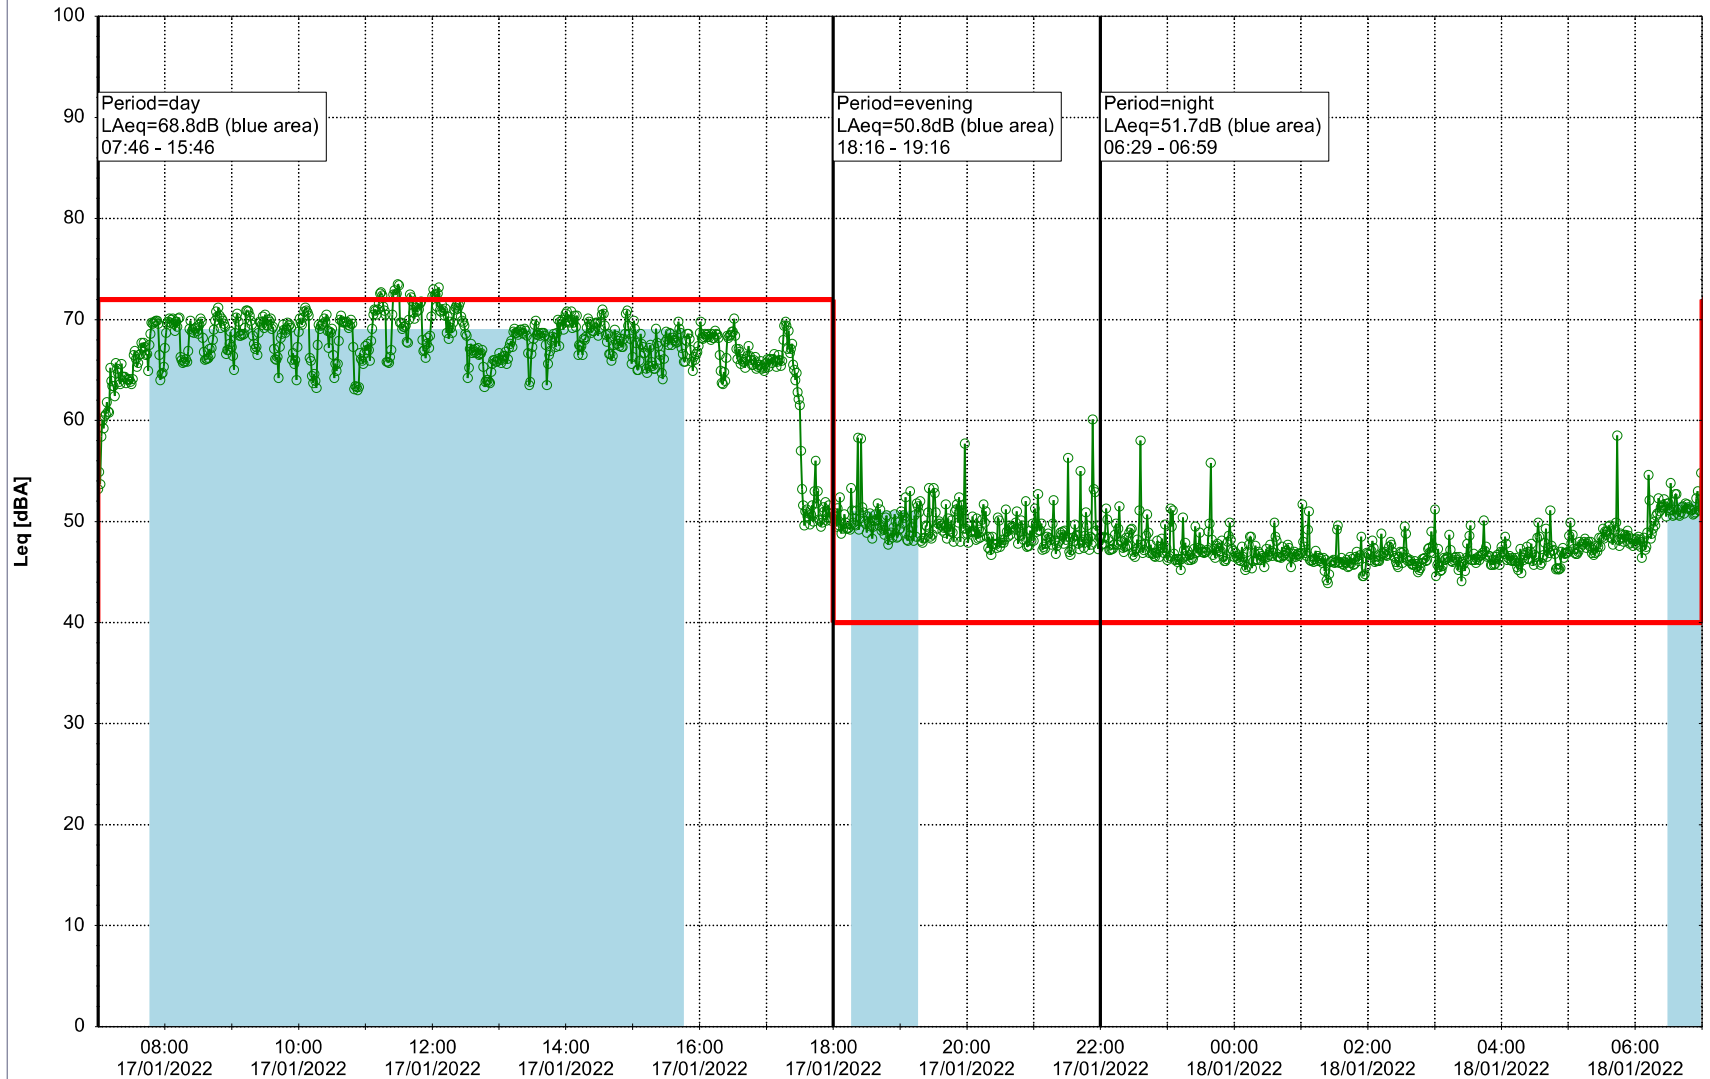

Project: Kronos Sydhavnen
Construction: Mozarts Plads
Location: N-V

Plan View

Remarks

...

Noise Time Related Diagram

17/01/2022
18/01/2022

○○○○ MOP_NS01

Project: Kronos Sydhavnen
Construction: Mozarts Plads
Location: N-V

Plan View

Remarks

...

Noise Time Related Diagram

18/01/2022
19/01/2022

○○○○ MOP_NS01

Project: Kronos Sydhavnen
Construction: Mozarts Plads
Location: N-V

Plan View

Remarks

...

Noise Time Related Diagram

19/01/2022
20/01/2022

○○○○ MOP_NS01

Project: Kronos Sydhavnen
Construction: Mozarts Plads
Location: N-V

Plan View

Remarks

Noise Time Related Diagram

21/01/2022
22/01/2022

○○○○ MOP_NS01

Project: Kronos Sydhavnen
Construction: Mozarts Plads
Location: N-V

Plan View

Remarks

...

Noise Time Related Diagram