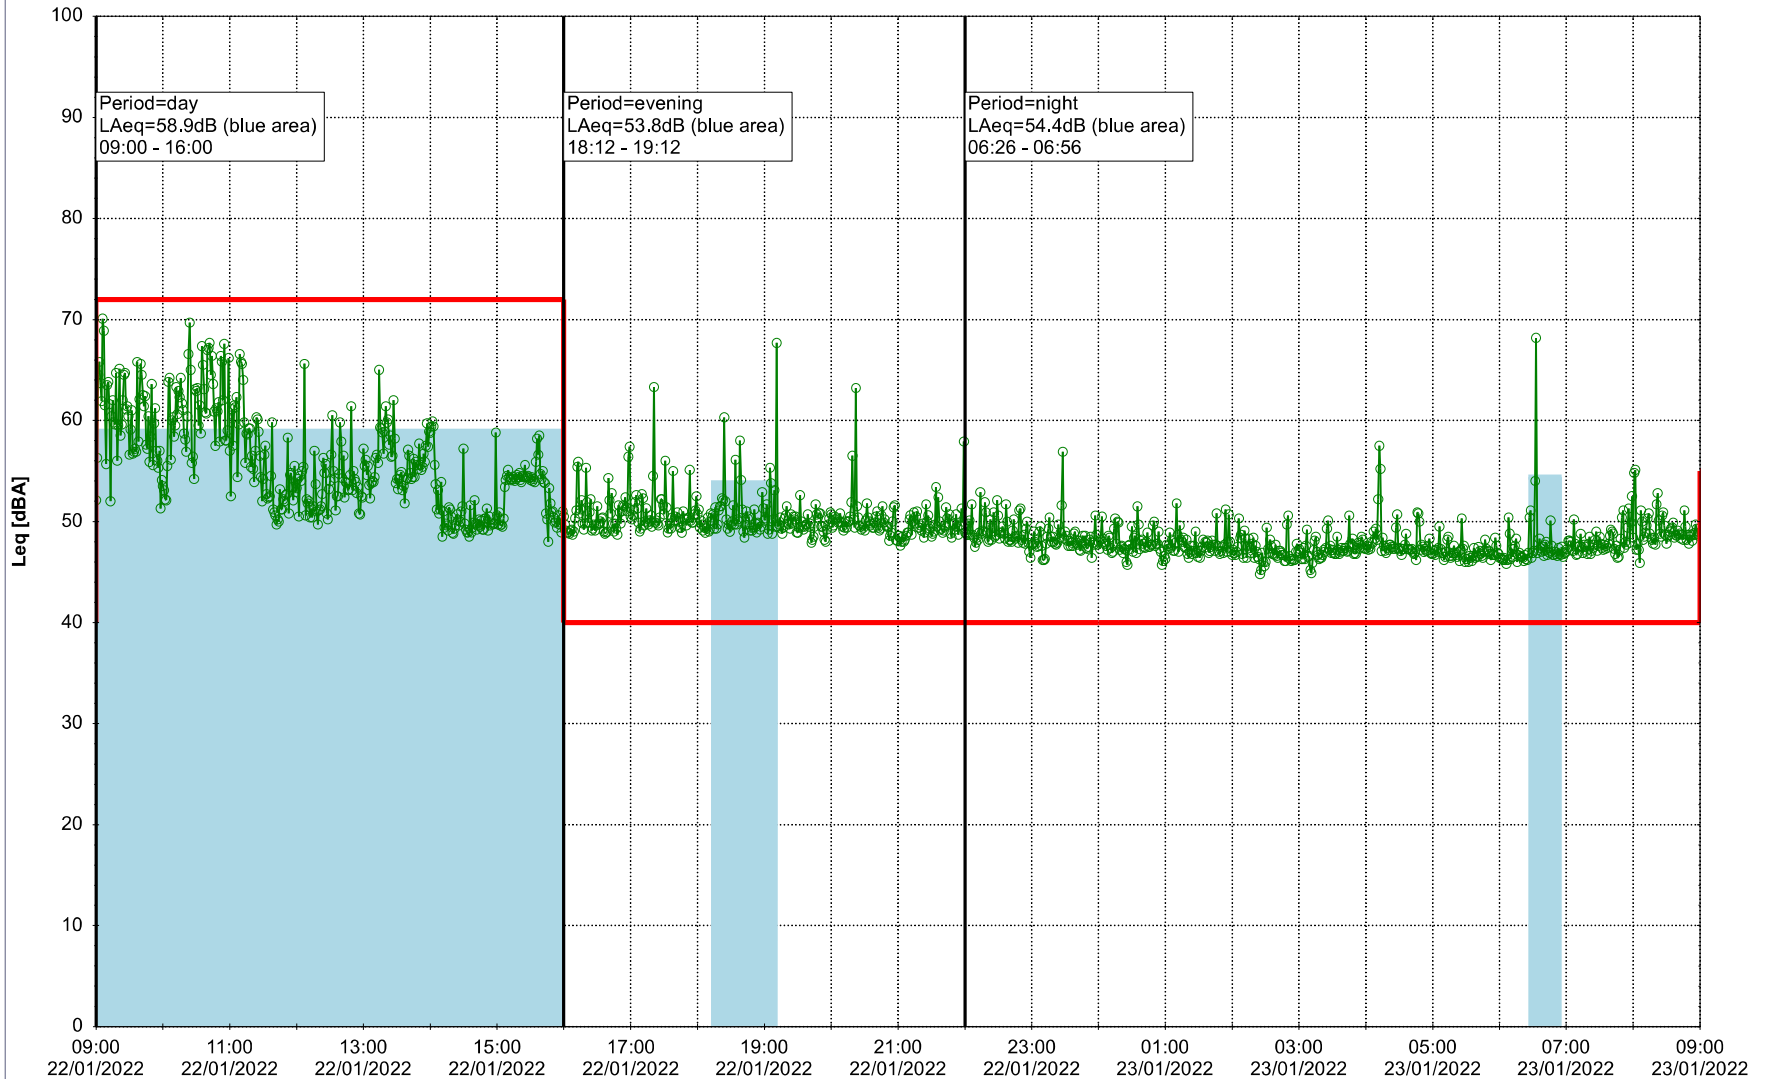

Noise Time Related Diagram

22/01/2022
23/01/2022

○○○○ MOP_NS01