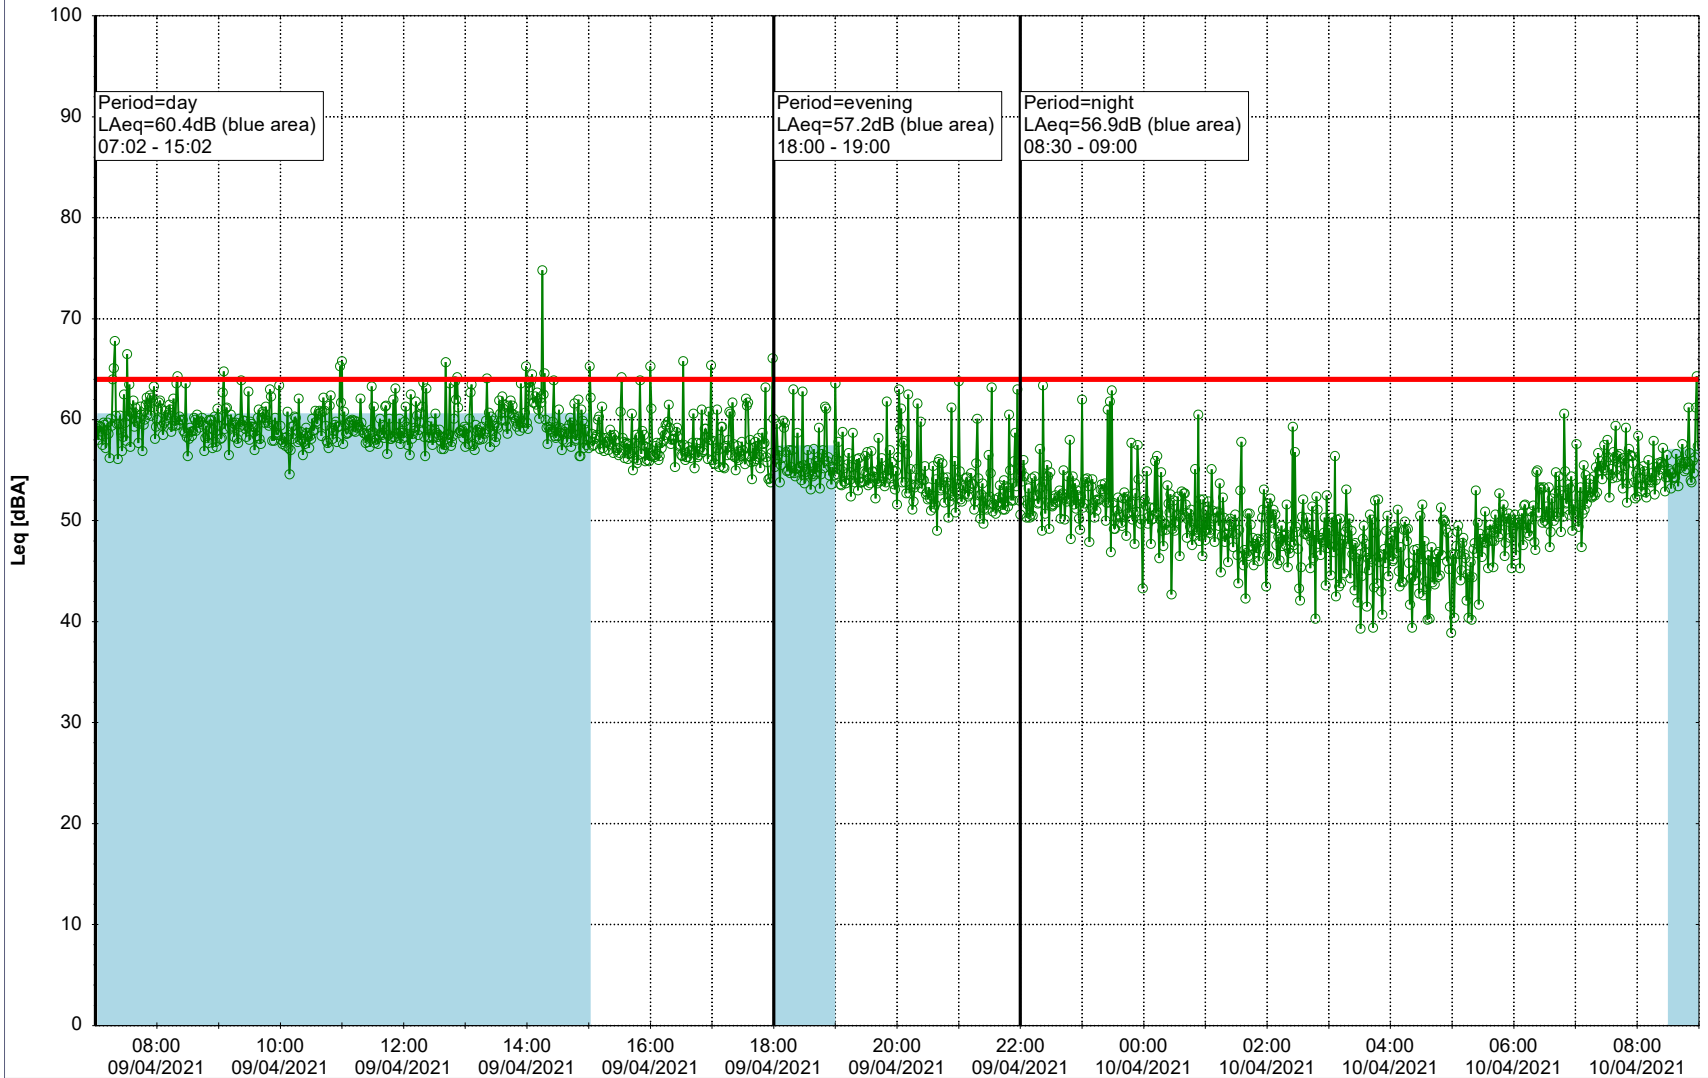

Project: Kronos Sydhavnen
Construction: Gåsebæk
Location: N-V

09/04/2021
10/04/2021

Remarks

...

Noise Time Related Diagram

○○○○ GAB_NS01

Project: Kronos Sydhavnen
Construction: Gåsebæk
Location: N-V

Plan View

Remarks

...

Noise Time Related Diagram

10/04/2021
11/04/2021

○○○○ GAB_NS01

Project: Kronos Sydhavnen
Construction: Gåsebæk
Location: N-V

11/04/2021
12/04/2021

Noise Time Related Diagram