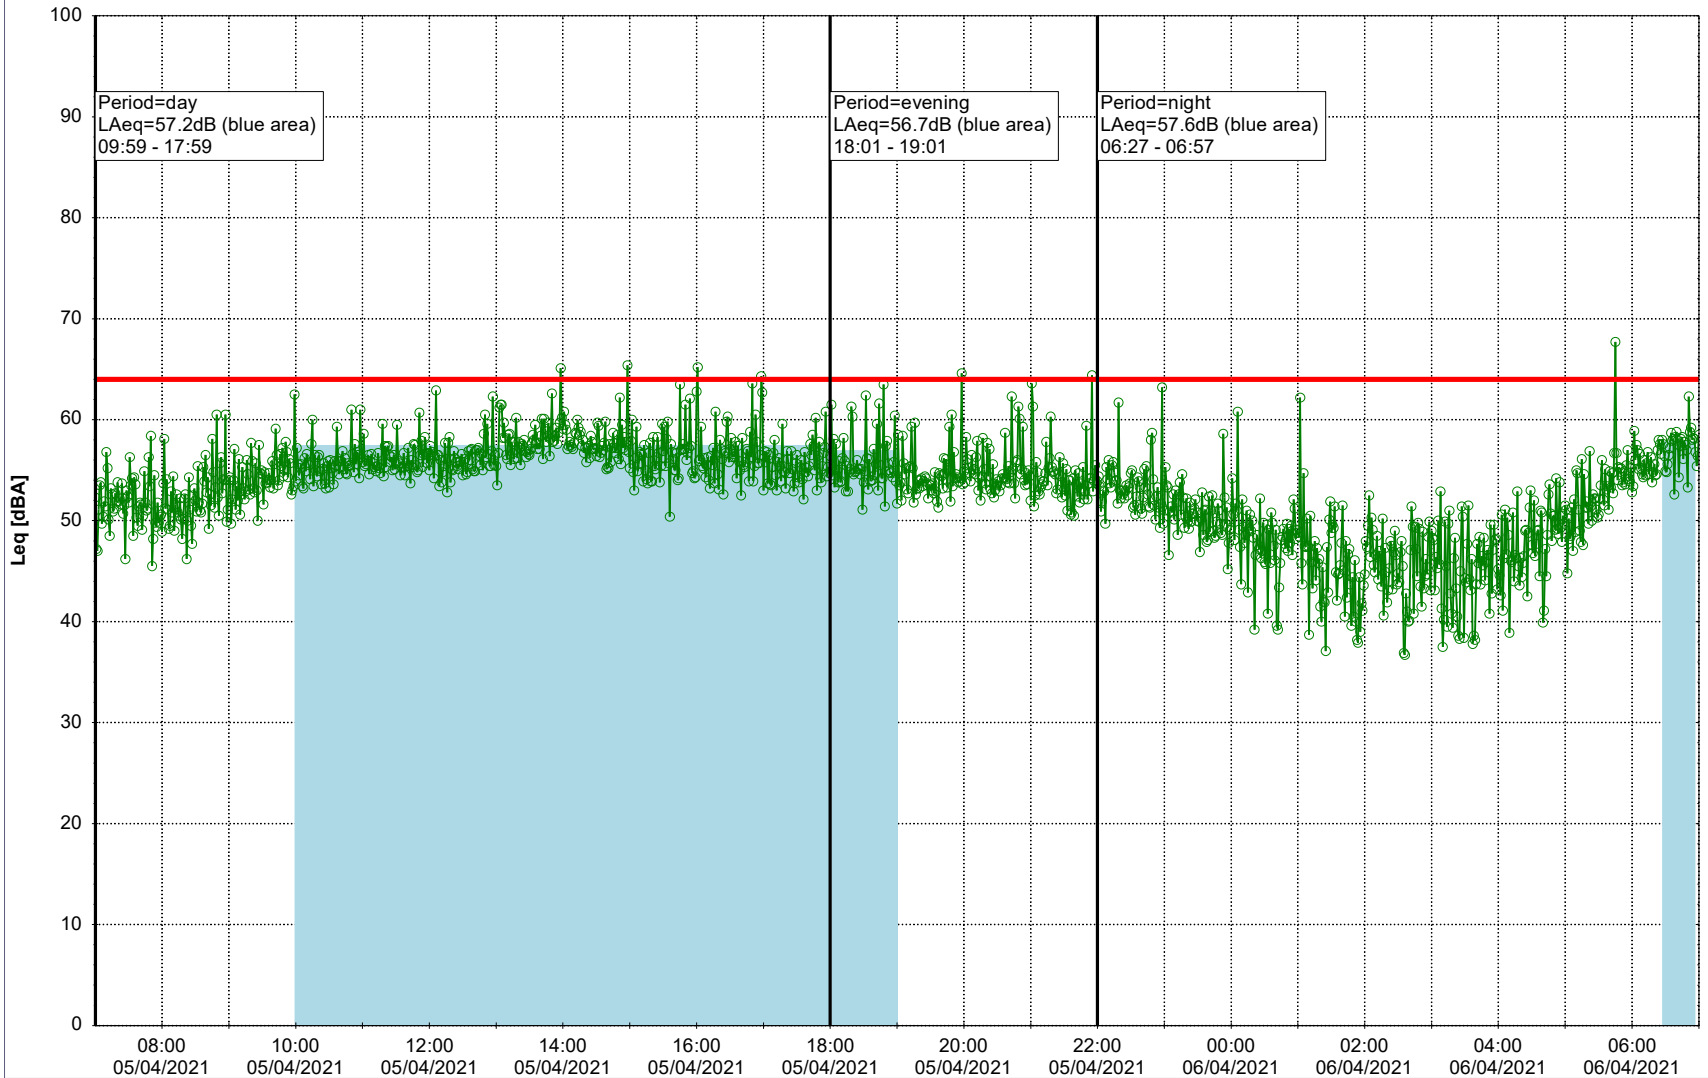

Project: Kronos Sydhavnen
Construction: Gåsebæk
Location: N-V

05/04/2021
06/04/2021

Remarks

...

Noise Time Related Diagram

○○○ GAB_NS01

Project: Kronos Sydhavnen
Construction: Gåsebæk
Location: N-V

Remarks

...

Noise Time Related Diagram

06/04/2021
07/04/2021

○○○ GAB_NS01

Project: Kronos Sydhavnen
Construction: Gåsebæk
Location: N-V

Remarks

...

Noise Time Related Diagram

07/04/2021
08/04/2021

○○○○ GAB_NS01

Project: Kronos Sydhavnen
Construction: Gåsebæk
Location: N-V

08/04/2021
09/04/2021

Remarks

...

Noise Time Related Diagram

○○○ GAB_NS01

Project: Kronos Sydhavnen
Construction: Gåsebæk
Location: N-V

09/04/2021
10/04/2021

Remarks

...

Noise Time Related Diagram

○○○○ GAB_NS01

Project: Kronos Sydhavnen
Construction: Gåsebæk
Location: N-V

Plan View