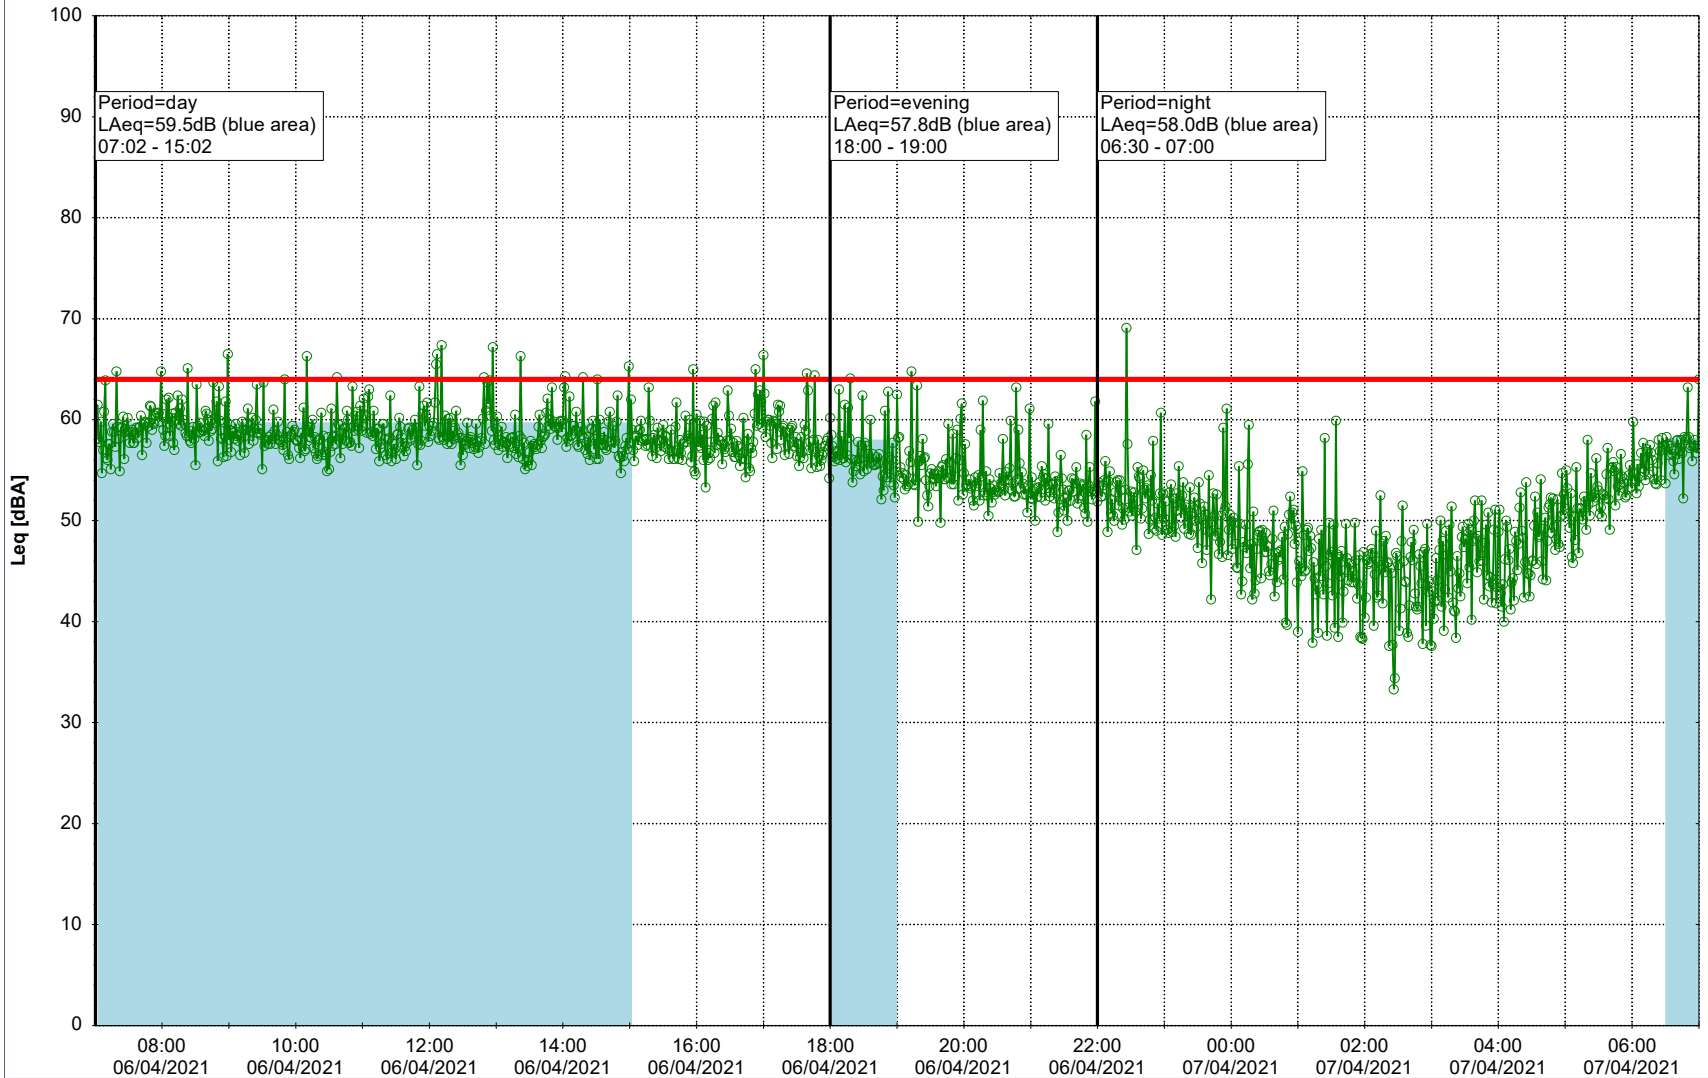

Project: Kronos Sydhavnen
Construction: Gåsebæk
Location: N-V

05/04/2021
06/04/2021

Remarks

...

Noise Time Related Diagram

○○○ GAB_NS01

Project: Kronos Sydhavnen
Construction: Gåsebæk
Location: N-V

Remarks

...

Noise Time Related Diagram

06/04/2021
07/04/2021

○○○ GAB_NS01

Project: Kronos Sydhavnen
Construction: Gåsebæk
Location: N-V

Remarks

...

Noise Time Related Diagram

07/04/2021
08/04/2021

○○○○ GAB_NS01

Project: Kronos Sydhavnen
Construction: Gåsebæk
Location: N-V

08/04/2021
09/04/2021

Remarks

...

Noise Time Related Diagram

○○○ GAB_NS01

Project: Kronos Sydhavnen
Construction: Gåsebæk
Location: N-V

09/04/2021
10/04/2021

Remarks

...

Noise Time Related Diagram

○○○○ GAB_NS01

Project: Kronos Sydhavnen
Construction: Gåsebæk
Location: N-V

Plan View