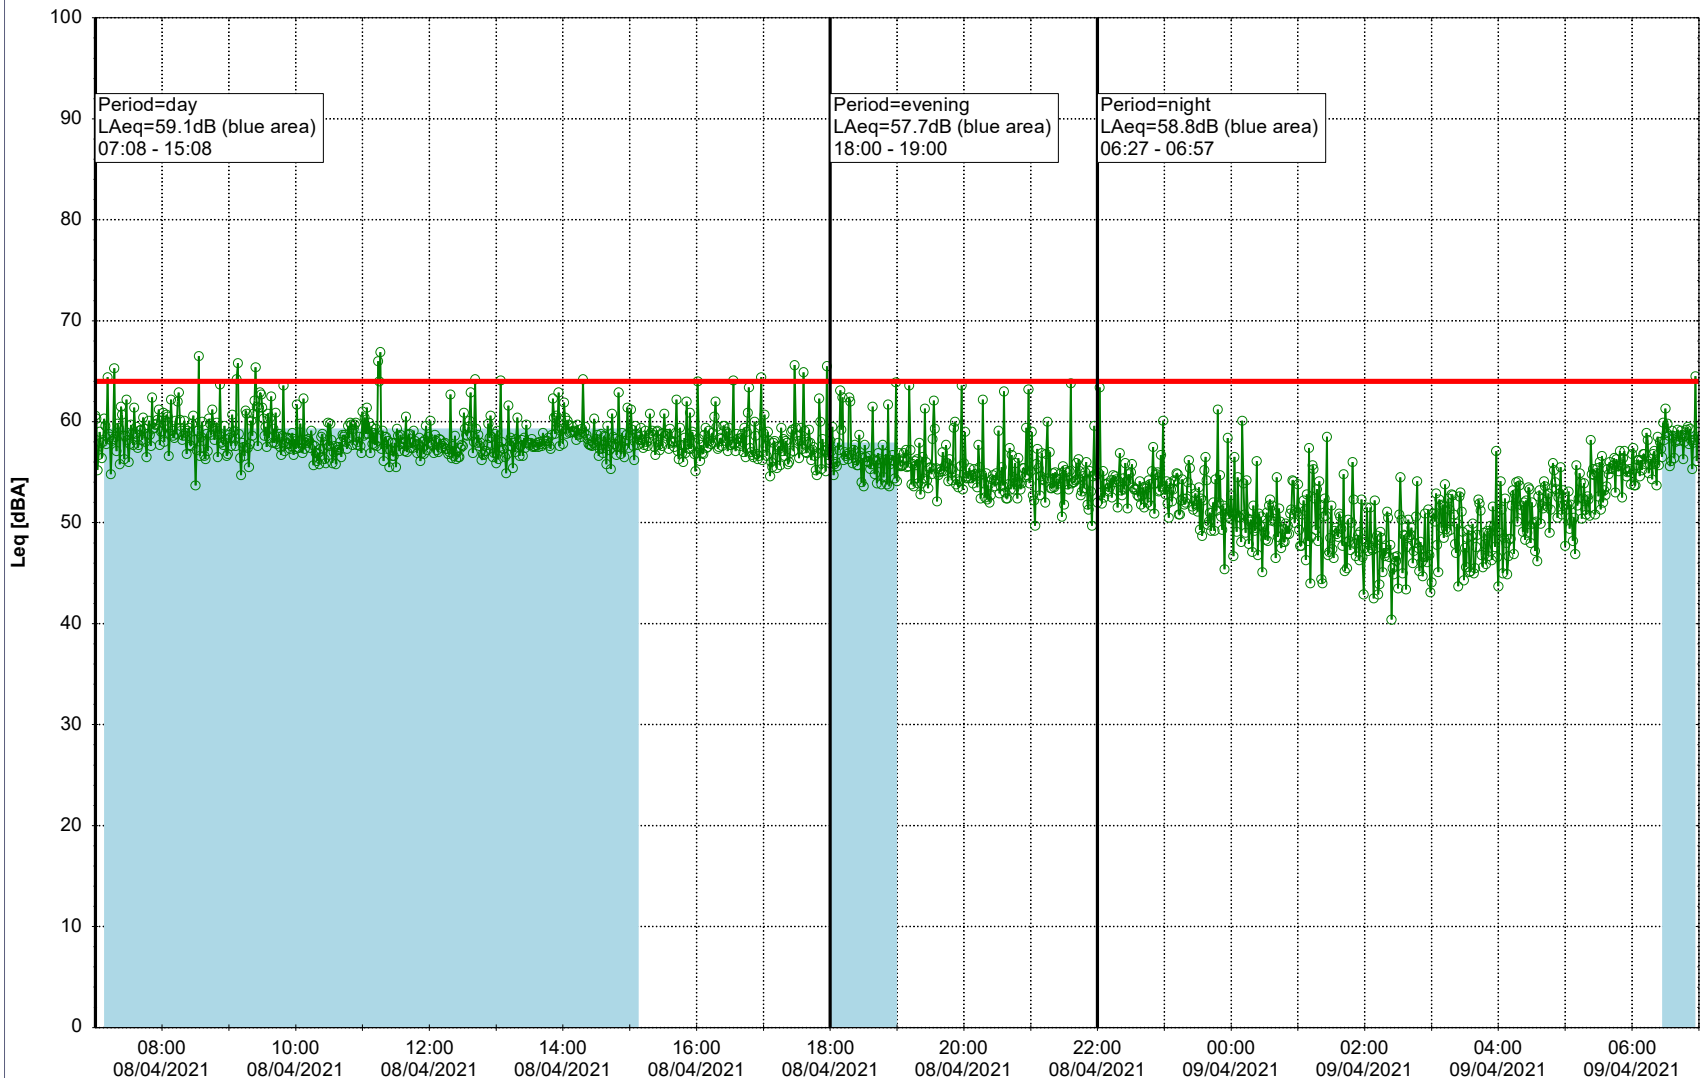

07/04/2021
08/04/2021

○○○○ GAB_NS01

Project: Kronos Sydhavnen
Construction: Gåsebæk
Location: N-V

08/04/2021
09/04/2021

Remarks

...

Noise Time Related Diagram

○○○ GAB_NS01

Project: Kronos Sydhavnen
Construction: Gåsebæk
Location: N-V

09/04/2021
10/04/2021

Remarks

...

Noise Time Related Diagram

○○○○ GAB_NS01

Project: Kronos Sydhavnen
Construction: Gåsebæk
Location: N-V

Plan View

Remarks

...

Noise Time Related Diagram

10/04/2021
11/04/2021

○○○○ GAB_NS01

Project: Kronos Sydhavnen
Construction: Gåsebæk
Location: N-V

11/04/2021
12/04/2021

Noise Time Related Diagram