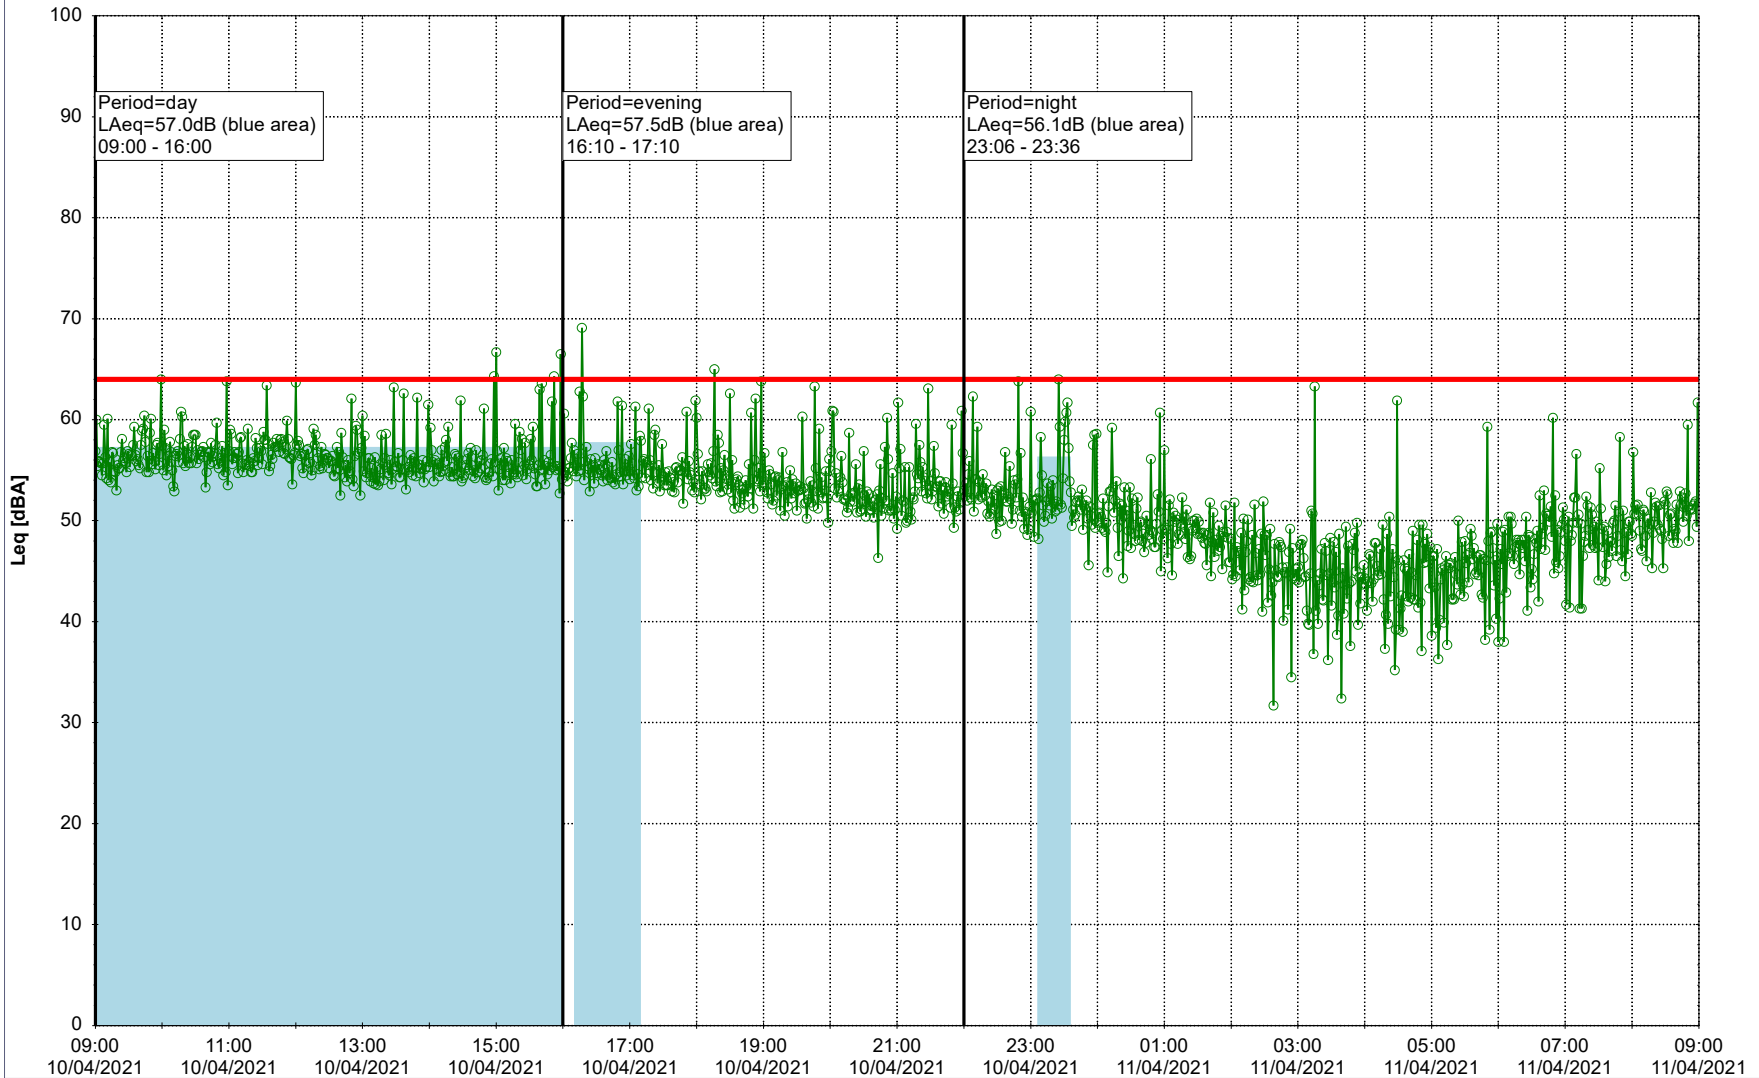

Project: Kronos Sydhavnen
Construction: Gåsebæk
Location: N-V

09/04/2021
10/04/2021

Remarks

...

Noise Time Related Diagram

○○○○ GAB_NS01

Project: Kronos Sydhavnen
Construction: Gåsebæk
Location: N-V

Plan View

Remarks

...

Noise Time Related Diagram

10/04/2021
11/04/2021

○○○○ GAB_NS01

Project: Kronos Sydhavnen
Construction: Gåsebæk
Location: N-V

11/04/2021
12/04/2021

Noise Time Related Diagram