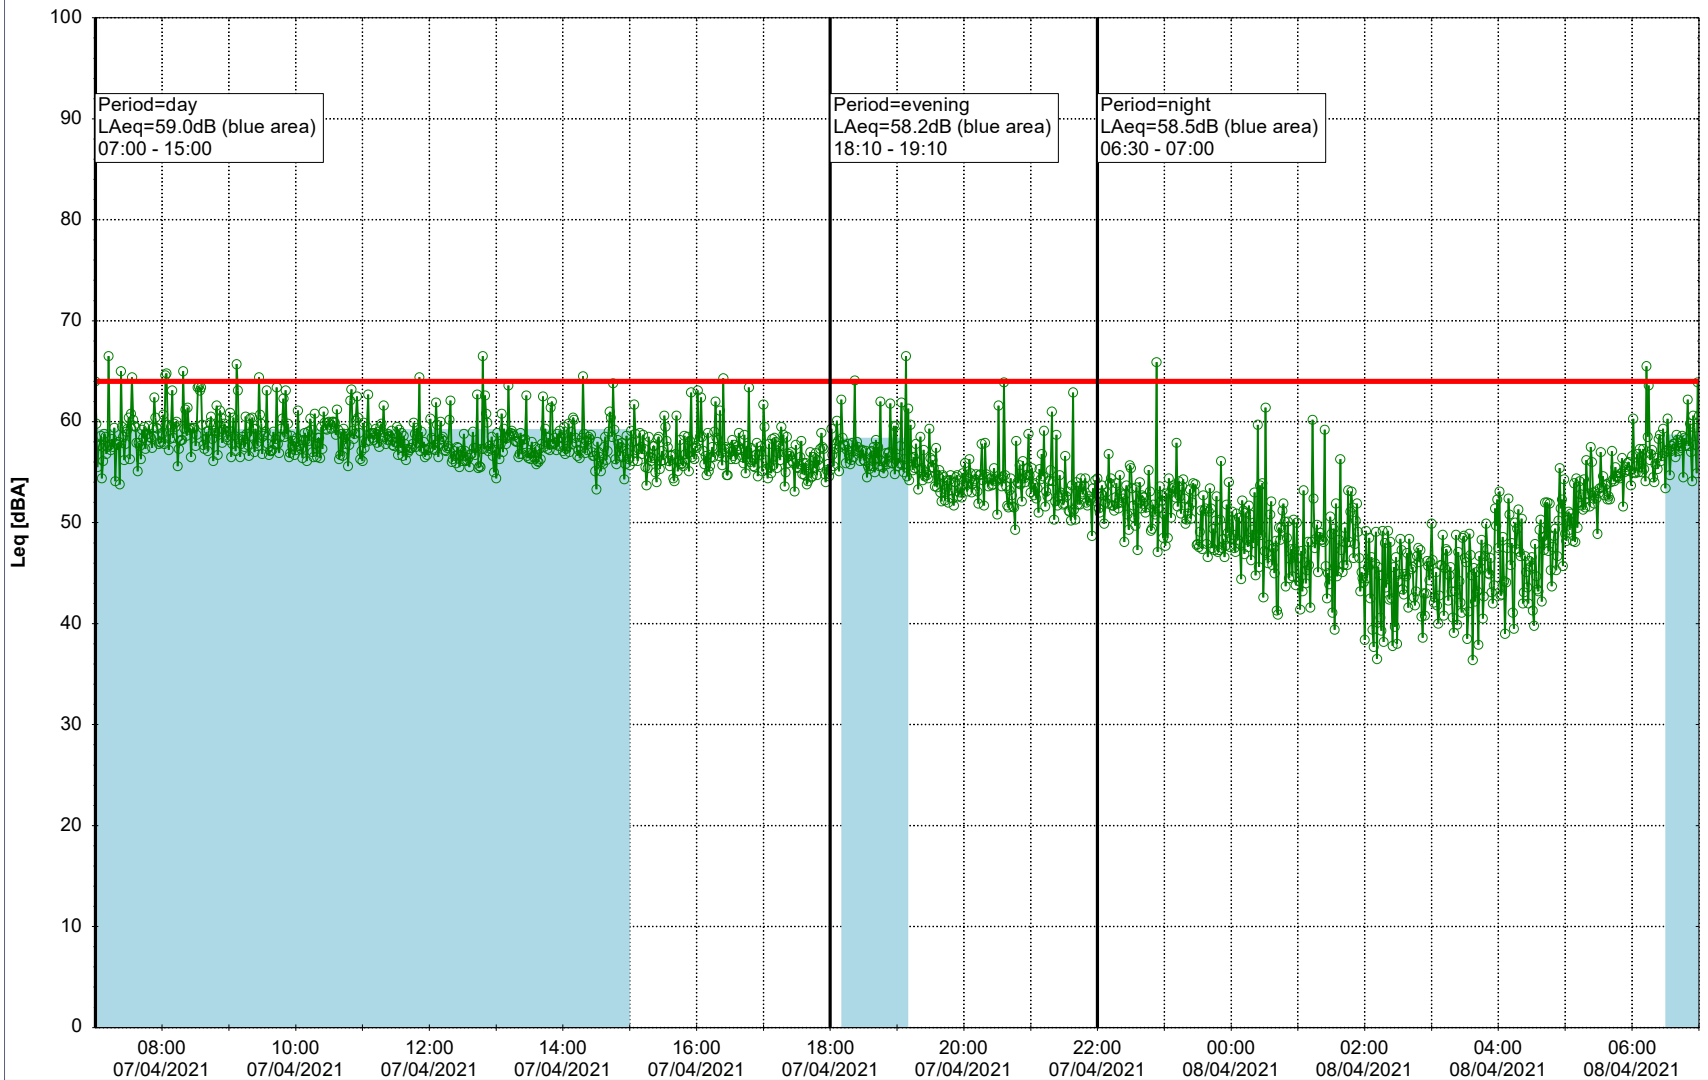

...

Noise Time Related Diagram

06/04/2021
07/04/2021

○○○ GAB_NS01

Project: Kronos Sydhavnen
Construction: Gåsebæk
Location: N-V

Remarks

...

Noise Time Related Diagram

07/04/2021
08/04/2021

○○○○ GAB_NS01

Project: Kronos Sydhavnen
Construction: Gåsebæk
Location: N-V

08/04/2021
09/04/2021

Remarks

...

Noise Time Related Diagram

○○○ GAB_NS01

Project: Kronos Sydhavnen
Construction: Gåsebæk
Location: N-V

09/04/2021
10/04/2021

Remarks

...

Noise Time Related Diagram

○○○○ GAB_NS01

Project: Kronos Sydhavnen
Construction: Gåsebæk
Location: N-V

Plan View

Remarks

...

Noise Time Related Diagram

10/04/2021
11/04/2021

○○○○ GAB_NS01

Project: Kronos Sydhavnen
Construction: Gåsebæk
Location: N-V

11/04/2021
12/04/2021

Noise Time Related Diagram